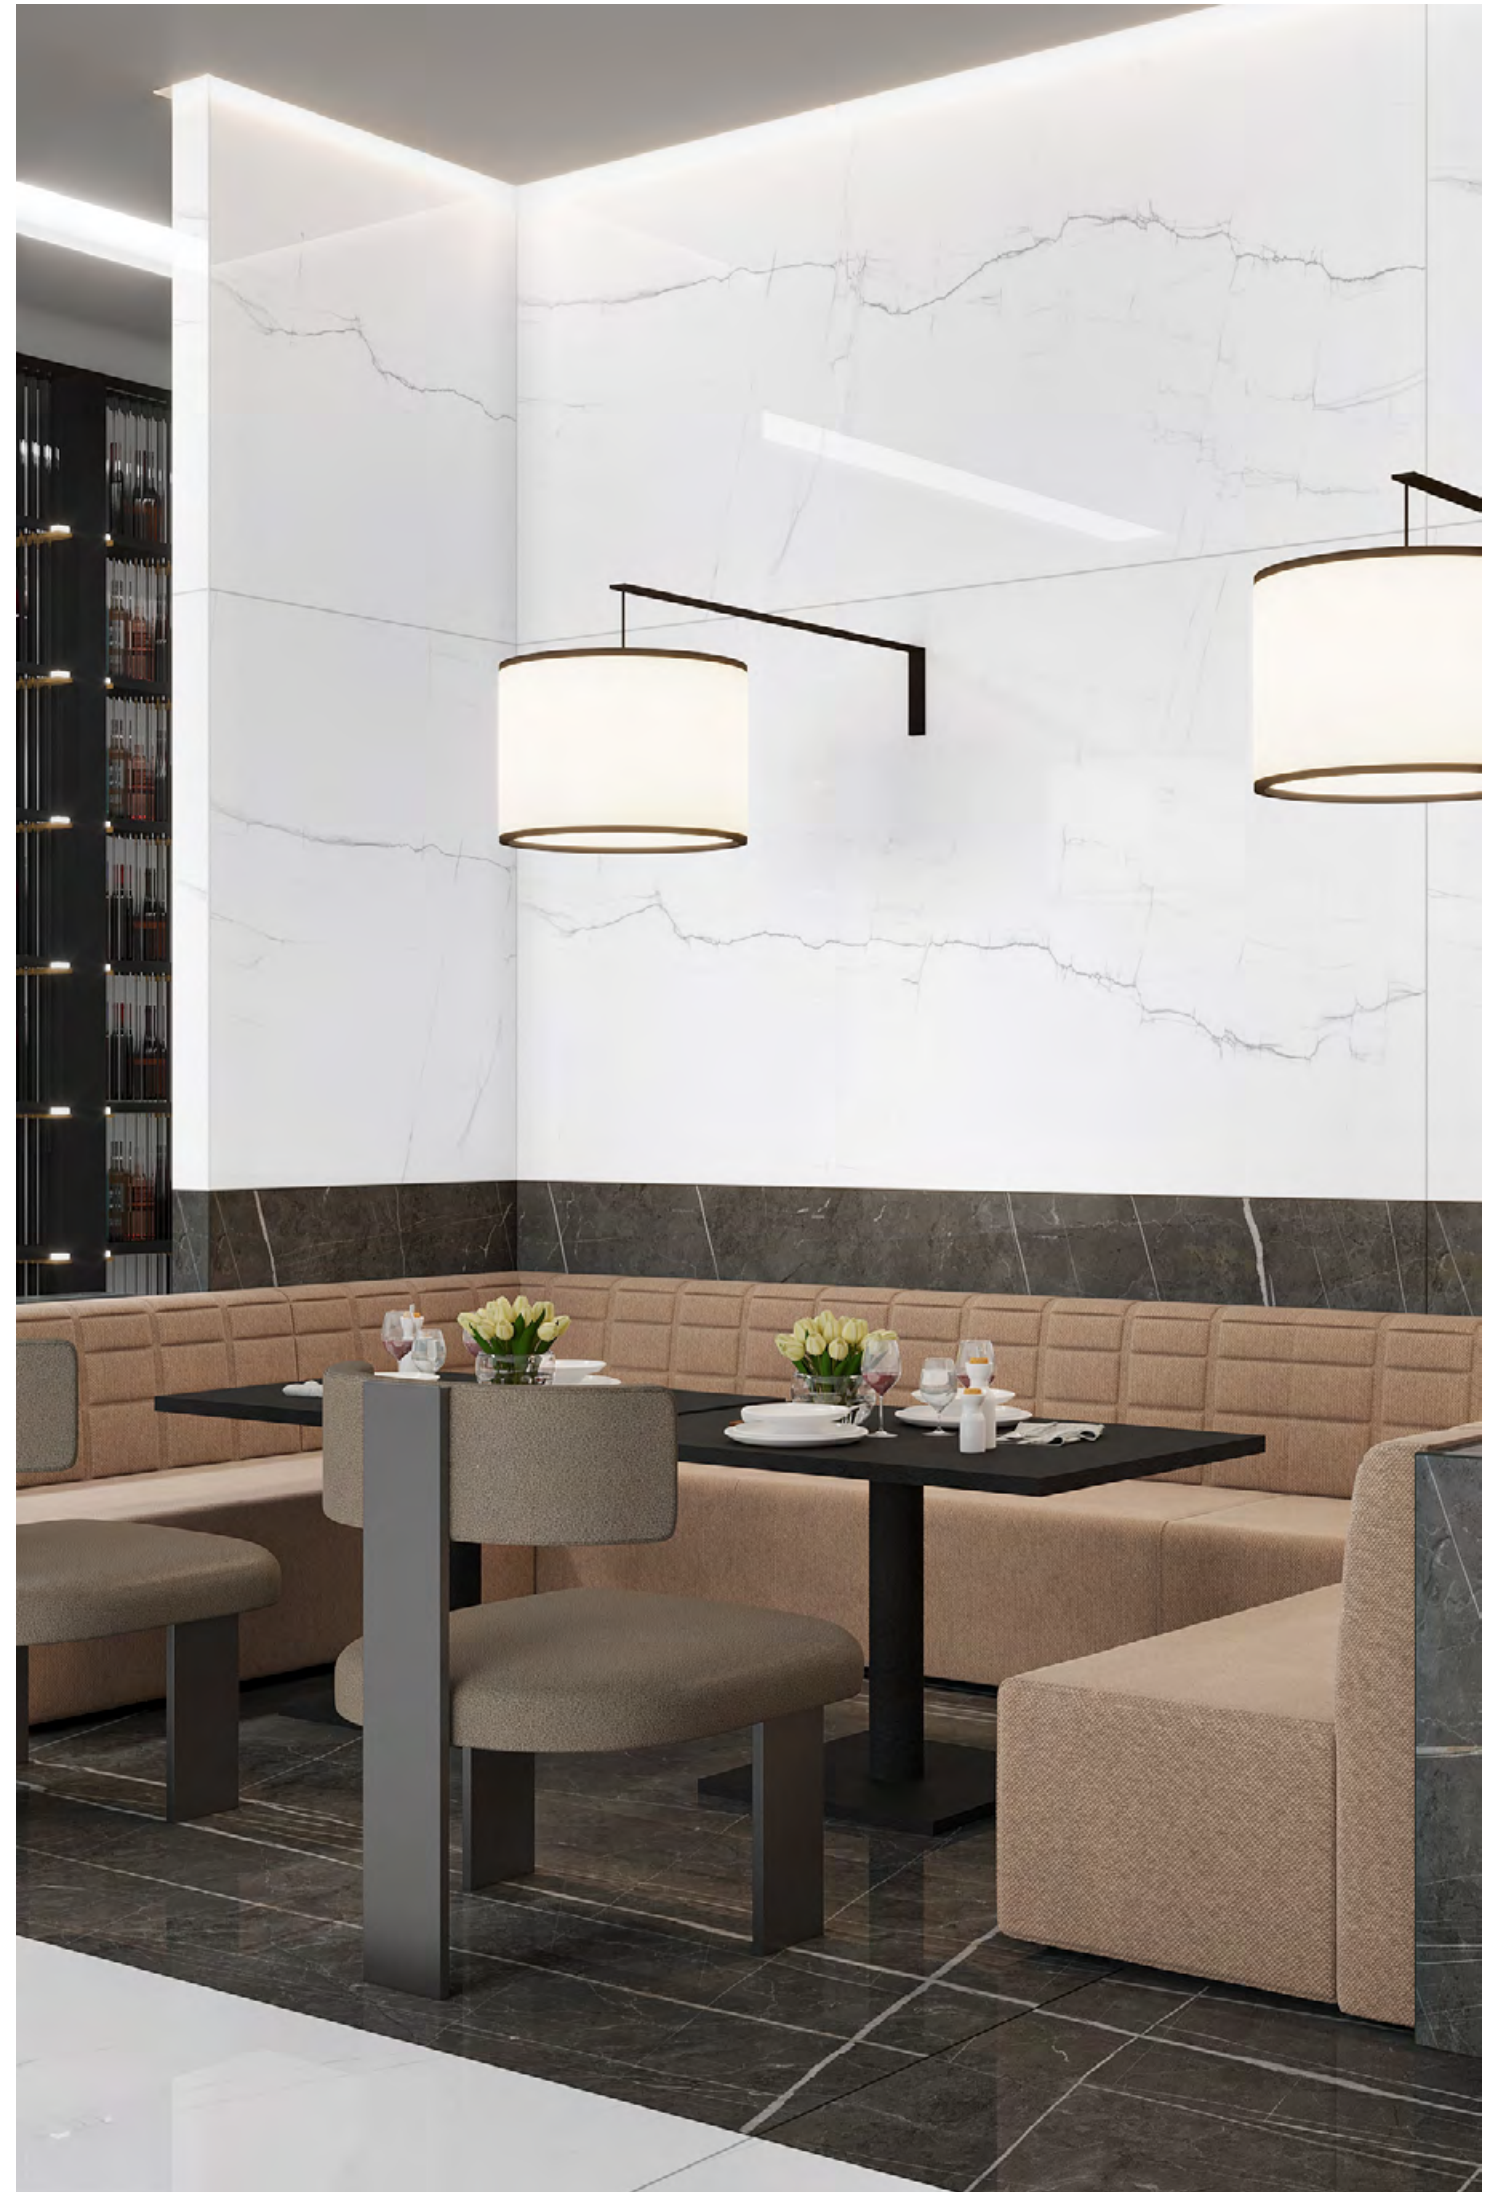

**A RENEWED
DESIRE FOR BEAUTY**

→ THE LOOK OF NATURAL MARBLE

120X180CM, POLISHED ←

LUXURY LIVING

Italian Grey

polished

→ SUBTLE & SOOTHING

**ITALIAN
GREY**