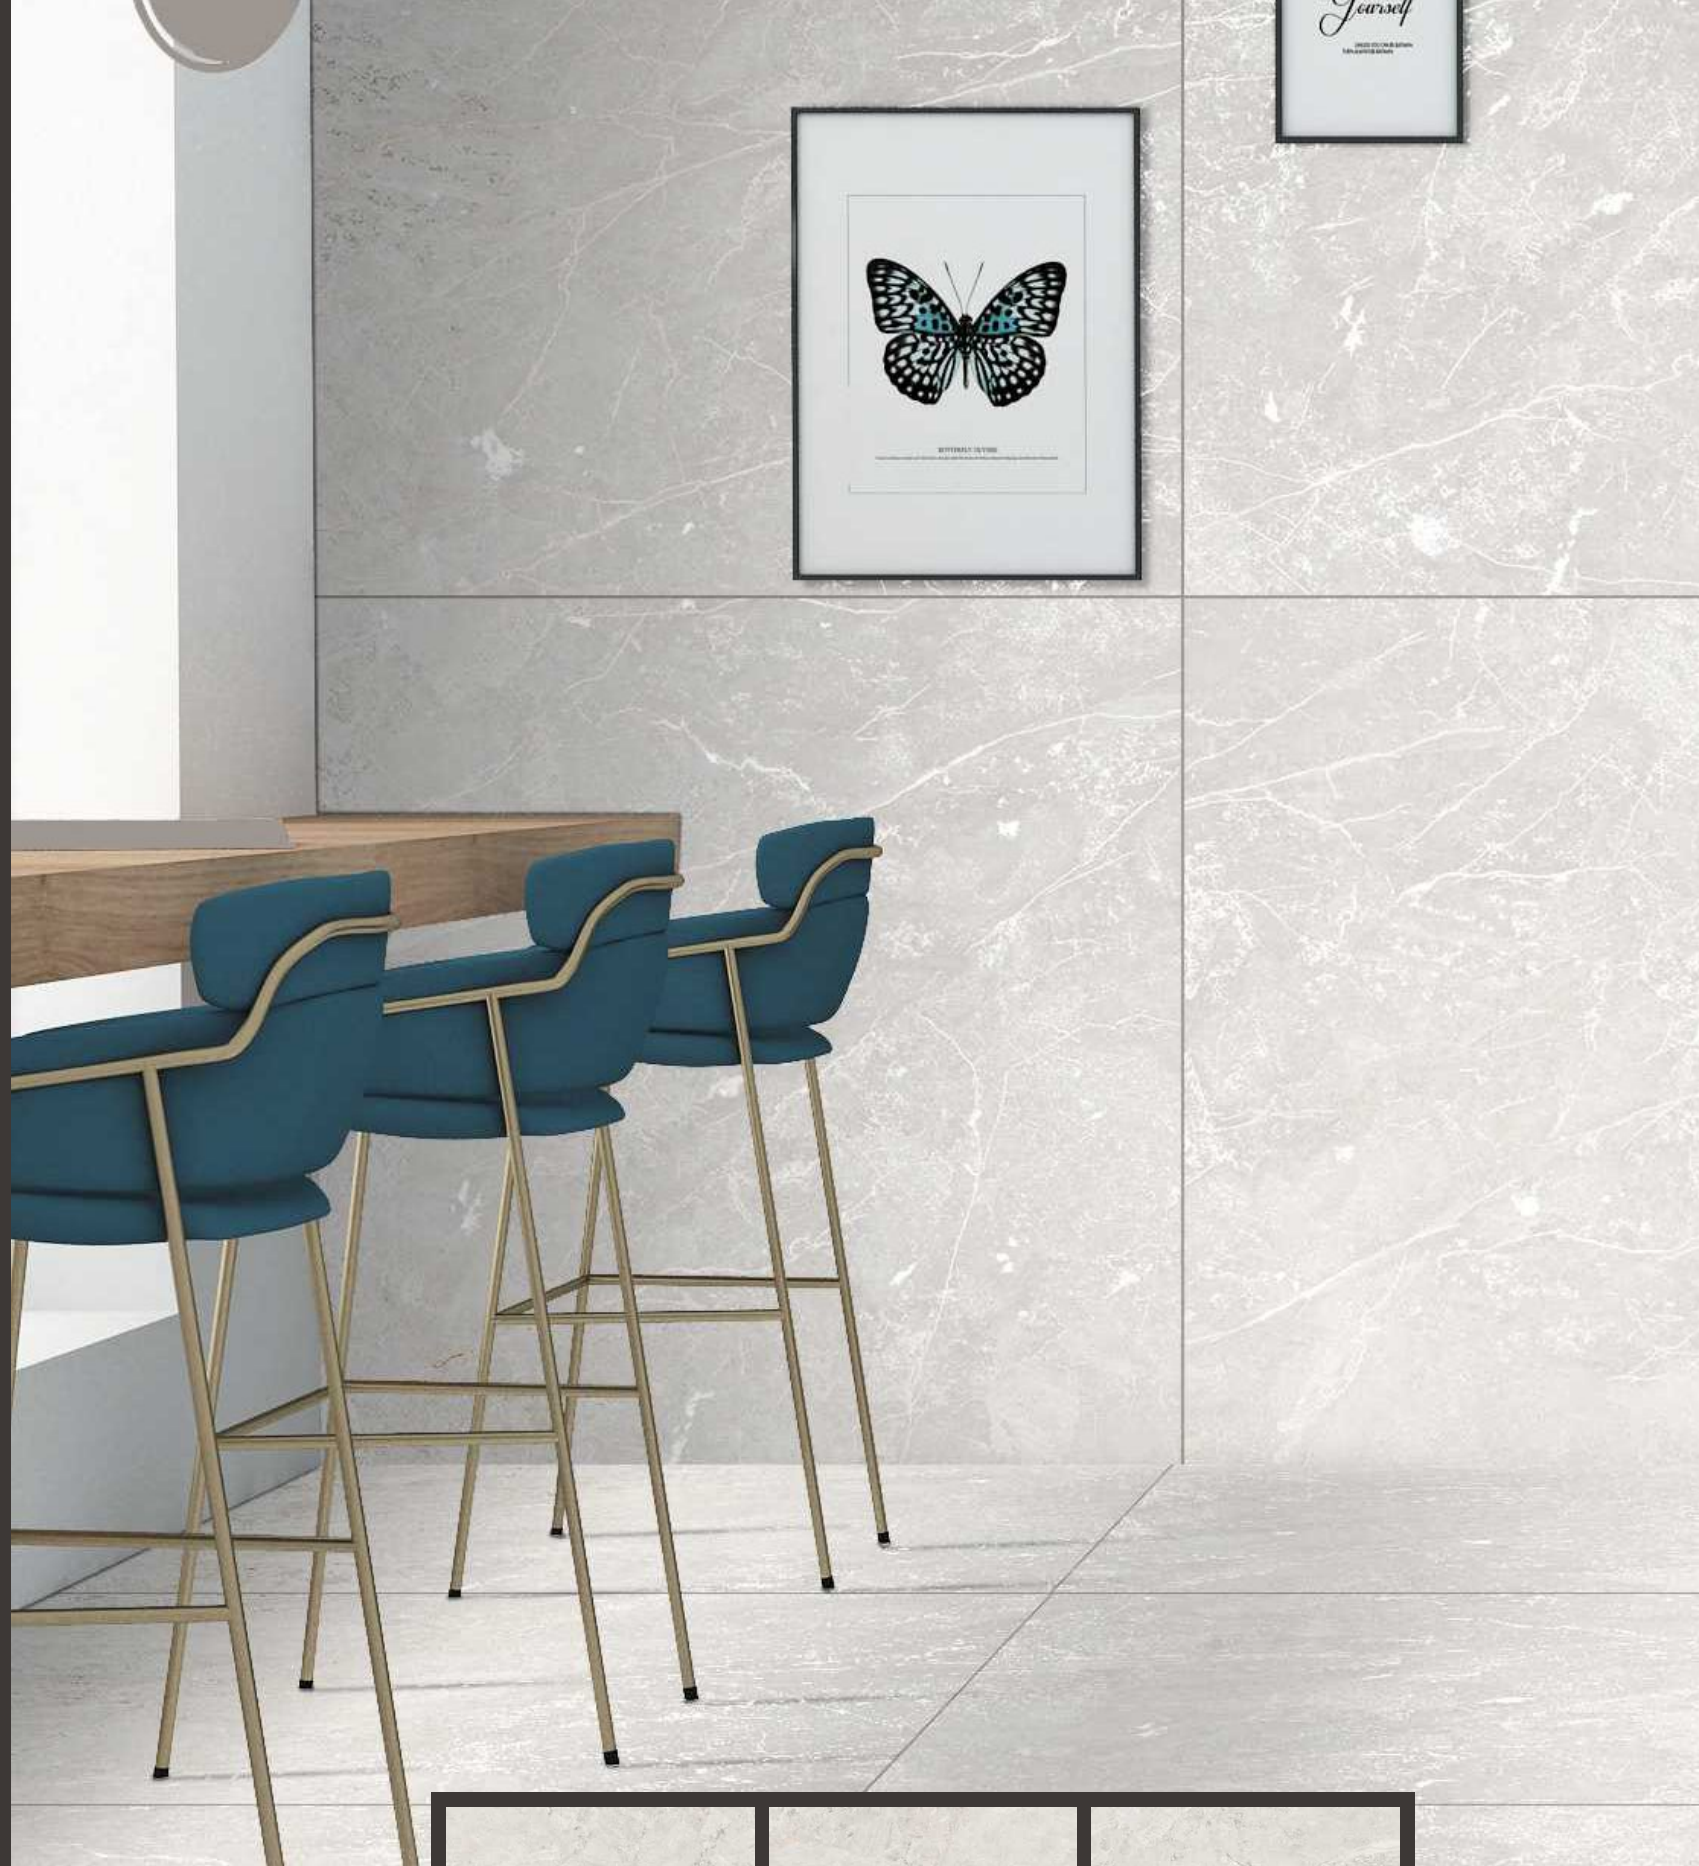

Carving
Collection

CASTLE GREY

1200x1200mm

Carving
Surface

3
Randoms