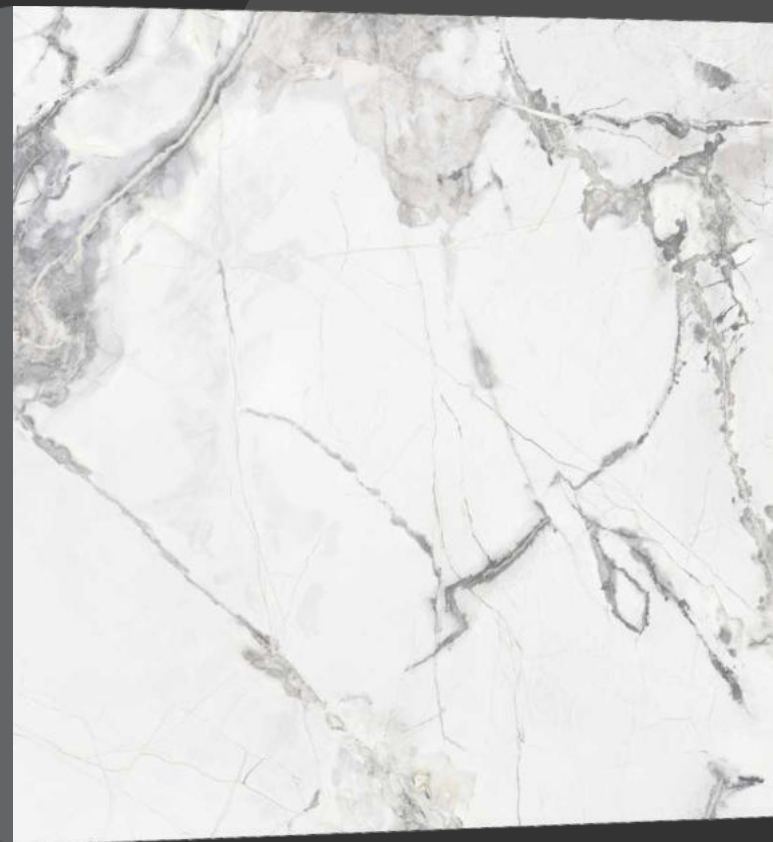

Glossy
Collection

**LAVA
GREY**

1200x1200mm

Glossy
Surface