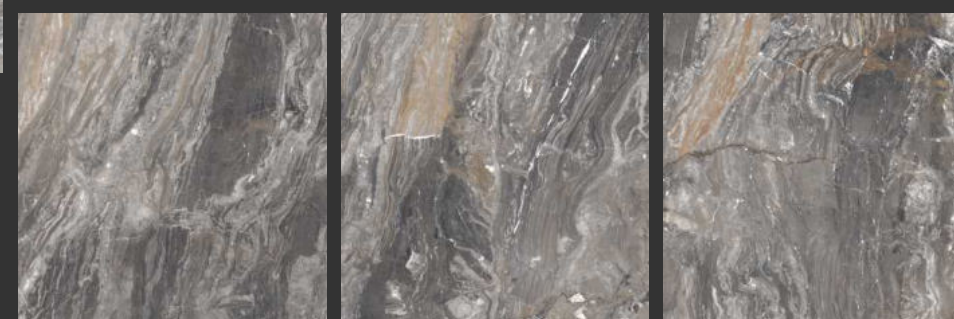

Glossy
Collection

CORTECCIA

1200x1200mm

Glossy
Surface

3
Randoms