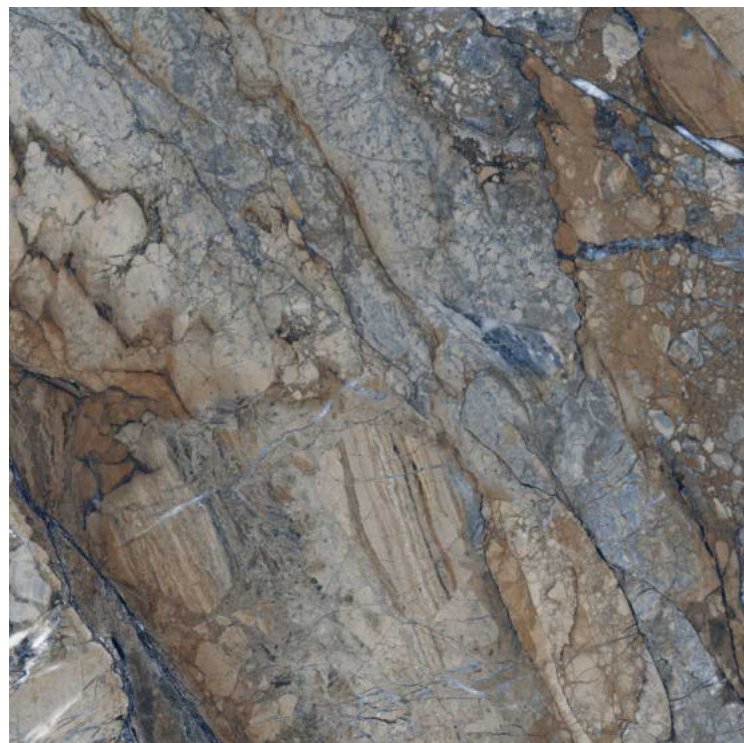

**NAYROBI
BLUE**

3 Randoms

1200x1200mm

Glossy
Surface