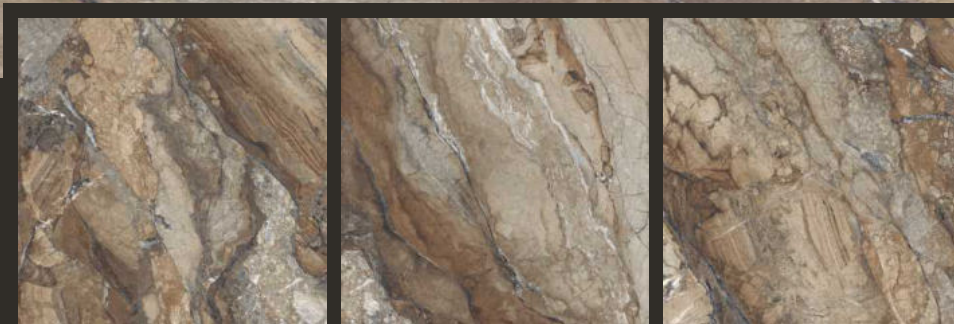

Glossy
Collection

NAYROBI TAN

1200x1200mm

Glossy
Surface

3
Randoms