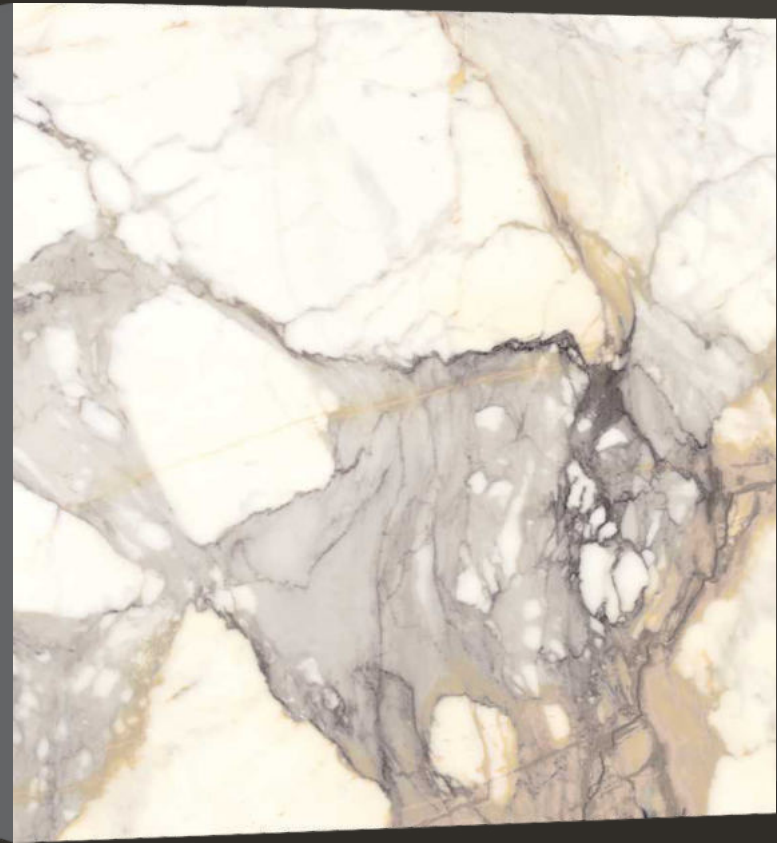

Glossy
Collection

**STATUARIO
LUCIDO**

1200x1200mm

Glossy
Surface