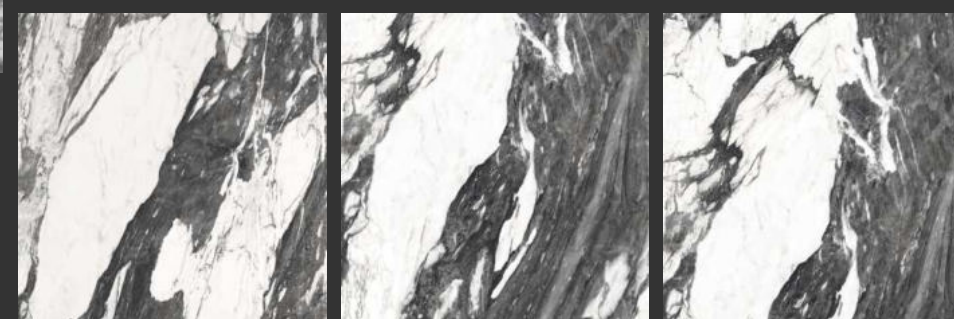

3
Randoms

Glossy
Collection

MARMO WHITE

1200x1200mm

Glossy
Surface

3
Randoms

Glossy
Collection

**MERRICK
BEIGE**