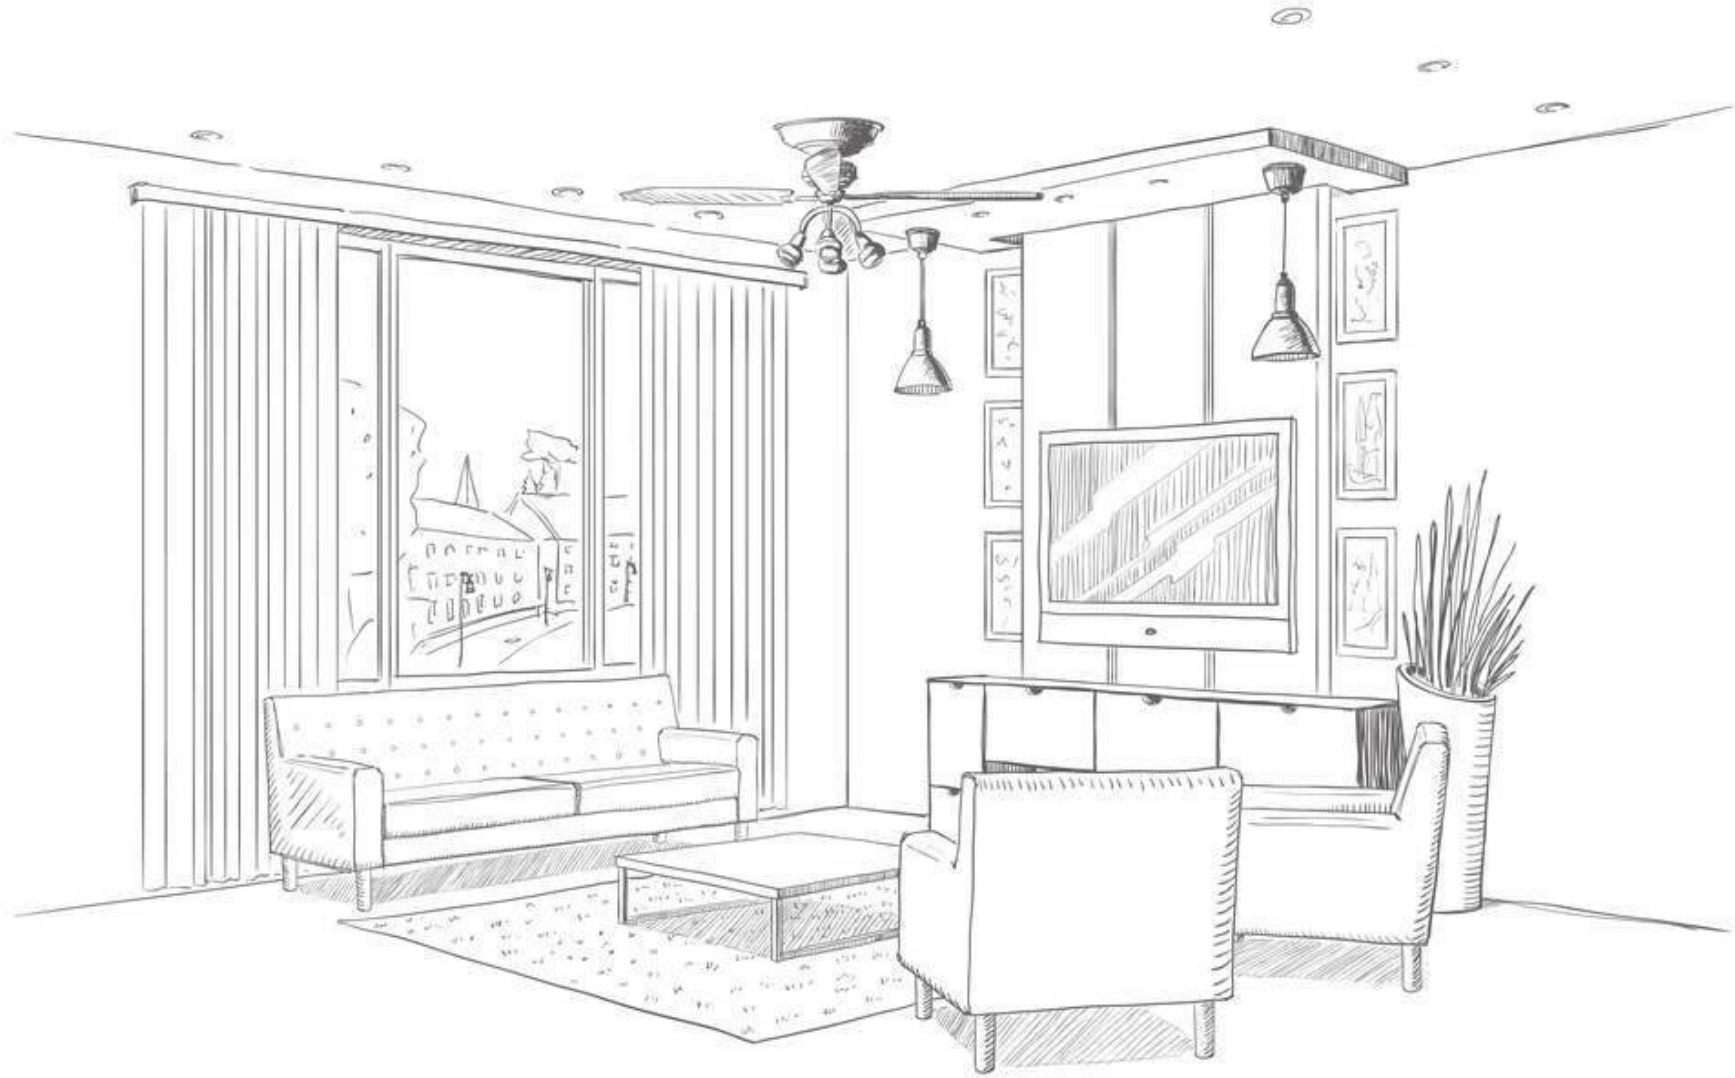

3
Randoms

**COCADA
DREAM LIGHT**

3 Randoms

1200x1200mm

Glossy
Surface

Glossy
Collection

**COREL
BEIGE**

1200x1200mm