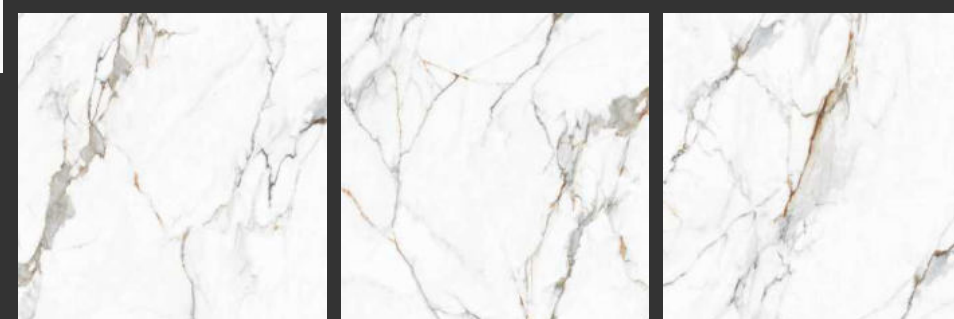

1200x1200mm

Glossy
Surface

3
Randoms

Glossy
Collection

**APOLLO
WHITE**

1200x1200mm

Glossy
Surface

3
Randoms