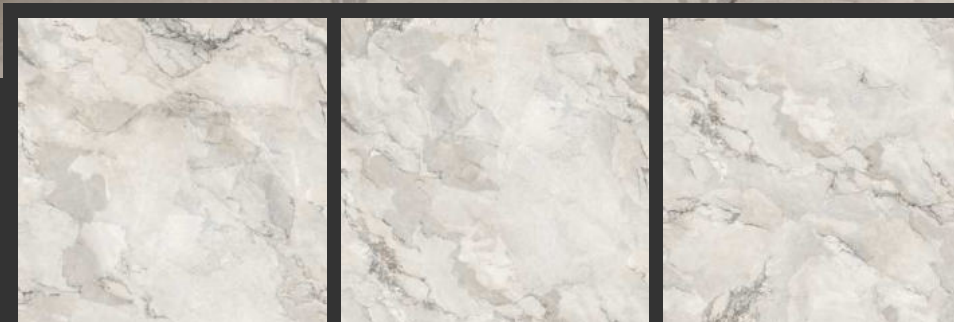

**LASA
BIANCO**

1200x1200mm

Glossy
Surface

3
Randoms

Glossy
Collection

LIMER GREY

1200x1200mm

Glossy
Surface