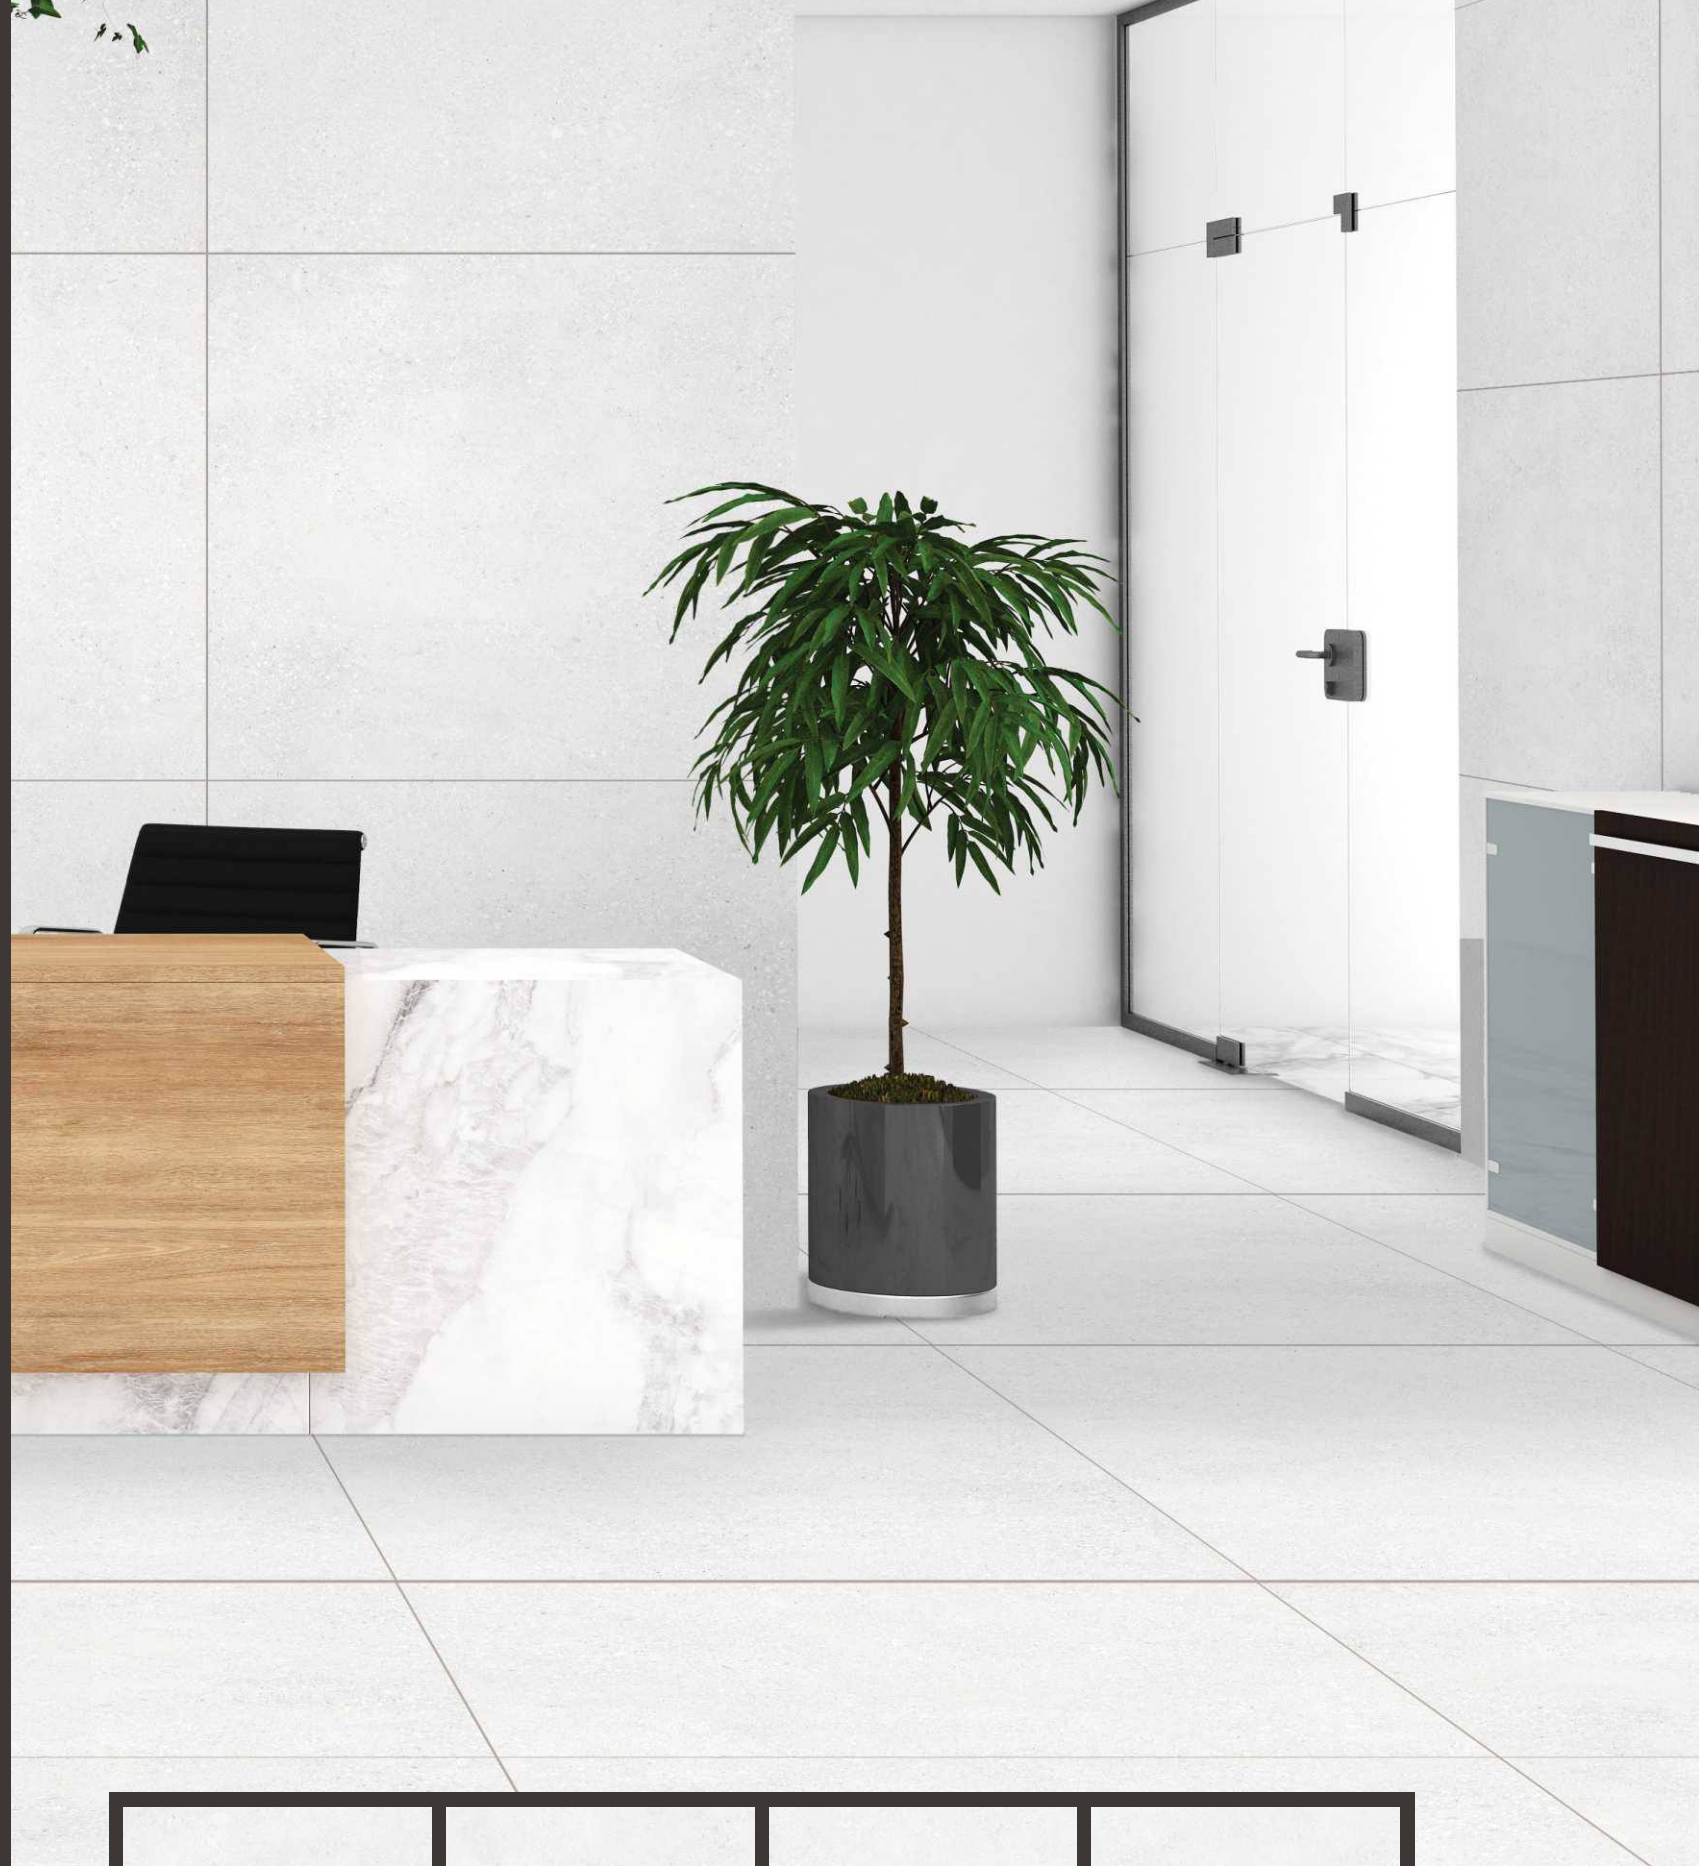

Matt
Collection

**SEASTONE
BIANCO**

1200x1200mm

Matt
Surface

4

Randoms