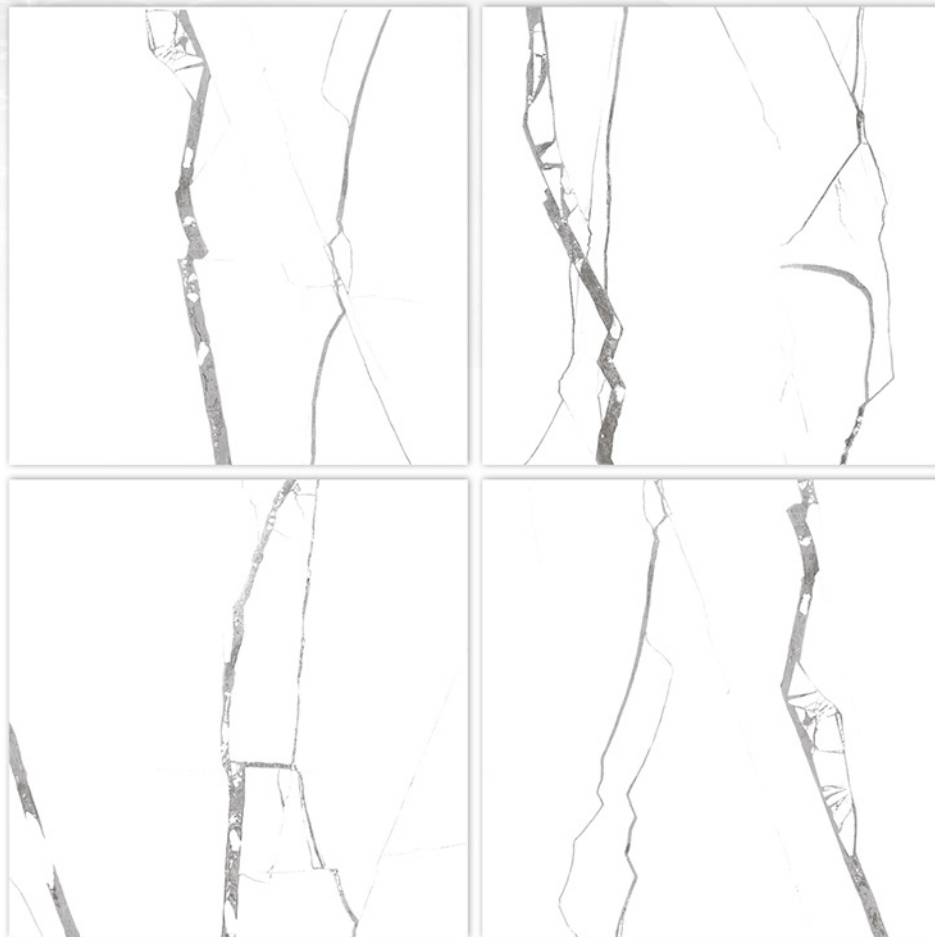

SIZE
600X
600MM

FINISH
GLOSSY

RANDOM
04

GVT	PIECES/BOX	AREA/BOX
600X600	4 PCS	1.44. sq.mtr

MACALLAN WHITE