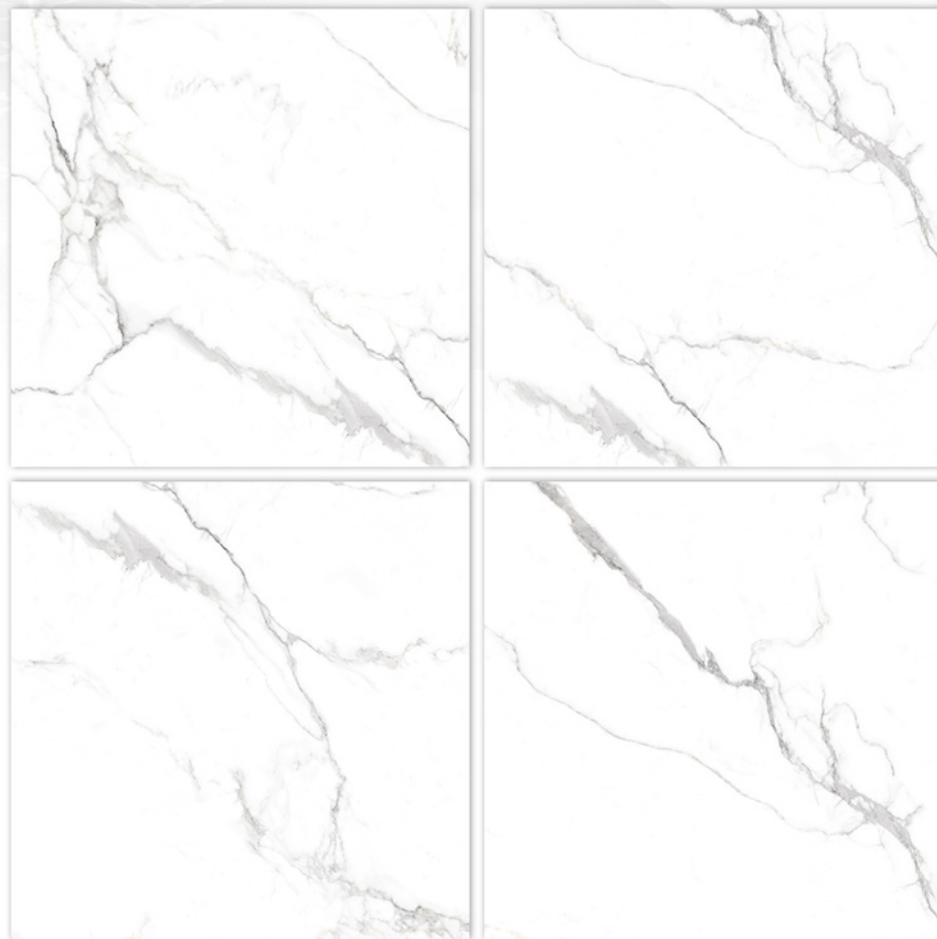

SIZE
600X
600MM

FINISH
GLOSSY

RANDOM
04

GVT	PIECES/BOX	AREA/BOX
600X600	4 PCS	1.44. sq.mtr

PEARL SATUVARIO