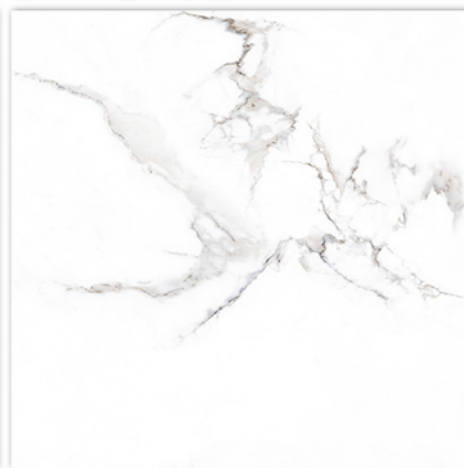

MYSTERIOUS WHITE

SIZE
600X
600MM

FINISH
GLOSSY

RANDOM
04

GVT	PIECES/BOX	AREA/BOX
600X600	4 PCS	1.44. sq.mtr

PALATINA BIANCO

SIZE
600X
600MM

FINISH
GLOSSY