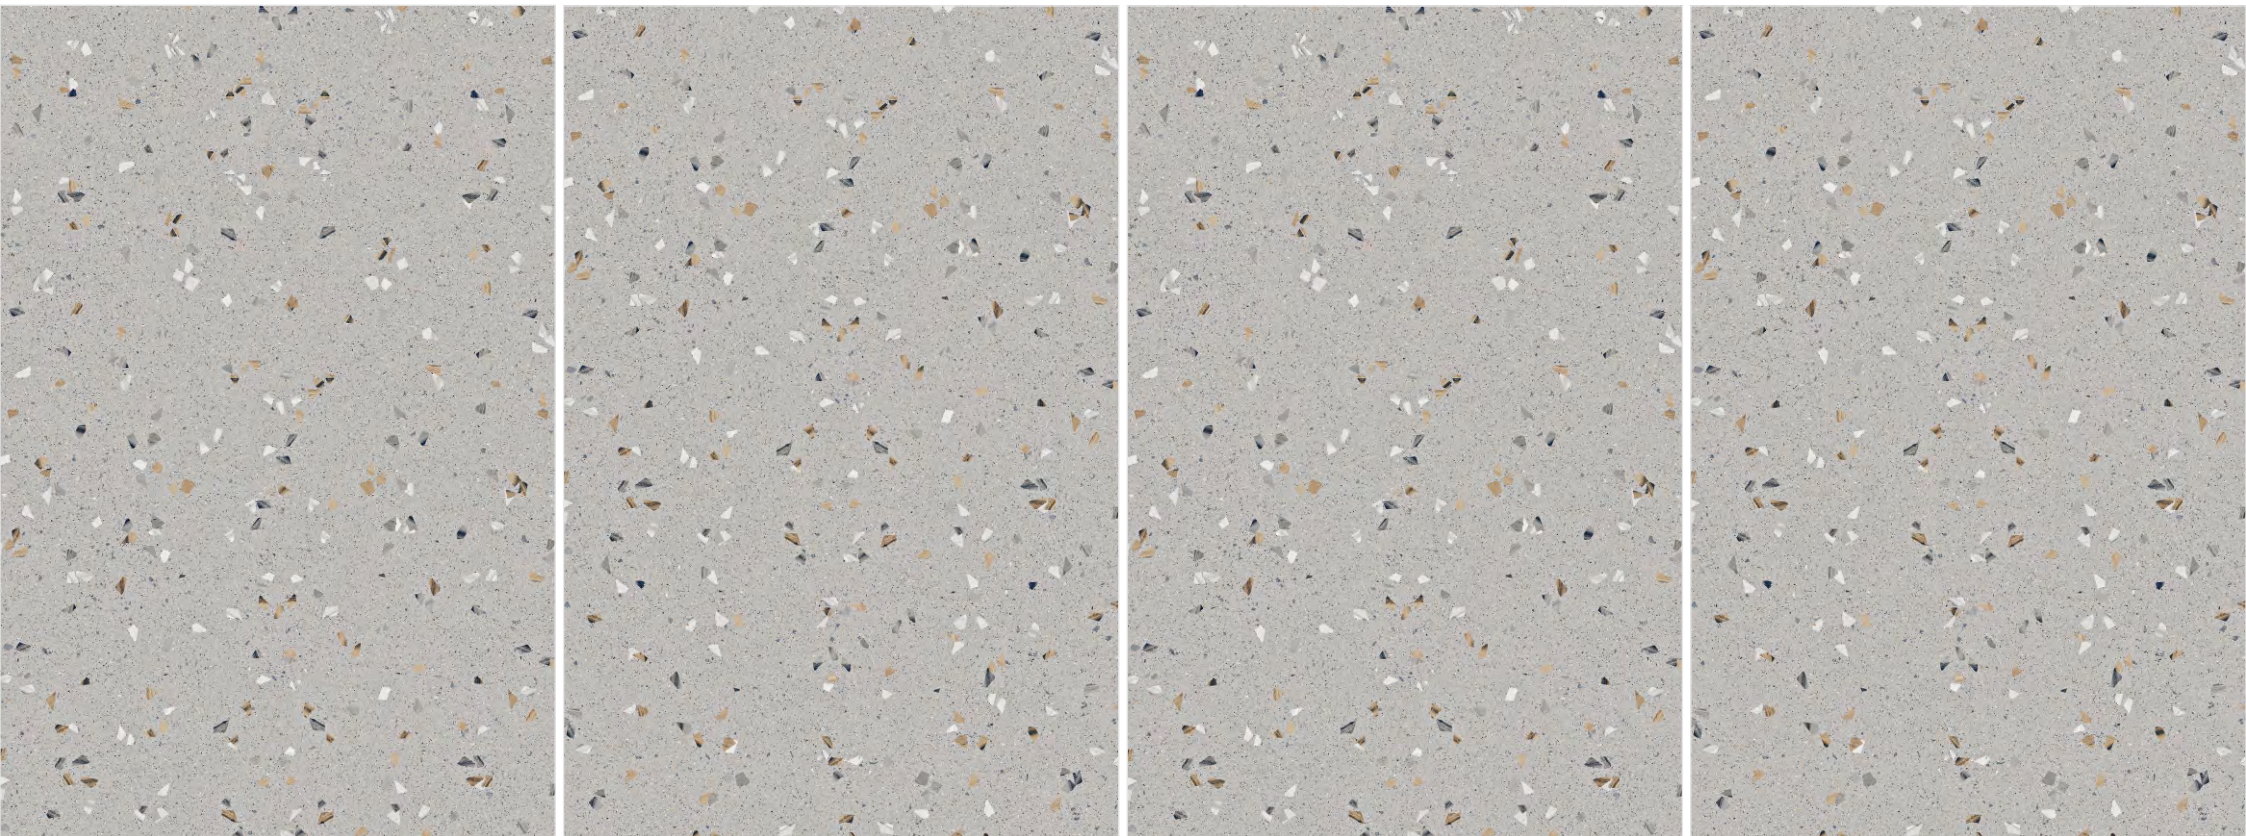

800X
1200MM

Thickness :
9MM

Finishes :
Carving

CARVING
Collection

CR FLICKER GREY

R : 2

CHEMICAL
RESISTANT

DIMENSIONAL
STABILITY

HYGIENIC
SURFACE

FROST
RESISTANT

UV & HEAT
RESISTANT

SCRATCH & ABRASION
RESISTANT

STAIN
RESISTANT

WATER
RESISTANT