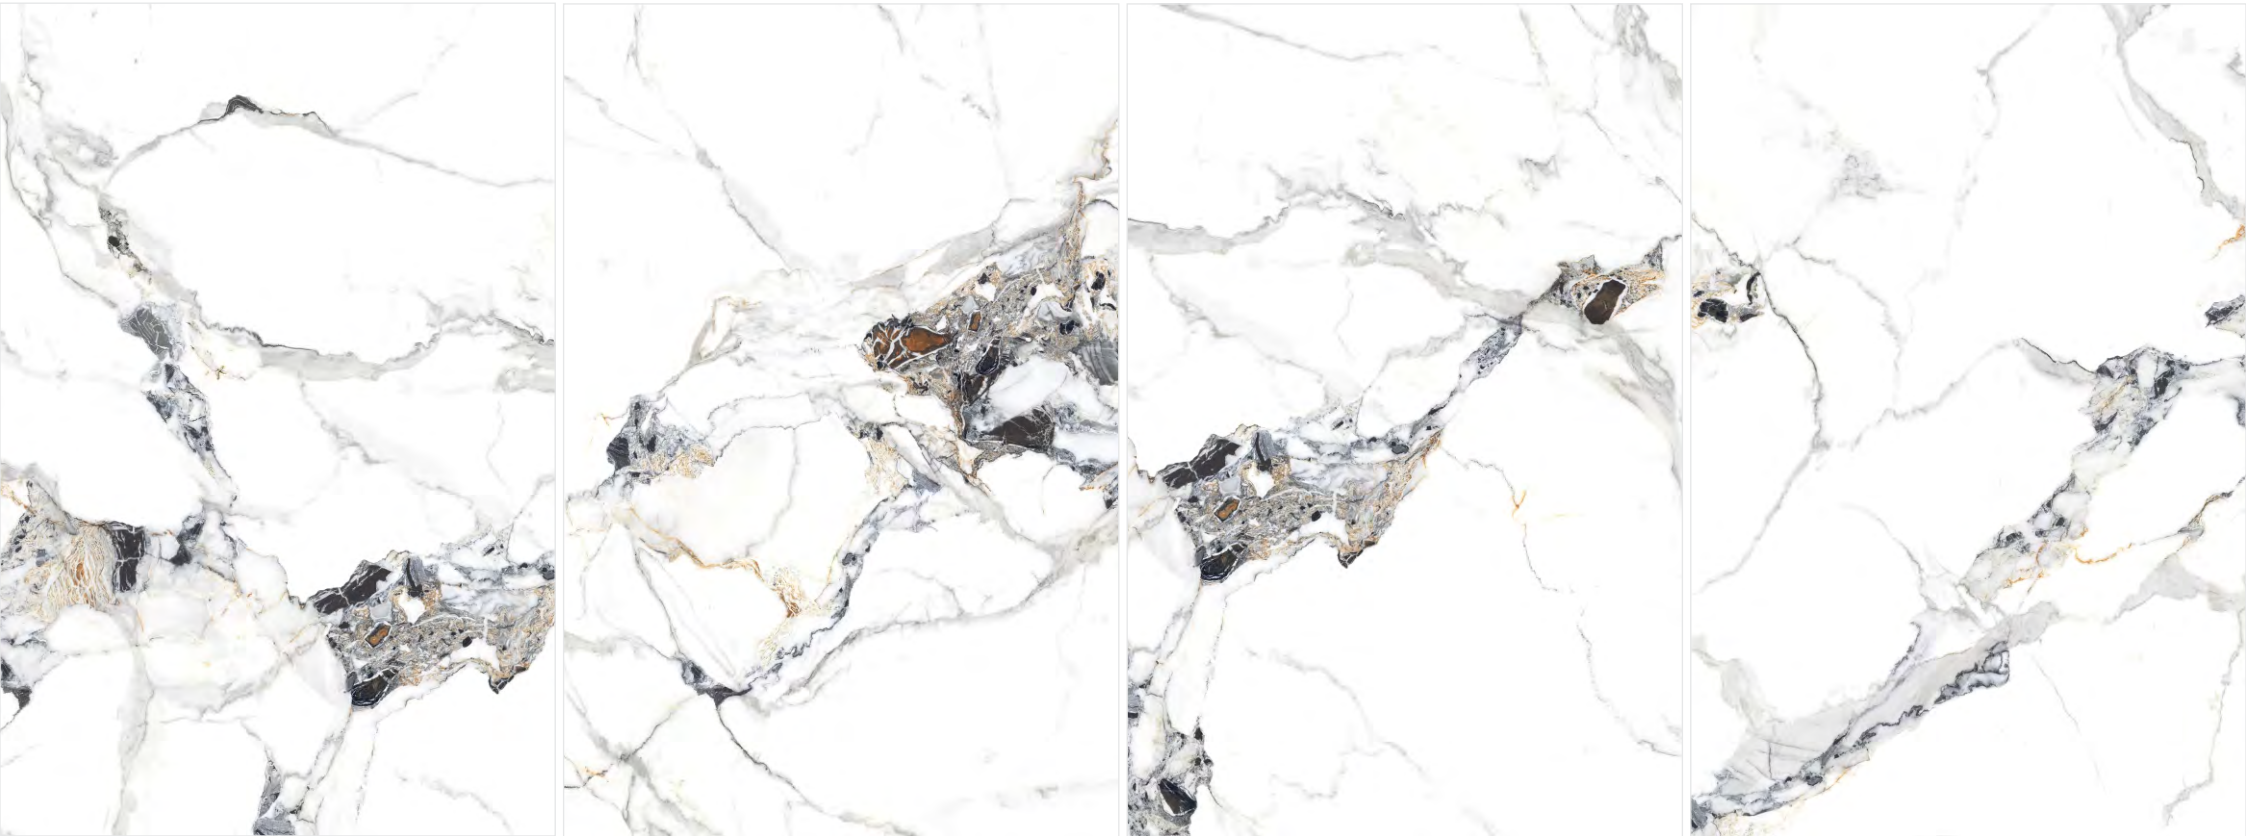

800X
1200MM

Thickness :
9MM

Finishes :
Carving

CARVING
Collection

CR ZARA WHITE

R : 4