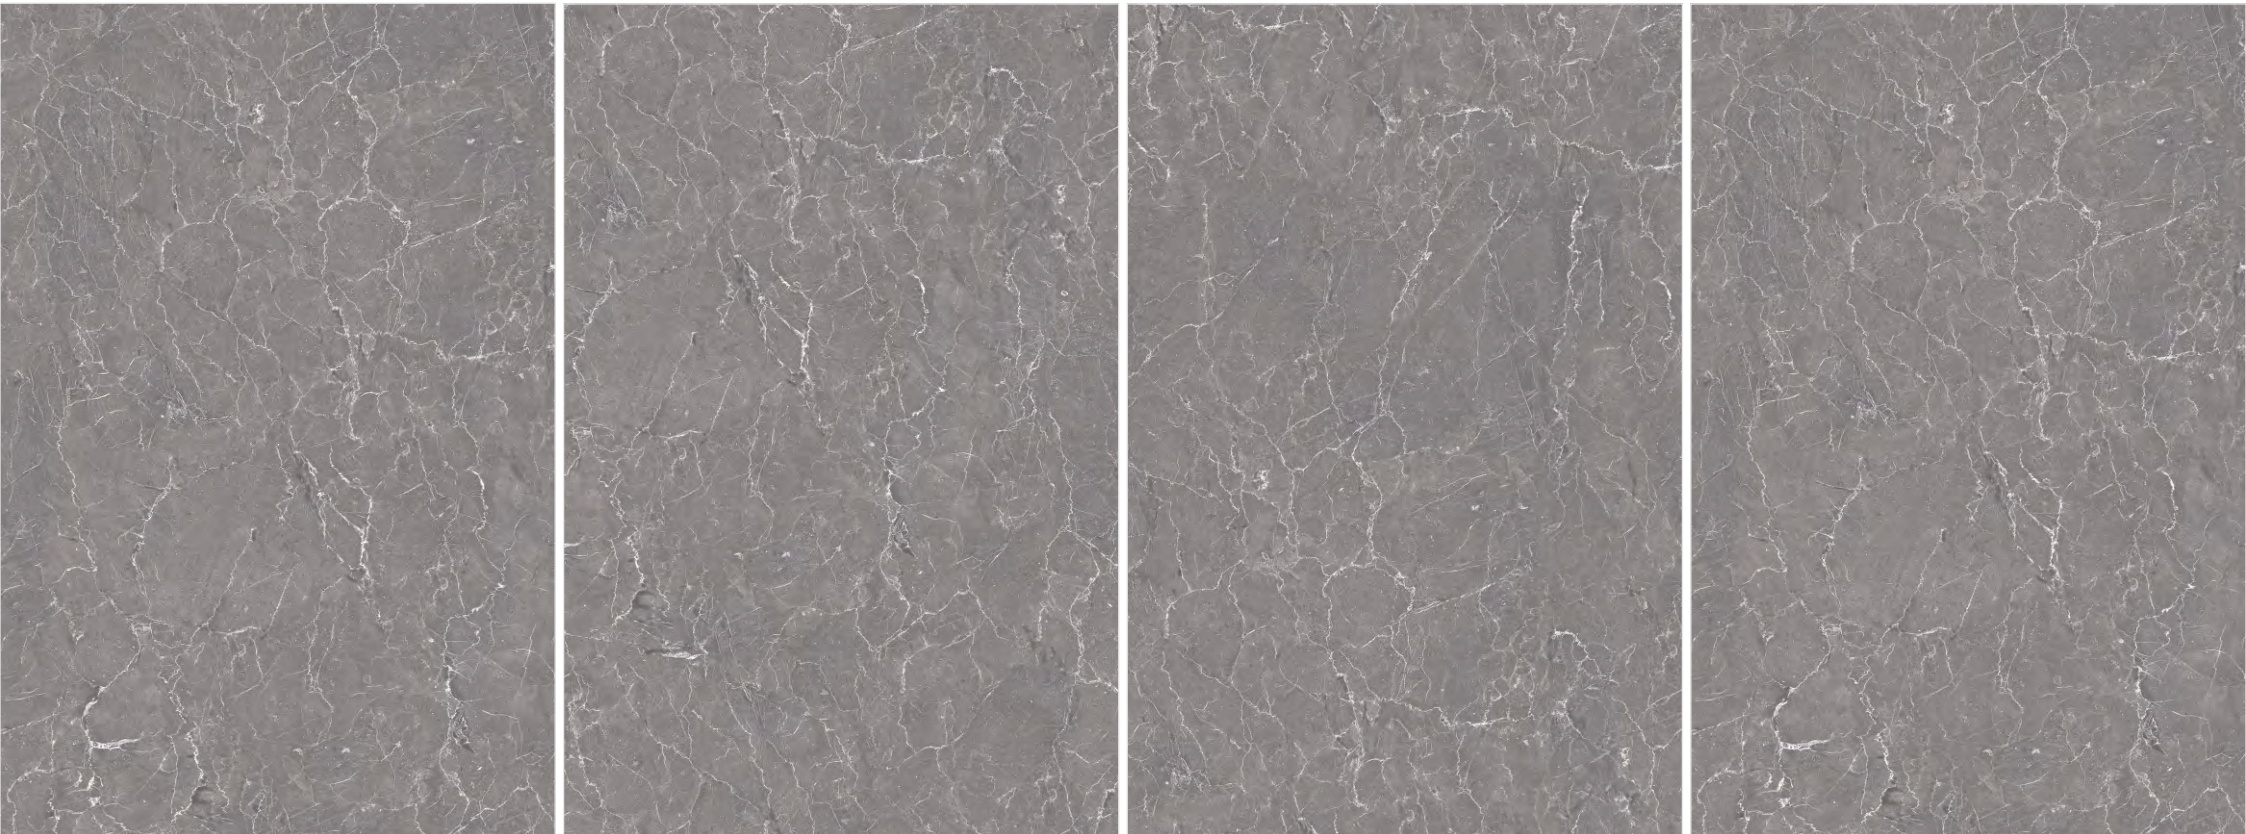

800X
1200MM

Thickness :
9MM

Finishes :
Carving

CARVING
Collection

CR DUOMO NERO

R : 3

CHEMICAL
RESISTANT

DIMENSIONAL
STABILITY

HYGIENIC
SURFACE

FROST
RESISTANT

UV & HEAT
RESISTANT

SCRATCH & ABRASION
RESISTANT

STAIN
RESISTANT

WATER
RESISTANT