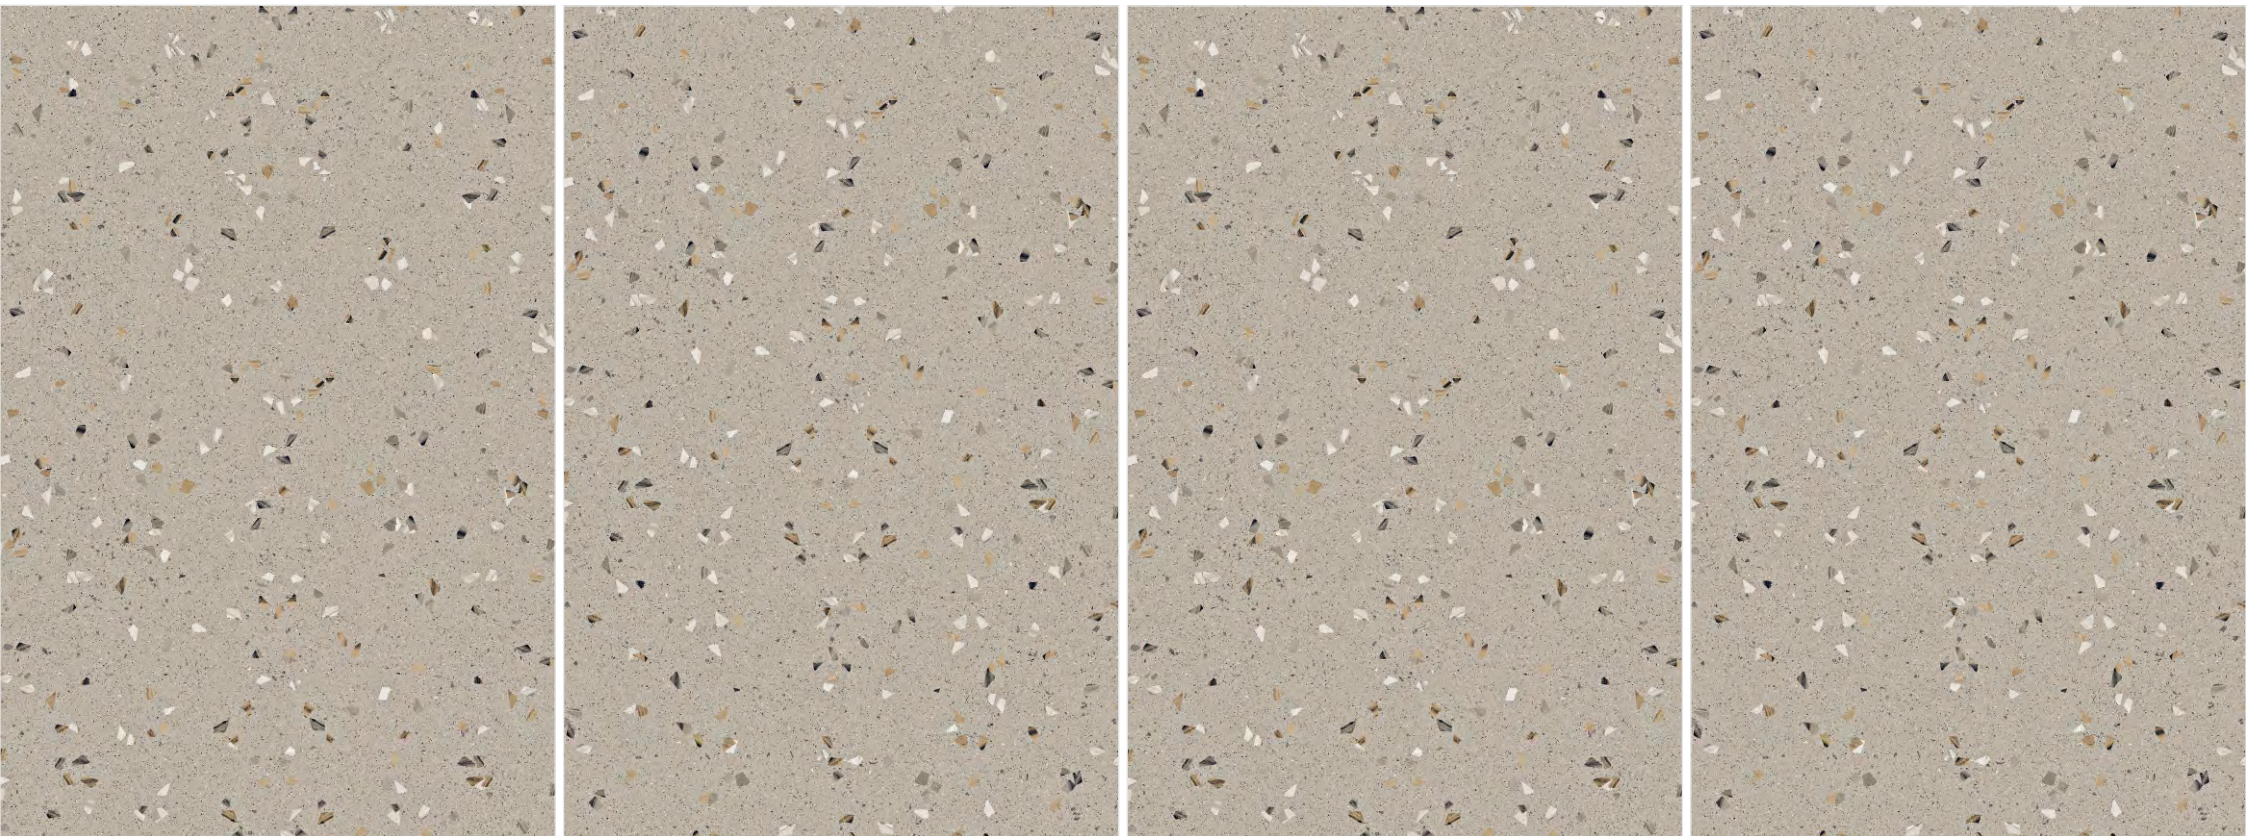

**CR FLICKER
NATURAL**

800X
1200MM

Thickness :
9MM

Finishes :
Carving

CARVING
Collection

CR FLICKER NATURAL

R : 2

CHEMICAL
RESISTANT