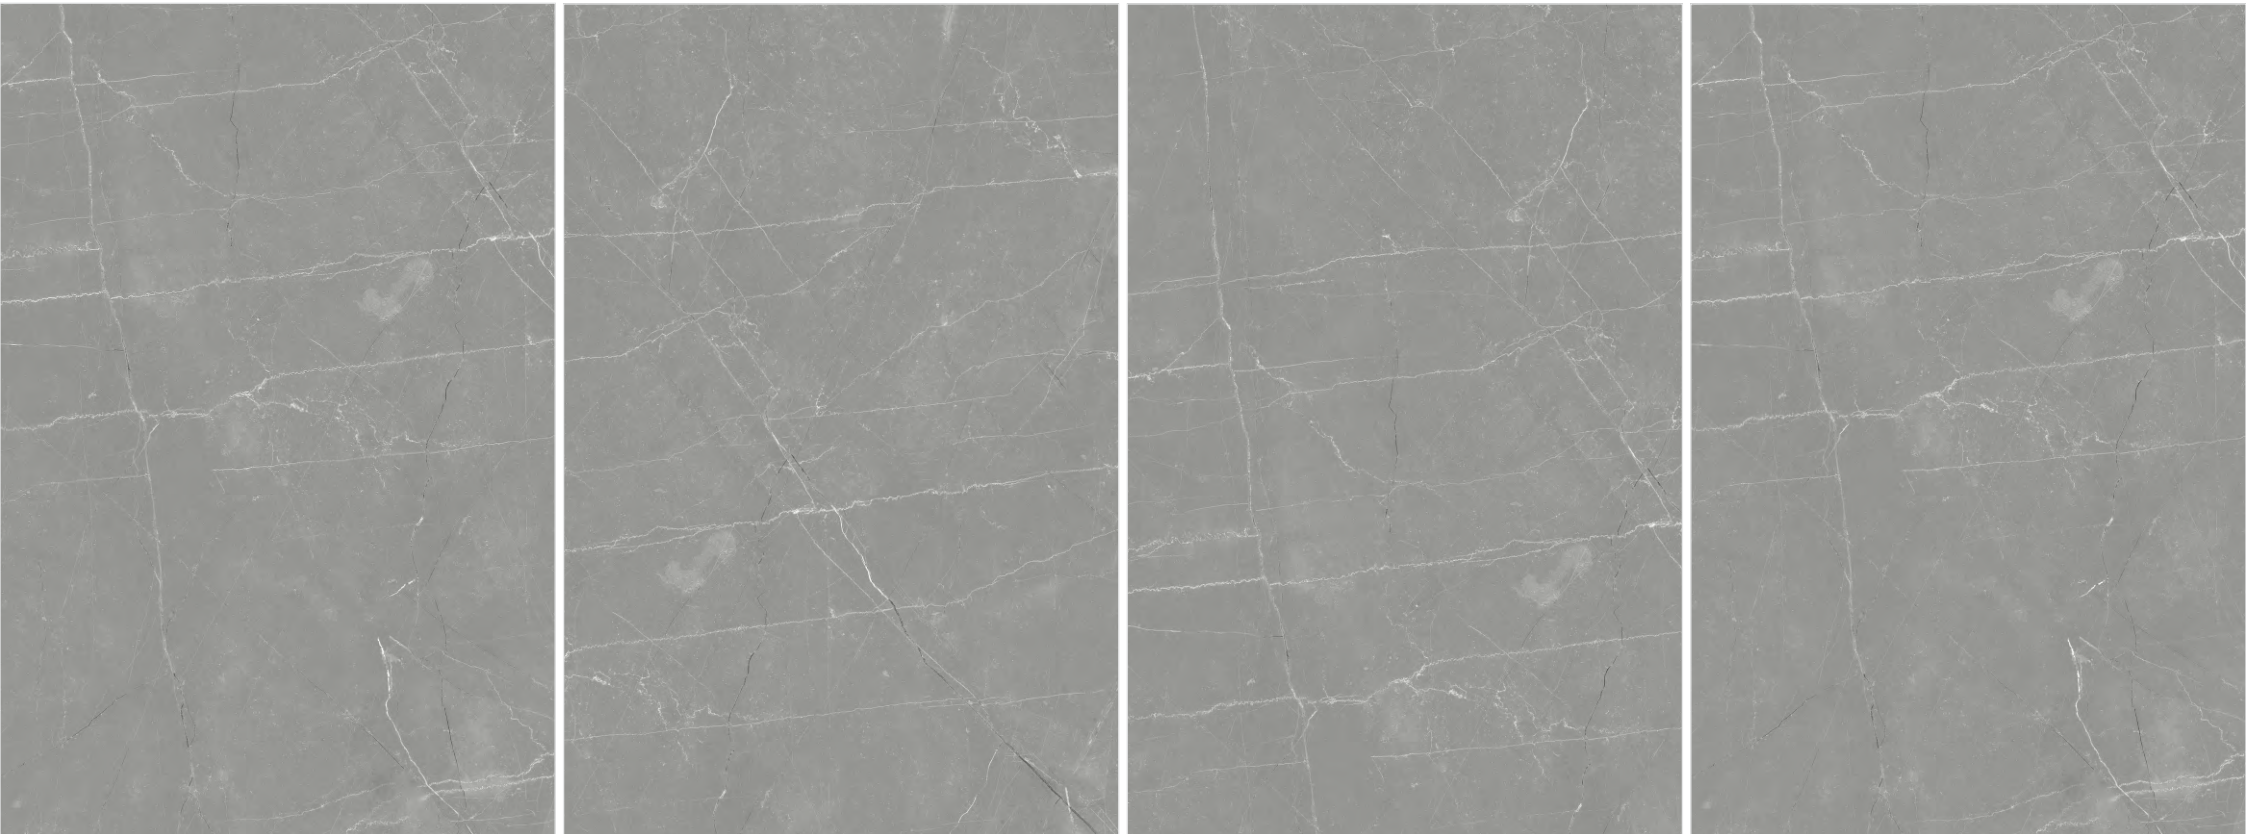

800X
1200MM

Thickness :
9MM

Finishes :
Carving

CARVING
Collection

CR OPERA GRAY

R : 3

CHEMICAL
RESISTANT

DIMENSIONAL
STABILITY

HYGIENIC
SURFACE

FROST
RESISTANT

UV & HEAT
RESISTANT

SCRATCH & ABRASION
RESISTANT

STAIN
RESISTANT

WATER
RESISTANT