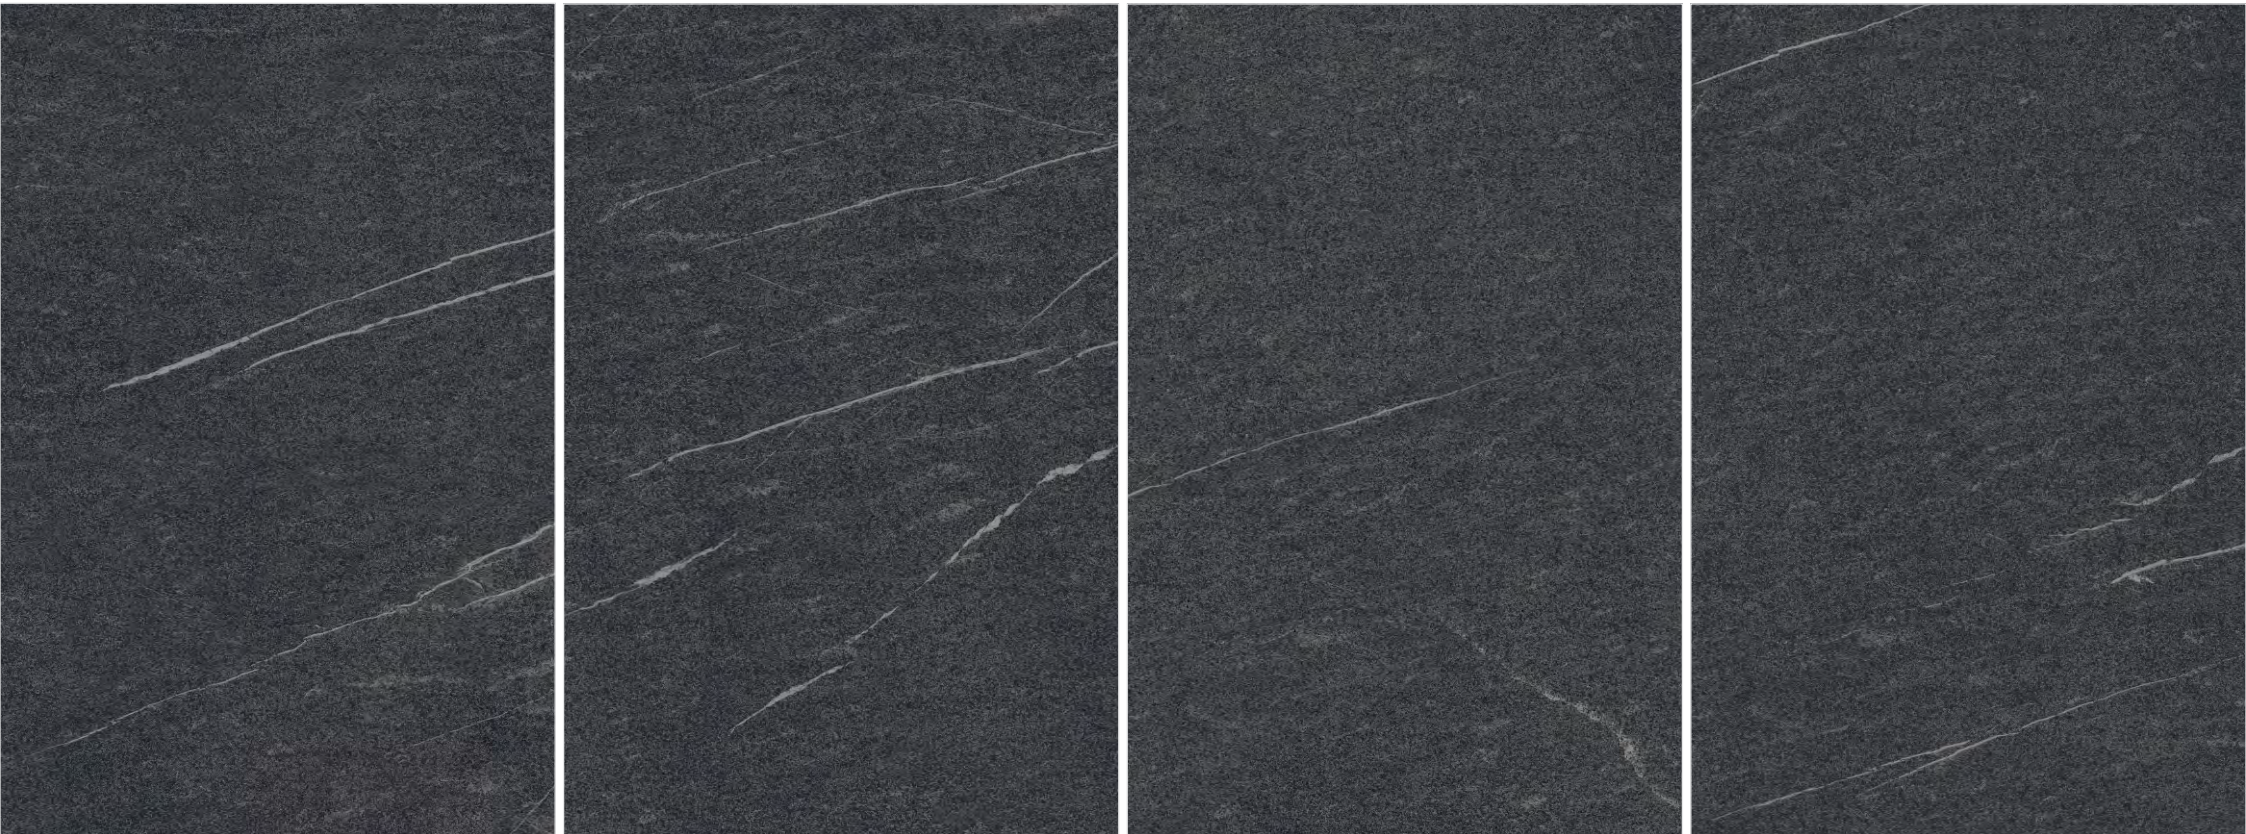

800X
1200MM

Thickness :
9MM

Finishes :
Carving

CARVING
Collection

CR RIVA NERO

R : 4

**CR RIVA
NERO**

CARVING
Collection