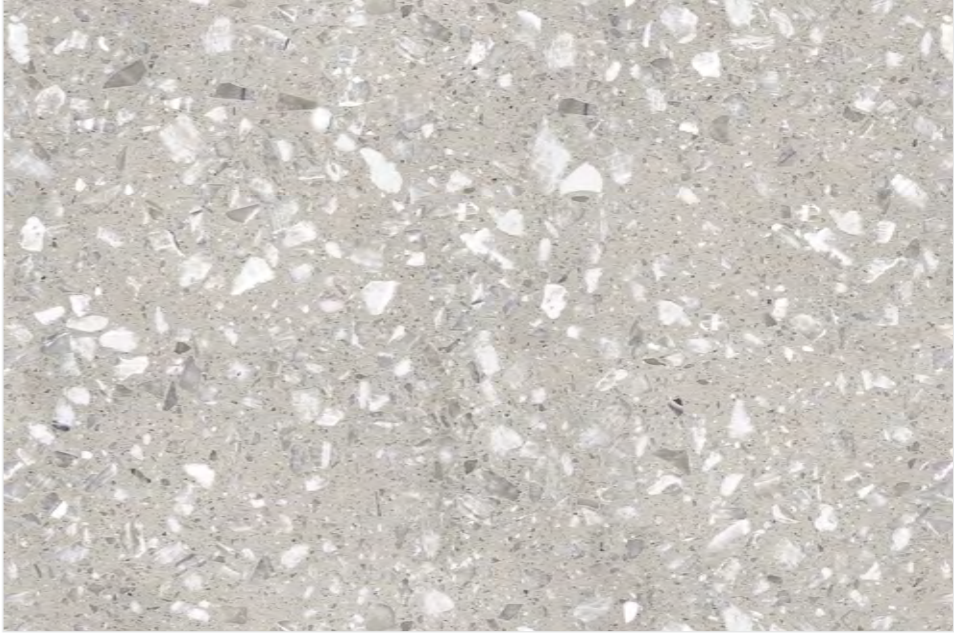

- CHEMICAL RESISTANT
- DIMENSIONAL STABILITY
- HYGIENIC SURFACE
- FROST RESISTANT
- UV & HEAT RESISTANT
- SCRATCH & ABRASION RESISTANT
- STAIN RESISTANT
- WATER RESISTANT