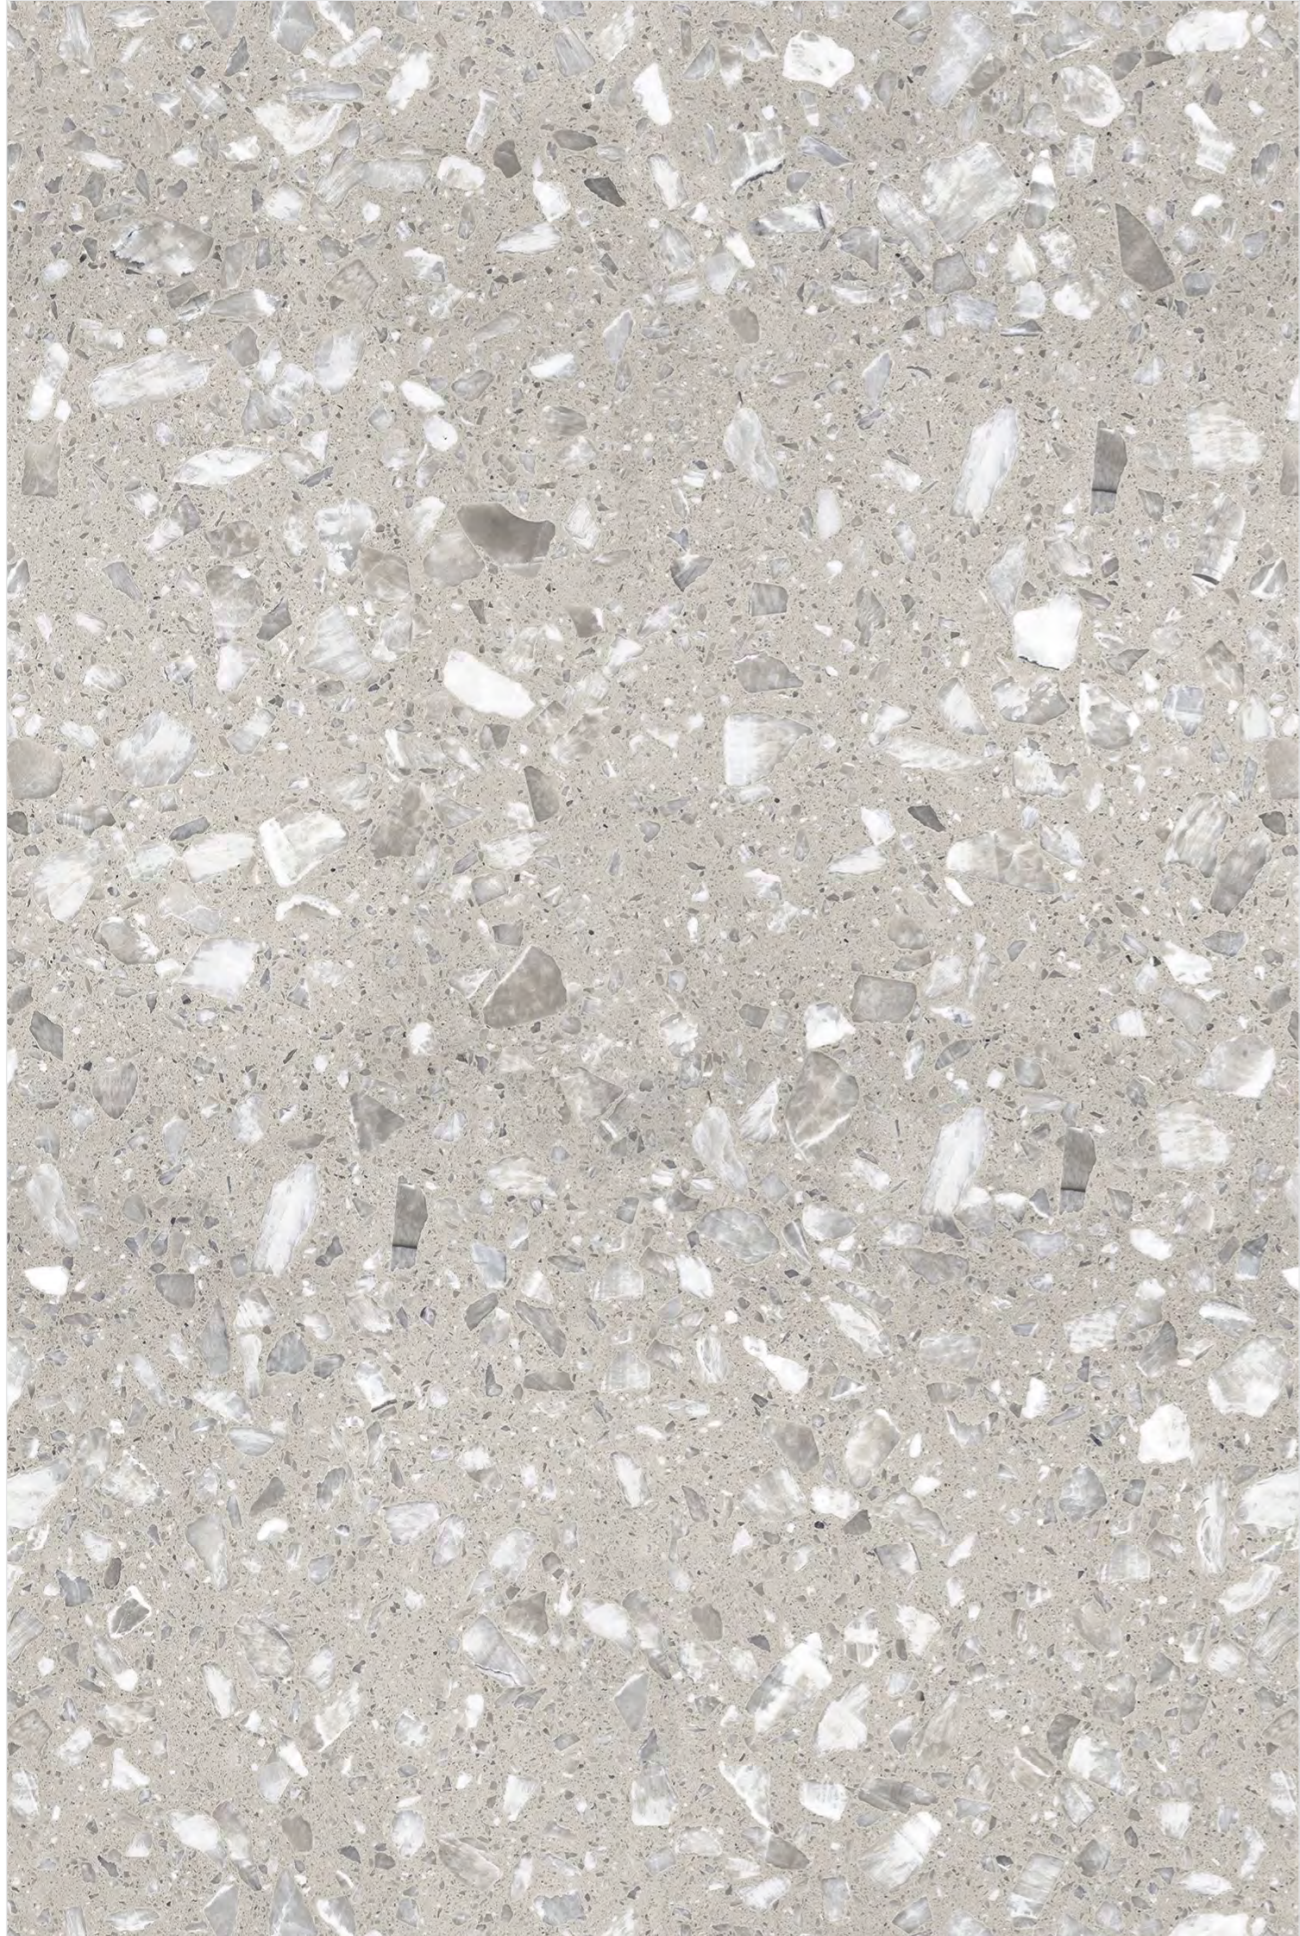

FROST RESISTANT

UV & HEAT RESISTANT

SCRATCH & ABRASION RESISTANT

STAIN RESISTANT

WATER RESISTANT

MOSAIC
TAN

MOSAIC TAN

| SIZE
800X1200MM