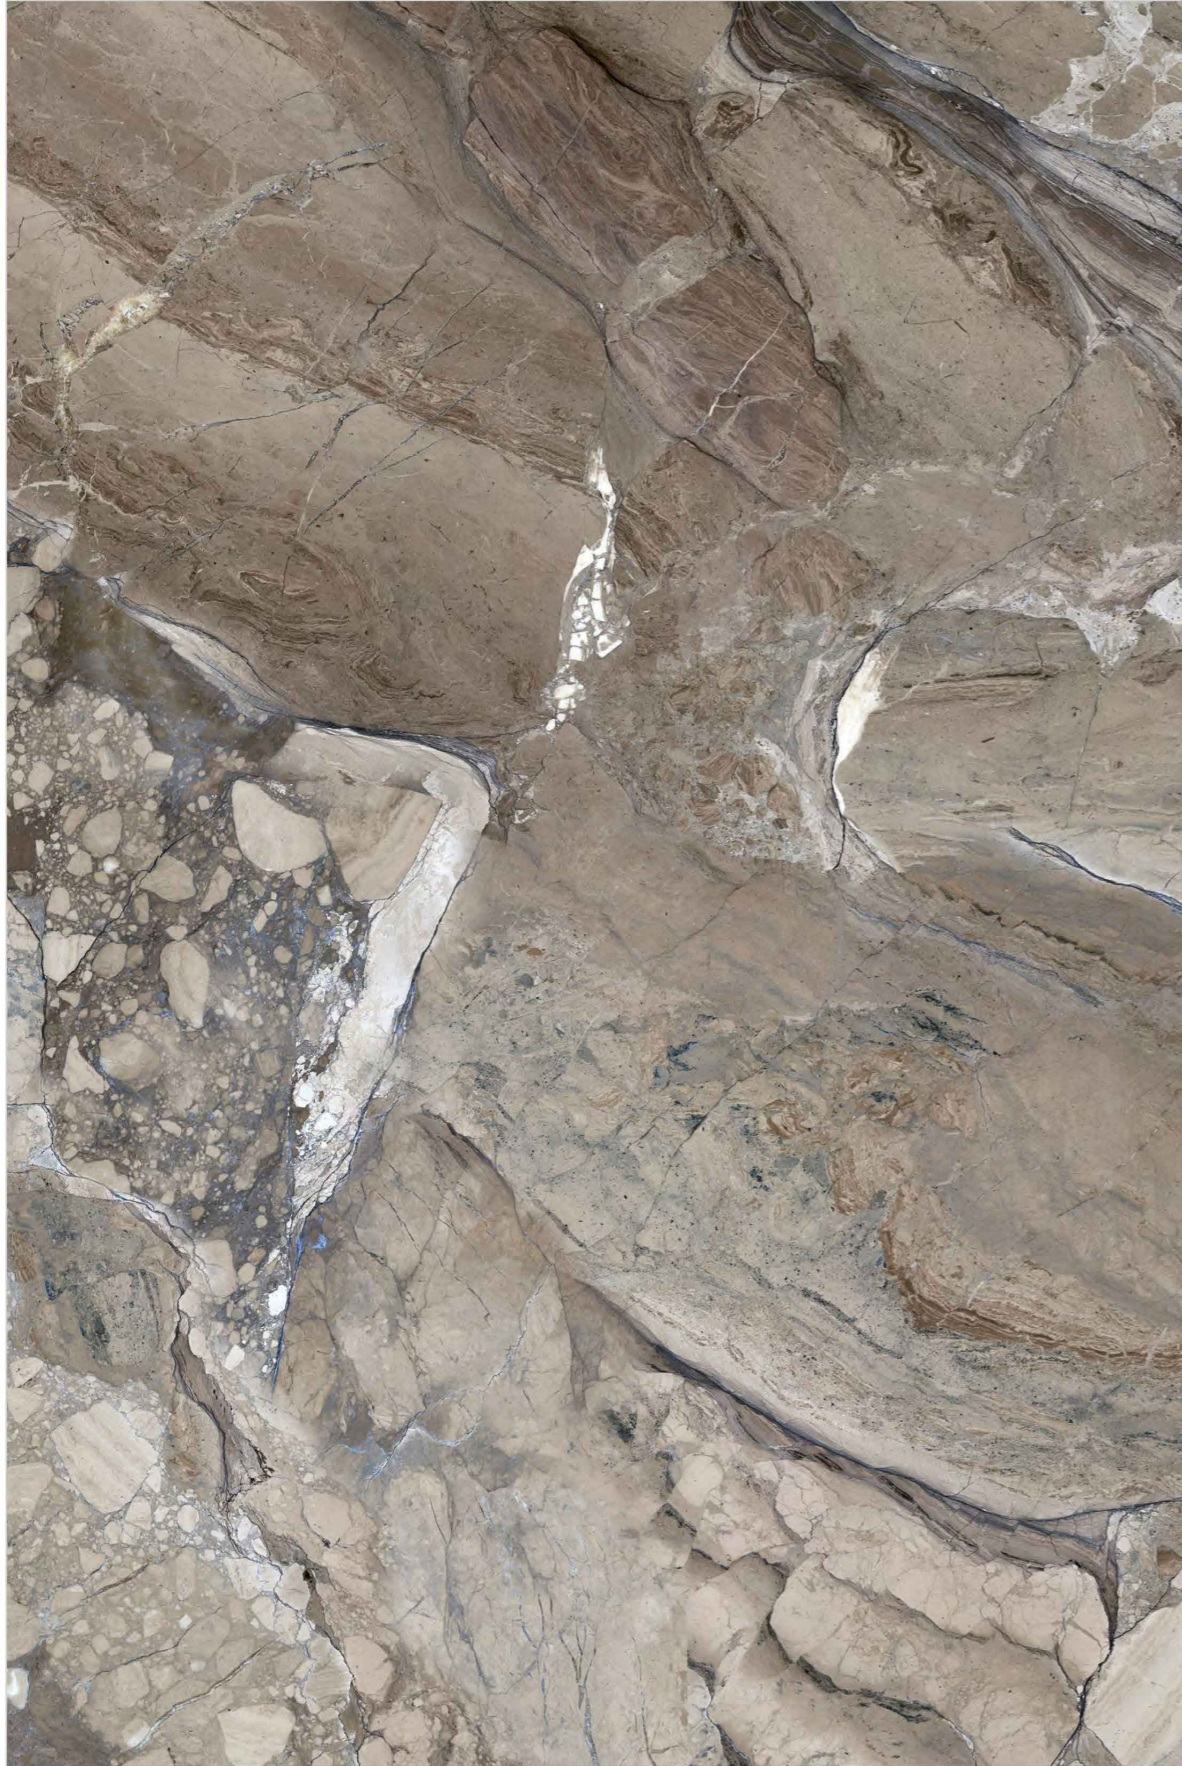

MAZZERO NATURAL

| SIZE
800X1200MM

| THICKNESS
9MM

| FINISH
GLOSSY

CHEMICAL
RESISTANT

DIMENSIONAL
STABILITY

HYGIENIC
SURFACE

FROST
RESISTANT

UV & HEAT
RESISTANT

SCRATCH & ABRASION
RESISTANT

STAIN
RESISTANT

WATER
RESISTANT

RANDOM : 3