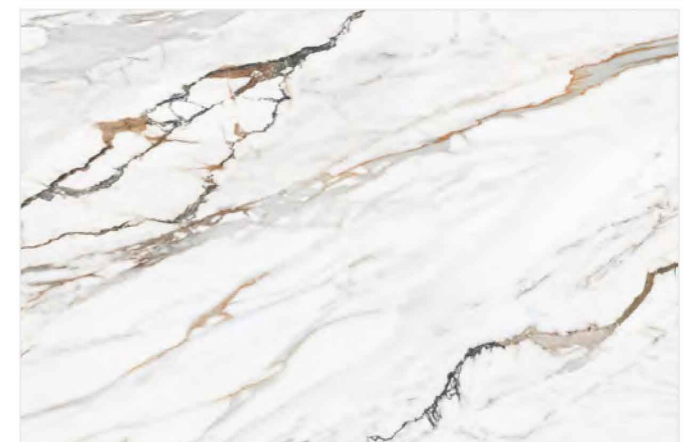

CARRARA GOLD

| SIZE
800X1200MM

| THICKNESS
9MM

| FINISH
GLOSSY

RANDOM : 3

CHEMICAL
RESISTANT

DIMENSIONAL
STABILITY

HYGIENIC
SURFACE

FROST
RESISTANT

UV & HEAT
RESISTANT

SCRATCH & ABRASION
RESISTANT

STAIN
RESISTANT

WATER
RESISTANT