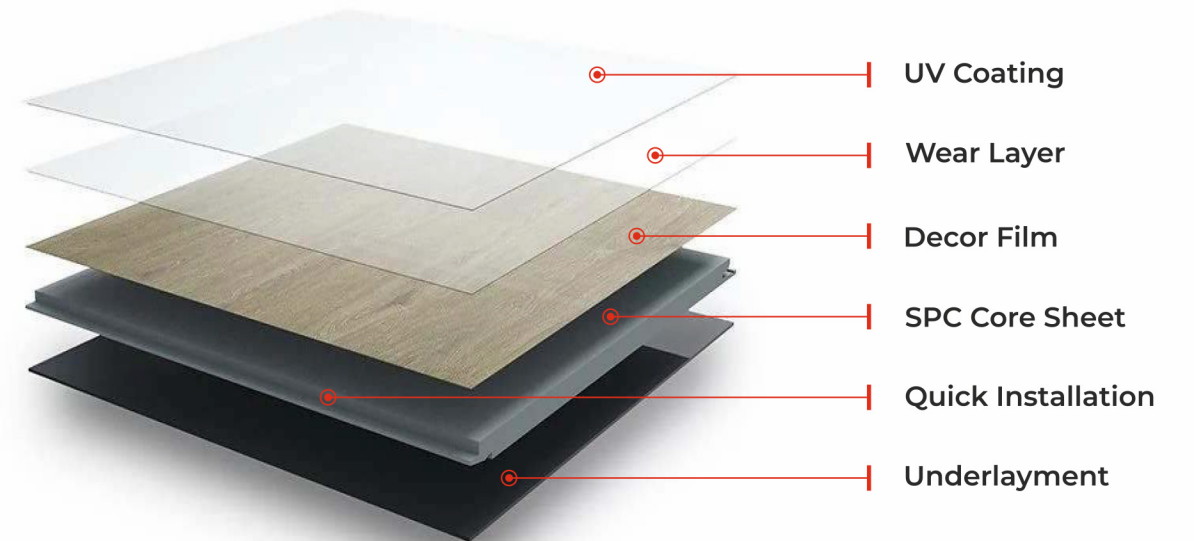

Experience The Perfect Flooring Solution

ceroto.in

SURFACES ARE MOULDED WITH THE FORCE OF NATURE.

Diligence is an inherent feature of Surfaces. We strive to deliver a melange of strength, craftsmanship, and size that delivers function benefits as per the requirements of Spaces. Our manufacturing facilities employ the best technology from world leaders in SPC flooring manufacturing equipment. Our surfaces deliver the impact and the experience of pizzazz. The ridged core SPC floors exhibit is one of its primary qualities on account of the state-of-the-art Patented interlocking technology made with the precision of German engineering. Securing the spaces with the multiple layered robust product composition. Our R&D facilities already have a foot firmly planted in tomorrow, so that we are technically empowered.

Easy
To Clean

Recyclable

THERE ARE INFINITE SURFACES IN THE MULTIVERSE.

Rigid core flooring from Surfaces, blends the beauty of wood with the sturdiness of stone. We provide an array of SPC Flooring alternatives to make your space distinctive. Despite being adaptable and durable, our flooring follows a methodology that takes into account specific placement and space constraints. Inspired by the true nature of Earthy hues and textures, each of these is inventively manufactured and has a unique characteristic which makes it perfect for a variety of applications.

PRODUCT COMPOSITION

Stone Polymer composite (SPC) also known as rigid core flooring features a core that comprises mainly of limestone & PVC which results in its adaptability & strength.

LUXE Series

PREMIUM