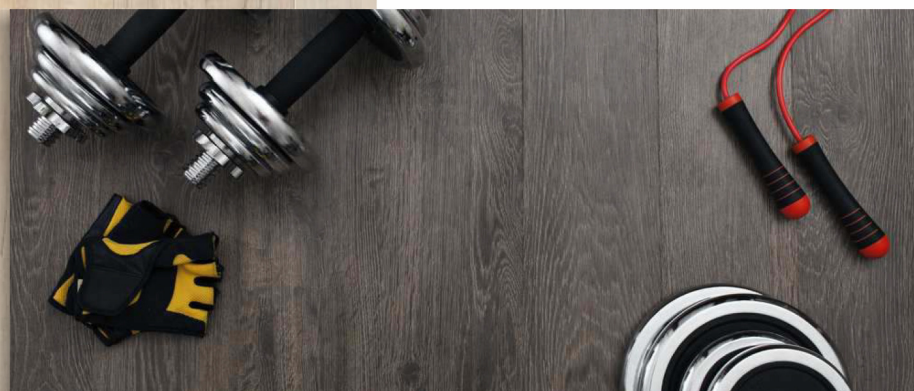

PRODUCT COMPOSITION

Stone Polymer composite (SPC) also known as rigid core flooring features a core that comprises mainly of limestone & PVC which results in its adaptability & strength.