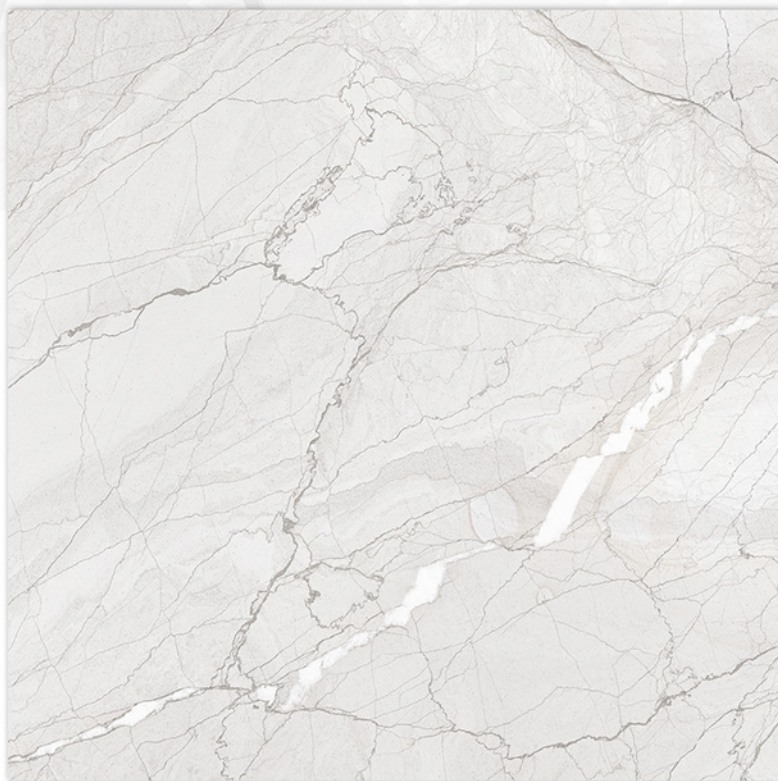

SIZE
600X
600MM

FINISH
GLOSSY
FINISH

RANDOM
04

GVT	PIECES/BOX	AREA/BOX
600X600	4 PCS	1.44. sq.mtr

CAMPUS BIANCO