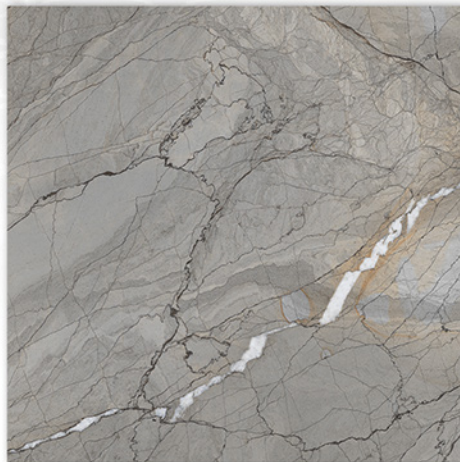

SIZE
600X
600MM

FINISH
GLOSSY
FINISH

RANDOM
04

GVT	PIECES/BOX	AREA/BOX
600X600	4 PCS	1.44. sq.mtr

CAMPUS NERO