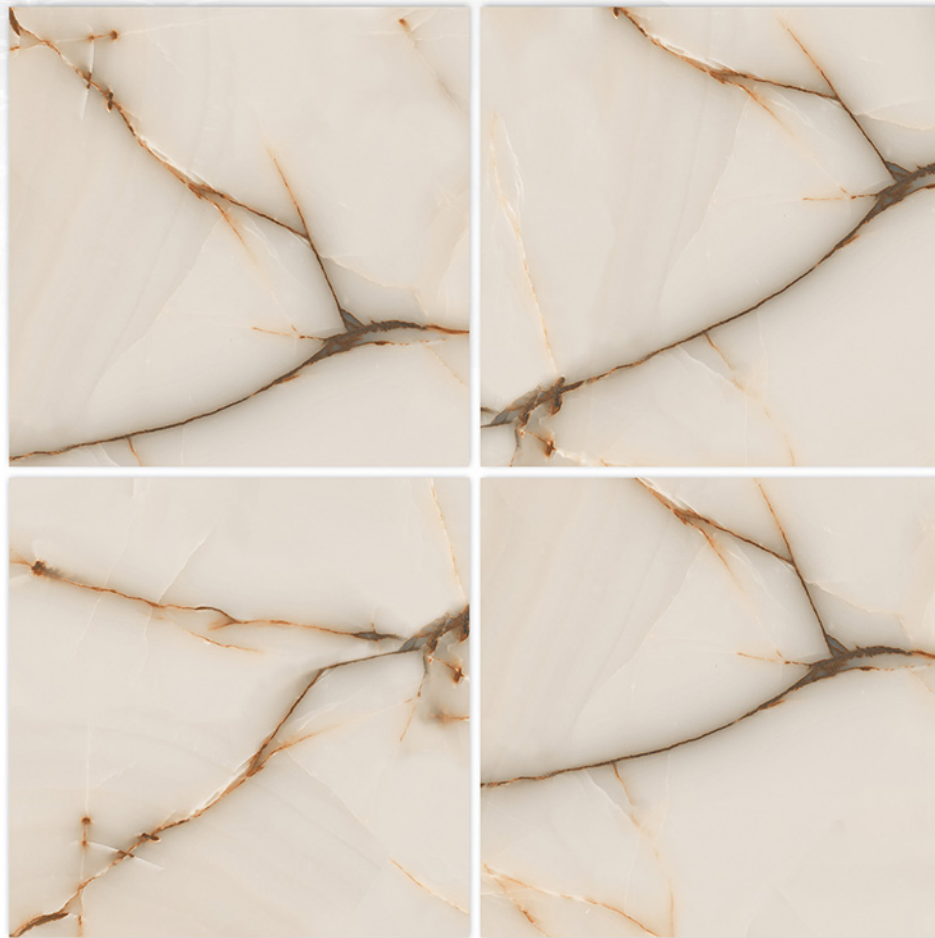

SIZE
600X
600MM

FINISH
GLOSSY
FINISH

RANDOM
04

GVT	PIECES/BOX	AREA/BOX
600X600	4 PCS	1.44. sq.mtr

ANTIQUÉ ONIX CREMA