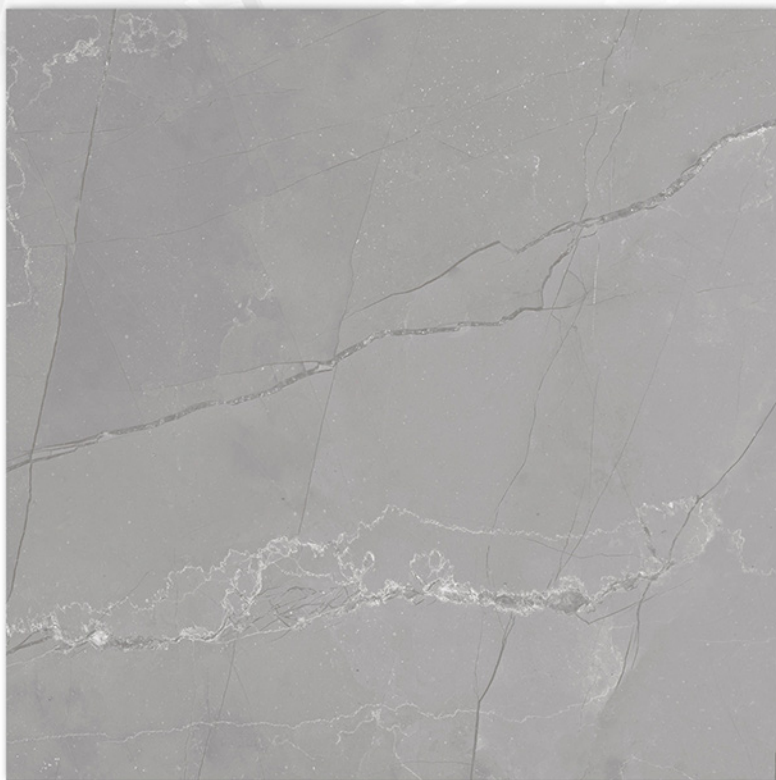

SIZE
600X
600MM

FINISH
GLOSSY
FINISH

RANDOM
04

GVT	PIECES/BOX	AREA/BOX
600X600	4 PCS	1.44. sq.mtr

BELMONT GREY