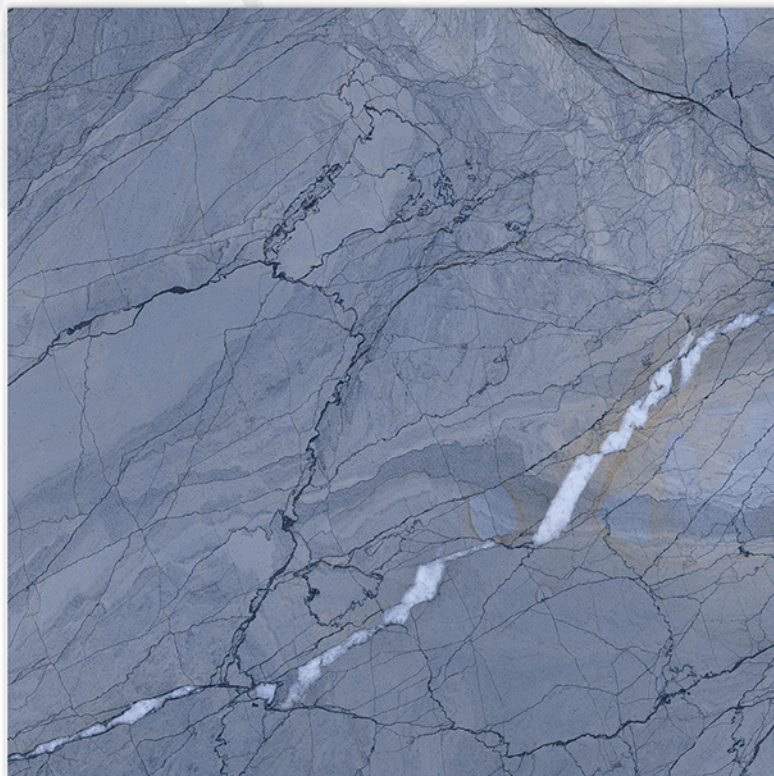

SIZE
600X
600MM

FINISH
GLOSSY
FINISH

RANDOM
04

GVT	PIECES/BOX	AREA/BOX
600X600	4 PCS	1.44. sq.mtr

CAMPUS BLUE