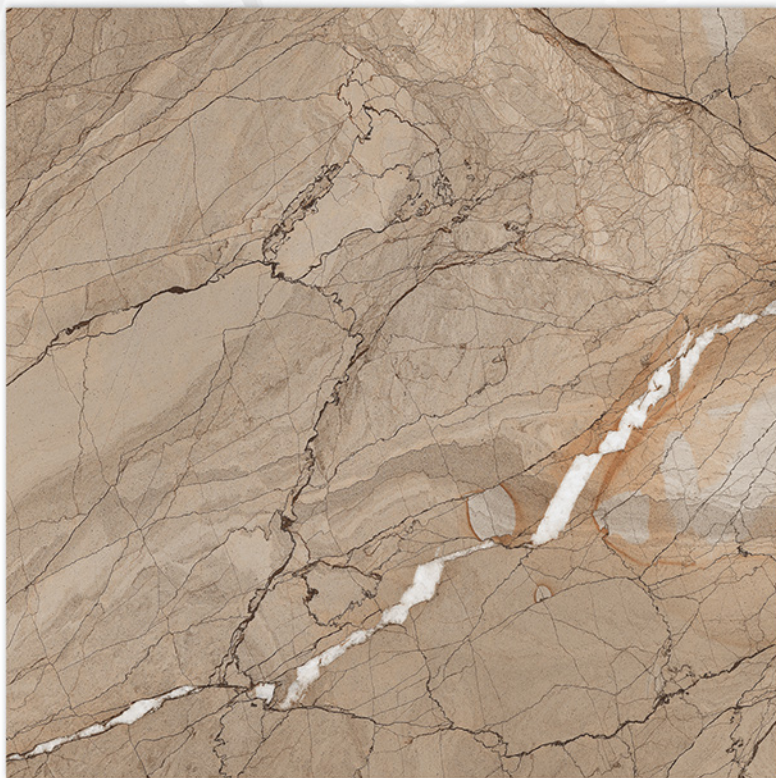

SIZE
600X
600MM

FINISH
GLOSSY
FINISH

RANDOM
04

GVT	PIECES/BOX	AREA/BOX
600X600	4 PCS	1.44. sq.mtr

CAMPUS BROWN