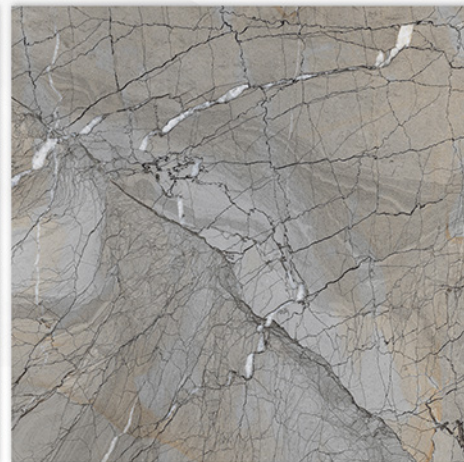

SIZE
600X
600MM

FINISH
GLOSSY
FINISH

RANDOM
04

GVT	PIECES/BOX	AREA/BOX
600X600	4 PCS	1.44. sq.mtr

CAMPUS NERO