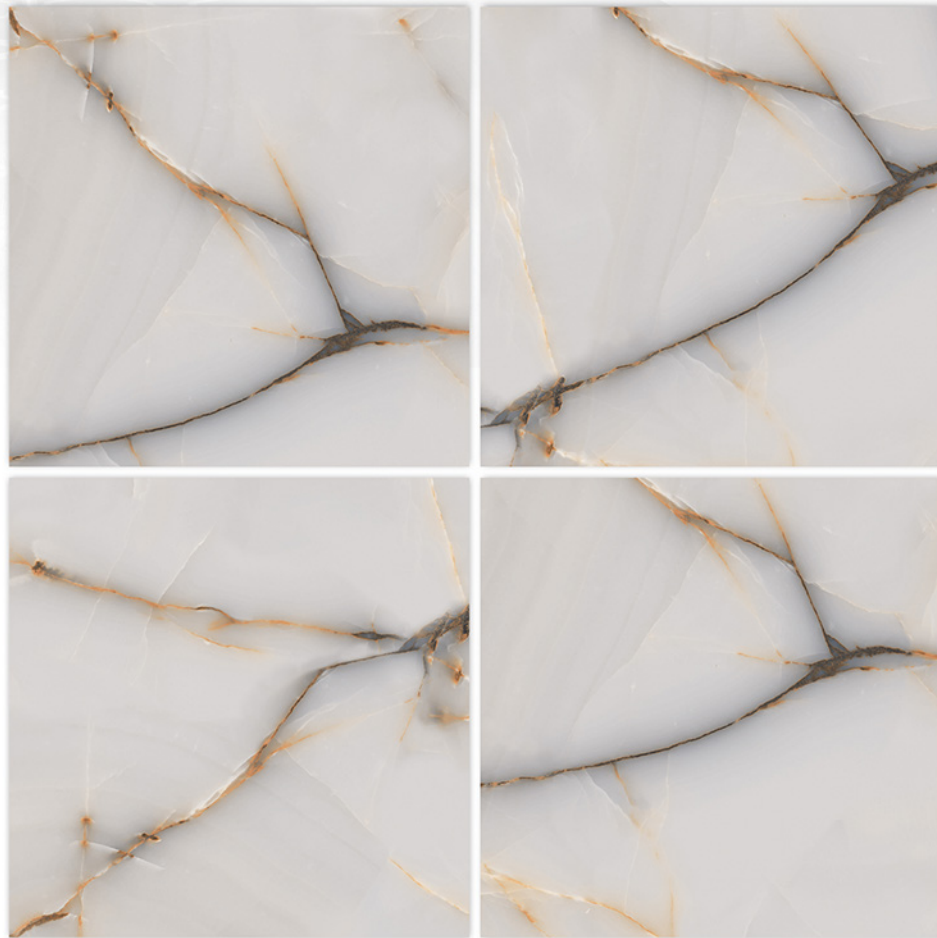

SIZE
600X
600MM

FINISH
GLOSSY
FINISH

RANDOM
04

GVT	PIECES/BOX	AREA/BOX
600X600	4 PCS	1.44. sq.mtr

ANTIQUÉ ONIX SKY