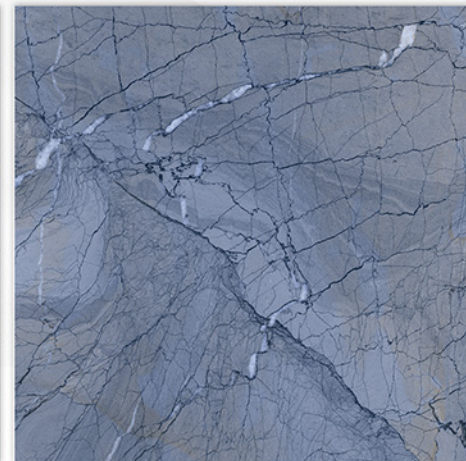

SIZE
600X
600MM

FINISH
GLOSSY
FINISH

RANDOM
04

GVT	PIECES/BOX	AREA/BOX
600X600	4 PCS	1.44. sq.mtr

CAMPUS BLUE