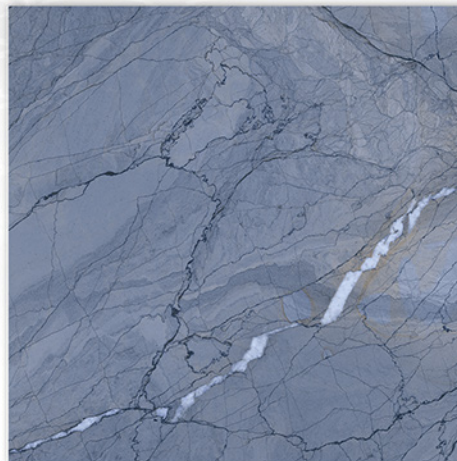

SIZE
600X
600MM

FINISH
GLOSSY
FINISH

RANDOM
04

GVT	PIECES/BOX	AREA/BOX
600X600	4 PCS	1.44. sq.mtr

CAMPUS BLUE