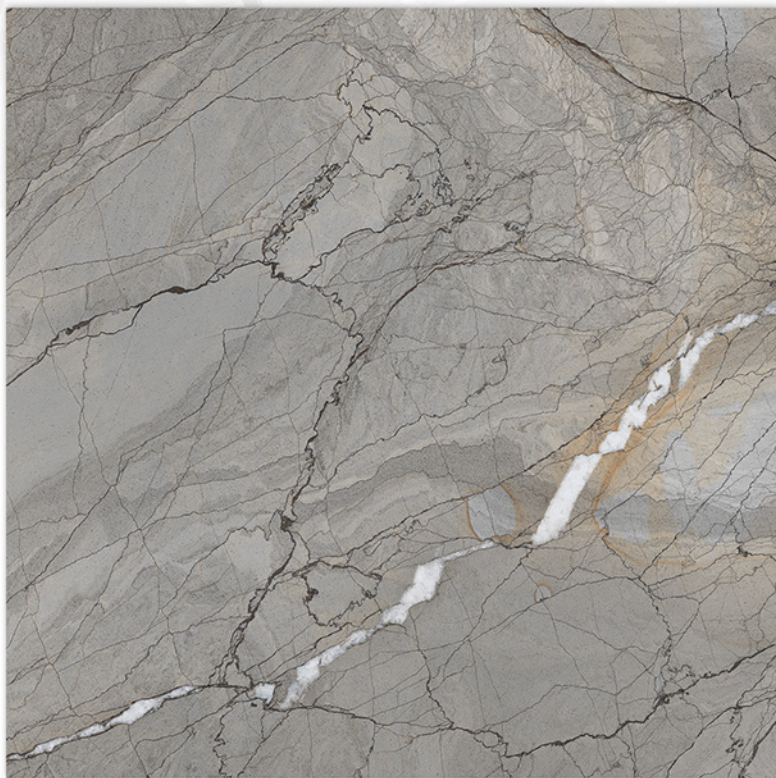

SIZE
600X
600MM

FINISH
GLOSSY
FINISH

RANDOM
04

GVT	PIECES/BOX	AREA/BOX
600X600	4 PCS	1.44. sq.mtr

CAMPUS NERO