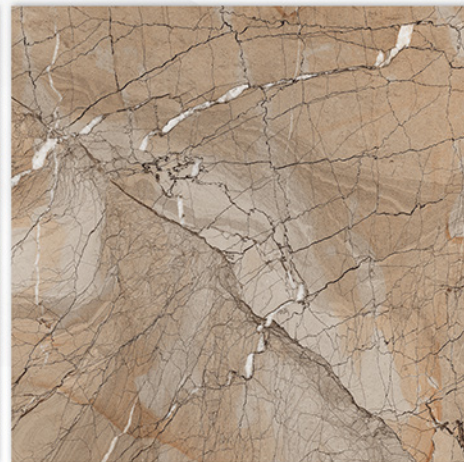

SIZE
600X
600MM

FINISH
GLOSSY
FINISH

RANDOM
04

GVT	PIECES/BOX	AREA/BOX
600X600	4 PCS	1.44. sq.mtr

CAMPUS BROWN