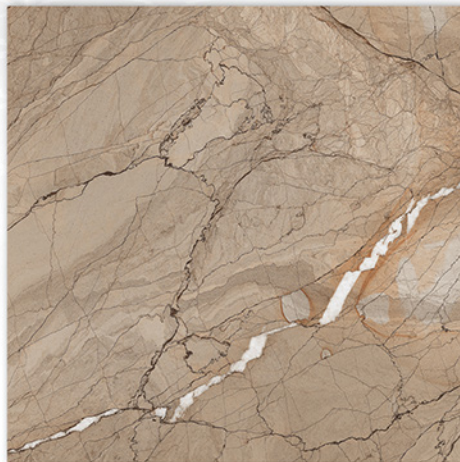

SIZE
600X
600MM

FINISH
GLOSSY
FINISH

RANDOM
04

GVT	PIECES/BOX	AREA/BOX
600X600	4 PCS	1.44. sq.mtr

CAMPUS BROWN