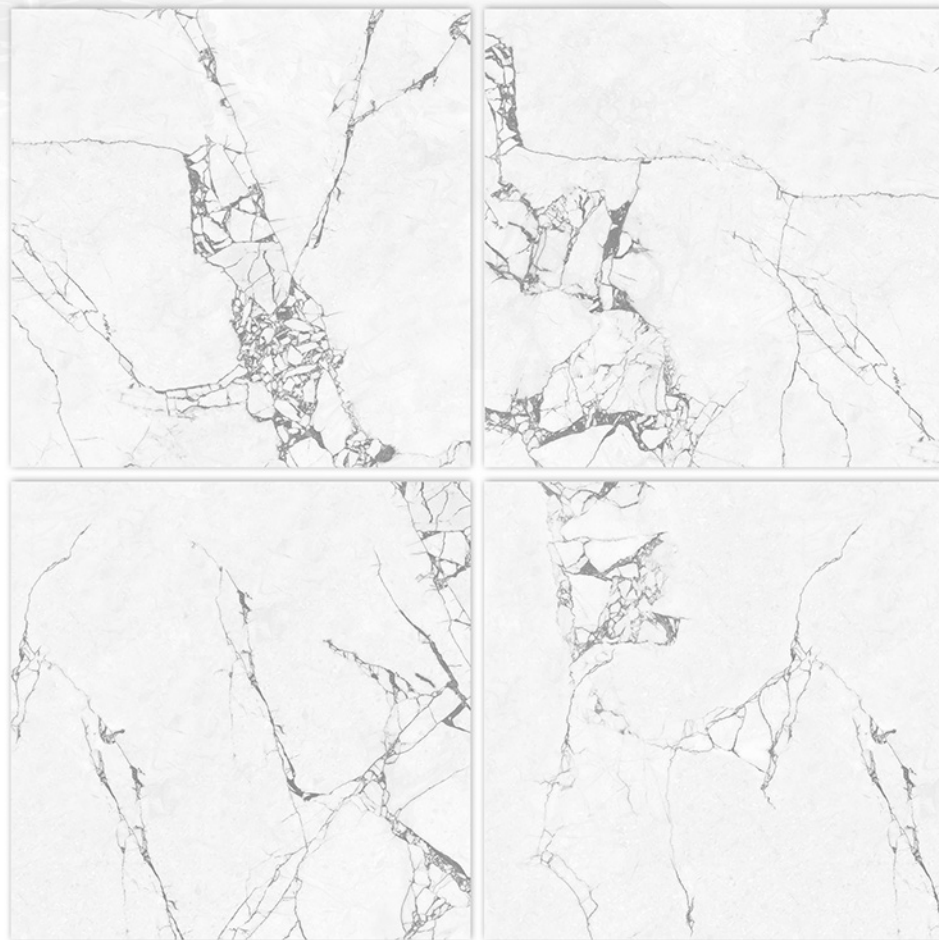

SIZE
600X
600MM

FINISH
GLOSSY

RANDOM
04

GVT	PIECES/BOX	AREA/BOX
600X600	4 PCS	1.44. sq.mtr

VECTOR SILVER