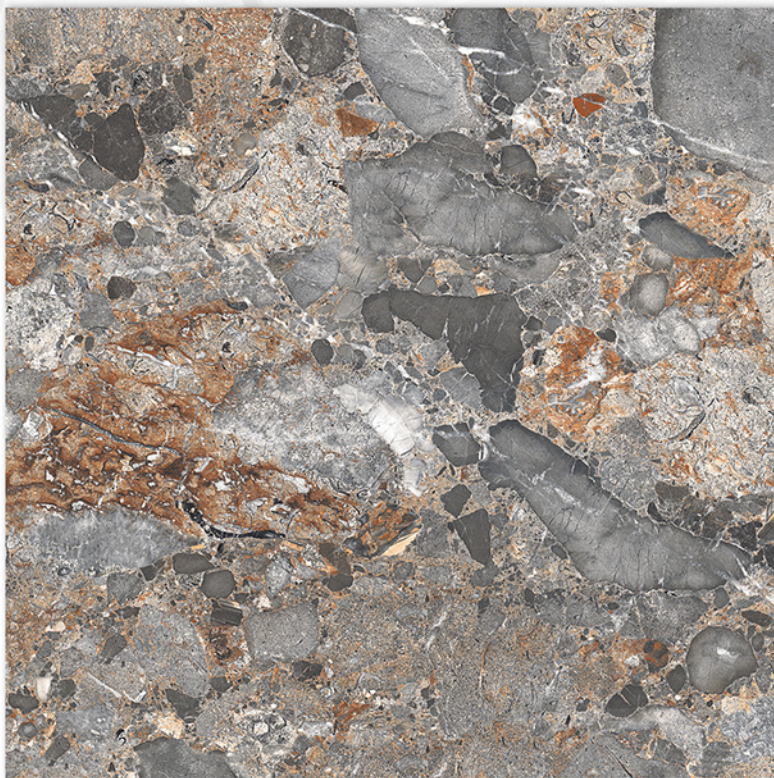

SIZE
600X
600MM

FINISH
CARVING
MATT

RANDOM
04

GVT	PIECES/BOX	AREA/BOX
600X600	4 PCS	1.44. sq.mtr

STONELLA NATURAL