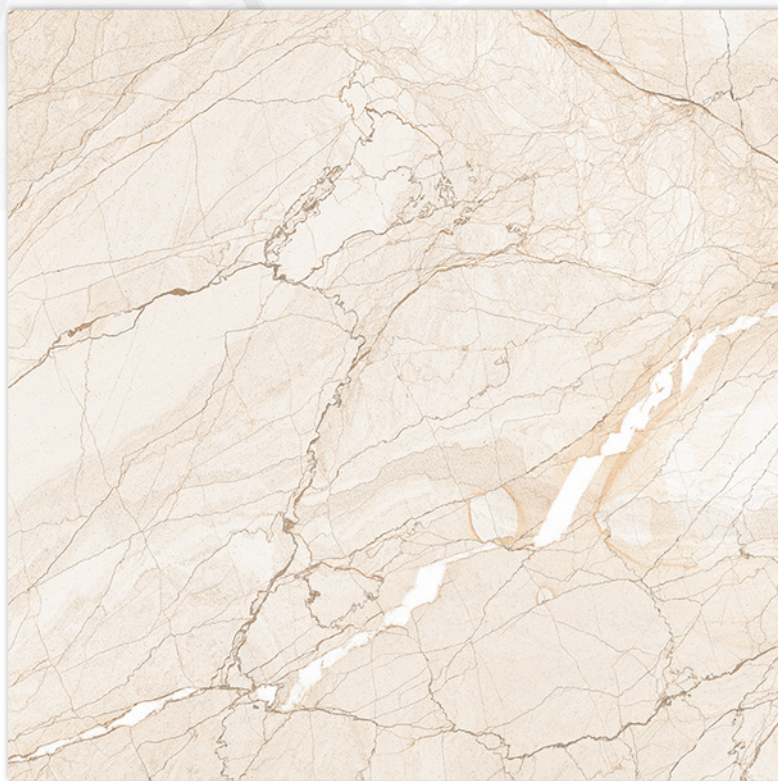

SIZE
600X
600MM

FINISH
CARVING
MATT

RANDOM
04

GVT	PIECES/BOX	AREA/BOX
600X600	4 PCS	1.44. sq.mtr

CAMPUS CREMA