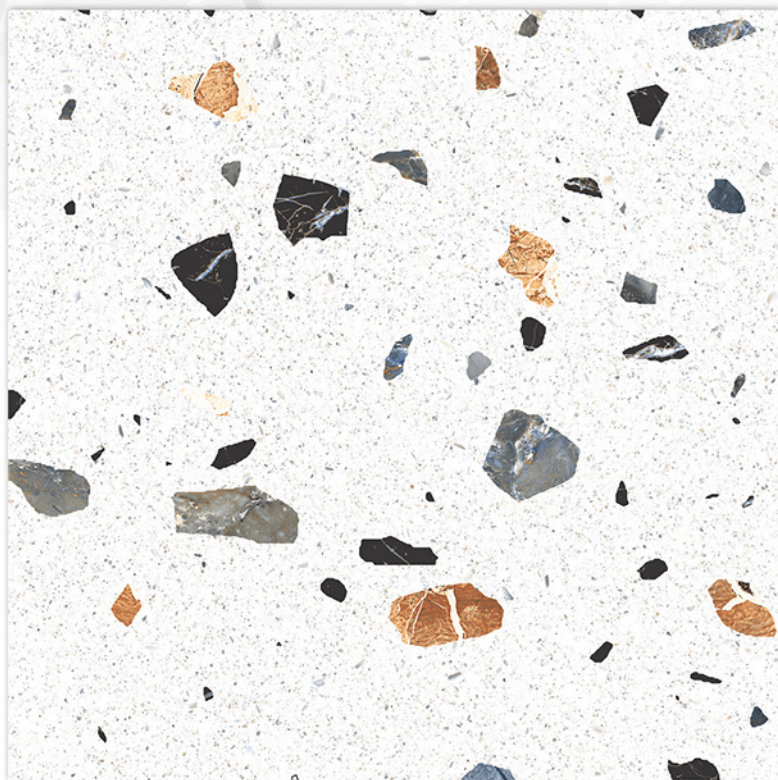

SIZE
600X
600MM

FINISH
CARVING
MATT

RANDOM
04

GVT	PIECES/BOX	AREA/BOX
600X600	4 PCS	1.44. sq.mtr

MARMOS MULTY