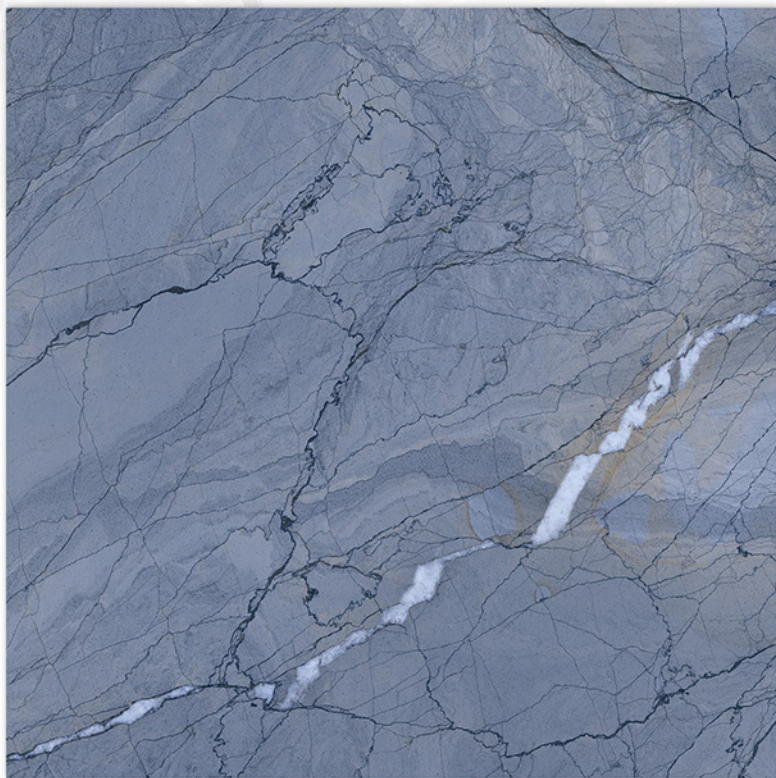

SIZE
600X
600MM

FINISH
CARVING
MATT

RANDOM
04

GVT	PIECES/BOX	AREA/BOX
600X600	4 PCS	1.44. sq.mtr

CAMPUS BLUE