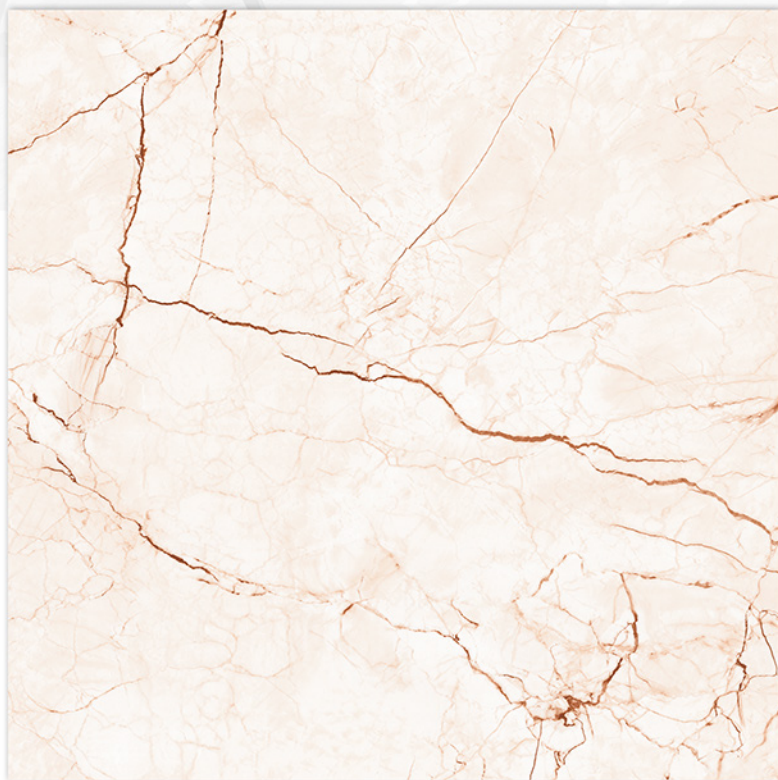

SIZE
600X
600MM

FINISH
CARVING
MATT

RANDOM
04

GVT	PIECES/BOX	AREA/BOX
600X600	4 PCS	1.44. sq.mtr

MARKINA BROWN