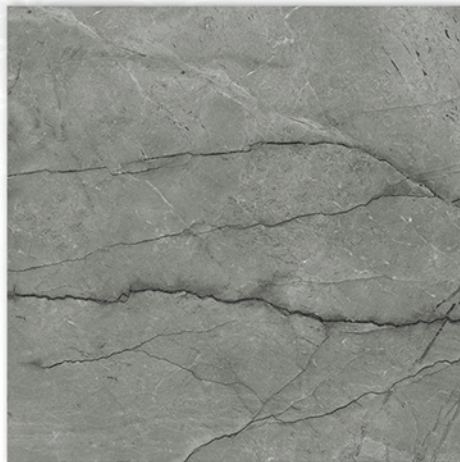

SIZE
600X
600MM

FINISH
CARVING
MATT

RANDOM
04

GVT	PIECES/BOX	AREA/BOX
600X600	4 PCS	1.44. sq.mtr

HARMS GREY