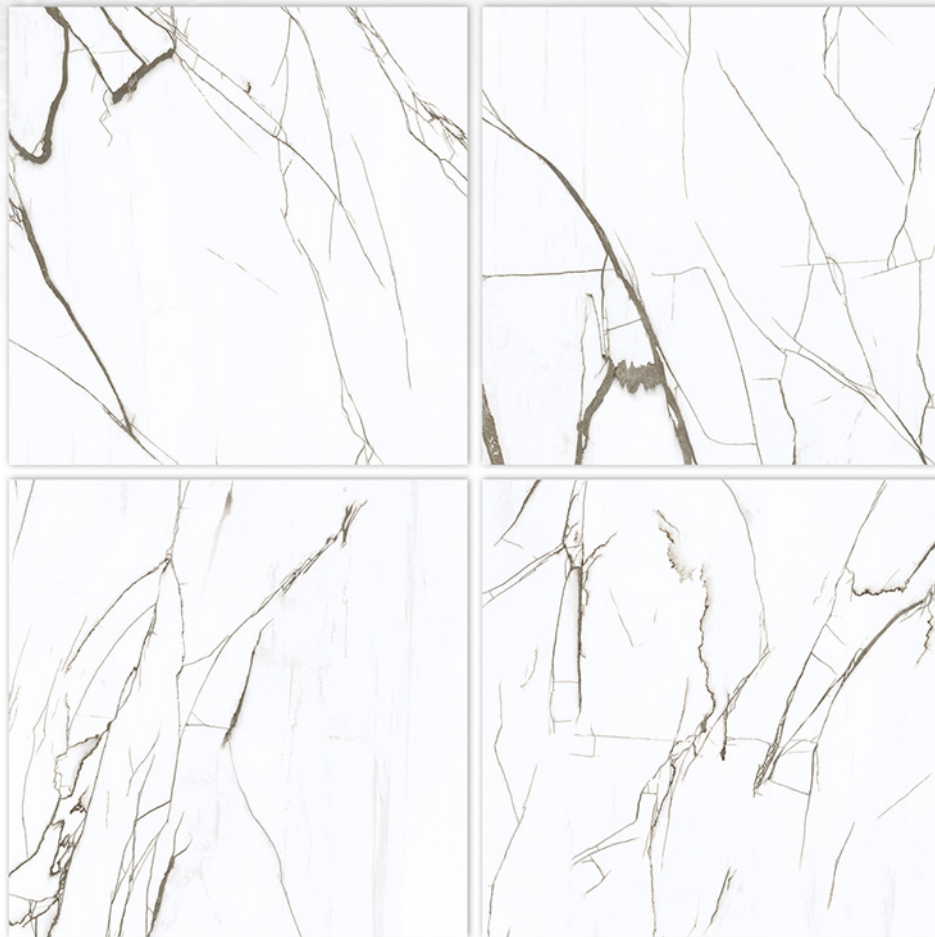

SIZE
600X
600MM

FINISH
CARVING
MATT

RANDOM
04

GVT	PIECES/BOX	AREA/BOX
600X600	4 PCS	1.44. sq.mtr

MACAUBA WHITE