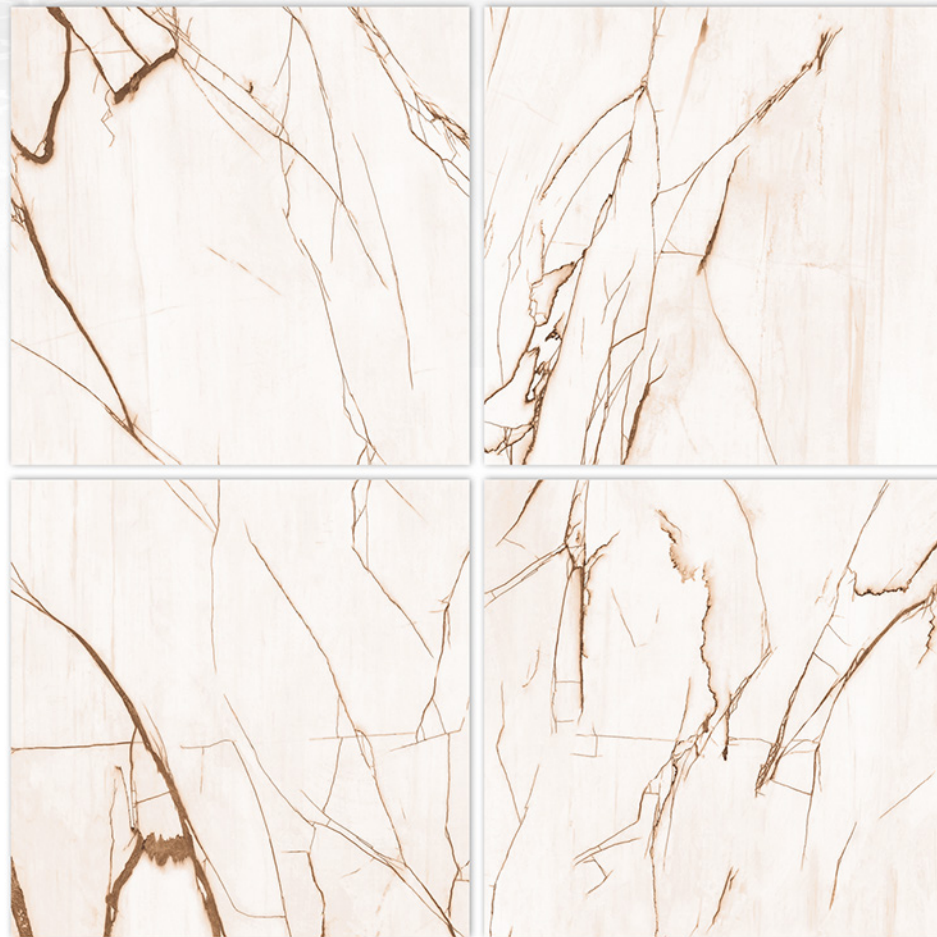

SIZE
600X
600MM

FINISH
CARVING
MATT

RANDOM
04

GVT	PIECES/BOX	AREA/BOX
600X600	4 PCS	1.44. sq.mtr

MACAUBA CREMA