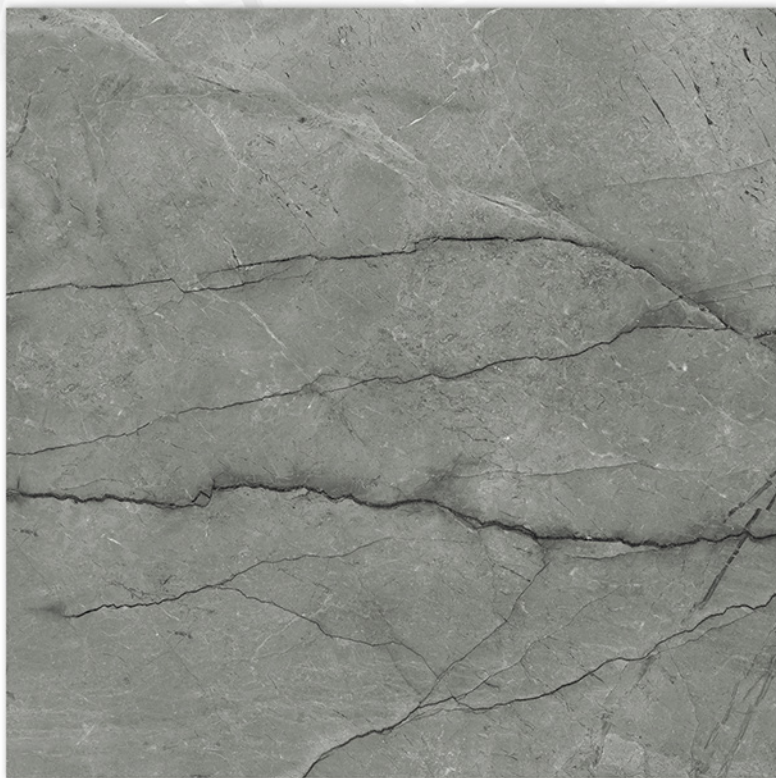

SIZE
600X
600MM

FINISH
CARVING
MATT

RANDOM
04

GVT	PIECES/BOX	AREA/BOX
600X600	4 PCS	1.44. sq.mtr

HARMS GREY