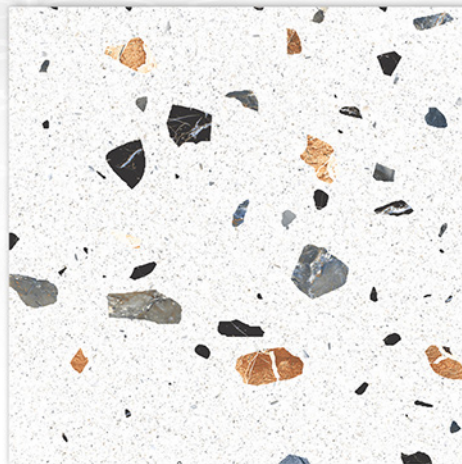

SIZE
600X
600MM

FINISH
CARVING
MATT

RANDOM
04

GVT	PIECES/BOX	AREA/BOX
600X600	4 PCS	1.44. sq.mtr

MARMOS MULTY