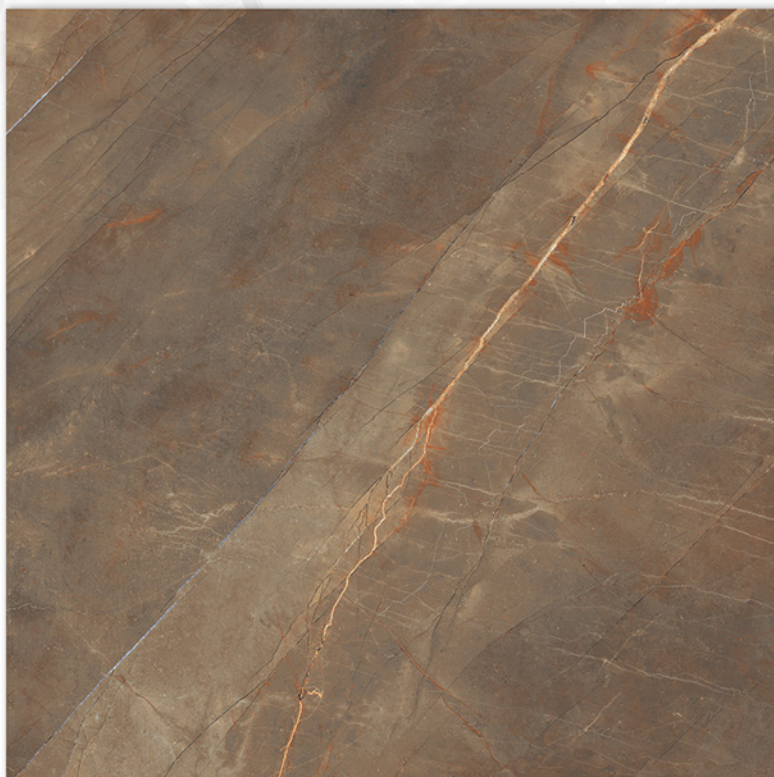

SIZE | FINISH | RANDOM
600X | CARVING
600MM | MATT | **04**

GVT	PIECES/BOX	AREA/BOX
600X600	4 PCS	1.44. sq.mtr

ARMANI BROWN