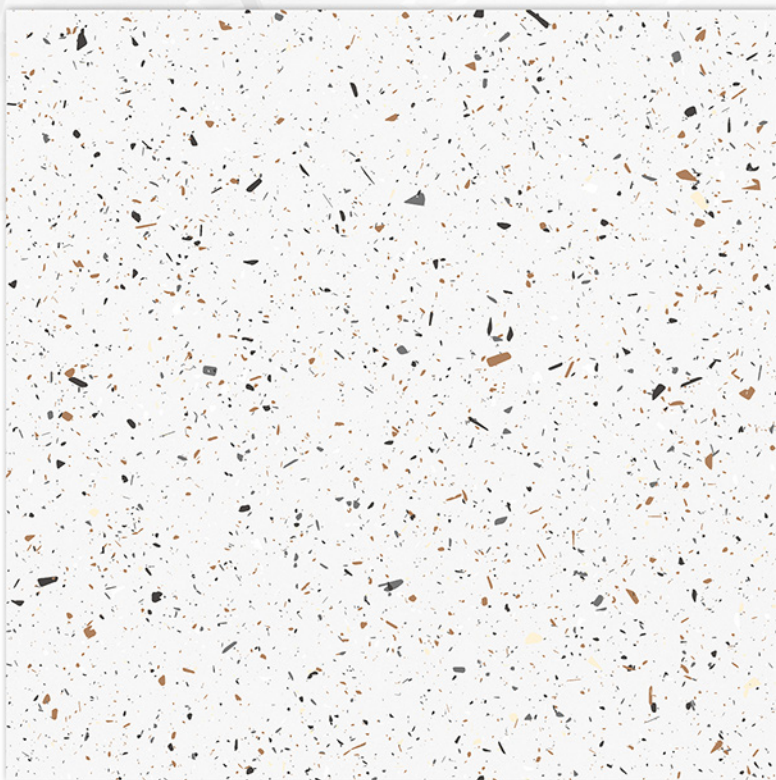

SIZE
600X
600MM

FINISH
CARVING
MATT

RANDOM
01

GVT	PIECES/BOX	AREA/BOX
600X600	4 PCS	1.44. sq.mtr

MAGICIAN LIGHT