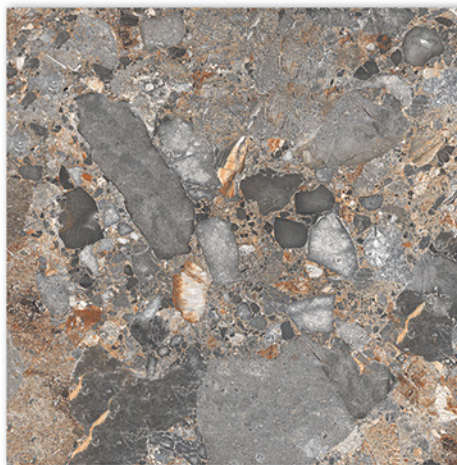

SIZE
600X
600MM

FINISH
CARVING
MATT

RANDOM
04

GVT	PIECES/BOX	AREA/BOX
600X600	4 PCS	1.44. sq.mtr

STONELLA NATURAL