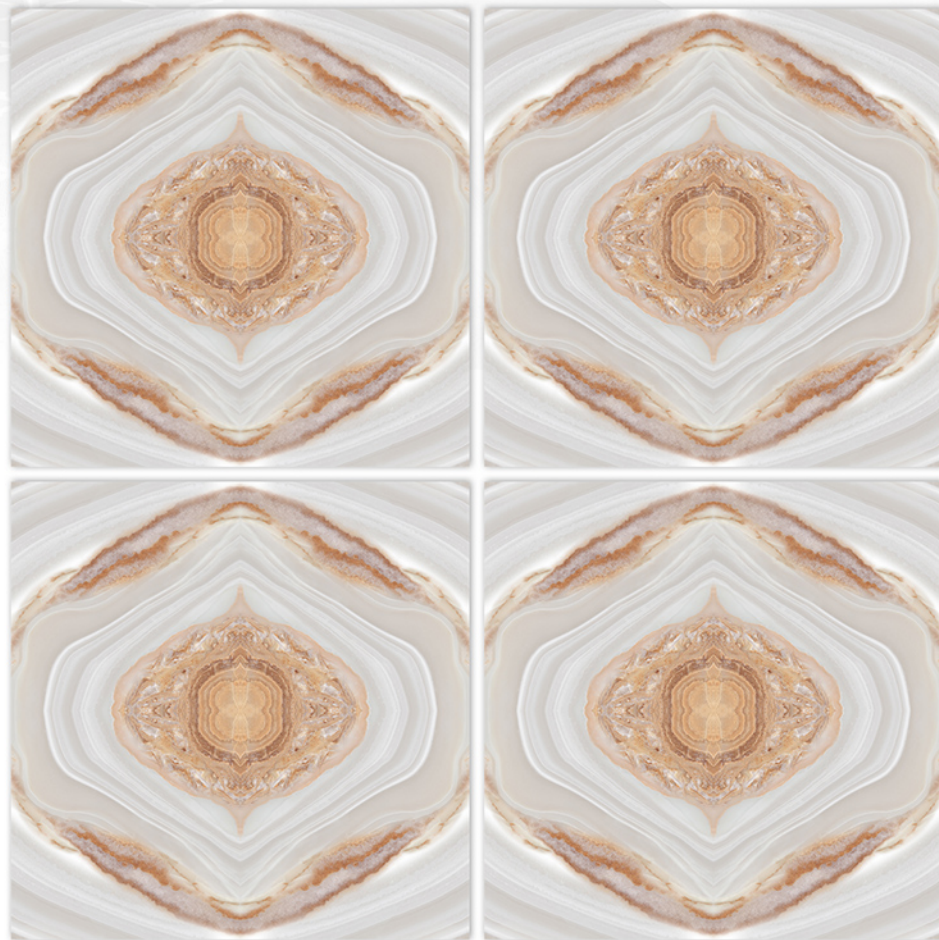

SIZE
600X
600MM

FINISH
GLOSSY

RANDOM
01

GVT	PIECES/BOX	AREA/BOX
600X600	4 PCS	1.44. sq.mtr

GLACIER BROWN