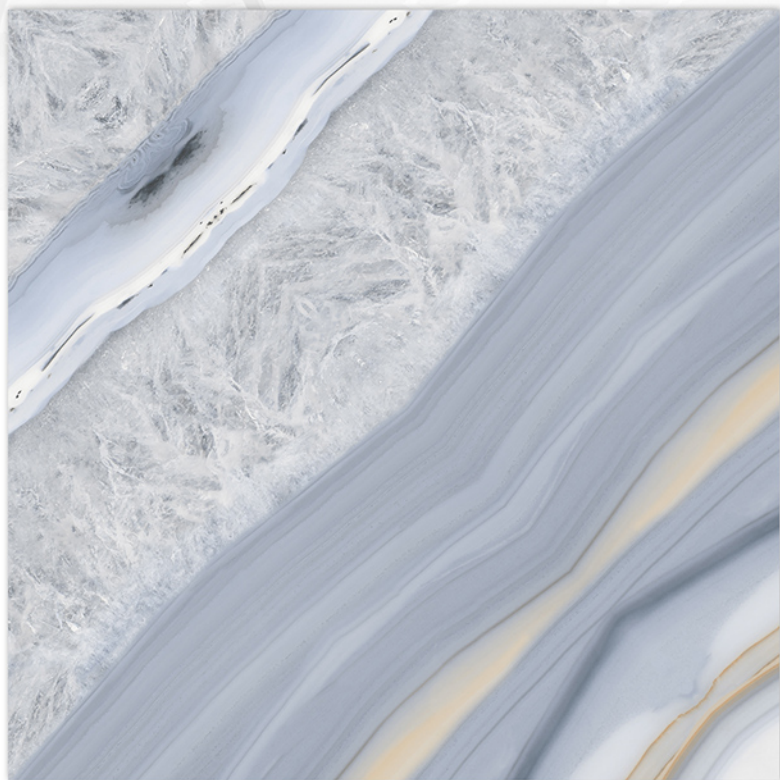

FLUDIC BROWN

SIZE
600X
600MM

FINISH
GLOSSY

RANDOM
01

GVT	PIECES/BOX	AREA/BOX
600X600	4 PCS	1.44. sq.mtr

GEMSTONE BLUE

SIZE
600X
600MM

FINISH
GLOSSY