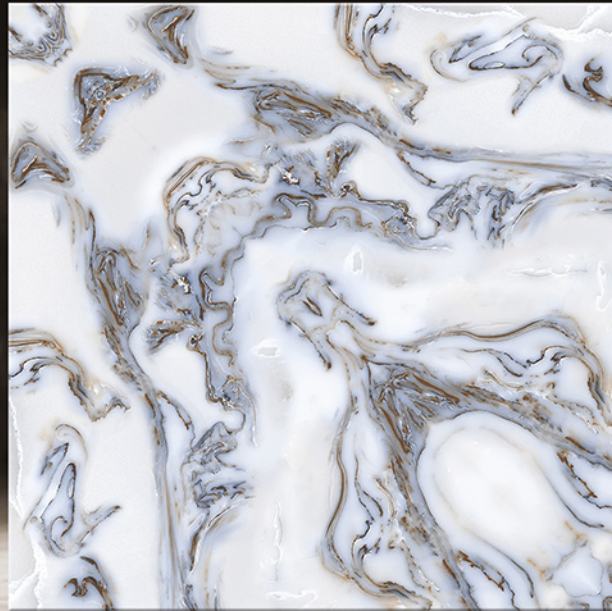

600X600MM
GVT/PGVT

600X600MM
GVT/PGVT

2.0
Glossy
Shine Your Brightest

ABOUT SURFACE

Glossy Surface Surface with bright and shiny finish. Their surface give bounce light all around the space. Glossy floor tiles and wall tiles are excellent option for creating more lighting and glazing for each space.