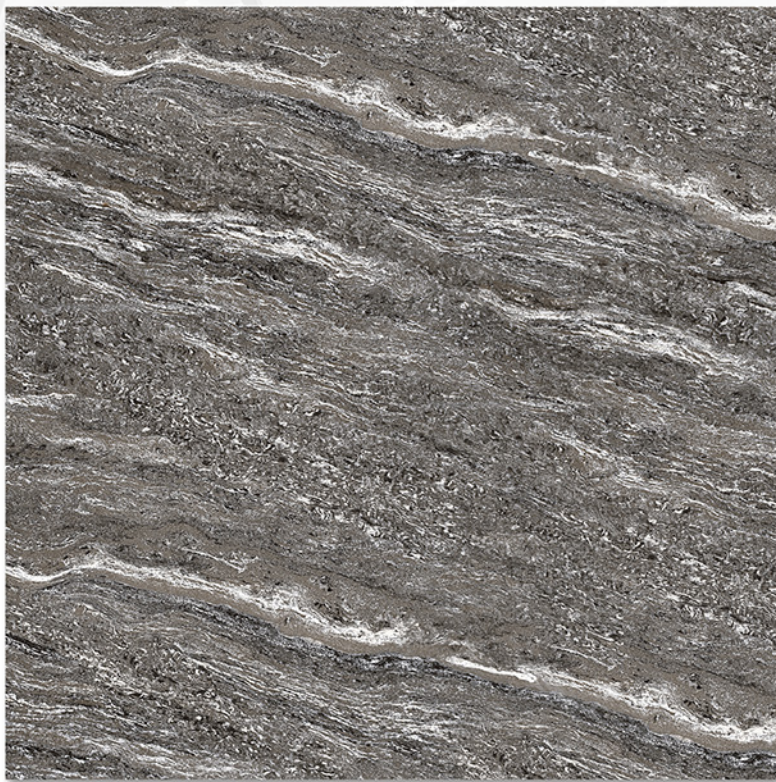

SIZE
600X
600MM

FINISH
GLOSSY
FINISH

RANDOM
01

GVT	PIECES/BOX	AREA/BOX
600X600	4 PCS	1.44. sq.mtr

DOLIC GREY