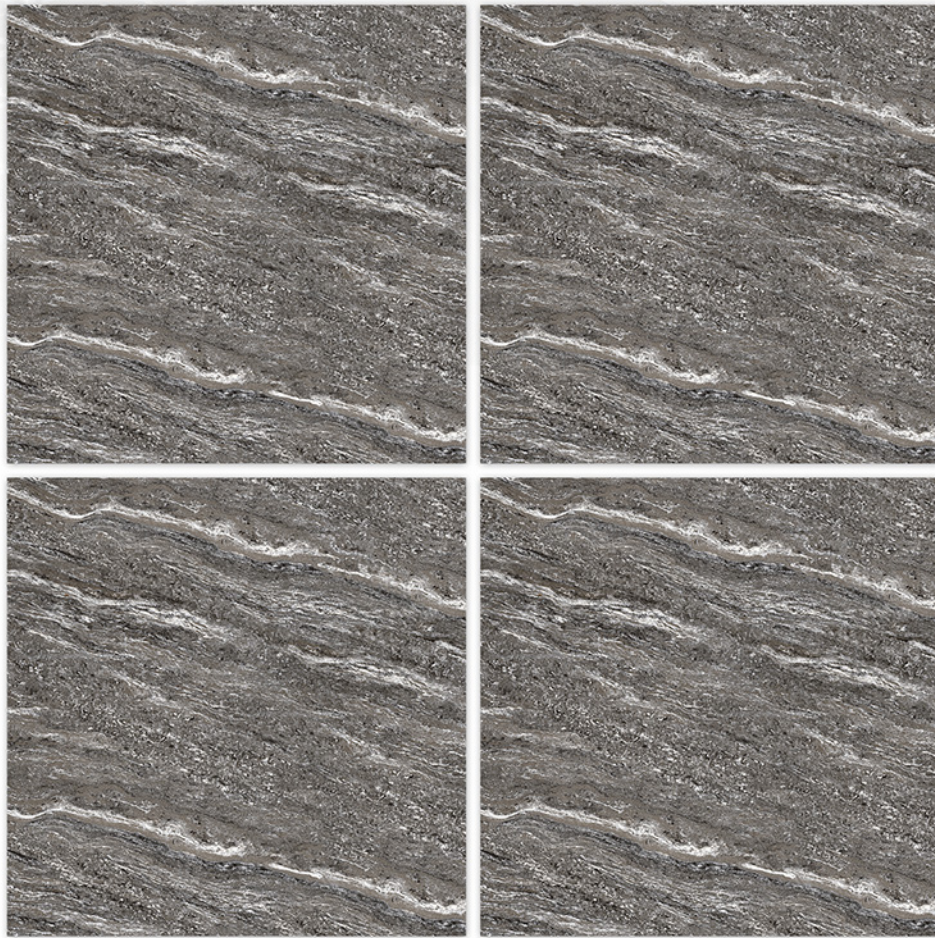

SIZE
600X
600MM

FINISH
GLOSSY
FINISH

RANDOM
01

GVT	PIECES/BOX	AREA/BOX
600X600	4 PCS	1.44. sq.mtr

DOLIC GREY