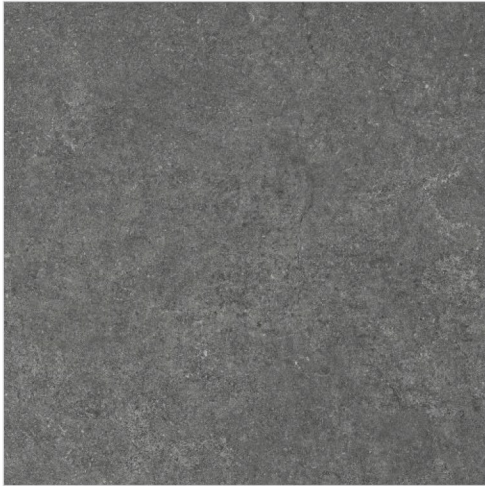

COLORBODY
R11 SURFACE

600x600mm

Available Sizes

600x1200mm
600x900mm

20 mm **OUTDOOR PORCELAIN**

5 **RANDOM**

ZENITH STONE
DESIGN FOR DREAM SPACE

ARKOSE BLACK