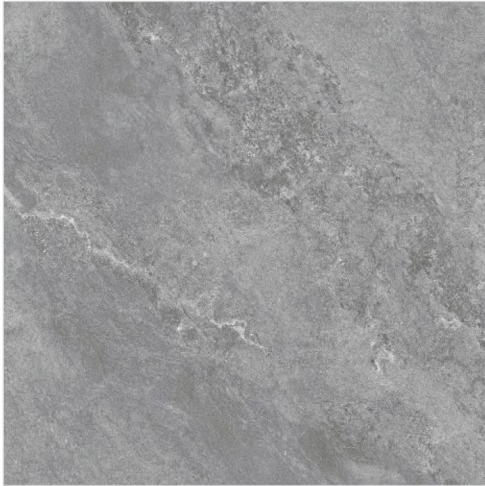

COLORBODY
R11 SURFACE

600x600mm

Available Sizes

600x1200mm
600x900mm

20 mm **OUTDOOR PORCELAIN**

10 **RANDOM**

ZENITH STONE
DESIGN YOUR DREAM SPACE

JUPITER GREY