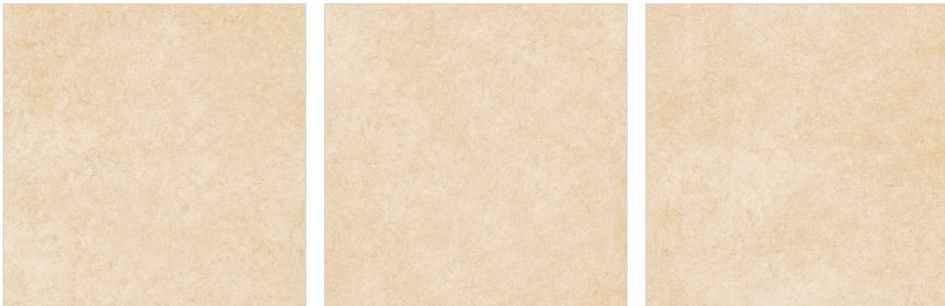

COLORBODY
R11 SURFACE

600x600mm

Available Sizes

600x1200mm
600x900mm

20 mm **OUTDOOR**
PORCELAIN

8
RANDOM