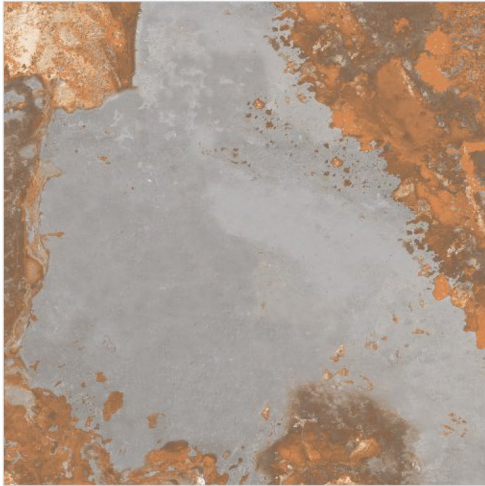

TURBO BROWN GREY