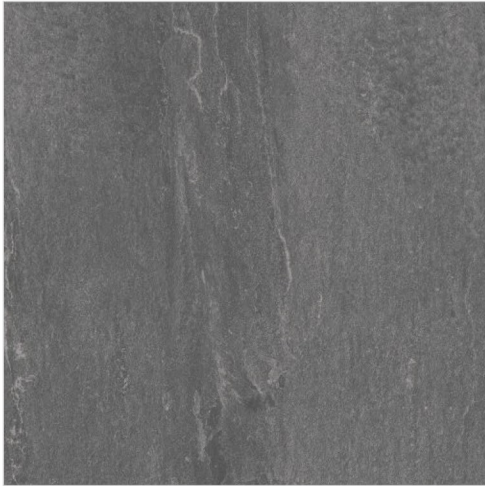

QUARTZ WHITE

COLORBODY
R11 SURFACE

600x600mm

Available Sizes

600x1200mm
600x900mm

20 mm **OUTDOOR**
PORCELAIN

8
RANDOM

QUARTZ BLACK