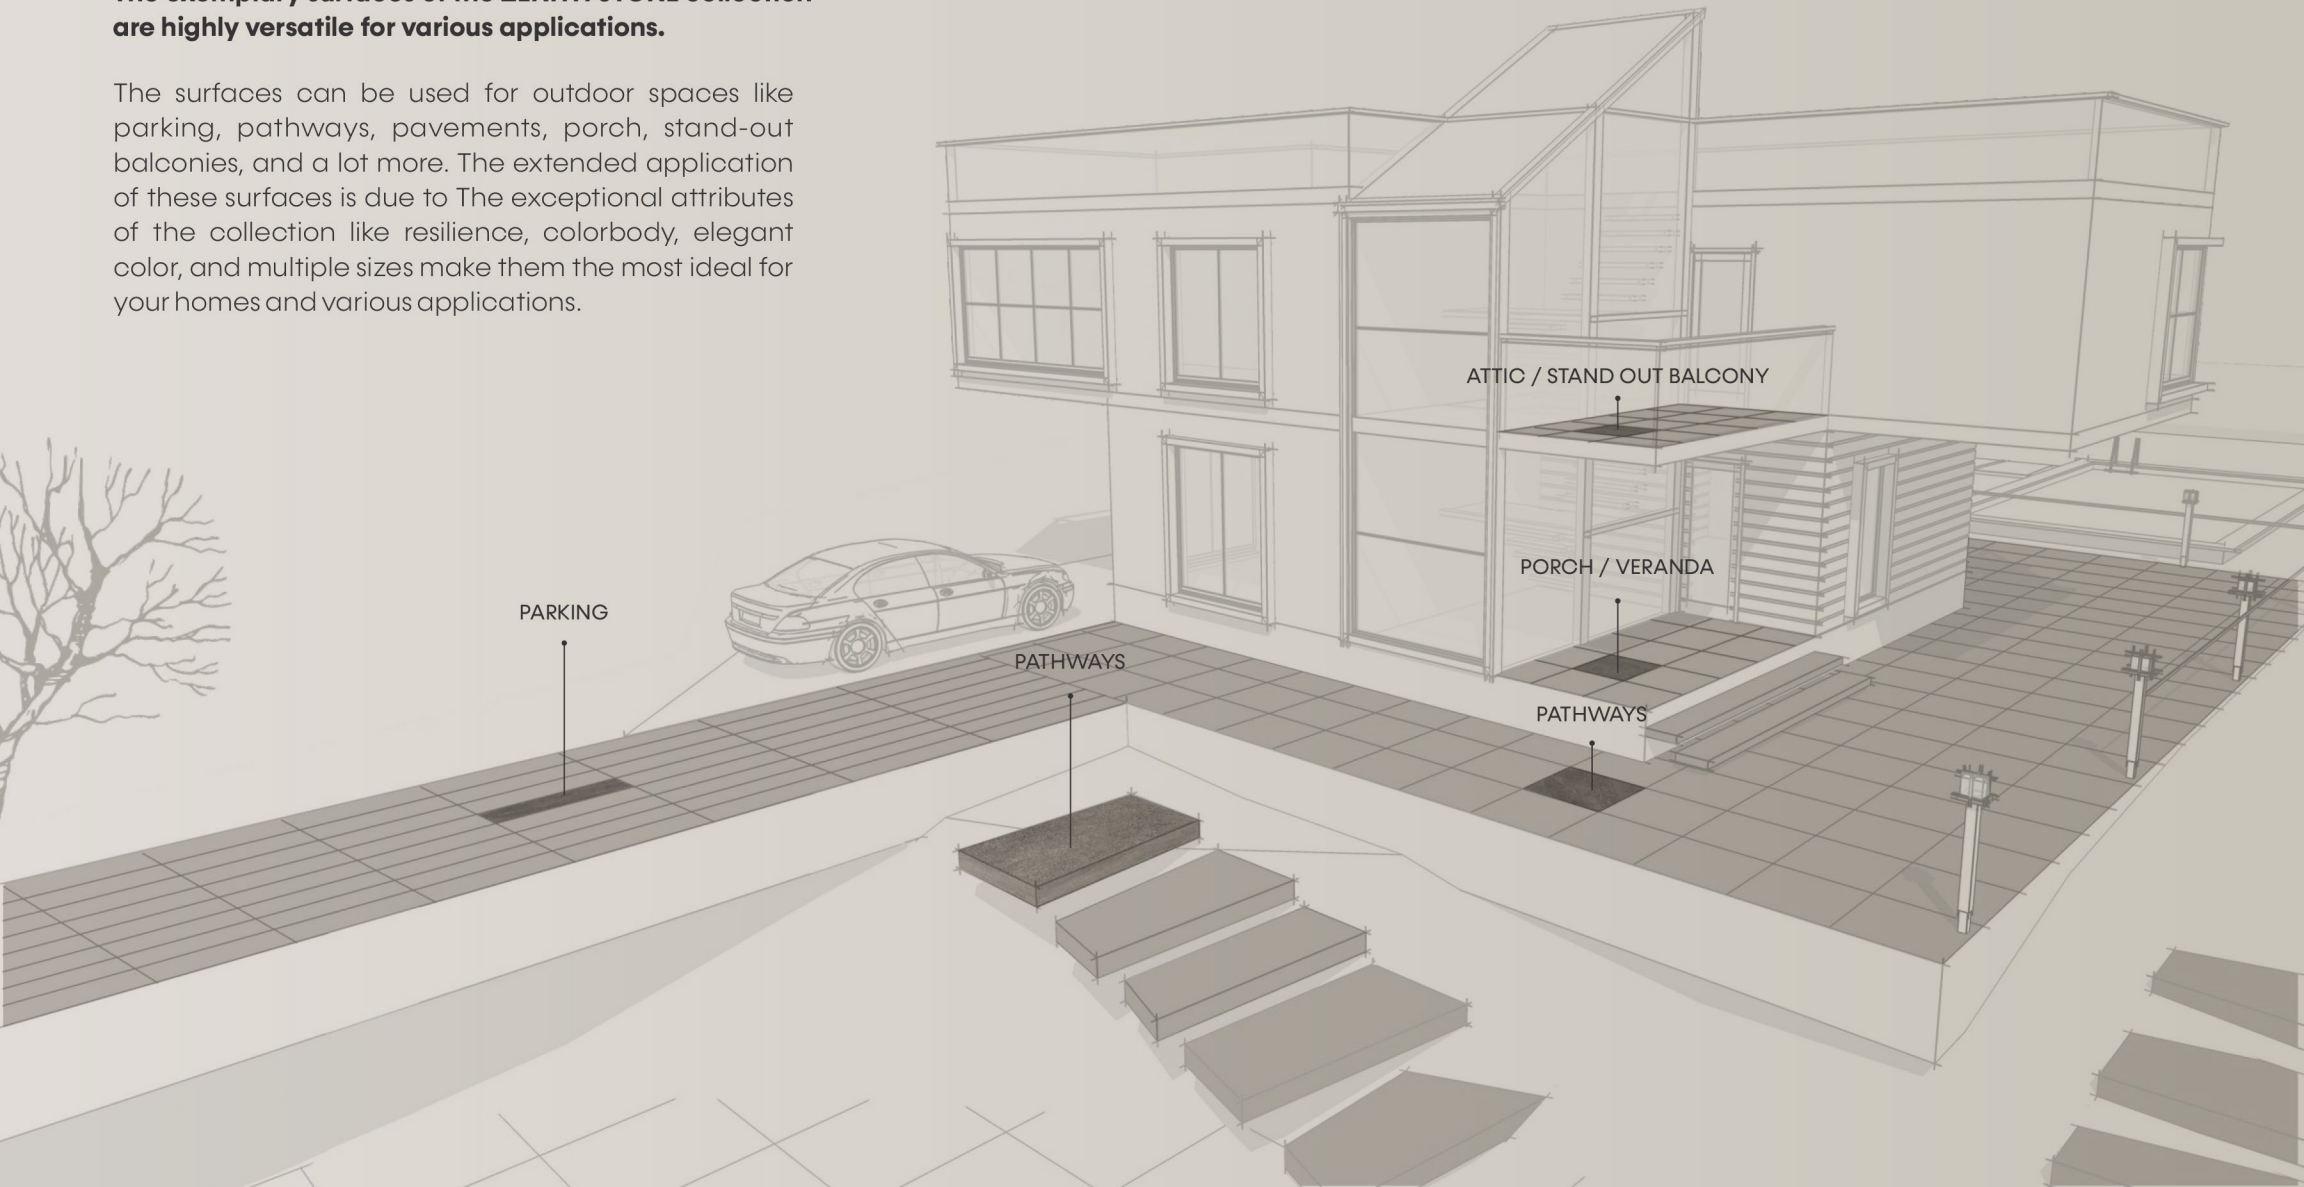

600x1200mm
60x120cm

600x900mm
60x90cm

600x600mm
60x60cm

The exemplary surfaces of the ZENITH STONE collection are highly versatile for various applications.

The surfaces can be used for outdoor spaces like parking, pathways, pavements, porch, stand-out balconies, and a lot more. The extended application of these surfaces is due to the exceptional attributes of the collection like resilience, colorbody, elegant color, and multiple sizes make them the most ideal for your homes and various applications.