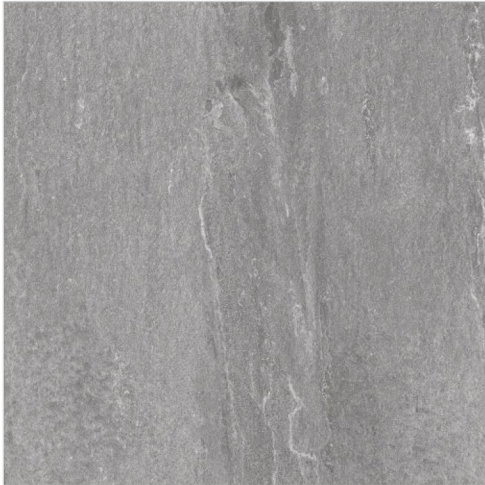

COLORBODY
R11 SURFACE

600x600mm

Available Sizes

600x1200mm
600x900mm

20 mm **OUTDOOR**
PORCELAIN

10
RANDOM

ZENITHSTONE
DESIGN YOUR DREAM SPACE

QUARTZ GREY