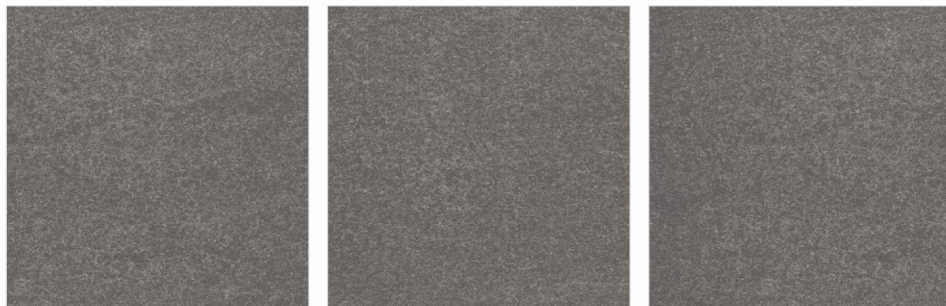

COLORBODY
R11 SURFACE

600x600mm

Available Sizes

600x1200mm
600x900mm

20 mm **OUTDOOR**
PORCELAIN

5
RANDOM

ZENITH STONE
DESIGN YOUR DREAM SPACE

FOSSIL BLACK