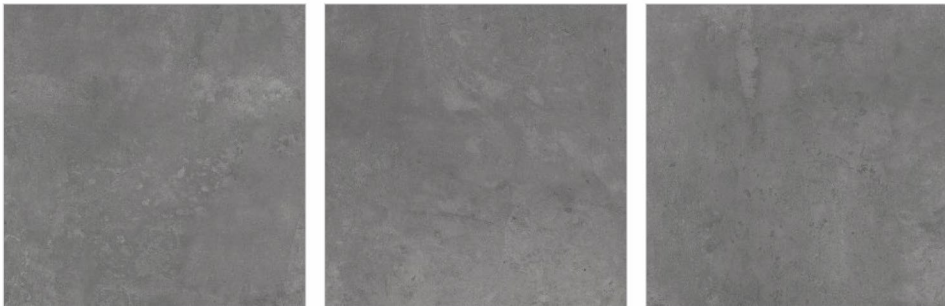

COLORBODY
R11 SURFACE

600x600mm

Available Sizes

600x1200mm
600x900mm

20 mm **OUTDOOR PORCELAIN**

7
RANDOM

BENITO GREY

COLORBODY
R11 SURFACE