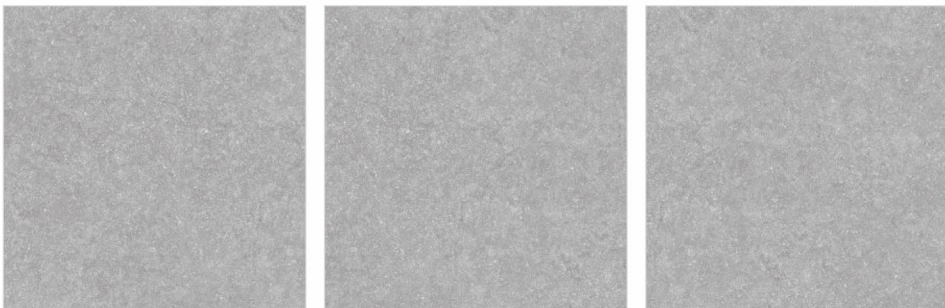

COLORBODY
R11 SURFACE

600x600mm

Available Sizes

600x1200mm
600x900mm

20 mm **OUTDOOR PORCELAIN**

6
RANDOM

ZENITH STONE
DESIGN YOUR DREAM SPACE

KANDLA GREY NATURAL