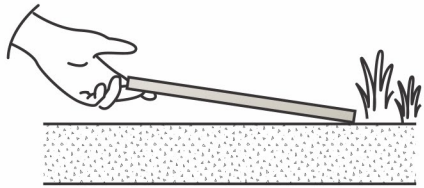

LAYING ON SCREED

The outdoor porcelain tiles can be fixed over screed to create a floor for high performance for use in exceptionally high-stress areas.

HOW TO INSTALL ON SCREED WITH ADHESIVE

Dig up the soil and compact the ground over which tiles will be laid. Place a layer of crushed gravel as a base and thereafter place the tiles including optional steel mesh. Install the tile with the help of an exterior grade elastic adhesive leaving a gap of at least 5mm at every joint.

LAYING ON GRAVEL

The outdoor porcelain tiles of the Zenith Stone collection can be multi-functionally applied on gravel to create fancy and functional outdoor spaces.

HOW TO INSTALL

Dig the soil at least 10cm during warm and dry weather or deeper in a cold or wet climate. Compact the soil at the base at a leaning angle to avoid water stagnation. Place a layer of gravel and compact again. Place a layer of new gravel or sand for a leveled surface. Then, lay the tile leaving a gap of 5mm at joints.

Tile spacers could also be used for easy installation. Level the surface with a straight edge and use a rubber hammer to rectify the minor height differences if any. Fill the joints with a thin layer of sand or polymeric sand.

OUTDOOR LAYING ON RAISED FLOORING

A raised-level flooring can be created on terraces or accessible attics, it is possible to allow water or rainwater drainage.

Prepare an even base with screed with desired slope and levels. Position the pedestal according to the desired size and use the slope corrector, if necessary. Install the tiles as desired and carefully over the frames of the pedestals or on the pedestals directly. During the installation process, correctly adjust each pedestal to achieve a smooth flat floor.