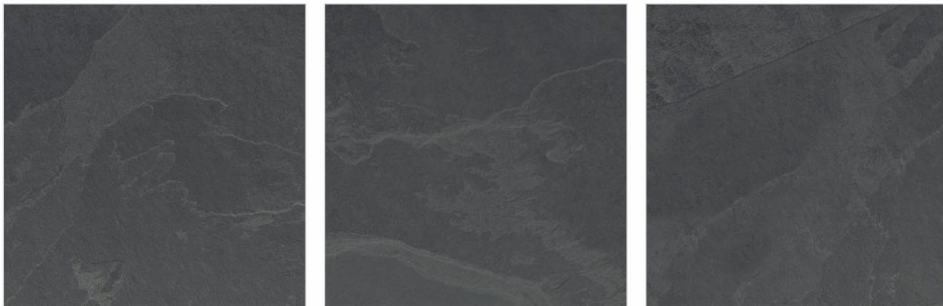

BLACK SLATE NATURAL

COLORBODY
R11 SURFACE

600x600mm

Available Sizes

600x1200mm
600x900mm

20 mm **OUTDOOR**
PORCELAIN

7
RANDOM

LAKE GRIGIO