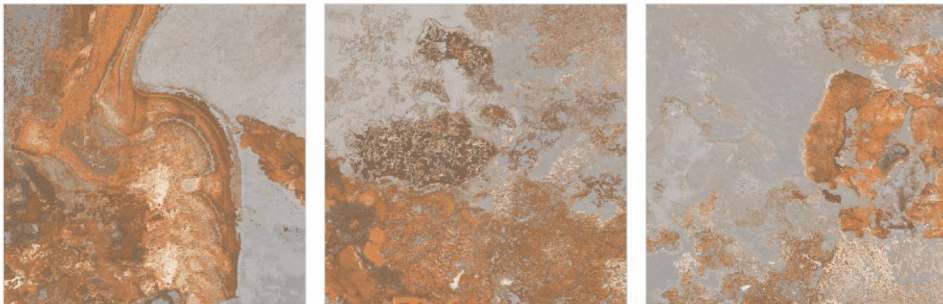

COLORBODY
R11 SURFACE

600x600mm

Available Sizes

600x1200mm
600x900mm

20 mm **OUTDOOR PORCELAIN**

6 **RANDOM**