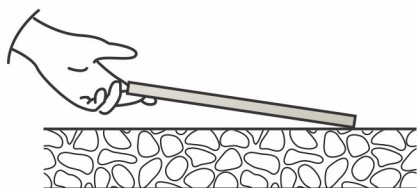

On Gravel Base

To install the surfaces on a gravel base in your grass area, place tiles to mark and check arrangement. Mark around the tiles and dig out the top layer of the grass. In the hollow space fill gravel and lay tiles firmly.

Direct

To install tiles on the grass directly, place tiles to mark and check arrangement. Mark around the tiles and remove them. Dig out the top layer of the grass and place tiles firmly in the hollow keeping proper distance between tiles.

LAYING ON SCREED

The outdoor porcelain tiles can be fixed over screed to create a floor for high performance for use in exceptionally high-stress areas.

HOW TO INSTALL ON SCREED WITH ADHESIVE

Dig up the soil and compact the ground over which tiles will be laid. Place a layer of crushed gravel as a base and thereafter place the tiles including optional steel mesh. Install the tile with the help of an exterior grade elastic adhesive leaving a gap of at least 5mm at every joint.

LAYING ON GRAVEL

The outdoor porcelain tiles of the Zenith Stone collection can be multi-functionally applied on gravel to create fancy and functional outdoor spaces.

HOW TO INSTALL

Dig the soil at least 10cm during warm and dry weather or deeper in a cold or wet climate. Compact the soil at the base at a leaning angle to avoid water stagnation. Place a layer of gravel and compact again. Place a layer of new gravel or sand for a leveled surface. Then, lay the tile leaving a gap of 5mm at joints.