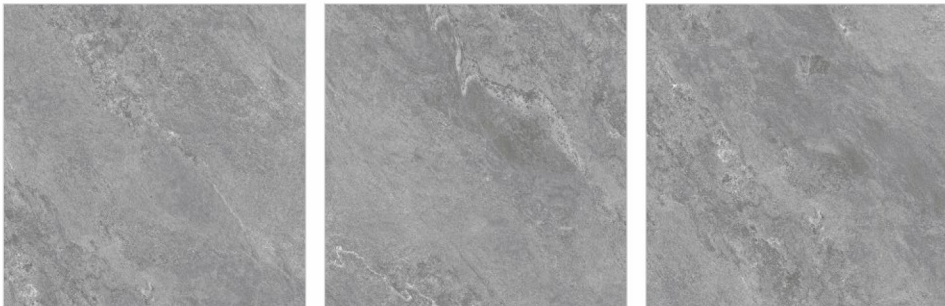

COLORBODY
R11 SURFACE

600x600mm

Available Sizes

600x1200mm
600x900mm

20 mm **OUTDOOR PORCELAIN**

4
RANDOM

JUPITER BLACK

COLORBODY
R11 SURFACE