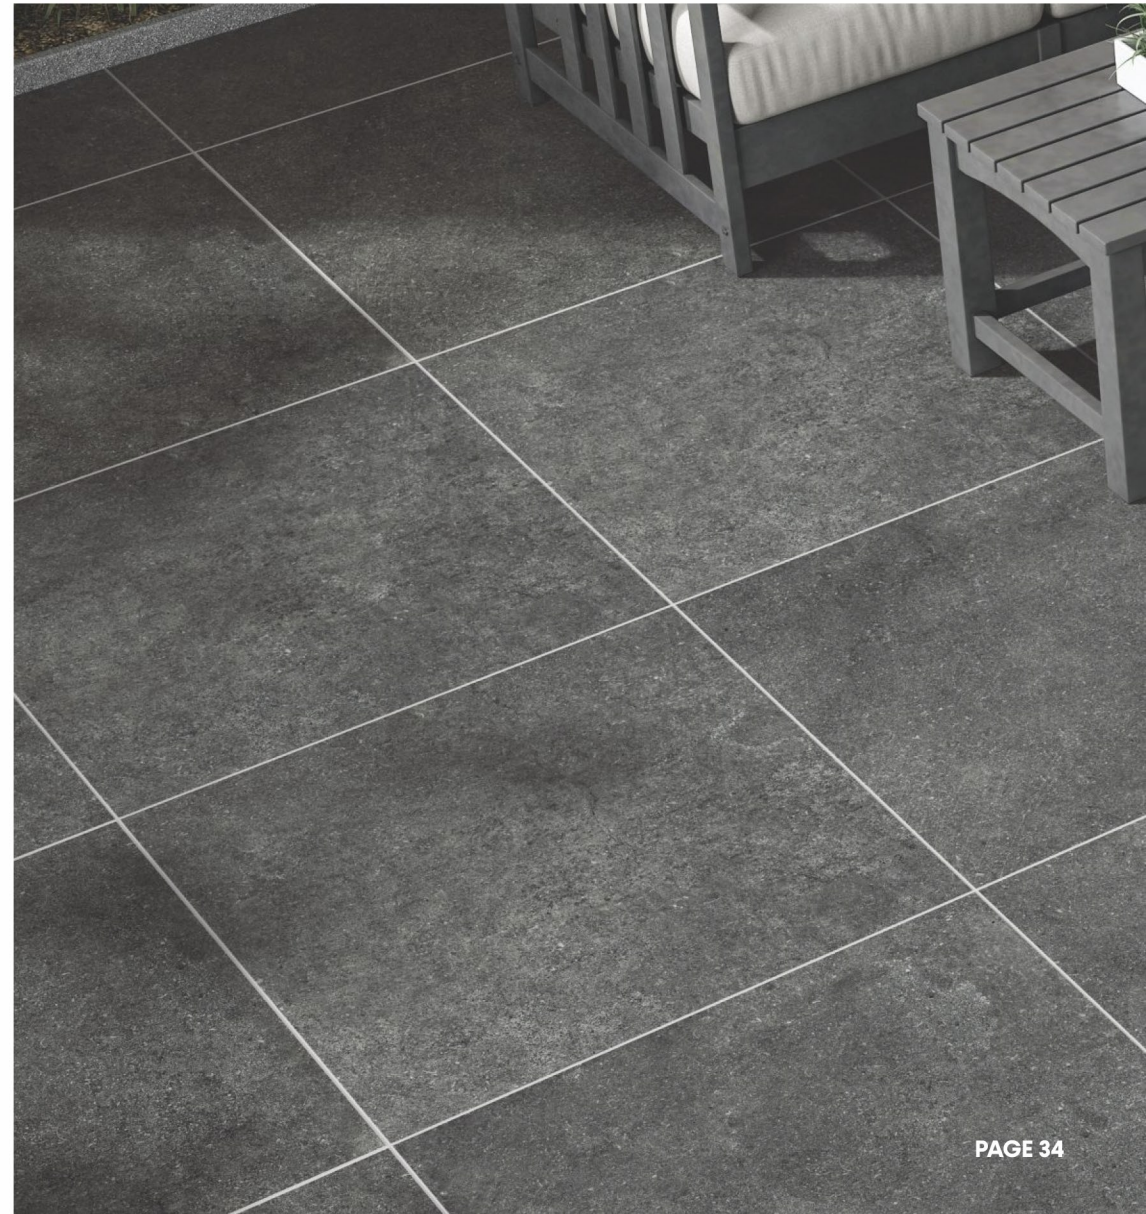

COLORBODY
R11 SURFACE

600x600mm

Available Sizes

600x1200mm
600x900mm

20 mm **OUTDOOR PORCELAIN**

11
RANDOM

ZENITH STONE
DESIGN YOUR DREAM SPACE

ARKOSE GREY