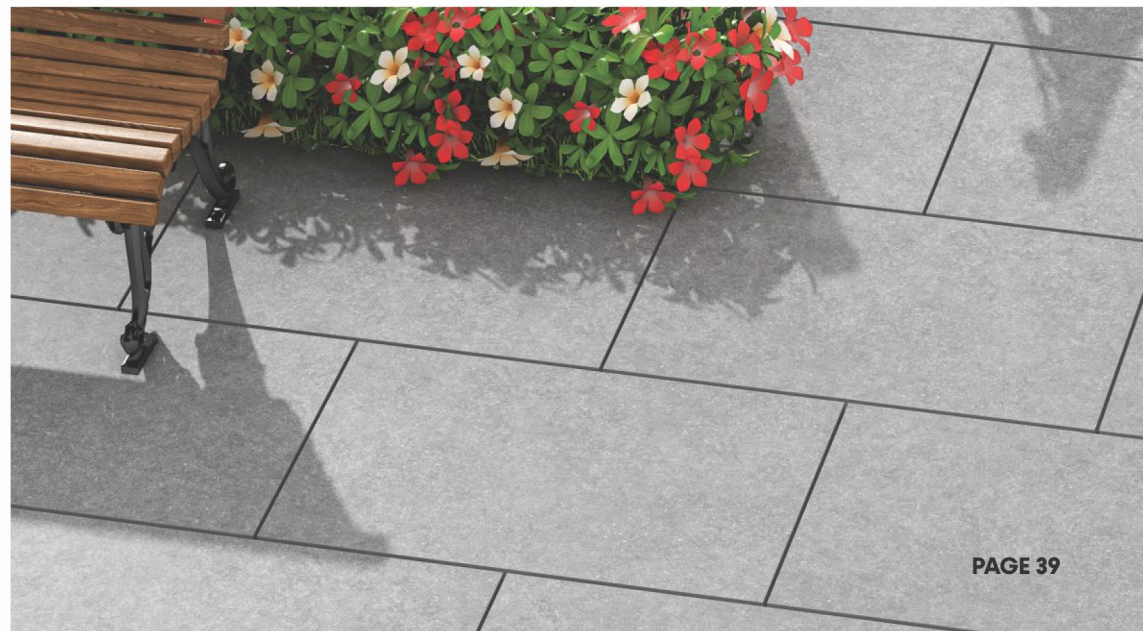

COLORBODY
R11 SURFACE

600x900mm

Available Sizes

600x1200mm

600x600mm

20 mm **OUTDOOR**
PORCELAIN

5
RANDOM