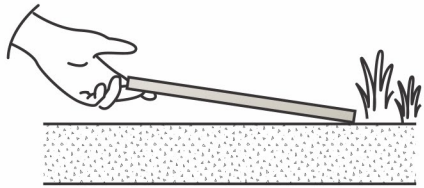

## HOW TO INSTALL ON SCREED WITH ADHESIVE

Dig up the soil and compact the ground over which tiles will be laid. Place a layer of crushed gravel as a base and thereafter place the tiles including optional steel mesh. Install the tile with the help of an exterior grade elastic adhesive leaving a gap of at least 5mm at every joint.

### HOW TO INSTALL

Dig the soil at least 10cm during warm and dry weather or deeper in a cold or wet climate. Compact the soil at the base at a leaning angle to avoid water stagnation. Place a layer of gravel and compact again. Place a layer of new gravel or sand for a leveled surface. Then, lay the tile leaving a gap of 5mm at joints.

Tile spacers could also be used for easy installation. Level the surface with a straight edge and use a rubber hammer to rectify the minor height differences if any. Fill the joints with a thin layer of sand or polymeric sand.

### OUTDOOR LAYING ON RAISED FLOORING

A raised-level flooring can be created on terraces or accessible attics, it is possible to allow water or rainwater drainage.

Prepare an even base with screed with desired slope and levels. Position the pedestal according to the desired size and use the slope corrector, if necessary. Install the tiles as desired and carefully over the frames of the pedestals or on the pedestals directly. During the installation process, correctly adjust each pedestal to achieve a smooth flat floor.