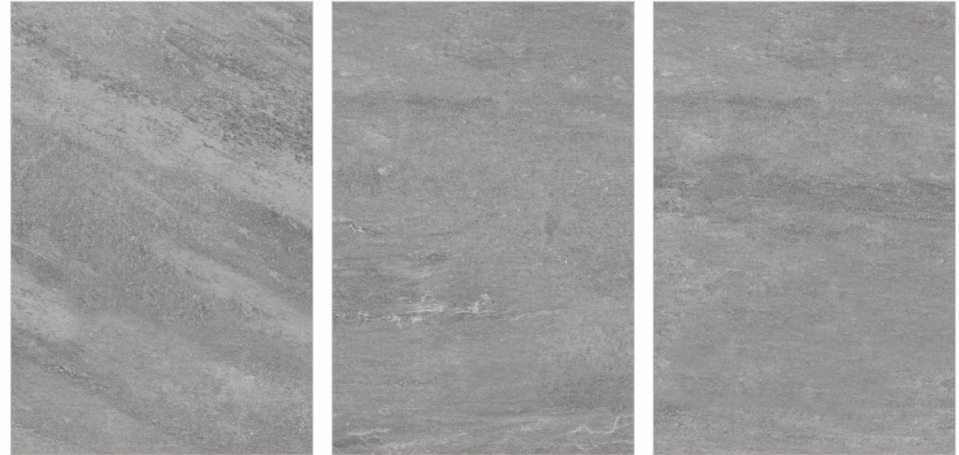

## QUARTZ GREY

**COLORBODY**  
**R11 SURFACE**

**600x900mm**

Available Sizes

**600x1200mm**

**600x600mm**

**20 mm** **OUTDOOR**  
**PORCELAIN**

**7**  
RANDOM