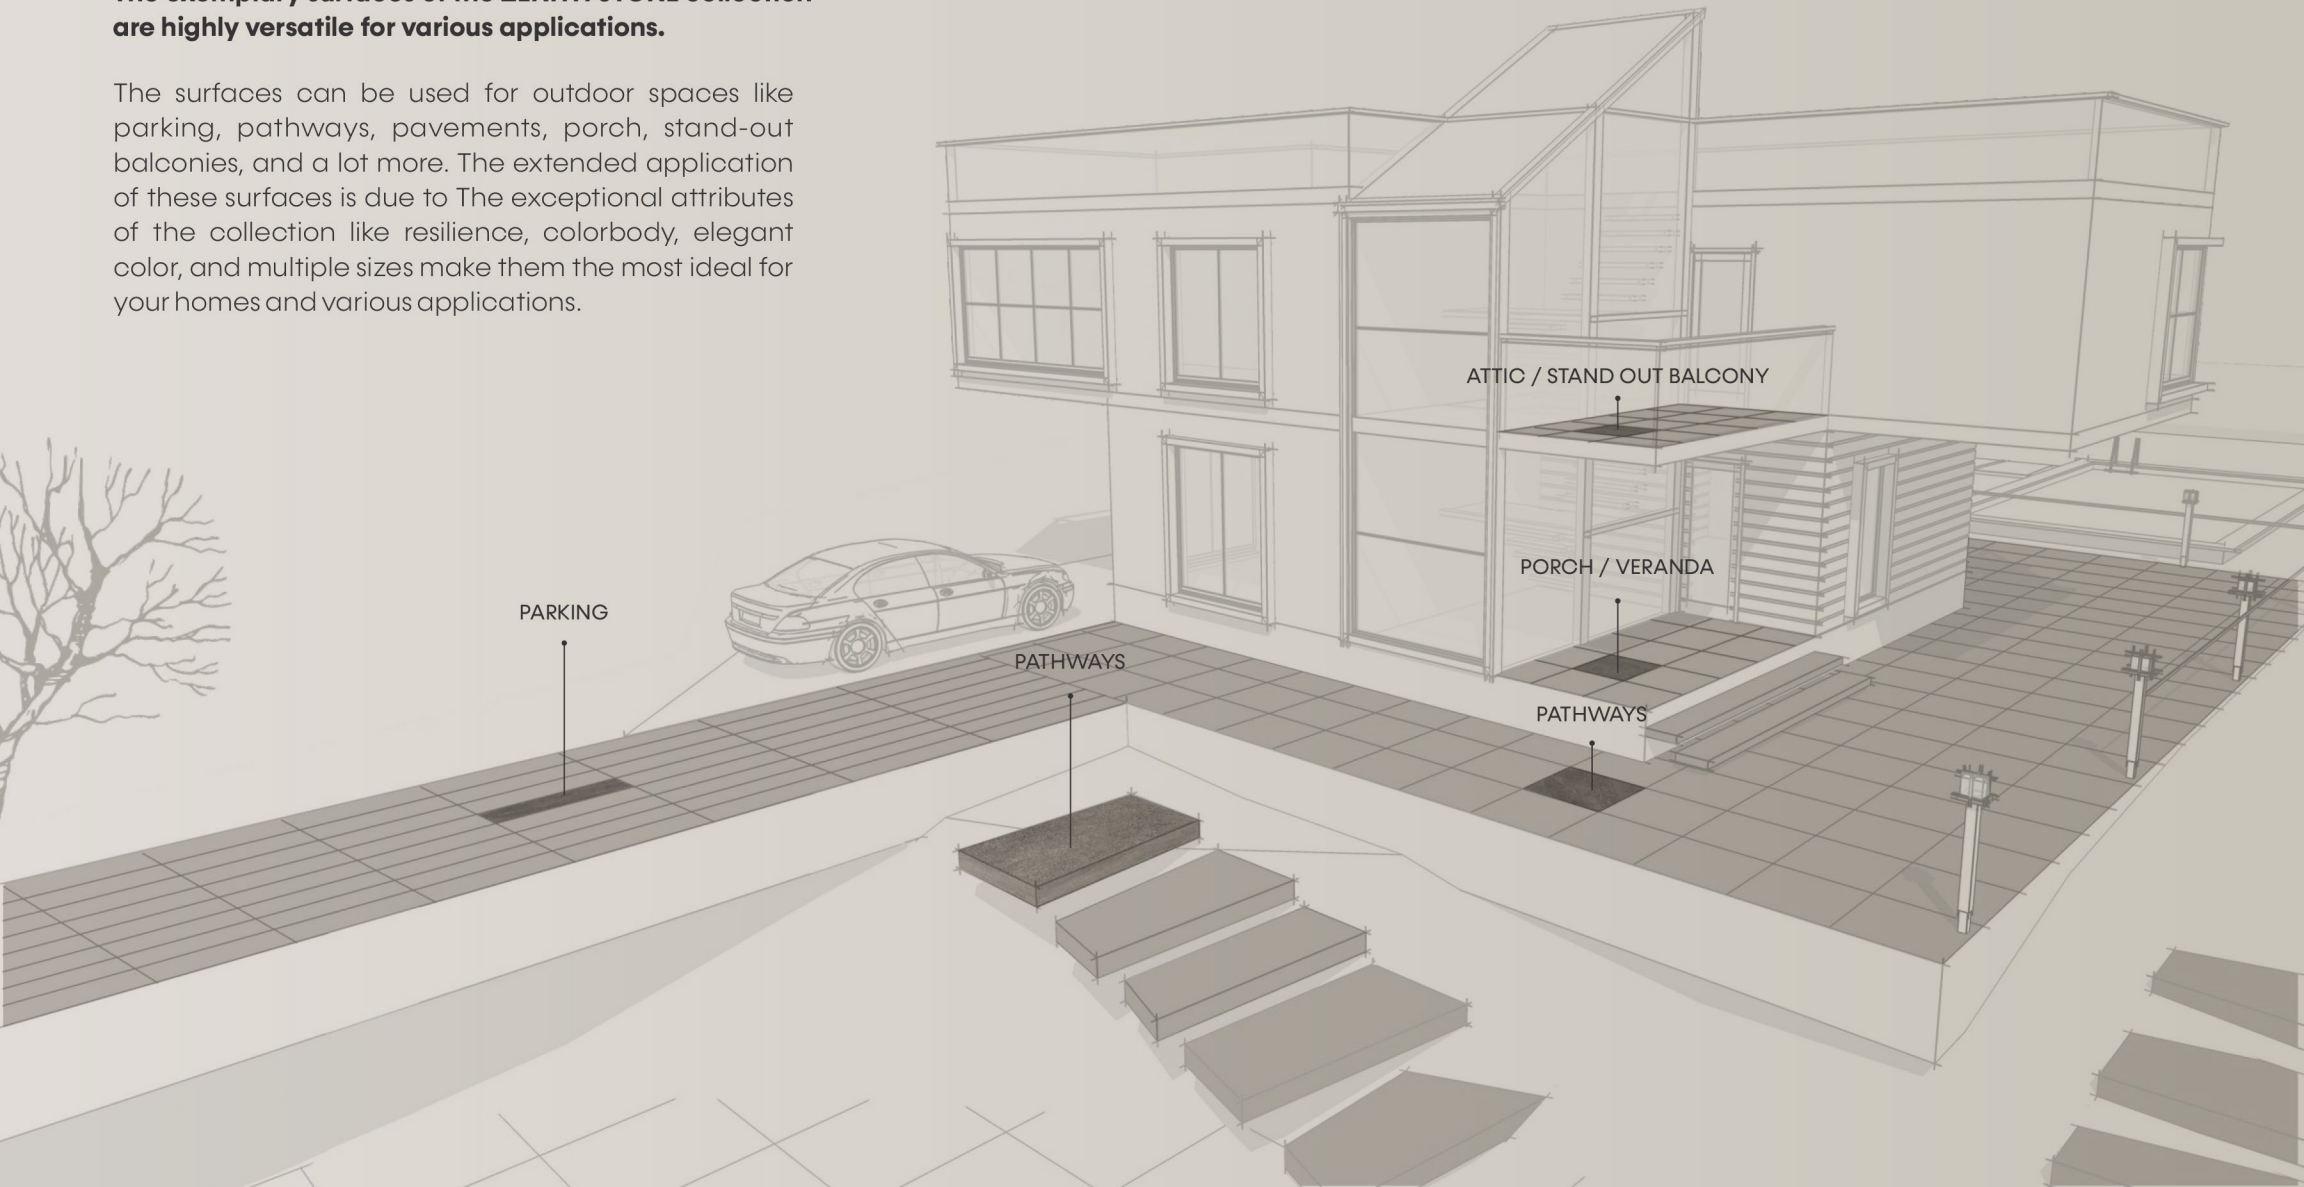

**600x1200mm**  
**60x120cm**

**600x900mm**  
**60x90cm**

**600x600mm**  
**60x60cm**

**The exemplary surfaces of the ZENITH STONE collection are highly versatile for various applications.**

The surfaces can be used for outdoor spaces like parking, pathways, pavements, porch, stand-out balconies, and a lot more. The extended application of these surfaces is due to the exceptional attributes of the collection like resilience, colorbody, elegant color, and multiple sizes make them the most ideal for your homes and various applications.