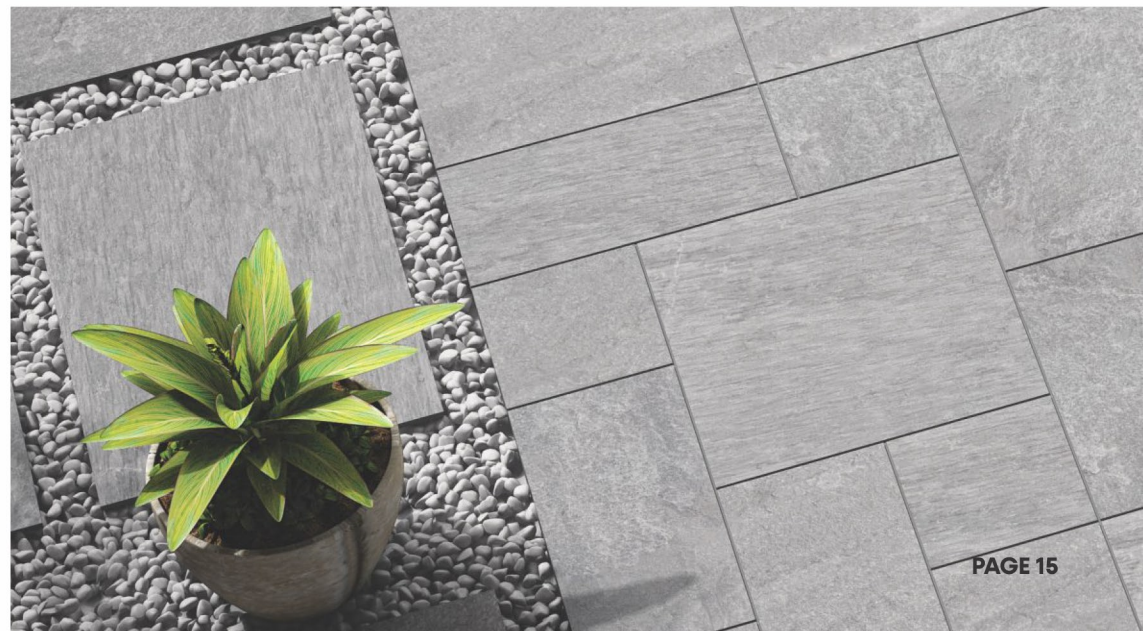

## AREZIA SLATE GREY

**COLORBODY**  
**R11 SURFACE**

**600x900mm**

Available Sizes

**600x1200mm**

**600x600mm**

**20 mm** **OUTDOOR**  
**PORCELAIN**

**6**  
RANDOM