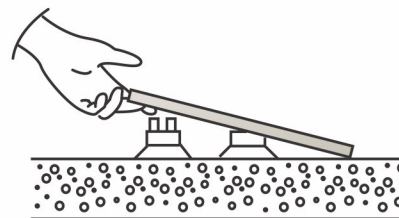

LAYING ON GRAVEL

The outdoor porcelain tiles of the Zenith Stone collection can be multi-functionally applied on gravel to create fancy and functional outdoor spaces.

HOW TO INSTALL

Dig the soil at least 10cm during warm and dry weather or deeper in a cold or wet climate. Compact the soil at the base at a leaning angle to avoid water stagnation. Place a layer of gravel and compact again. Place a layer of new gravel or sand for a leveled surface. Then, lay the tile leaving a gap of 5mm at joints.

Tile spacers could also be used for easy installation. Level the surface with a straight edge and use a rubber hammer to rectify the minor height differences if any. Fill the joints with a thin layer of sand or polymeric sand.

OUTDOOR LAYING ON RAISED FLOORING

A raised-level flooring can be created on terraces or accessible attics, it is possible to allow water or rainwater drainage.

Prepare an even base with screed with desired slope and levels. Position the pedestal according to the desired size and use the slope corrector, if necessary. Install the tiles as desired and carefully over the frames of the pedestals or on the pedestals directly. During the installation process, correctly adjust each pedestal to achieve a smooth flat floor.