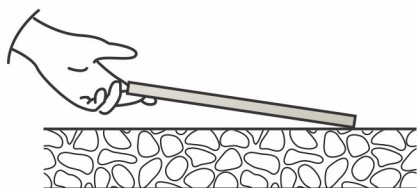

### On Gravel Base

To install the surfaces on a gravel base in your grass area, place tiles to mark and check arrangement. Mark around the tiles and dig out the top layer of the grass. In the hollow space fill gravel and lay tiles firmly.

### Direct

To install tiles on the grass directly, place tiles to mark and check arrangement. Mark around the tiles and remove them. Dig out the top layer of the grass and place tiles firmly in the hollow keeping proper distance between tiles.

## LAYING ON SCREED

The outdoor porcelain tiles can be fixed over screed to create a floor for high performance for use in exceptionally high-stress areas.

## HOW TO INSTALL ON SCREED WITH ADHESIVE

Dig up the soil and compact the ground over which tiles will be laid. Place a layer of crushed gravel as a base and thereafter place the tiles including optional steel mesh. Install the tile with the help of an exterior grade elastic adhesive leaving a gap of at least 5mm at every joint.