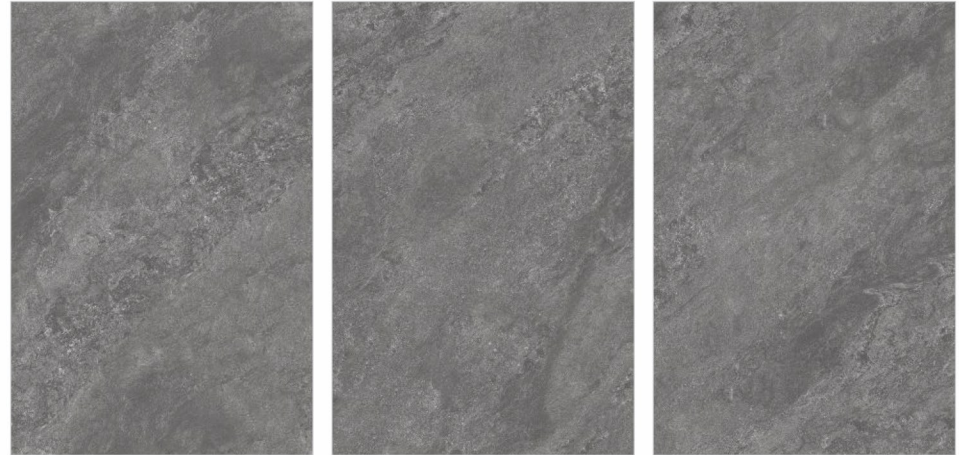

## JUPITER BLACK

**COLORBODY**  
**R11 SURFACE**

**600x900mm**

Available Sizes

**600x1200mm**

**600x600mm**

**20 mm** **OUTDOOR PORCELAIN**

**4**  
RANDOM