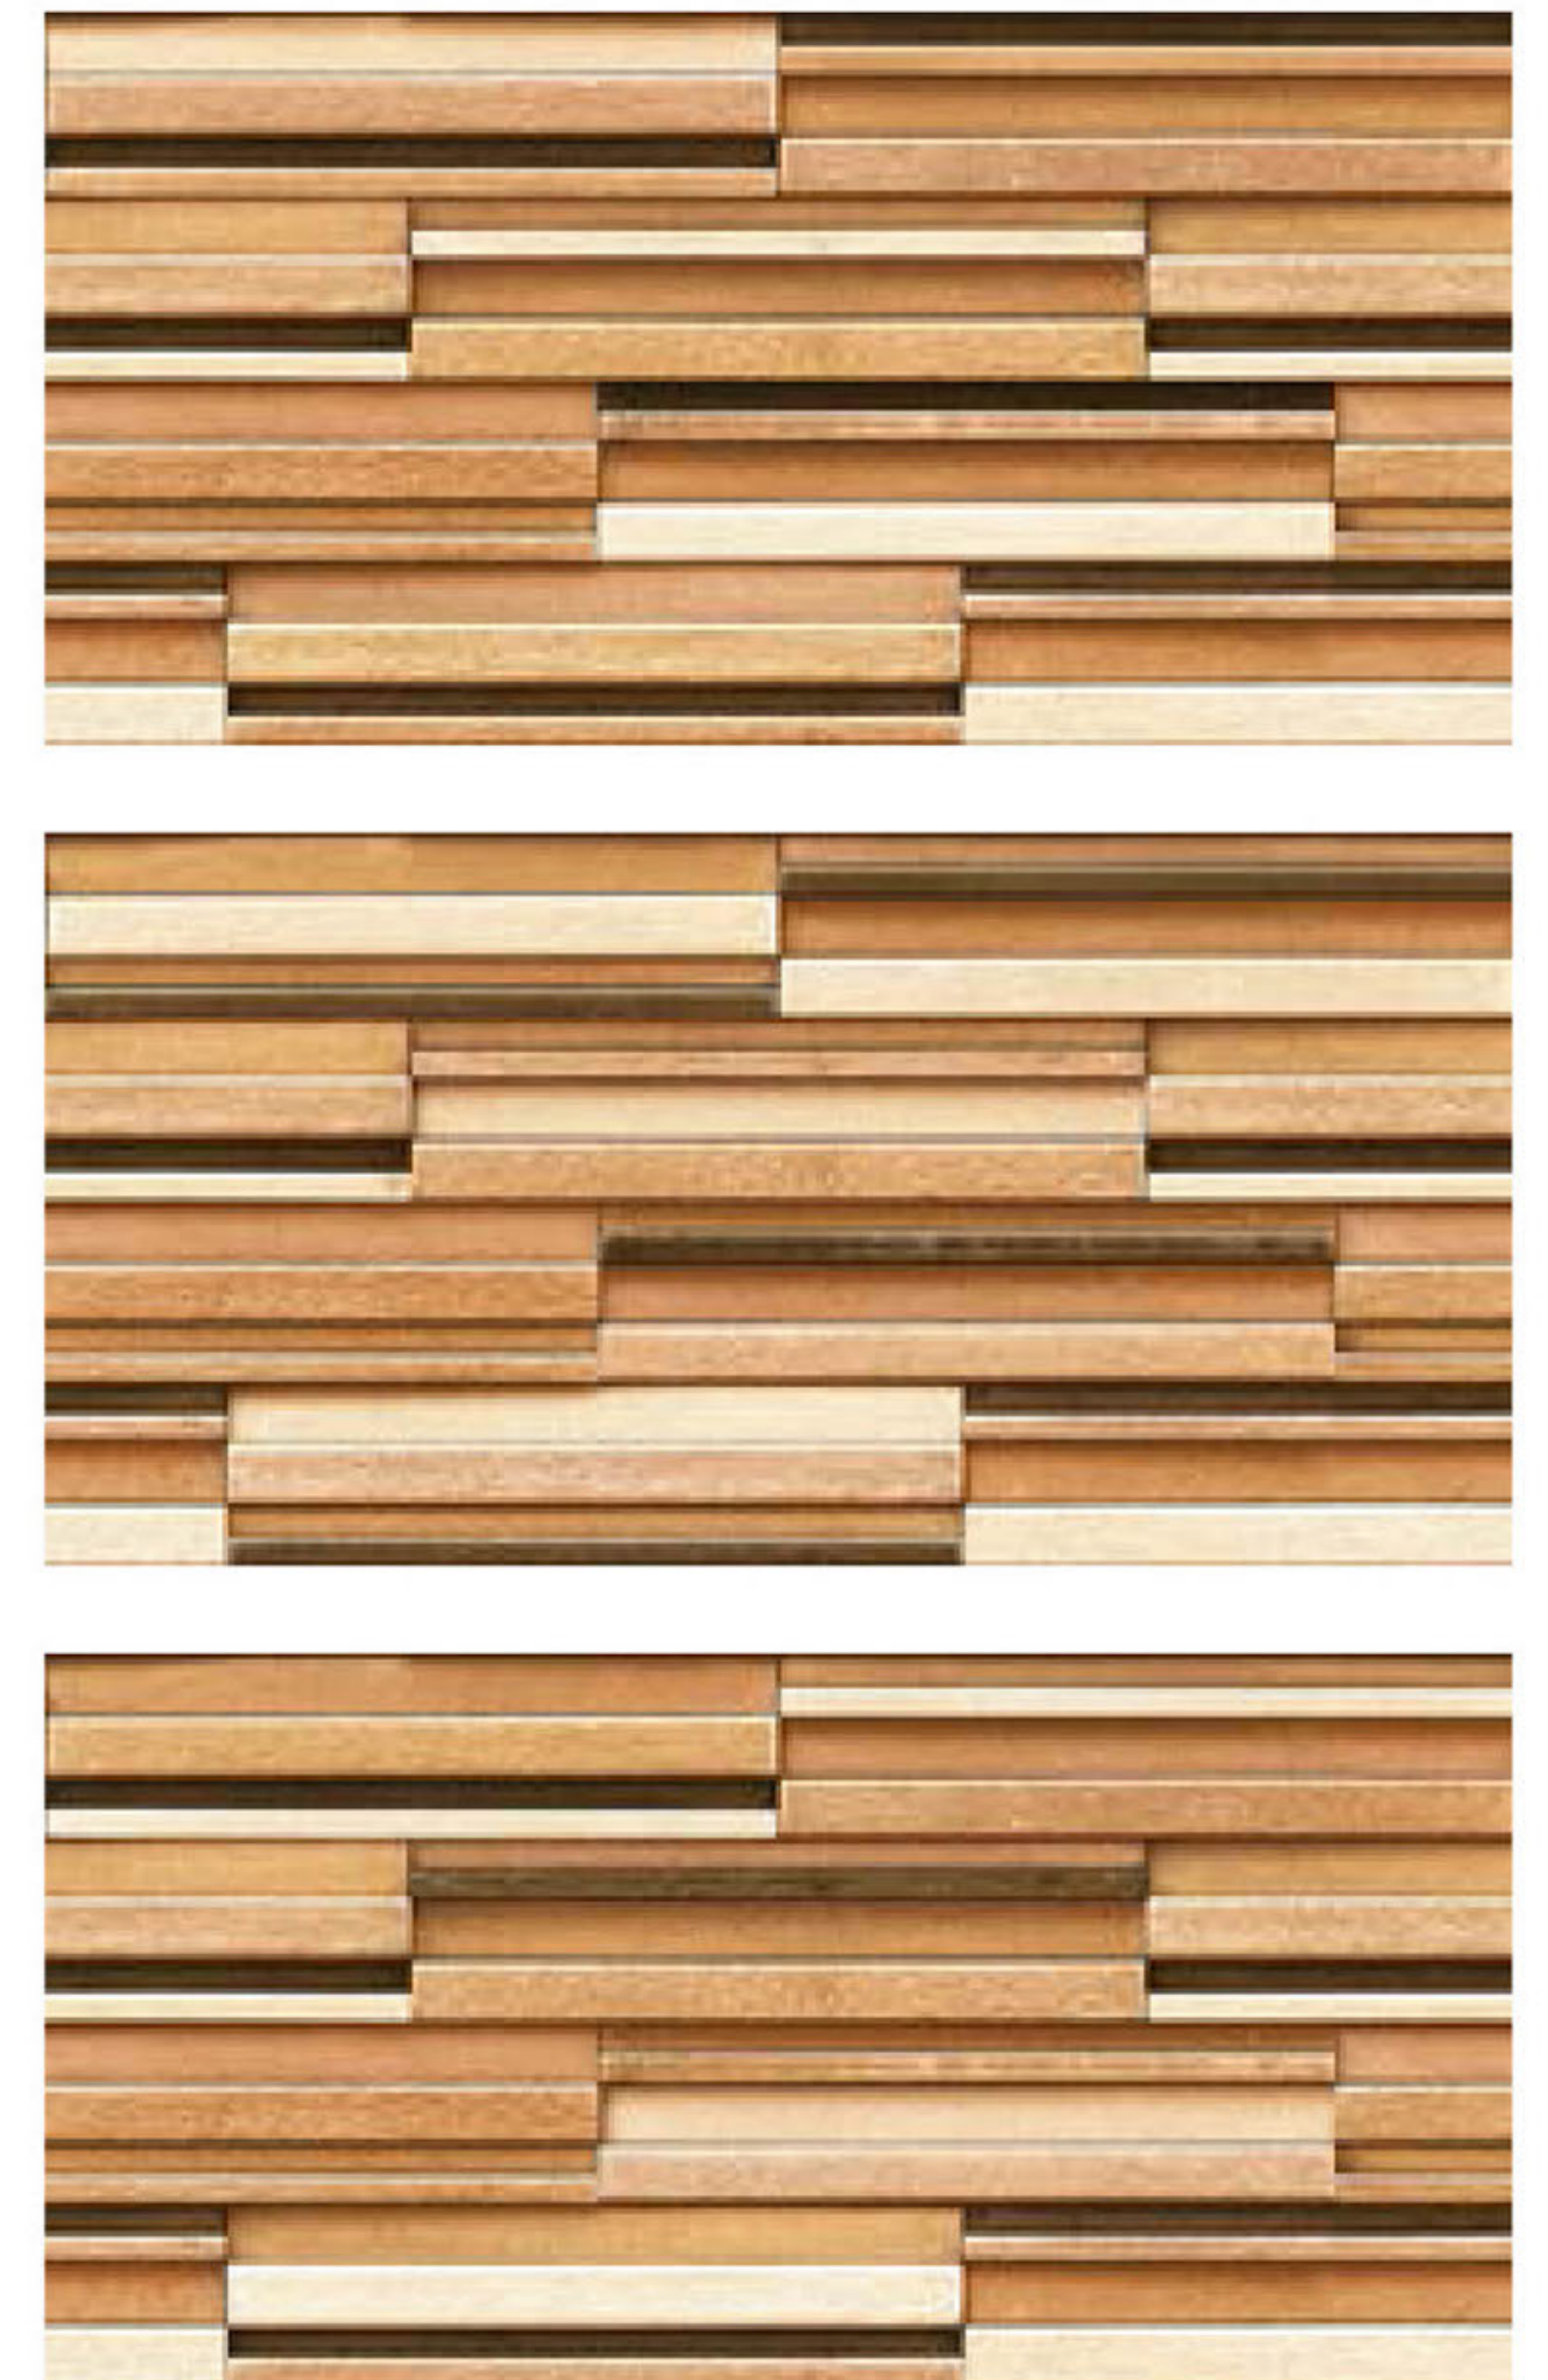

6410

300x600mm
Matt