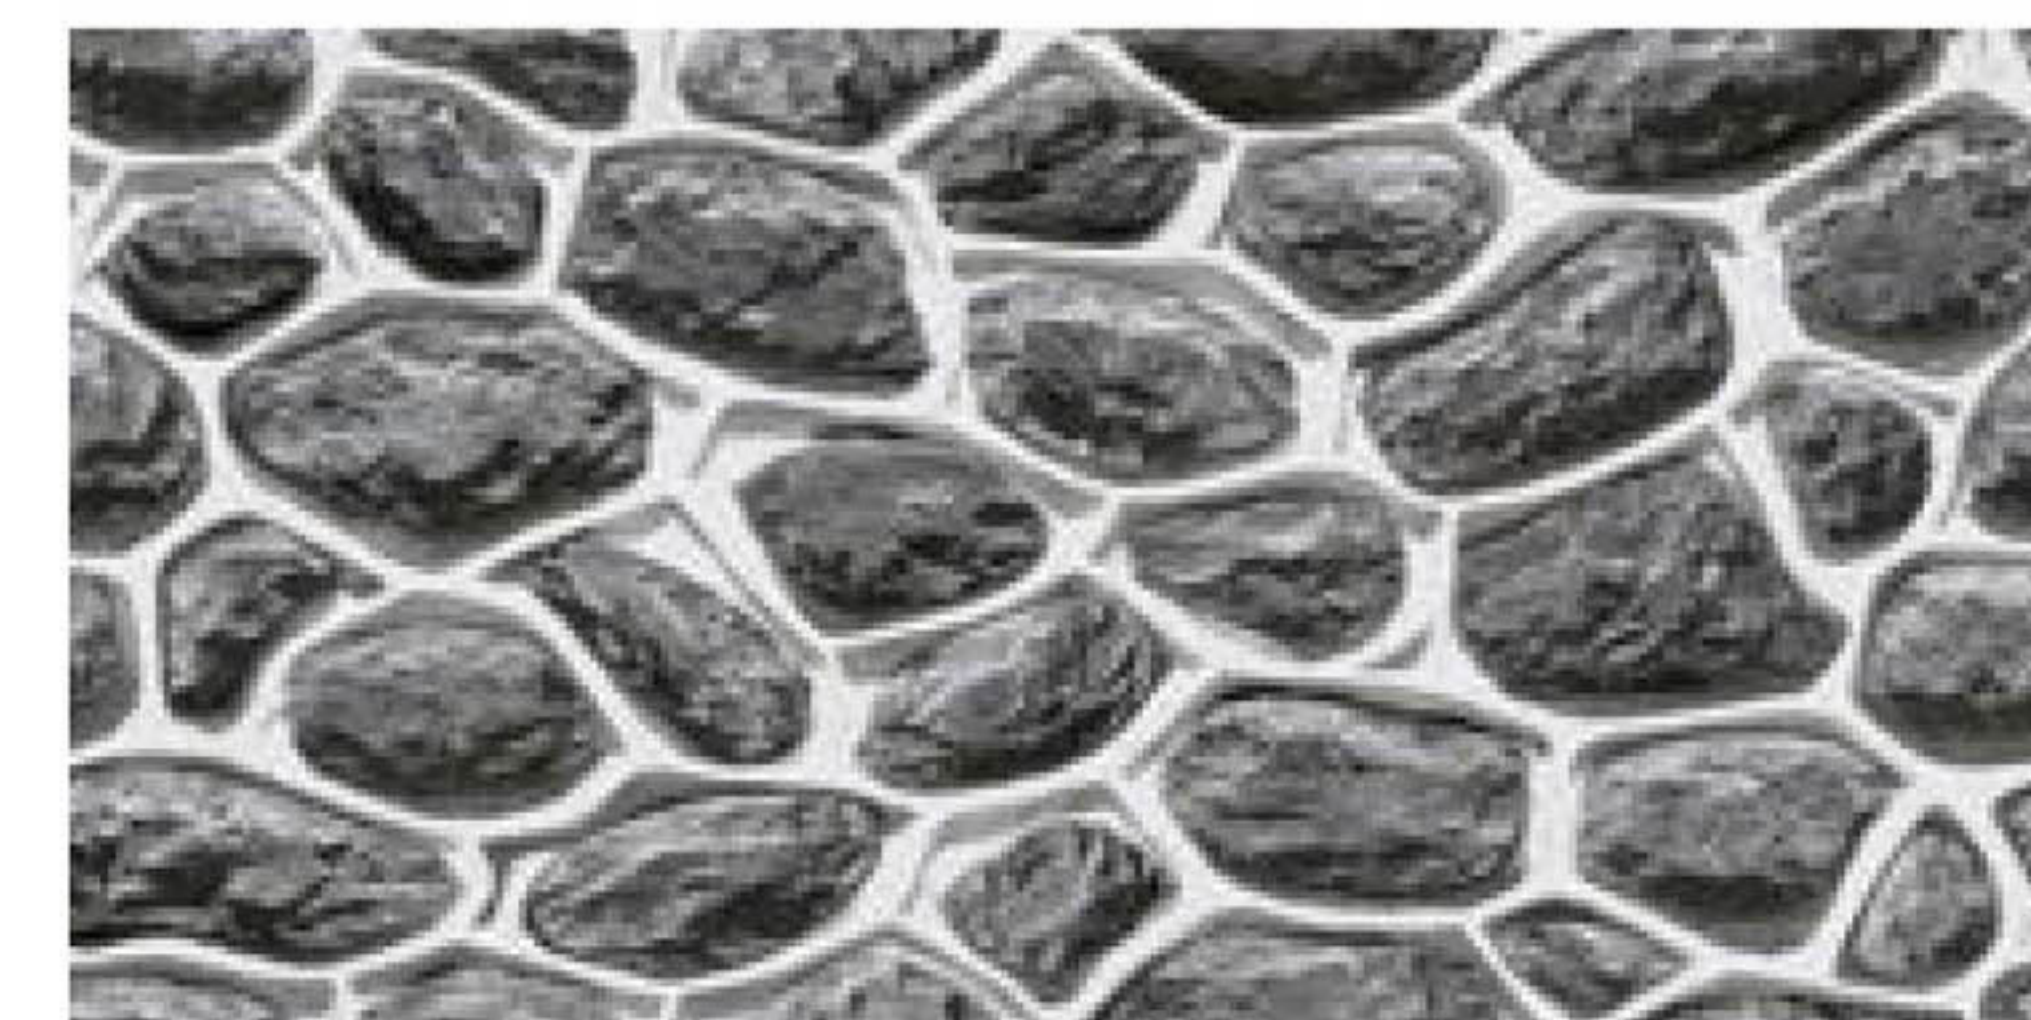

5202

300x600mm
Matt