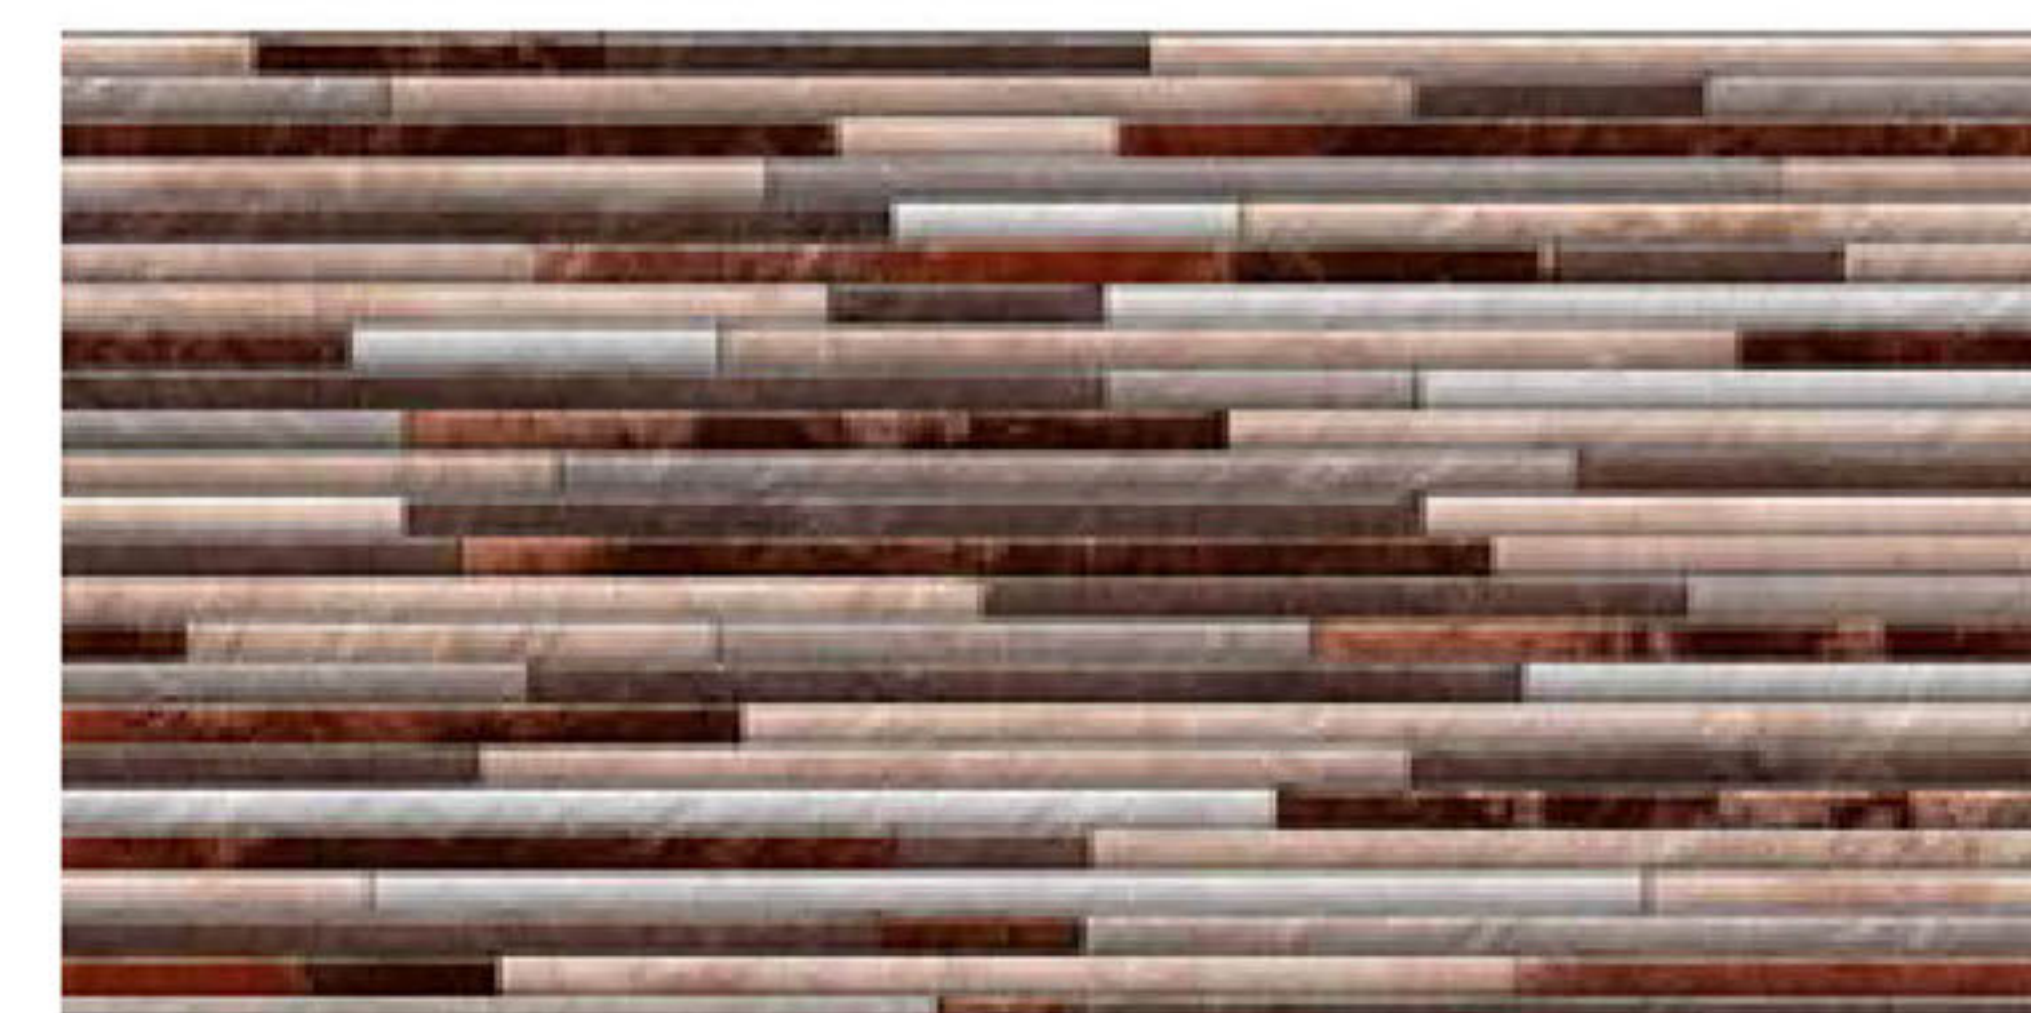

300x600mm
Matt

HIGH DEPTH
ELEVATION
WALL TILES

5810

300x600mm
Matt

HIGH DEPTH
ELEVATION
WALL TILES

5811

300x600mm
Matt

HIGH DEPTH
ELEVATION
WALL TILES