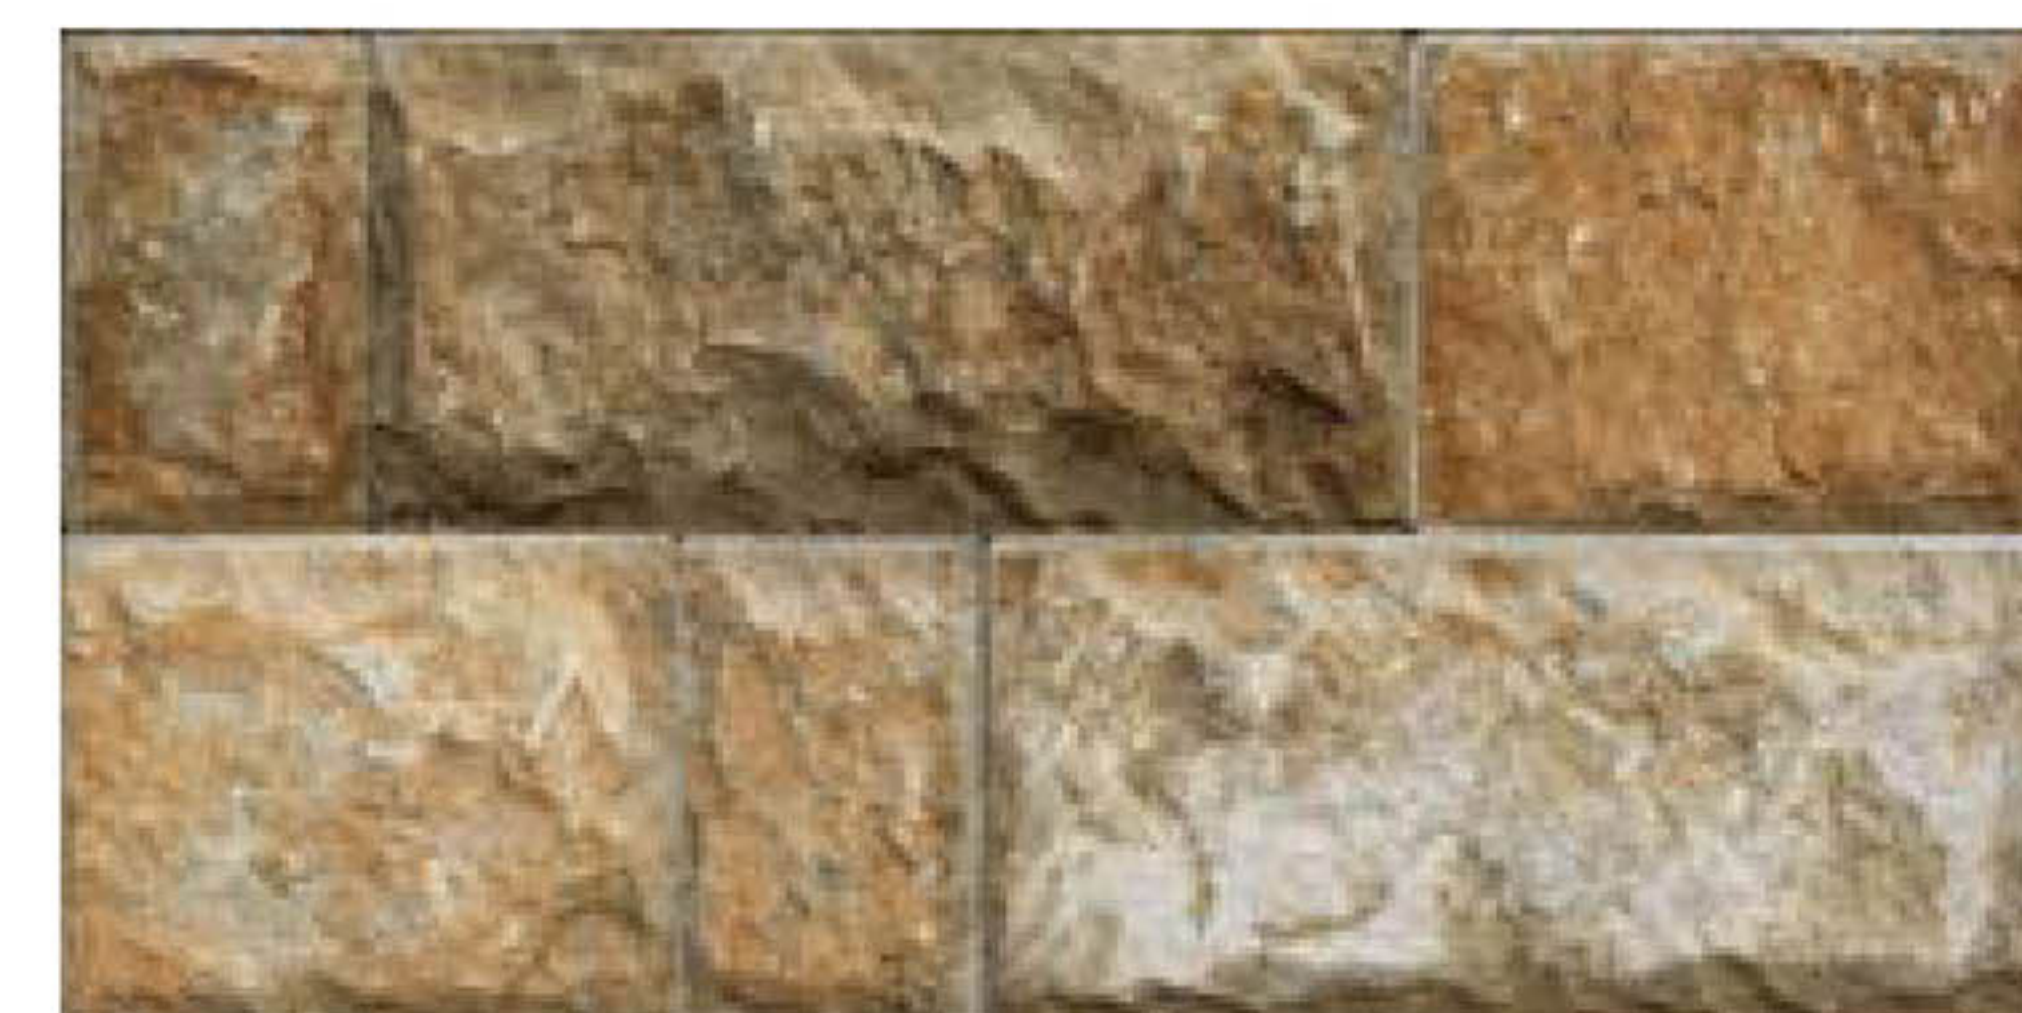

HIGH DEPTH
ELEVATION
WALL TILES

5909

300x600mm
Matt

HIGH DEPTH
ELEVATION
WALL TILES

EXALTING THE BEAUTY
OF FLUID LINES
AND
GEOMETRIC CURVES.

Series
56

5602

300x600mm
Matt