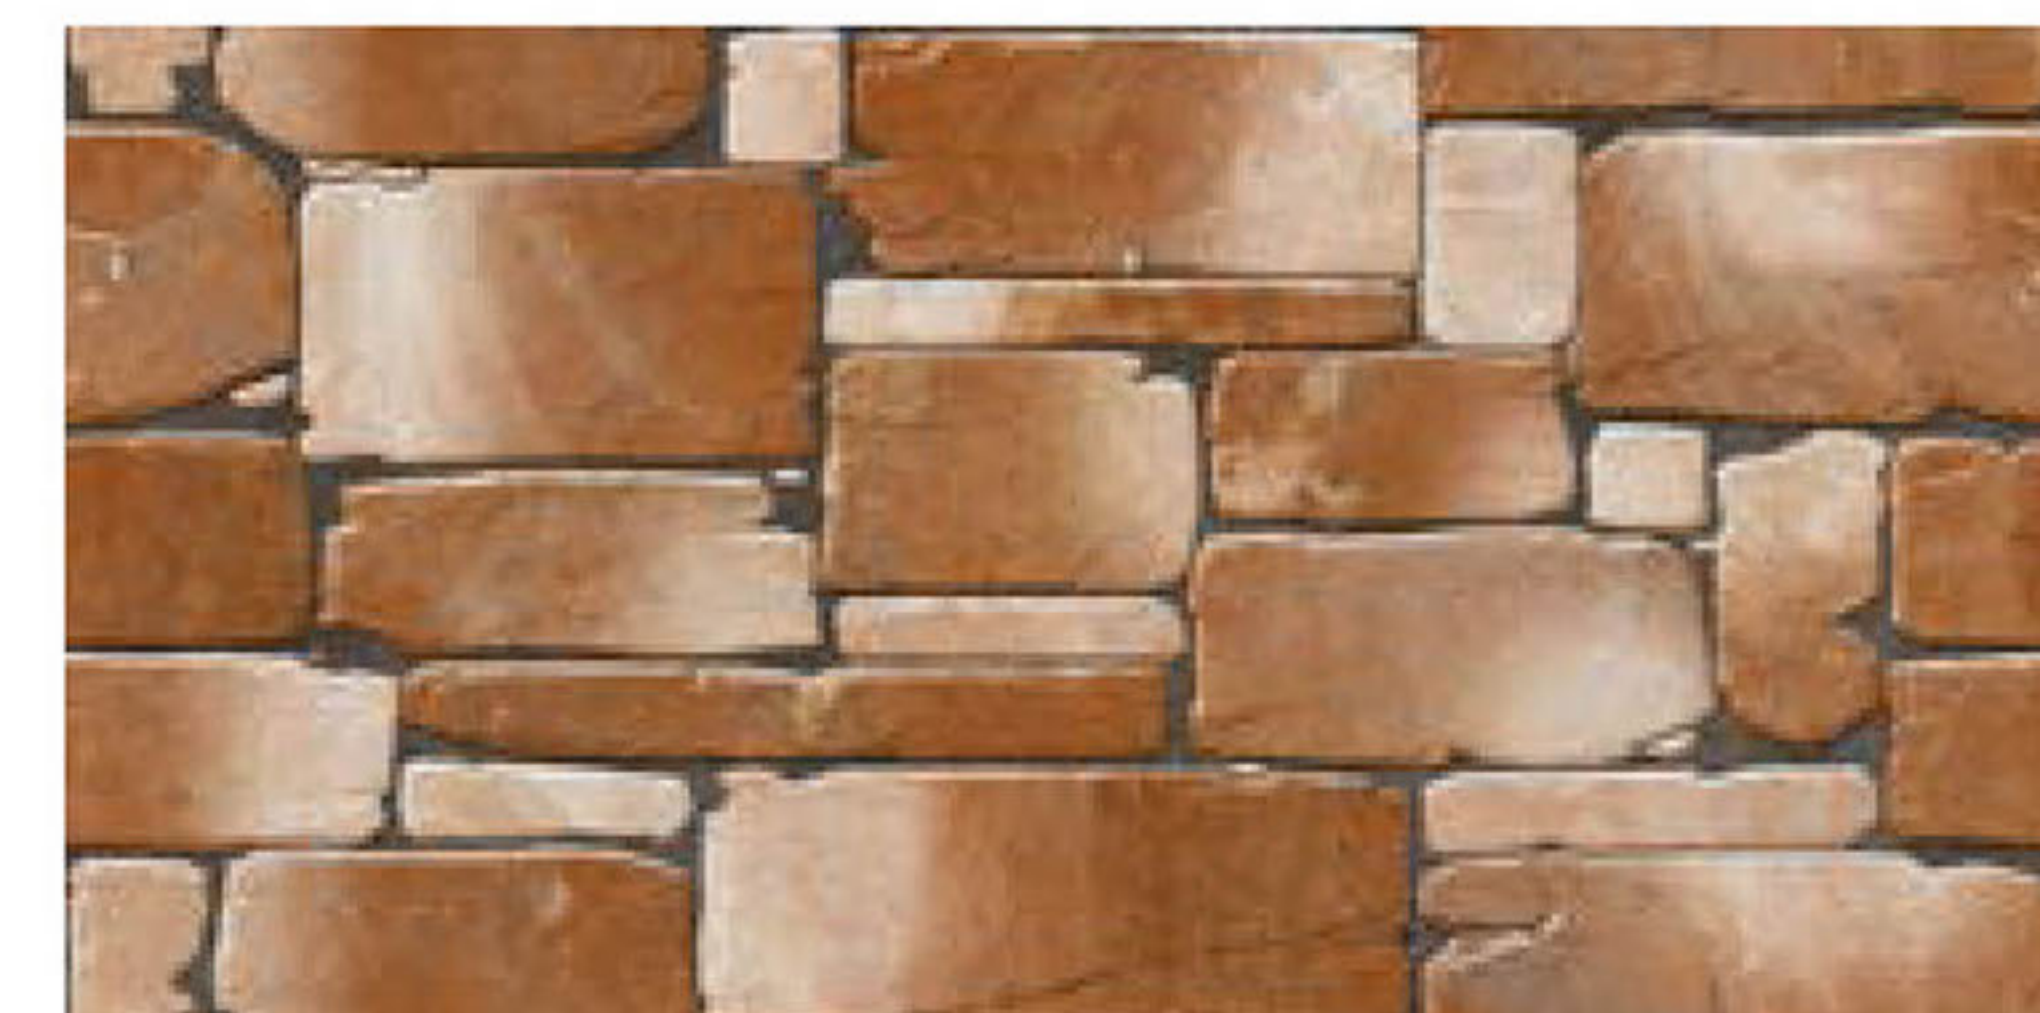

5502

300x600mm
Matt