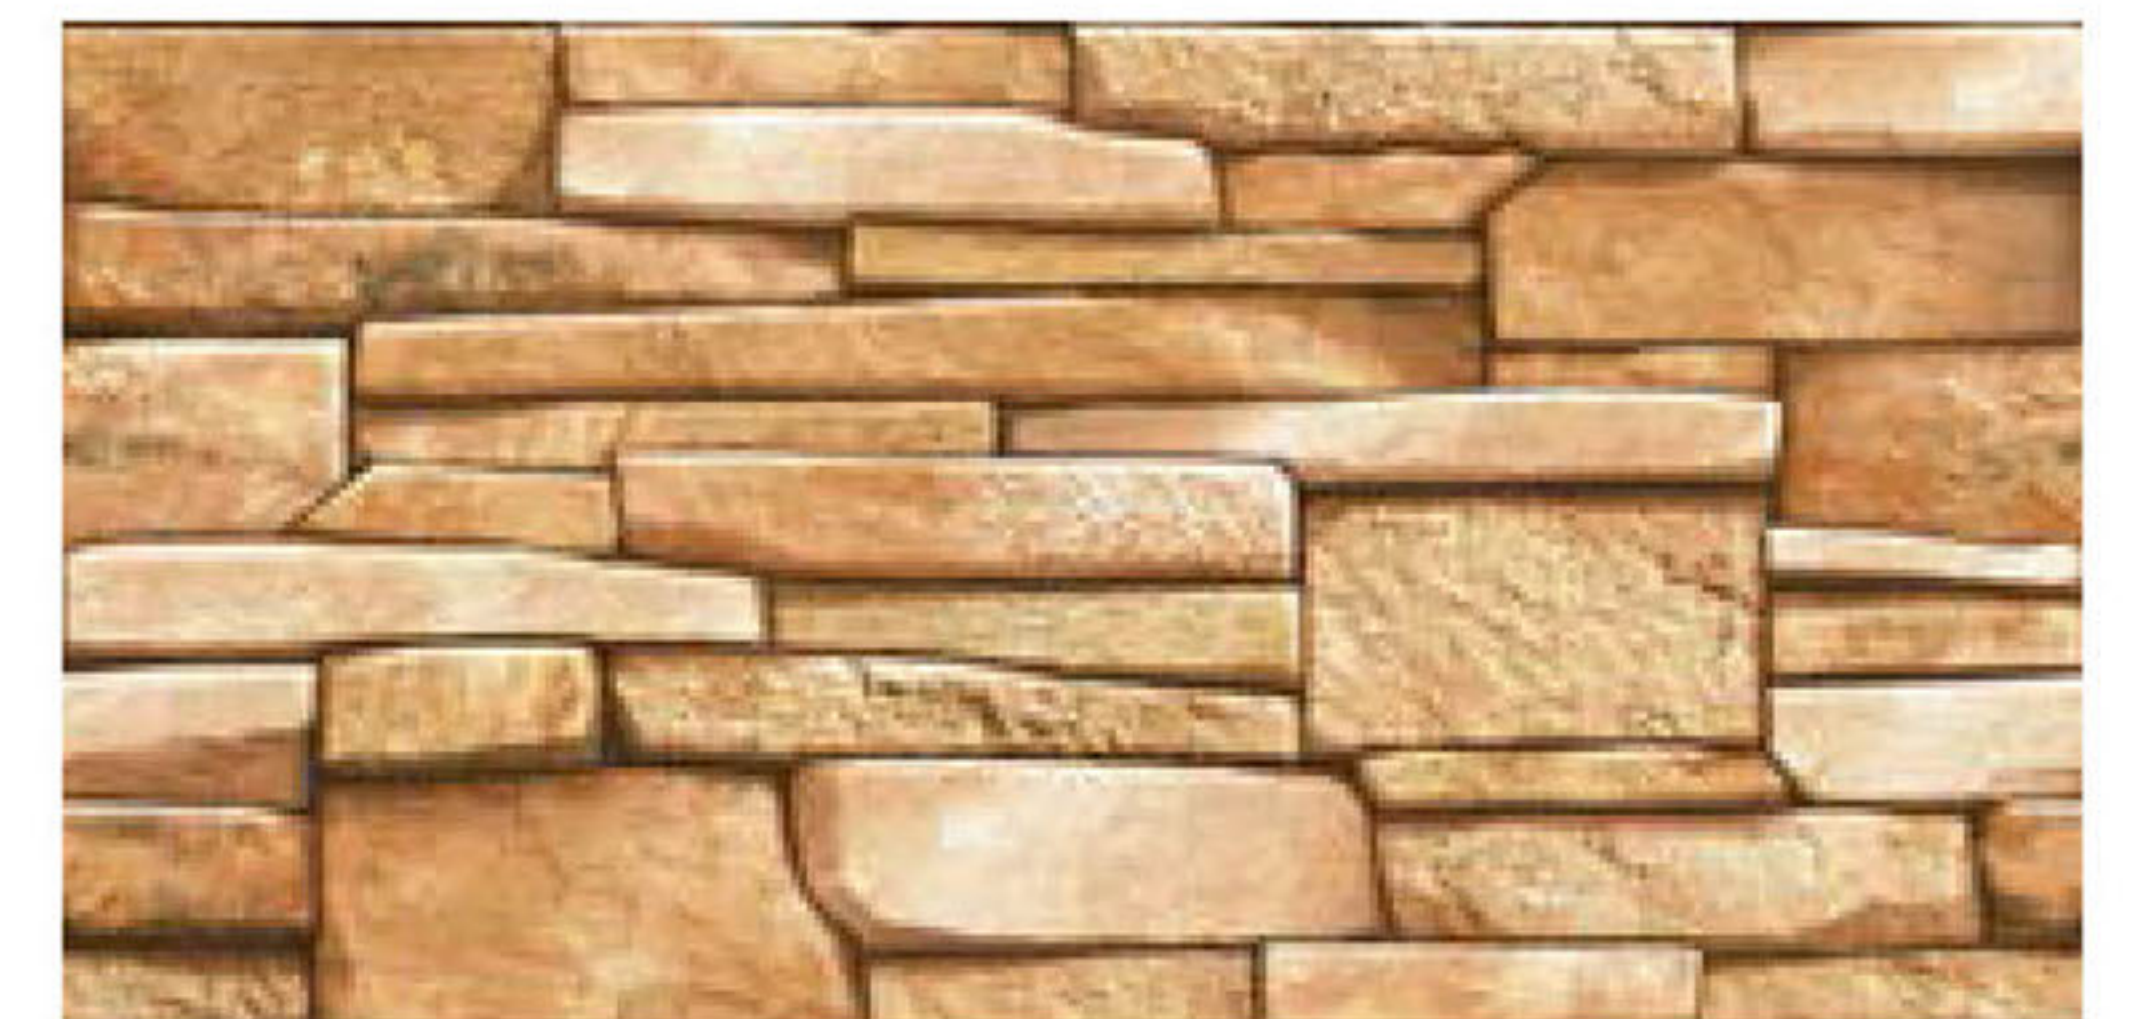

HIGH DEPTH
ELEVATION
WALL TILES

6503

300x600mm
Matt

HIGH DEPTH
ELEVATION
WALL TILES

6506

300x600mm
Matt

HIGH DEPTH
ELEVATION
WALL TILES

6507