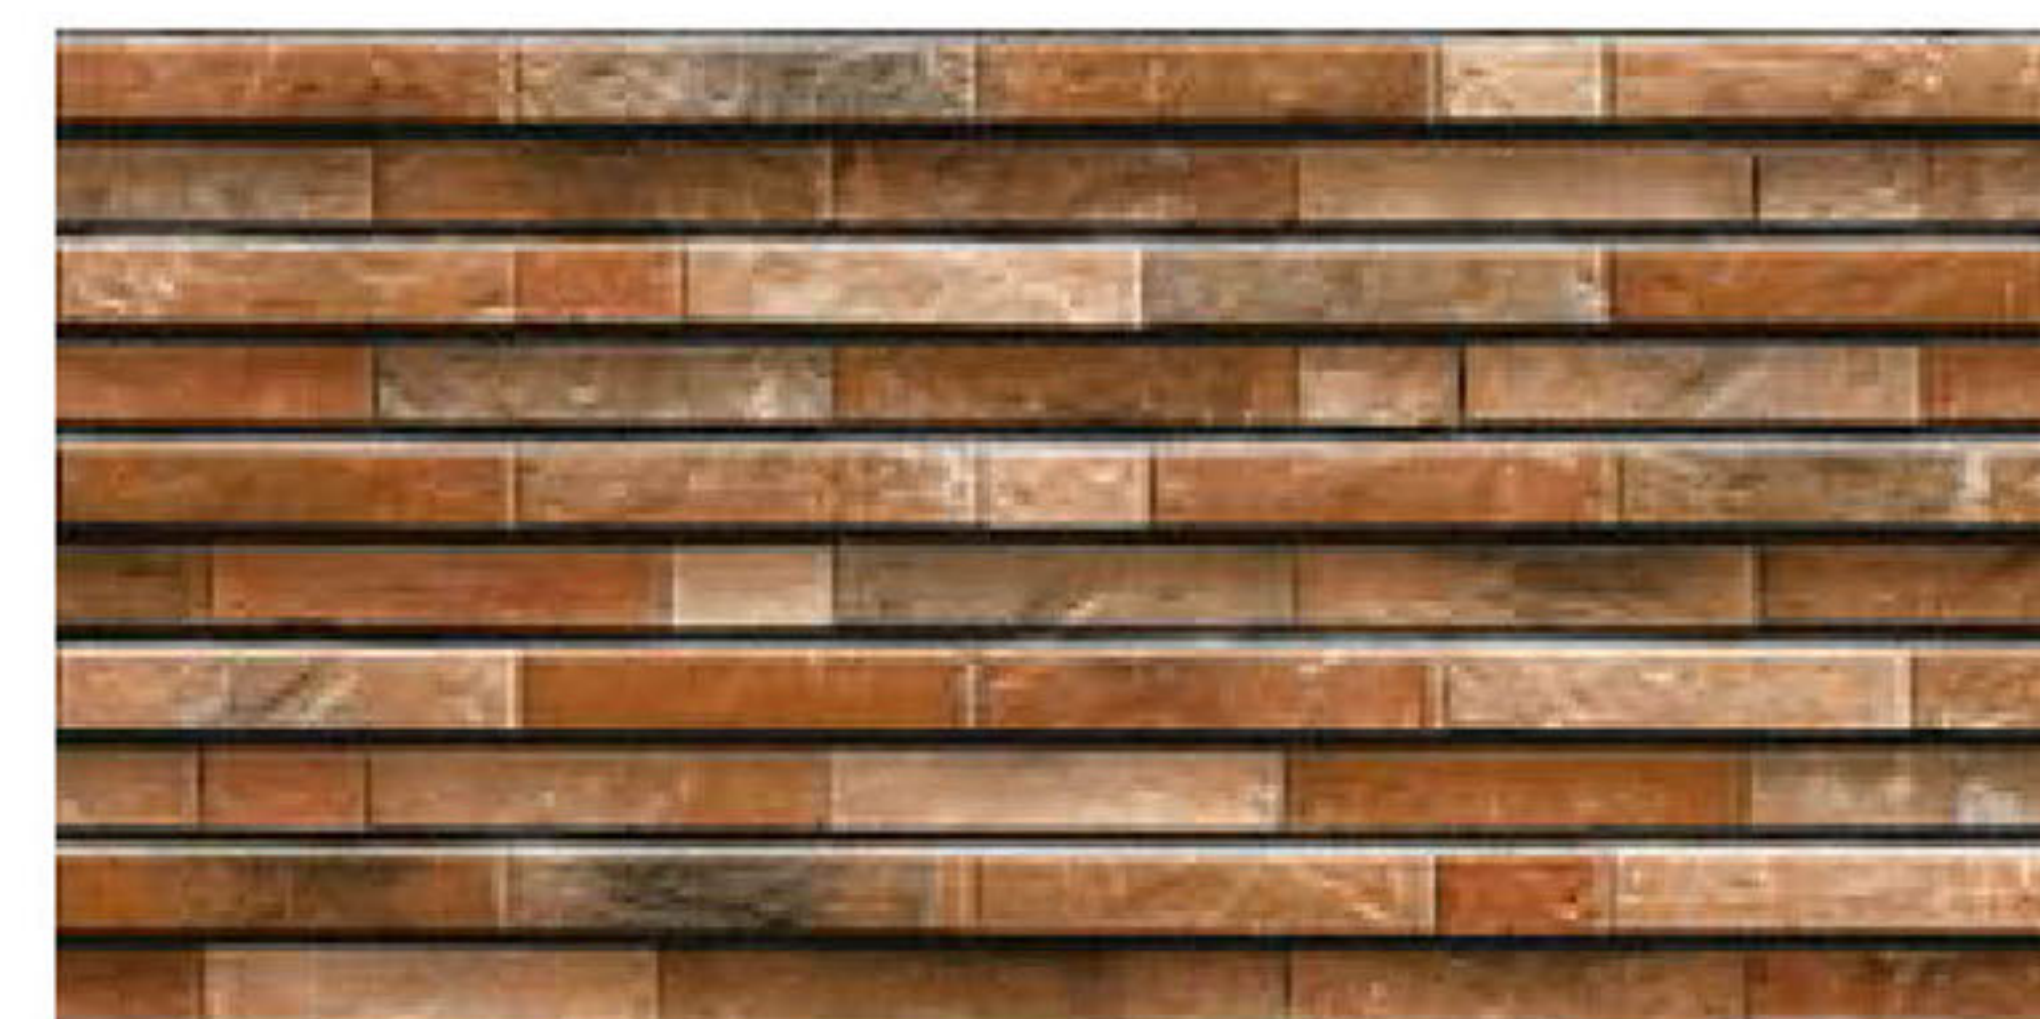

HIGH DEPTH
ELEVATION
WALL TILES

INDUCE A SUBTLE
AMBIENCE IN
BOTH THE INTERIOR
AND EXTERIOR.

Series
65

6501

300x600mm
Matt

HIGH DEPTH
ELEVATION
WALL TILES

6502

300x600mm
Matt