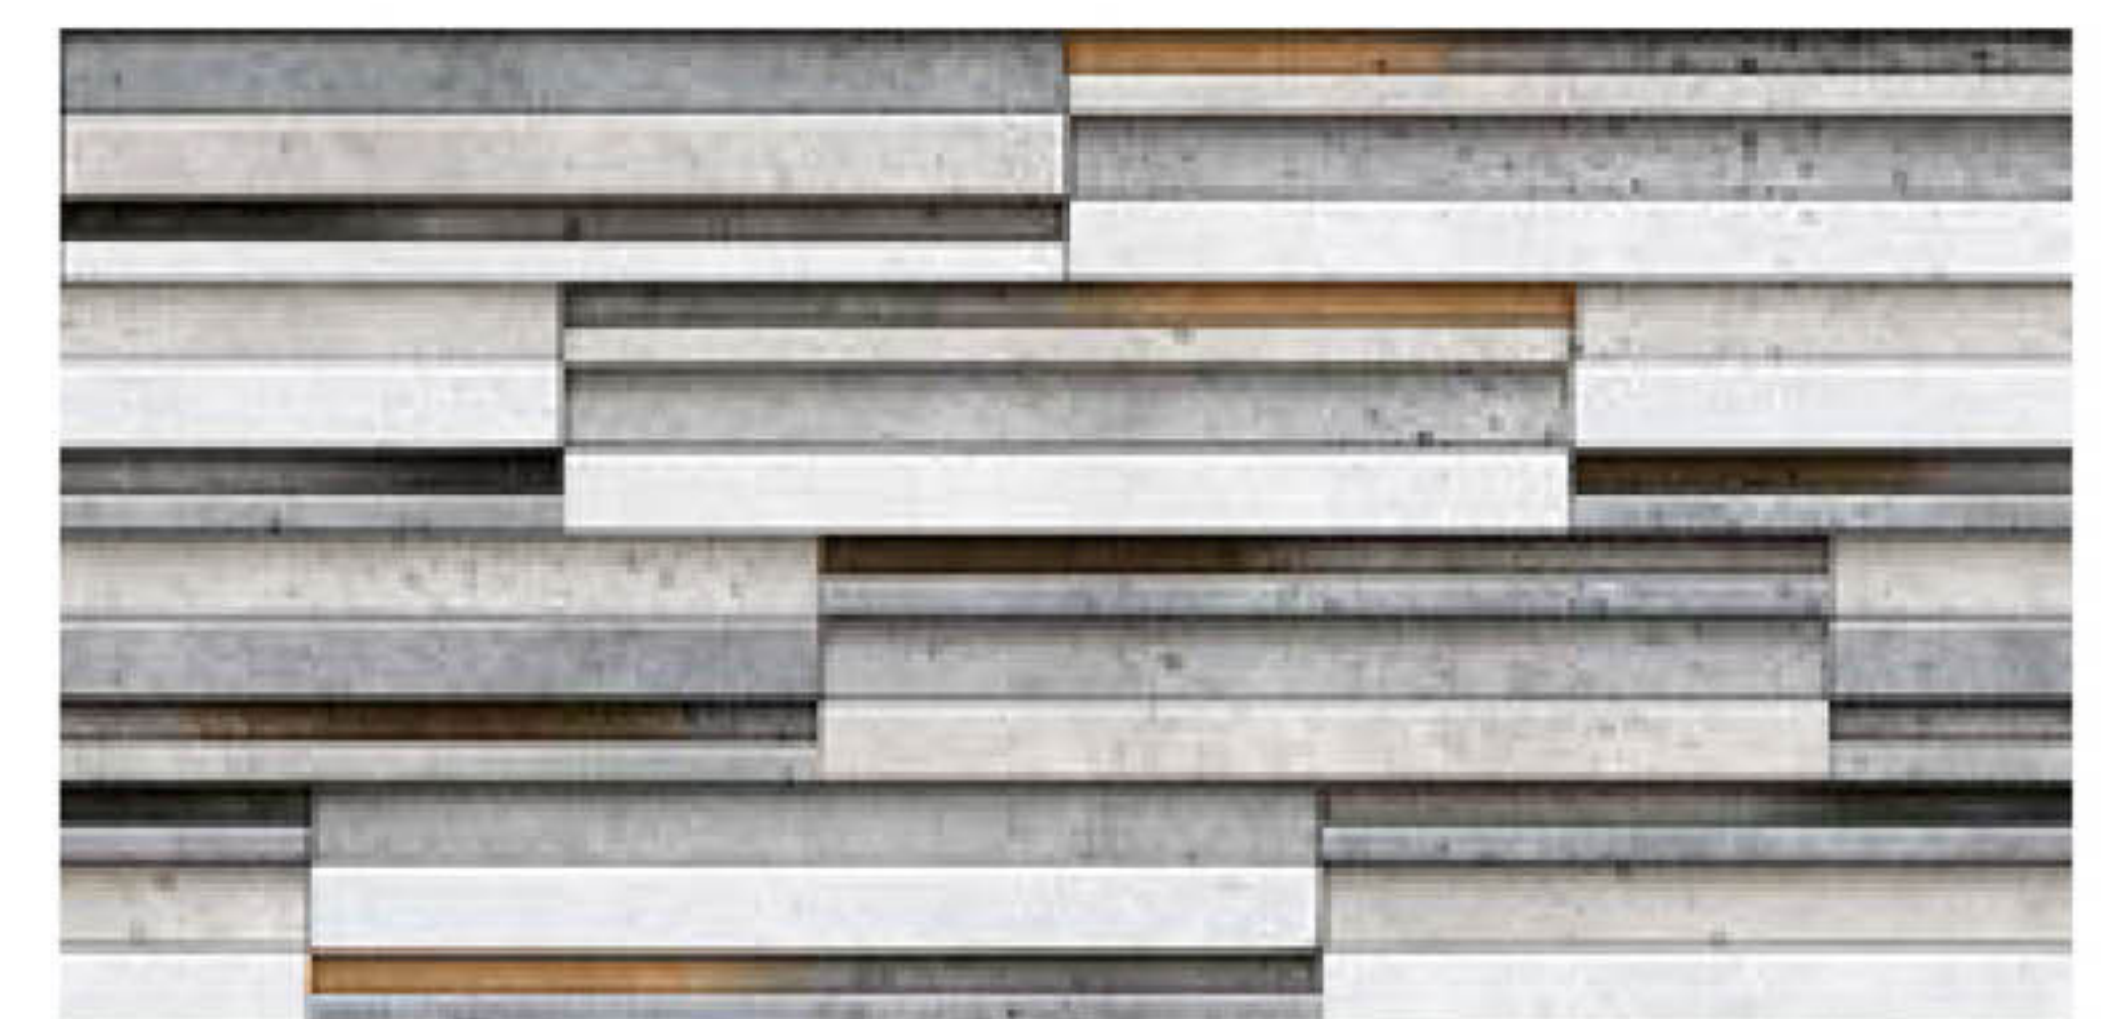

HIGH DEPTH
ELEVATION
WALL TILES

A BLEND OF RUSTIC,
TRADITIONAL,
AND
MODERN DESIGN.

Series
64

6402

300x600mm
Matt

HIGH DEPTH
ELEVATION
WALL TILES

6404

300x600mm
Matt