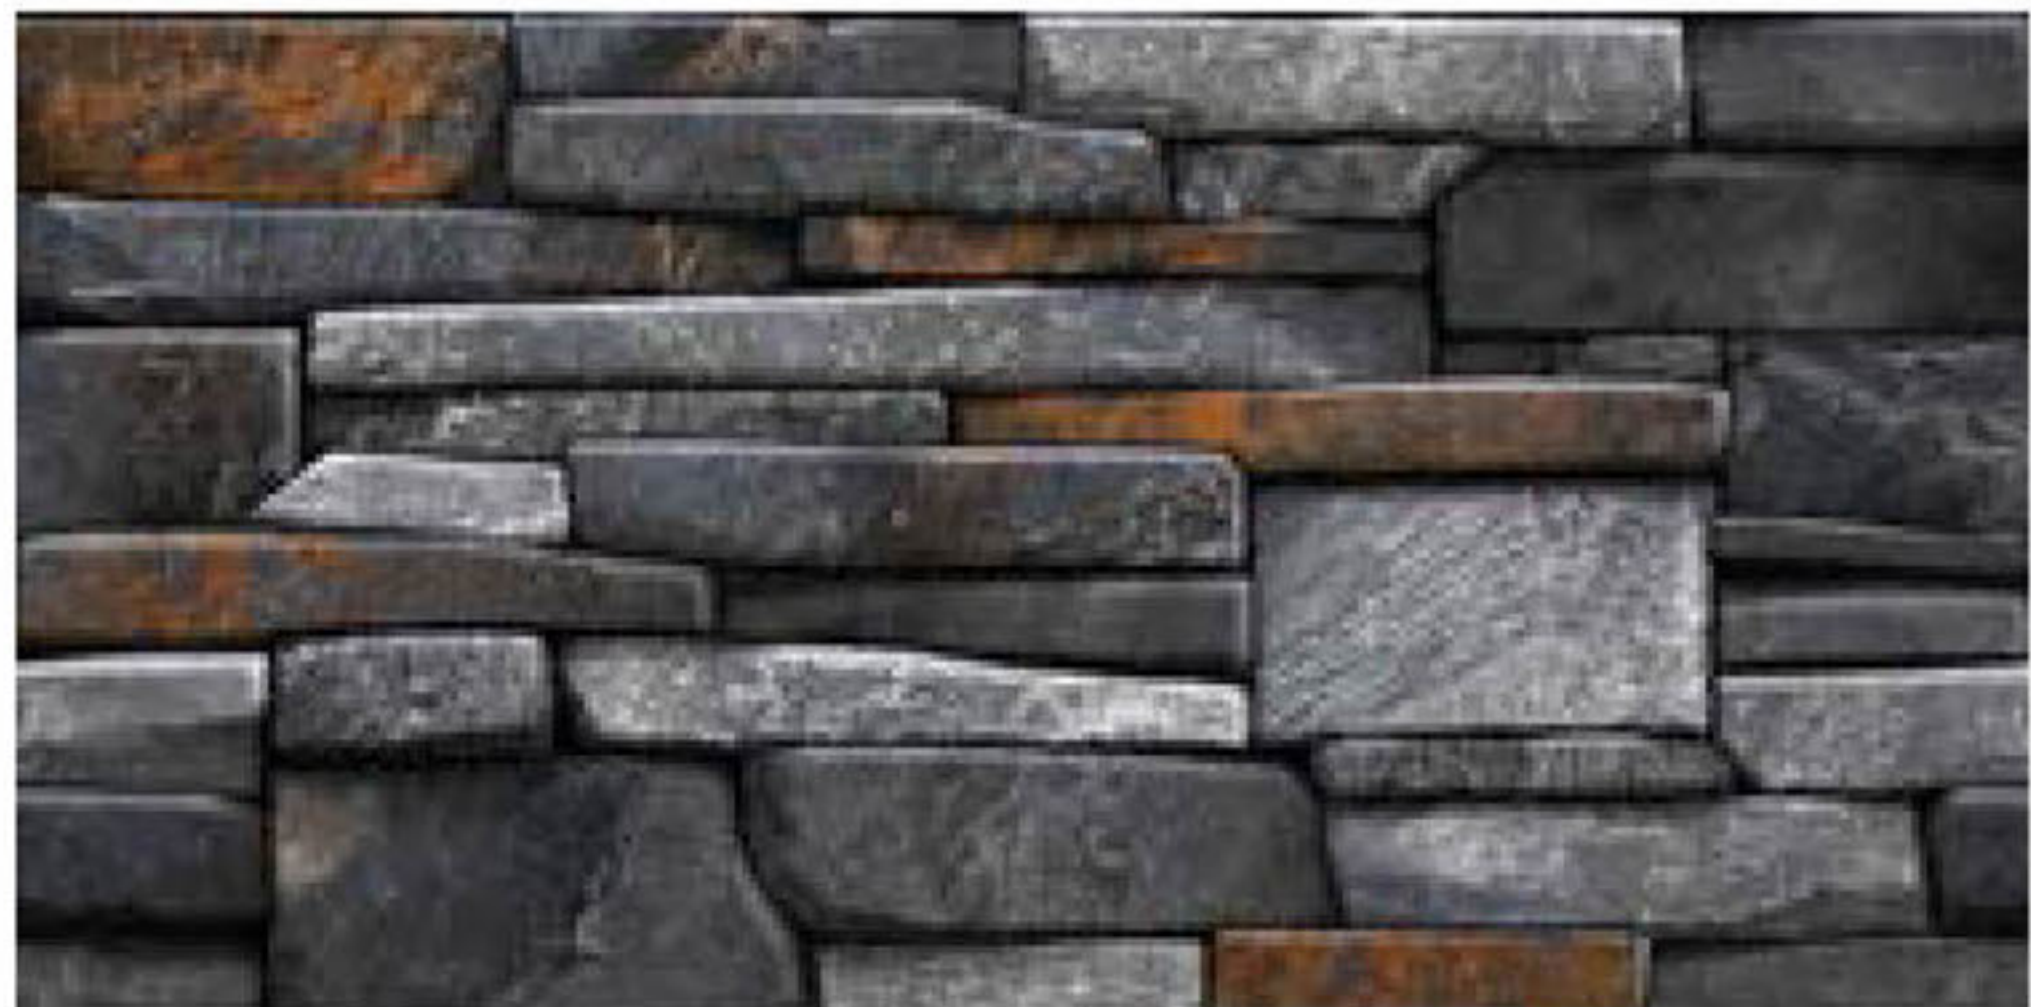

6511

300x600mm
Matt