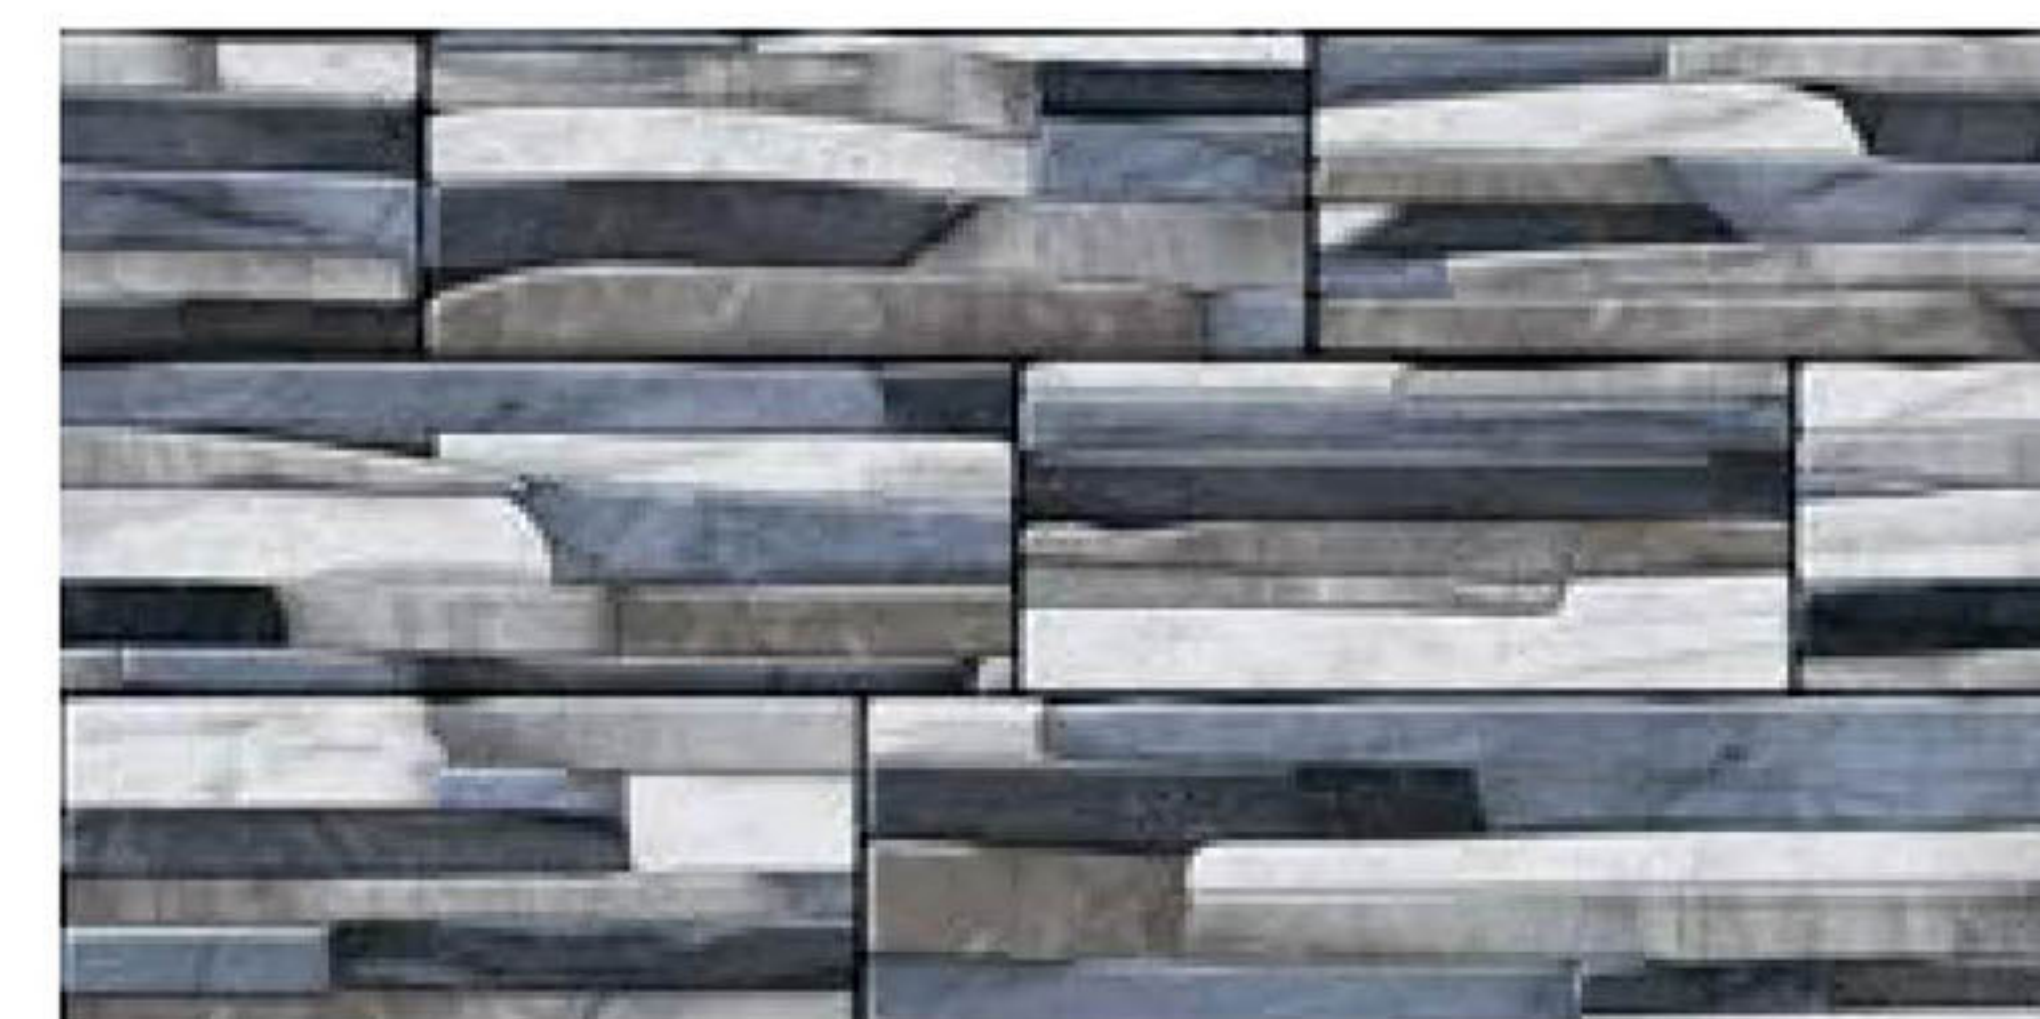

5304

300x600mm
Matt