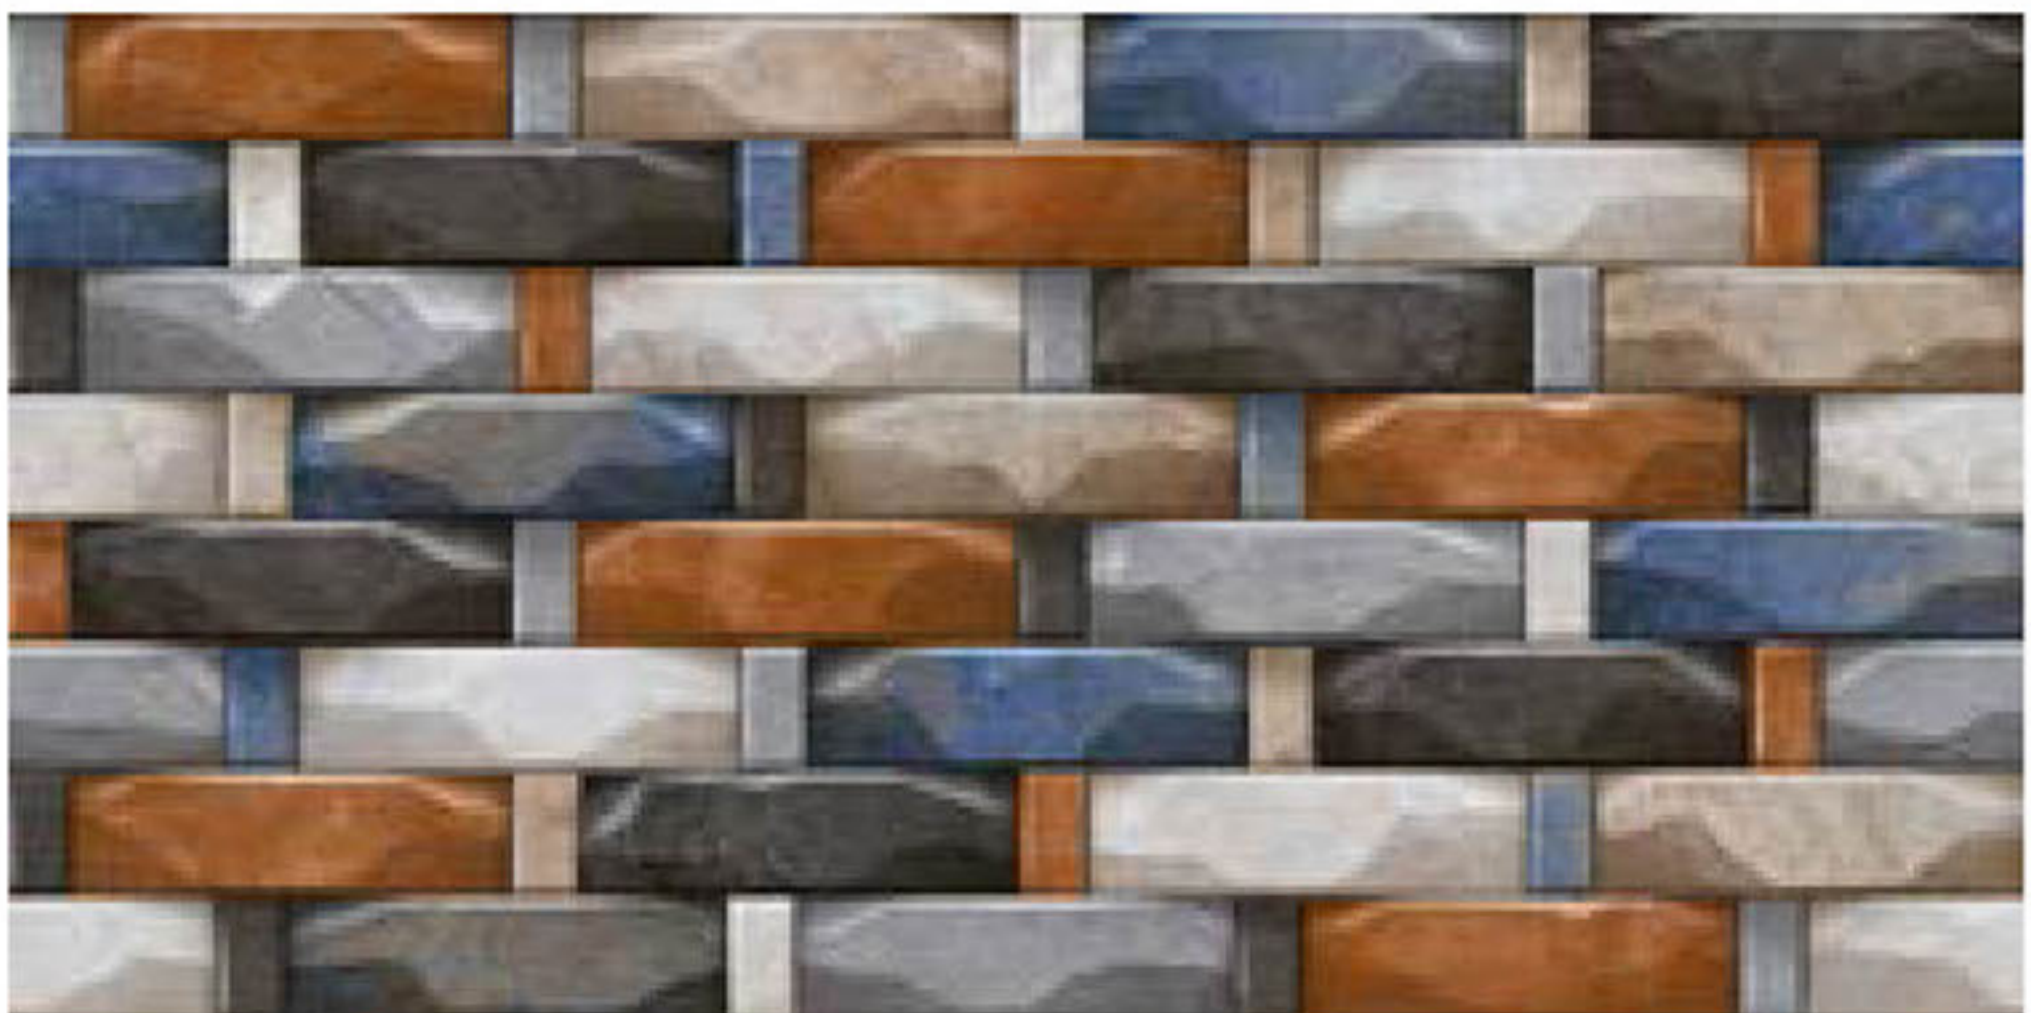

5907

300x600mm
Matt