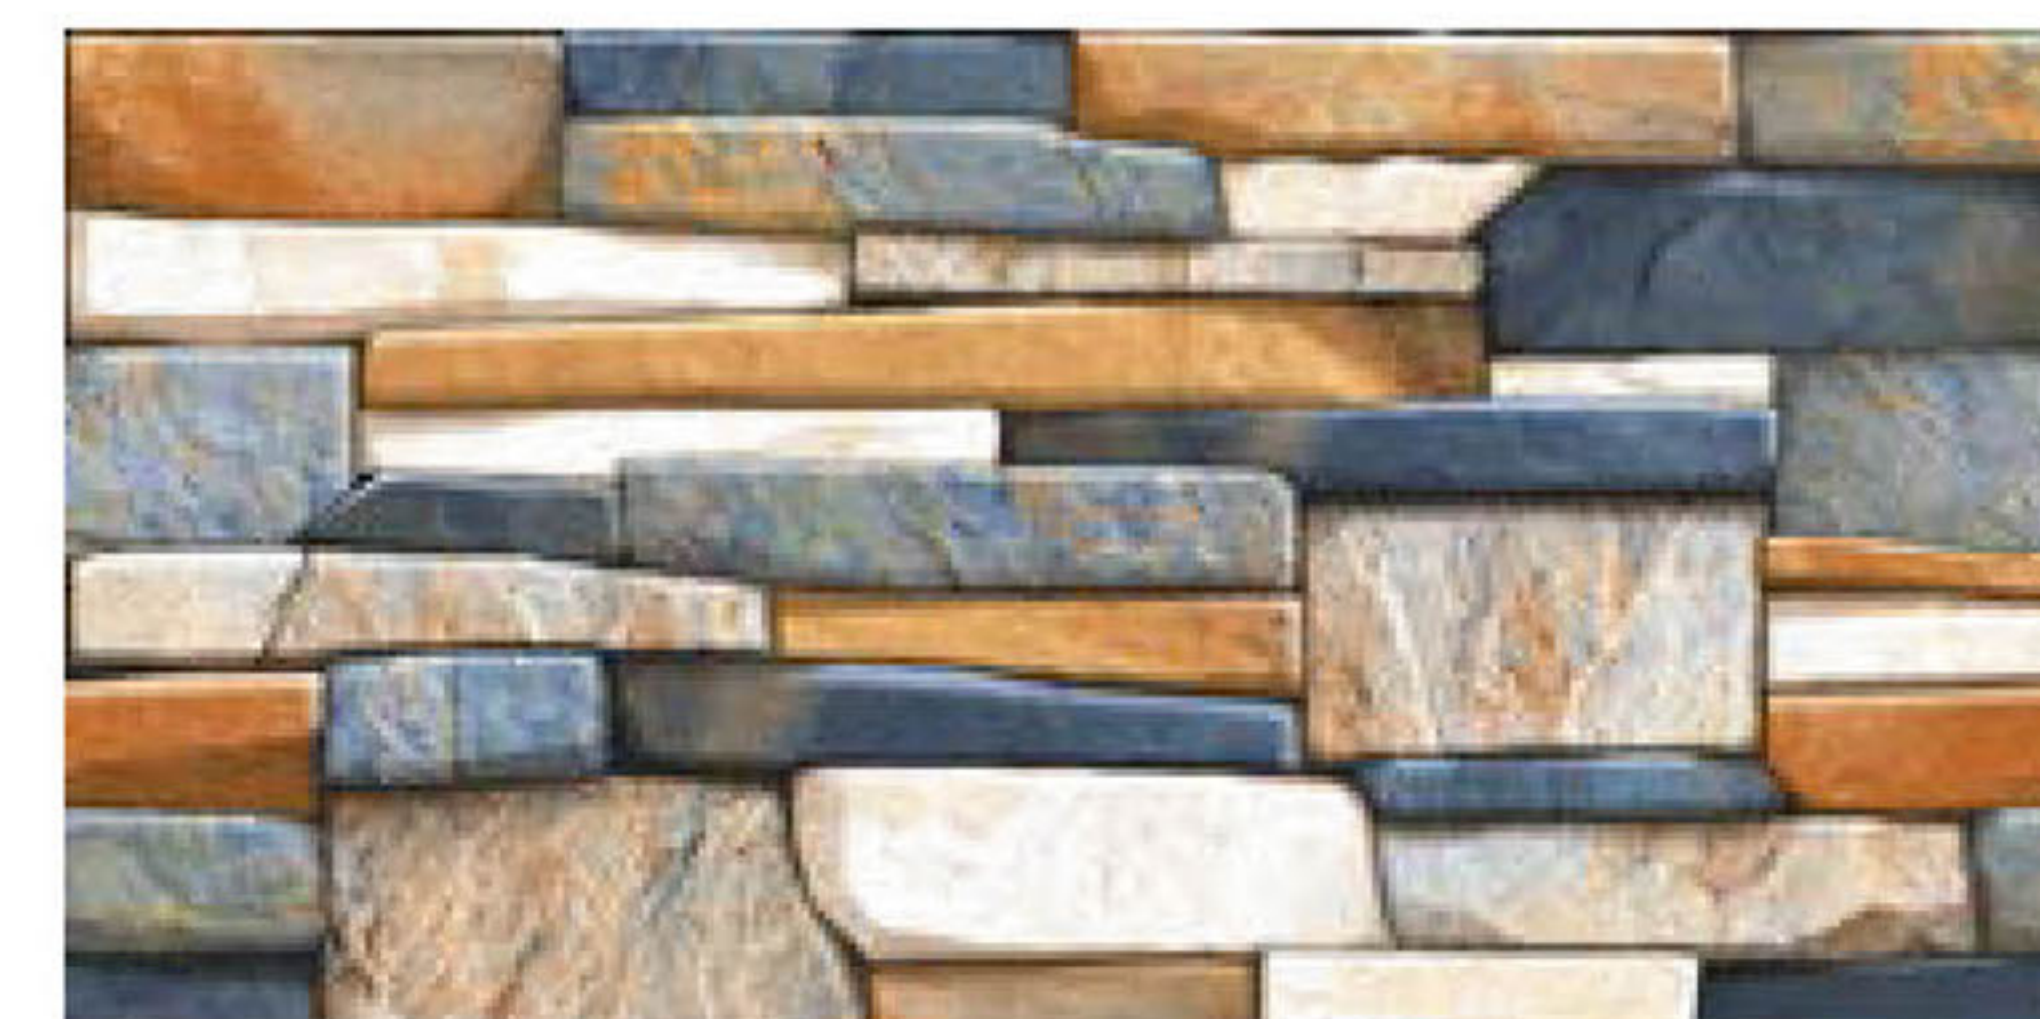

6503

300x600mm
Matt