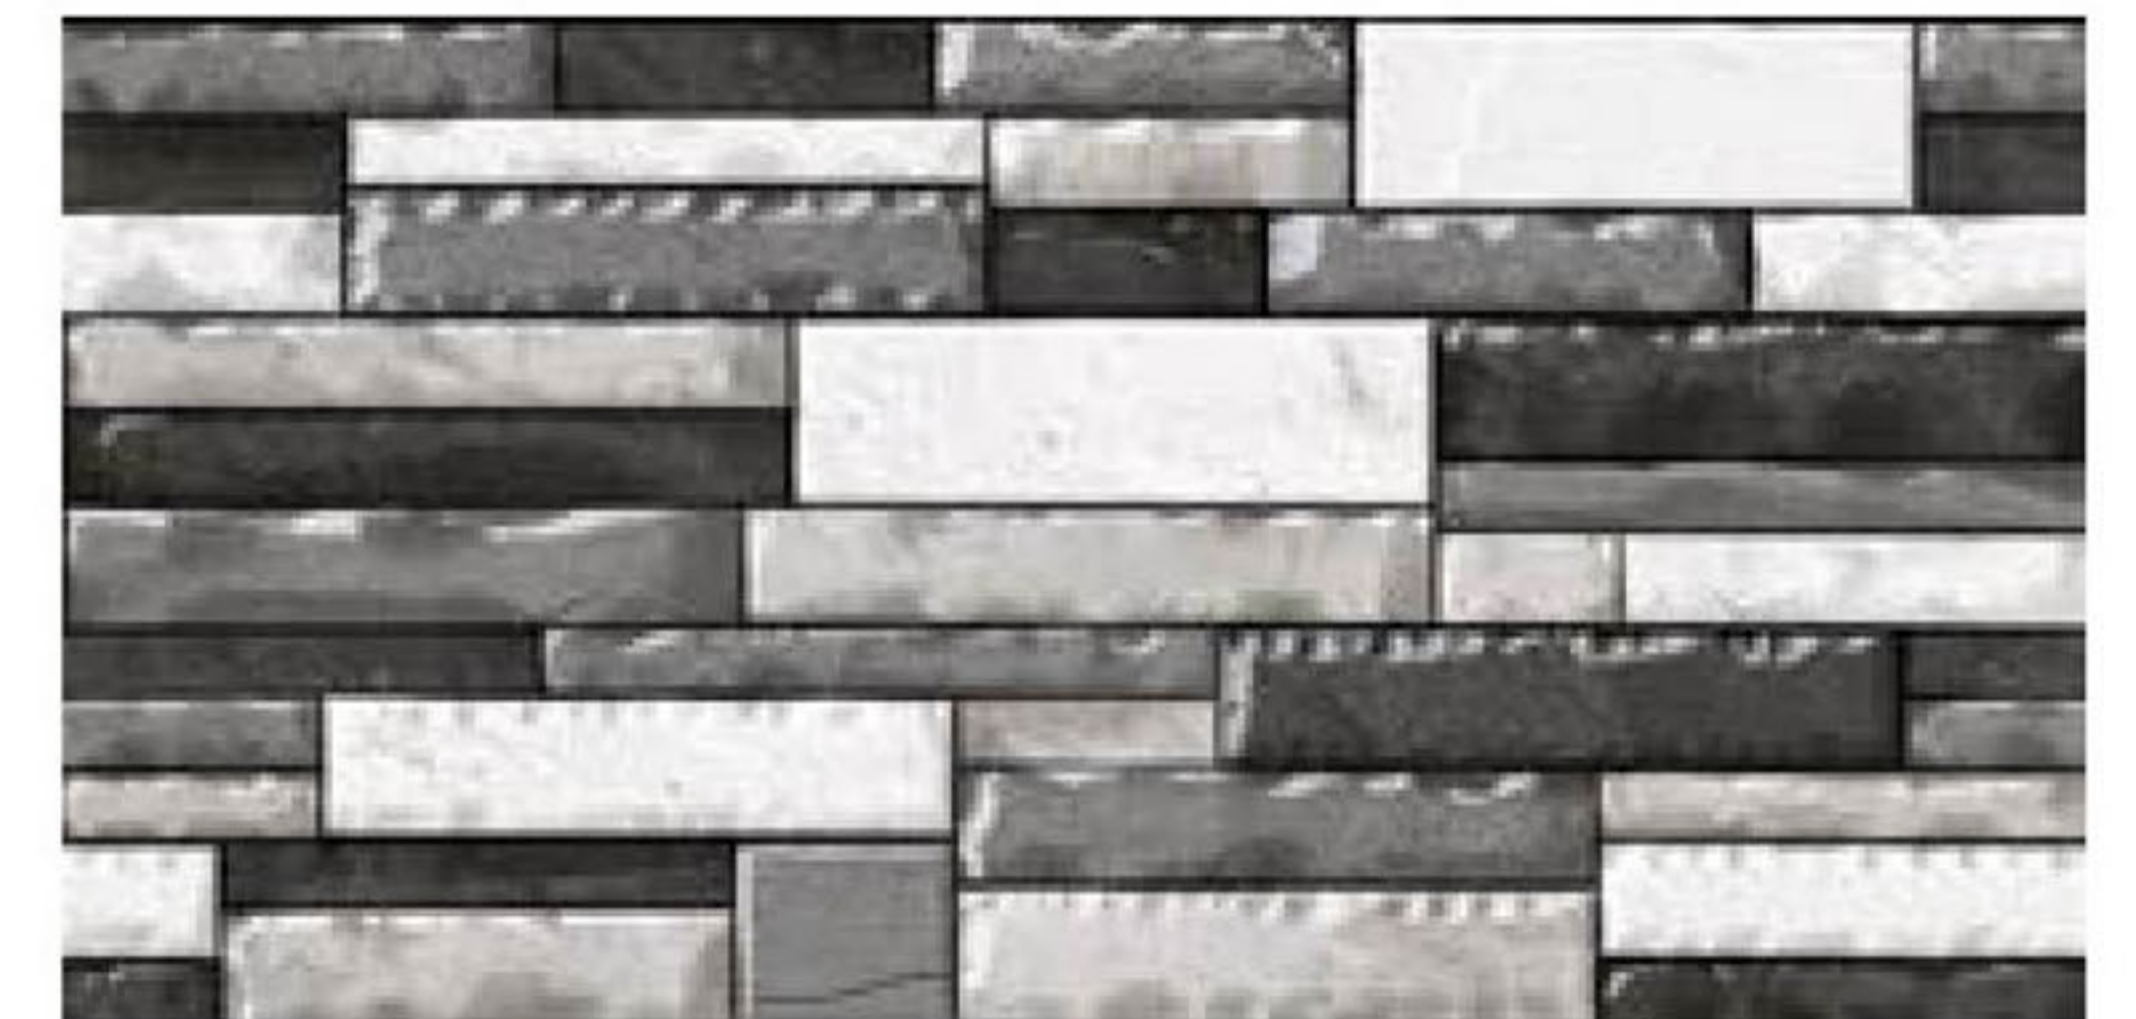

300x600mm
Matt

HIGH DEPTH
ELEVATION
WALL TILES

6310

300x600mm
Matt

HIGH DEPTH
ELEVATION
WALL TILES

6311

300x600mm
Matt

HIGH DEPTH
ELEVATION
WALL TILES