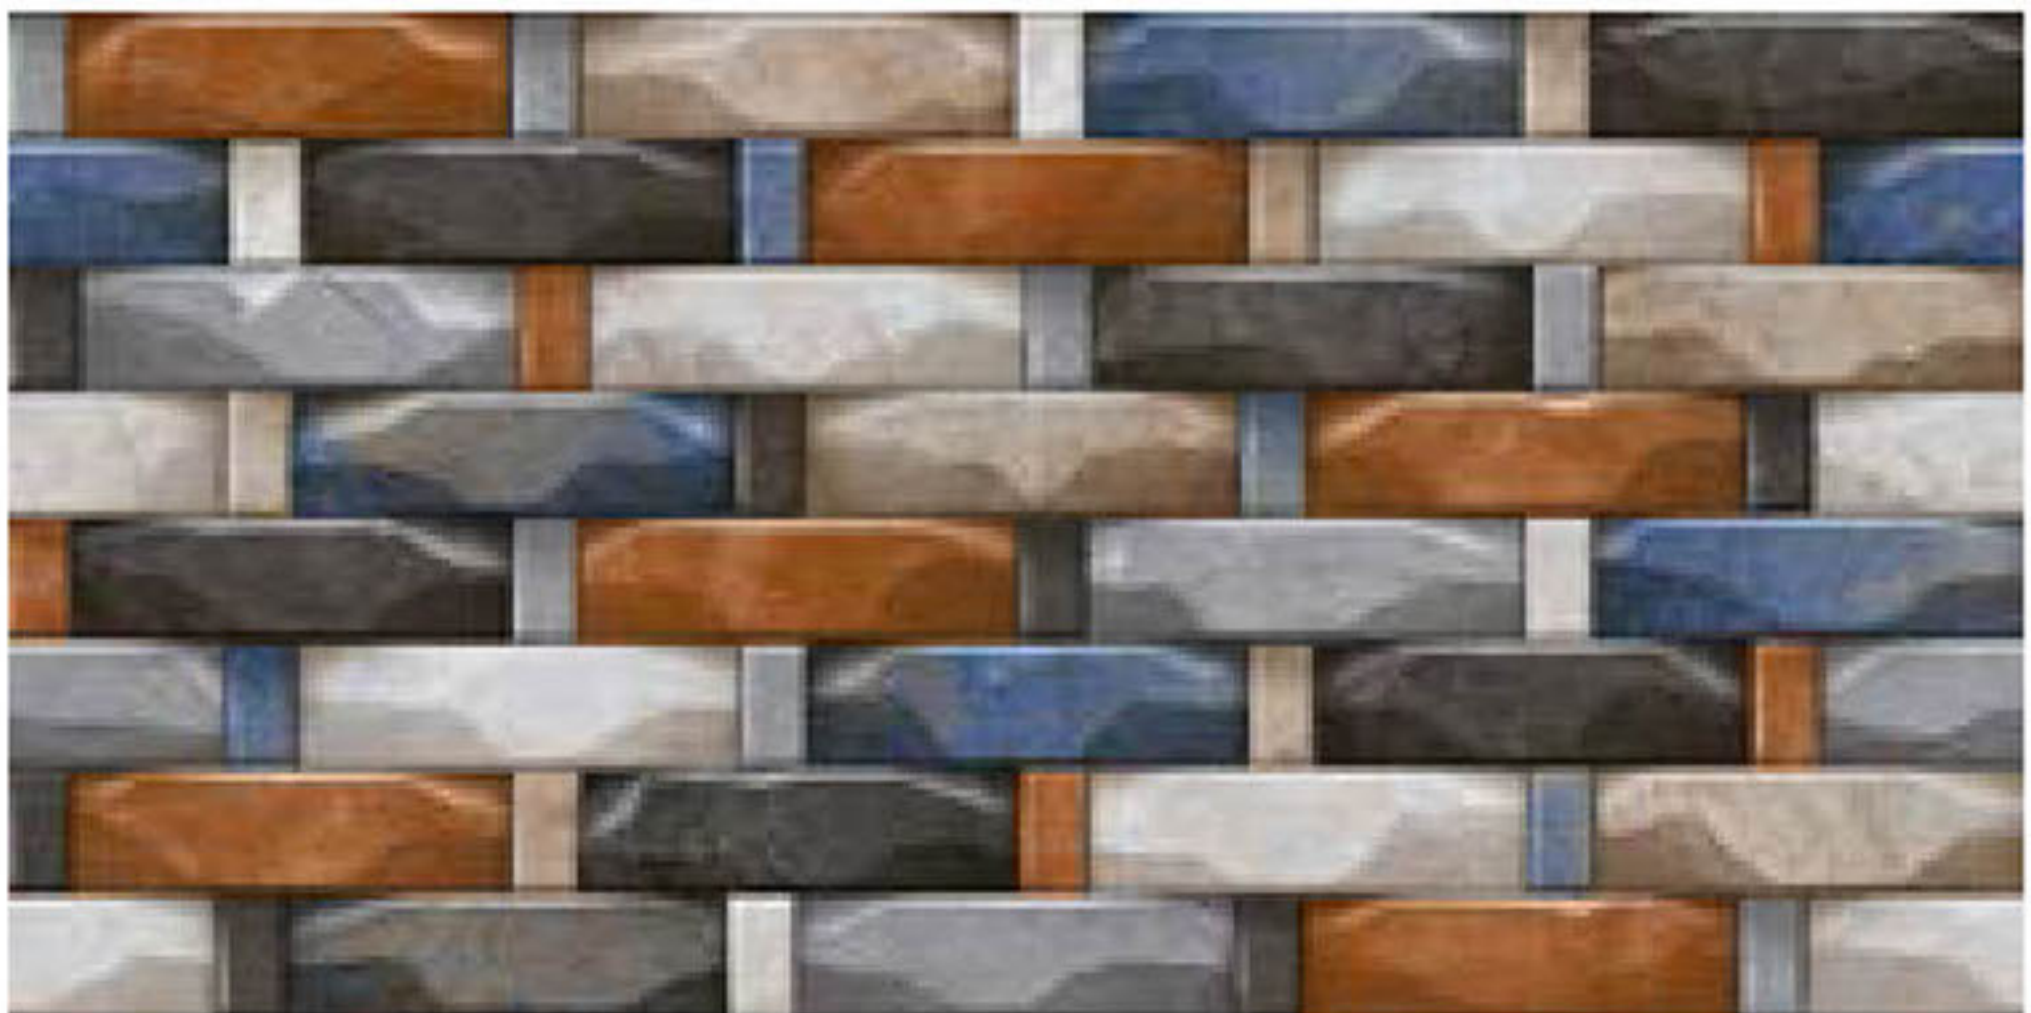

5907

300x600mm
Matt