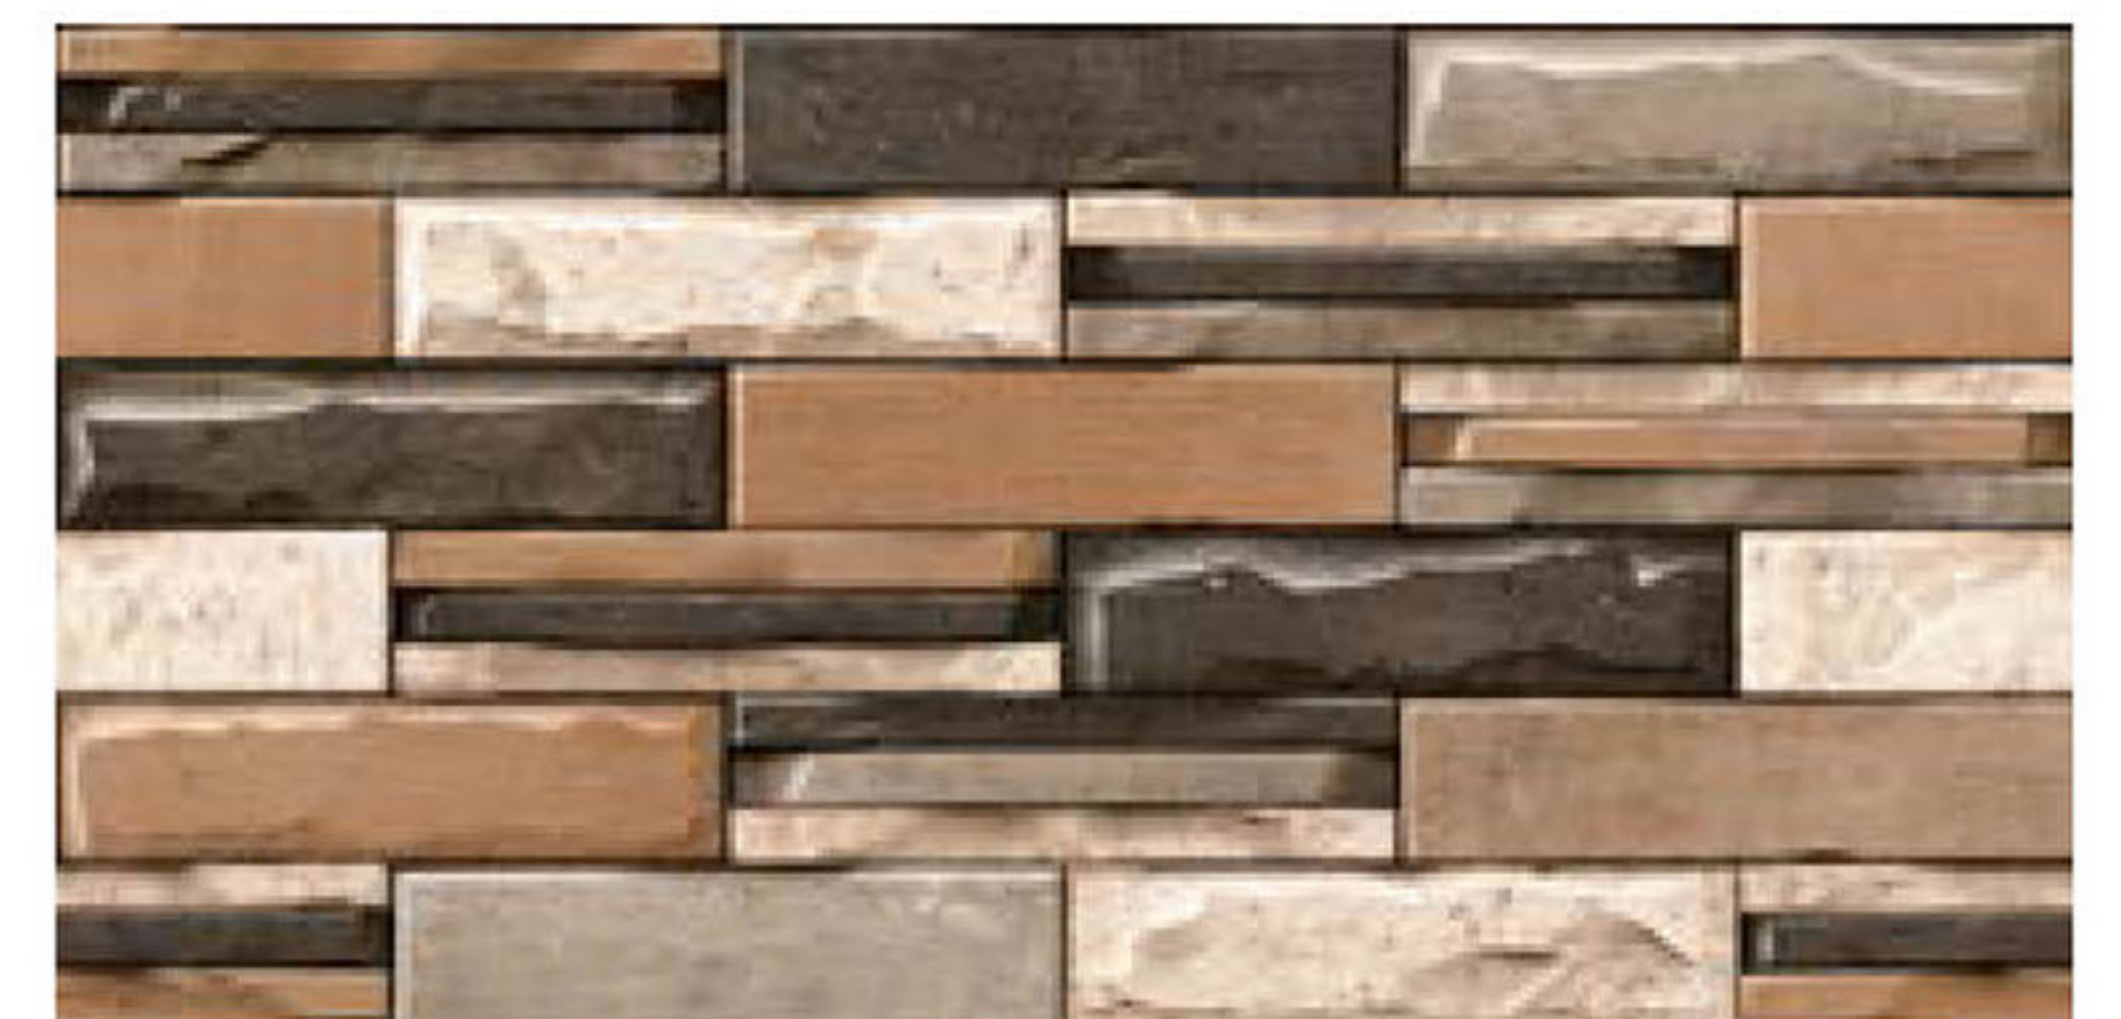

HIGH DEPTH
ELEVATION
WALL TILES

GIVING A TOUCH
OF CALMNESS
AND PURITY
TO THE SPACE.

Series
67

6701

300x600mm
Matt

HIGH DEPTH
ELEVATION
WALL TILES

6702

300x600mm
Matt