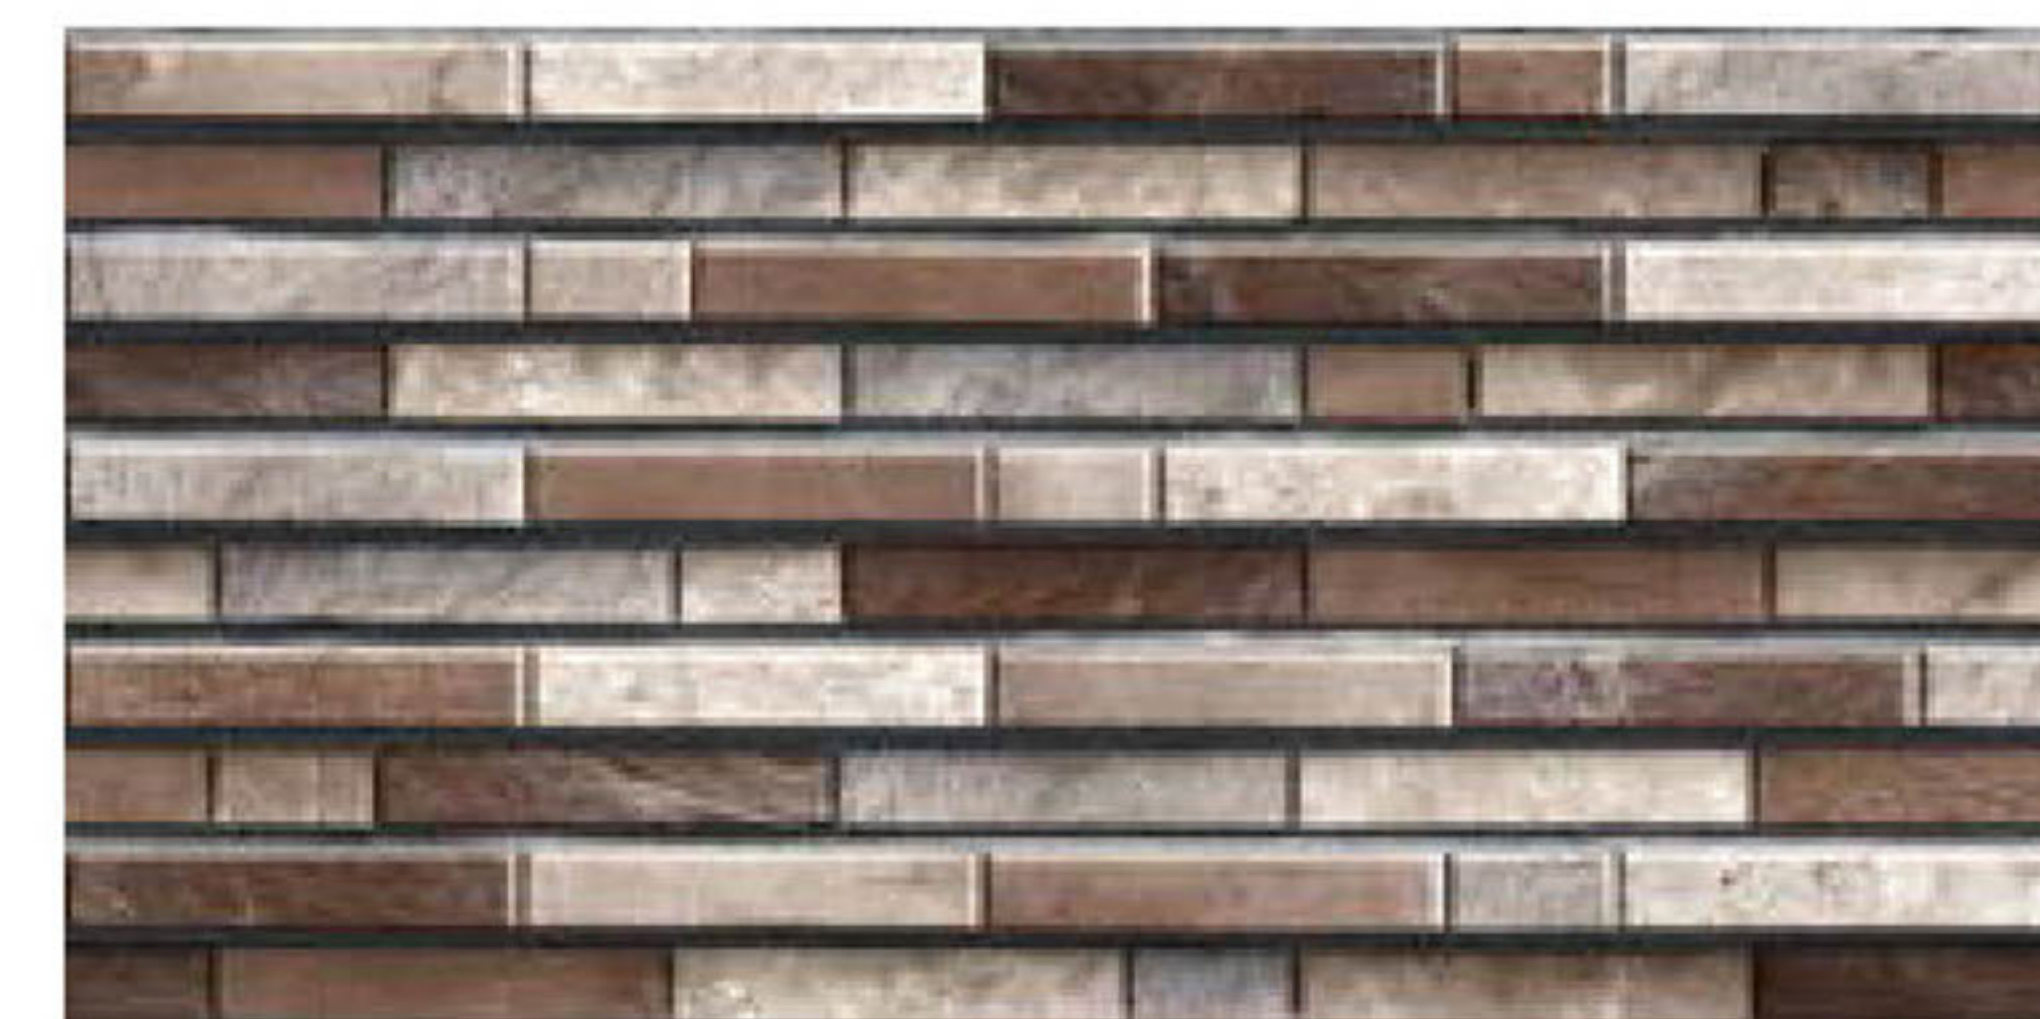

HIGH DEPTH
ELEVATION
WALL TILES

BRINGING
CALMNESS
AND
SENSIBILITIES TO YOU.

Series
66

6601

300x600mm
Matt

HIGH DEPTH
ELEVATION
WALL TILES

6603

300x600mm
Matt