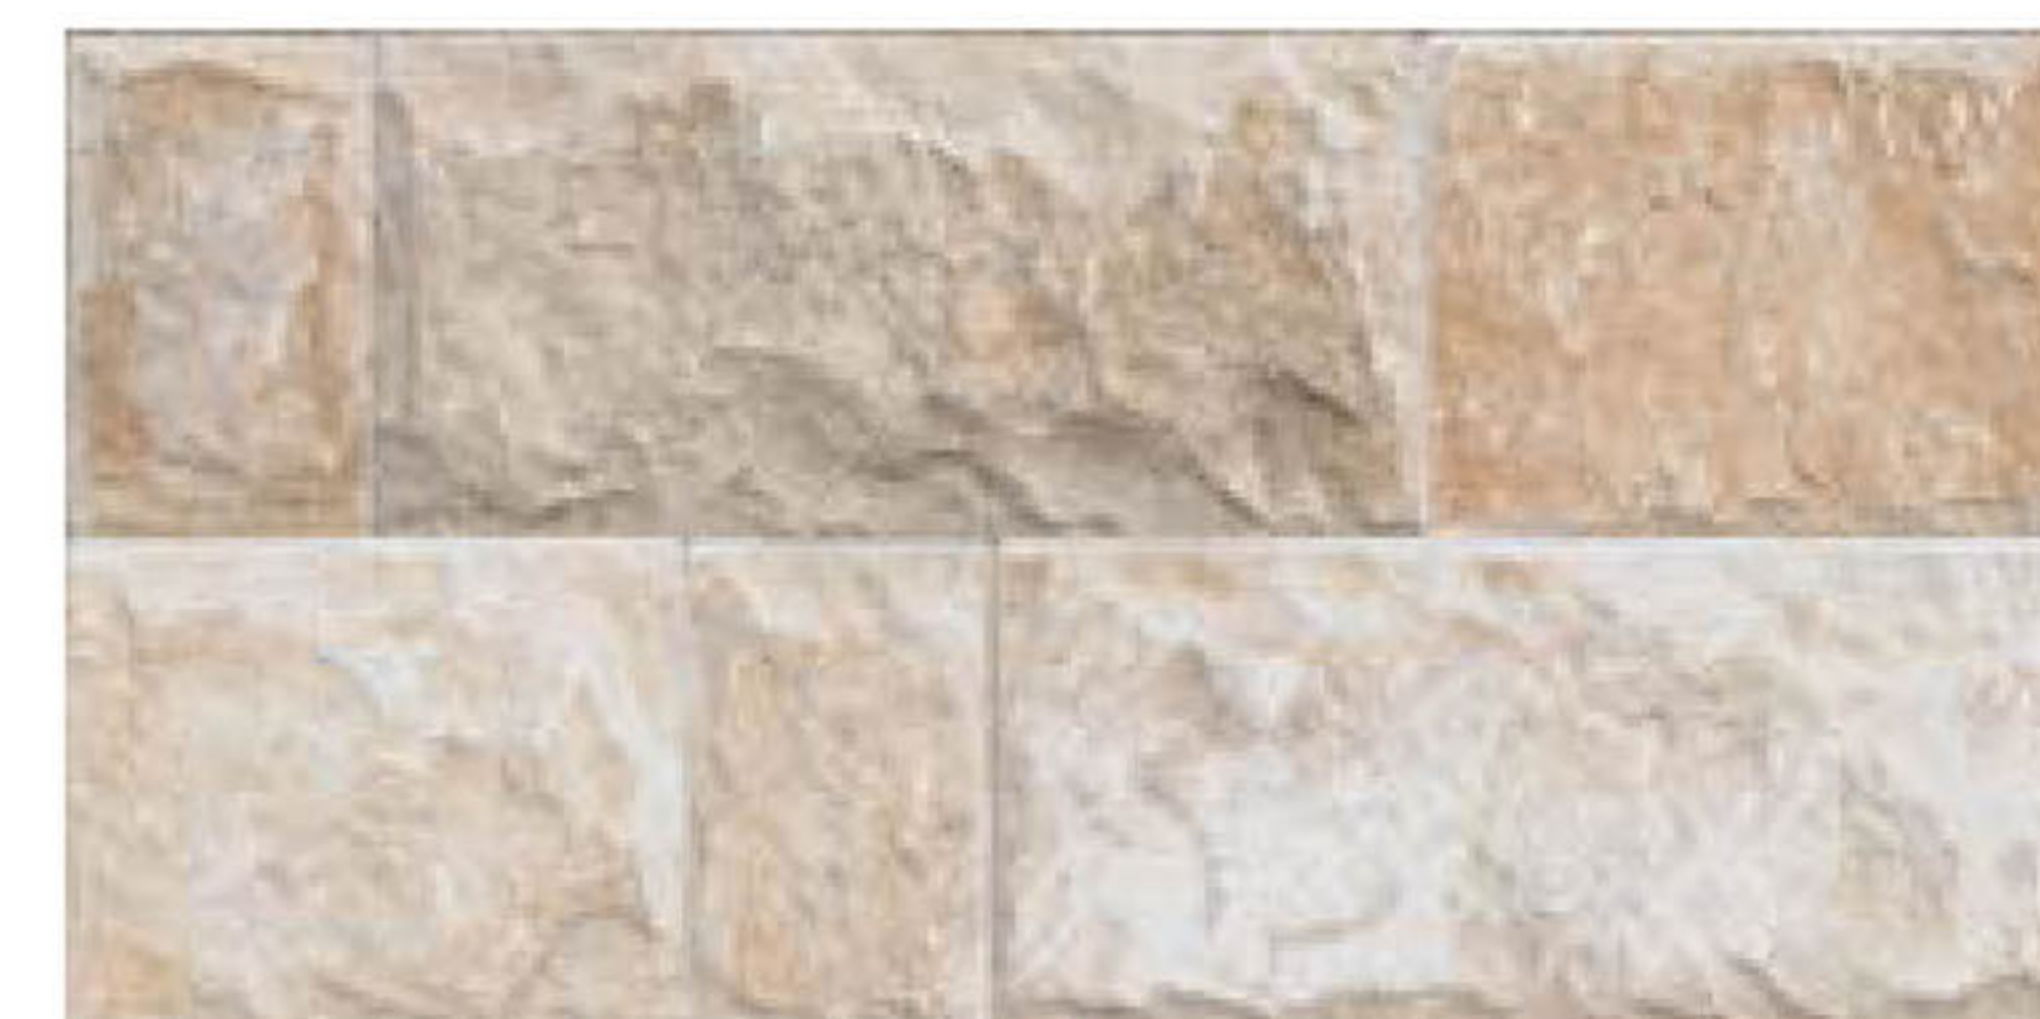

5603

300x600mm
Matt