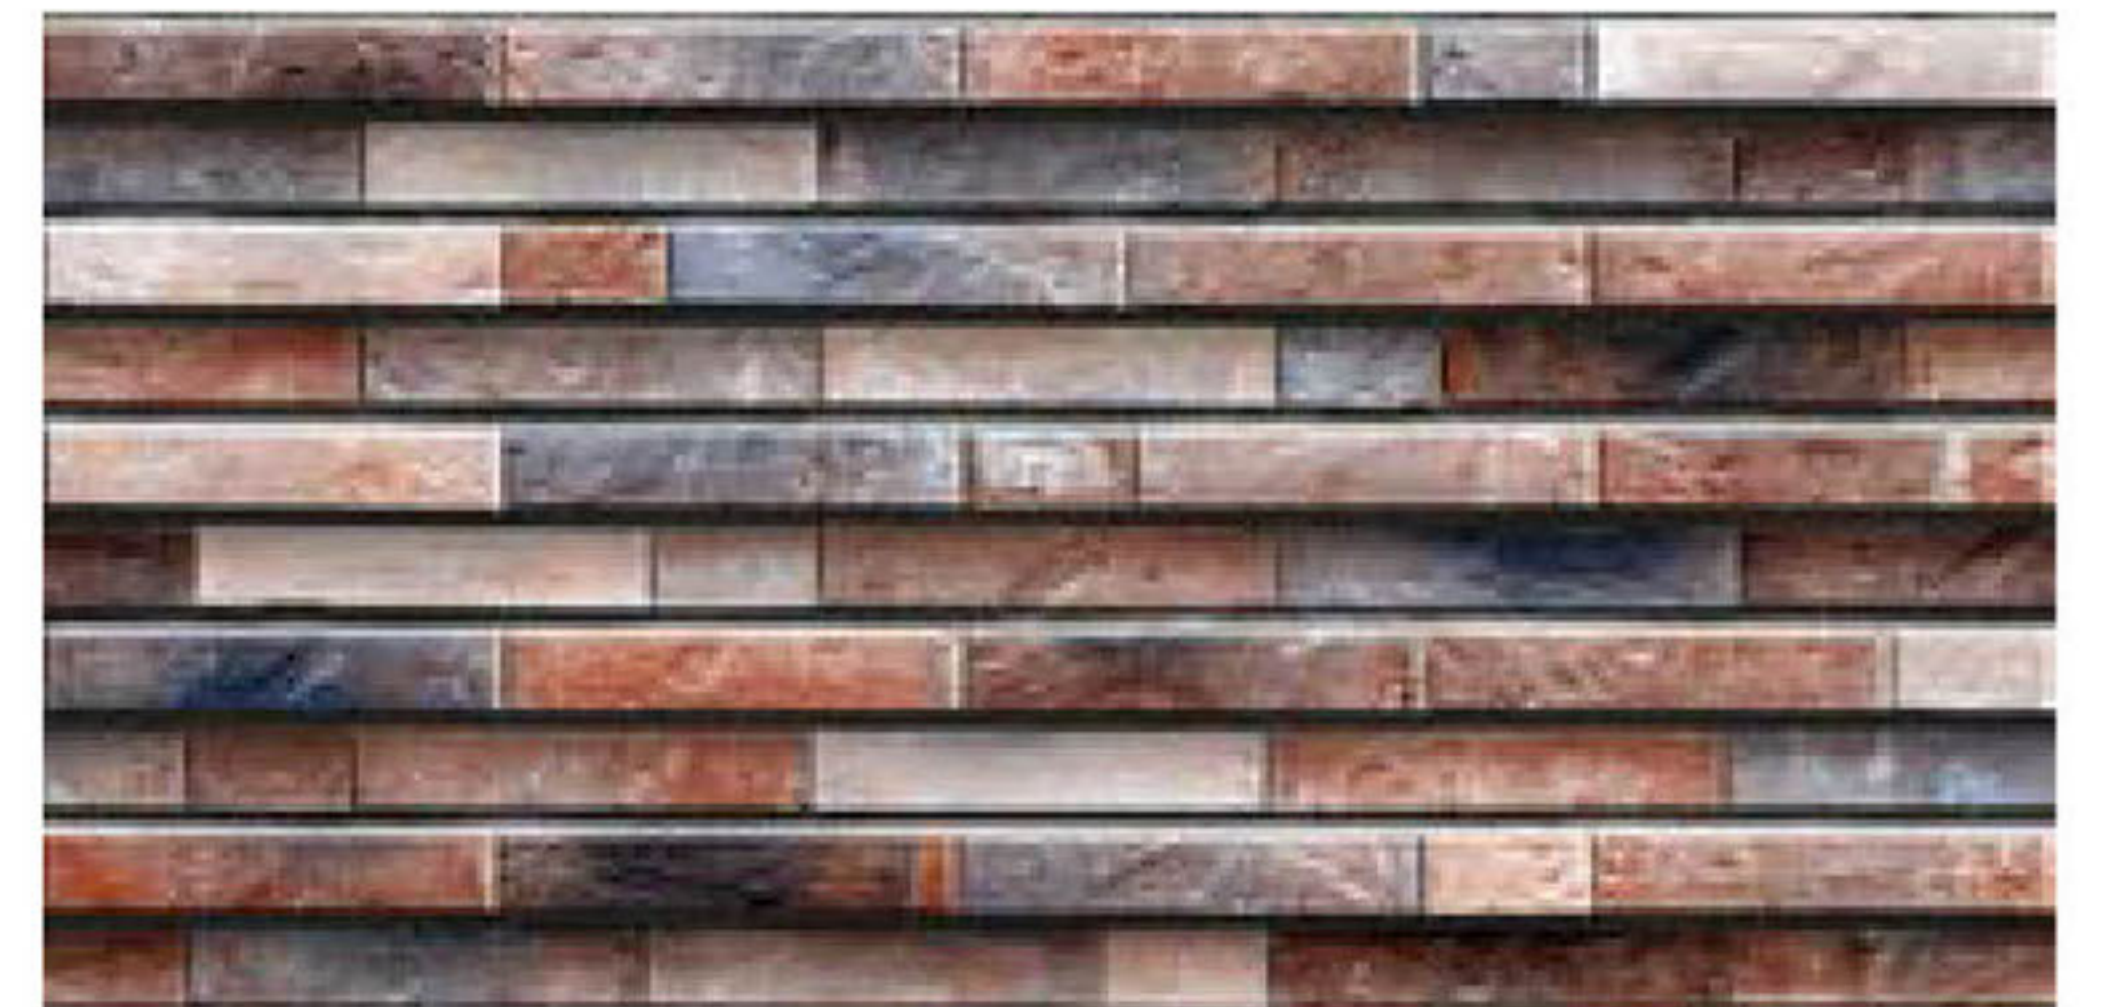

6611

300x600mm
Matt