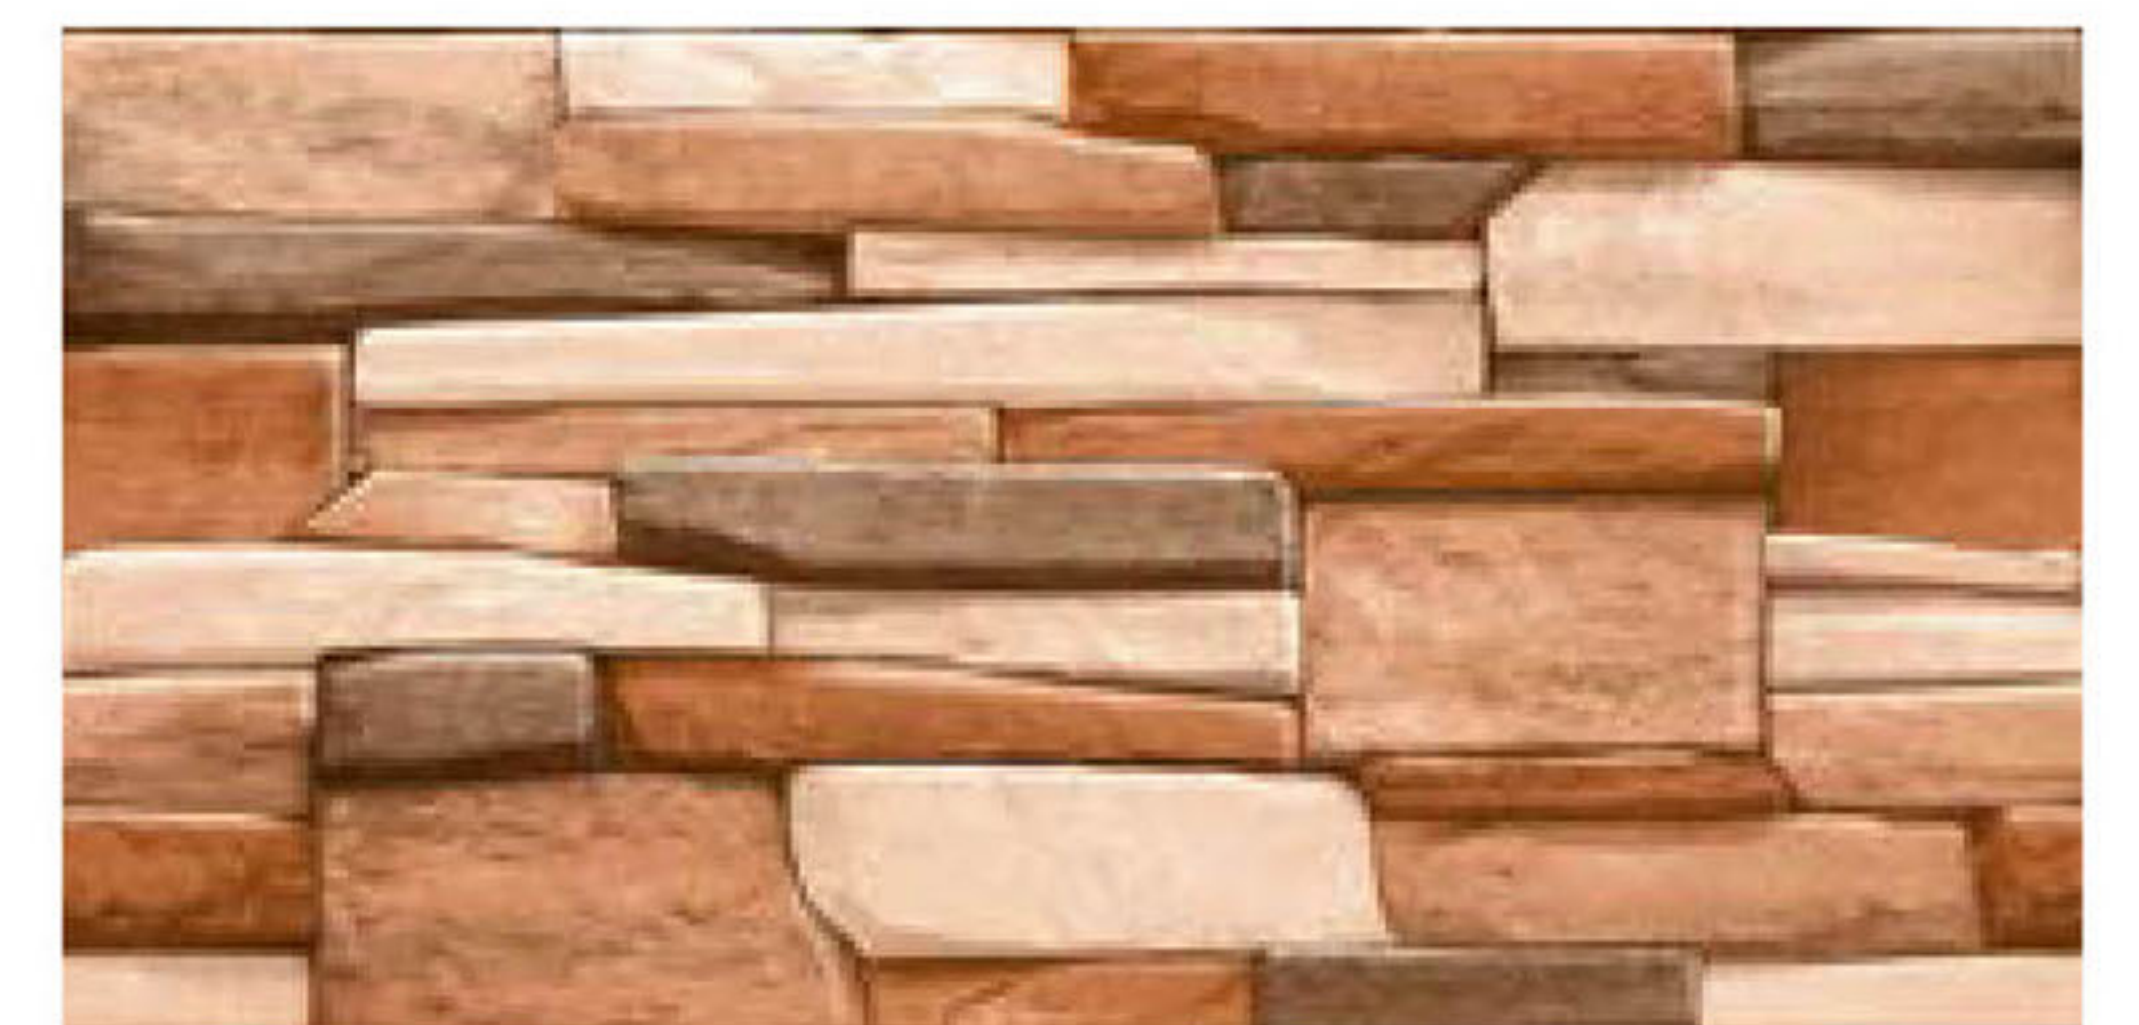

6509

300x600mm
Matt