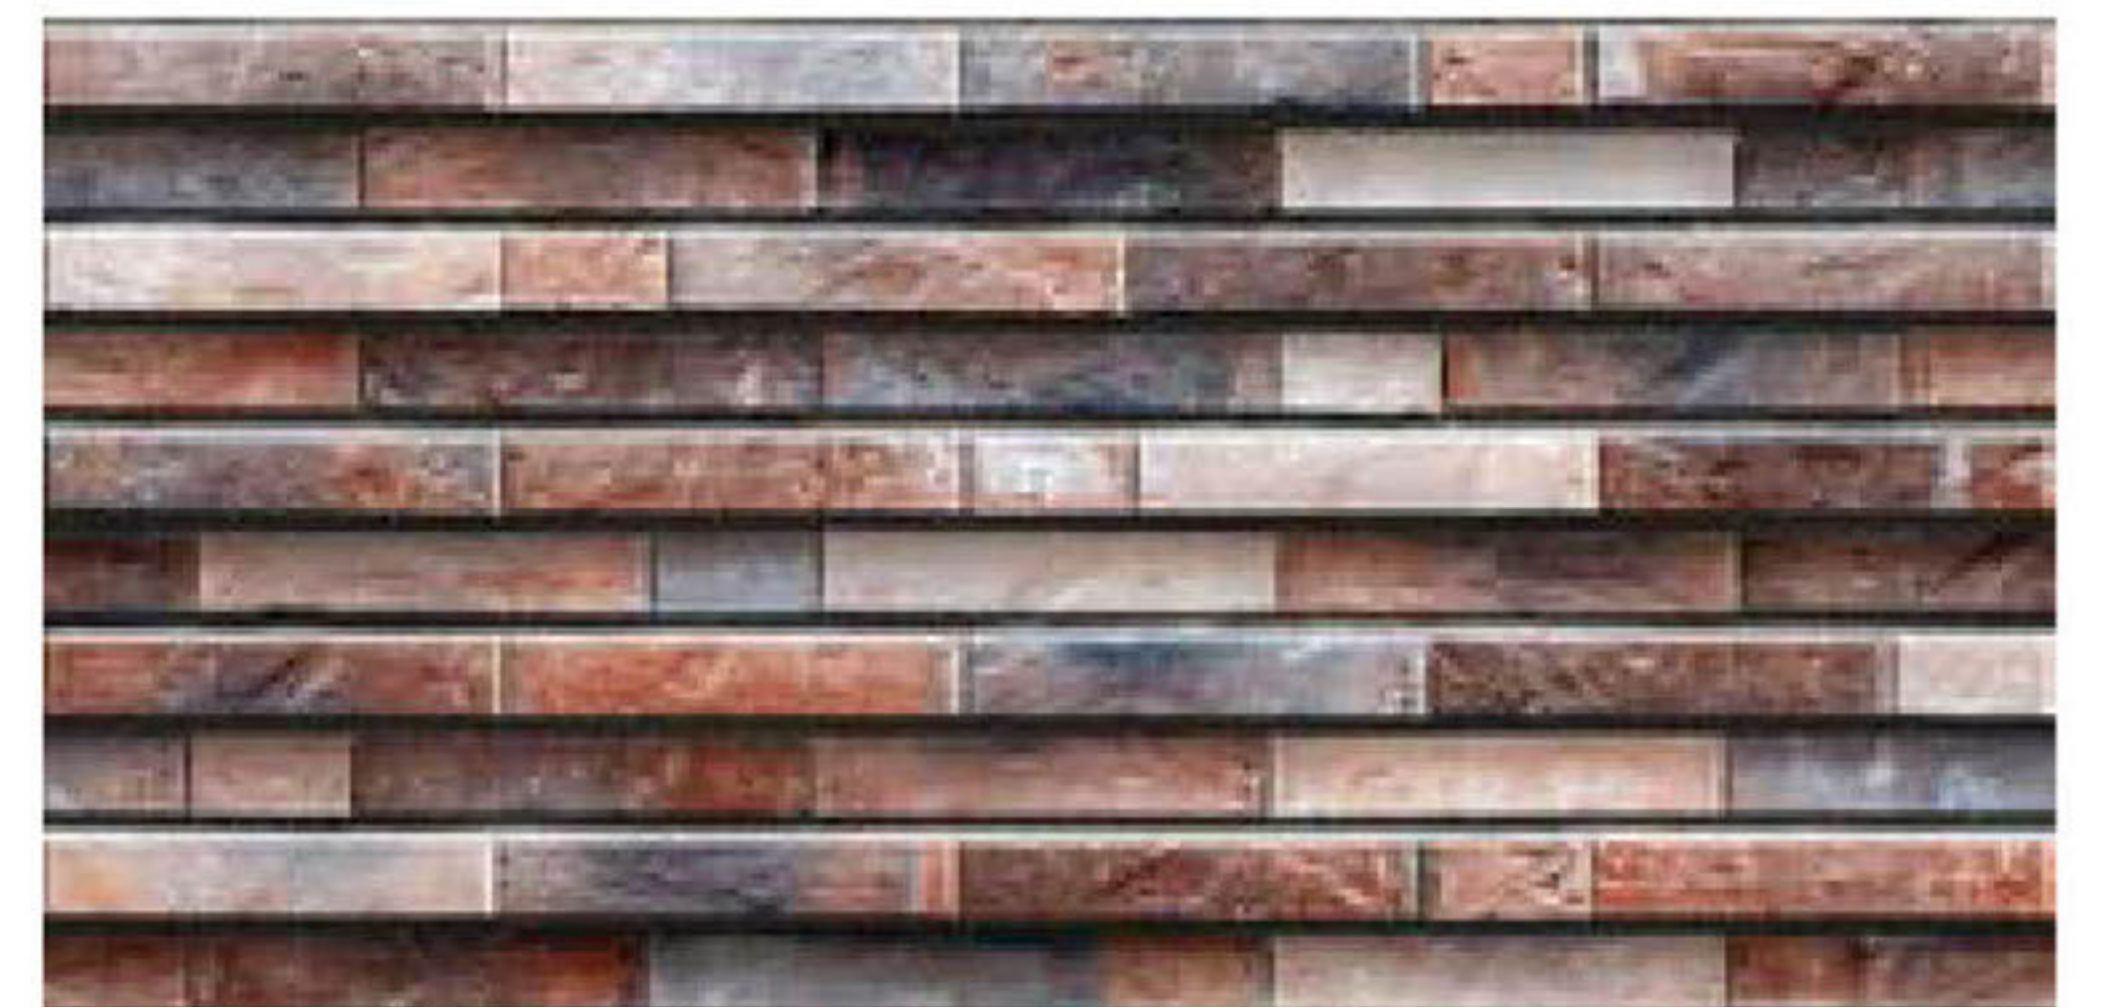

6611

300x600mm
Matt