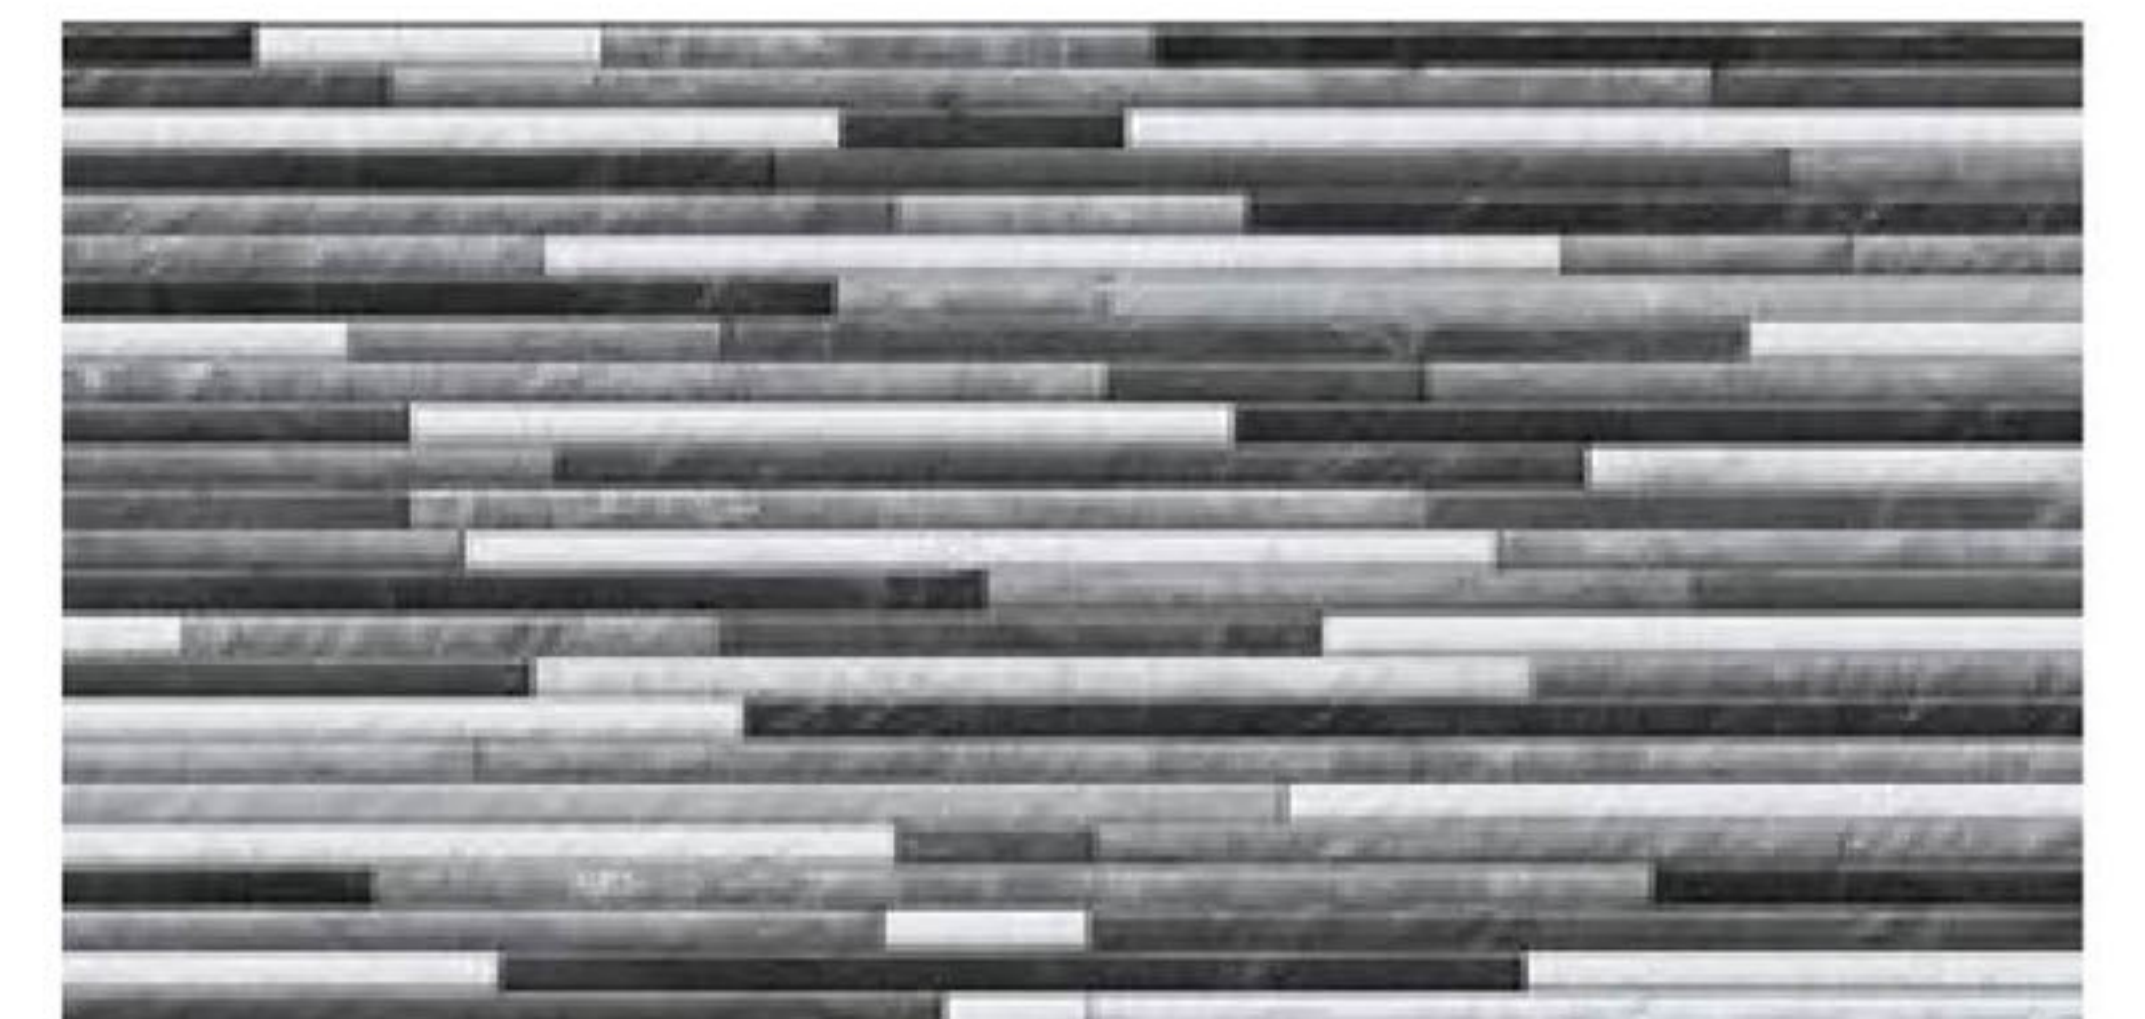

HIGH DEPTH
ELEVATION
WALL TILES

5807

300x600mm
Matt

HIGH DEPTH
ELEVATION
WALL TILES

5808

300x600mm
Matt

HIGH DEPTH
ELEVATION
WALL TILES

5809