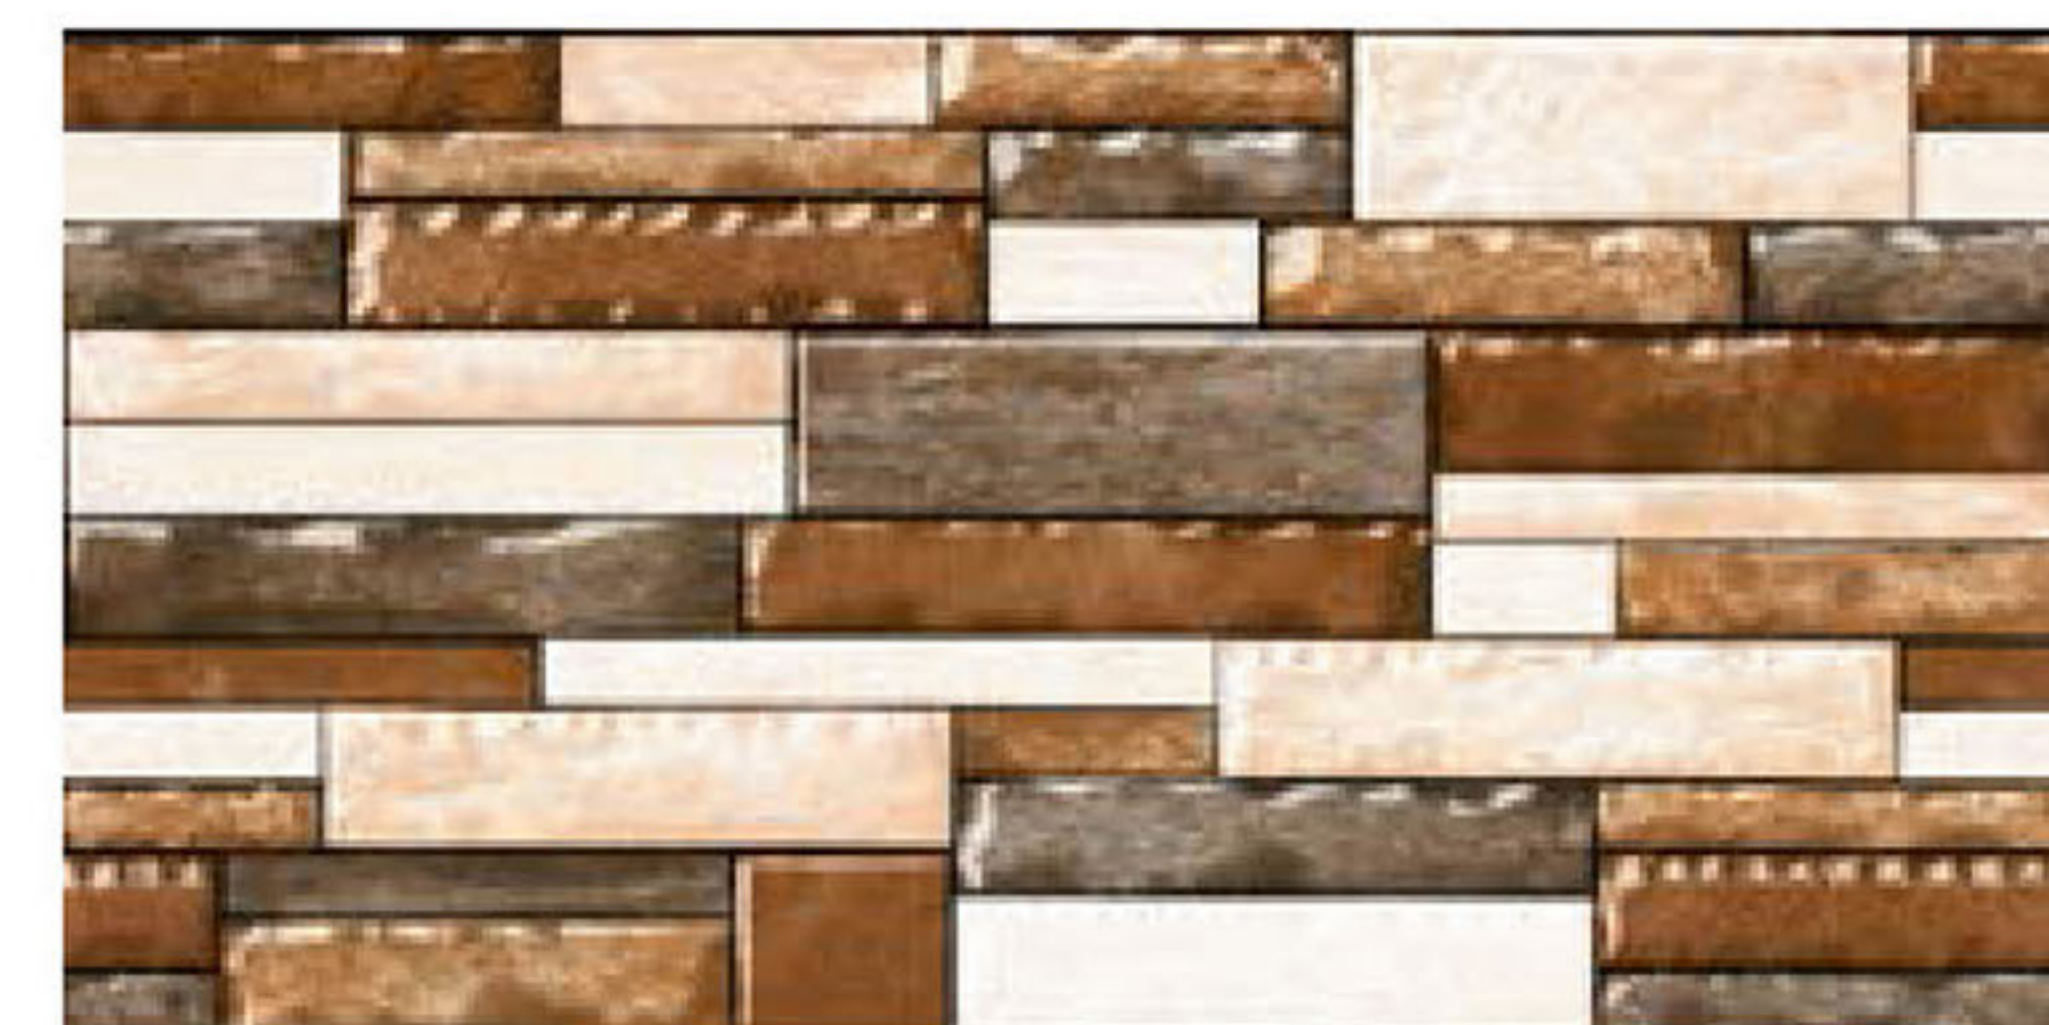

6309

300x600mm
Matt