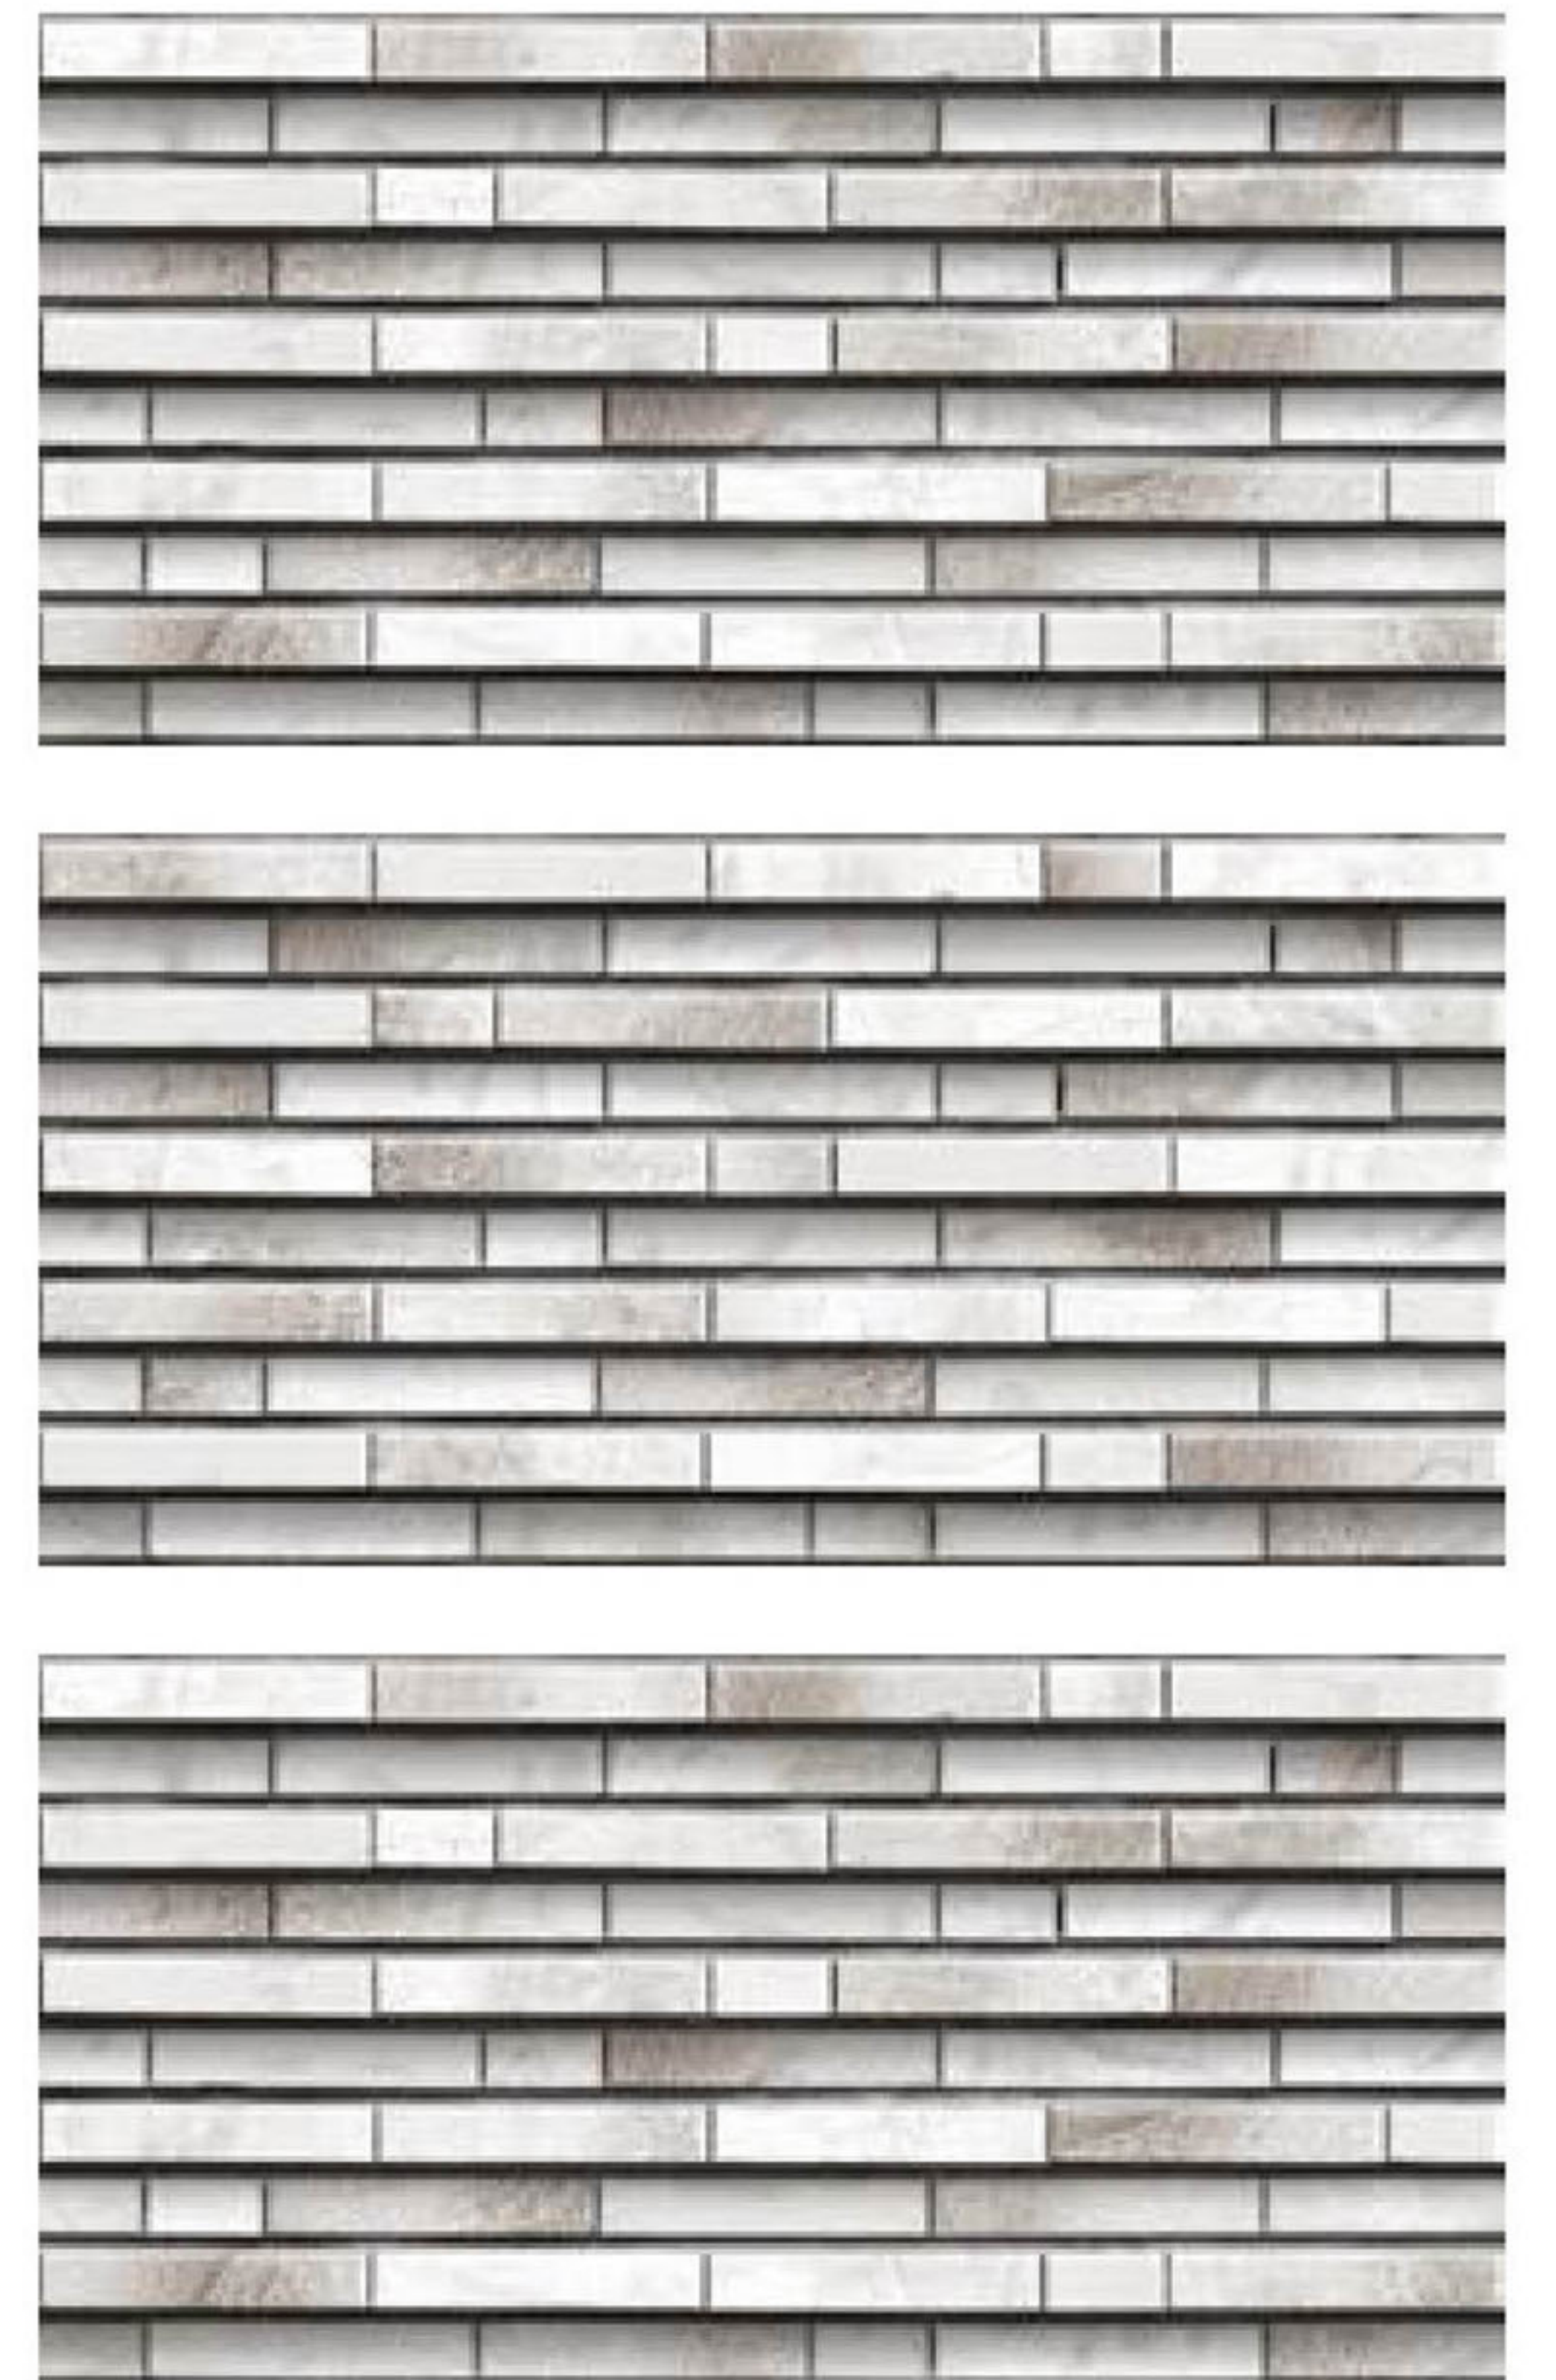

300x600mm
Matt

HIGH DEPTH
ELEVATION
WALL TILES

6607

300x600mm
Matt

HIGH DEPTH
ELEVATION
WALL TILES

6608

300x600mm
Matt

HIGH DEPTH
ELEVATION
WALL TILES