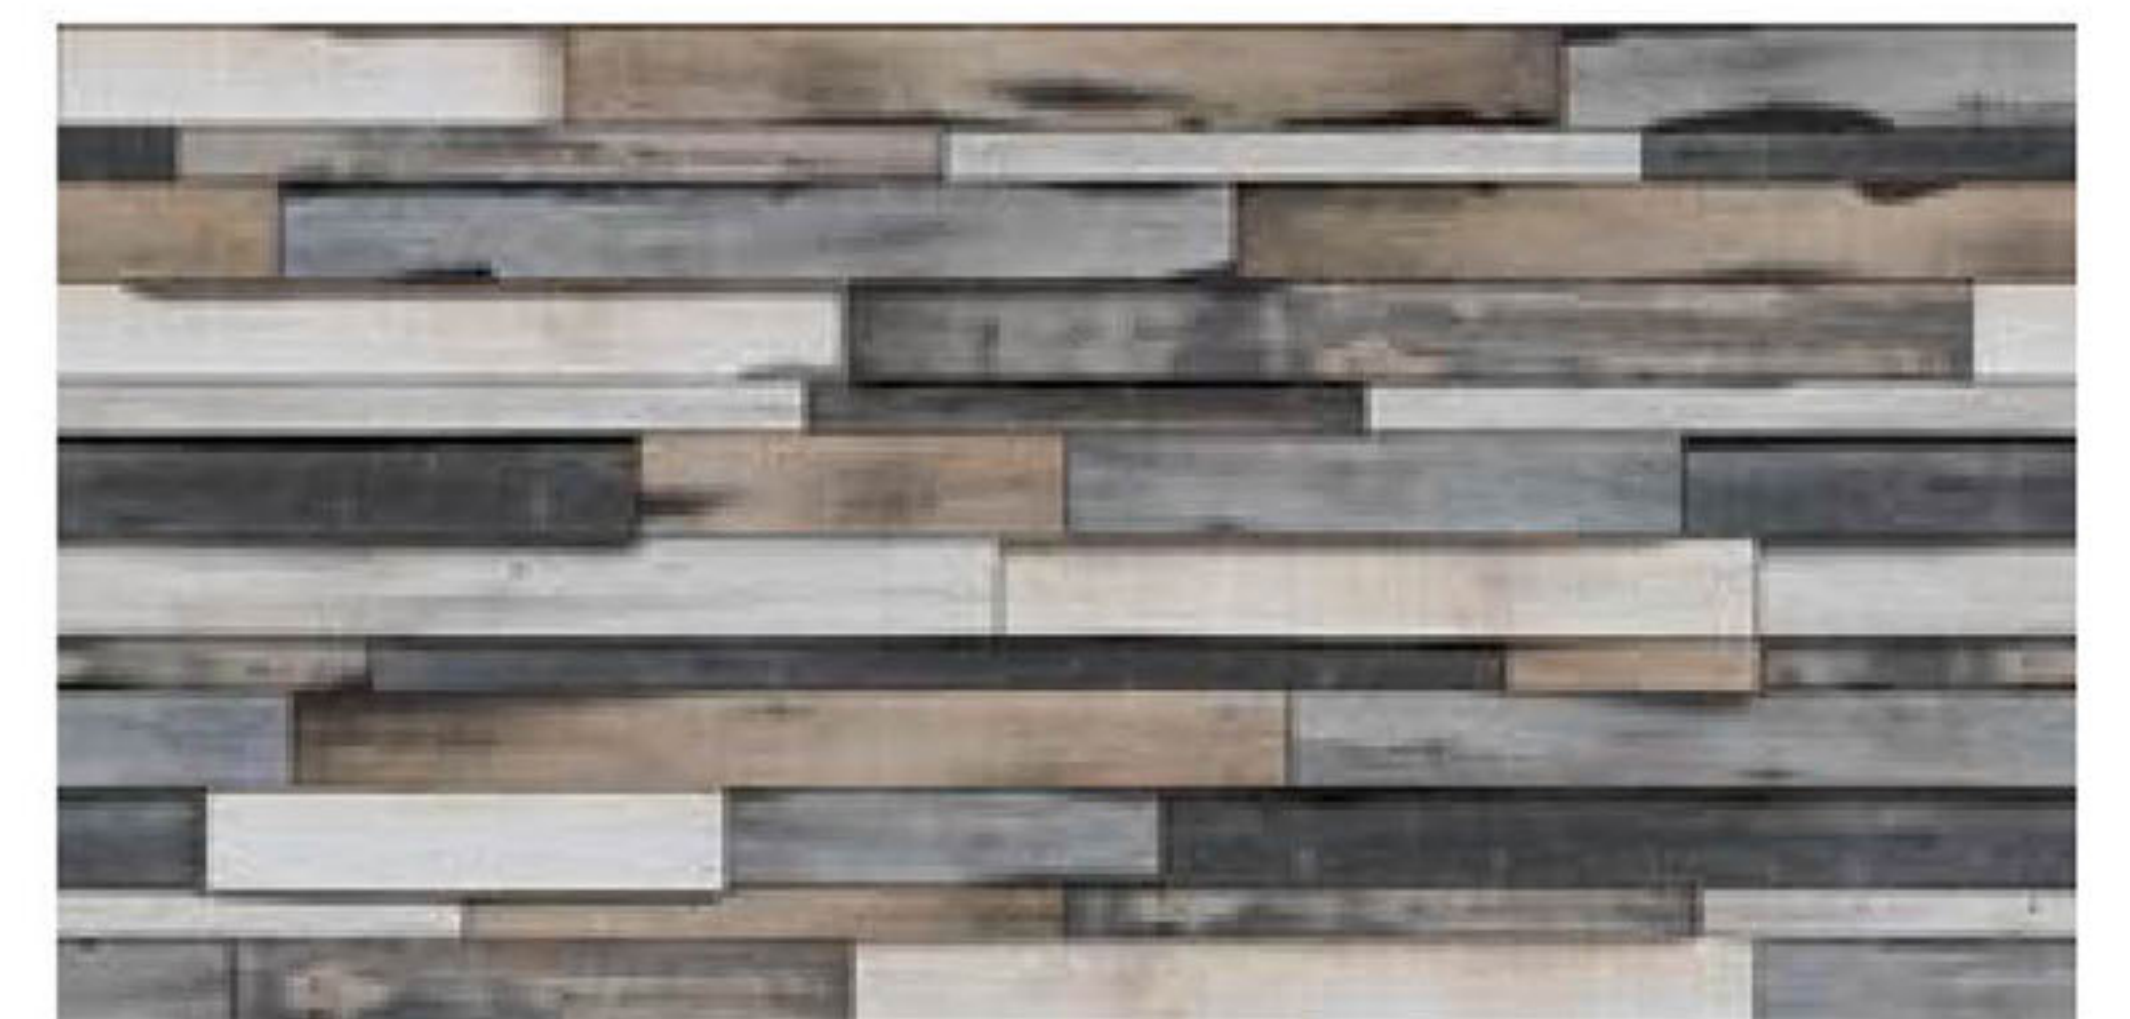

300x600mm
Matt

HIGH DEPTH
ELEVATION
WALL TILES

5405

300x600mm
Matt

HIGH DEPTH
ELEVATION
WALL TILES

5406

300x600mm
Matt

HIGH DEPTH
ELEVATION
WALL TILES