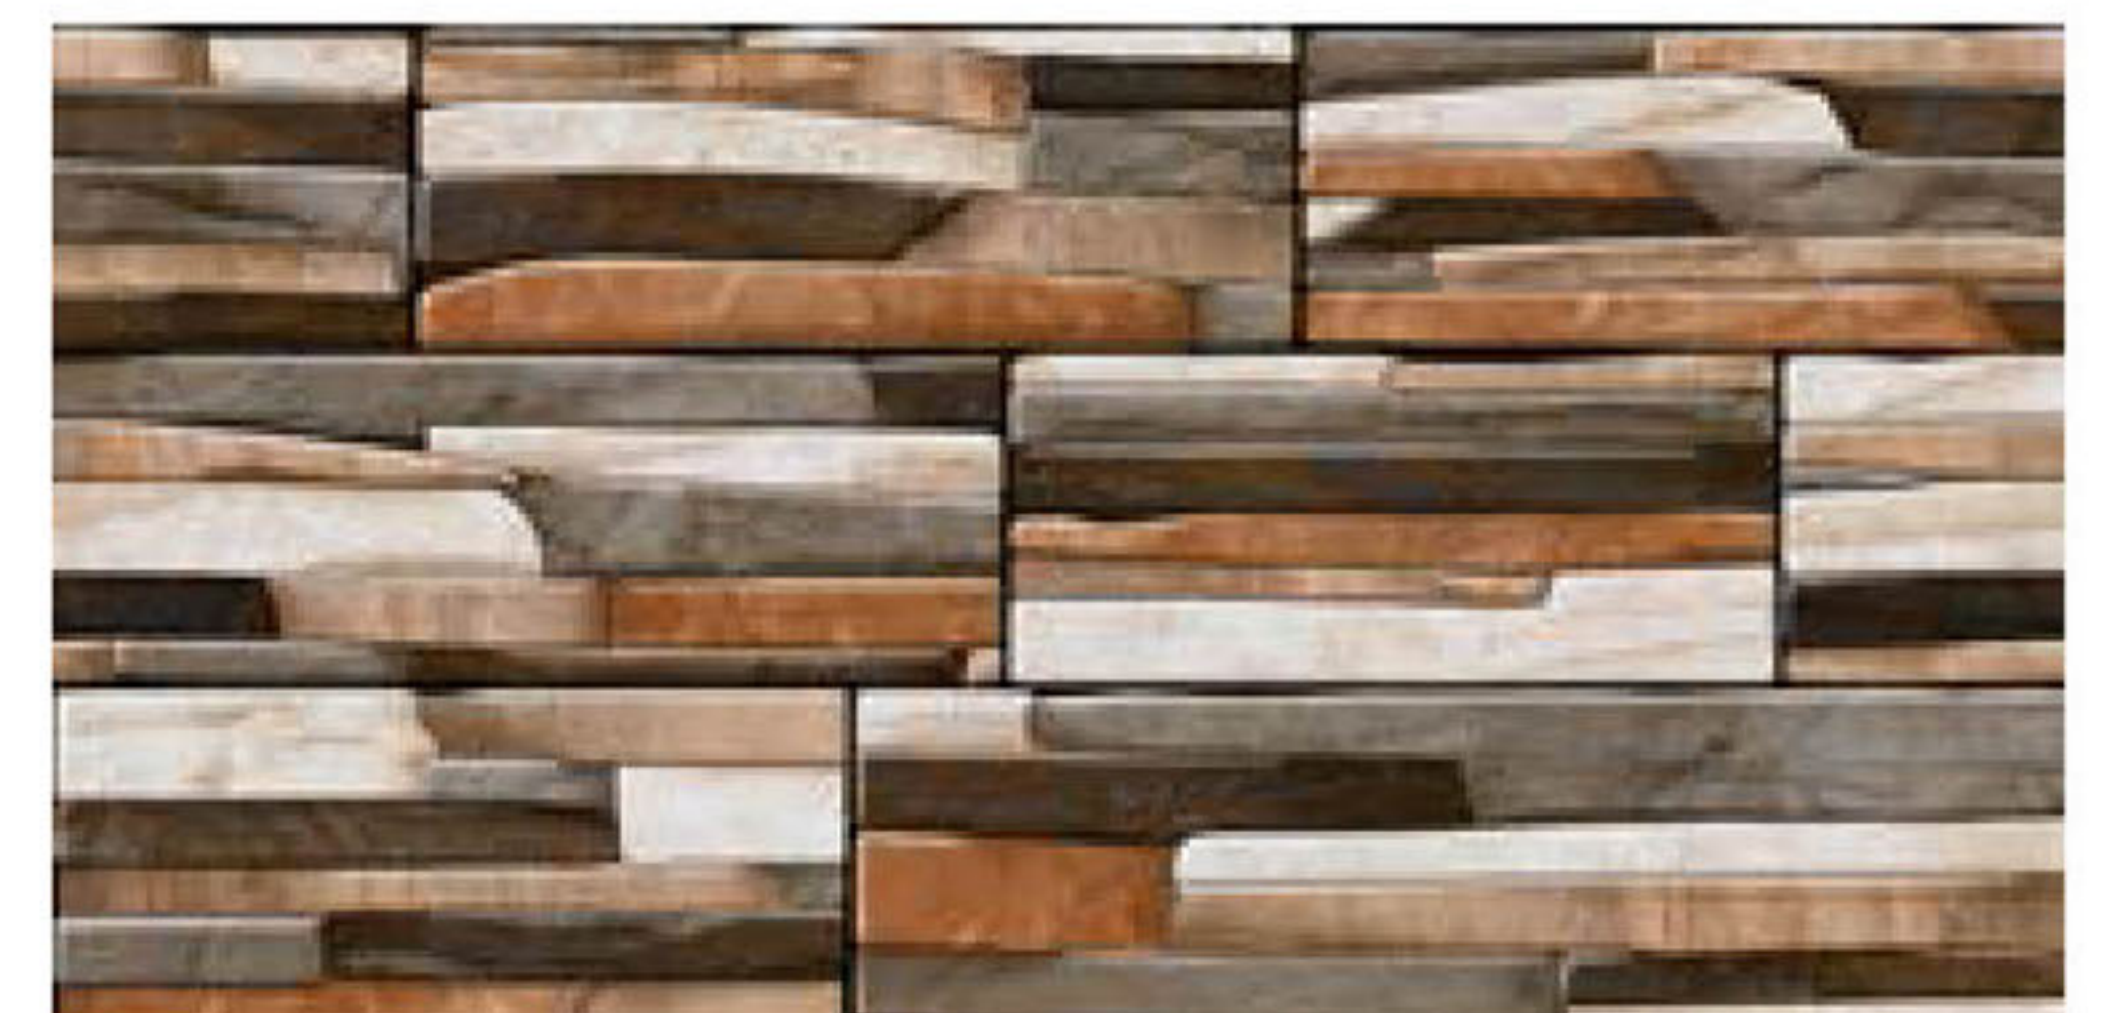

5301

300x600mm
Matt