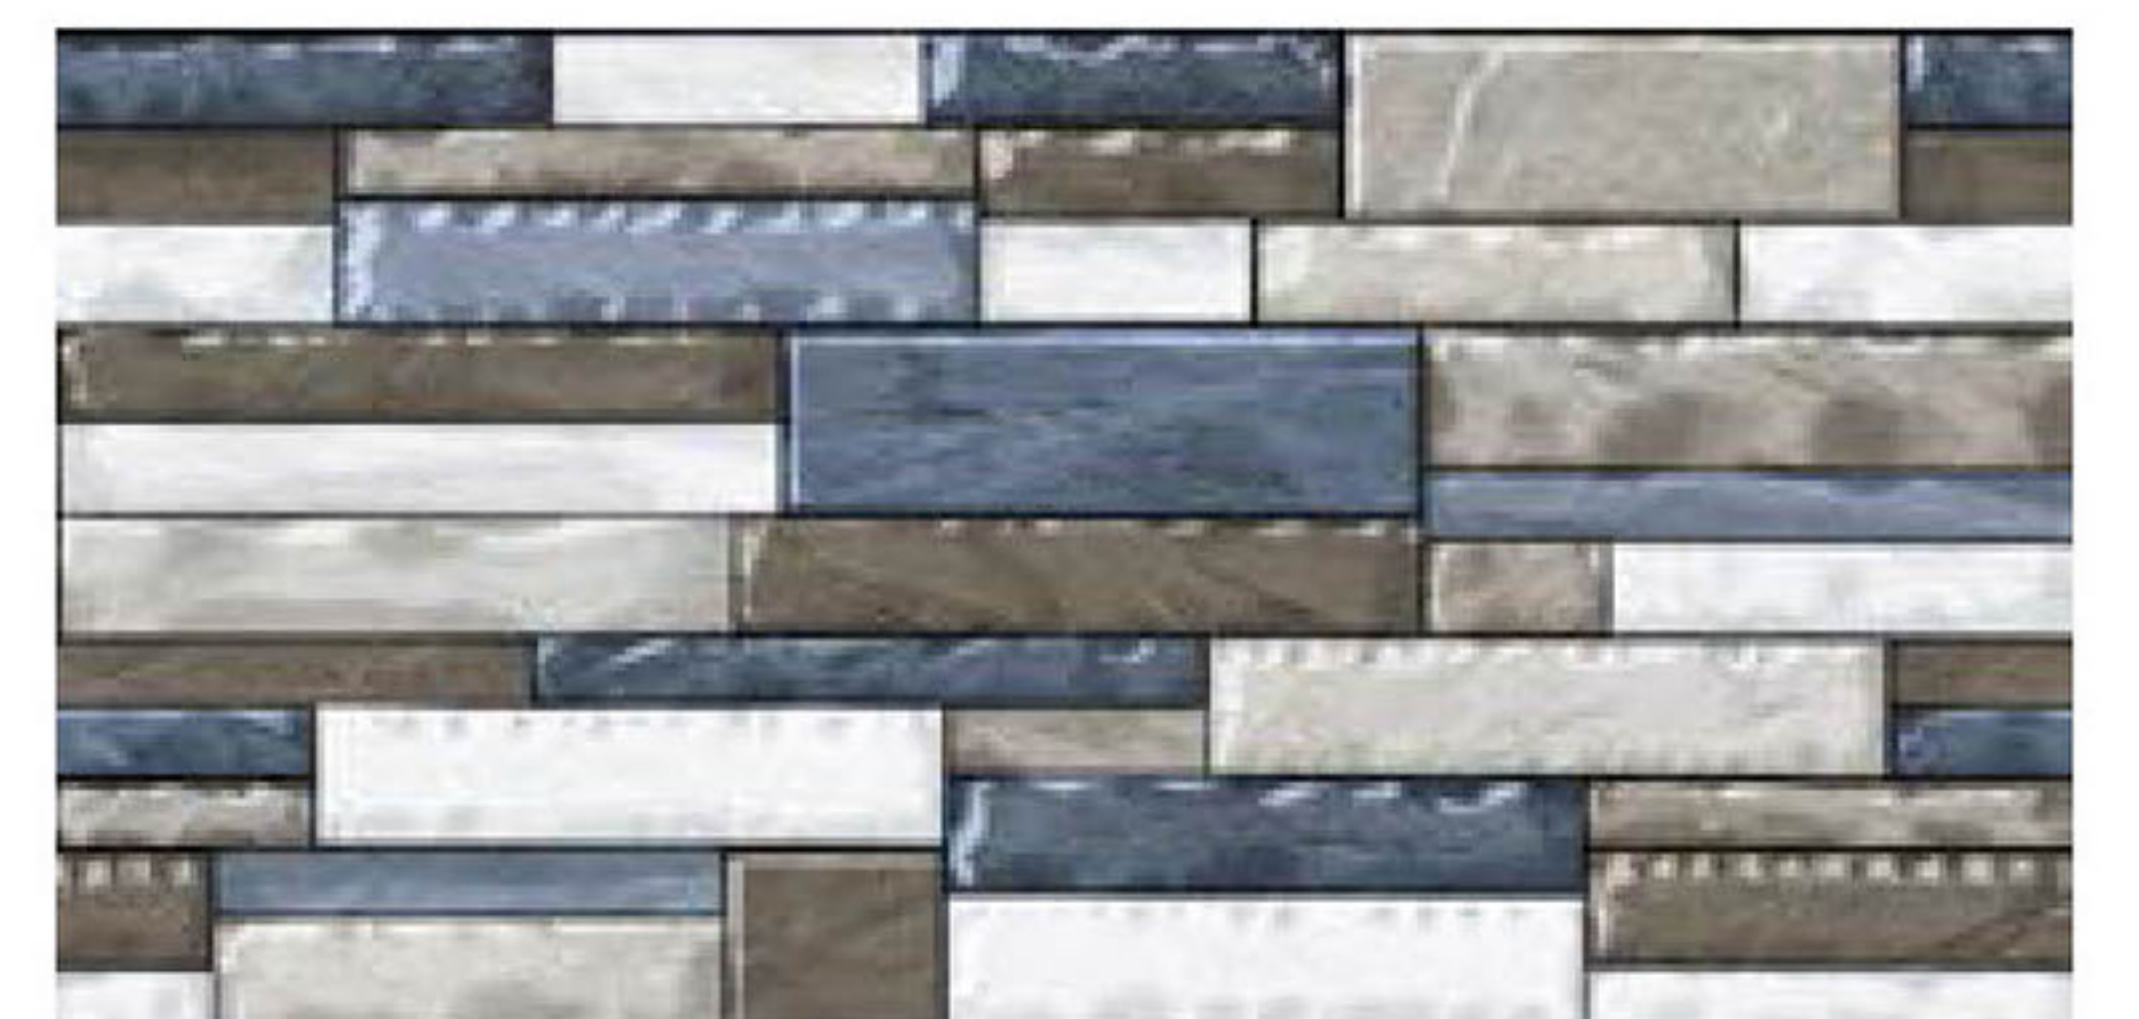

6312

300x600mm
Matt