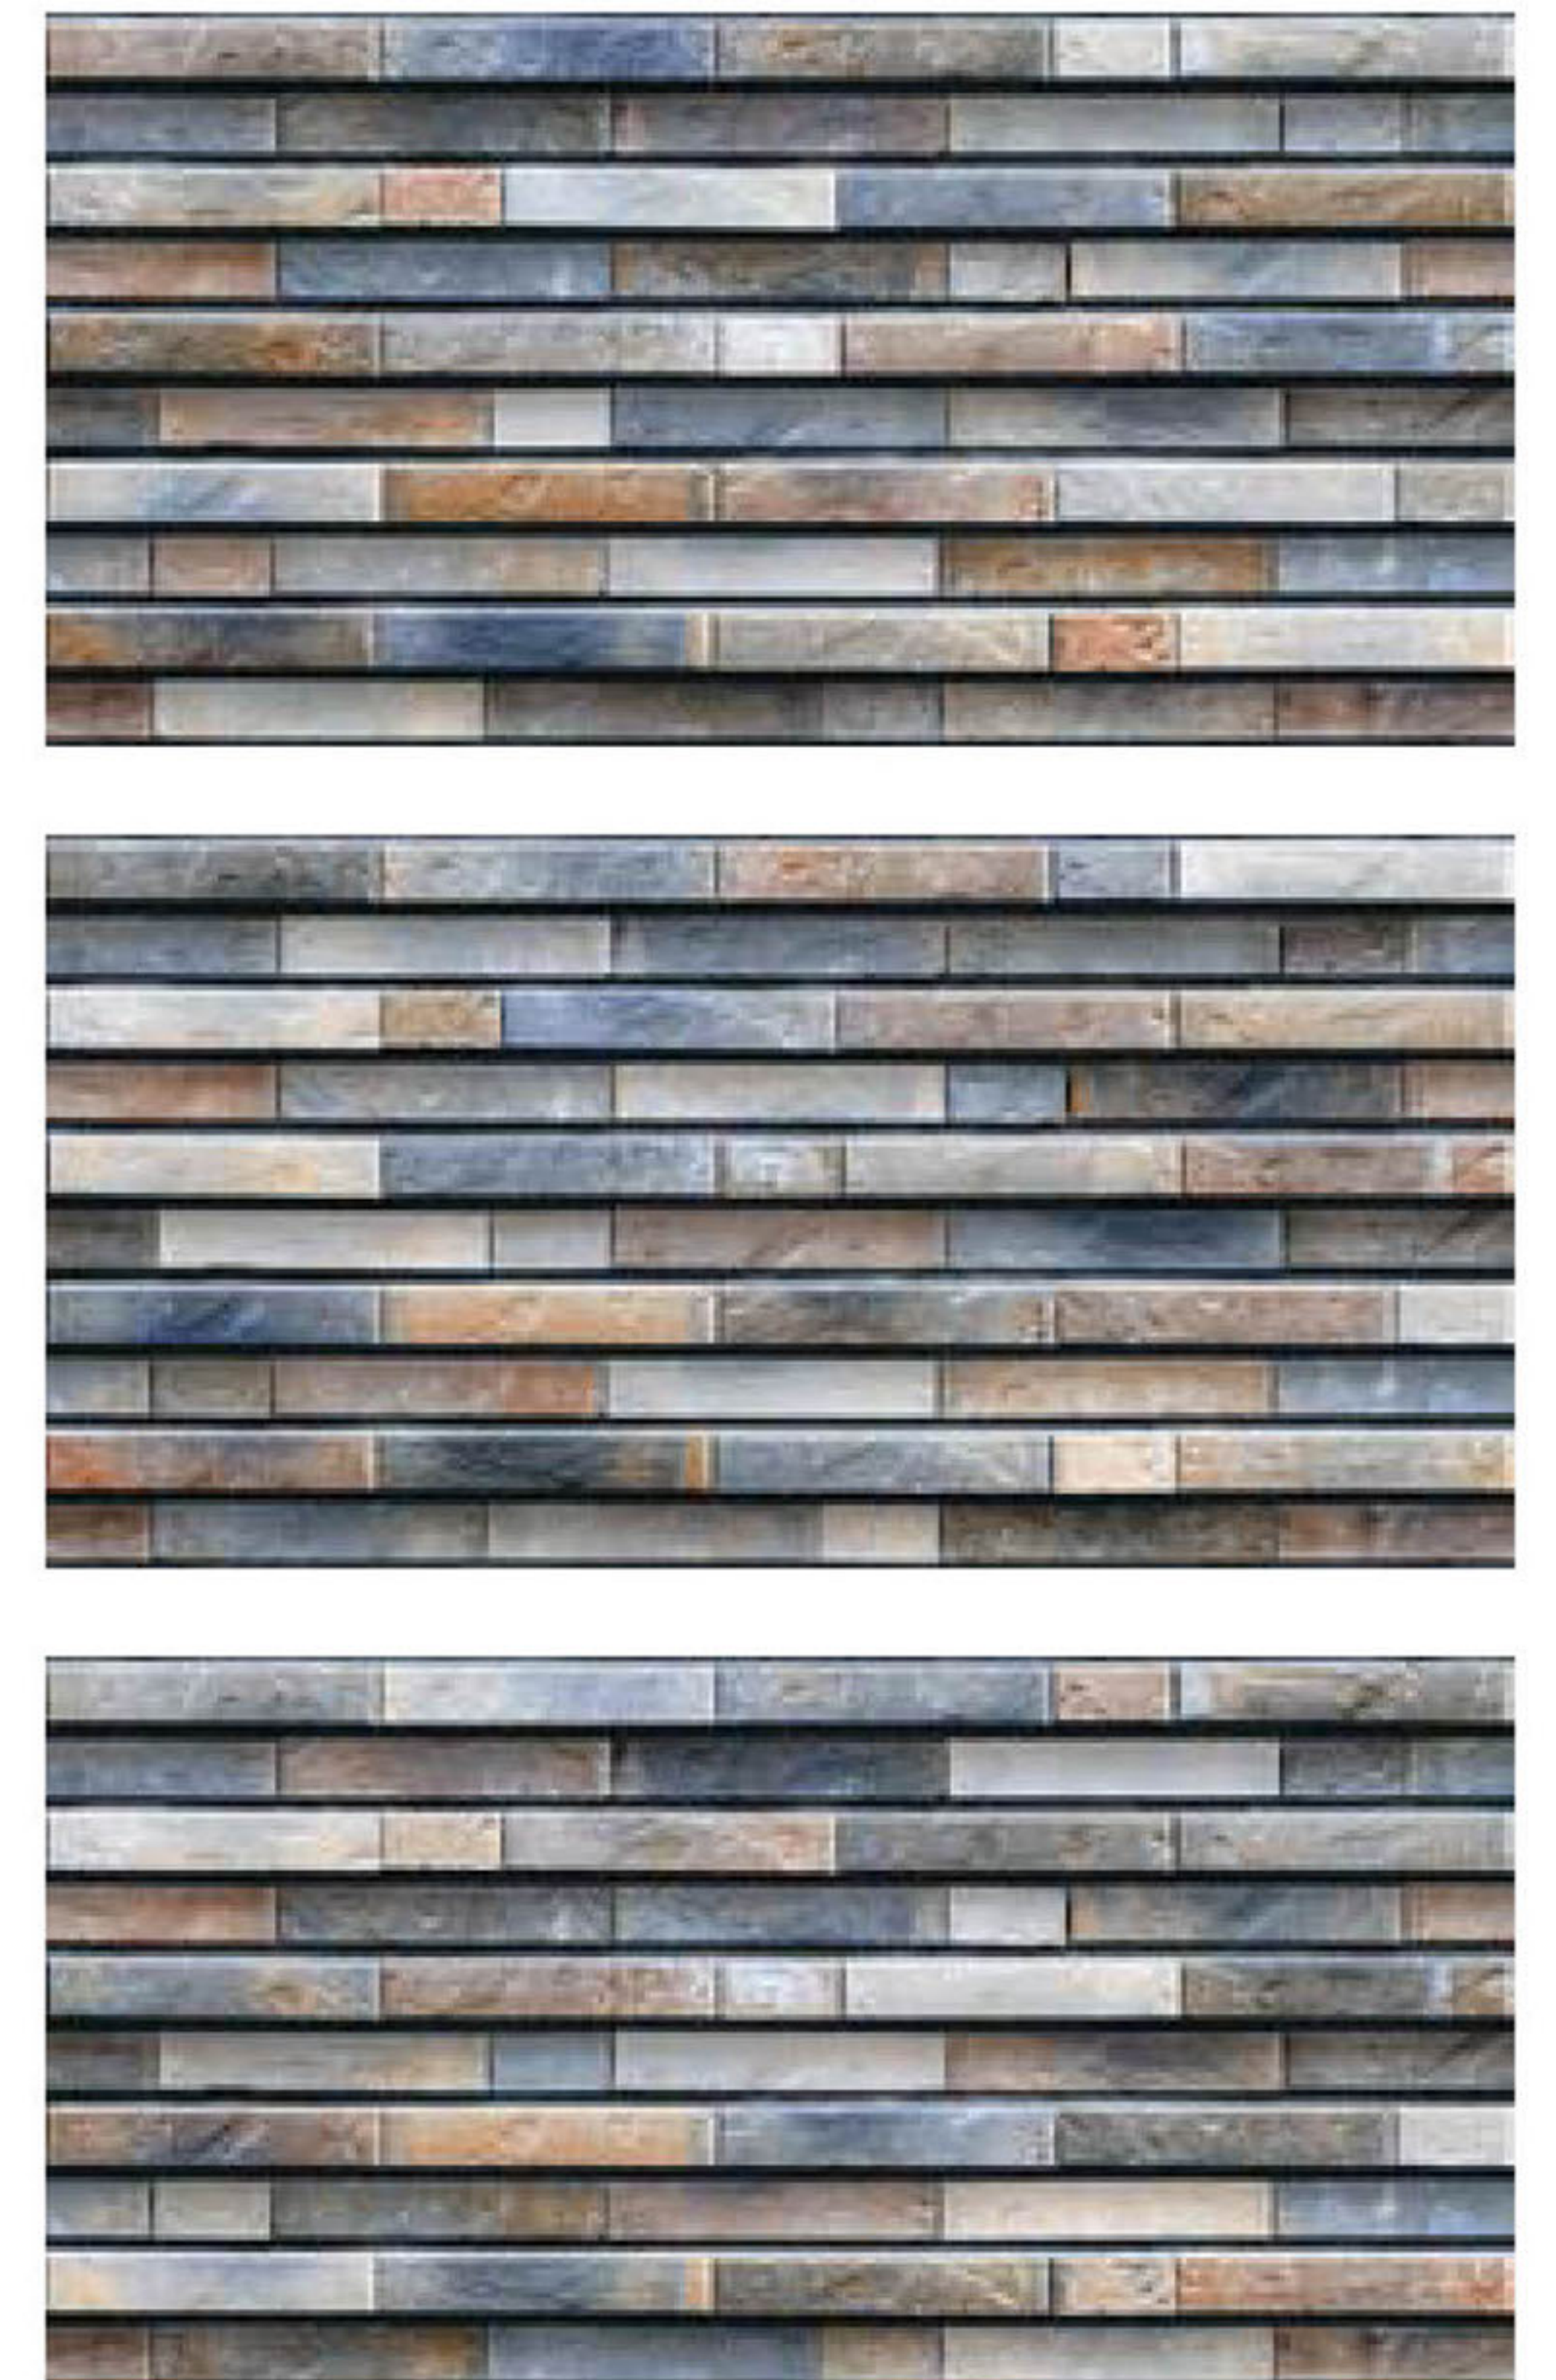

6609

300x600mm
Matt