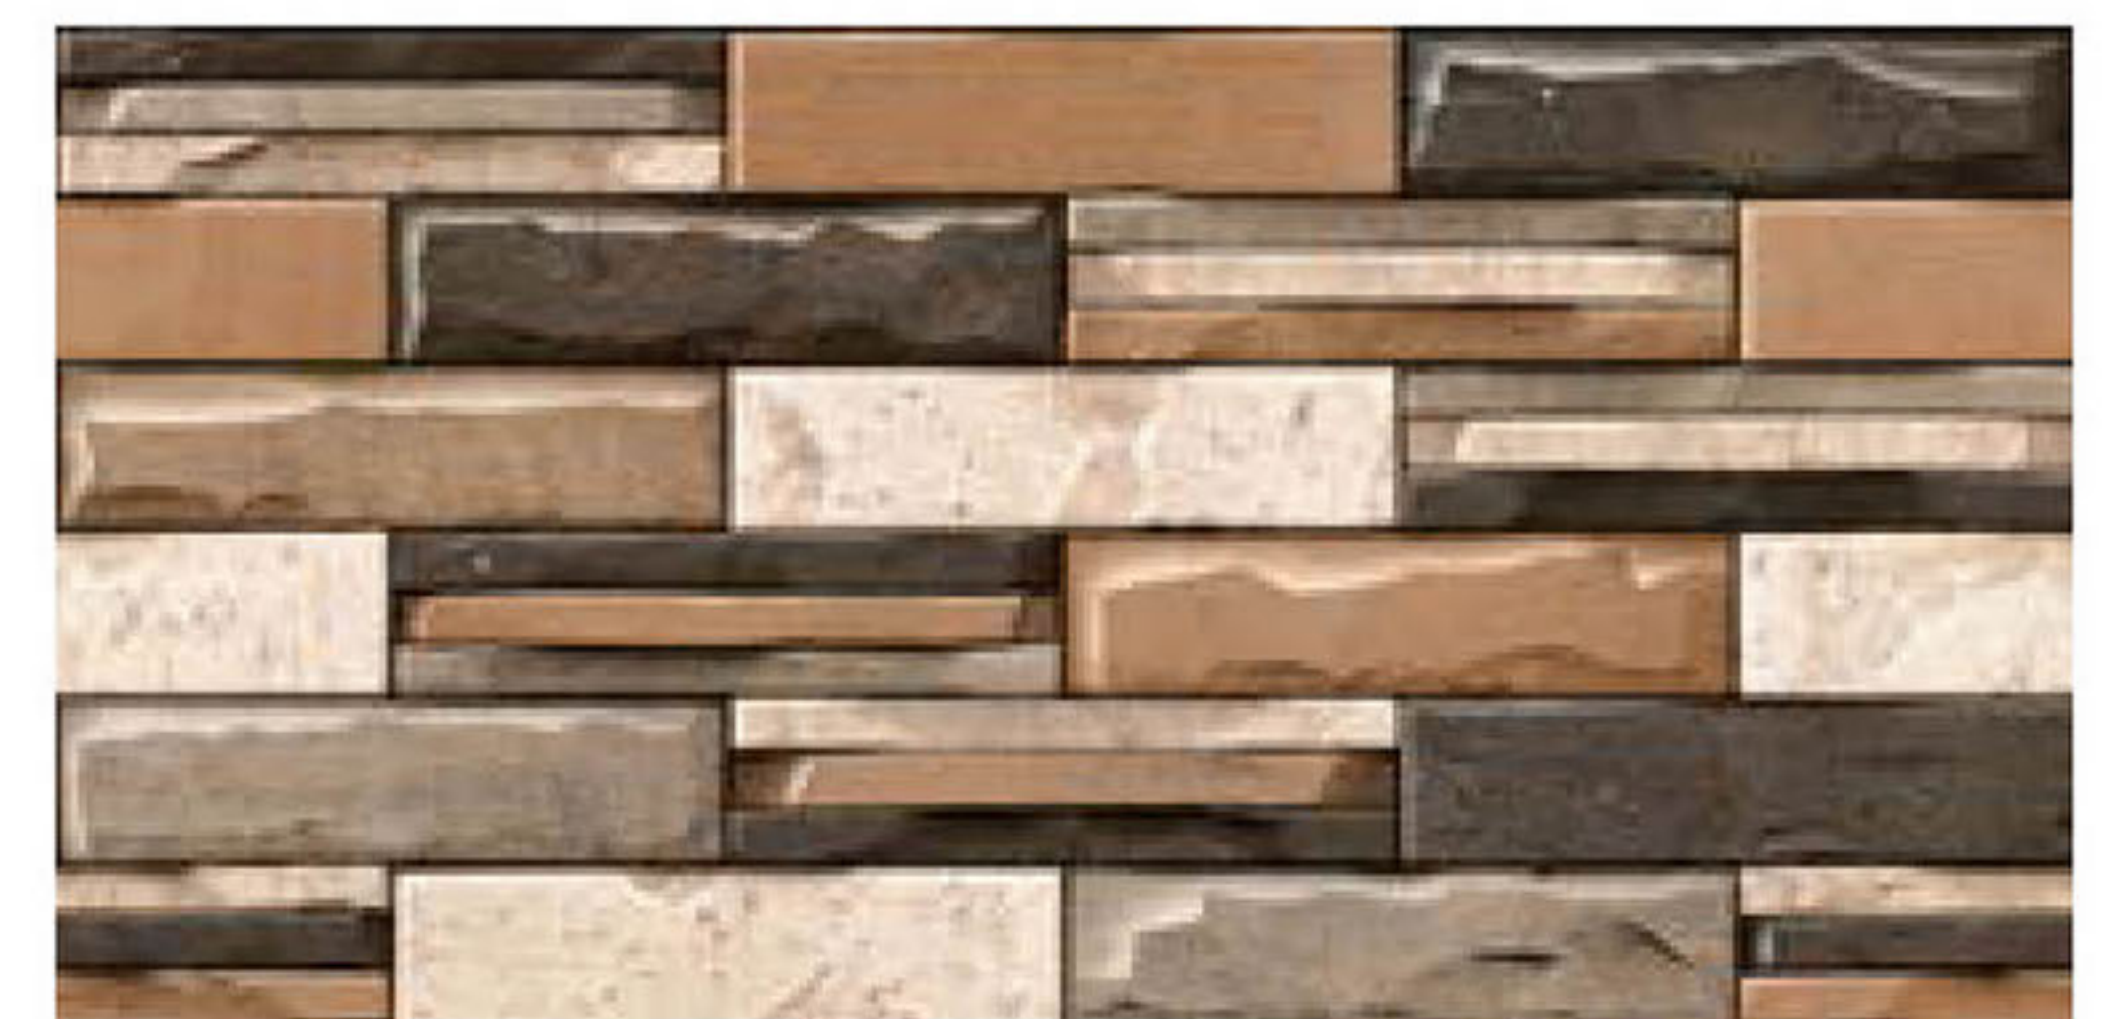

HIGH DEPTH
ELEVATION
WALL TILES

GIVING A TOUCH
OF CALMNESS
AND PURITY
TO THE SPACE.

Series
67

6701

300x600mm
Matt

HIGH DEPTH
ELEVATION
WALL TILES

6702

300x600mm
Matt