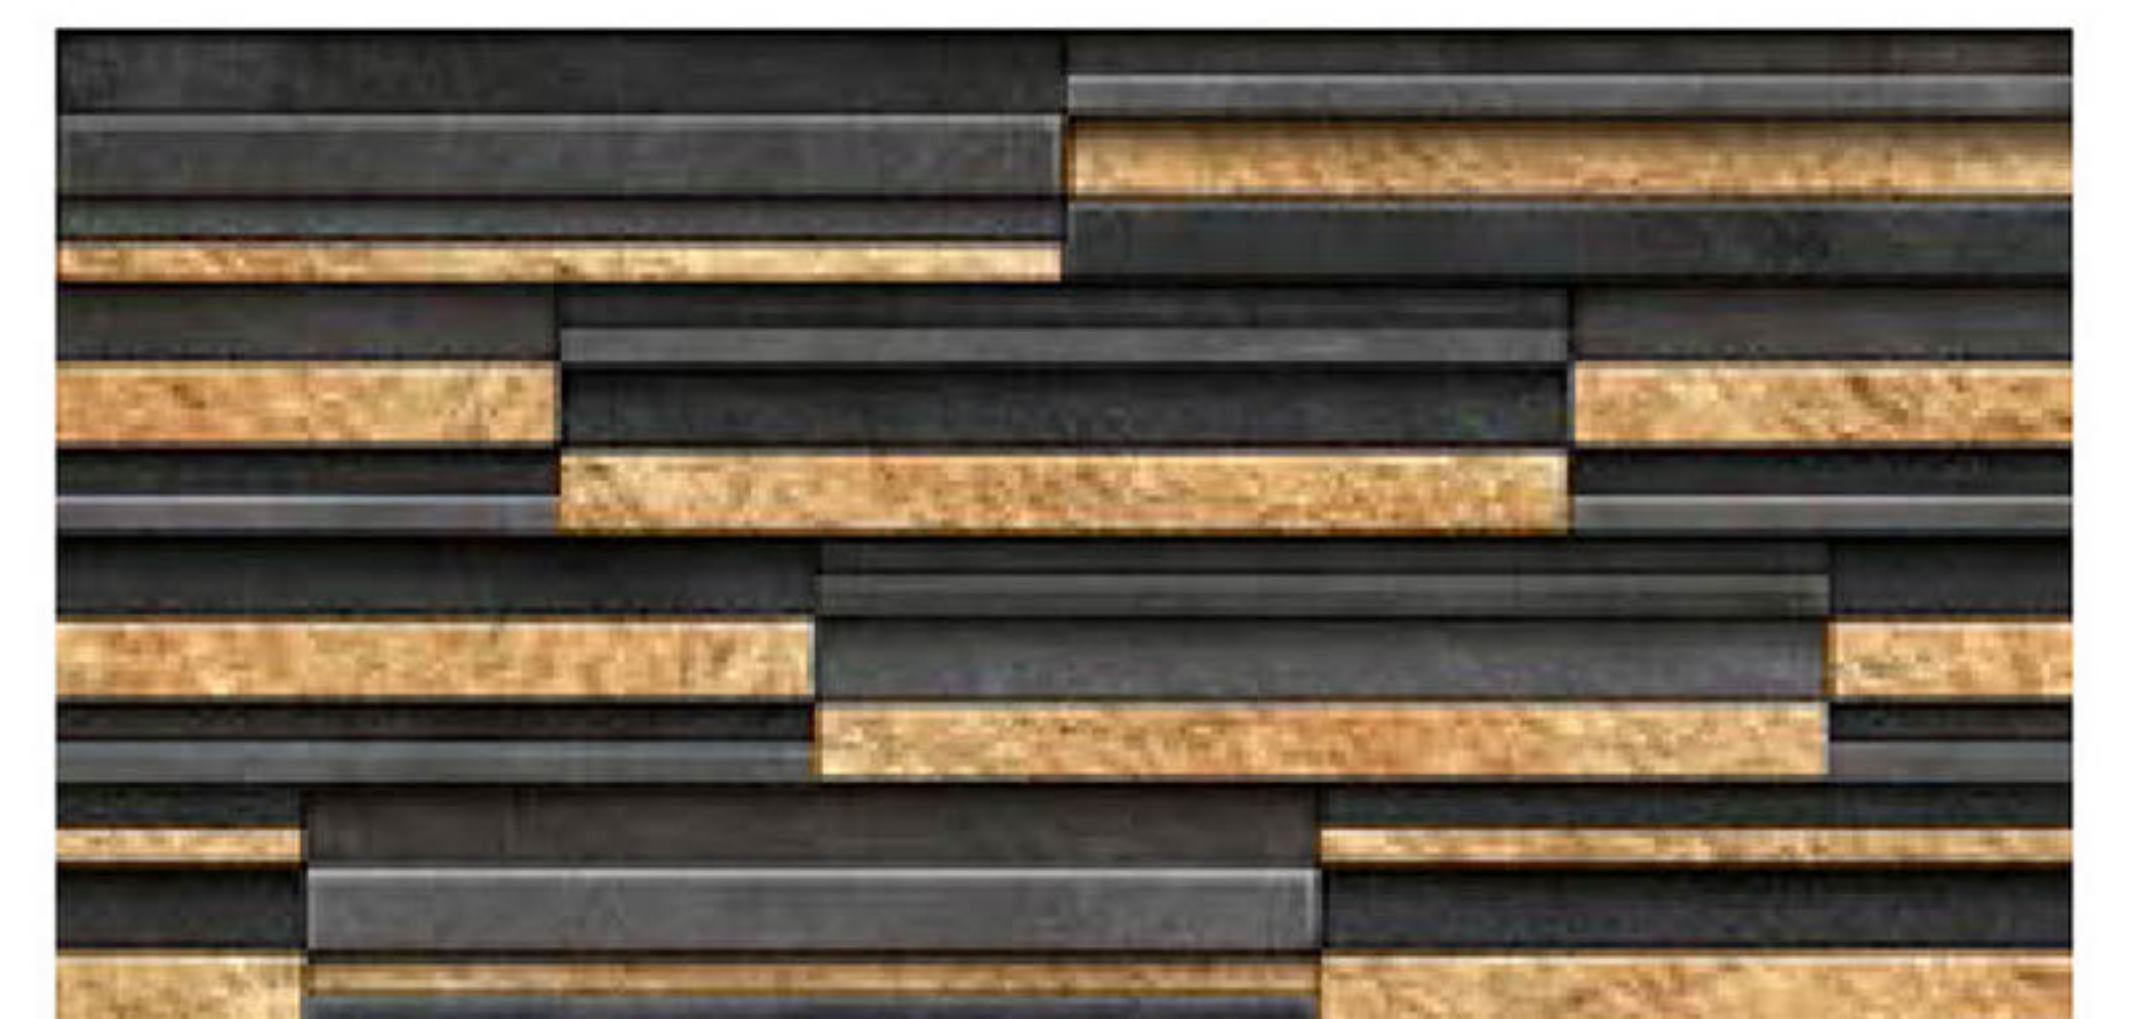

300x600mm
Matt

HIGH DEPTH
ELEVATION
WALL TILES

6411

300x600mm
Matt

HIGH DEPTH
ELEVATION
WALL TILES

6412

300x600mm
Matt

HIGH DEPTH
ELEVATION
WALL TILES