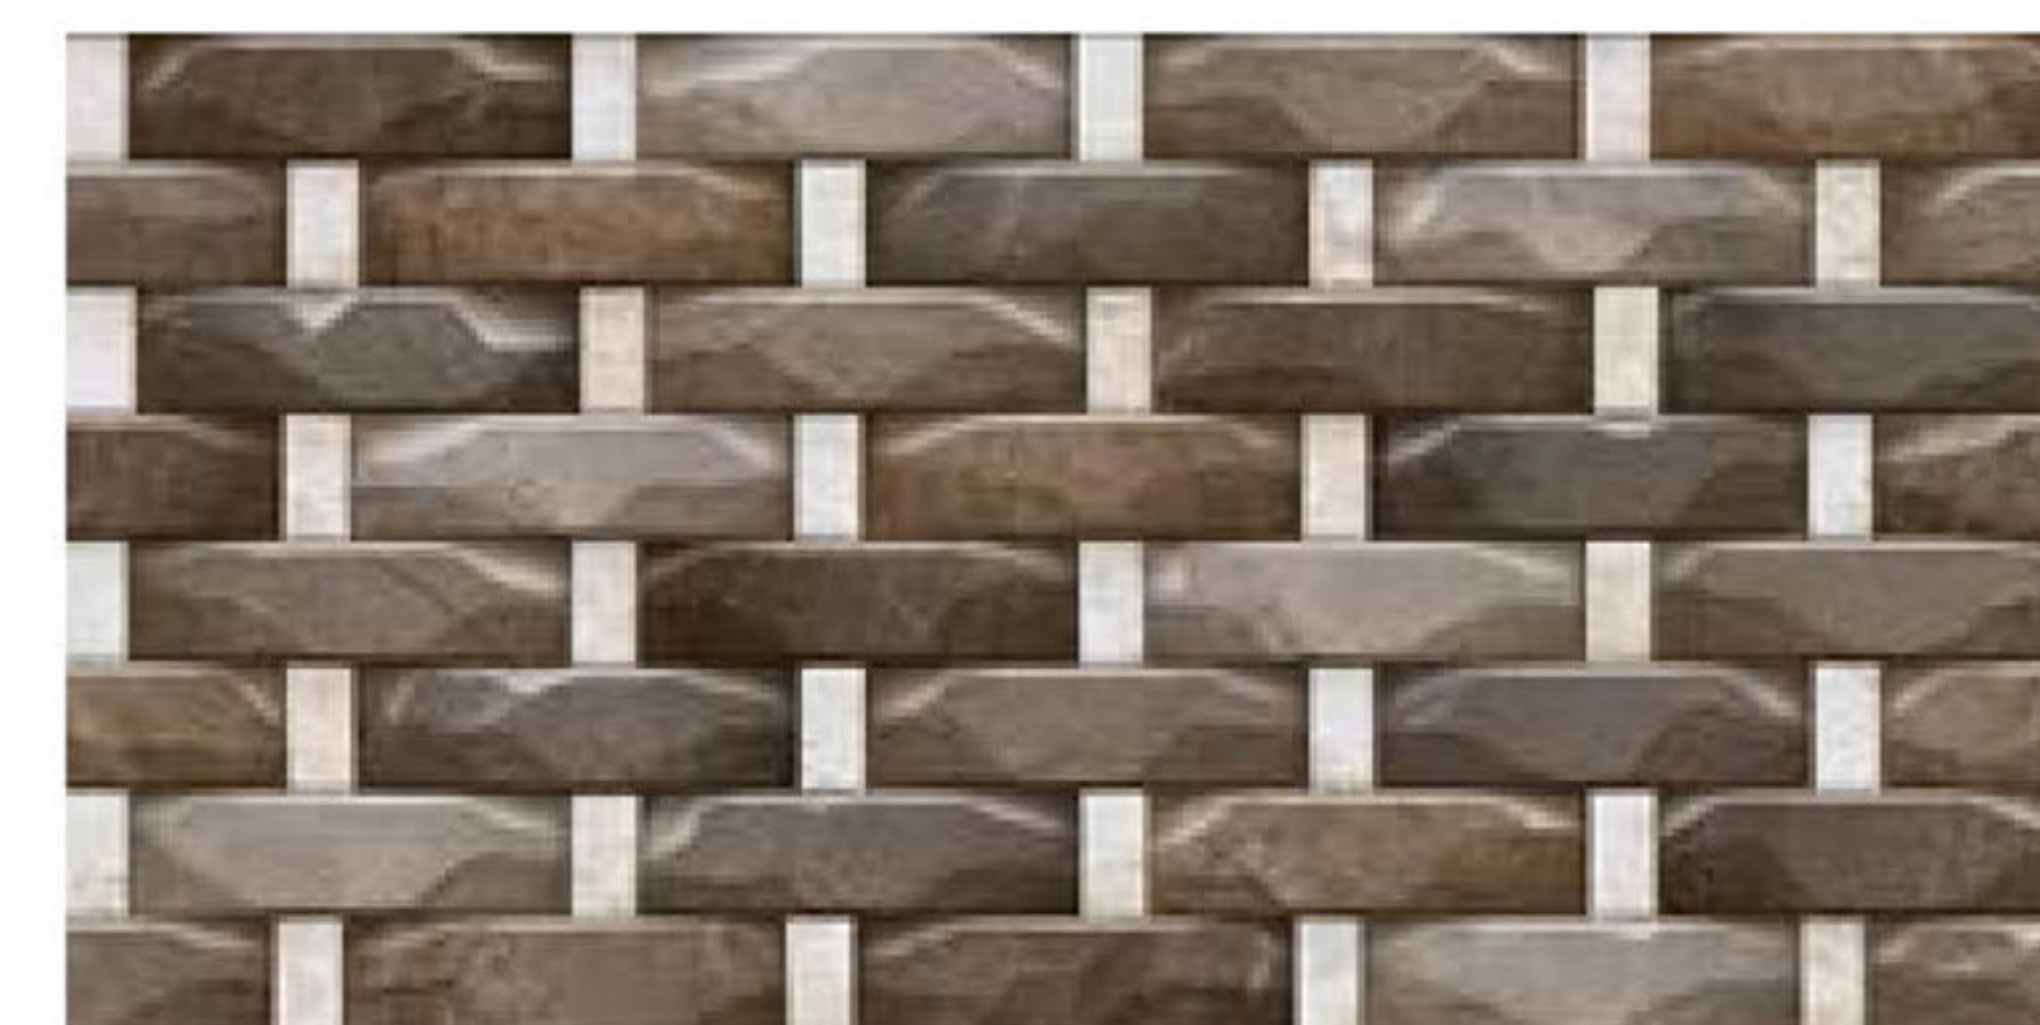

BREATHTAKINGLY
BEAUTIFUL TILES
FOR EVERYDAY
LIVING.

Series
59

5902

300x600mm
Matt

HIGH DEPTH
ELEVATION
WALL TILES

5905

300x600mm
Matt

HIGH DEPTH
ELEVATION
WALL TILES