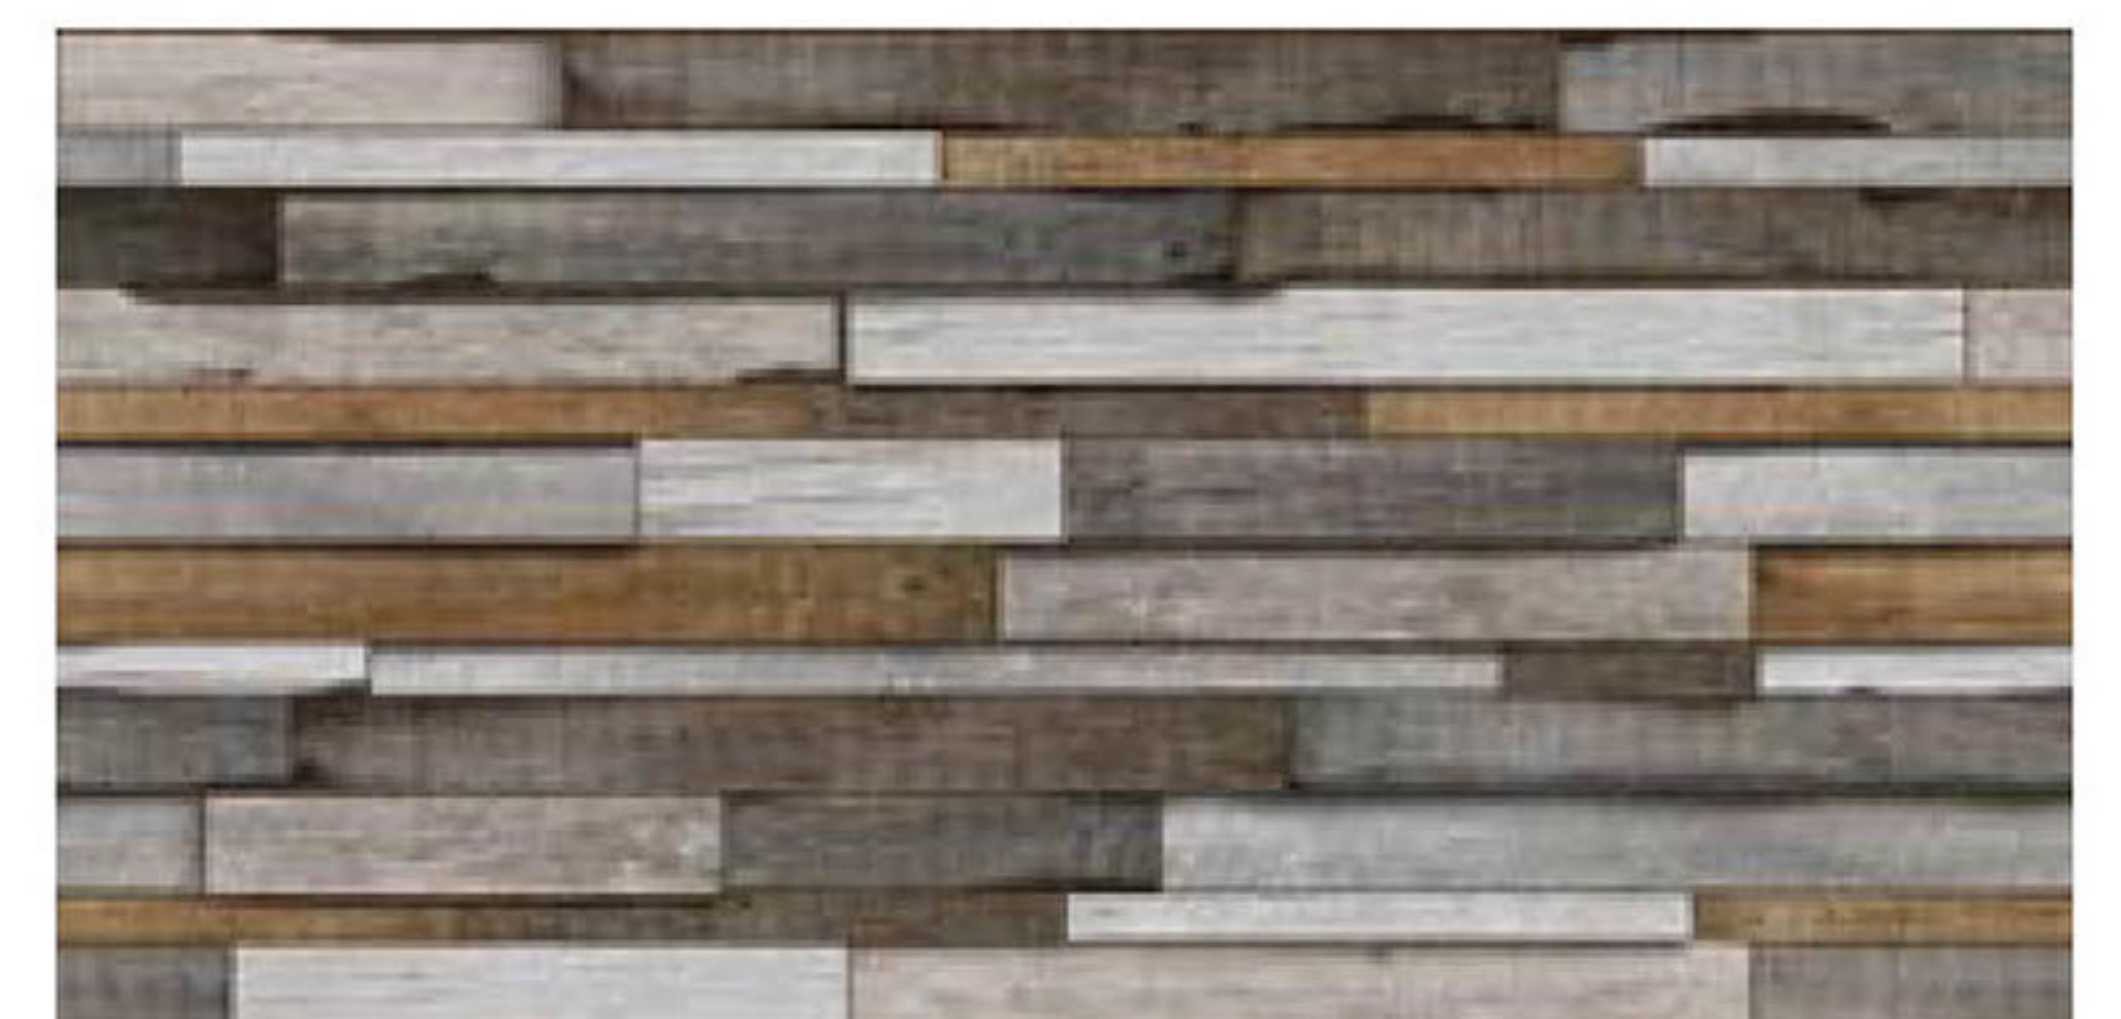

5402

300x600mm
Matt