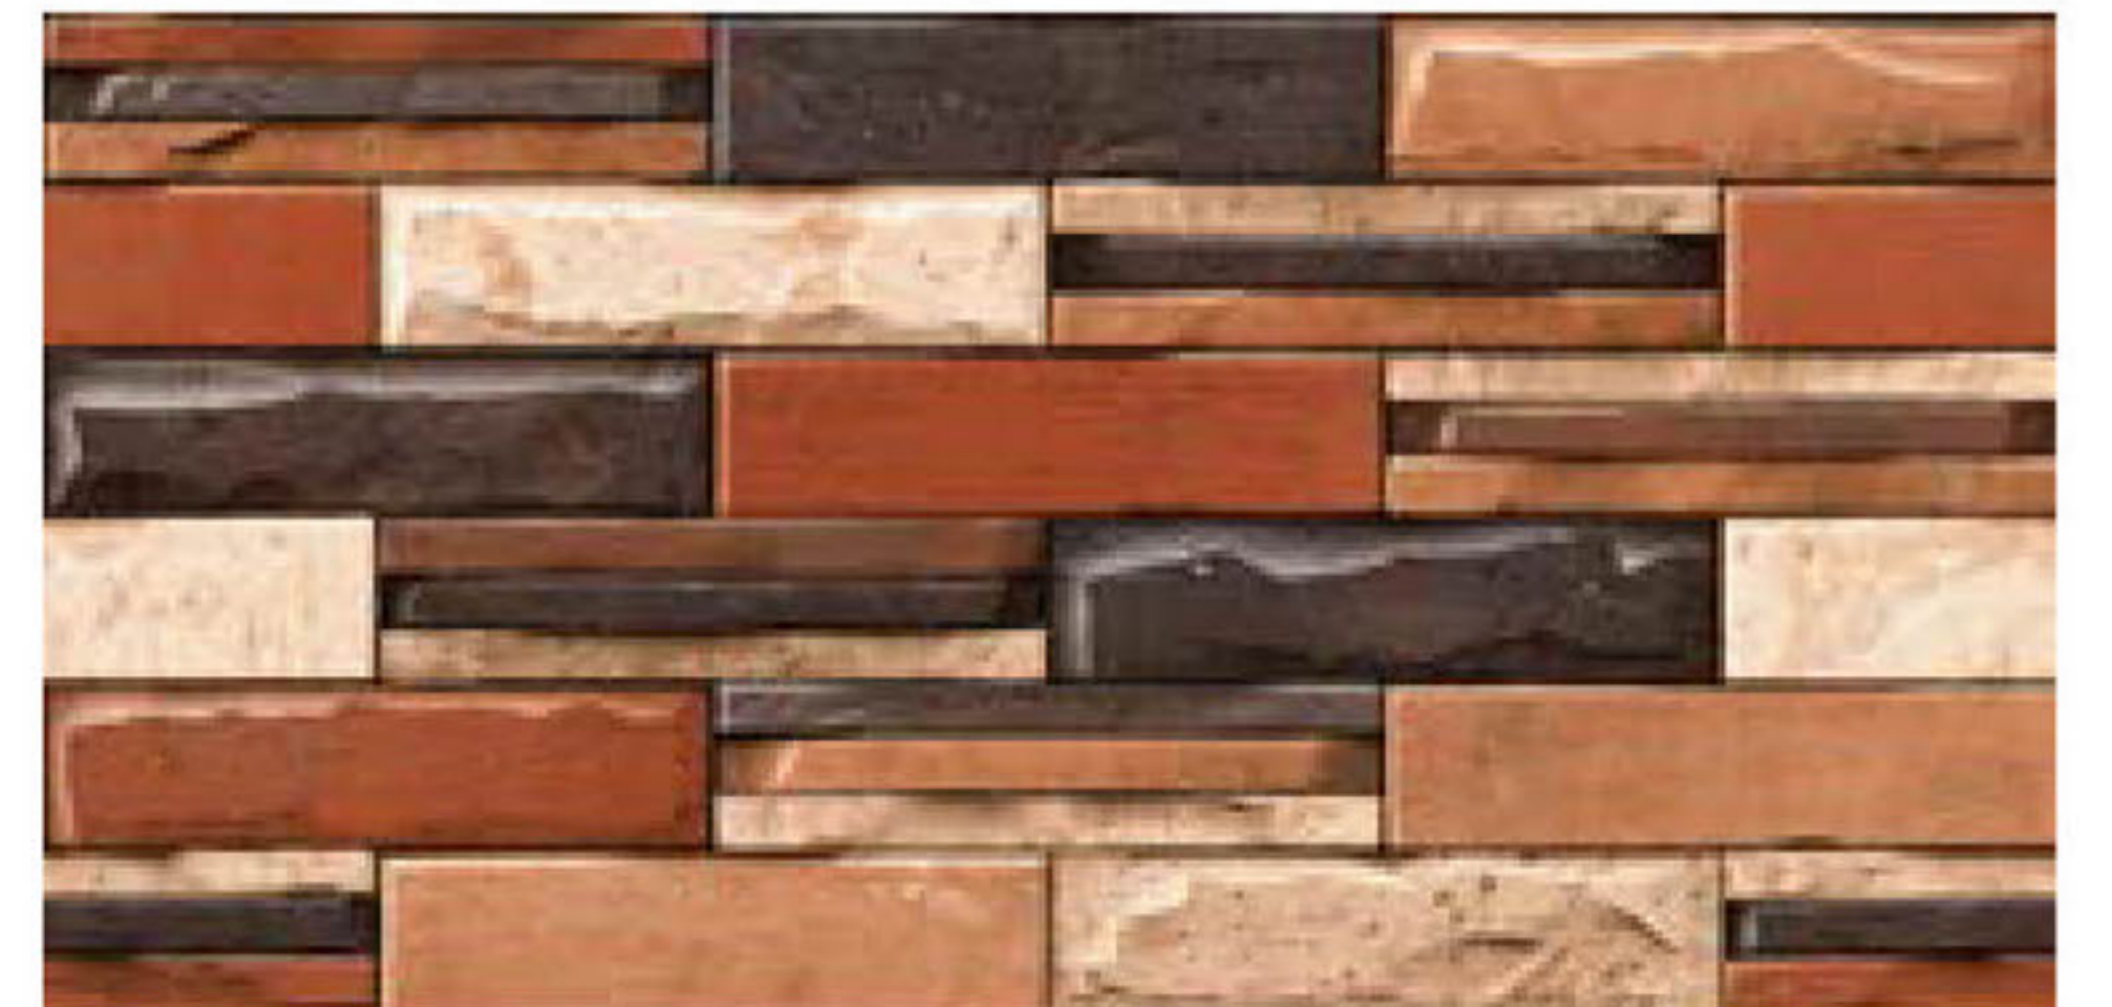

HIGH DEPTH
ELEVATION
WALL TILES

GIVING A TOUCH
OF CALMNESS
AND PURITY
TO THE SPACE.

Series
67

6701

300x600mm
Matt

HIGH DEPTH
ELEVATION
WALL TILES

6702

300x600mm
Matt