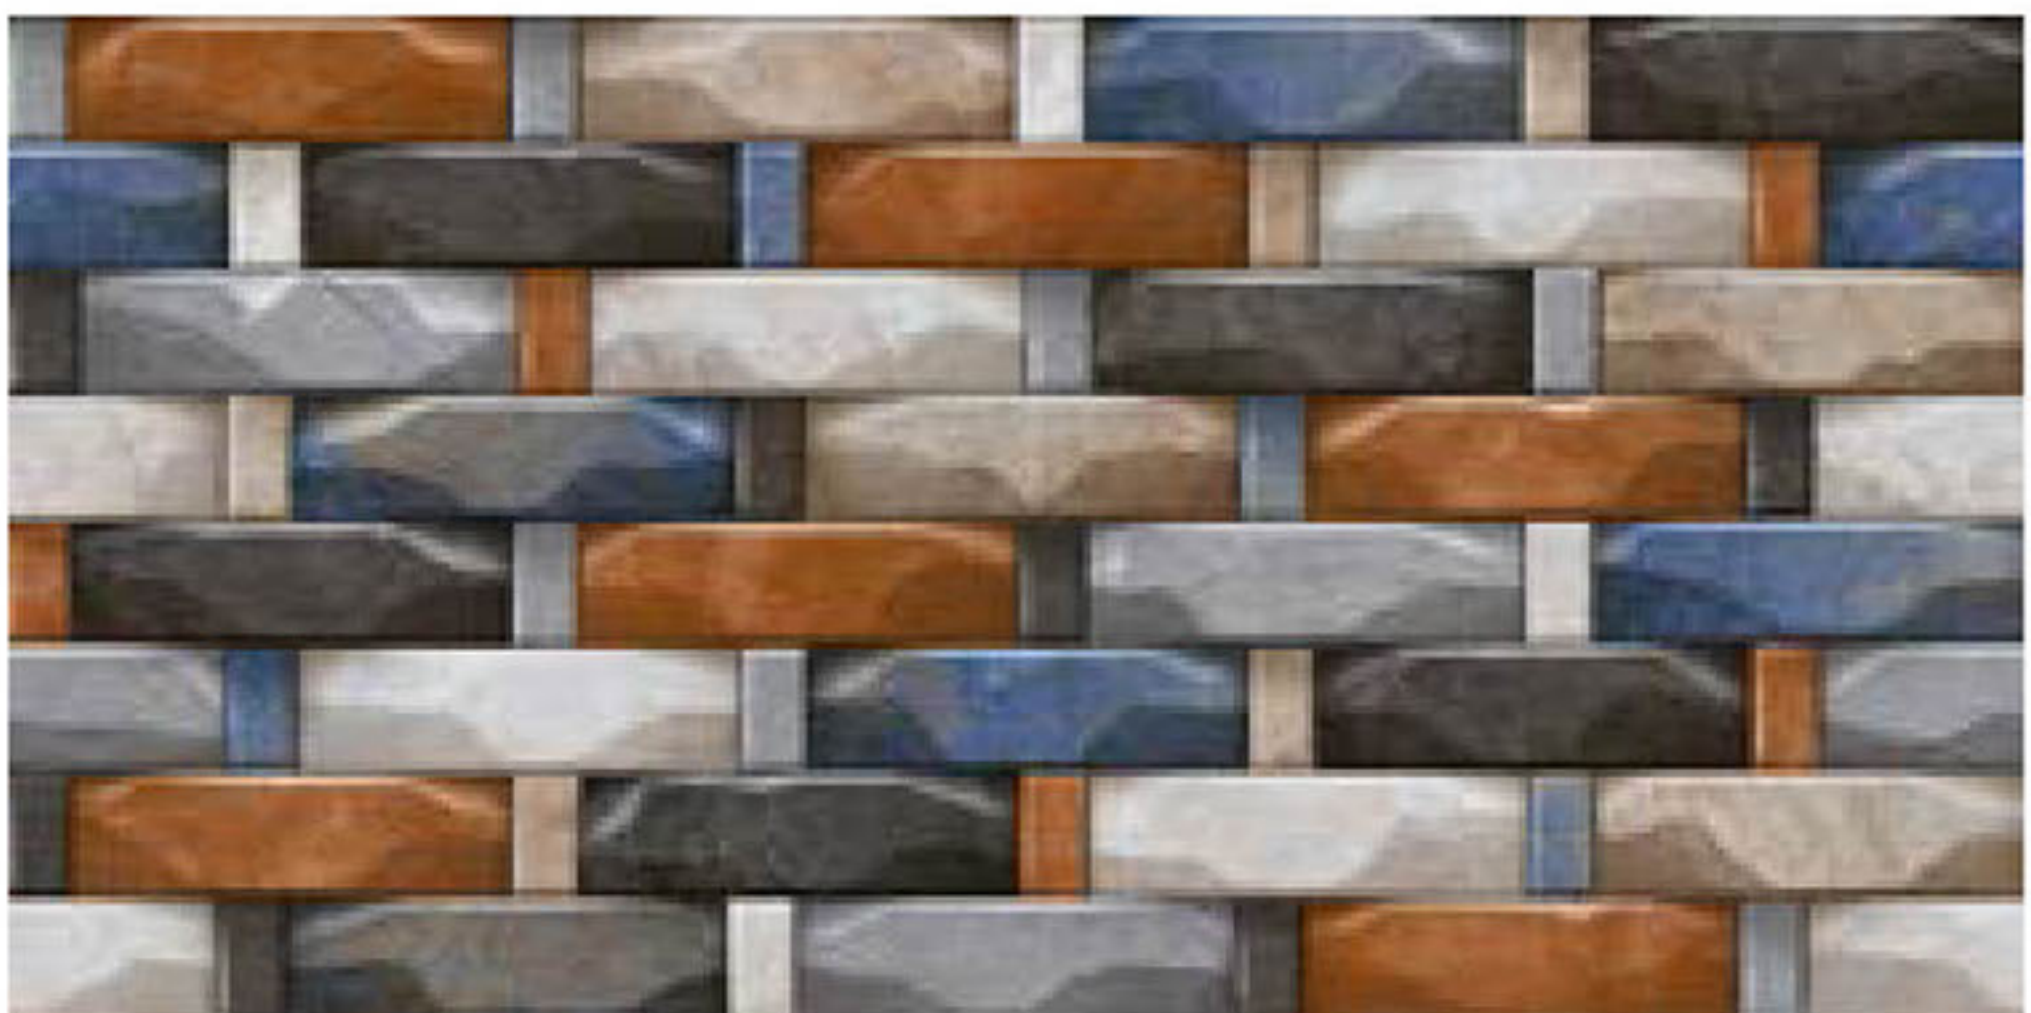

5907

300x600mm
Matt