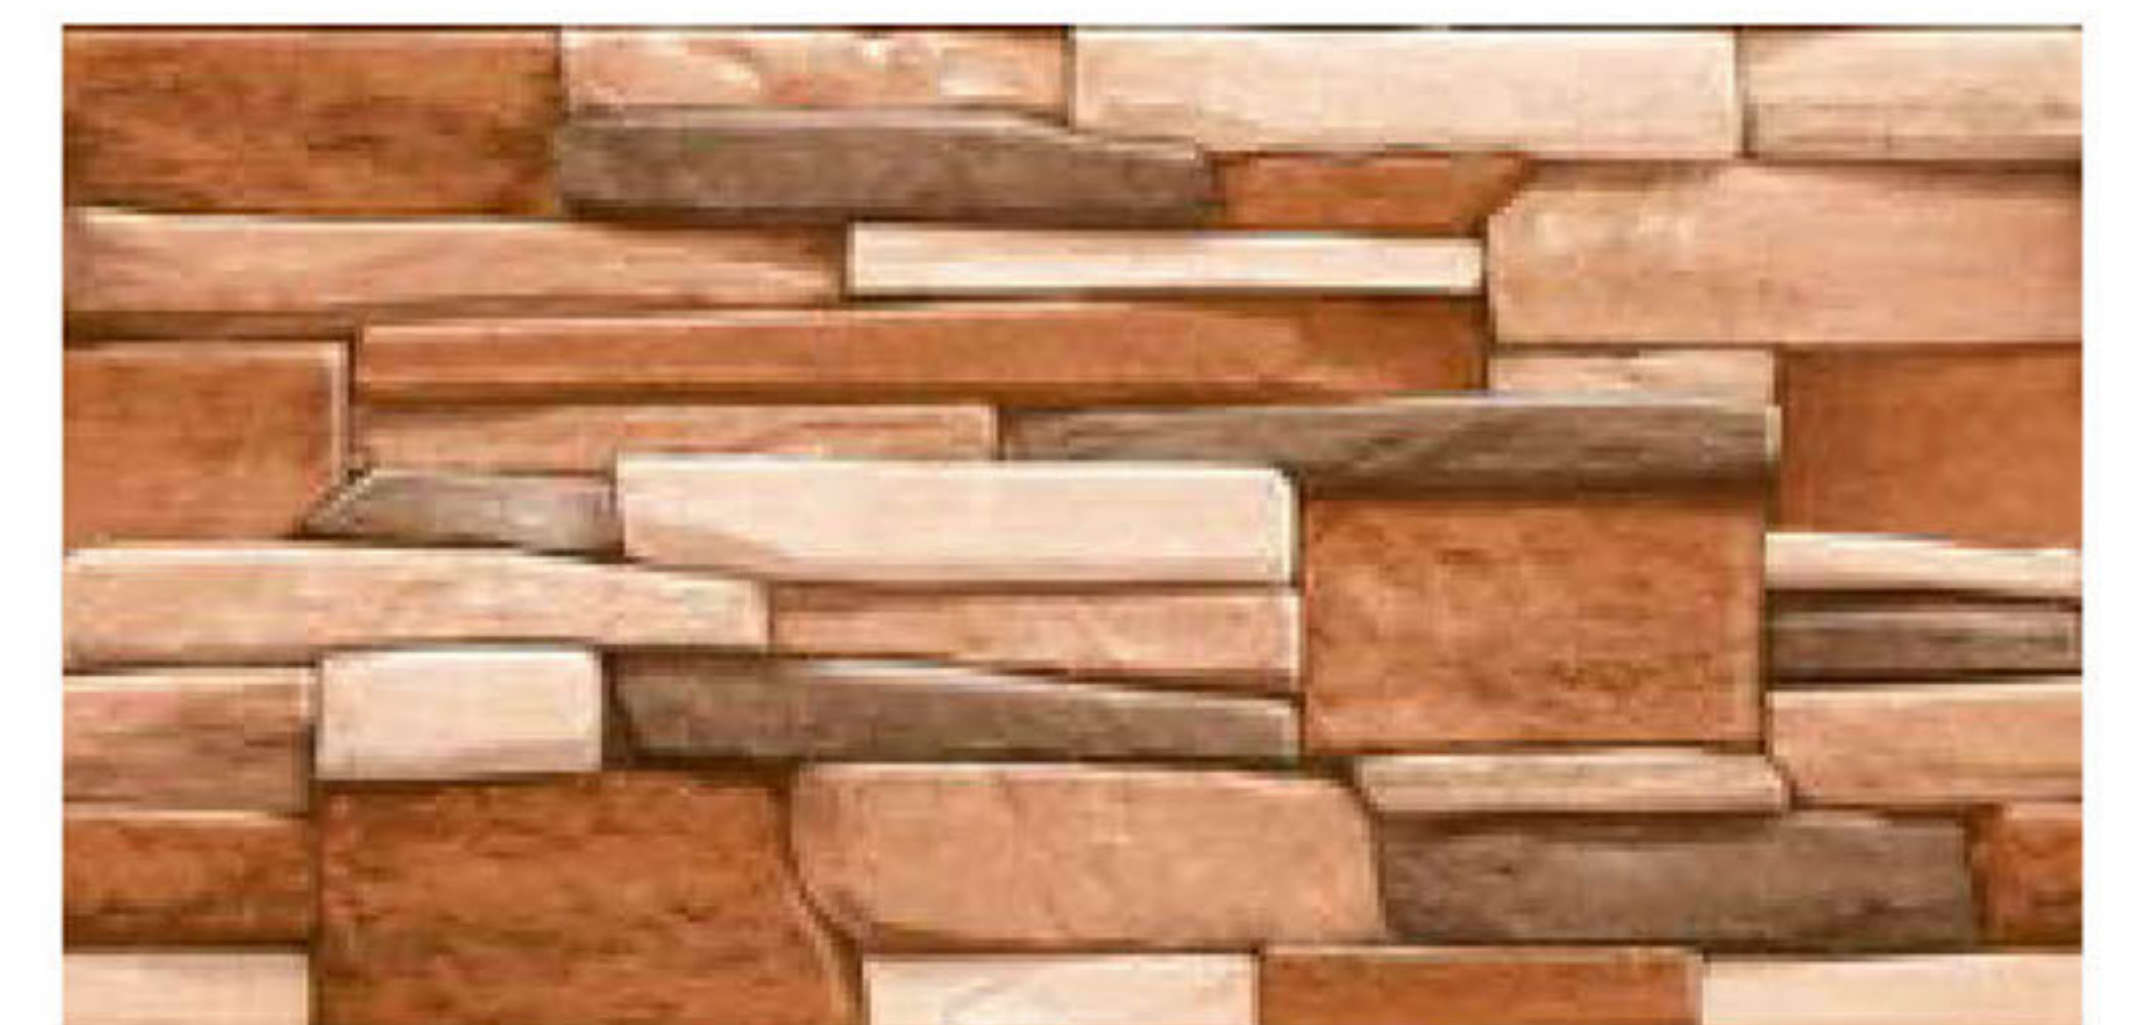

6509

300x600mm
Matt