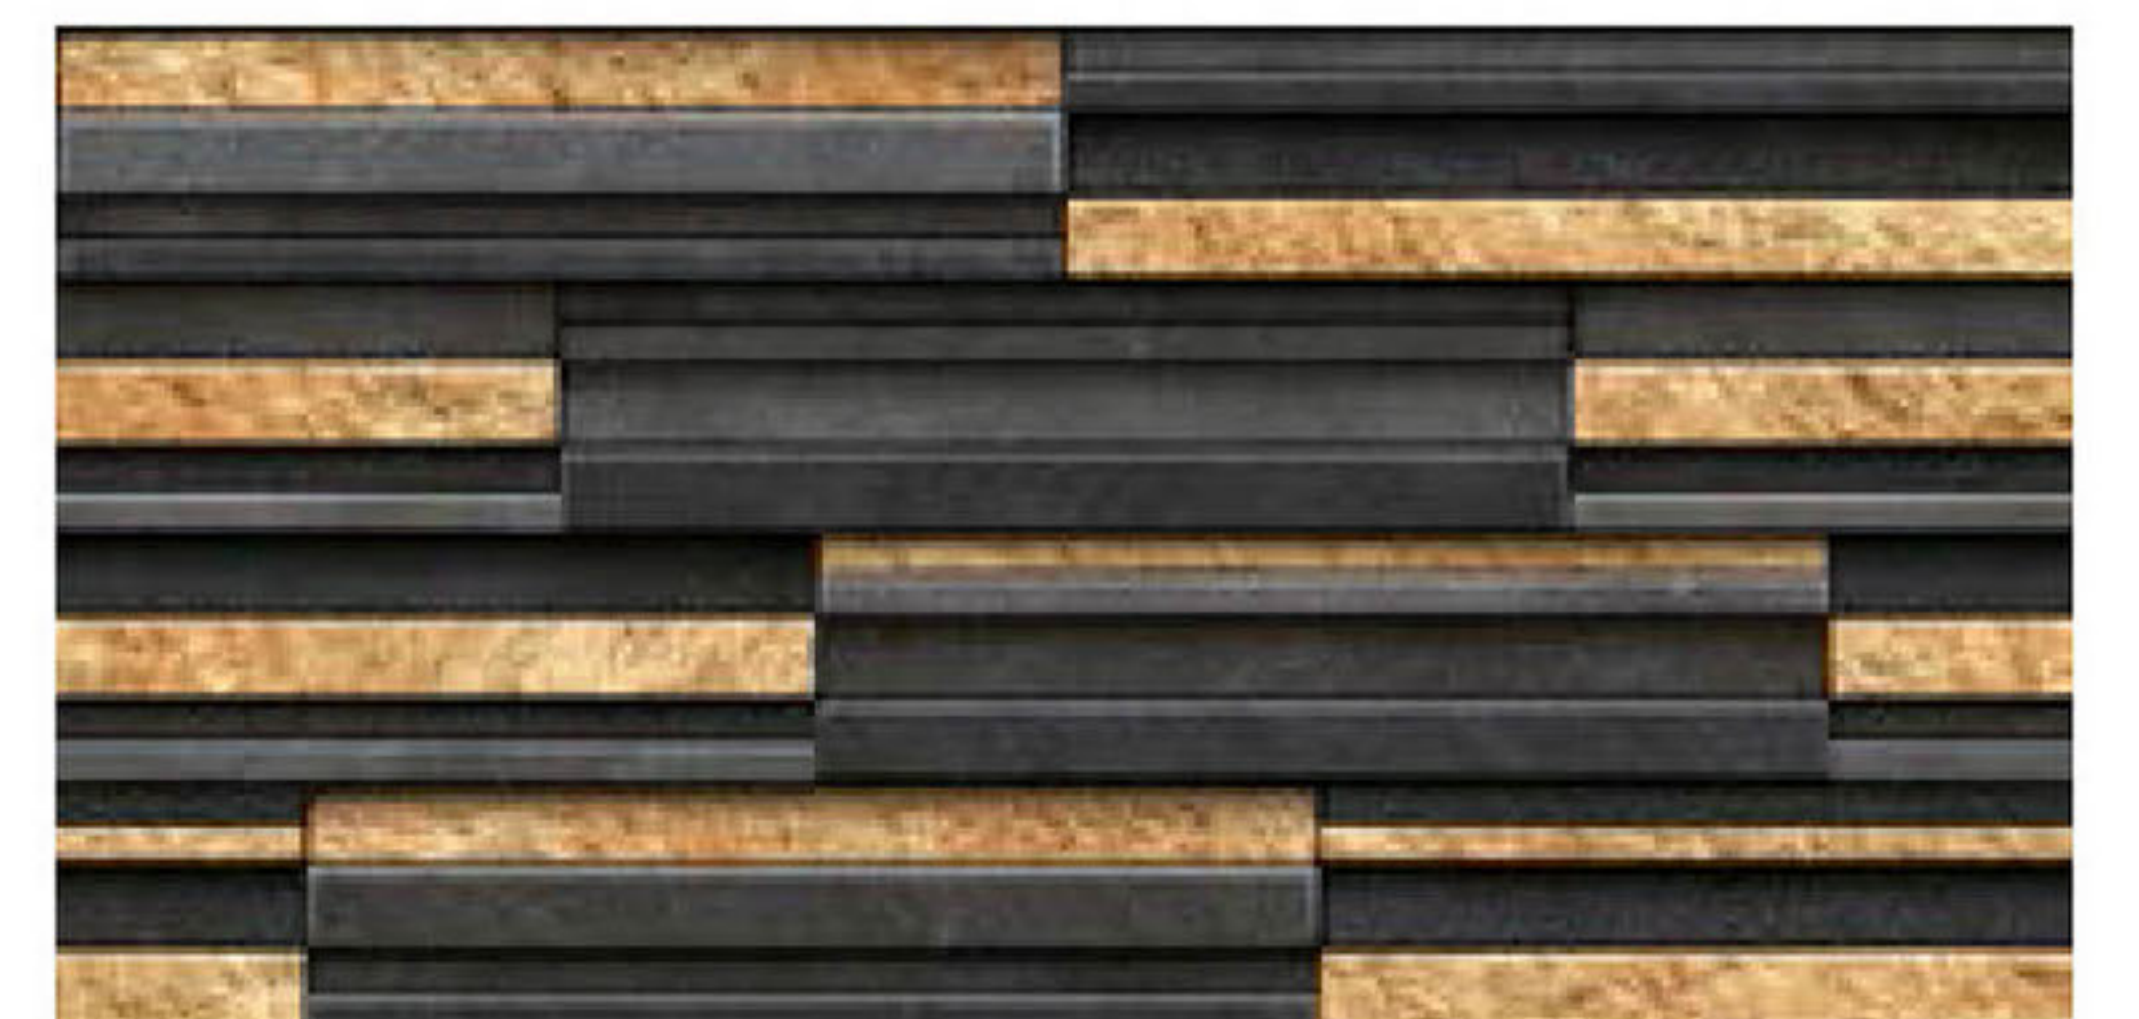

300x600mm
Matt

HIGH DEPTH
ELEVATION
WALL TILES

6411

300x600mm
Matt

HIGH DEPTH
ELEVATION
WALL TILES

6412

300x600mm
Matt

HIGH DEPTH
ELEVATION
WALL TILES