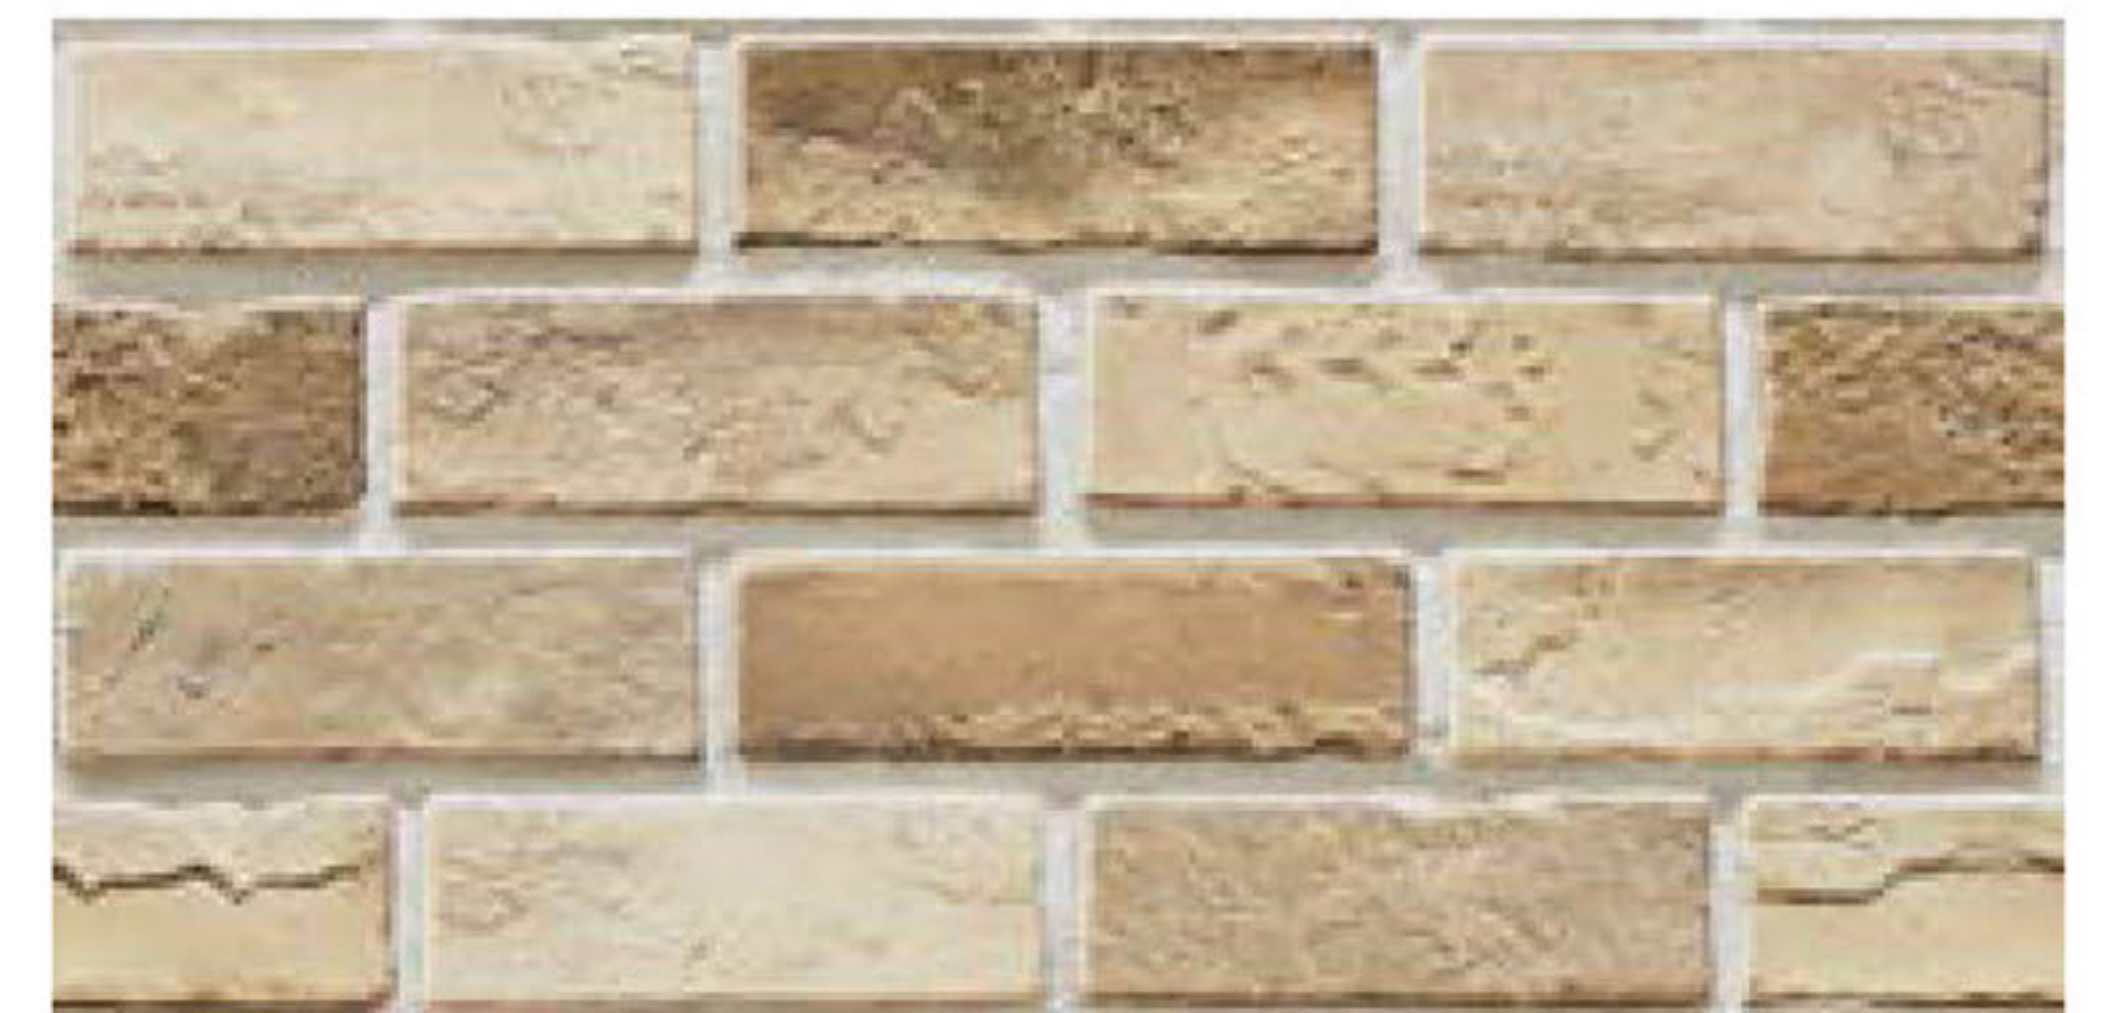

5009

300x600mm
Matt

HIGH DEPTH
ELEVATION
WALL TILES

5011

300x600mm
Matt

HIGH DEPTH
ELEVATION
WALL TILES

5012

300x600mm
Matt