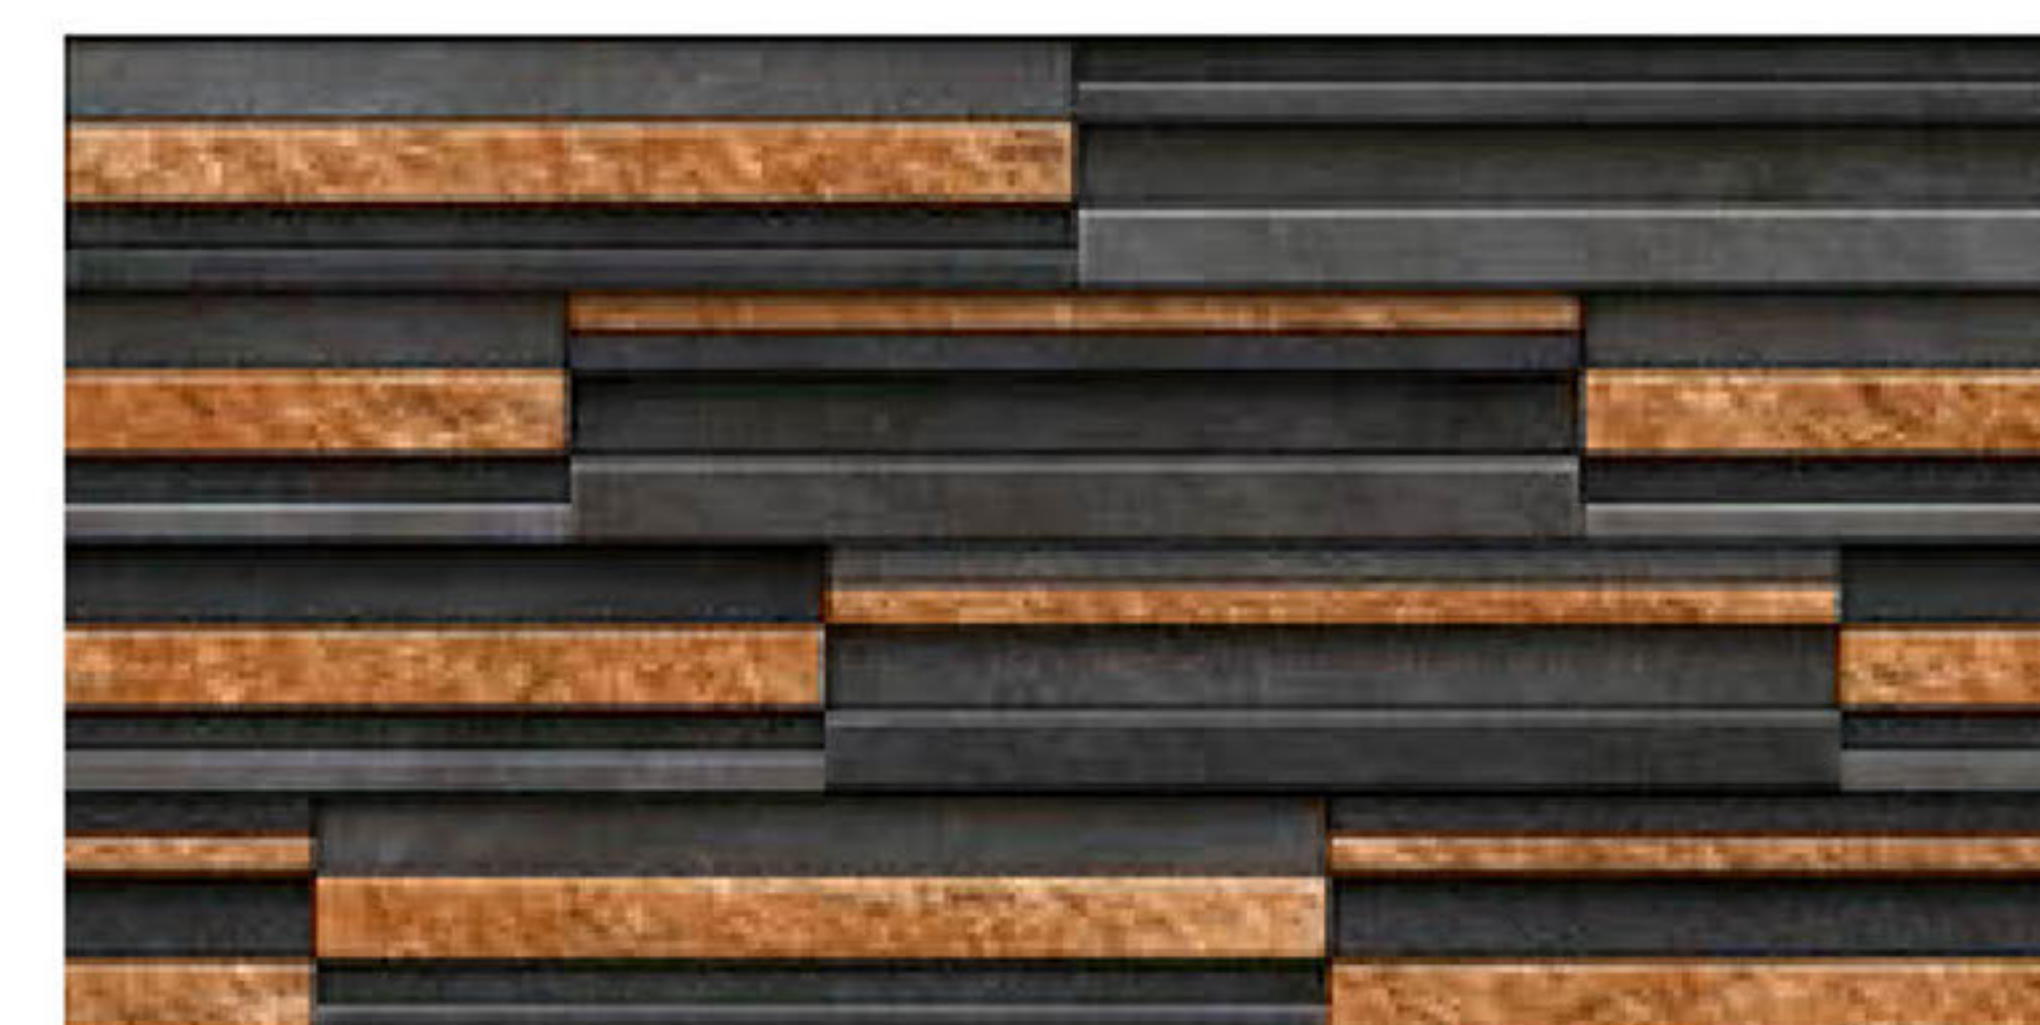

6413

300x600mm
Matt