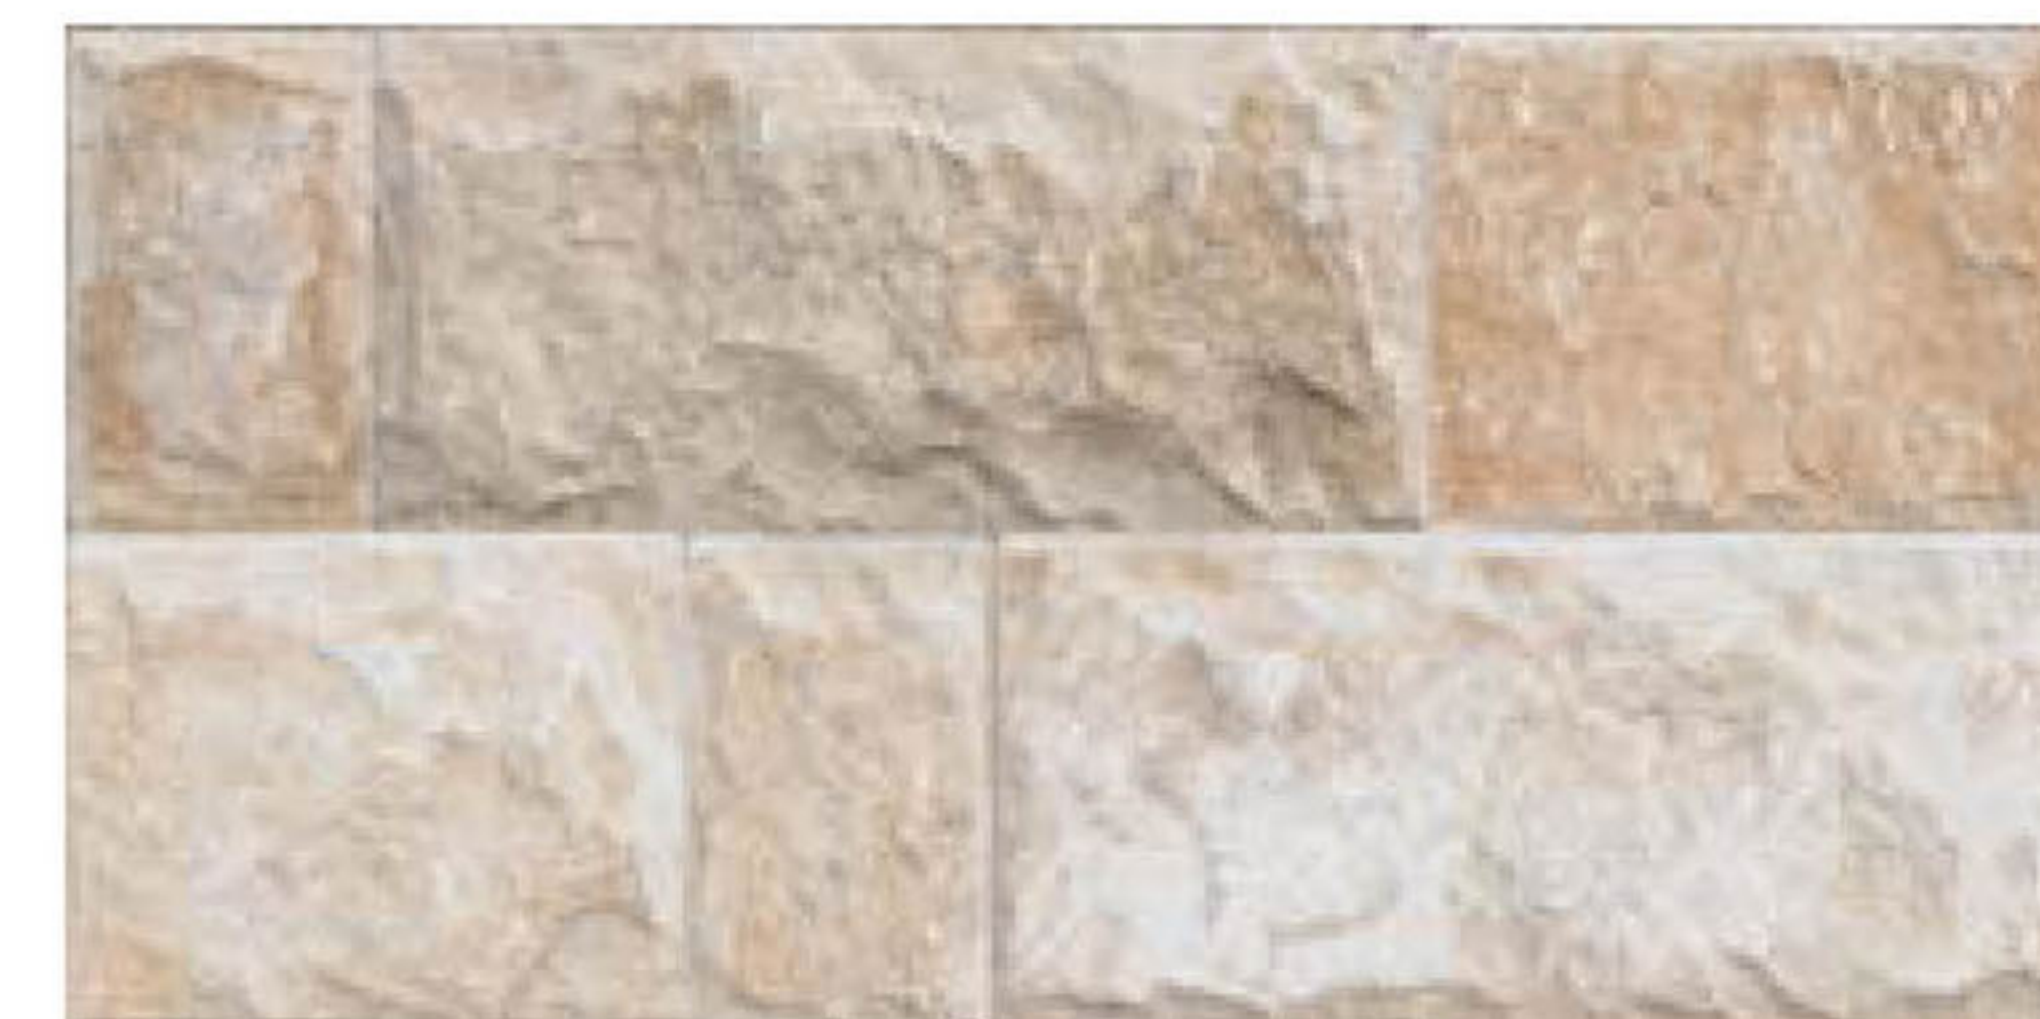

5603

300x600mm
Matt