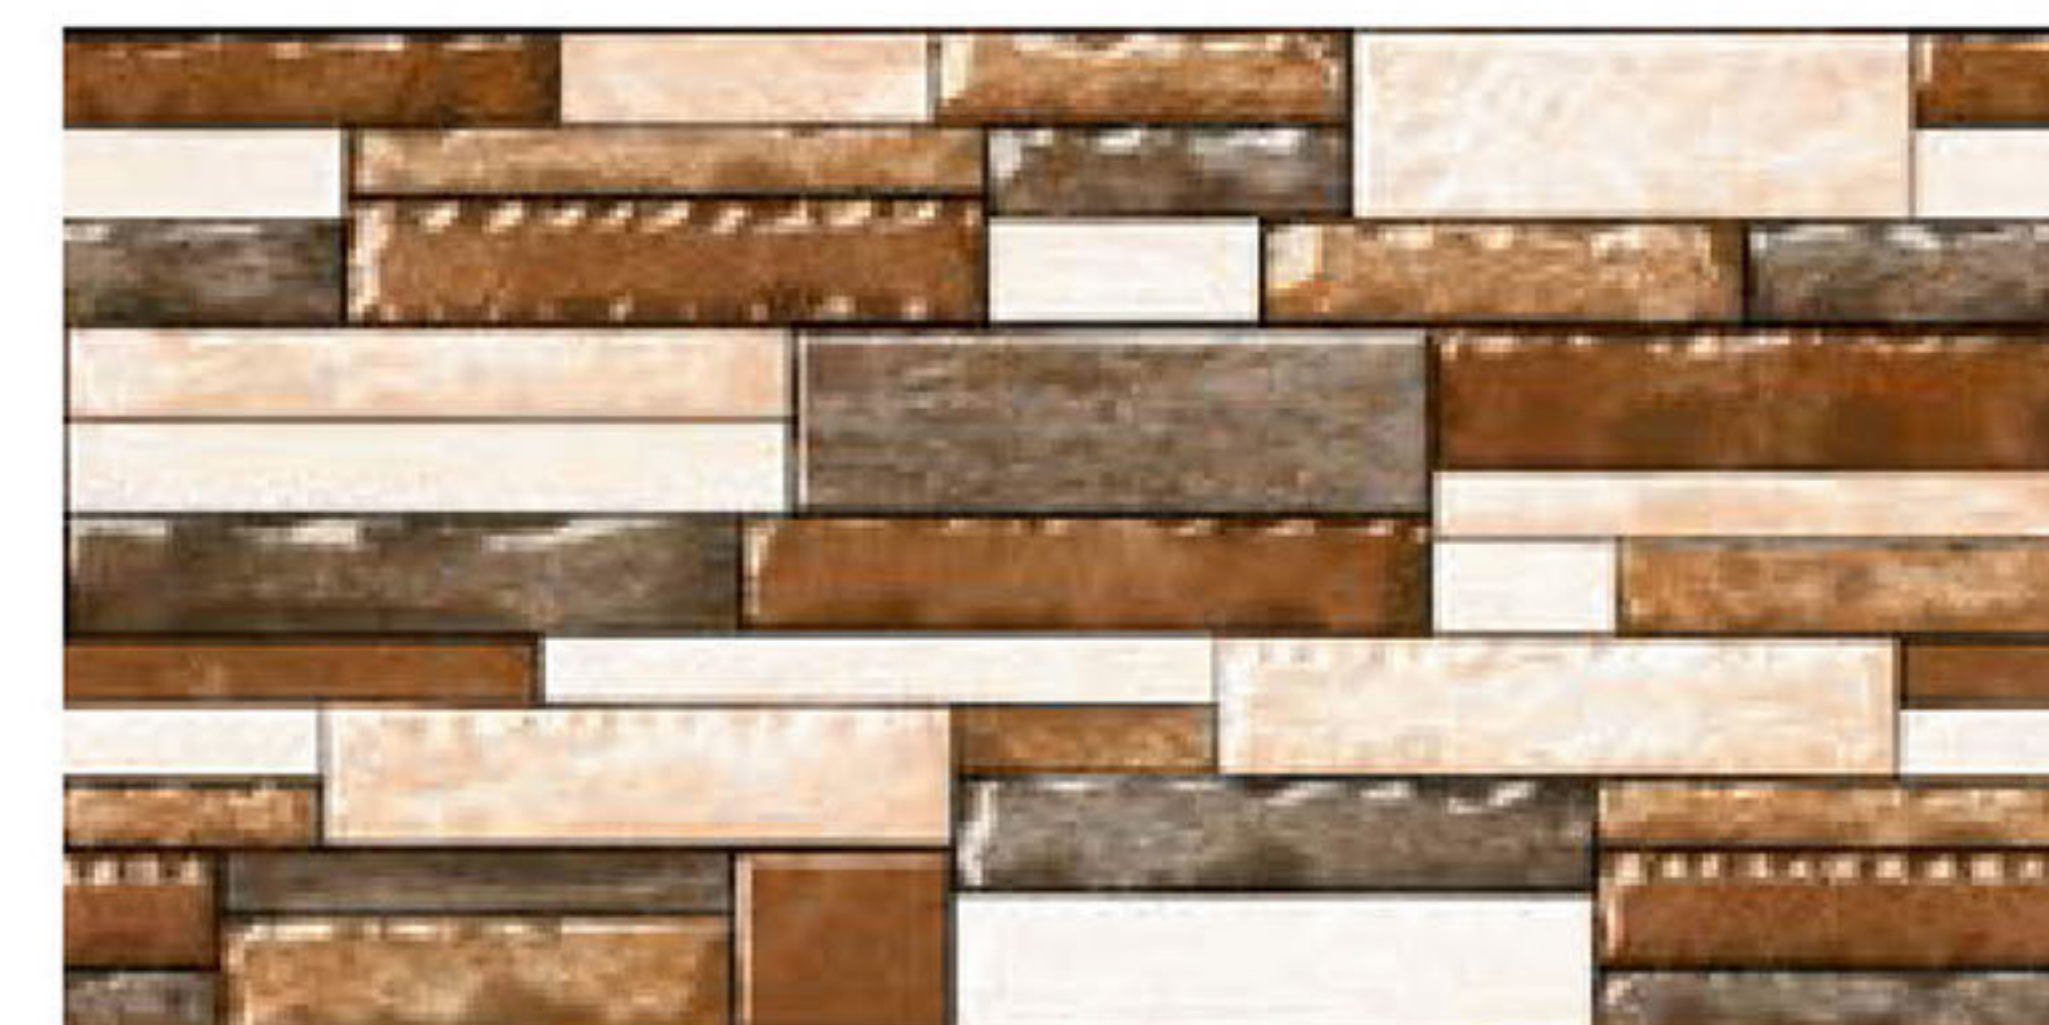

6309

300x600mm
Matt