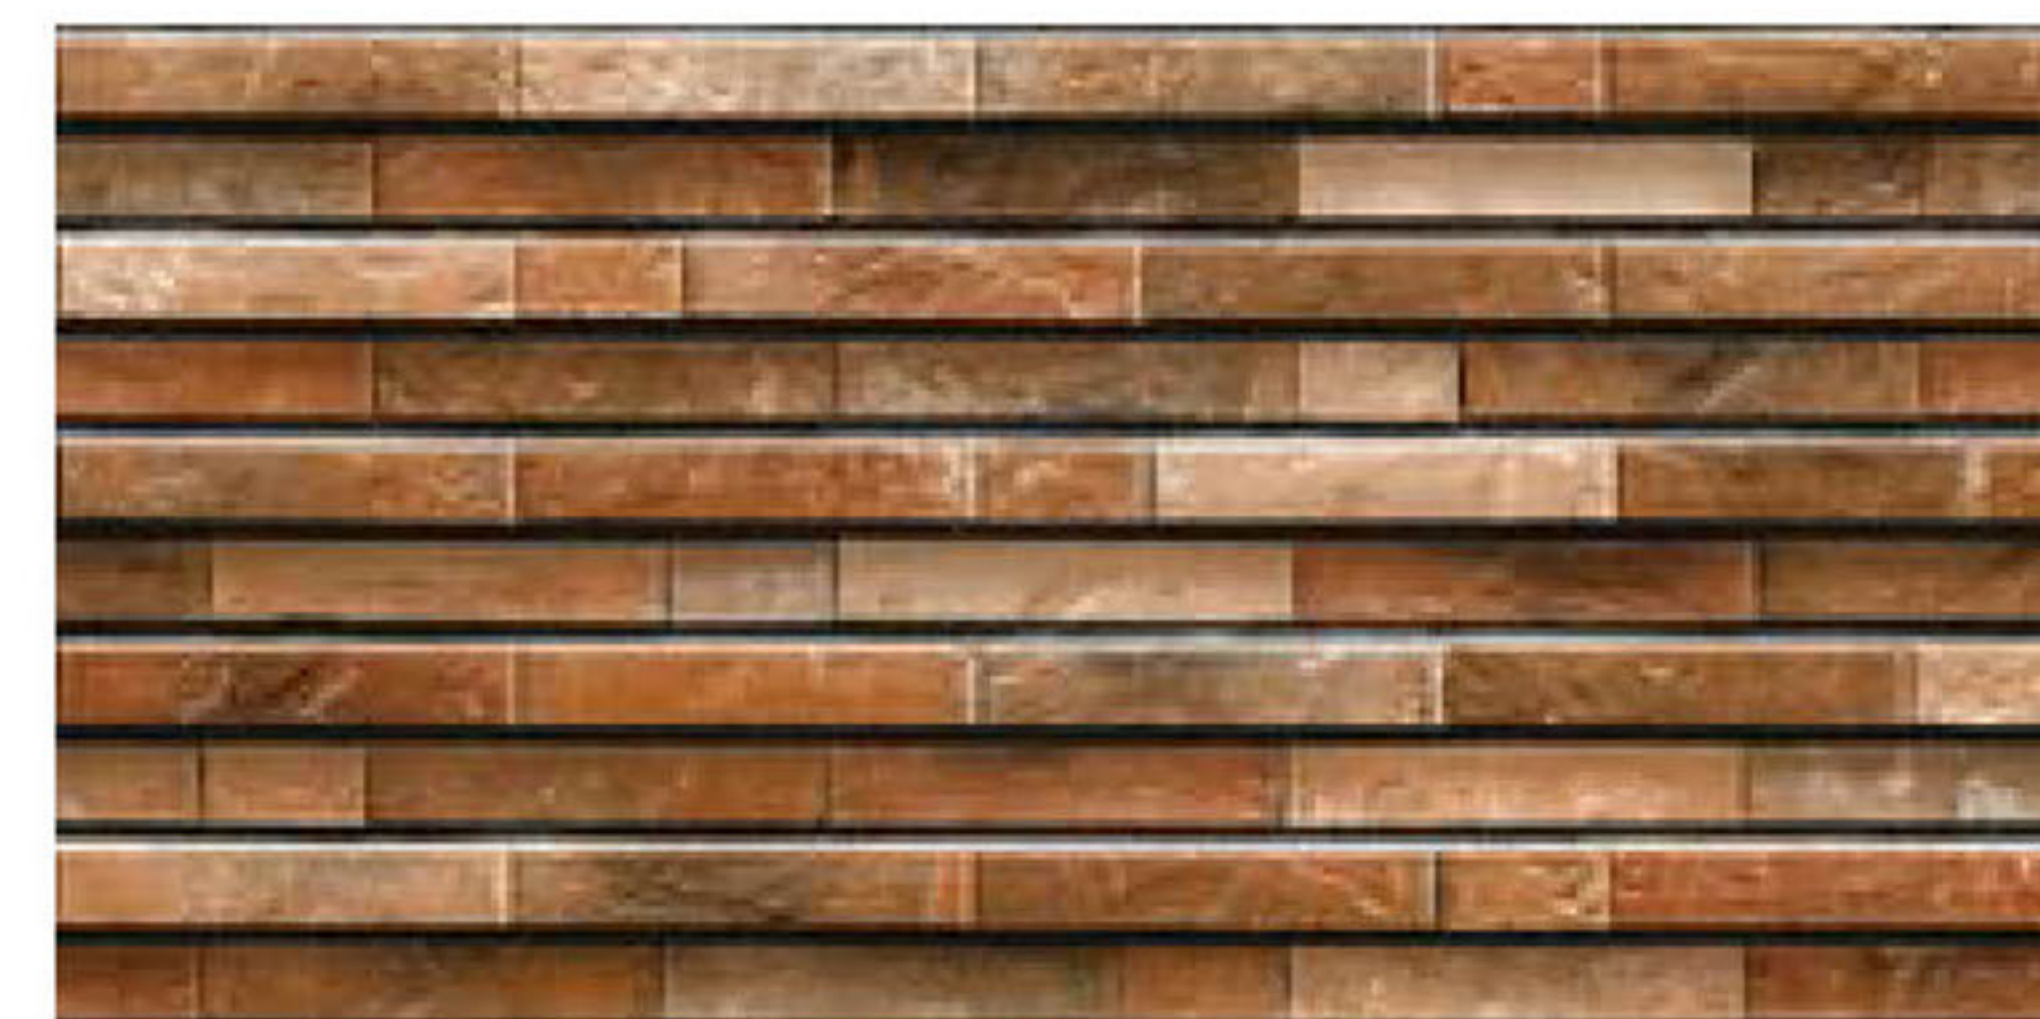

HIGH DEPTH
ELEVATION
WALL TILES

INDUCE A SUBTLE
AMBIENCE IN
BOTH THE INTERIOR
AND EXTERIOR.

Series
65

6501

300x600mm
Matt

HIGH DEPTH
ELEVATION
WALL TILES

6502

300x600mm
Matt