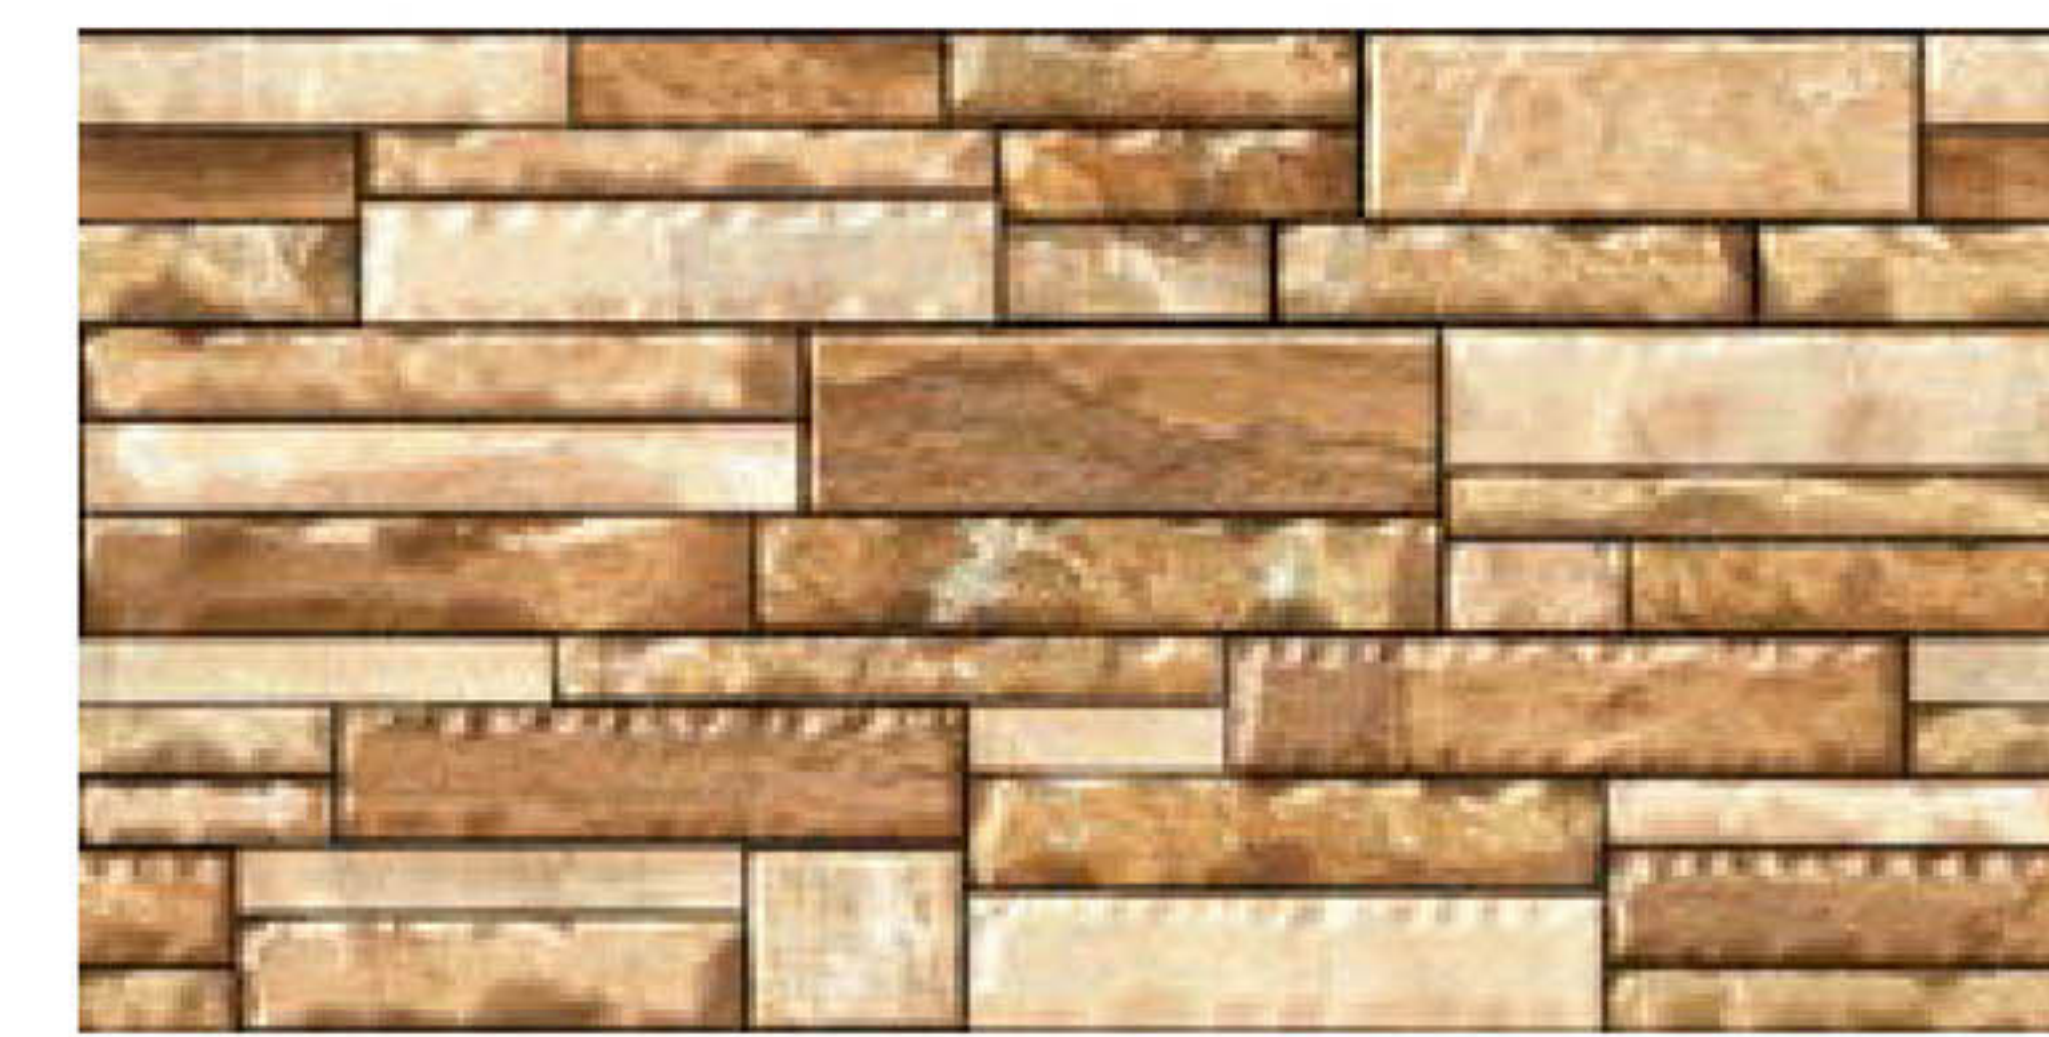

HIGH DEPTH
ELEVATION
WALL TILES

MADE WITH
DILIGENCE
AND
CREATED FOR STYLE!

Series
63

6302

300x600mm
Matt

HIGH DEPTH
ELEVATION
WALL TILES

6304

300x600mm
Matt