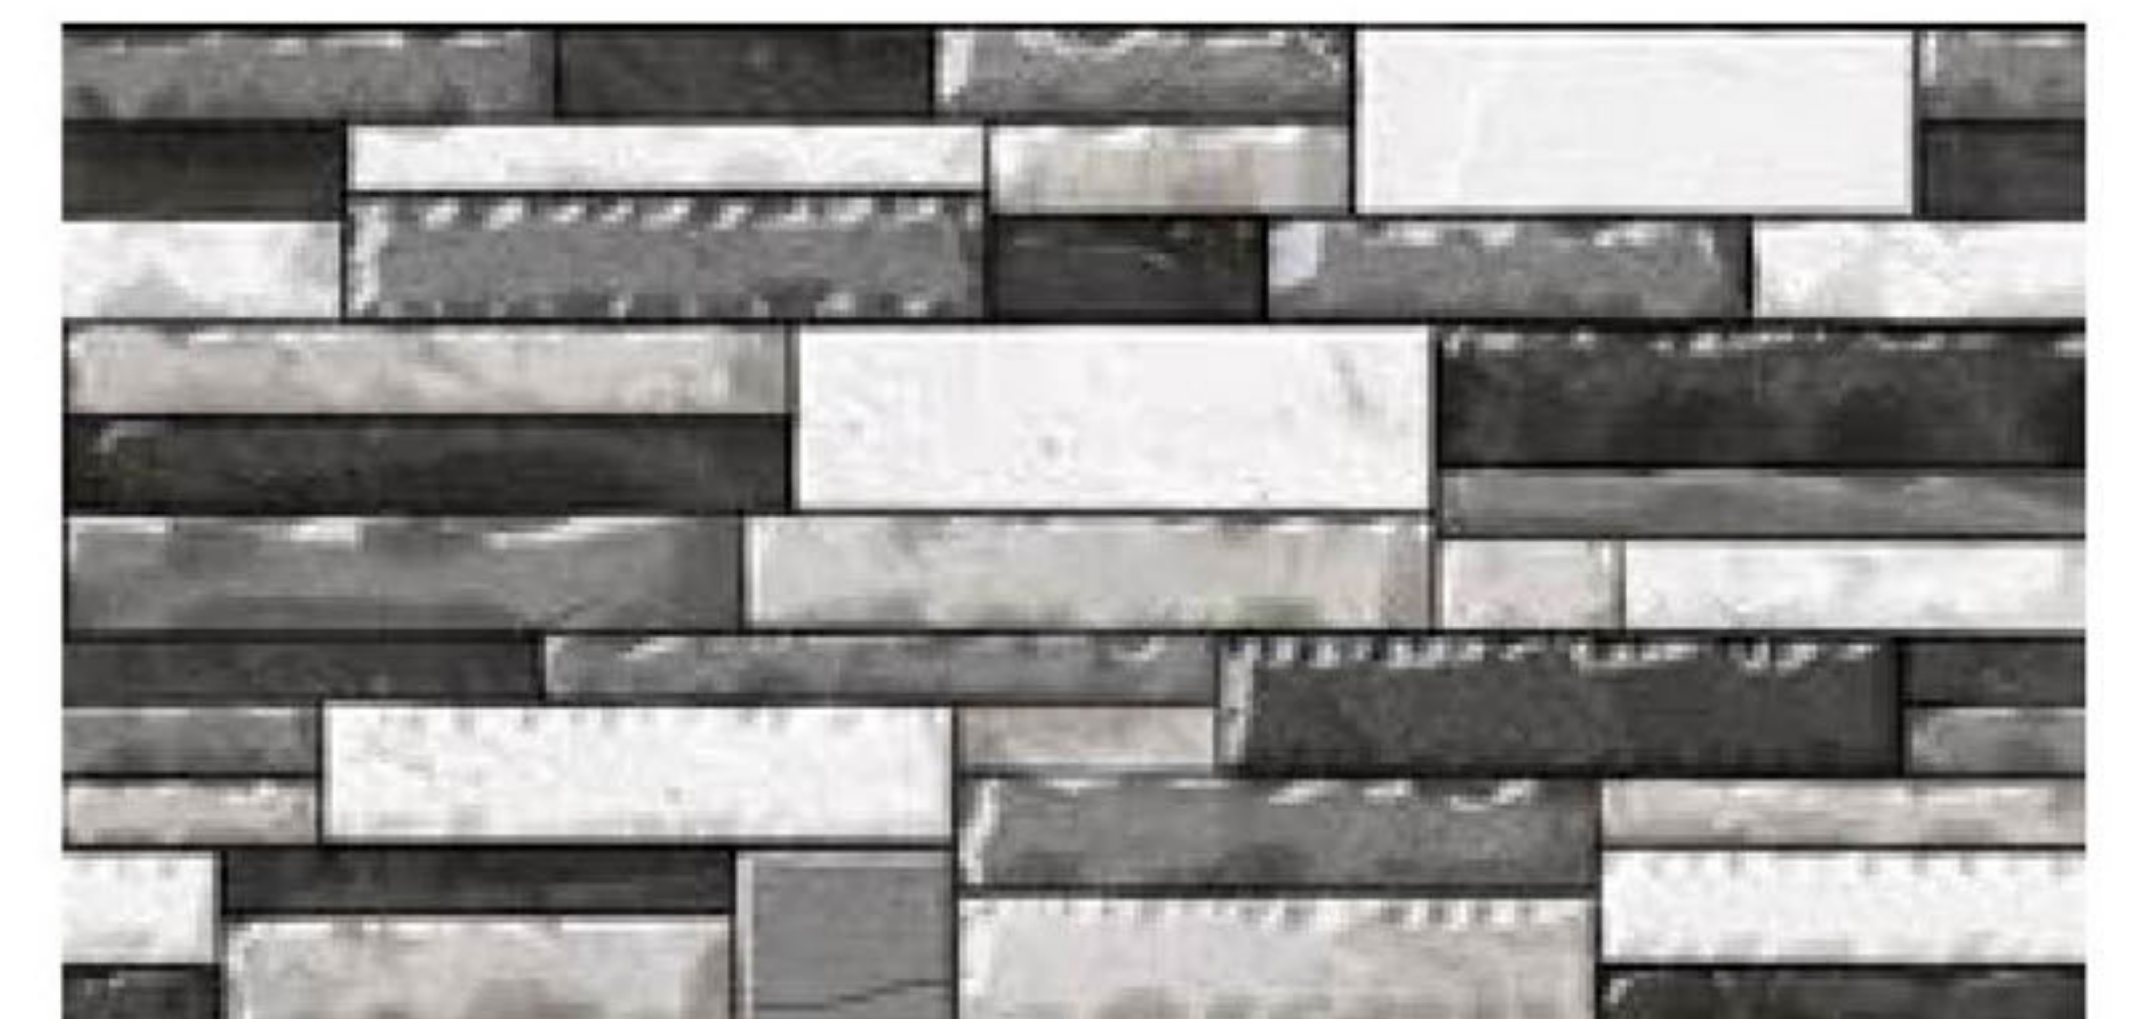

300x600mm
Matt

HIGH DEPTH
ELEVATION
WALL TILES

6310

300x600mm
Matt

HIGH DEPTH
ELEVATION
WALL TILES

6311

300x600mm
Matt

HIGH DEPTH
ELEVATION
WALL TILES