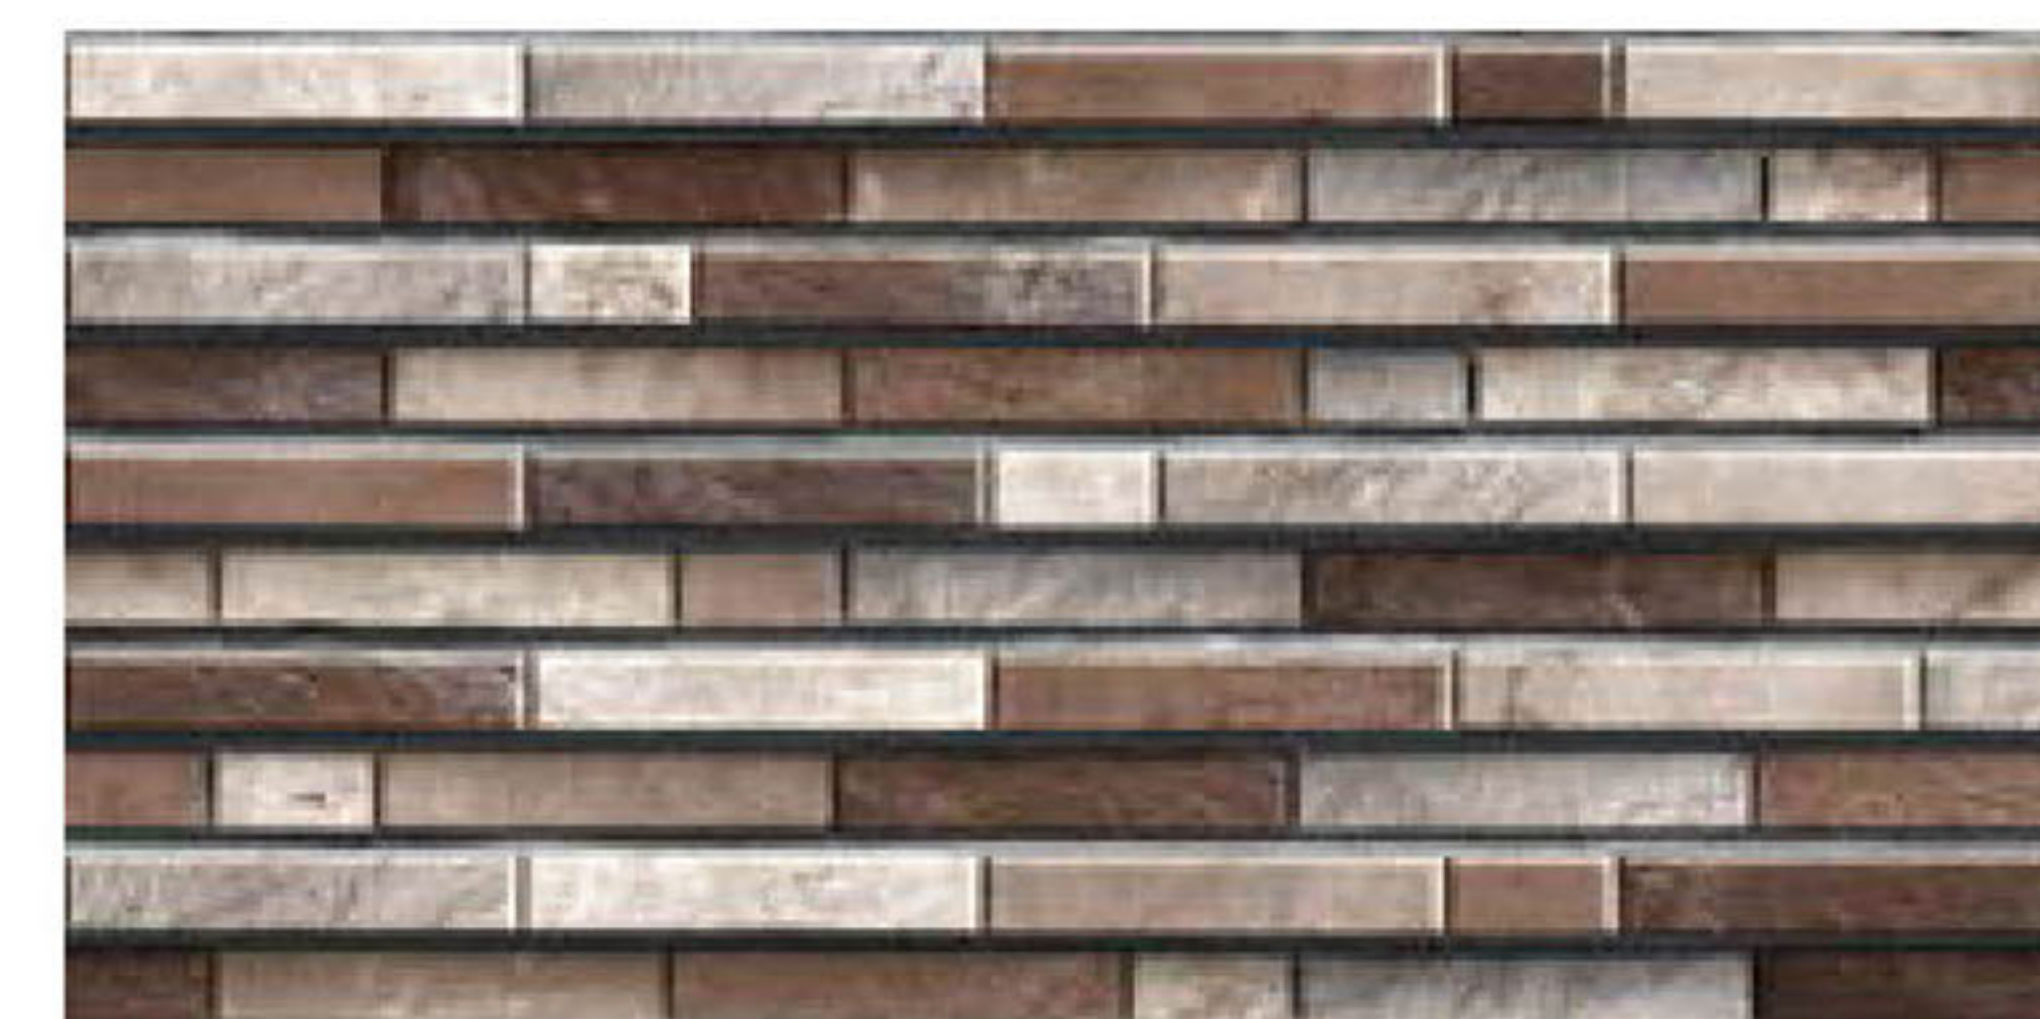

HIGH DEPTH
ELEVATION
WALL TILES

BRINGING
CALMNESS
AND
SENSIBILITIES TO YOU.

Series
66

6601

300x600mm
Matt

HIGH DEPTH
ELEVATION
WALL TILES

6603

300x600mm
Matt