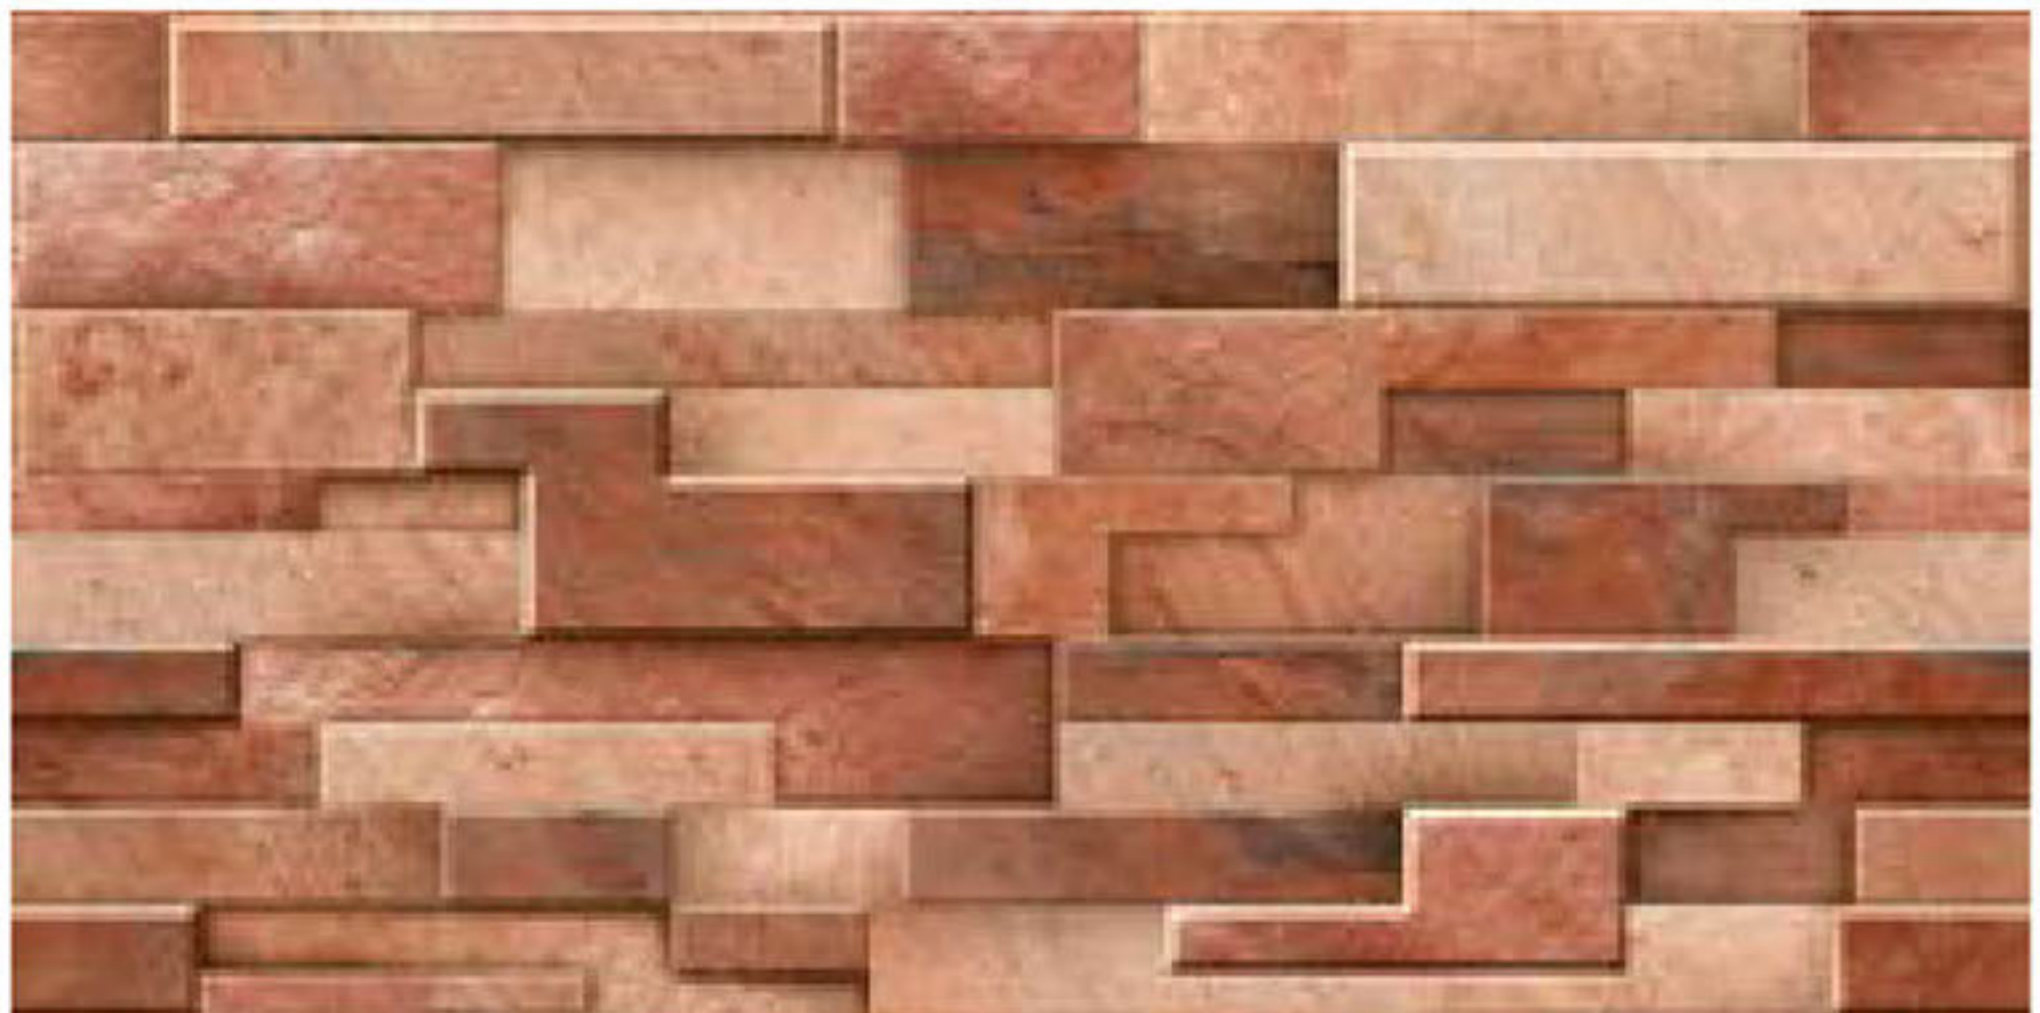

Series
70

7001

300x600mm
Matt

HIGH DEPTH
ELEVATION
WALL TILES

7003

300x600mm
Matt

HIGH DEPTH
ELEVATION
WALL TILES

7004