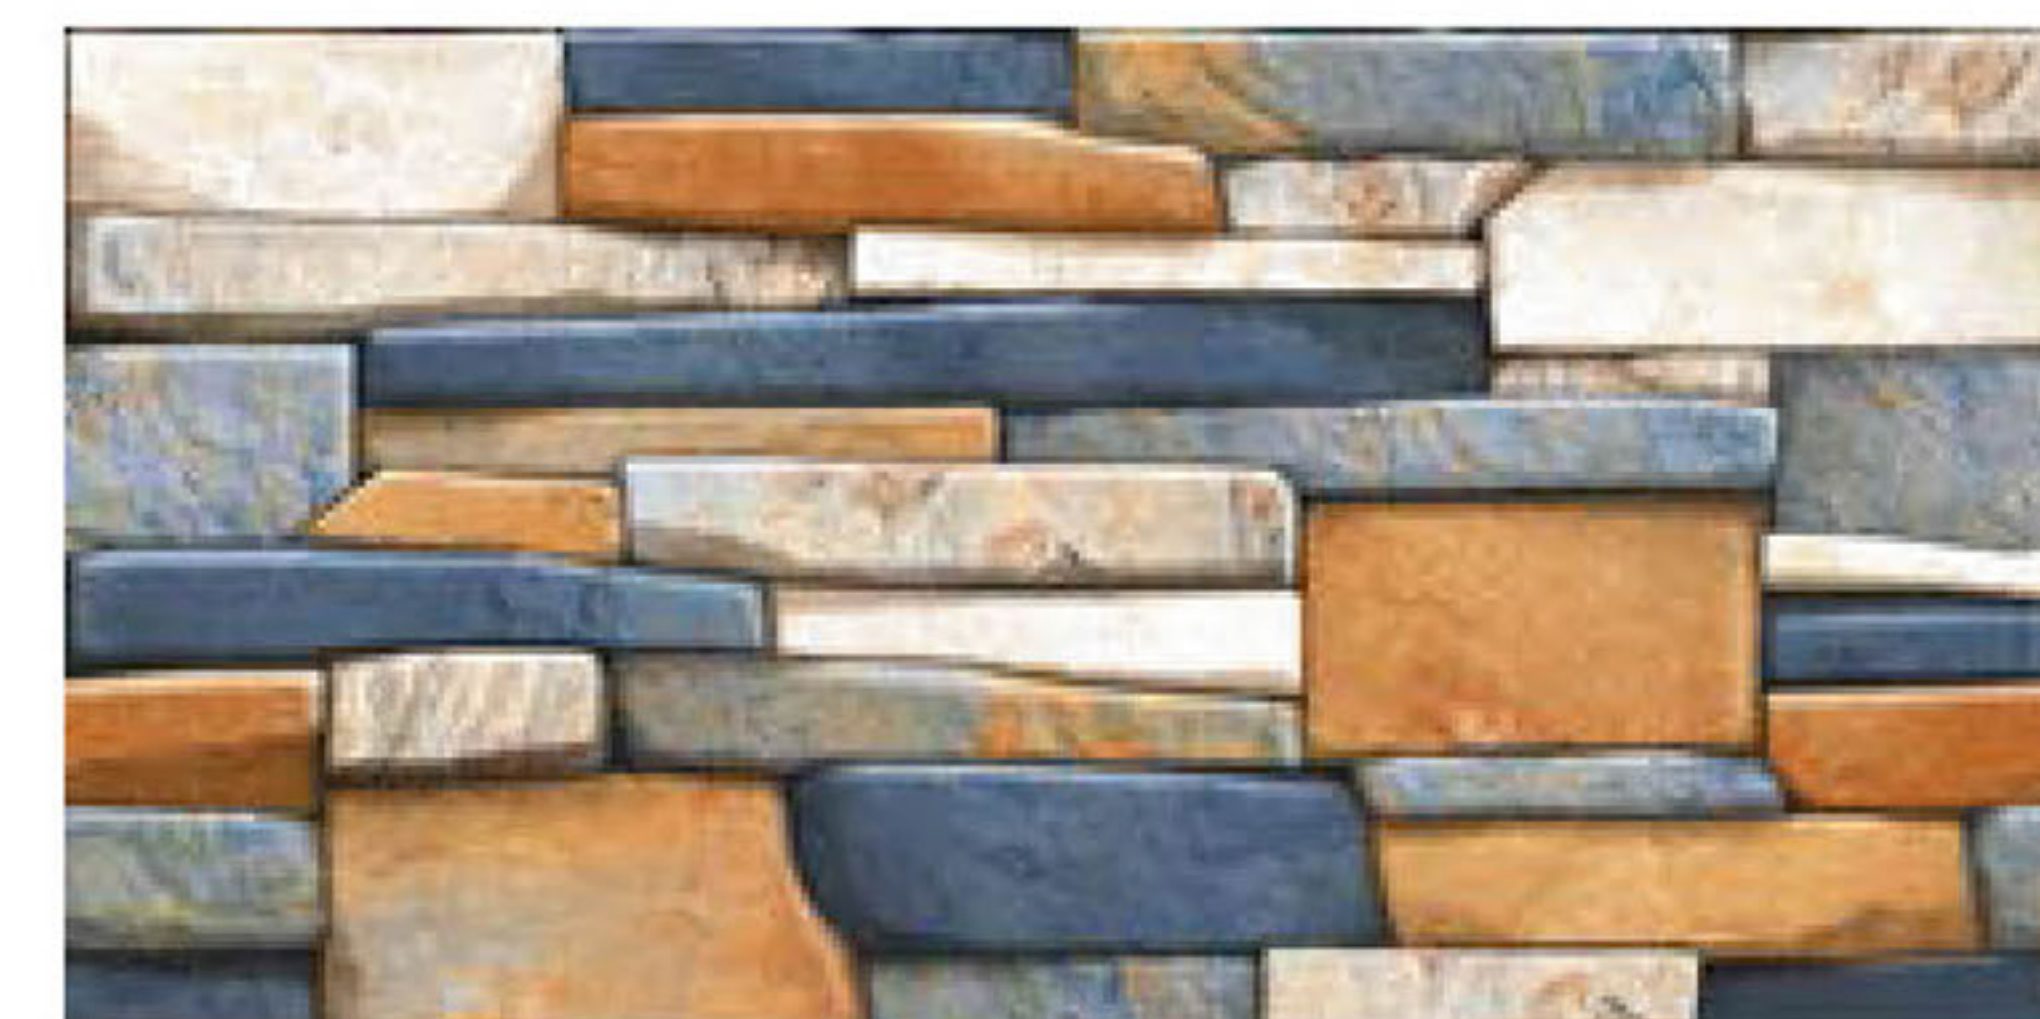

6503

300x600mm
Matt