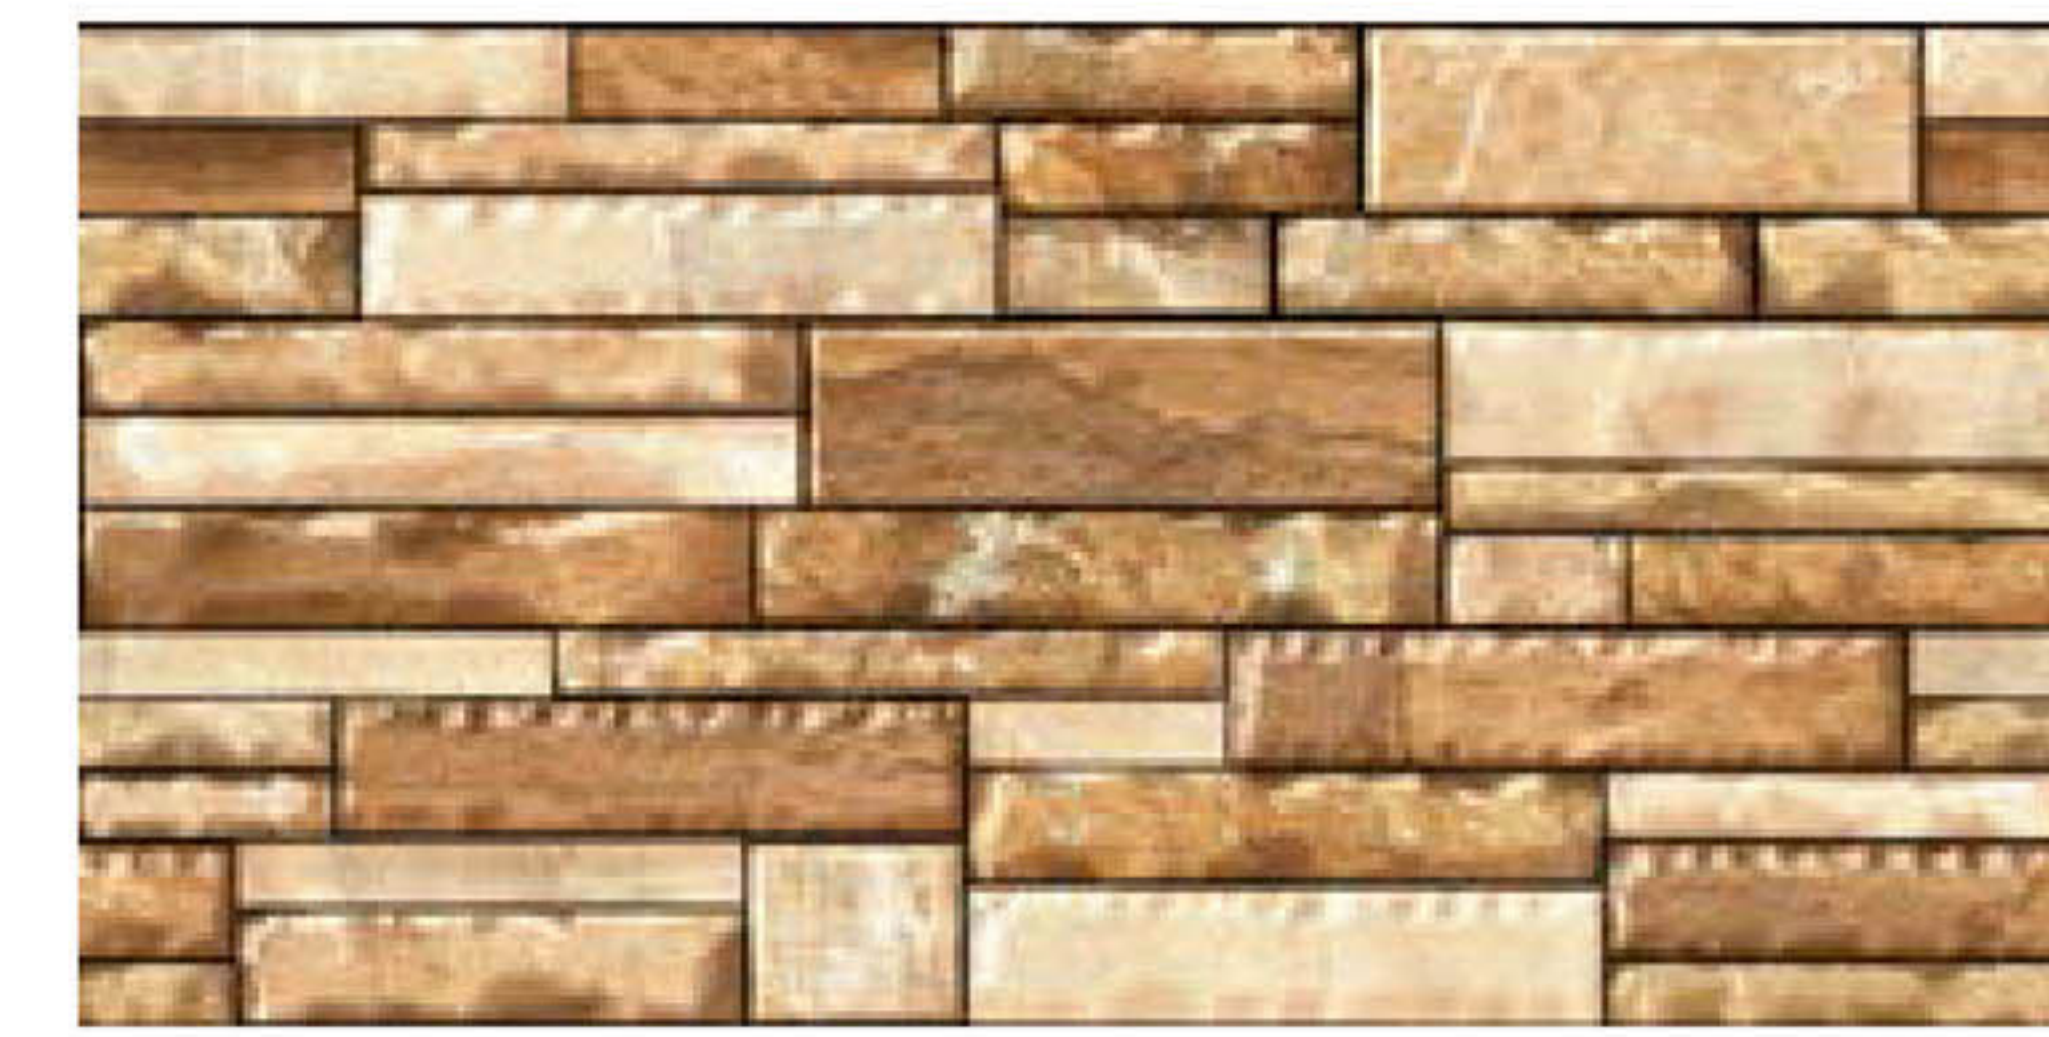

HIGH DEPTH
ELEVATION
WALL TILES

MADE WITH
DILIGENCE
AND
CREATED FOR STYLE!

Series
63

6302

300x600mm
Matt

HIGH DEPTH
ELEVATION
WALL TILES

6304

300x600mm
Matt