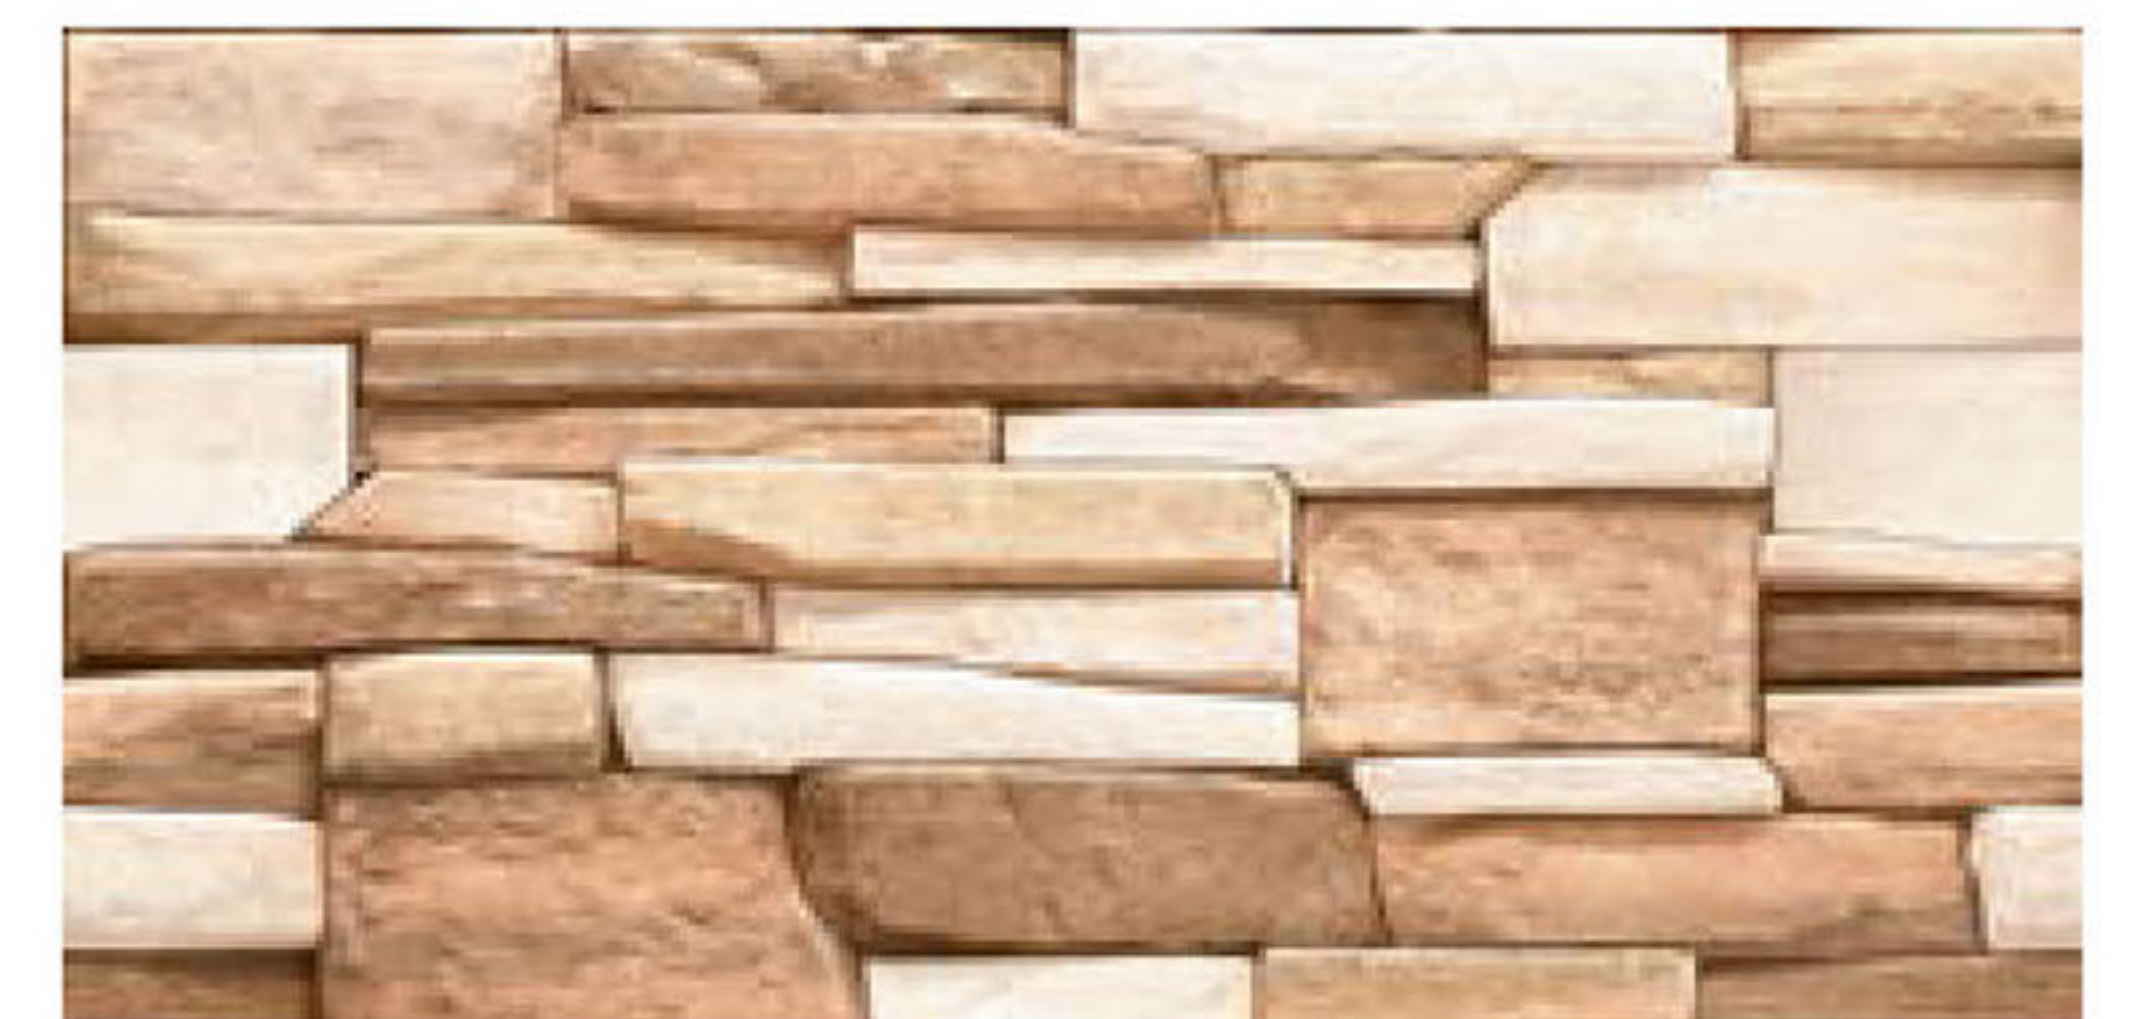

6508

300x600mm
Matt