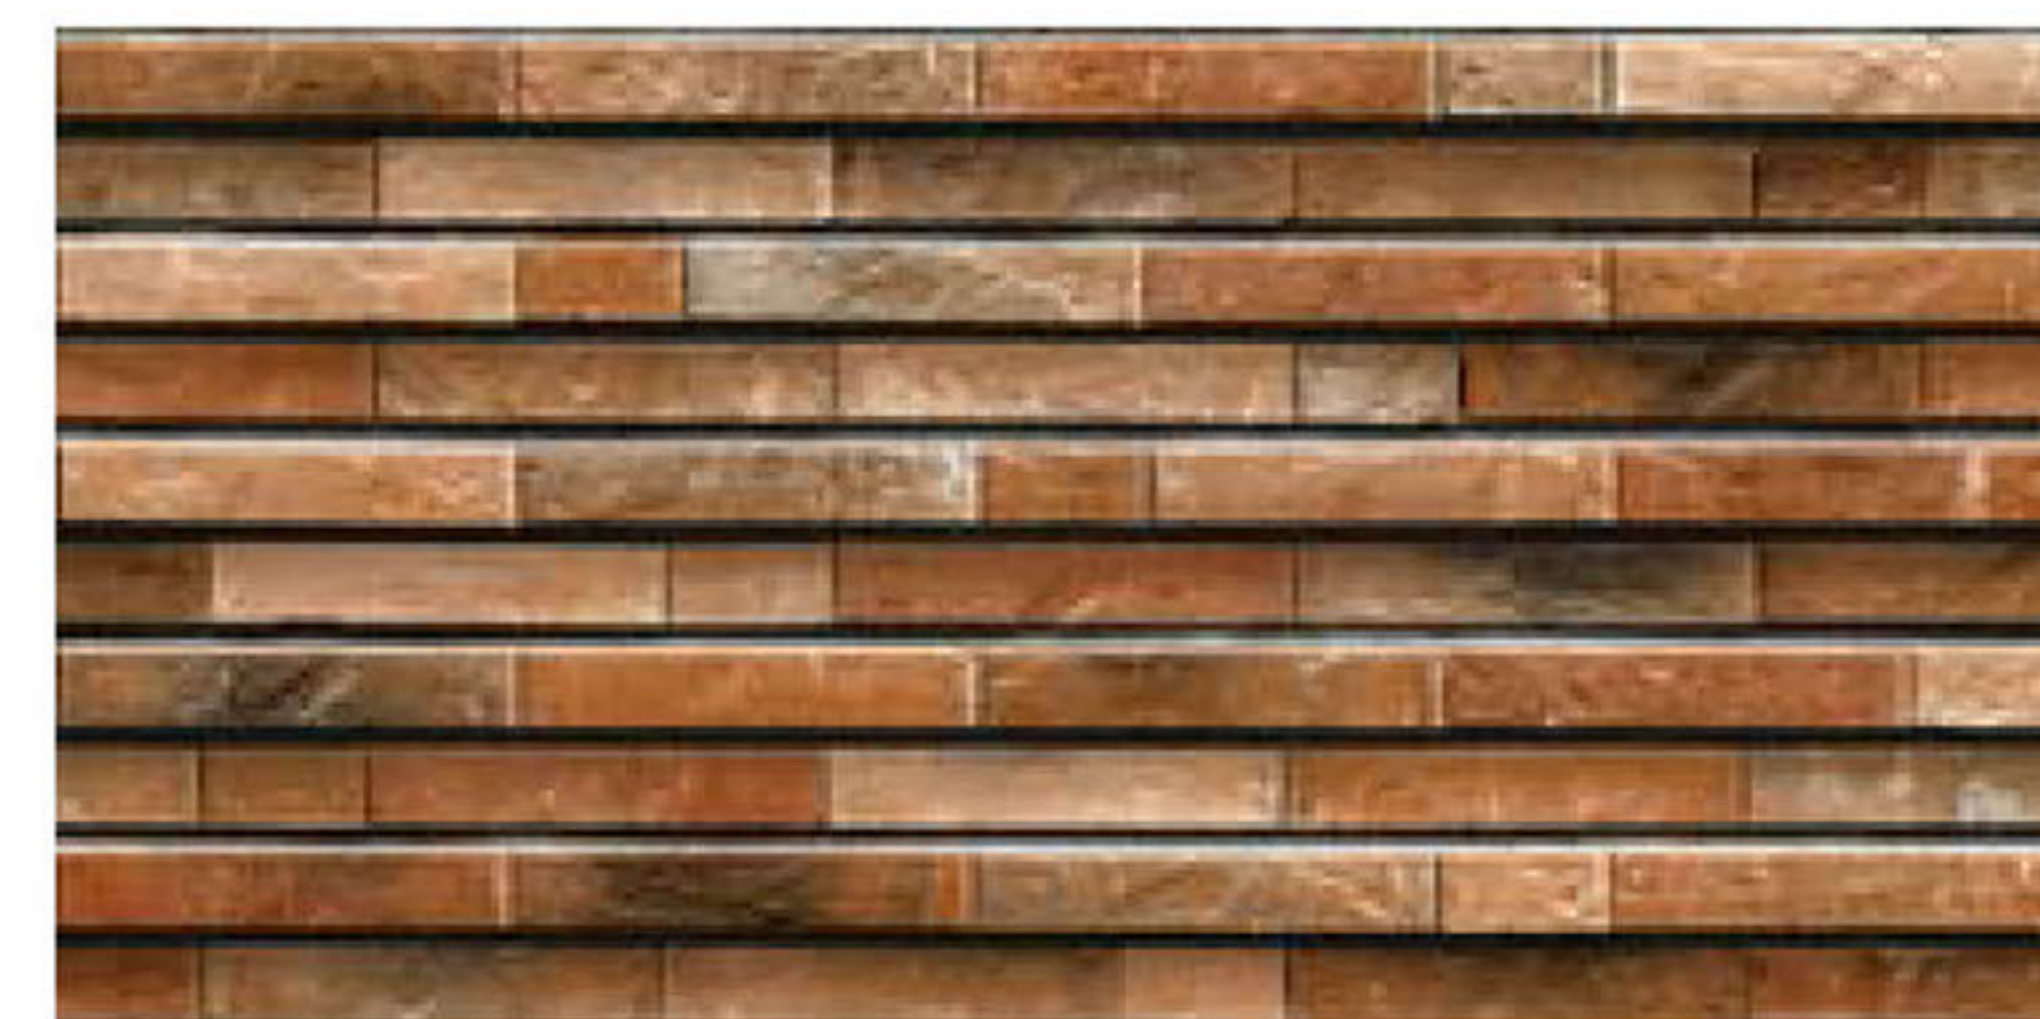

HIGH DEPTH
ELEVATION
WALL TILES

INDUCE A SUBTLE
AMBIENCE IN
BOTH THE INTERIOR
AND EXTERIOR.

Series
65

6501

300x600mm
Matt

HIGH DEPTH
ELEVATION
WALL TILES

6502

300x600mm
Matt