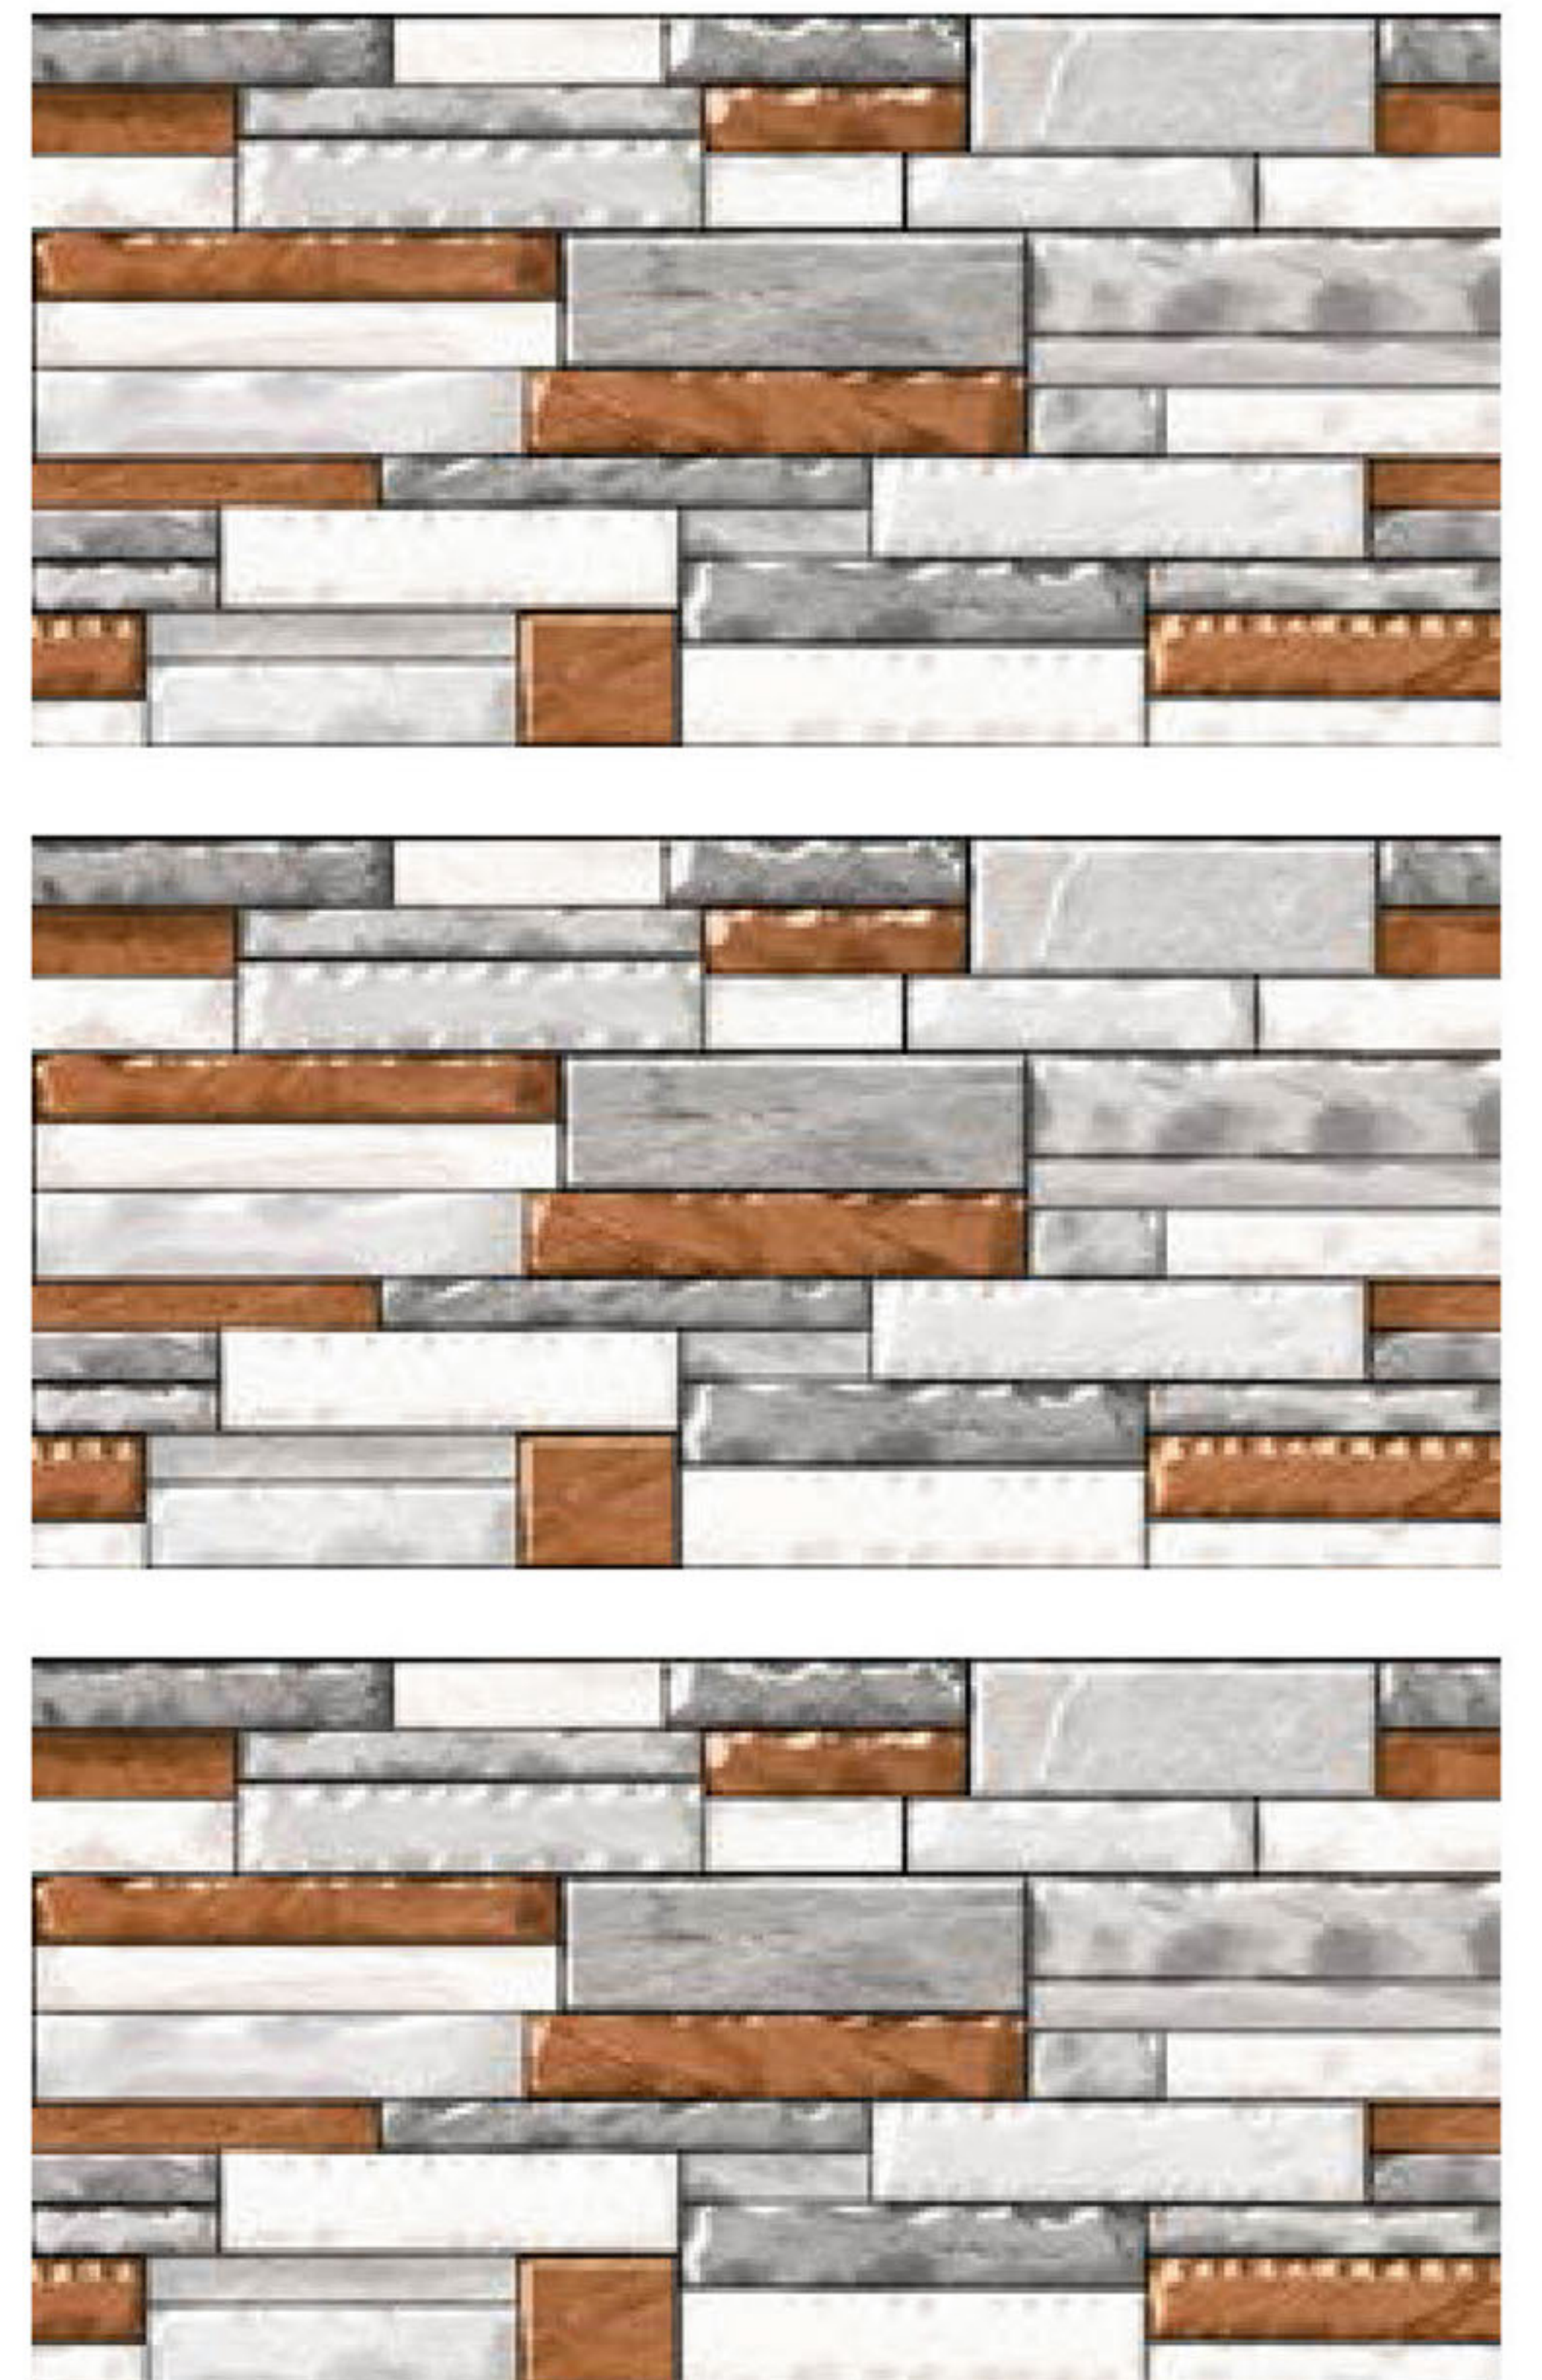

300x600mm
Matt

HIGH DEPTH
ELEVATION
WALL TILES

6310

300x600mm
Matt

HIGH DEPTH
ELEVATION
WALL TILES

6311

300x600mm
Matt

HIGH DEPTH
ELEVATION
WALL TILES