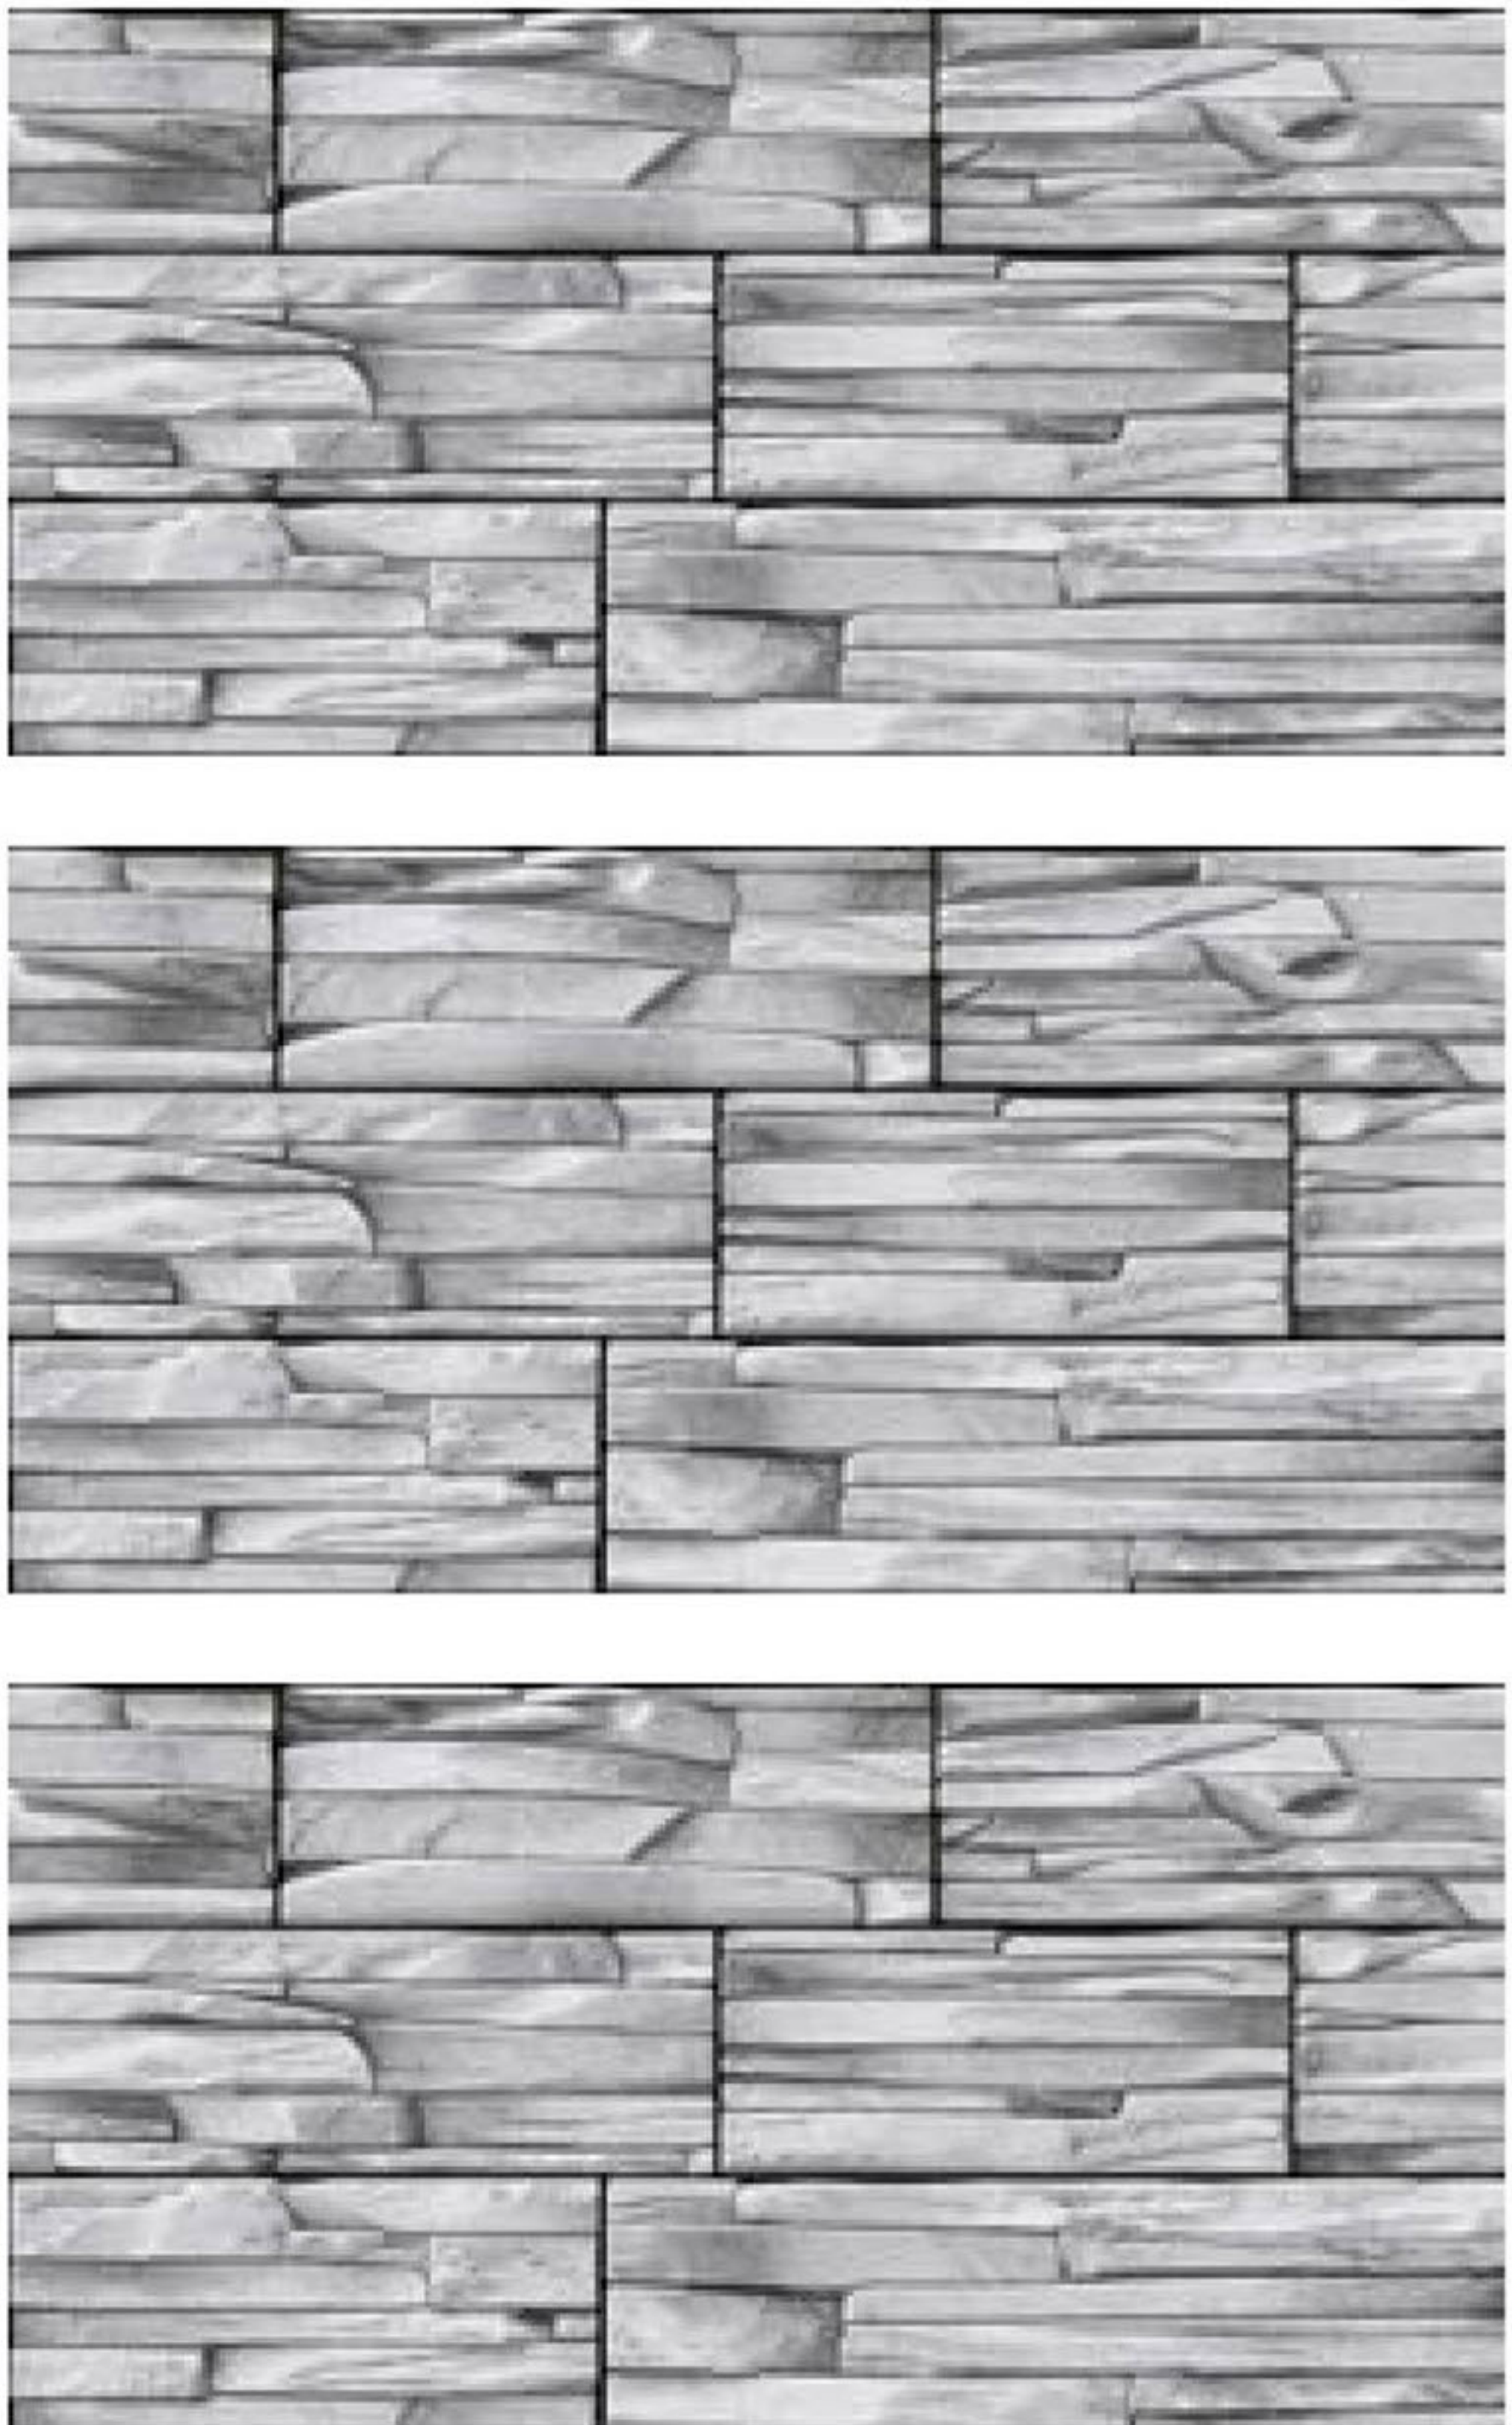

5301

300x600mm
Matt

HIGH DEPTH
ELEVATION
WALL TILES

5302

300x600mm
Matt

HIGH DEPTH
ELEVATION
WALL TILES

5303

300x600mm
Matt