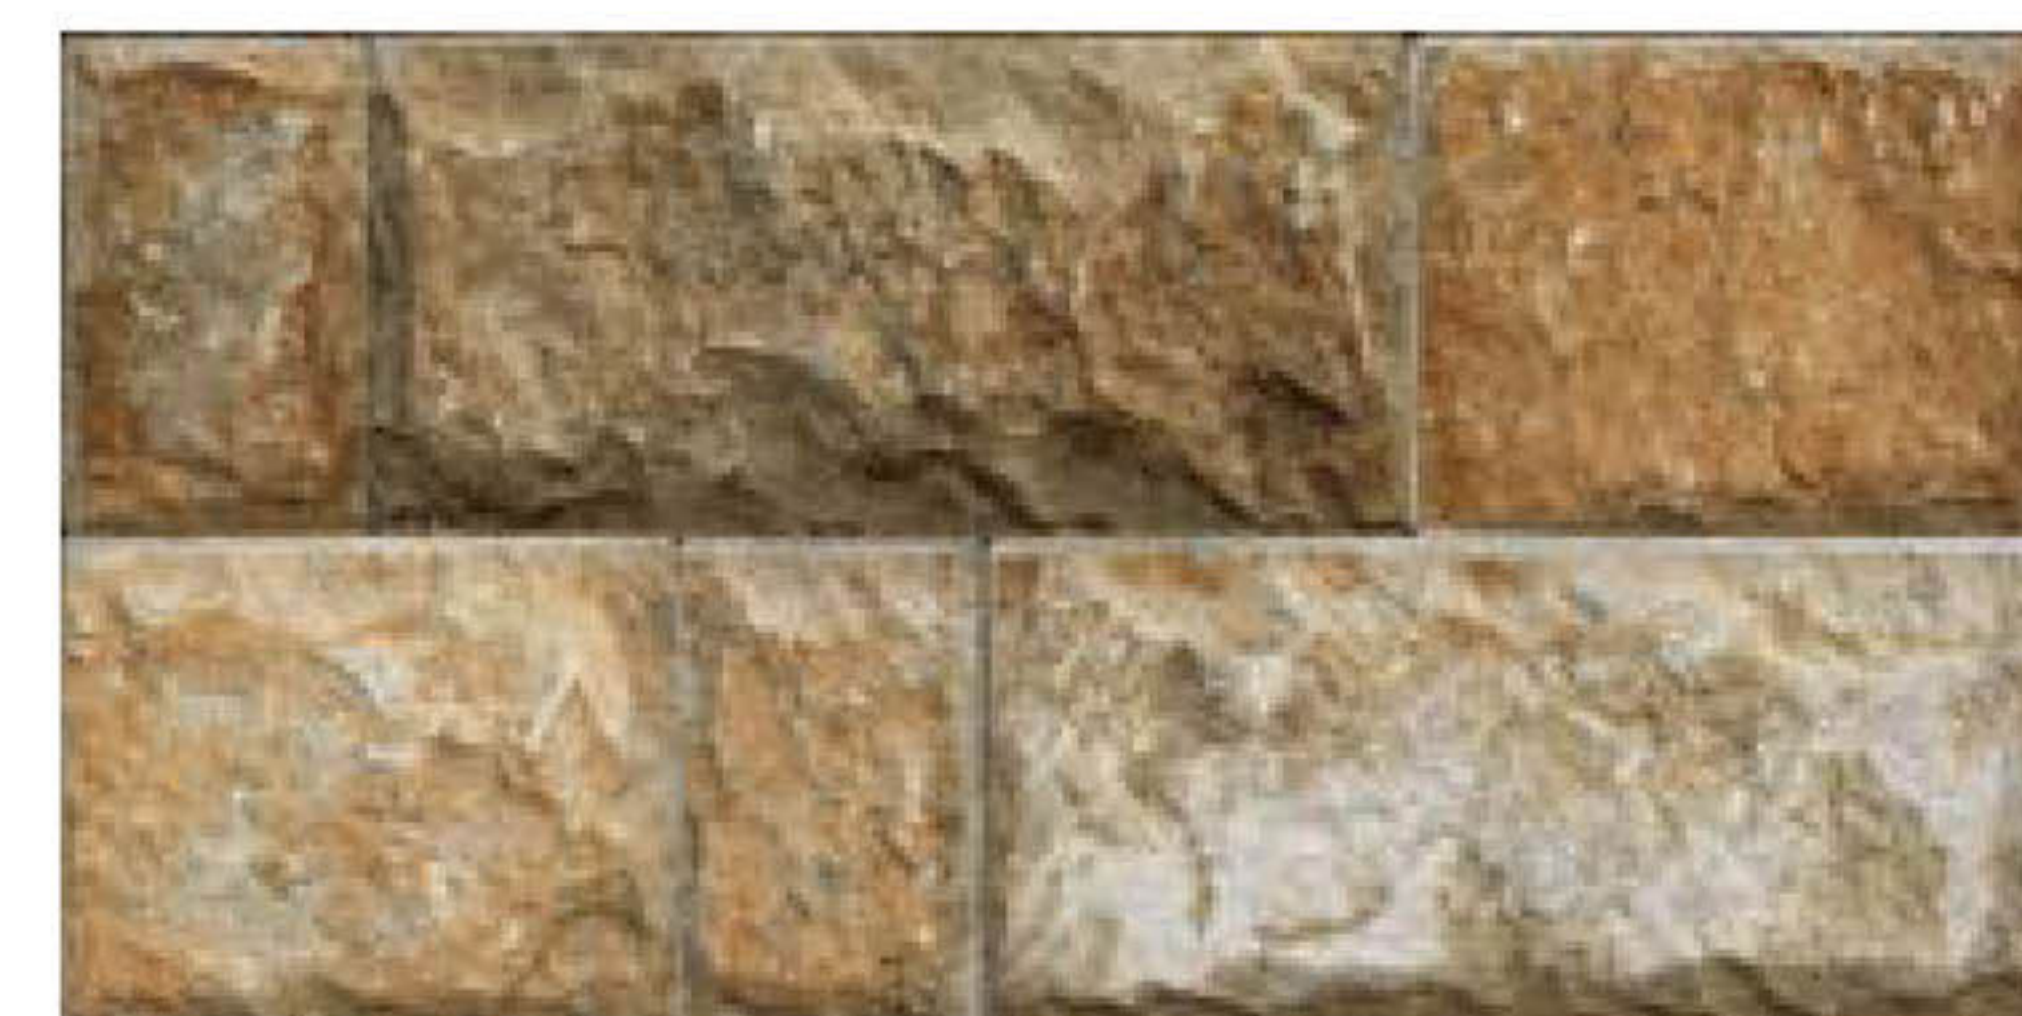

HIGH DEPTH
ELEVATION
WALL TILES

5909

300x600mm
Matt

HIGH DEPTH
ELEVATION
WALL TILES

EXALTING THE BEAUTY
OF FLUID LINES
AND
GEOMETRIC CURVES.

Series
56

5602

300x600mm
Matt