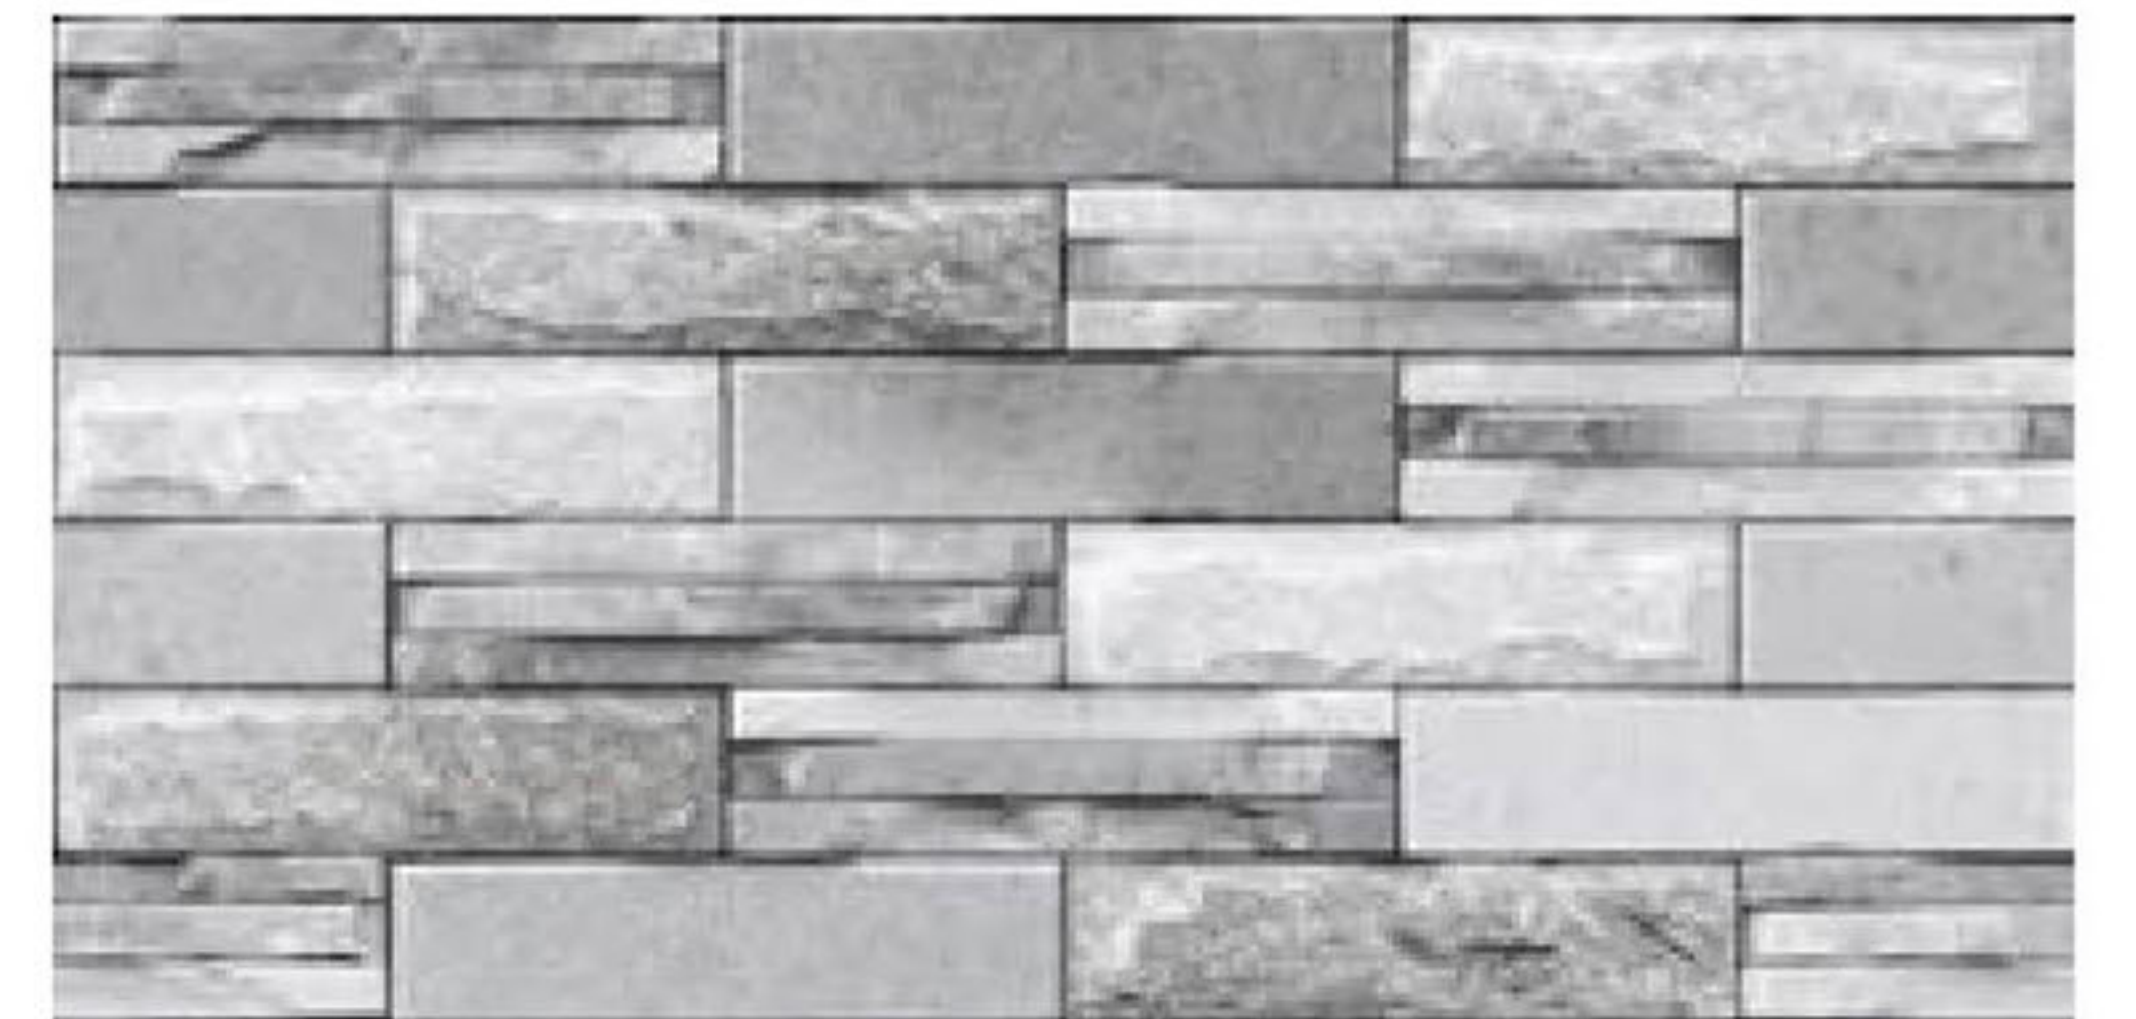

300x600mm
Matt

HIGH DEPTH
ELEVATION
WALL TILES

6708

300x600mm
Matt

HIGH DEPTH
ELEVATION
WALL TILES

6712

300x600mm
Matt

HIGH DEPTH
ELEVATION
WALL TILES