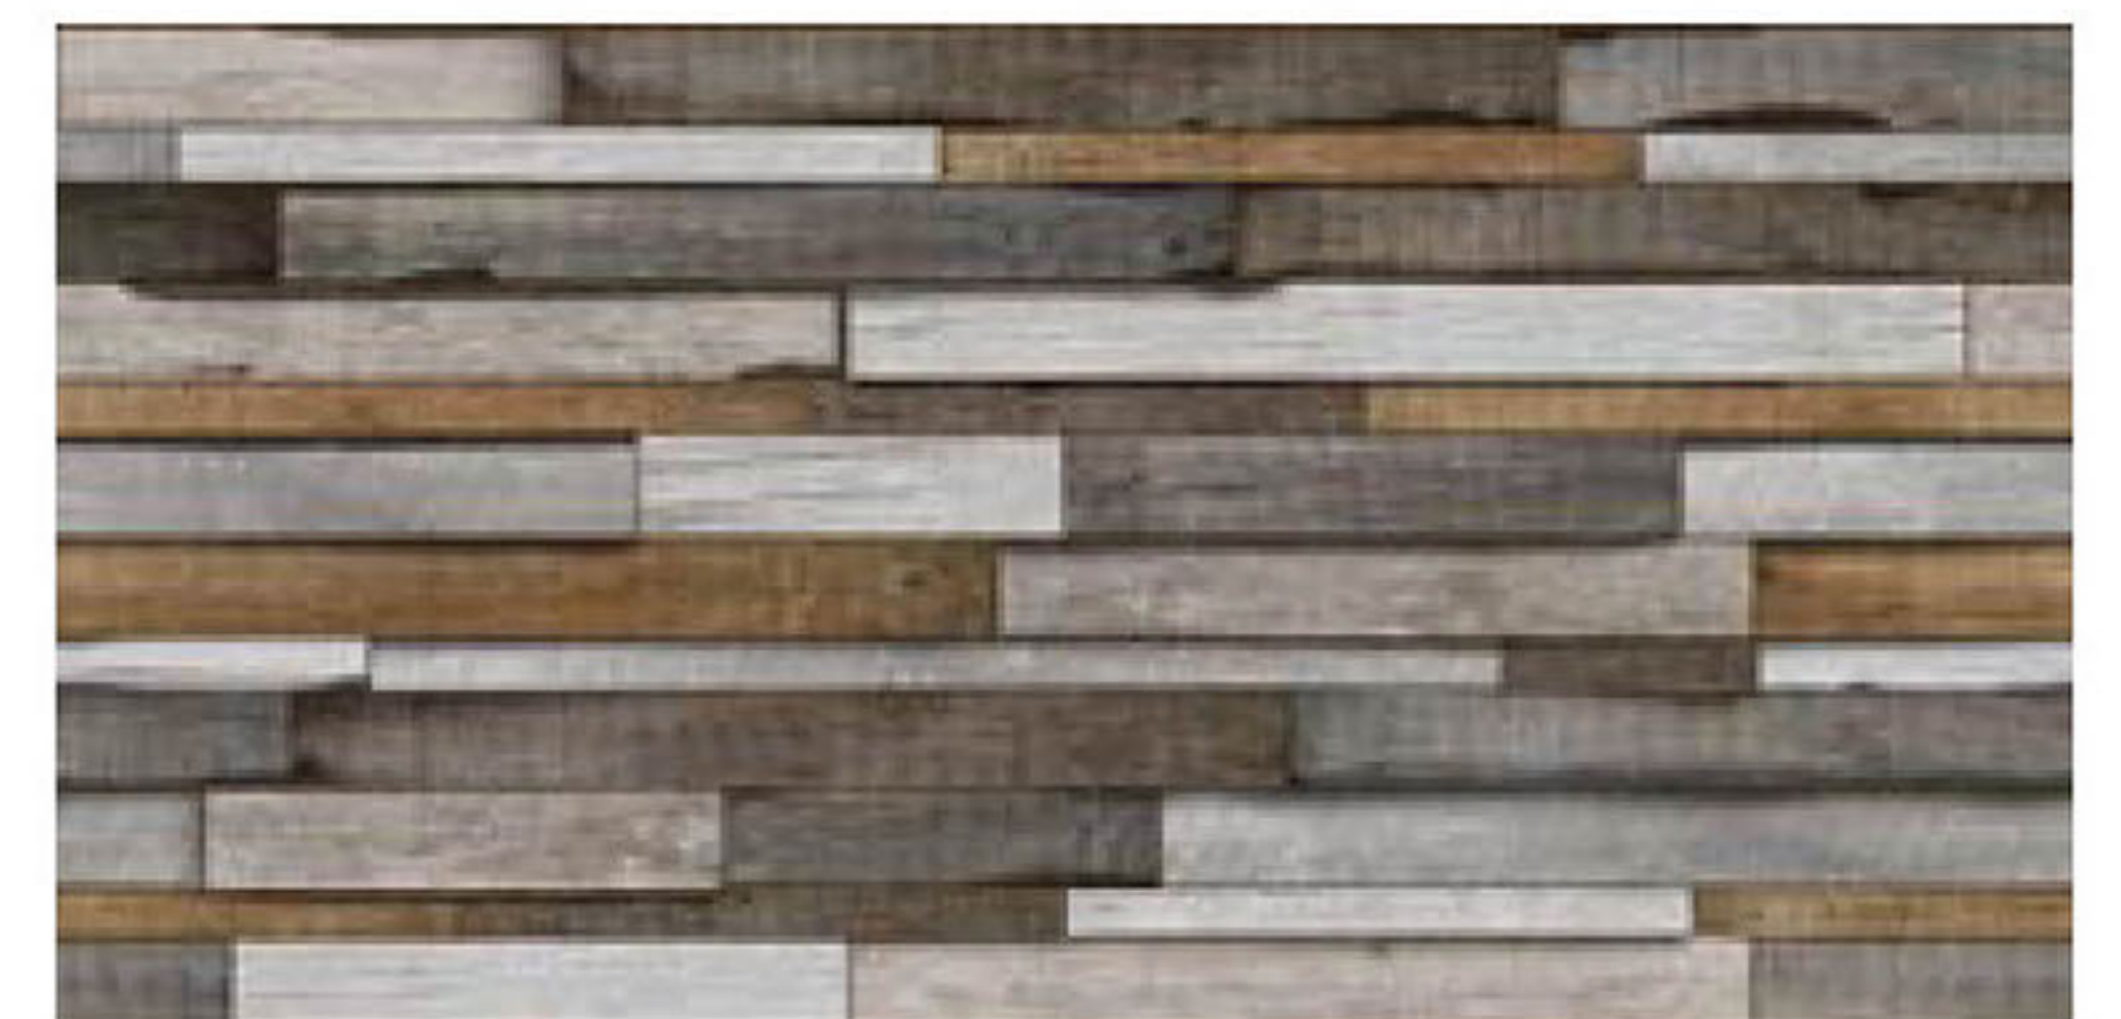

5402

300x600mm
Matt