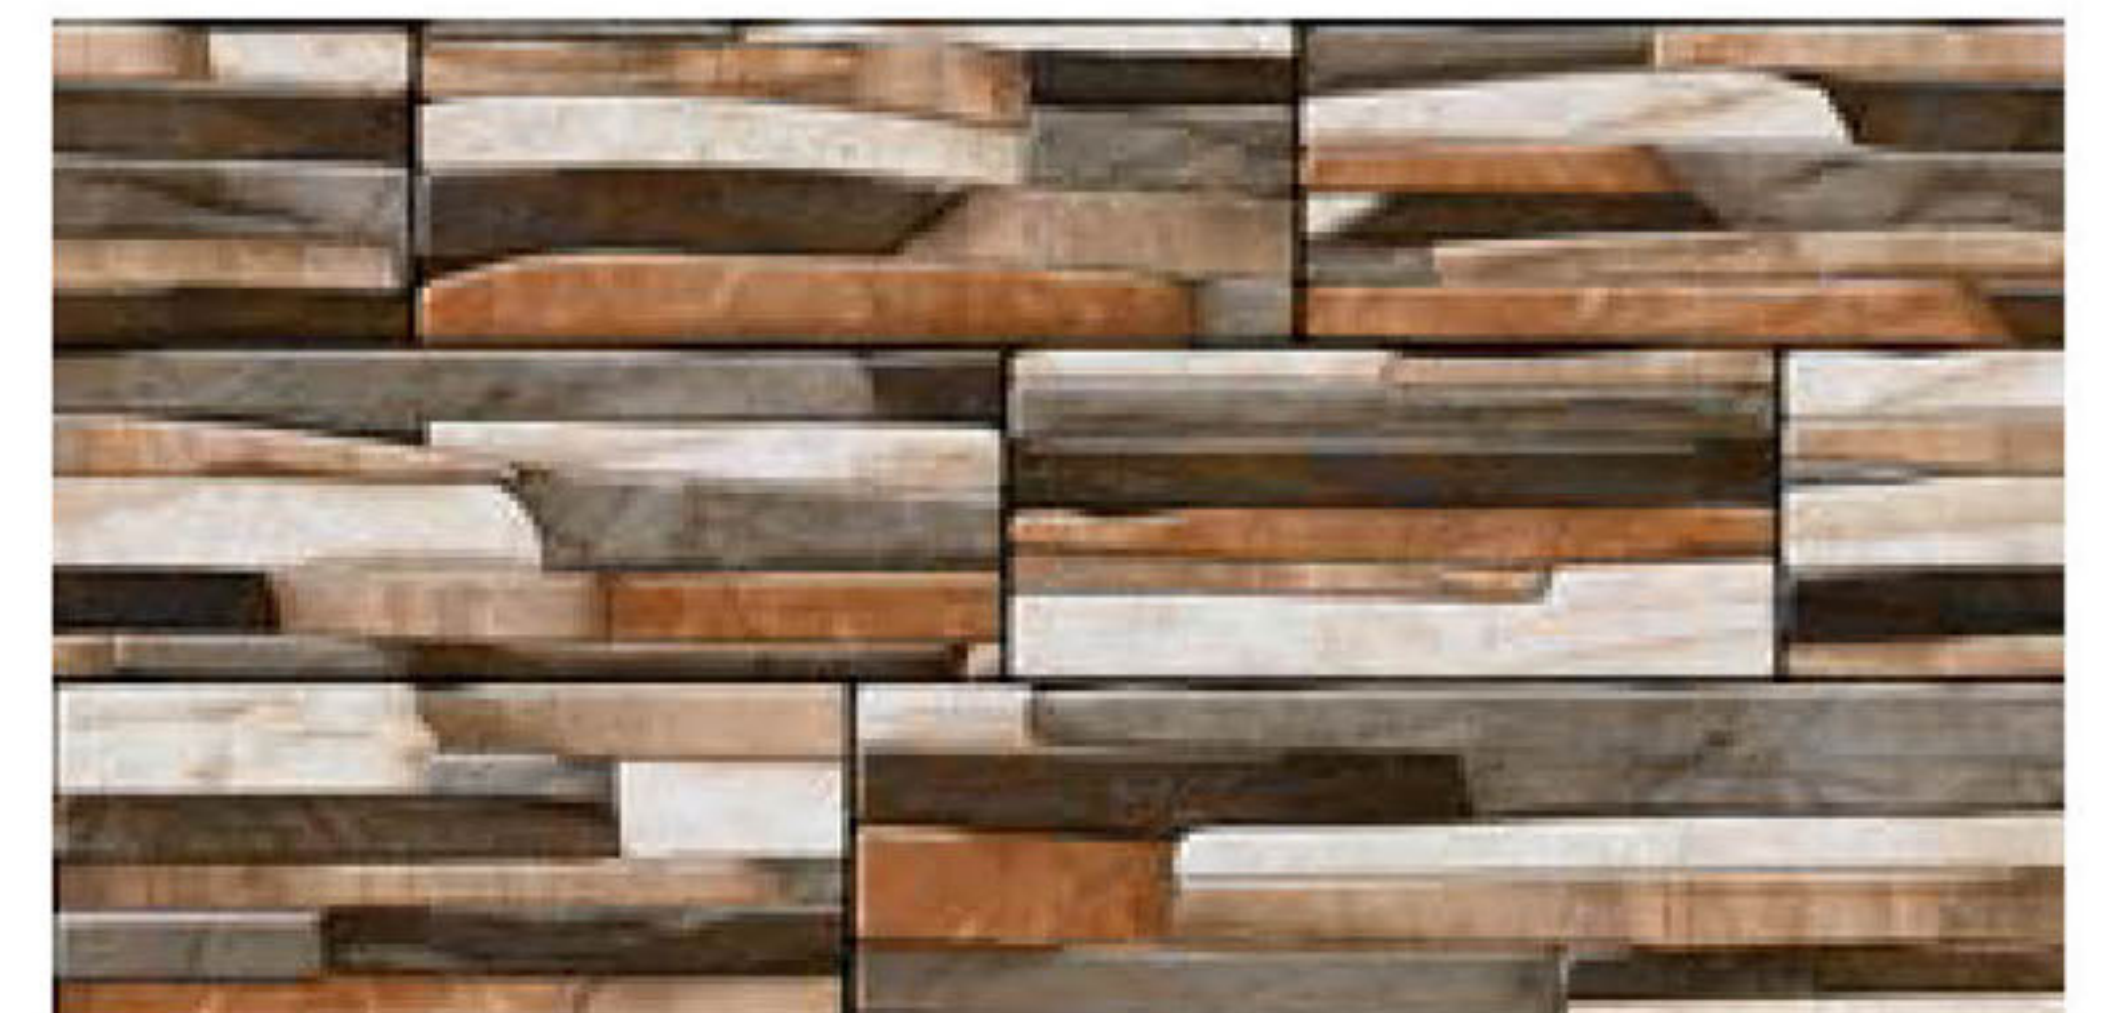

5301

300x600mm
Matt