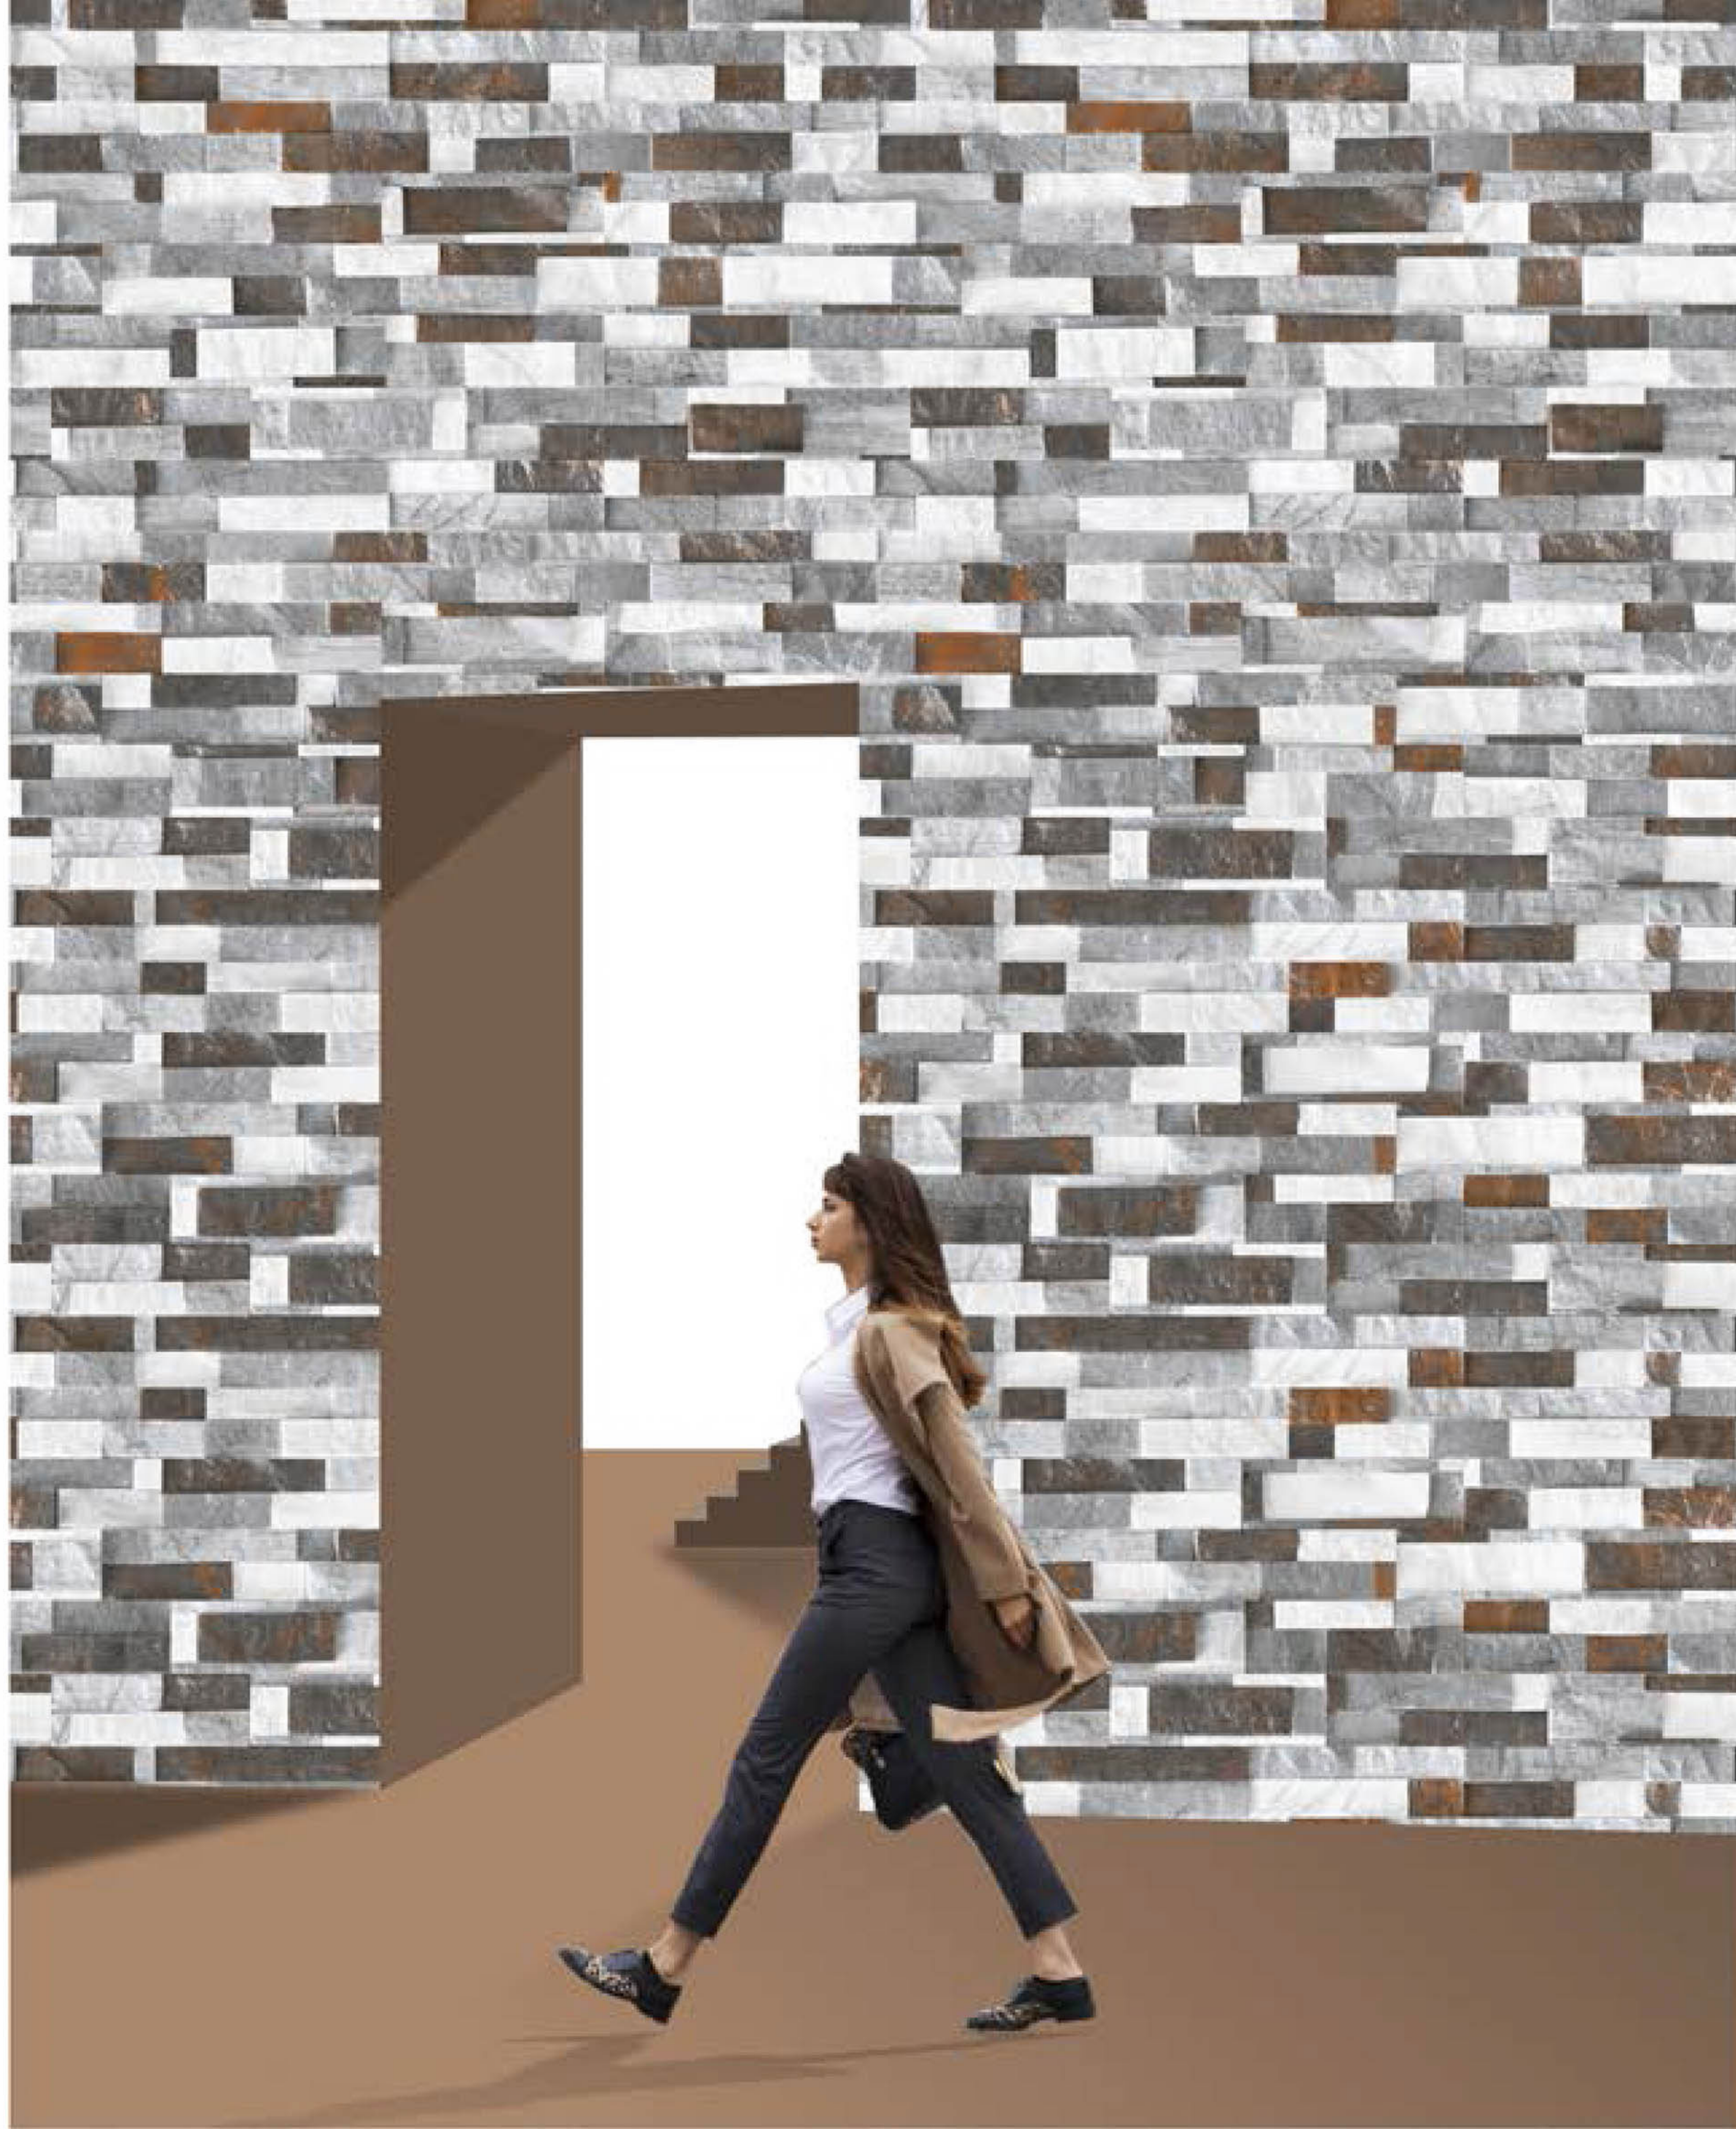

ELE VAT ION

YOUR
DREAMS

300X600MM
WALL TILES