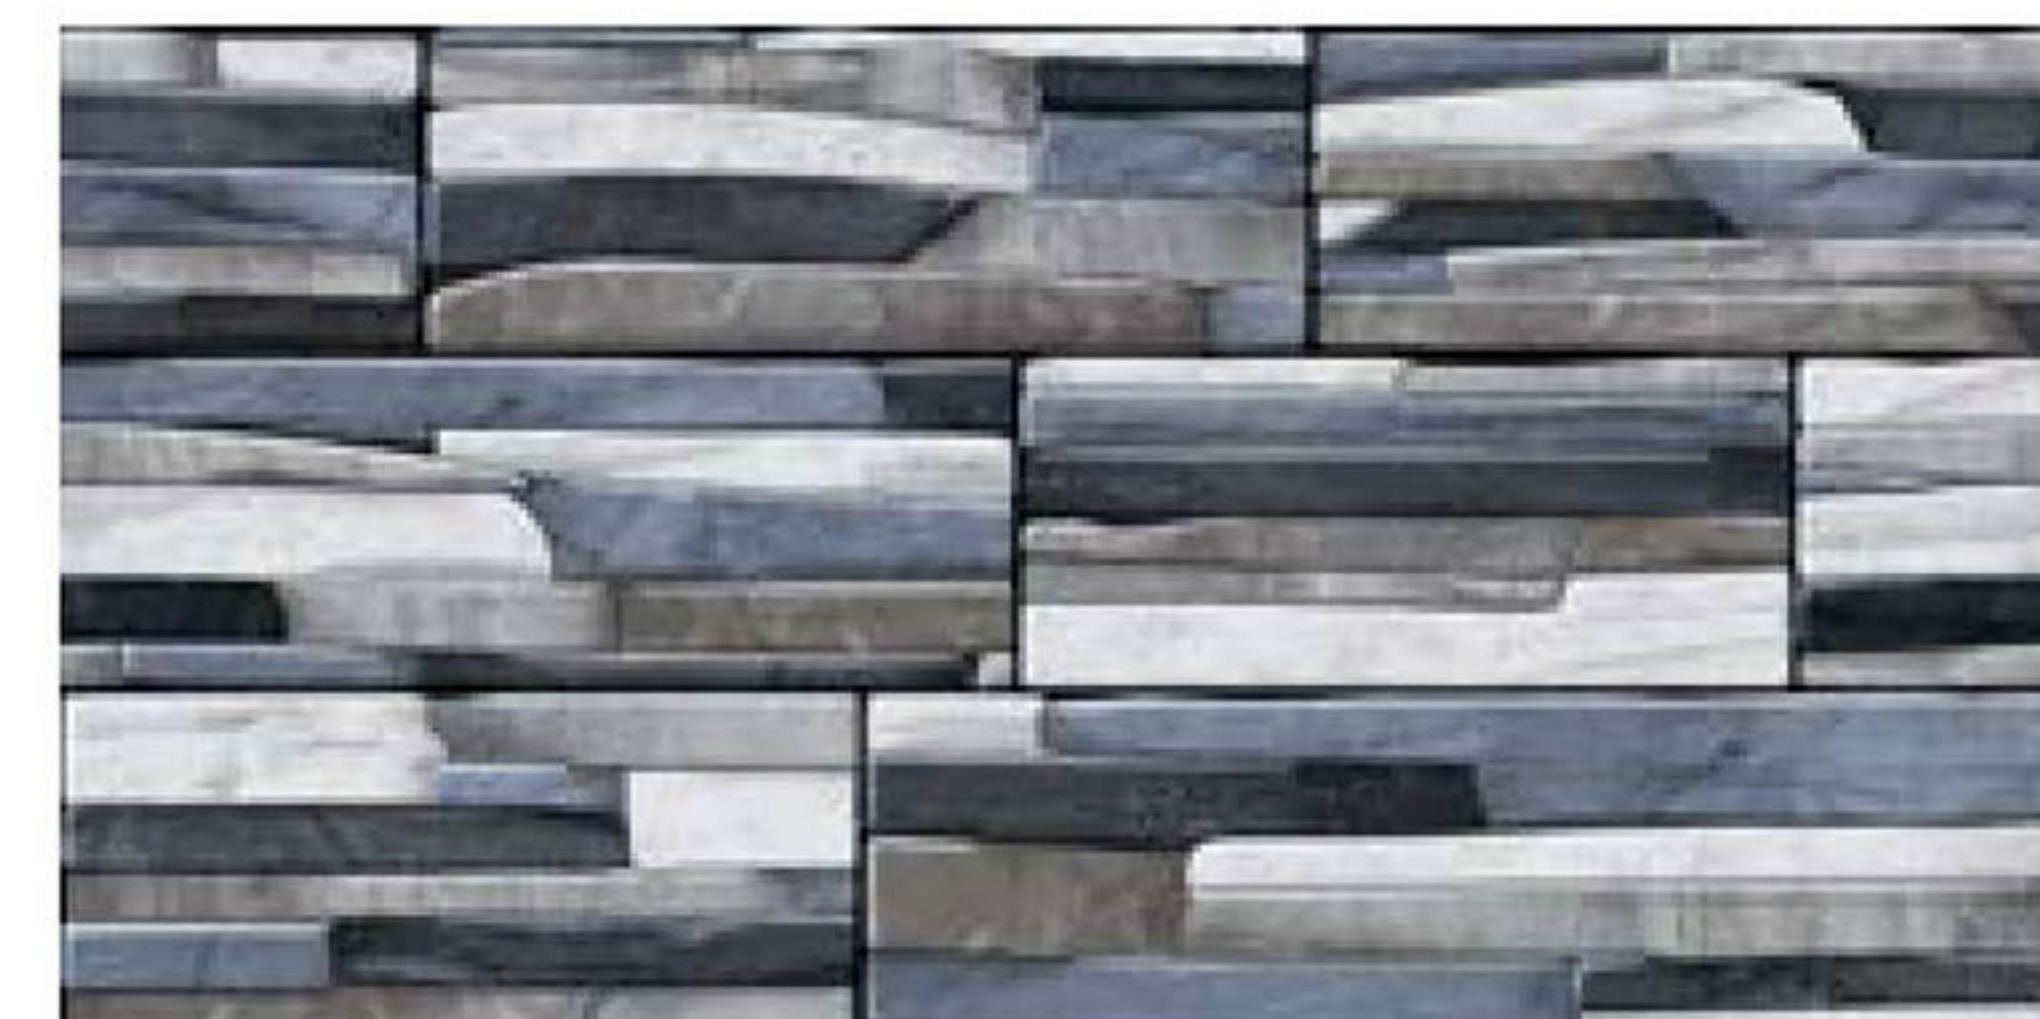

5304

300x600mm
Matt