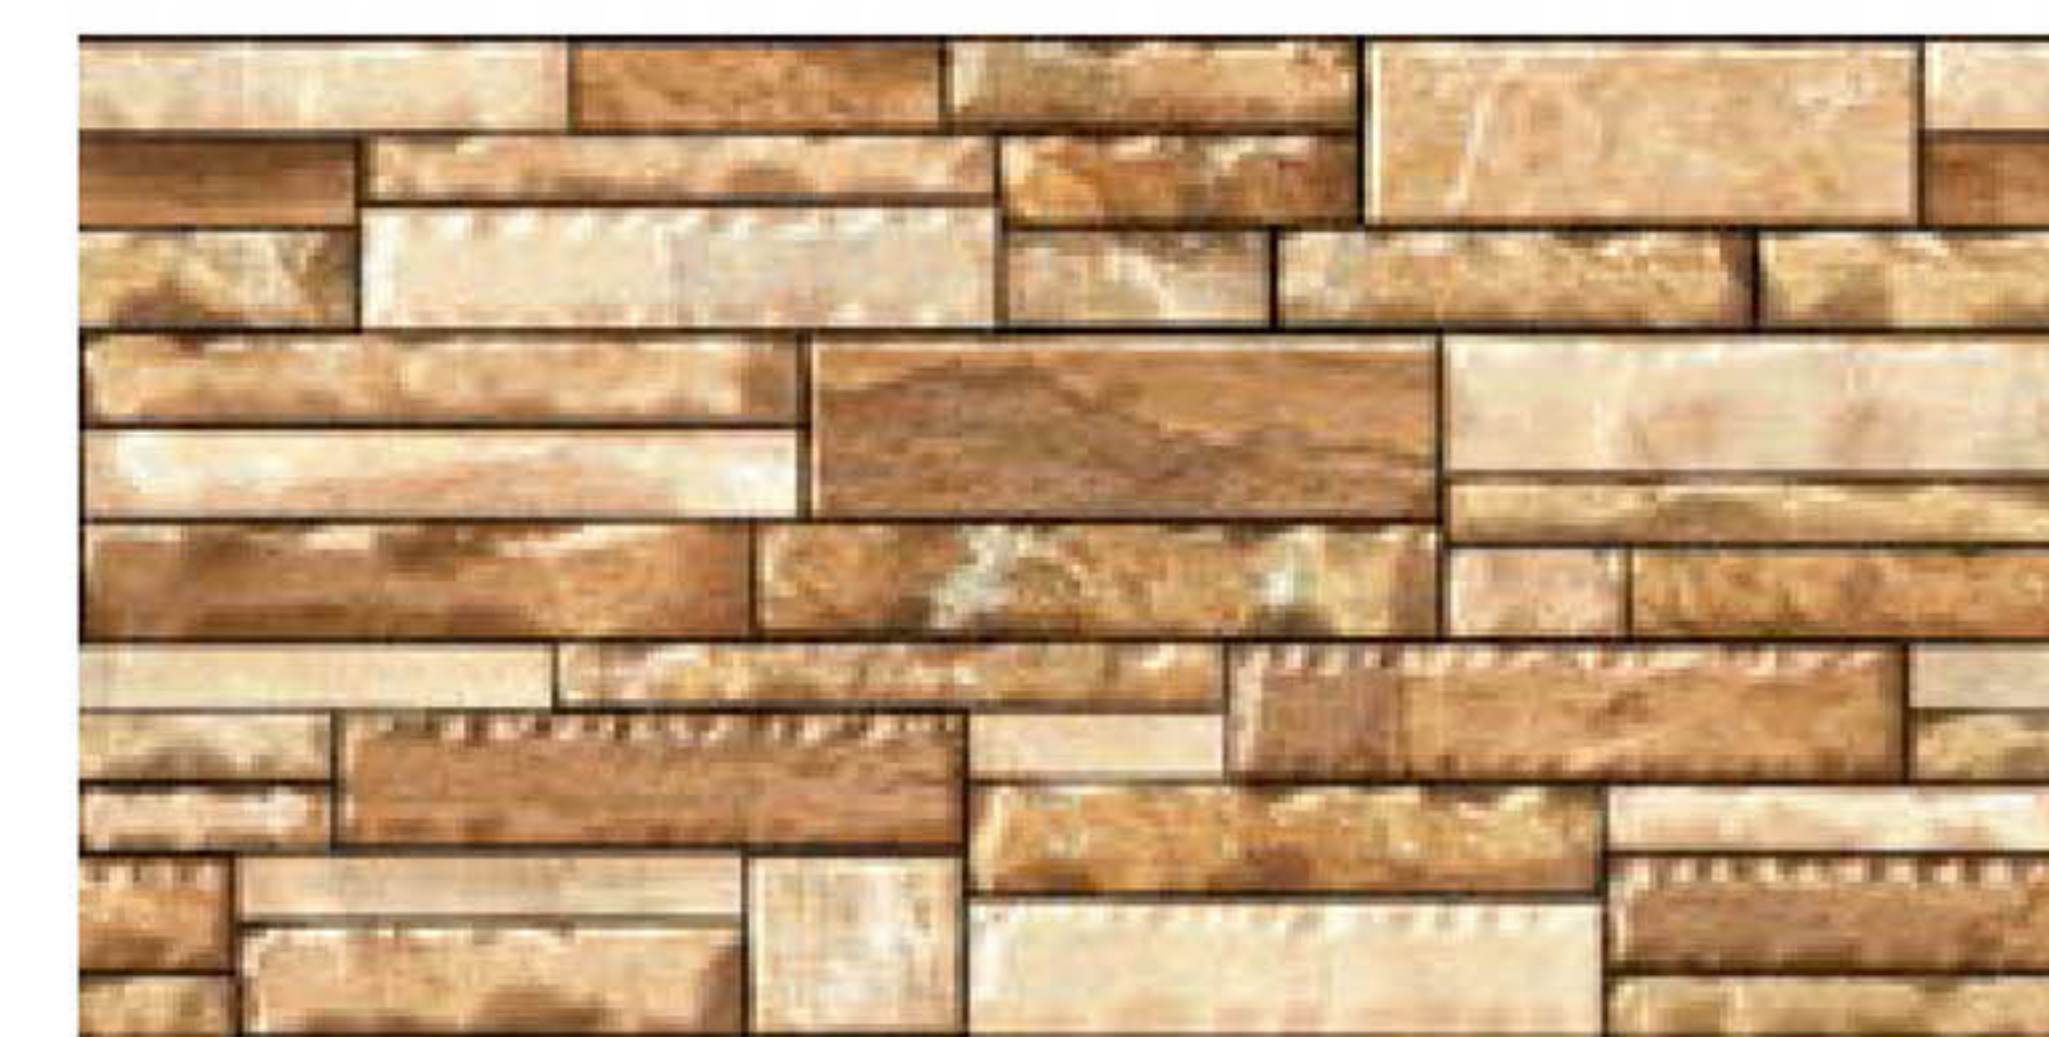

HIGH DEPTH
ELEVATION
WALL TILES

MADE WITH
DILIGENCE
AND
CREATED FOR STYLE!

Series
63

6302

300x600mm
Matt

HIGH DEPTH
ELEVATION
WALL TILES

6304

300x600mm
Matt