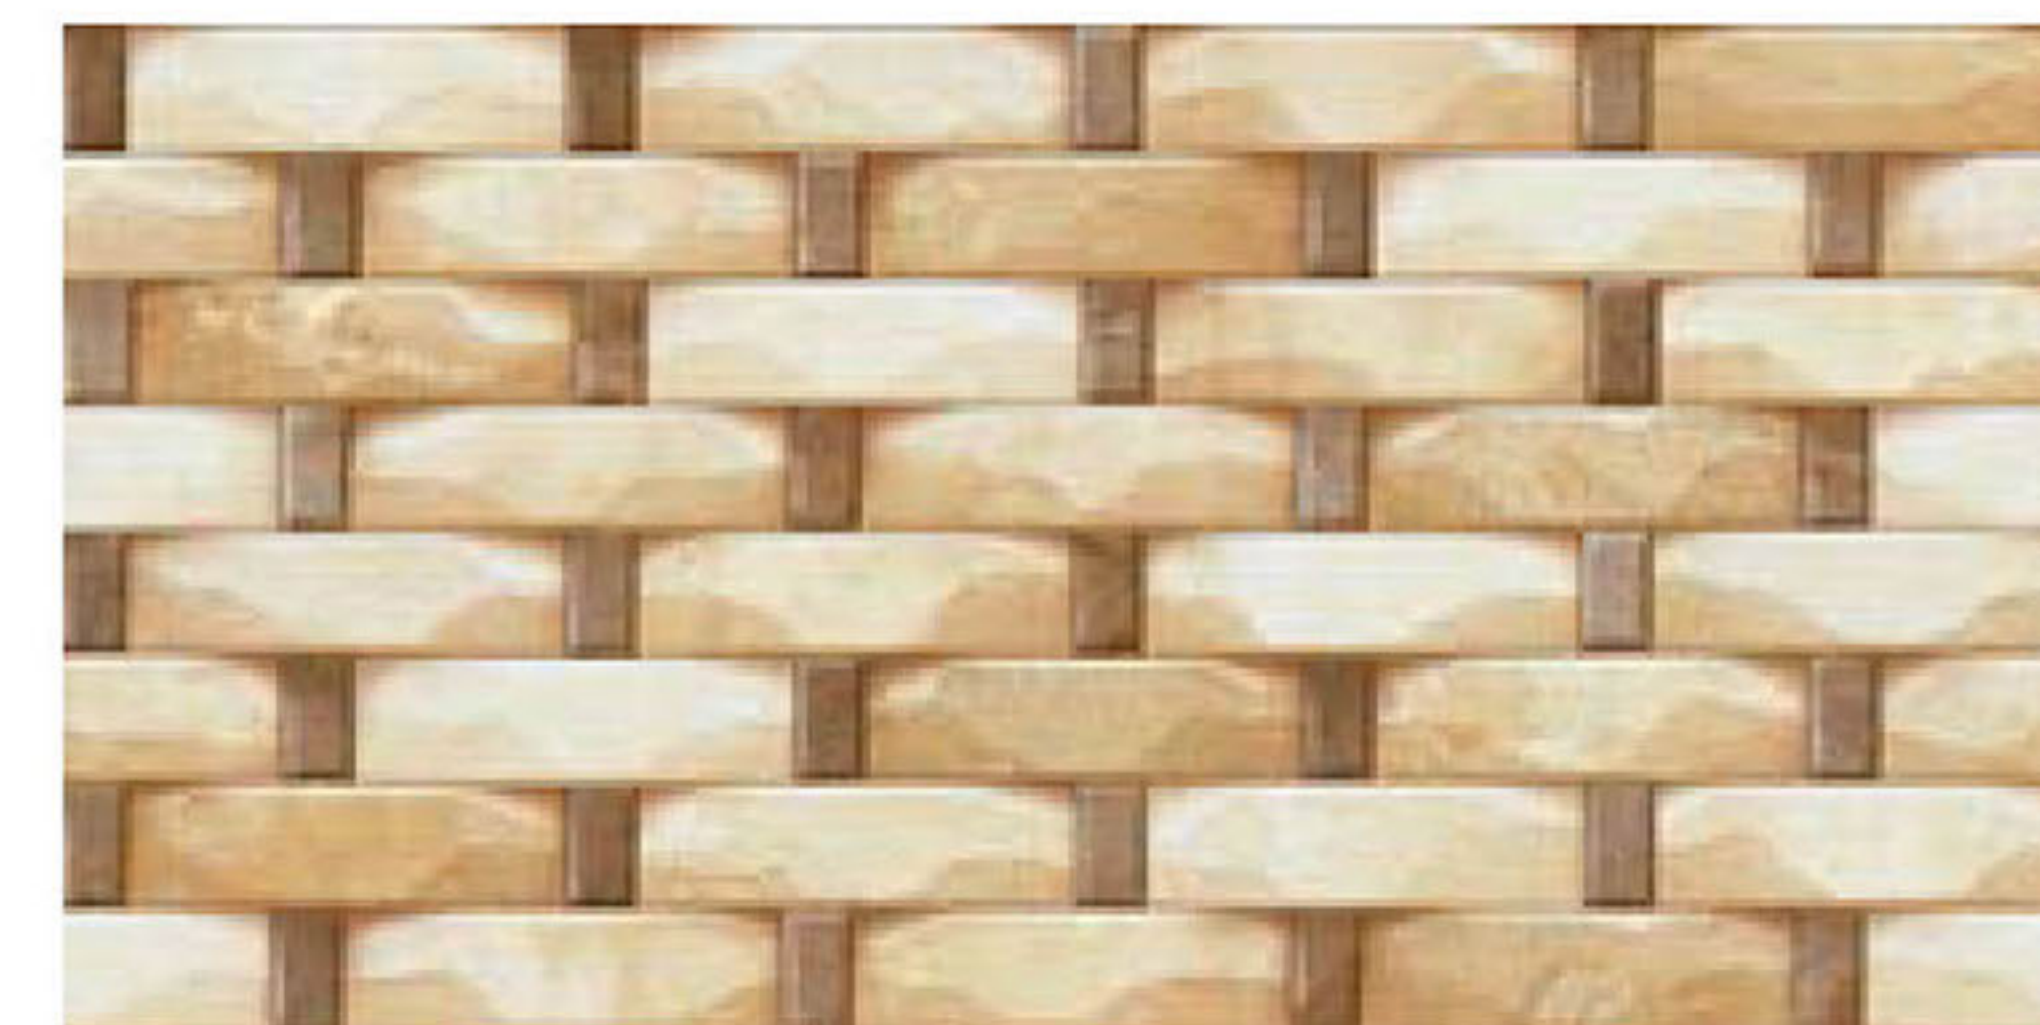

5906

300x600mm
Matt