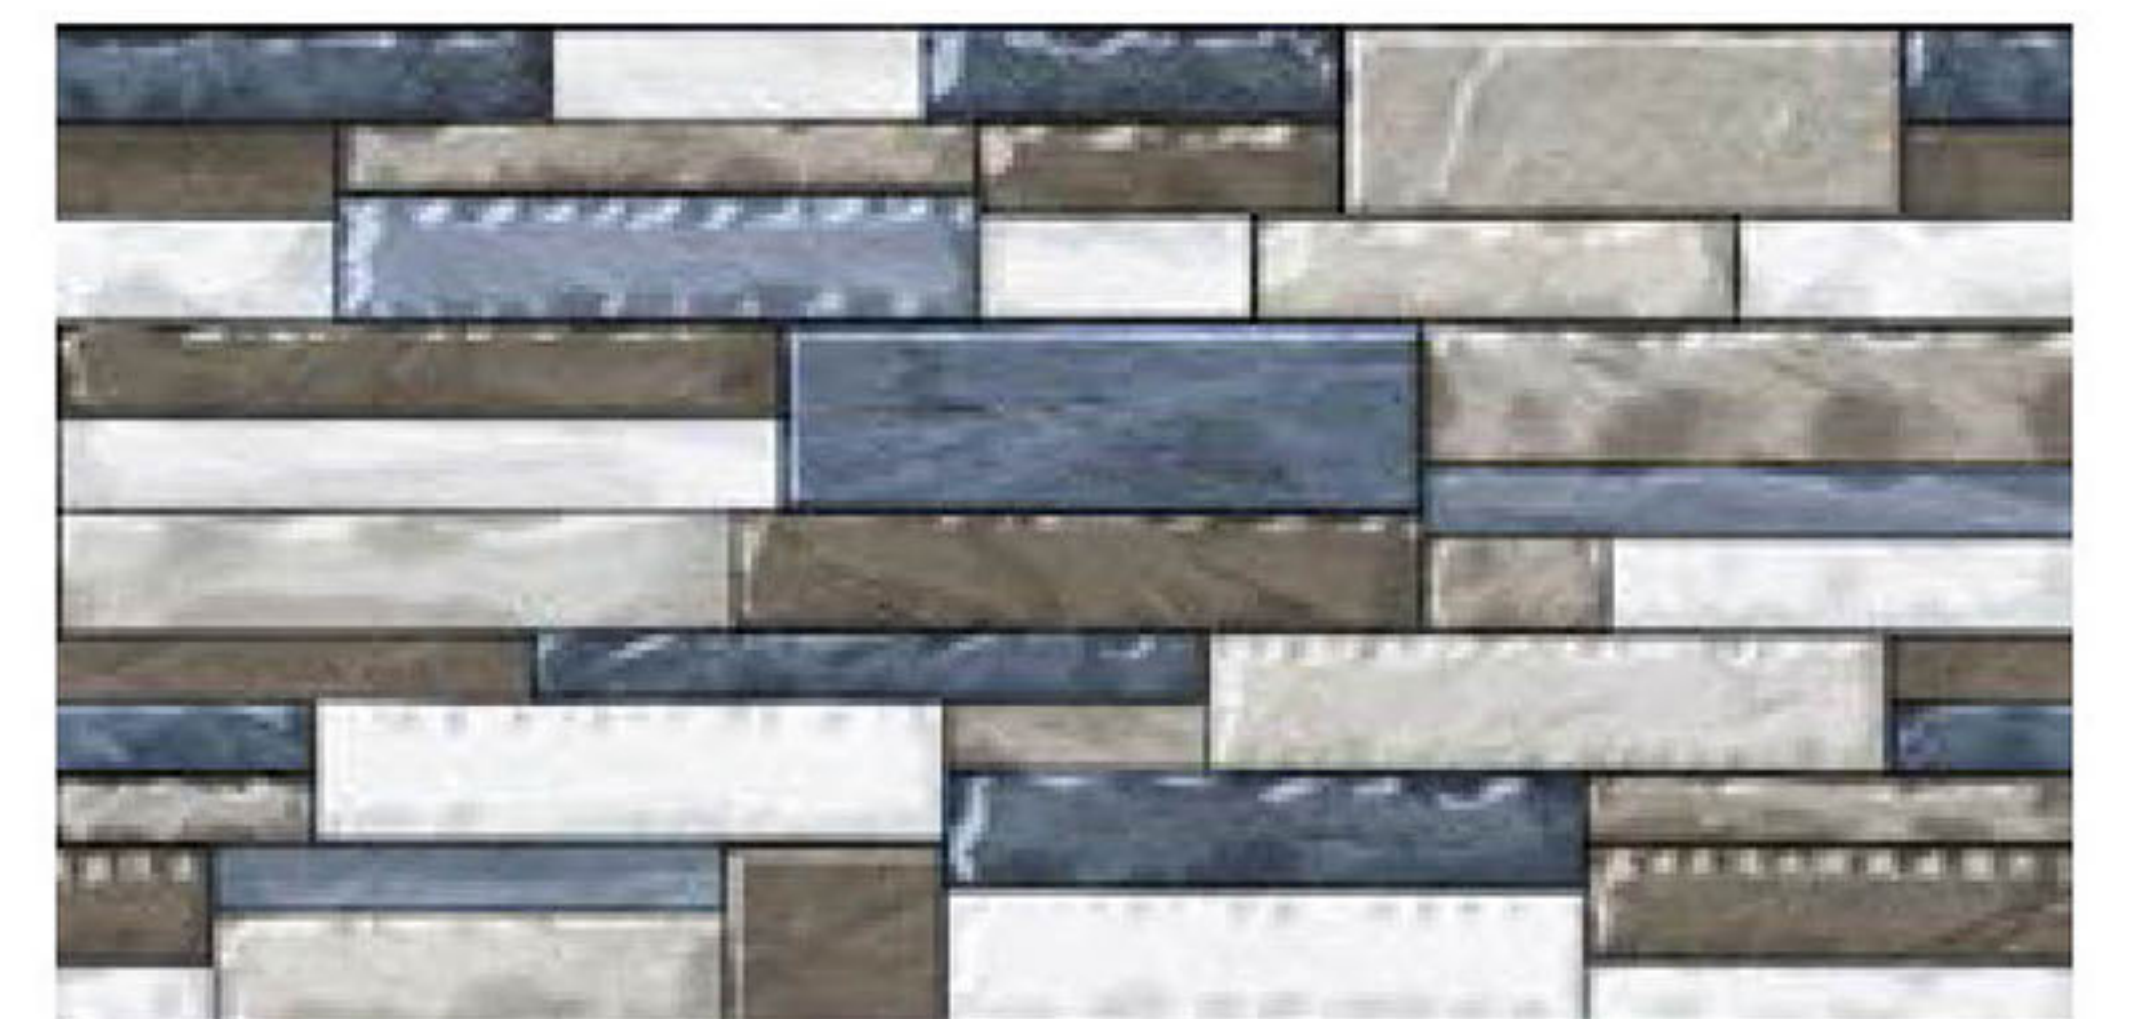

6312

300x600mm
Matt