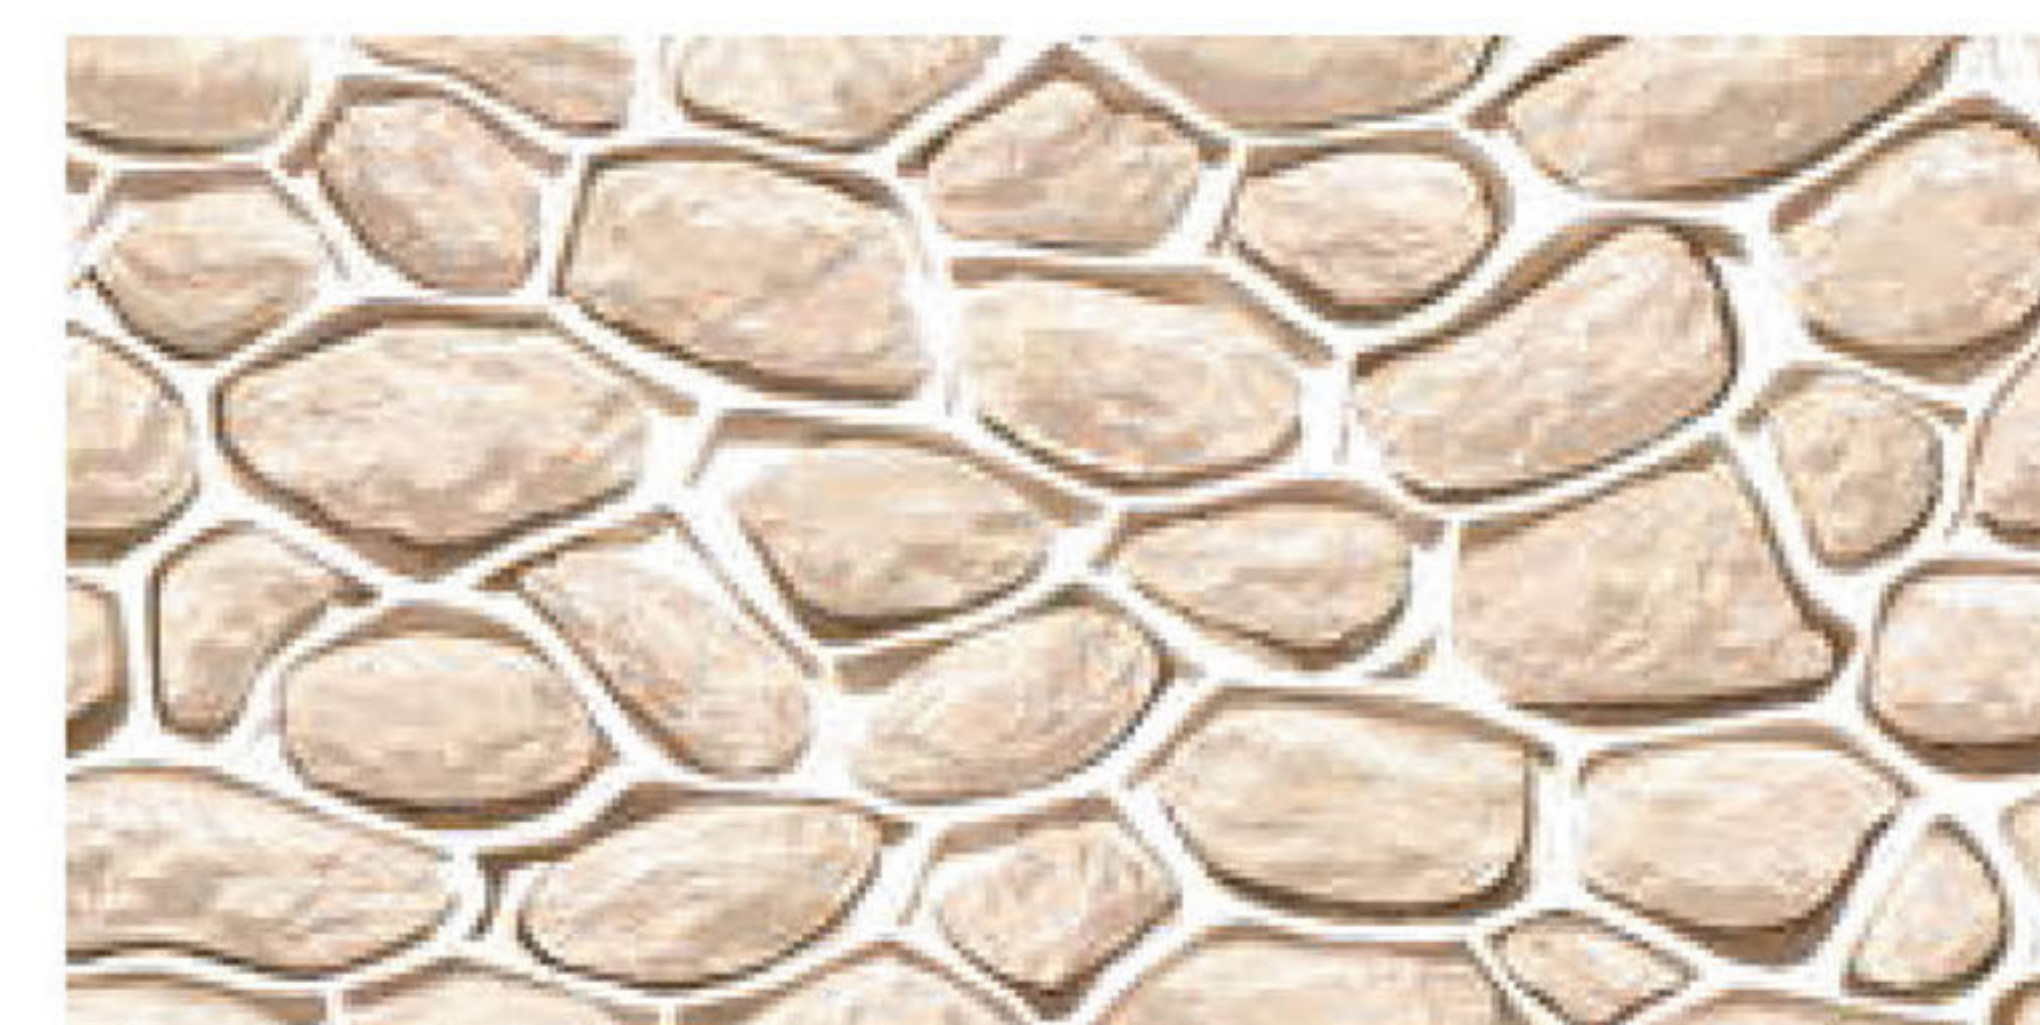

300x600mm
Matt

HIGH DEPTH
ELEVATION
WALL TILES

5204

300x600mm
Matt

HIGH DEPTH
ELEVATION
WALL TILES

5205

300x600mm
Matt

HIGH DEPTH
ELEVATION
WALL TILES