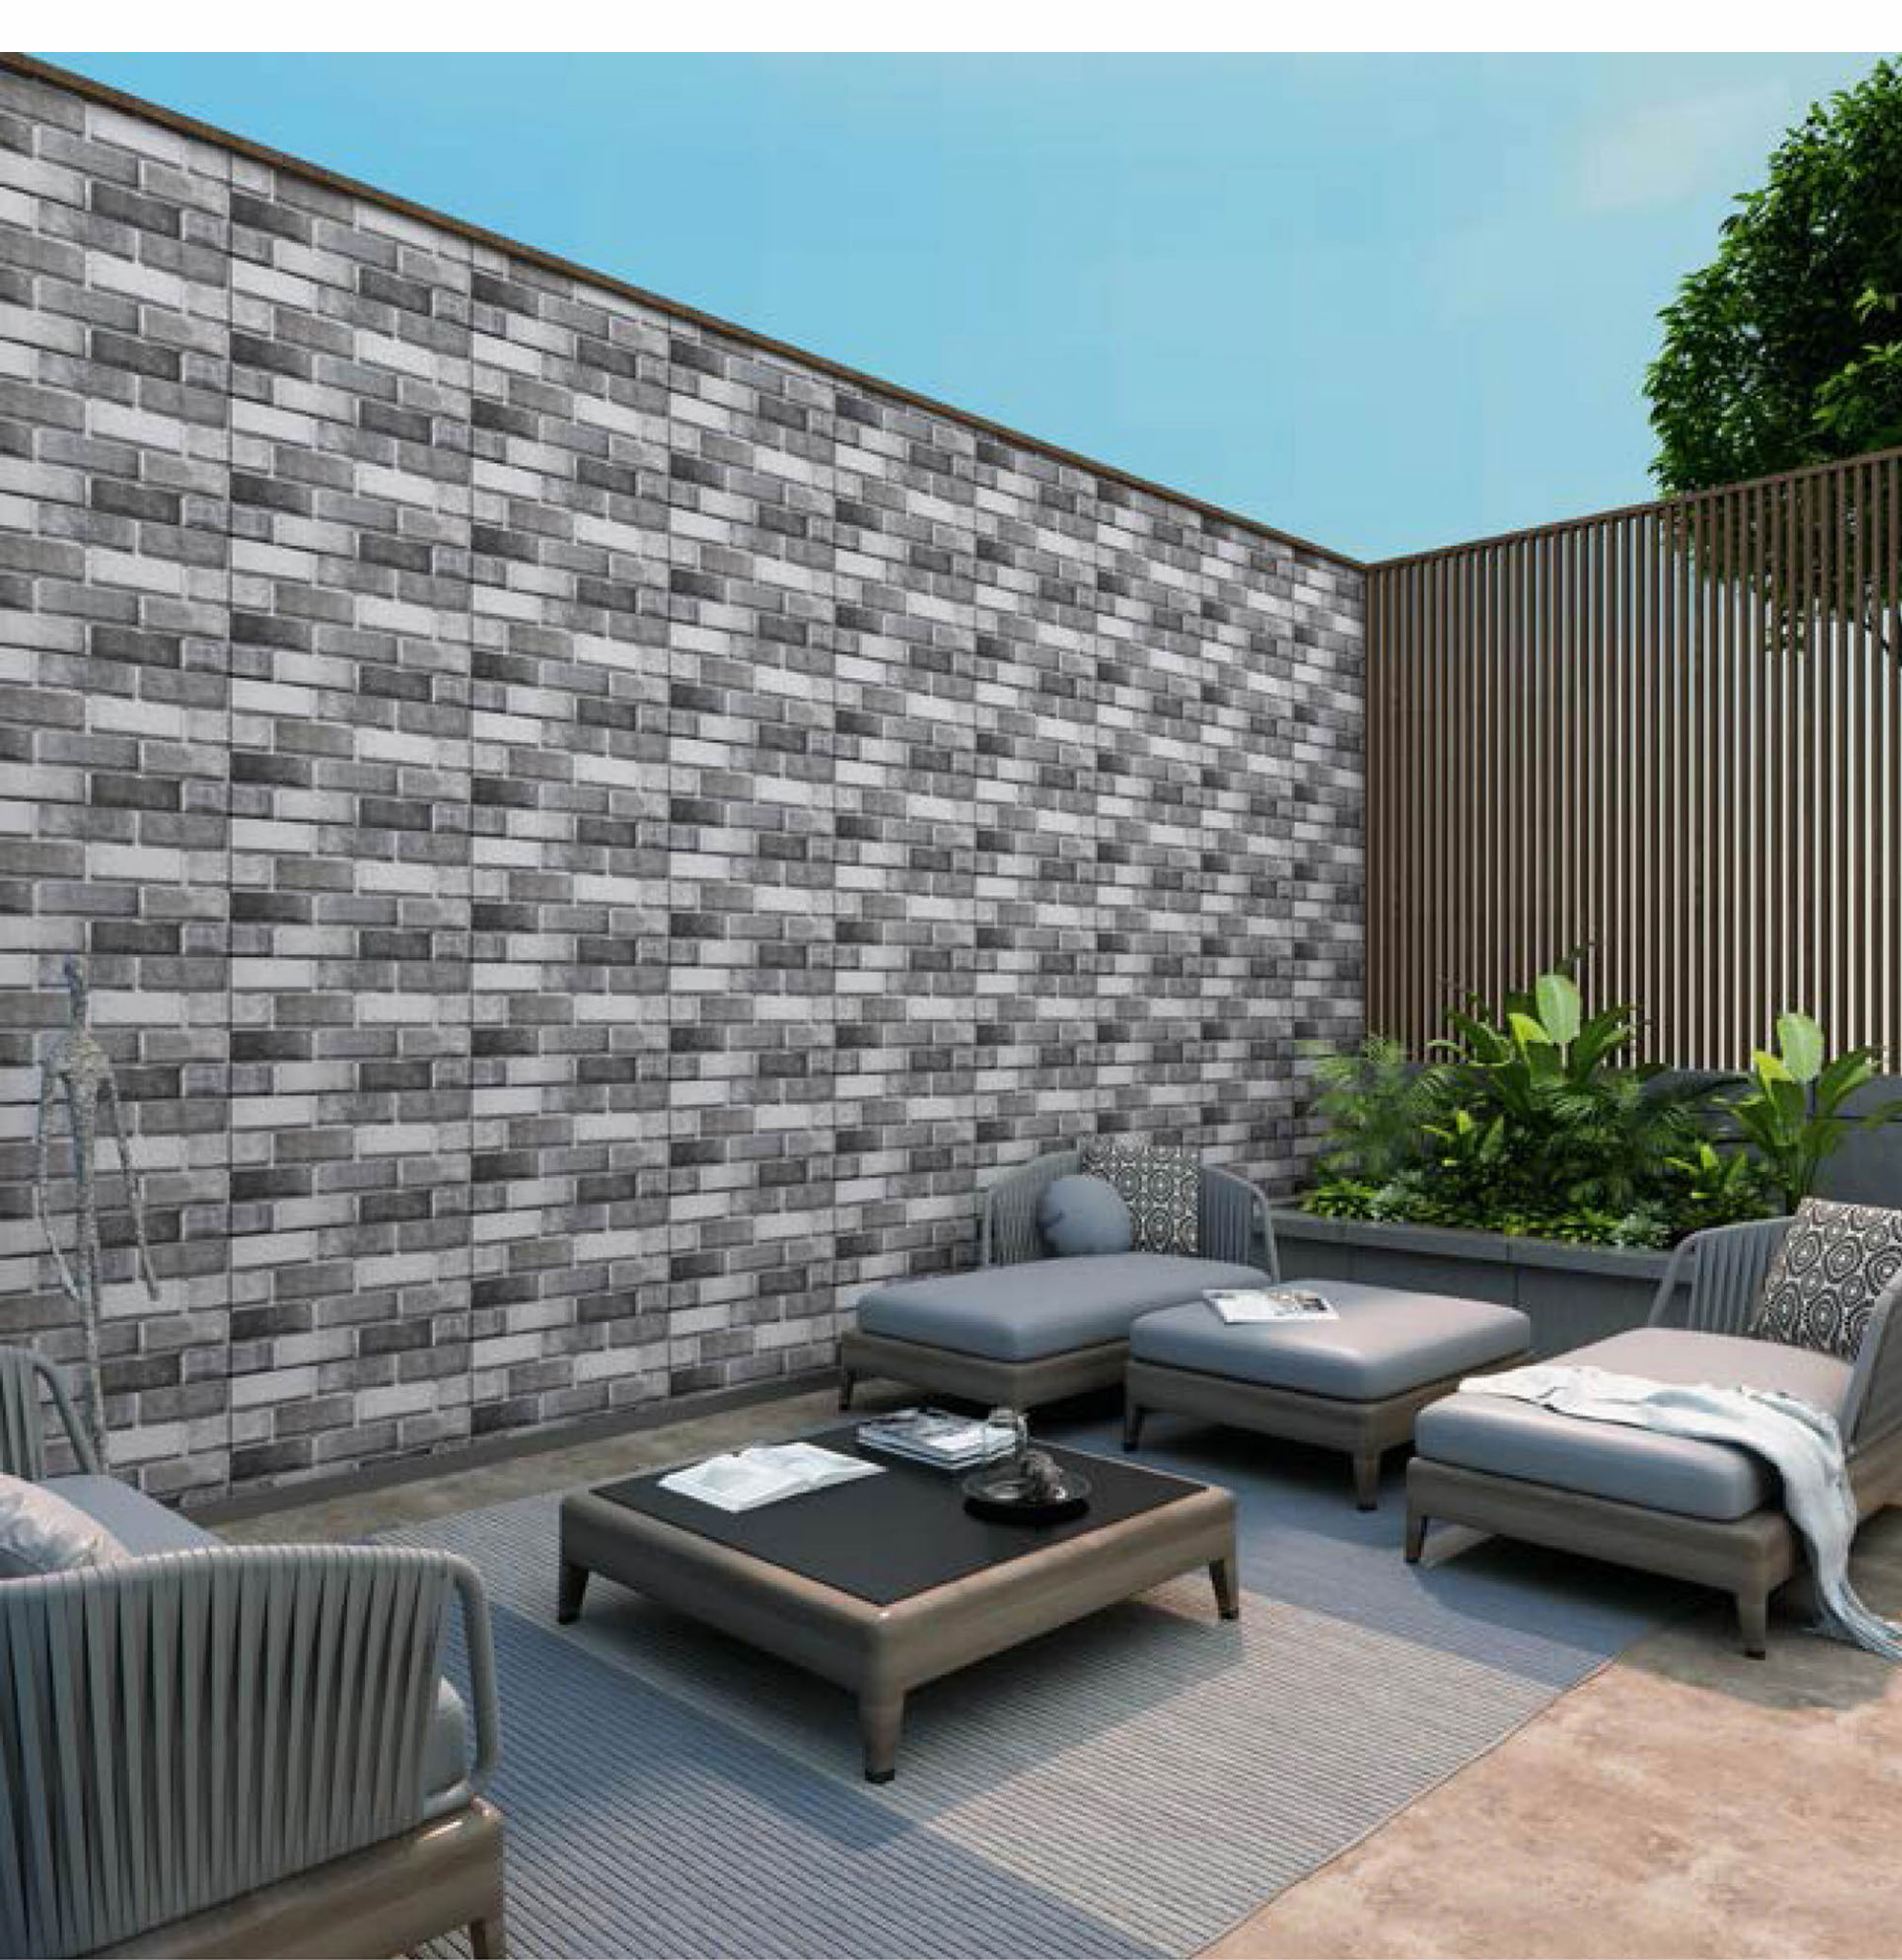

Series
50

5001

300x600mm
Matt

HIGH DEPTH
ELEVATION
WALL TILES

5003

300x600mm
Matt

HIGH DEPTH
ELEVATION
WALL TILES

5004