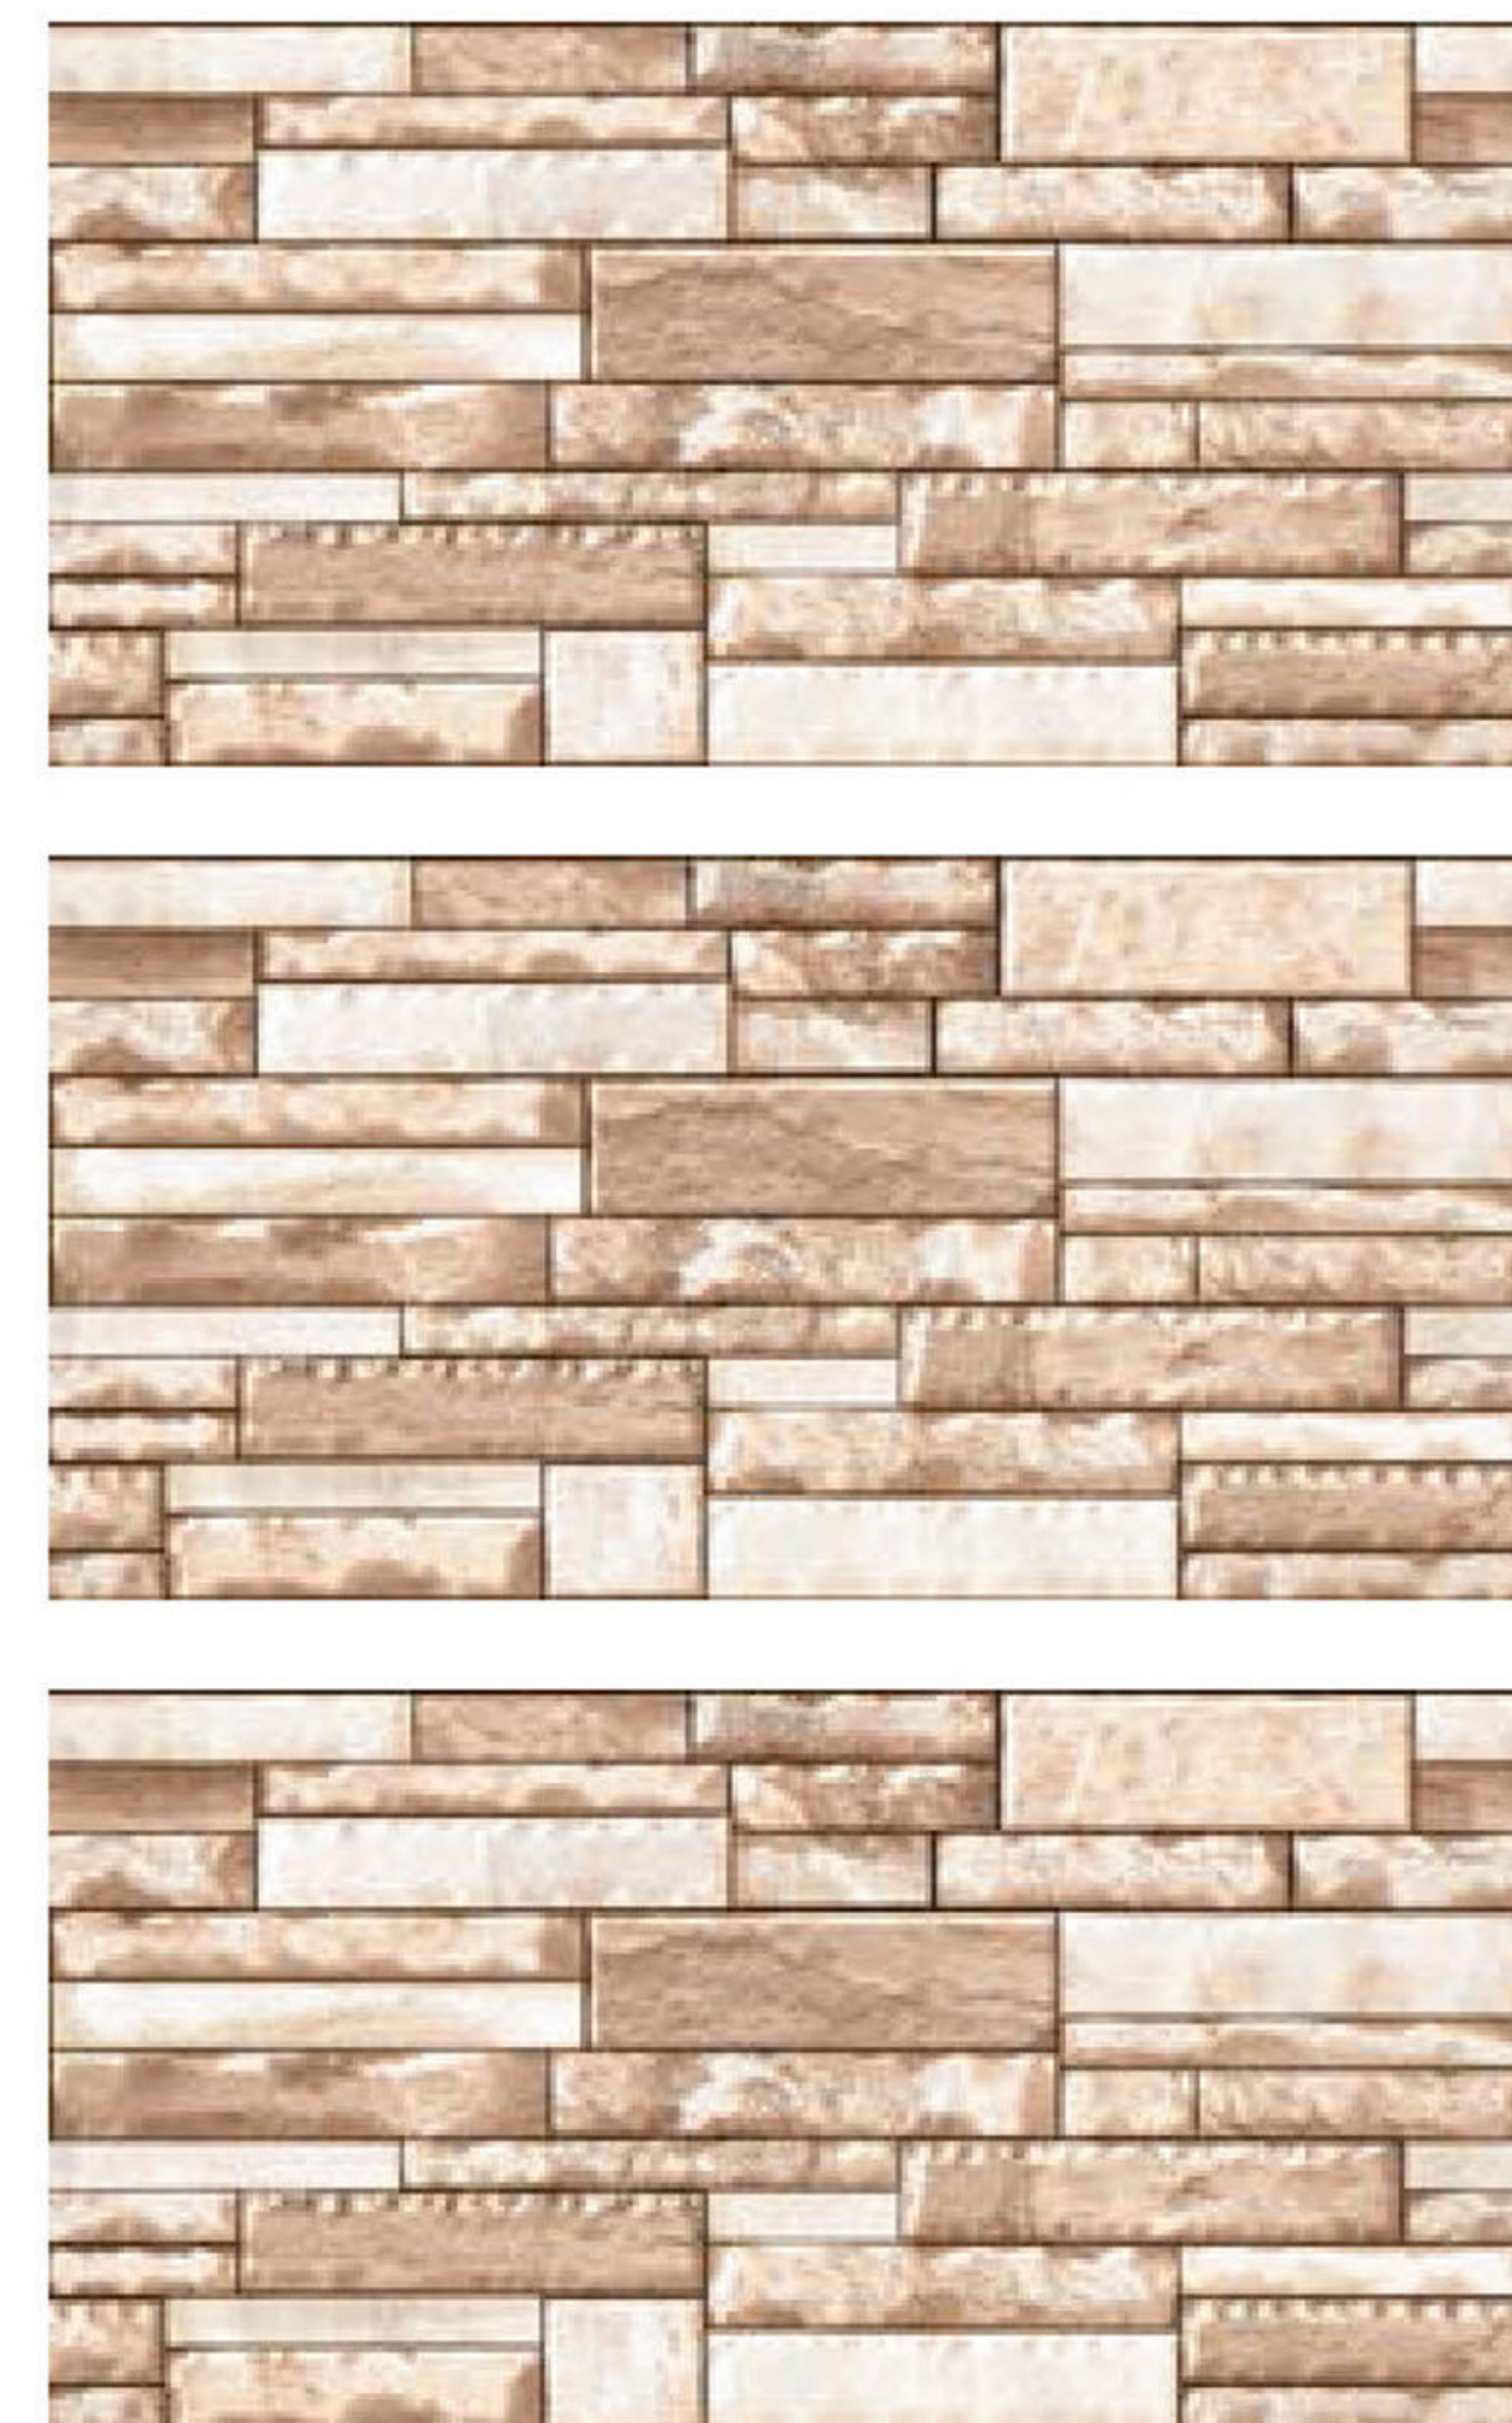

6305

300x600mm
Matt