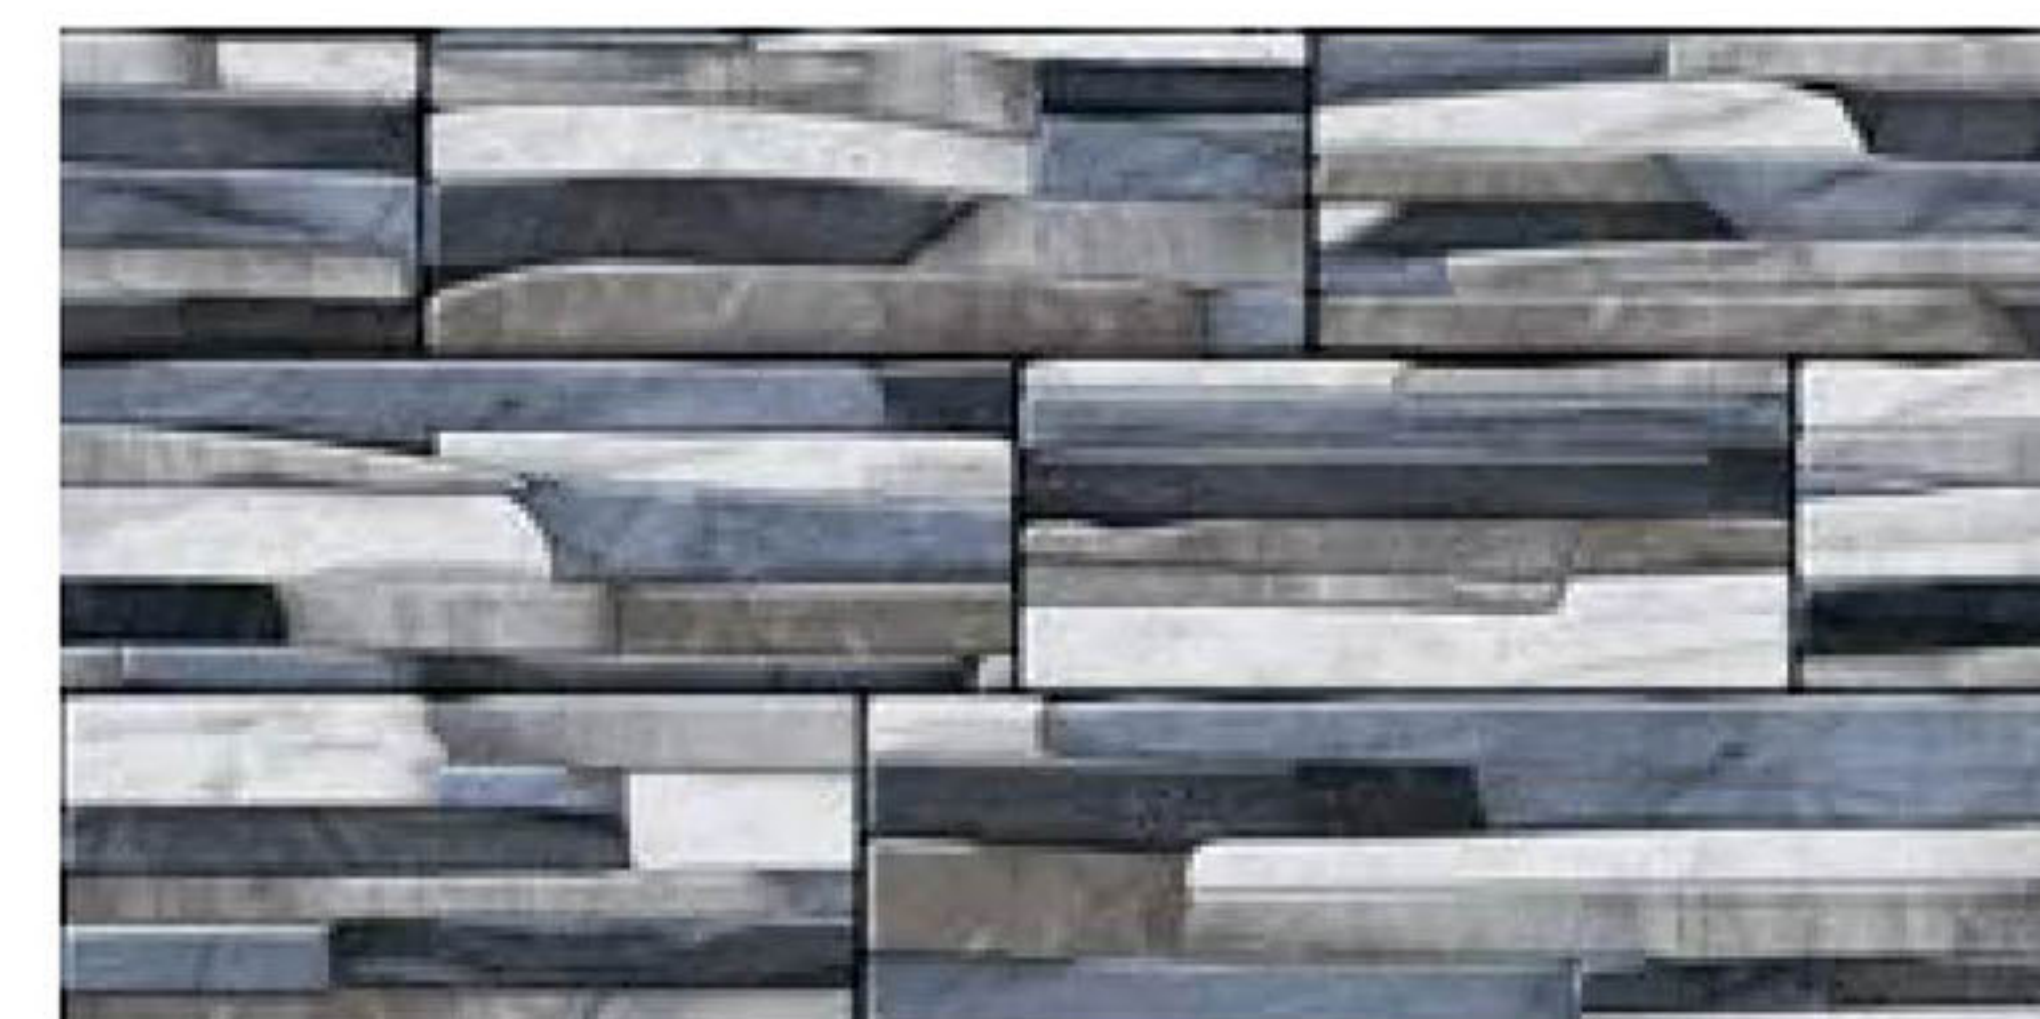

5304

300x600mm
Matt