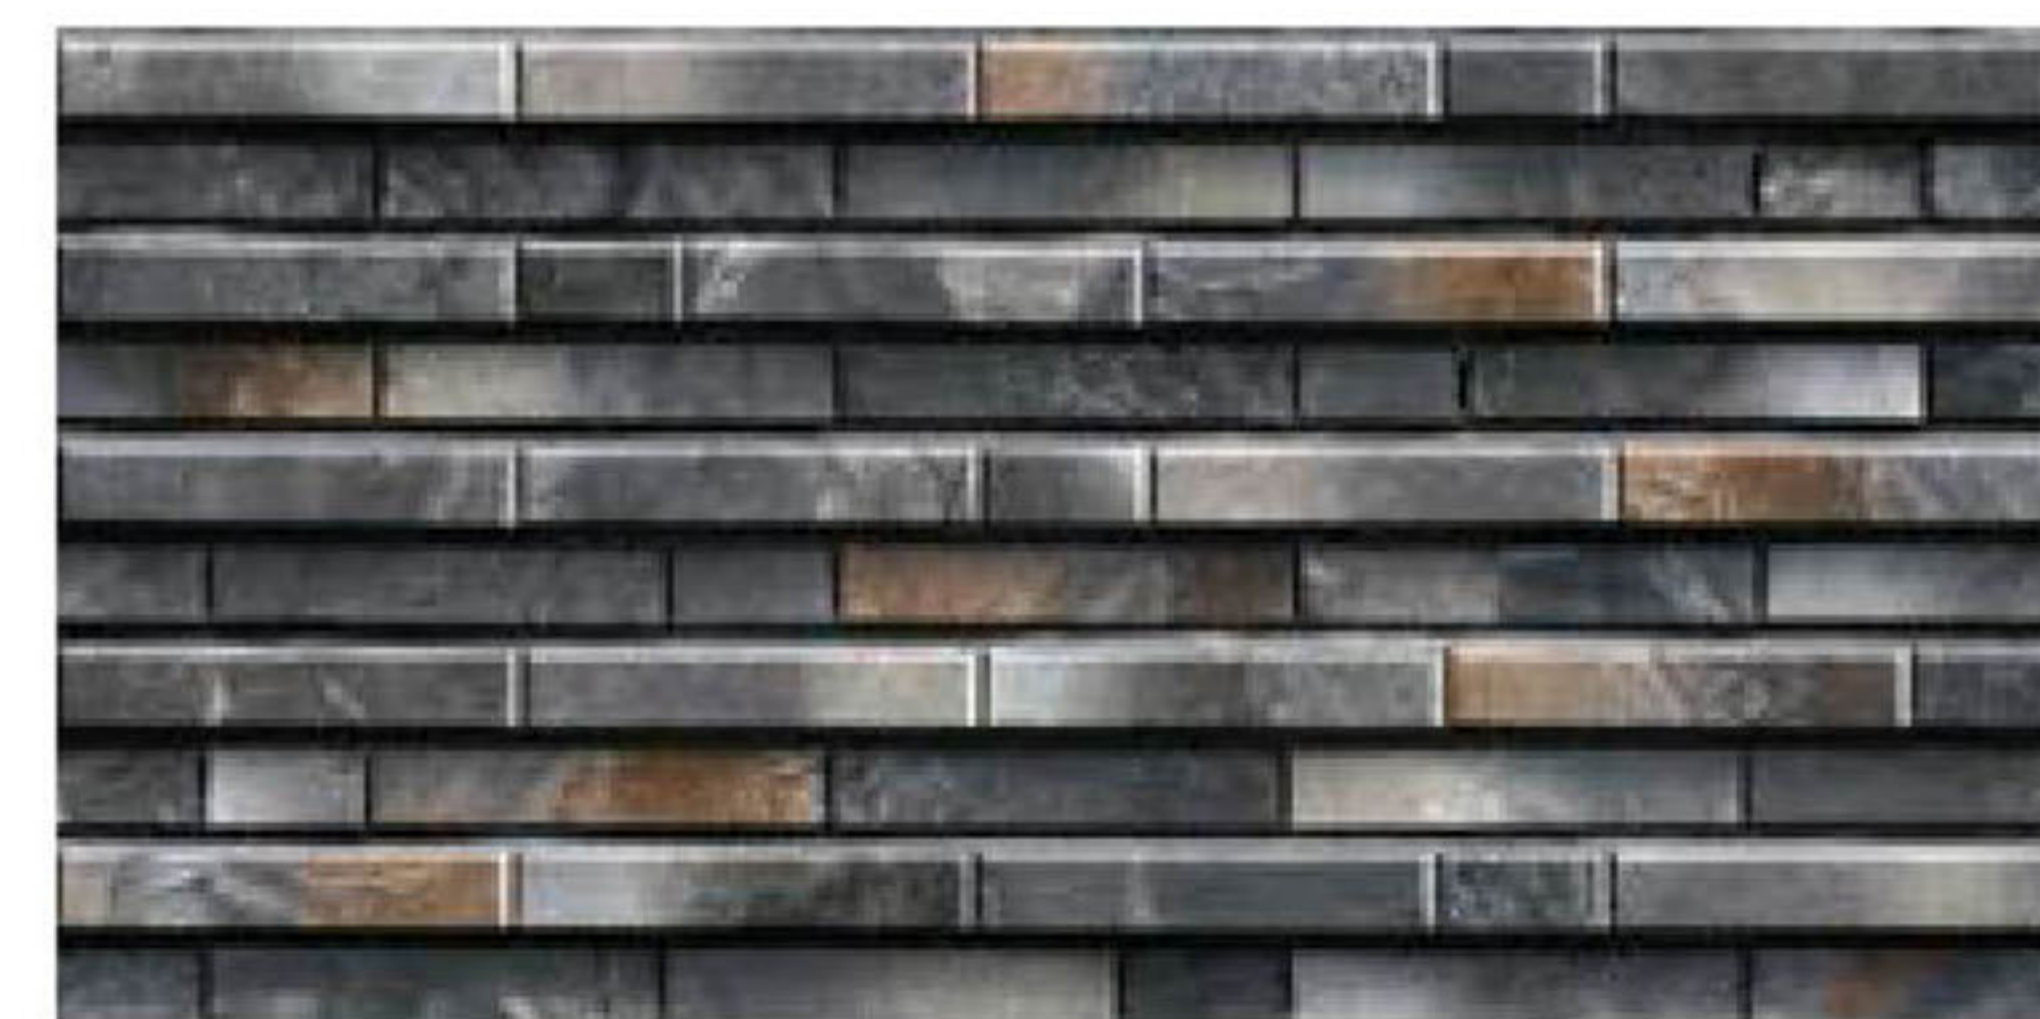

HIGH DEPTH
ELEVATION
WALL TILES

6604

300x600mm
Matt

HIGH DEPTH
ELEVATION
WALL TILES

6605

300x600mm
Matt

HIGH DEPTH
ELEVATION
WALL TILES

6606