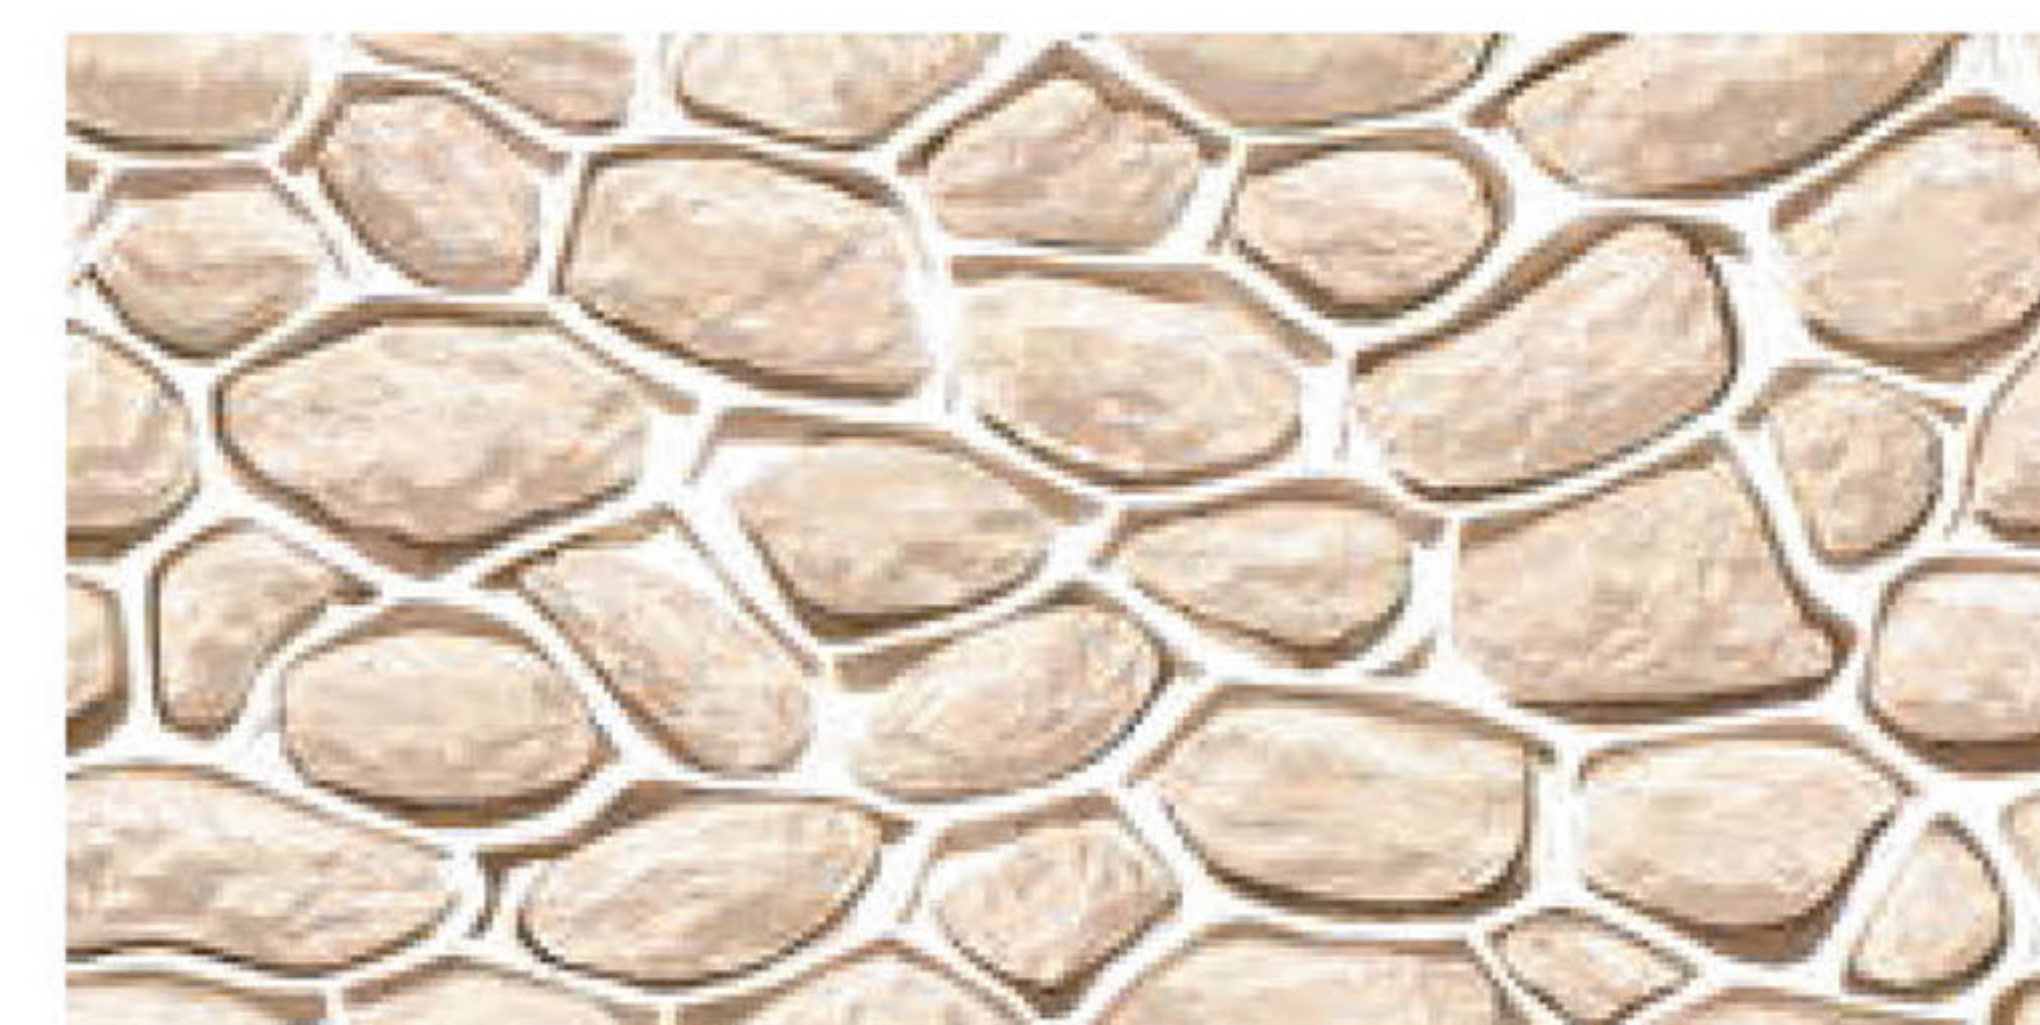

300x600mm
Matt

HIGH DEPTH
ELEVATION
WALL TILES

5204

300x600mm
Matt

HIGH DEPTH
ELEVATION
WALL TILES

5205

300x600mm
Matt

HIGH DEPTH
ELEVATION
WALL TILES