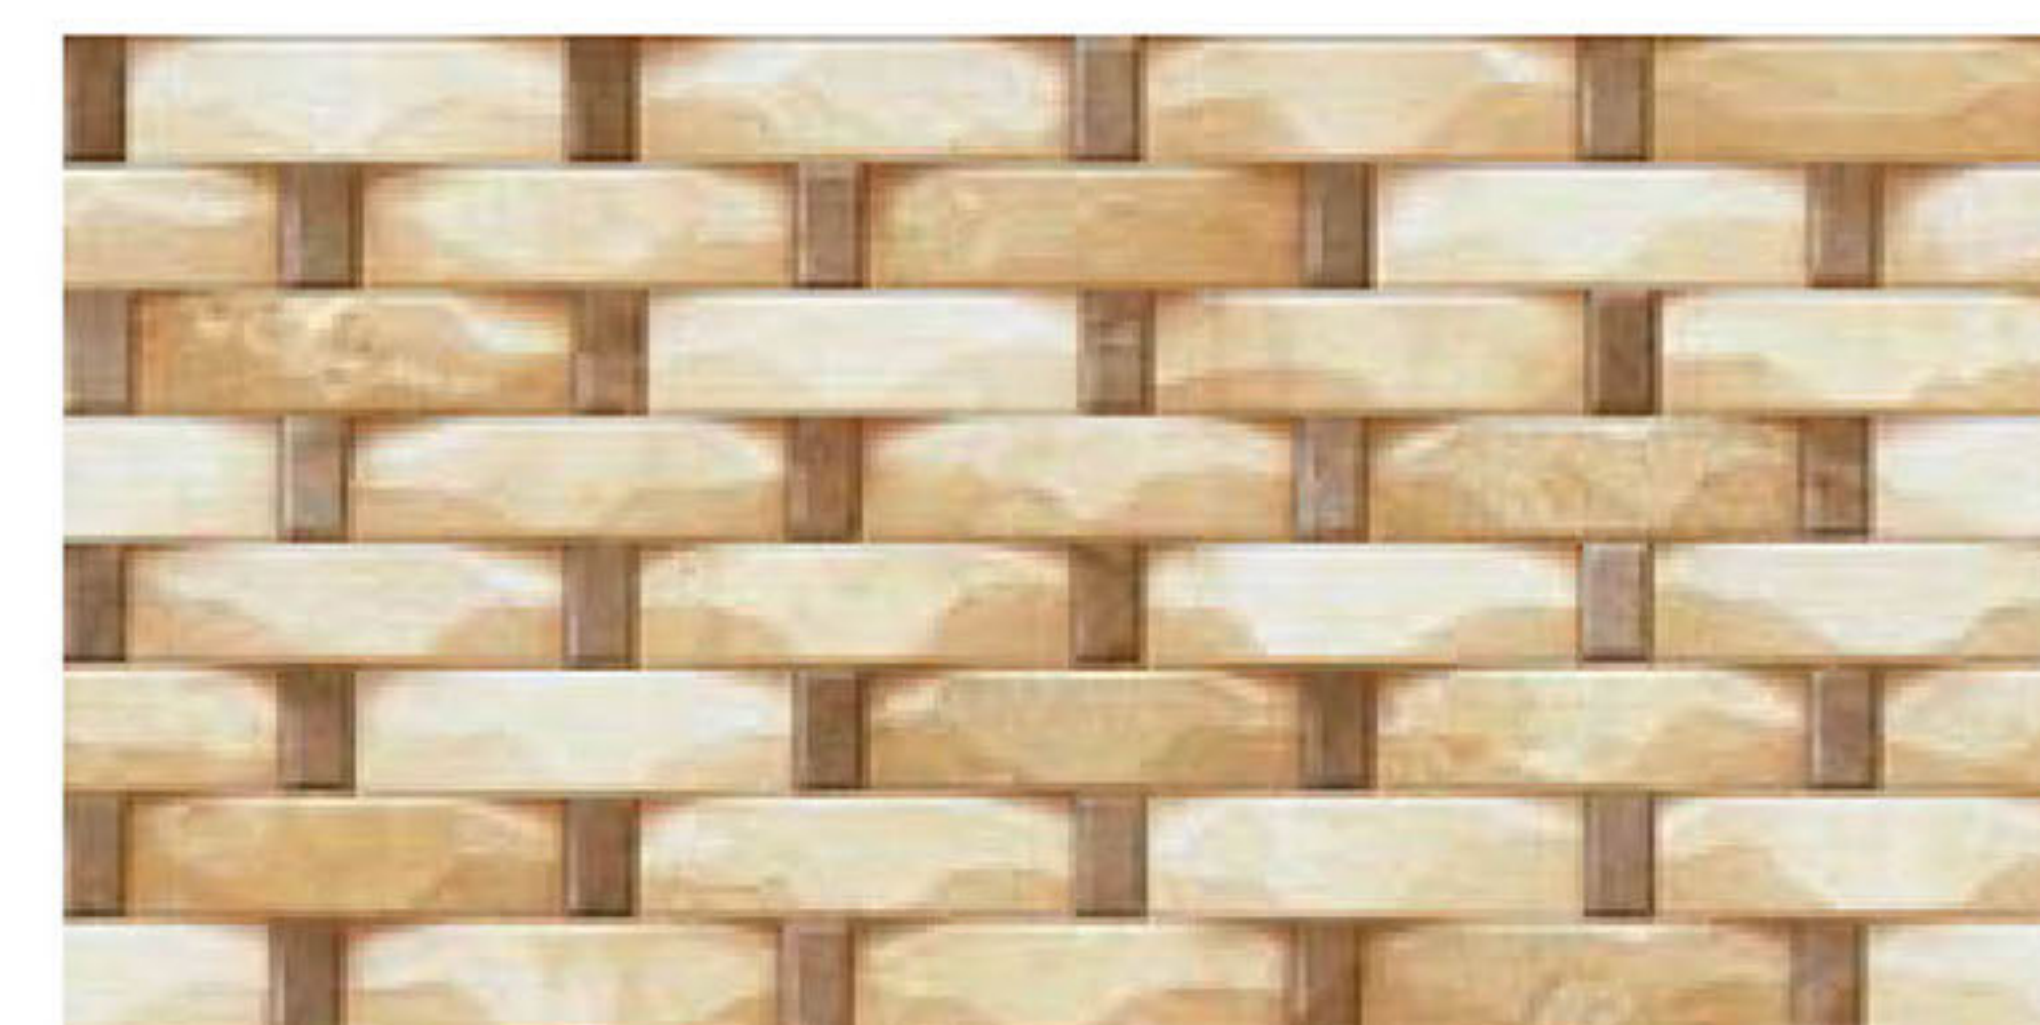

5906

300x600mm
Matt