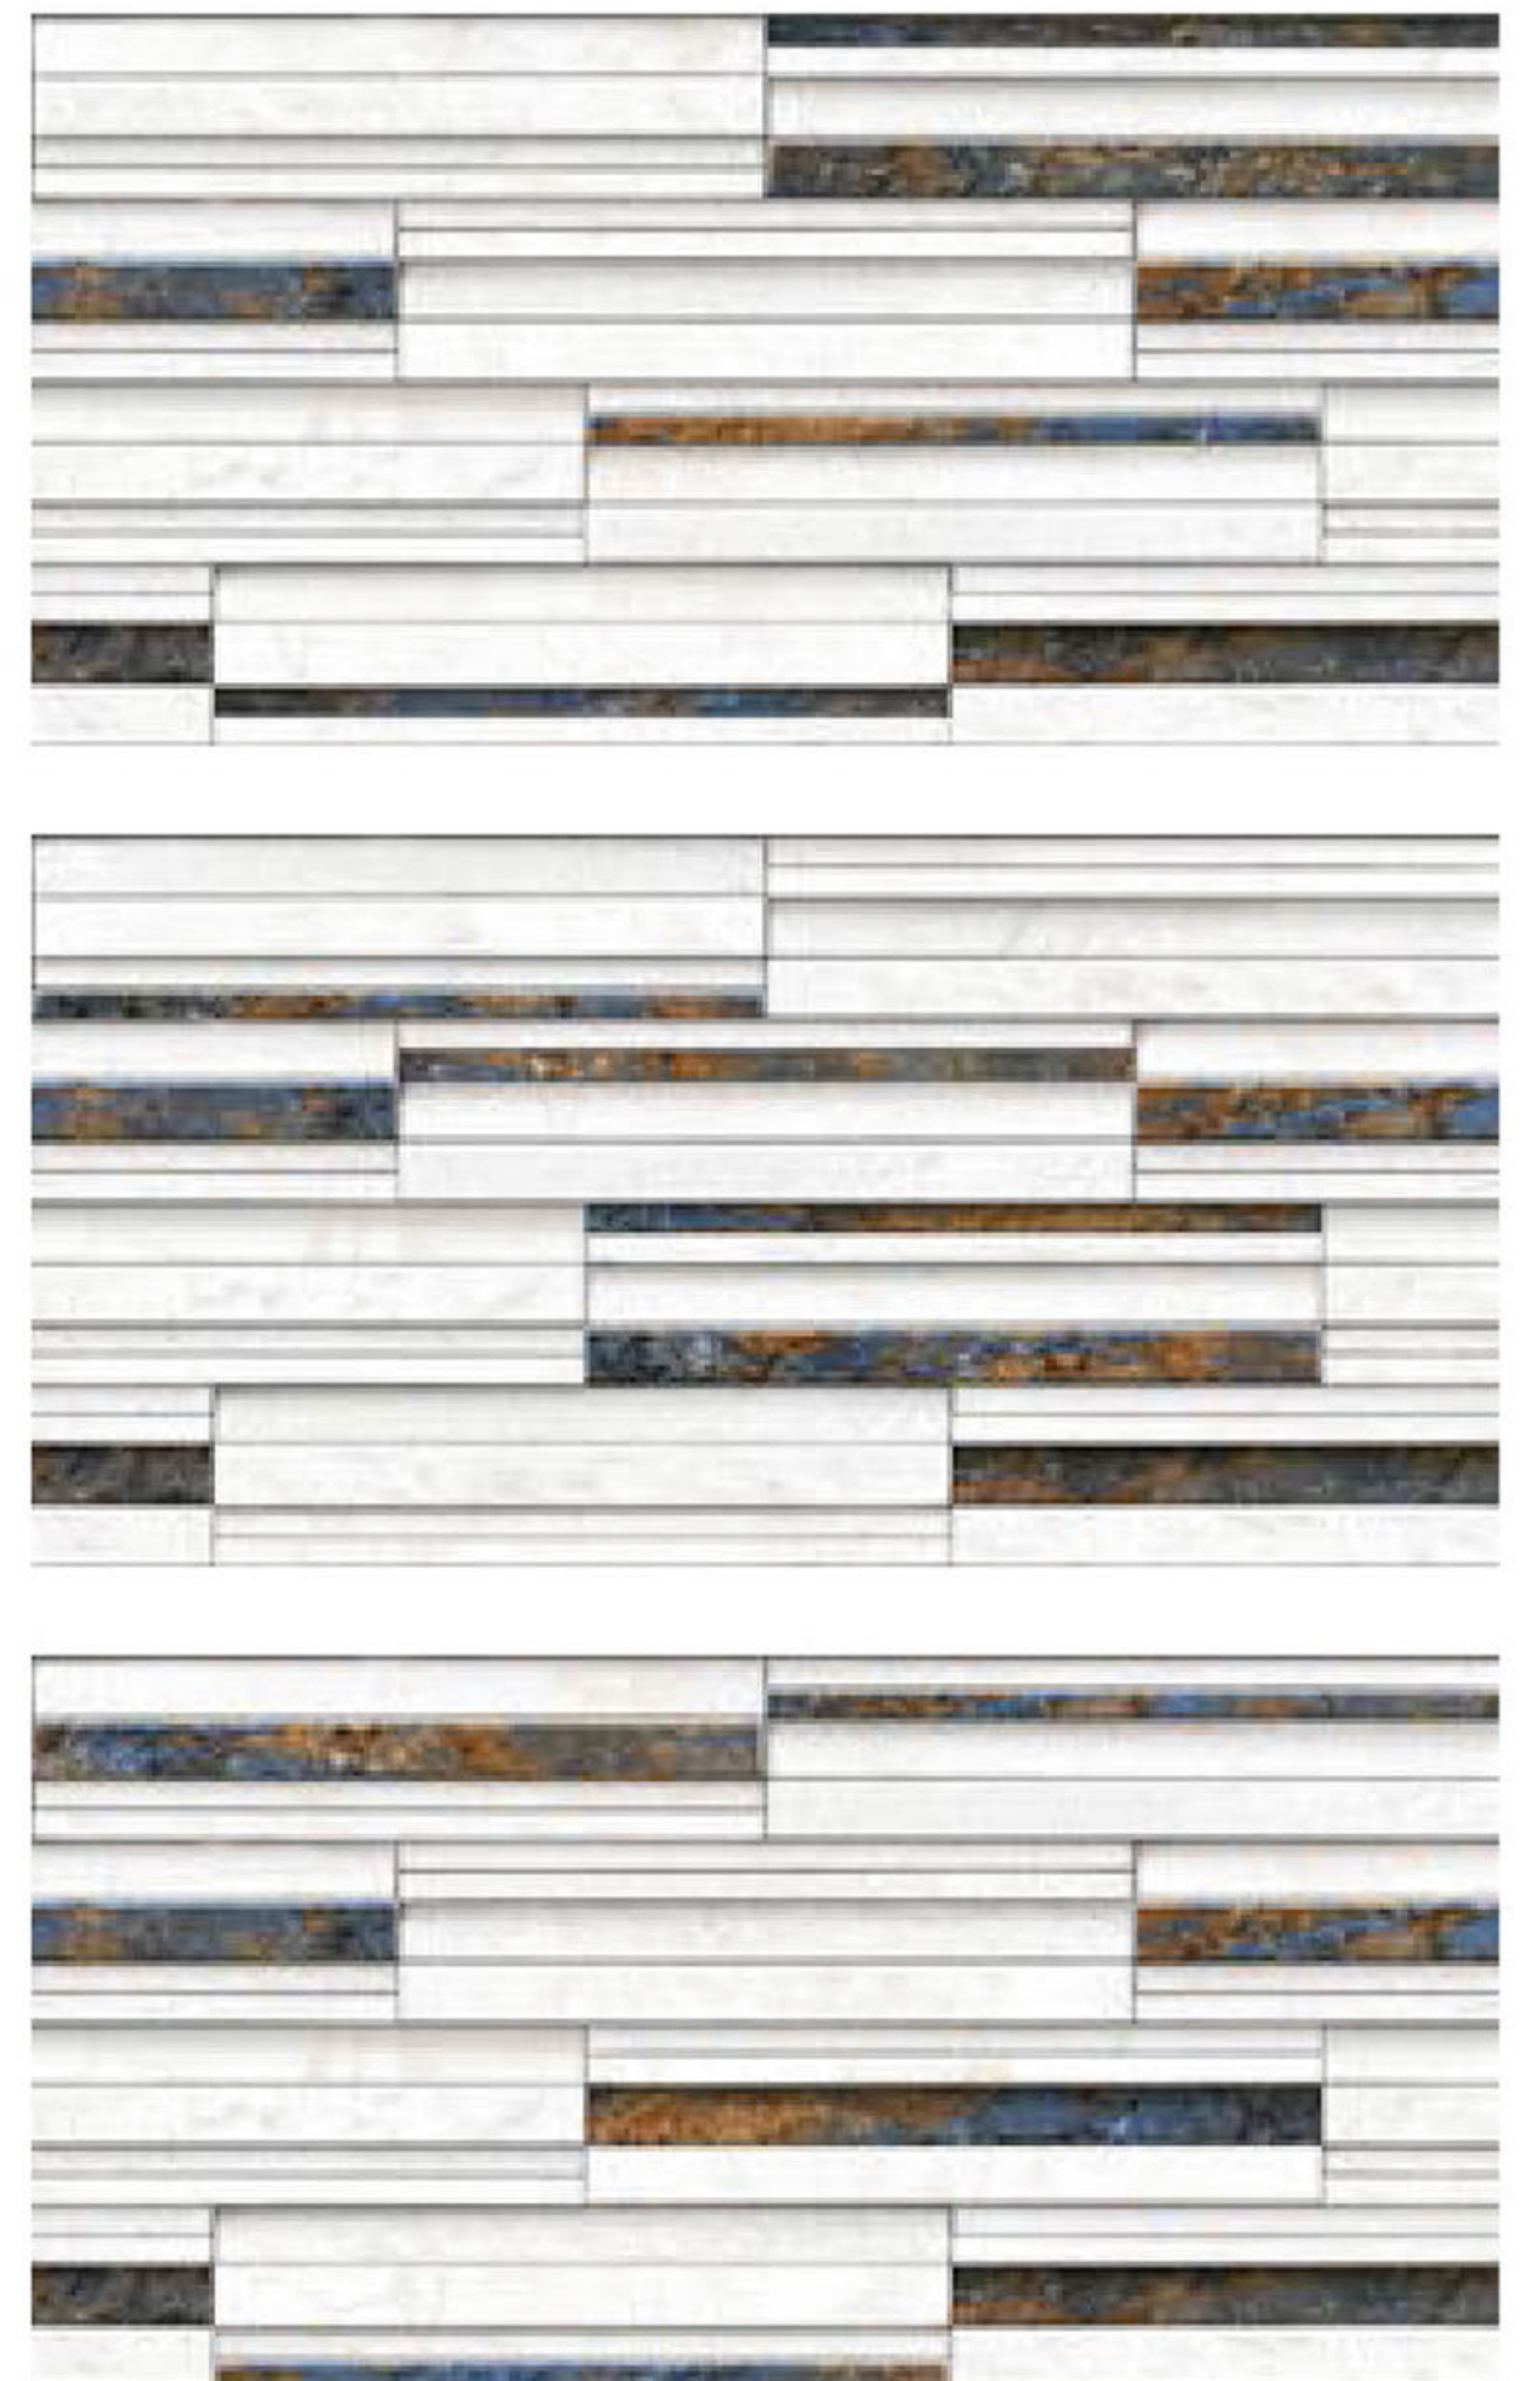

300x600mm
Matt

HIGH DEPTH
ELEVATION
WALL TILES

6411

300x600mm
Matt

HIGH DEPTH
ELEVATION
WALL TILES

6412

300x600mm
Matt

HIGH DEPTH
ELEVATION
WALL TILES