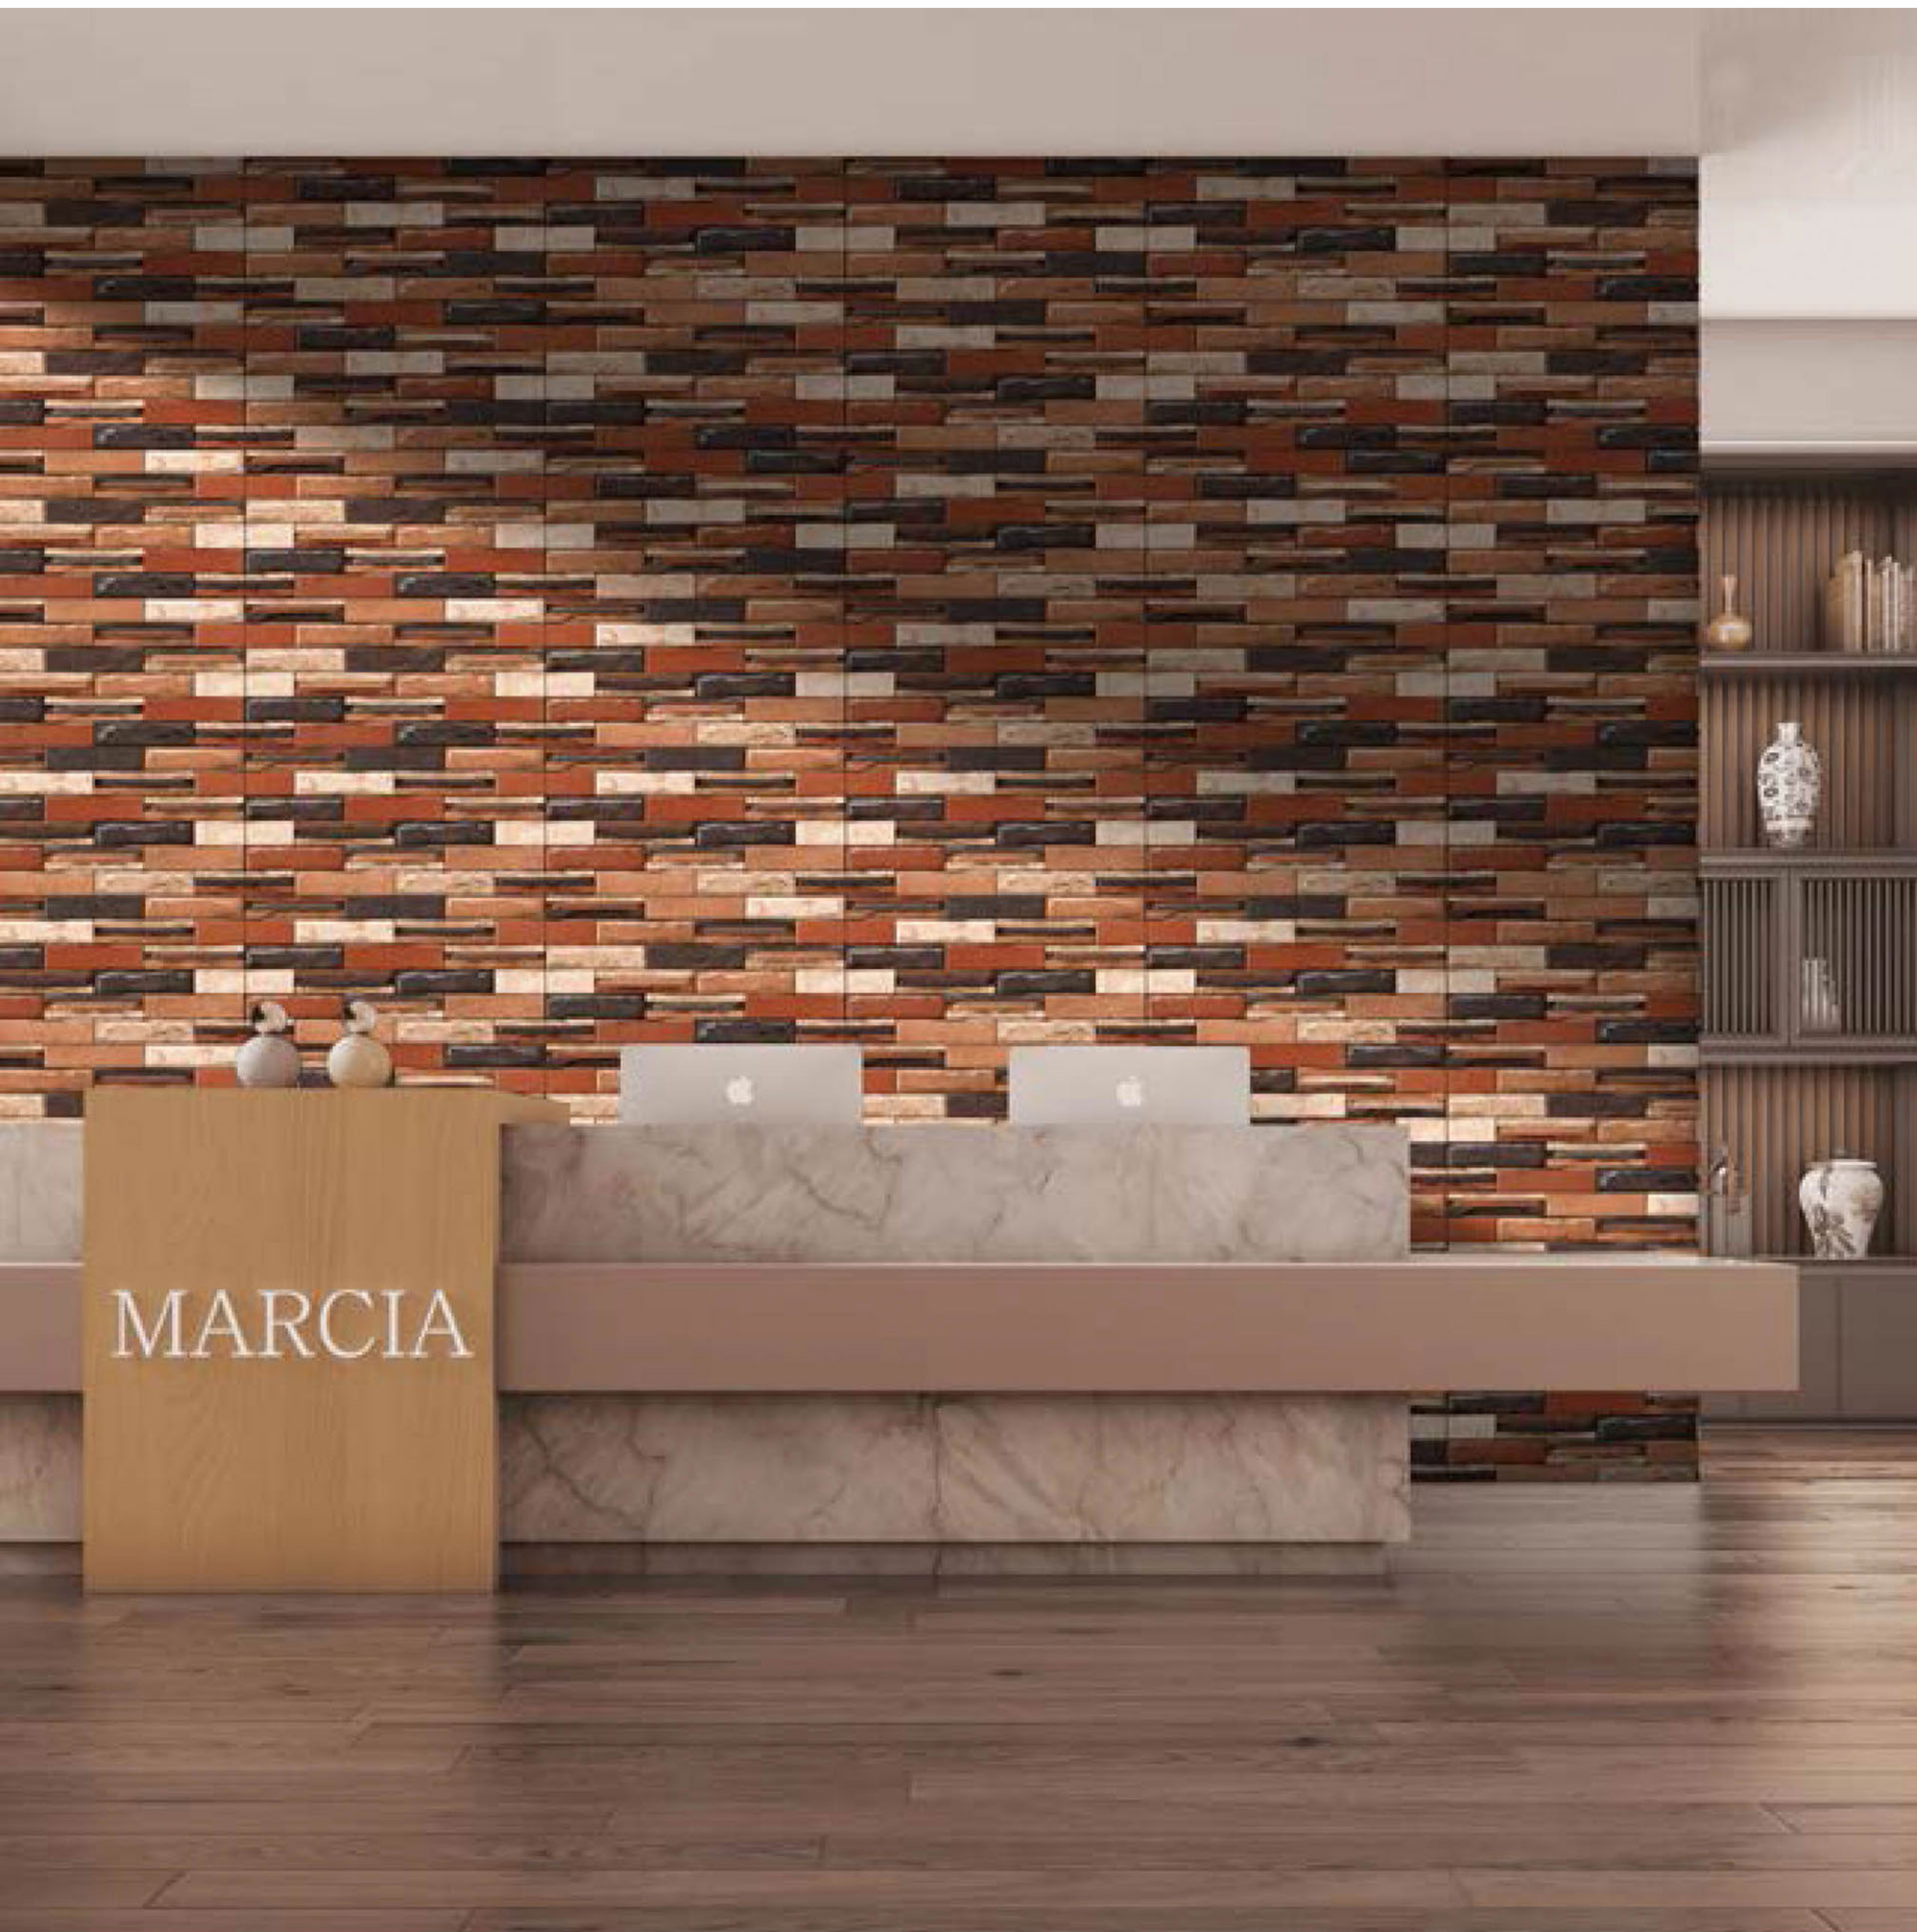

6701

300x600mm
Matt

HIGH DEPTH
ELEVATION
WALL TILES