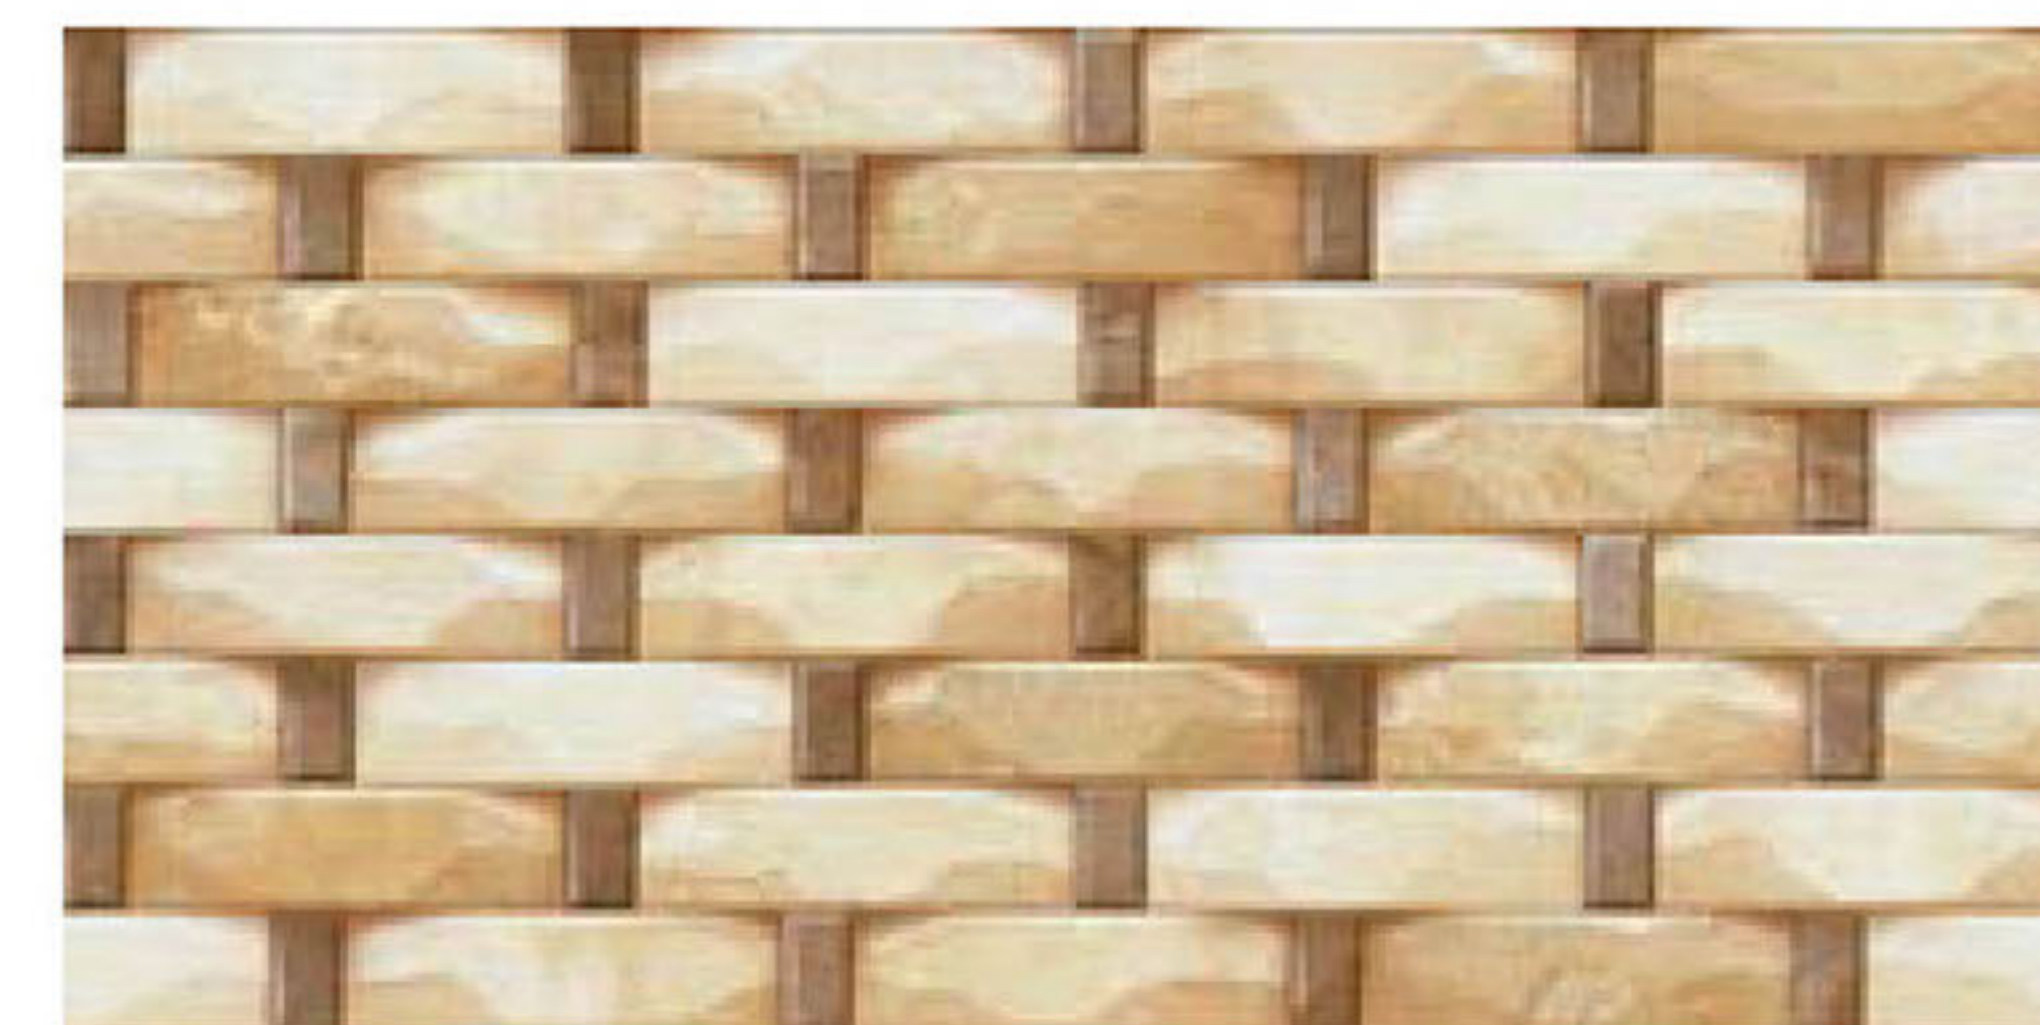

5906

300x600mm
Matt