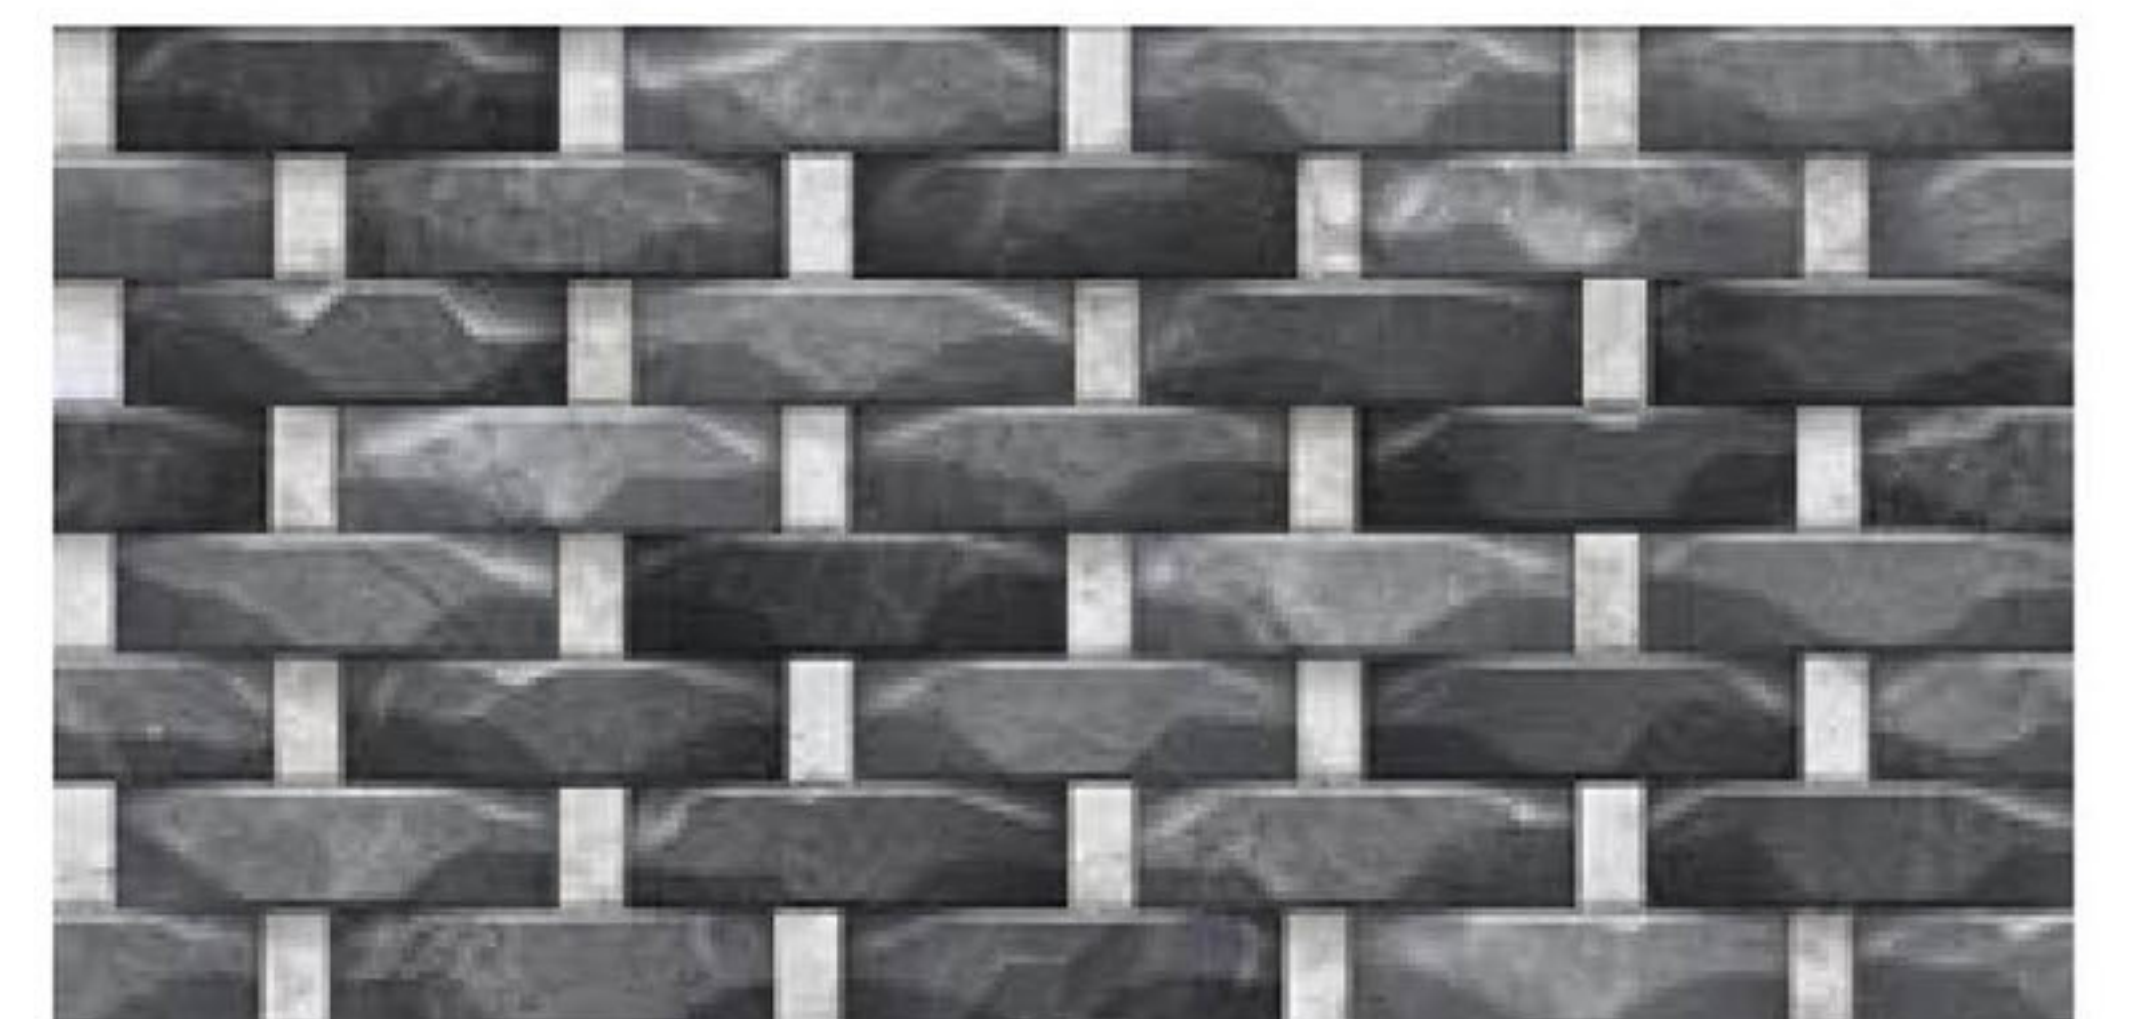

HIGH DEPTH
ELEVATION
WALL TILES

5909

300x600mm
Matt

HIGH DEPTH
ELEVATION
WALL TILES

EXALTING THE BEAUTY
OF FLUID LINES
AND
GEOMETRIC CURVES.

Series
56

5602

300x600mm
Matt