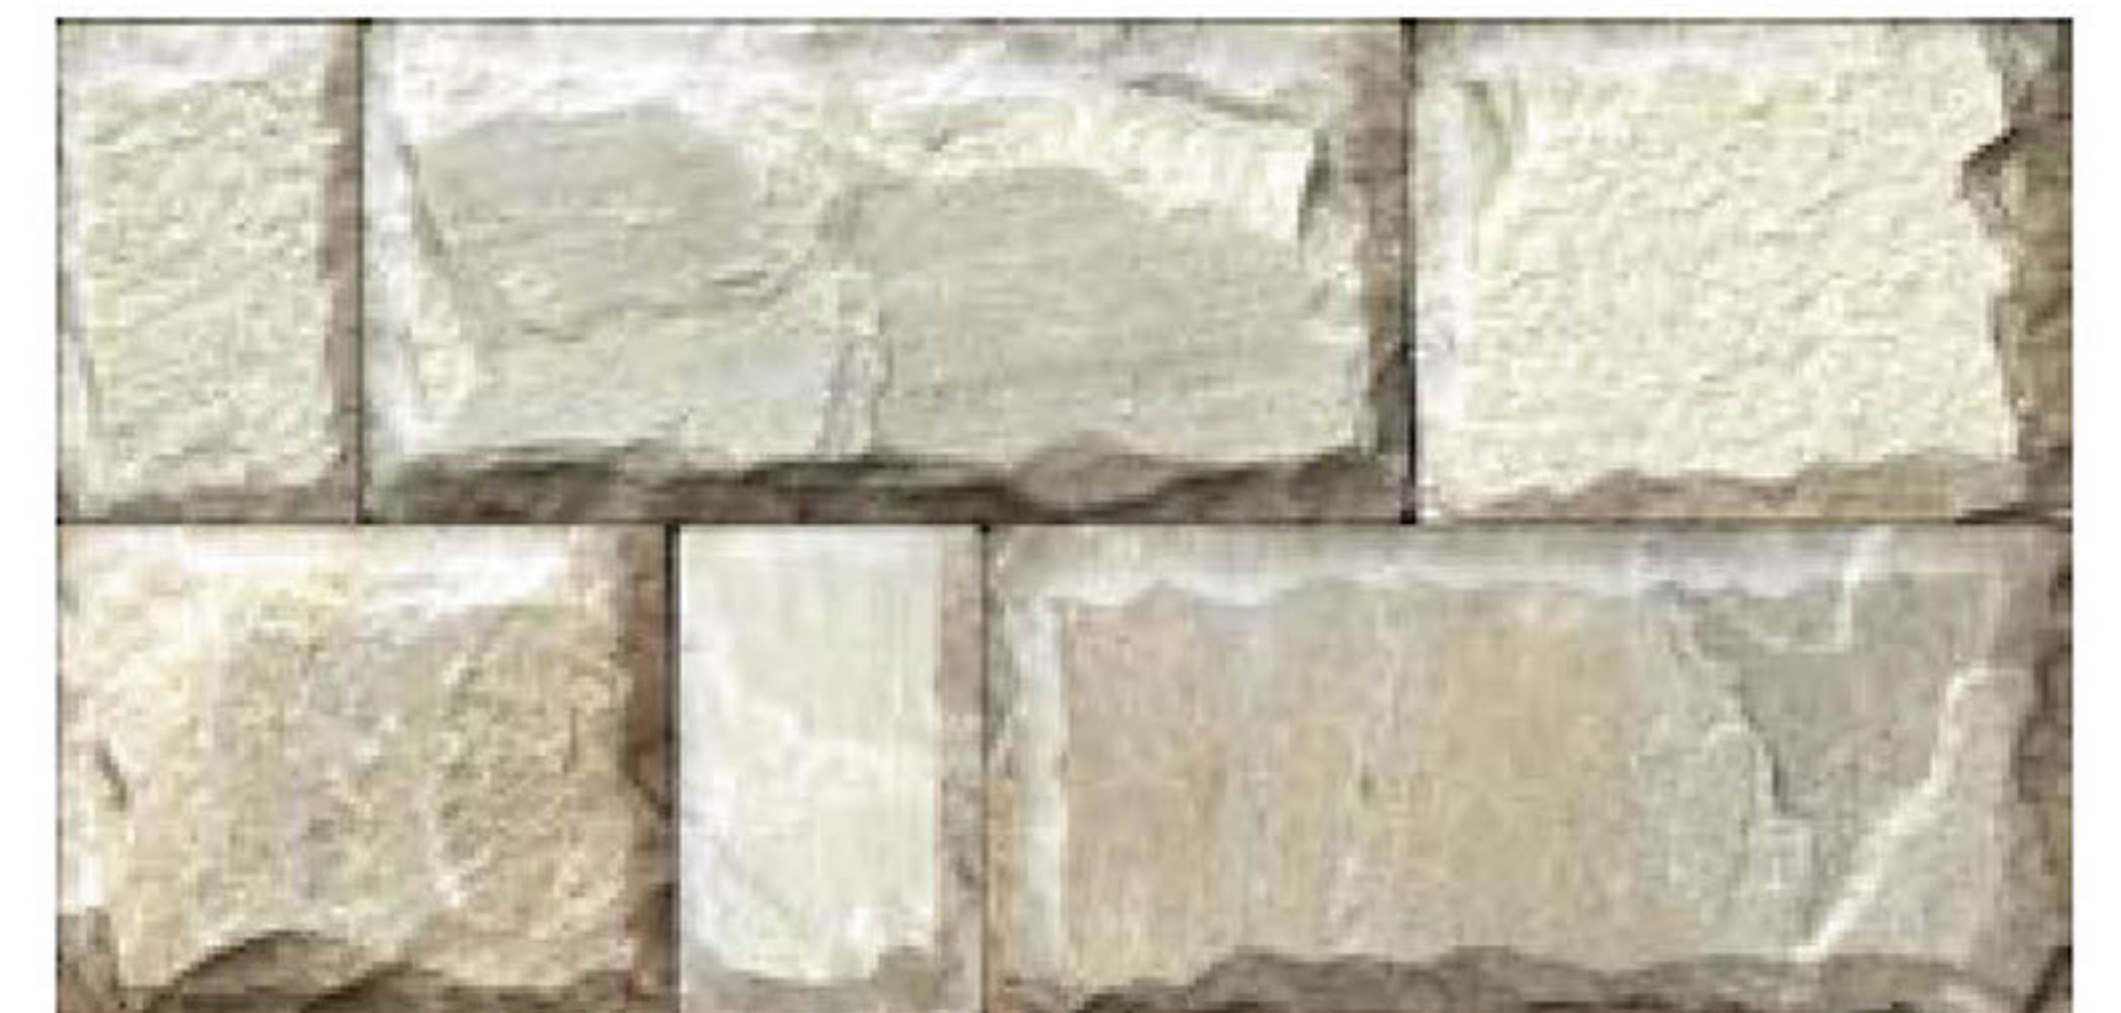

300x600mm
Matt

HIGH DEPTH
ELEVATION
WALL TILES

5611

300x600mm
Matt

HIGH DEPTH
ELEVATION
WALL TILES

5612

300x600mm
Matt

HIGH DEPTH
ELEVATION
WALL TILES