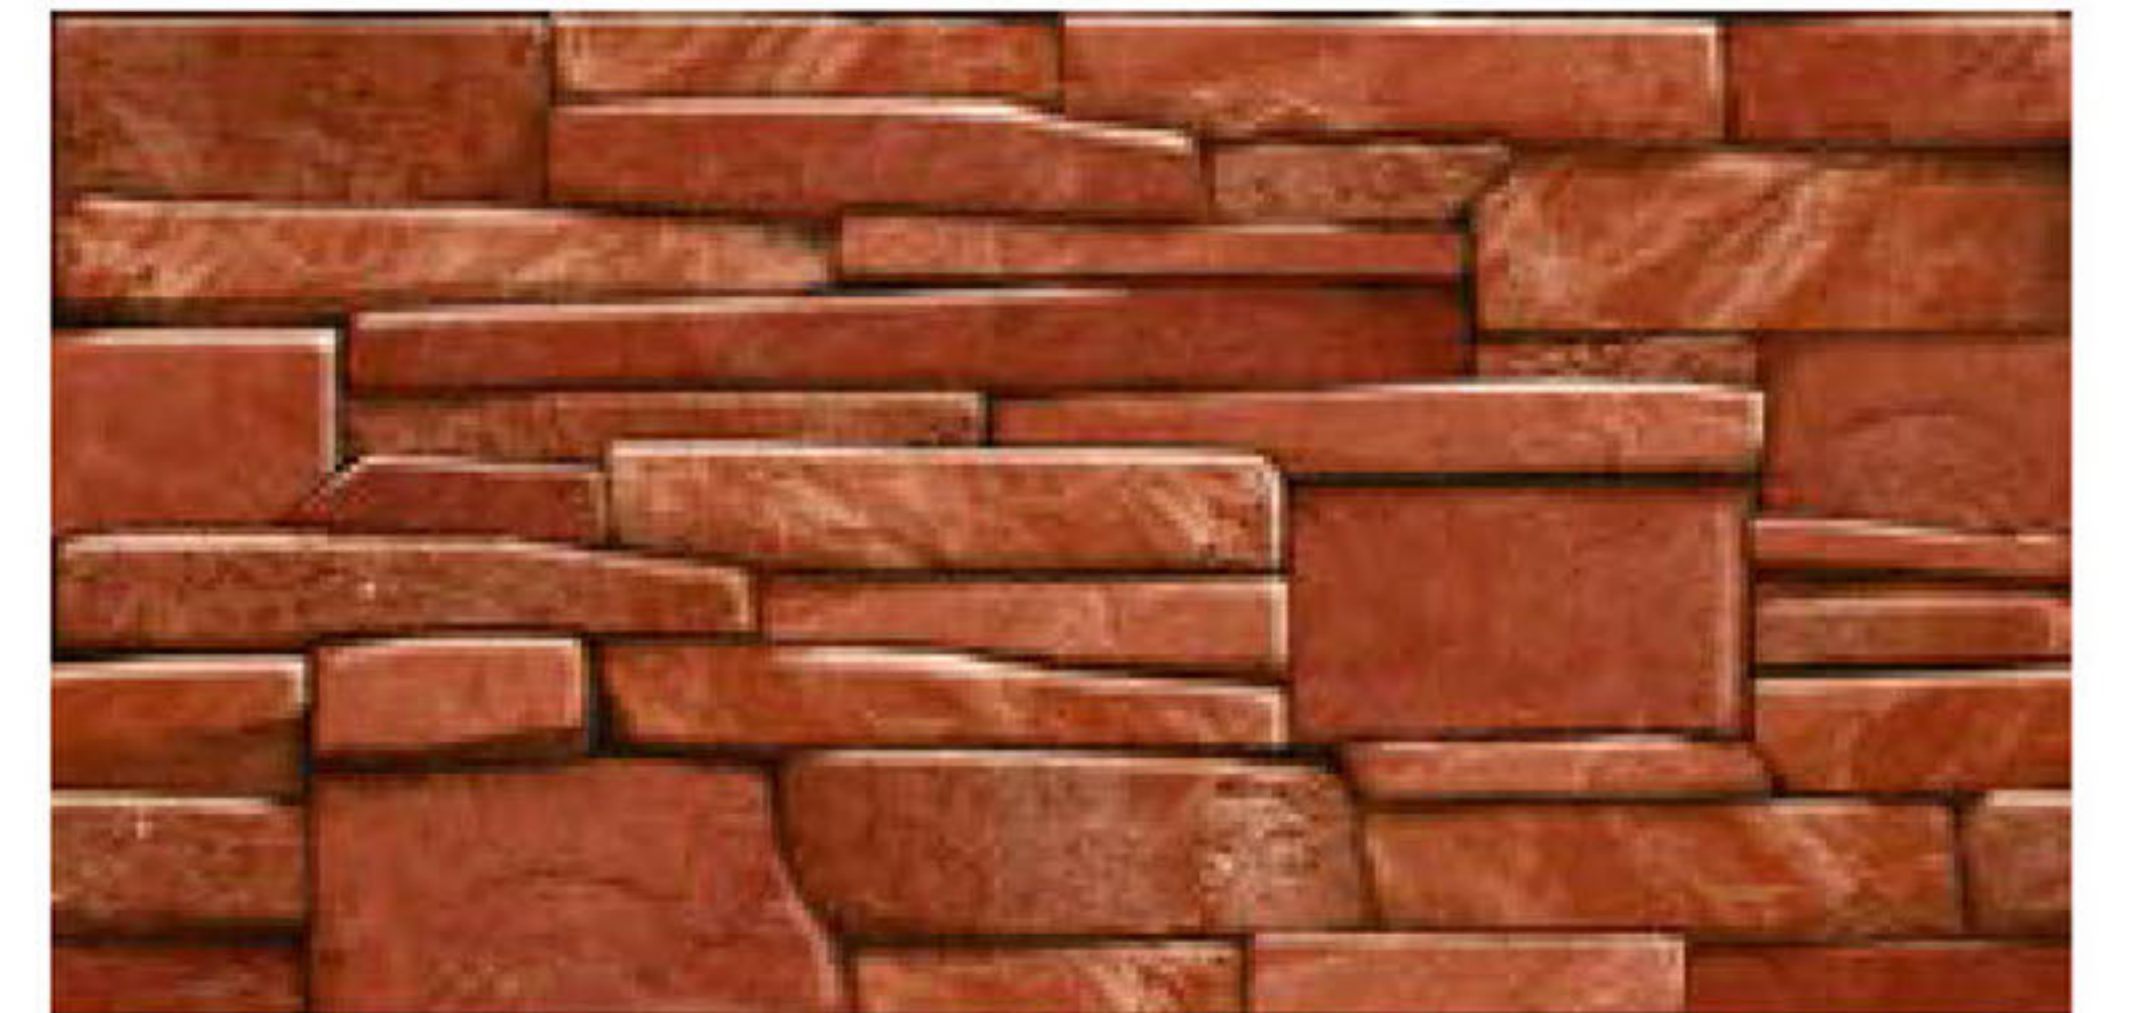

HIGH DEPTH
ELEVATION
WALL TILES

A BLEND OF RUSTIC,
TRADITIONAL,
AND
MODERN DESIGN.

Series
64

6402

300x600mm
Matt

HIGH DEPTH
ELEVATION
WALL TILES

6404

300x600mm
Matt