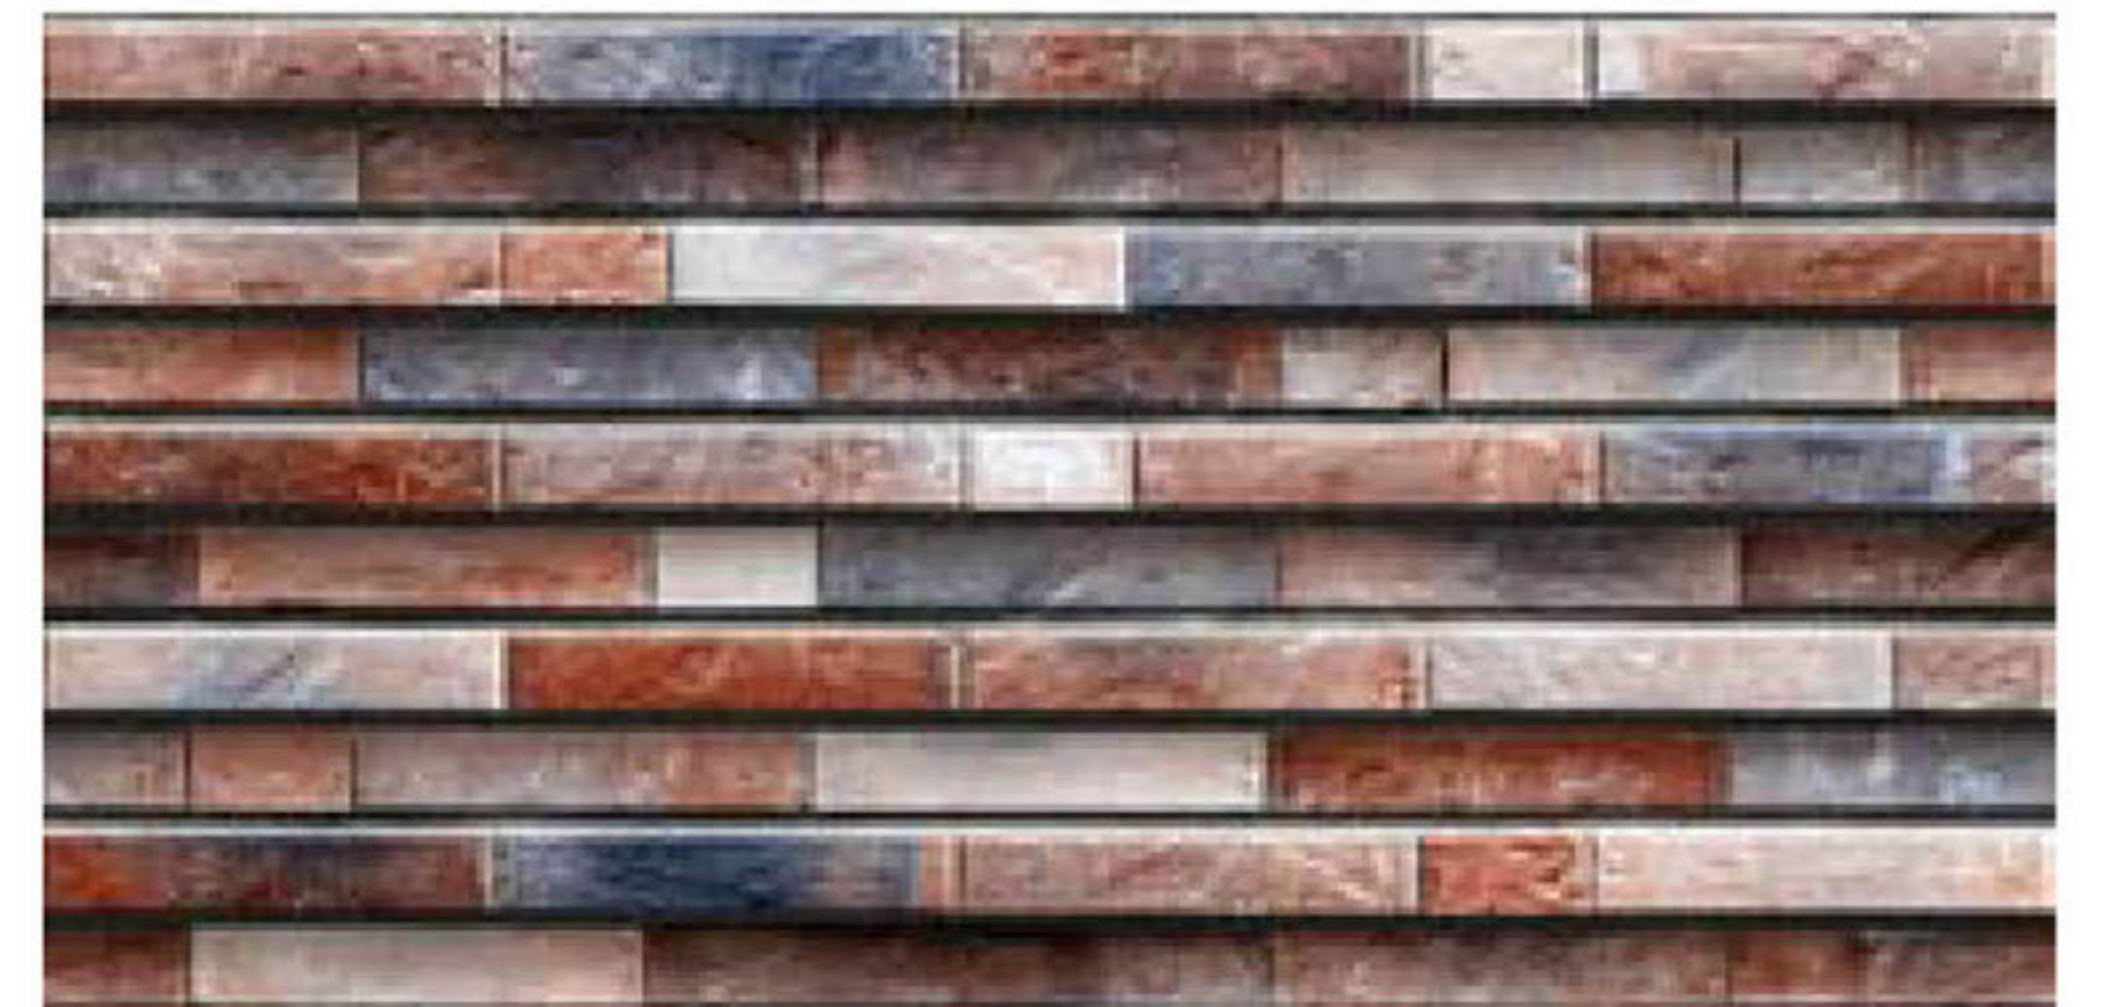

6611

300x600mm
Matt