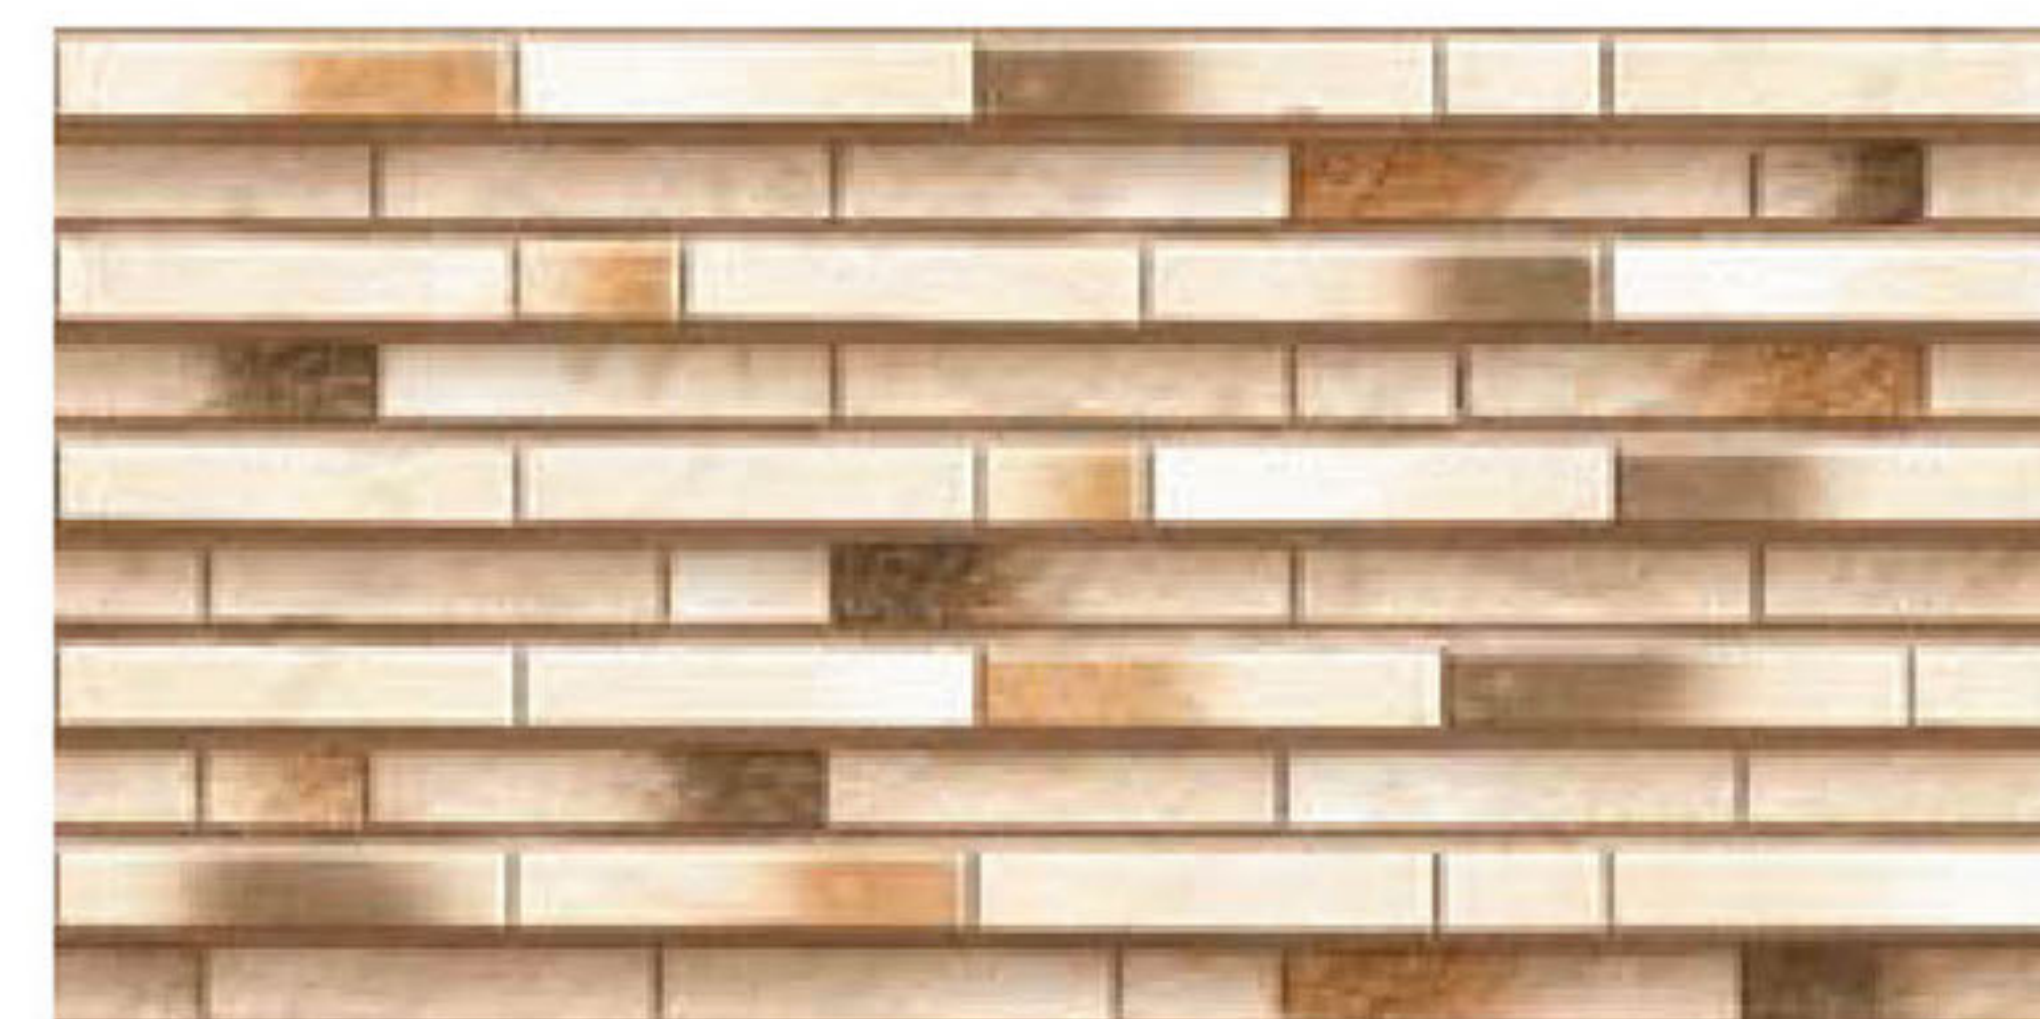

6606

300x600mm
Matt