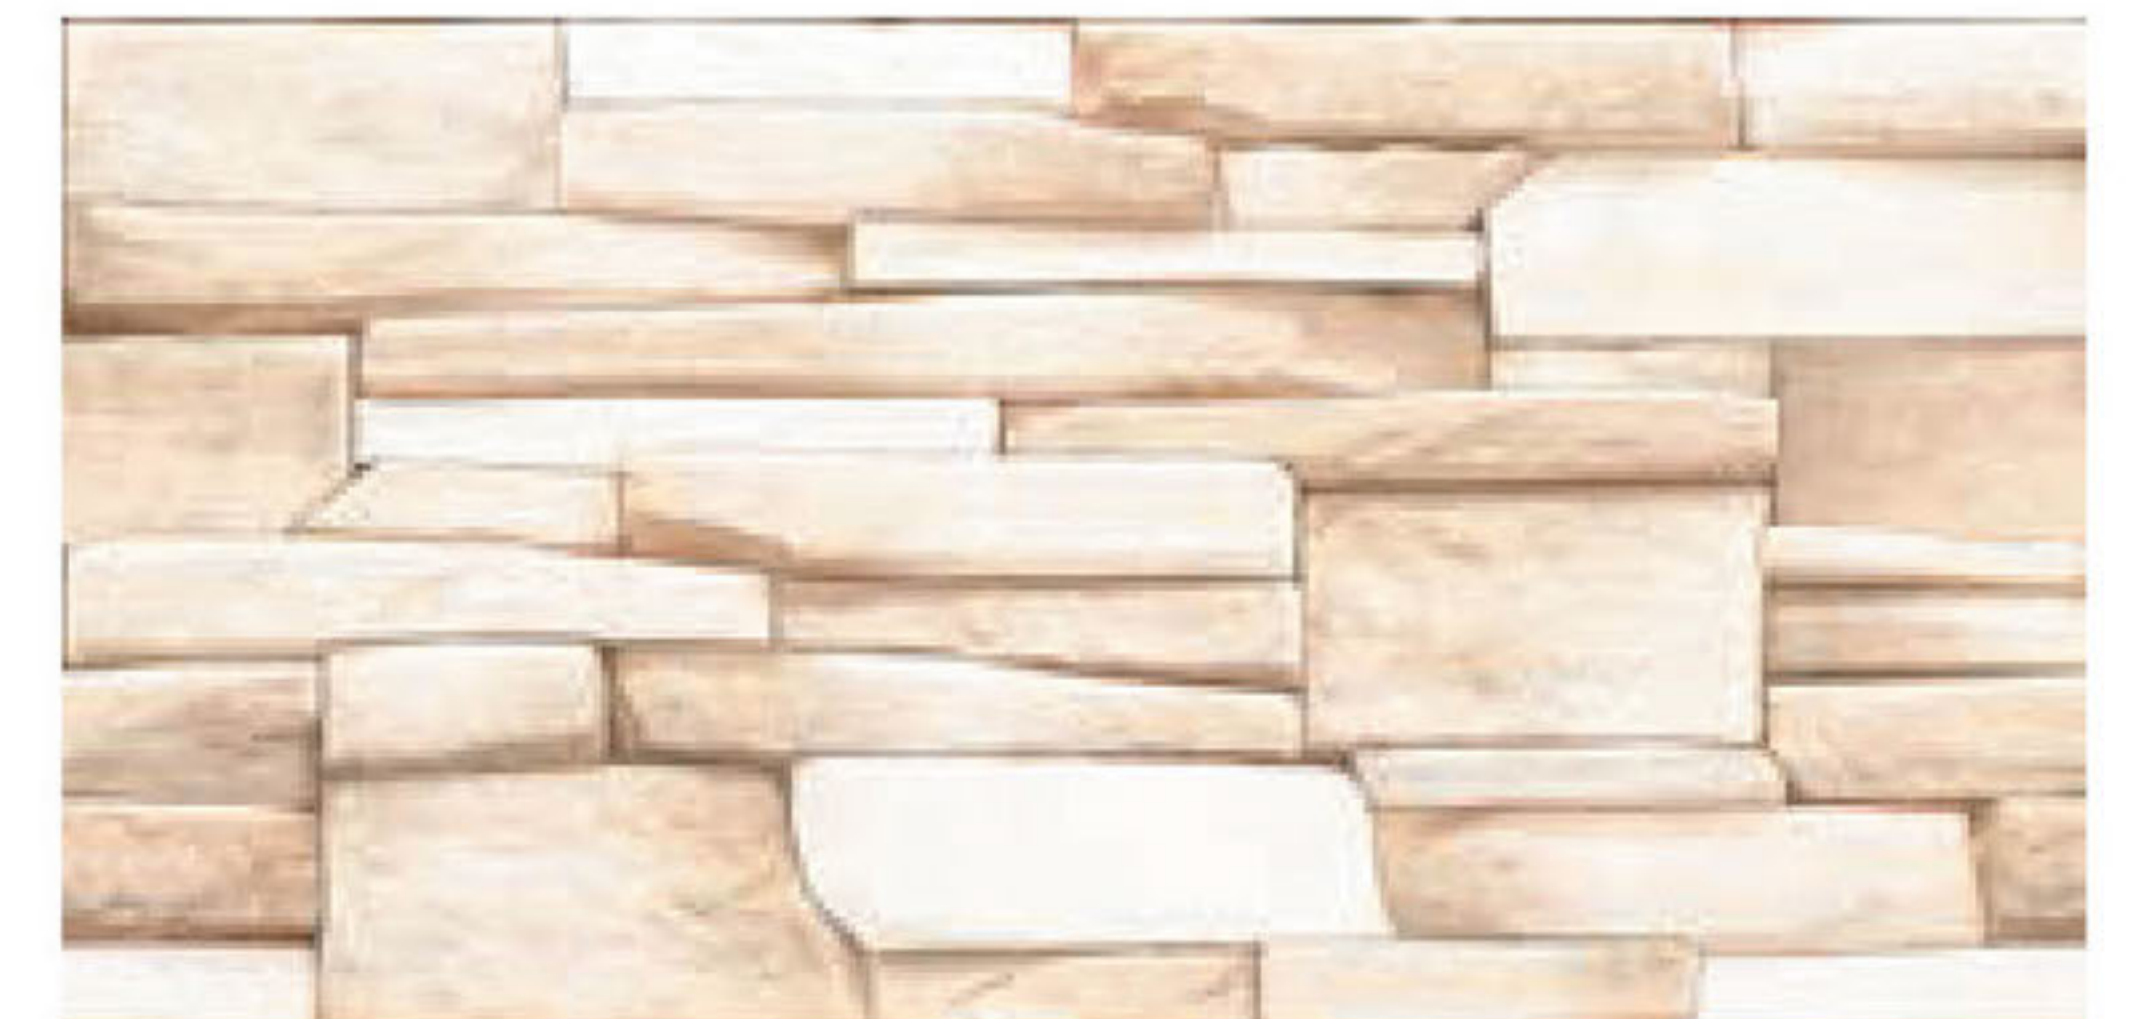

6510

300x600mm
Matt