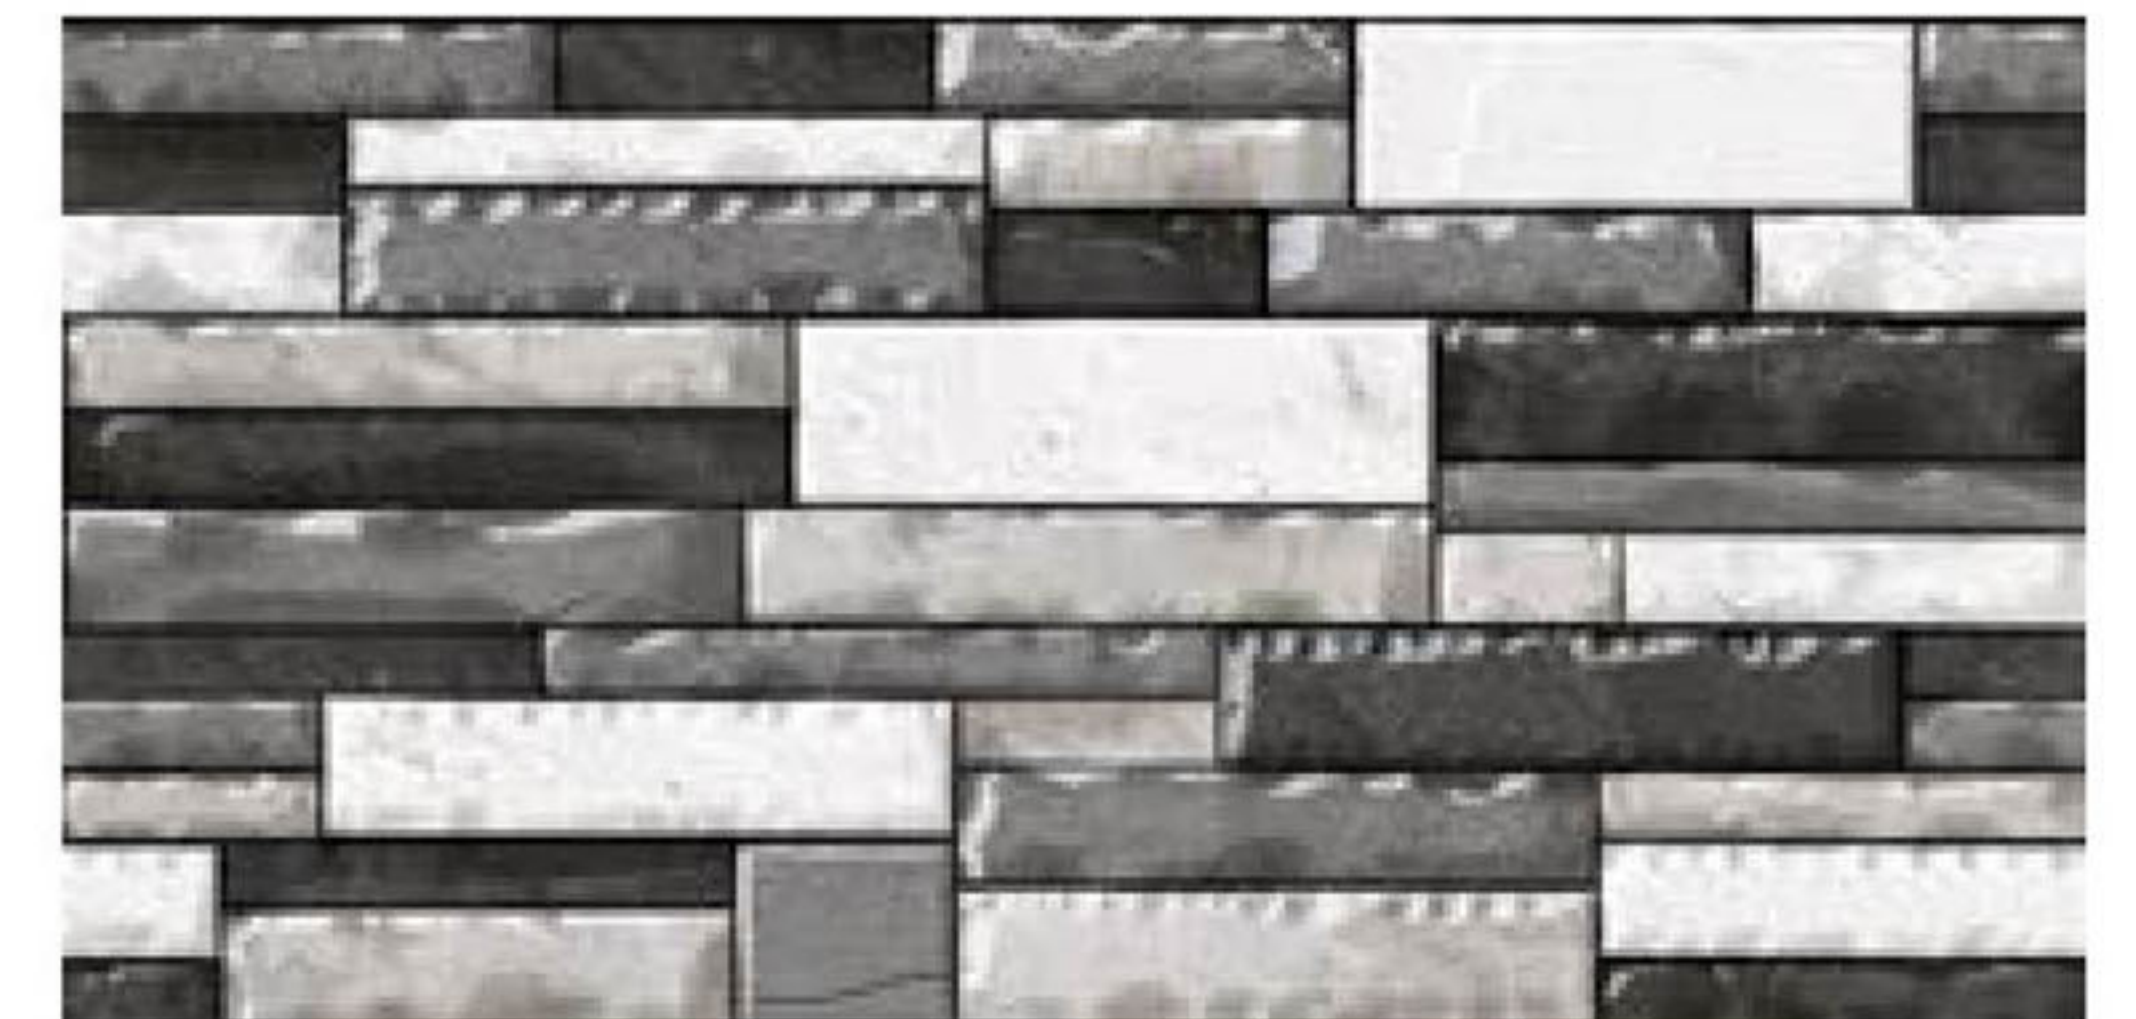

300x600mm
Matt

HIGH DEPTH
ELEVATION
WALL TILES

6310

300x600mm
Matt

HIGH DEPTH
ELEVATION
WALL TILES

6311

300x600mm
Matt

HIGH DEPTH
ELEVATION
WALL TILES