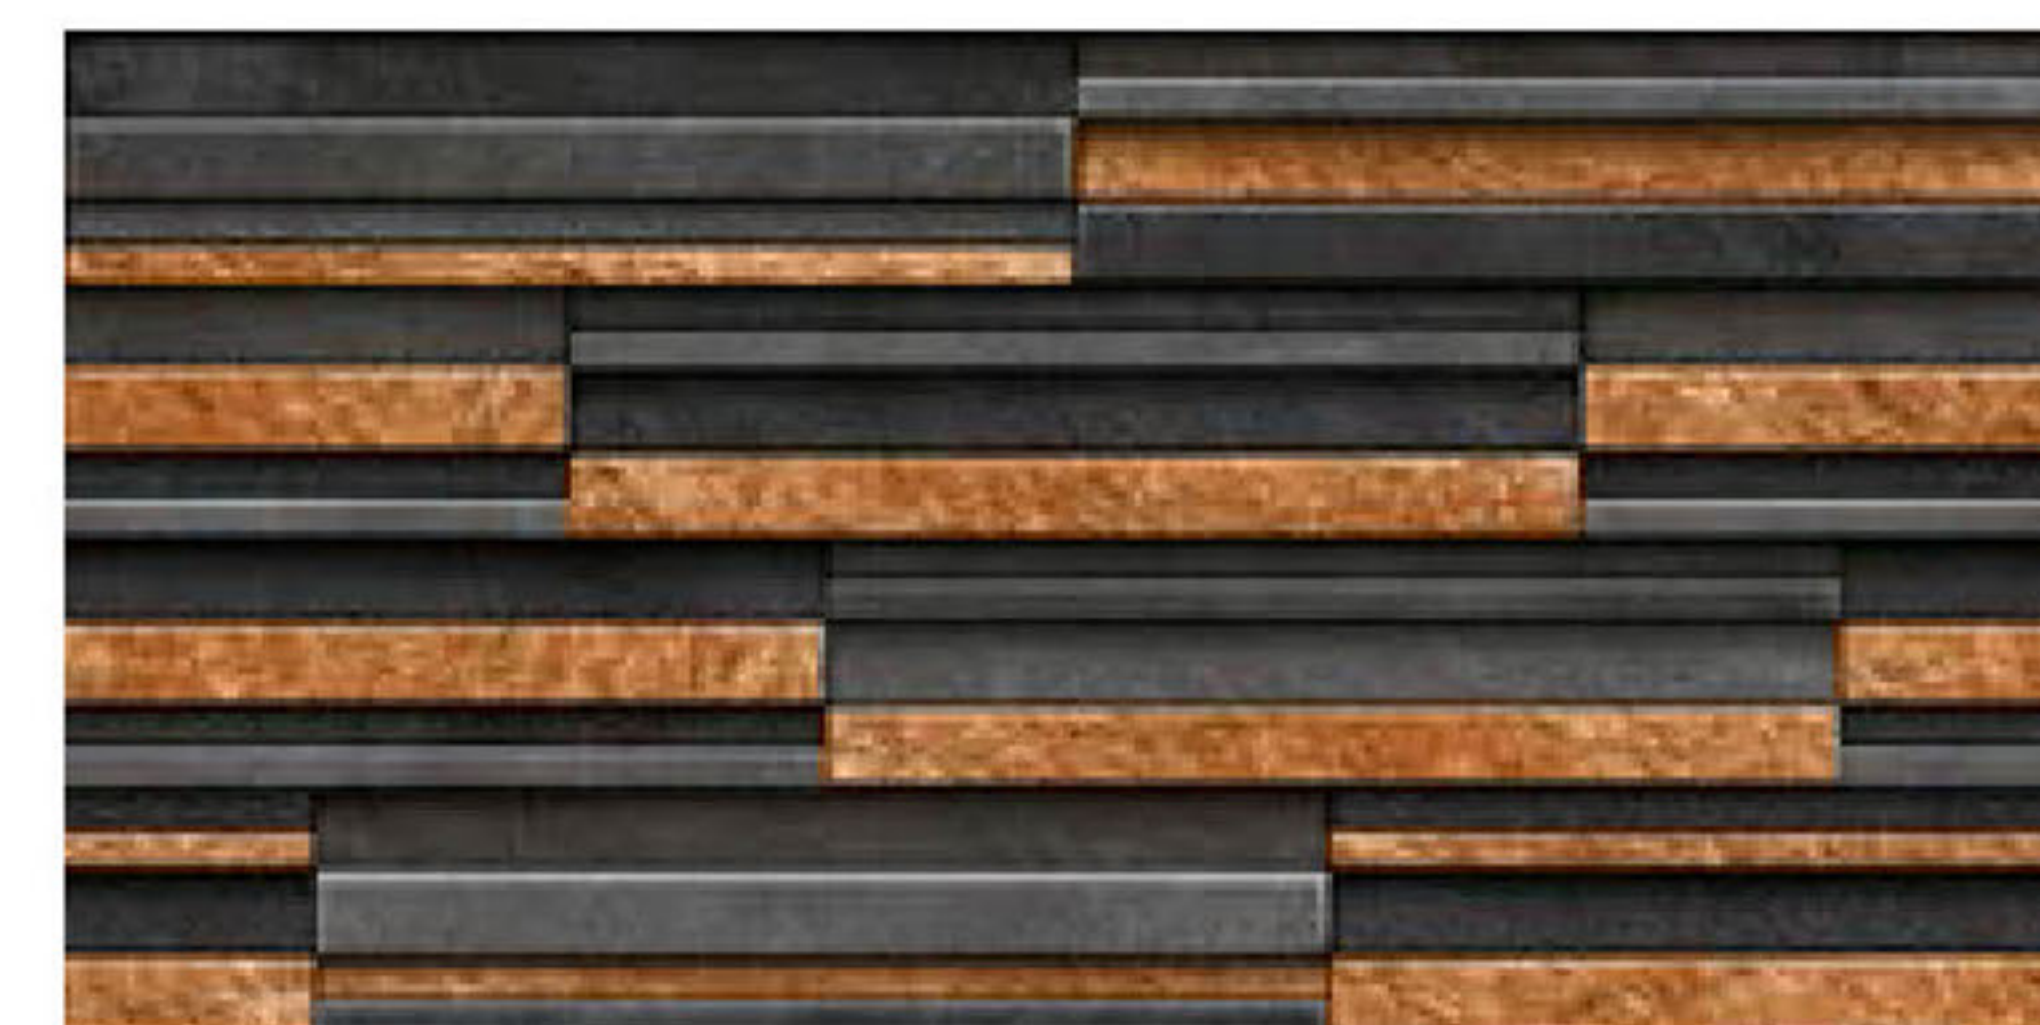

6413

300x600mm
Matt