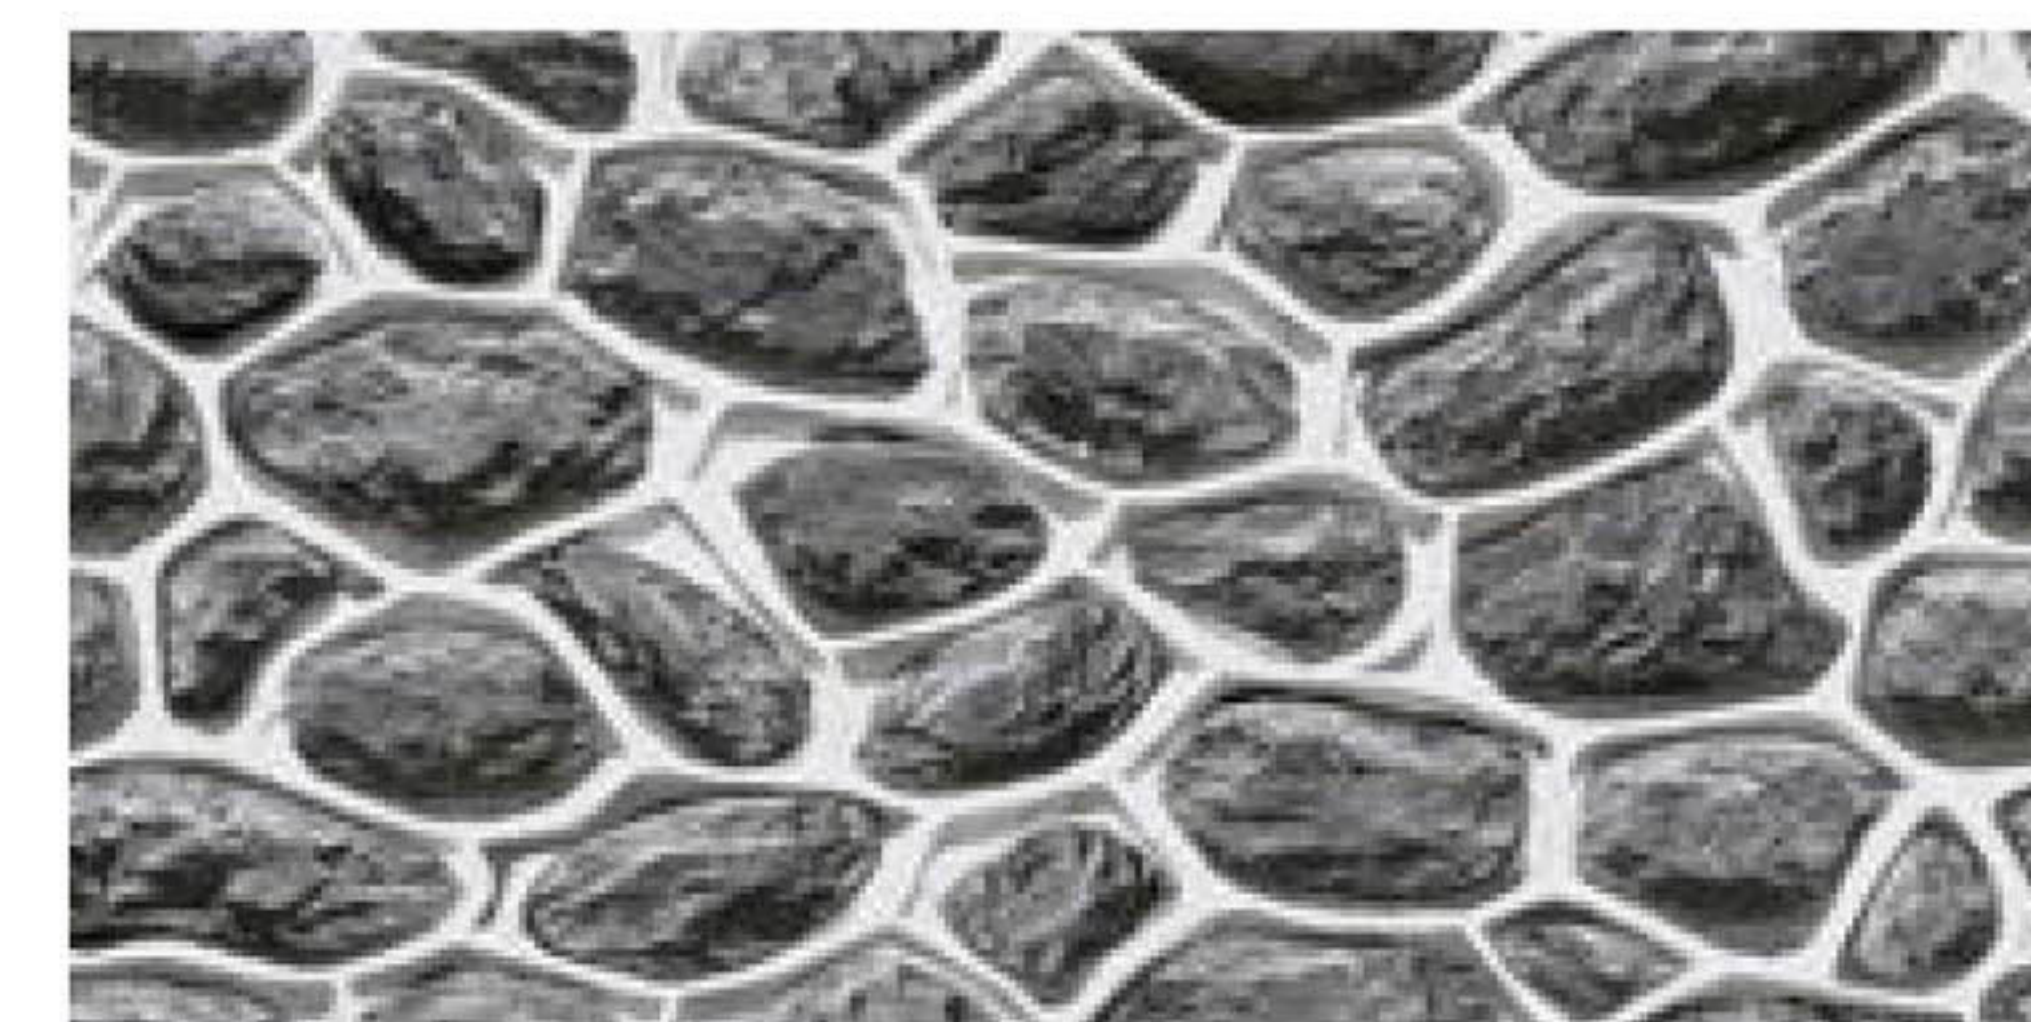

5202

300x600mm
Matt