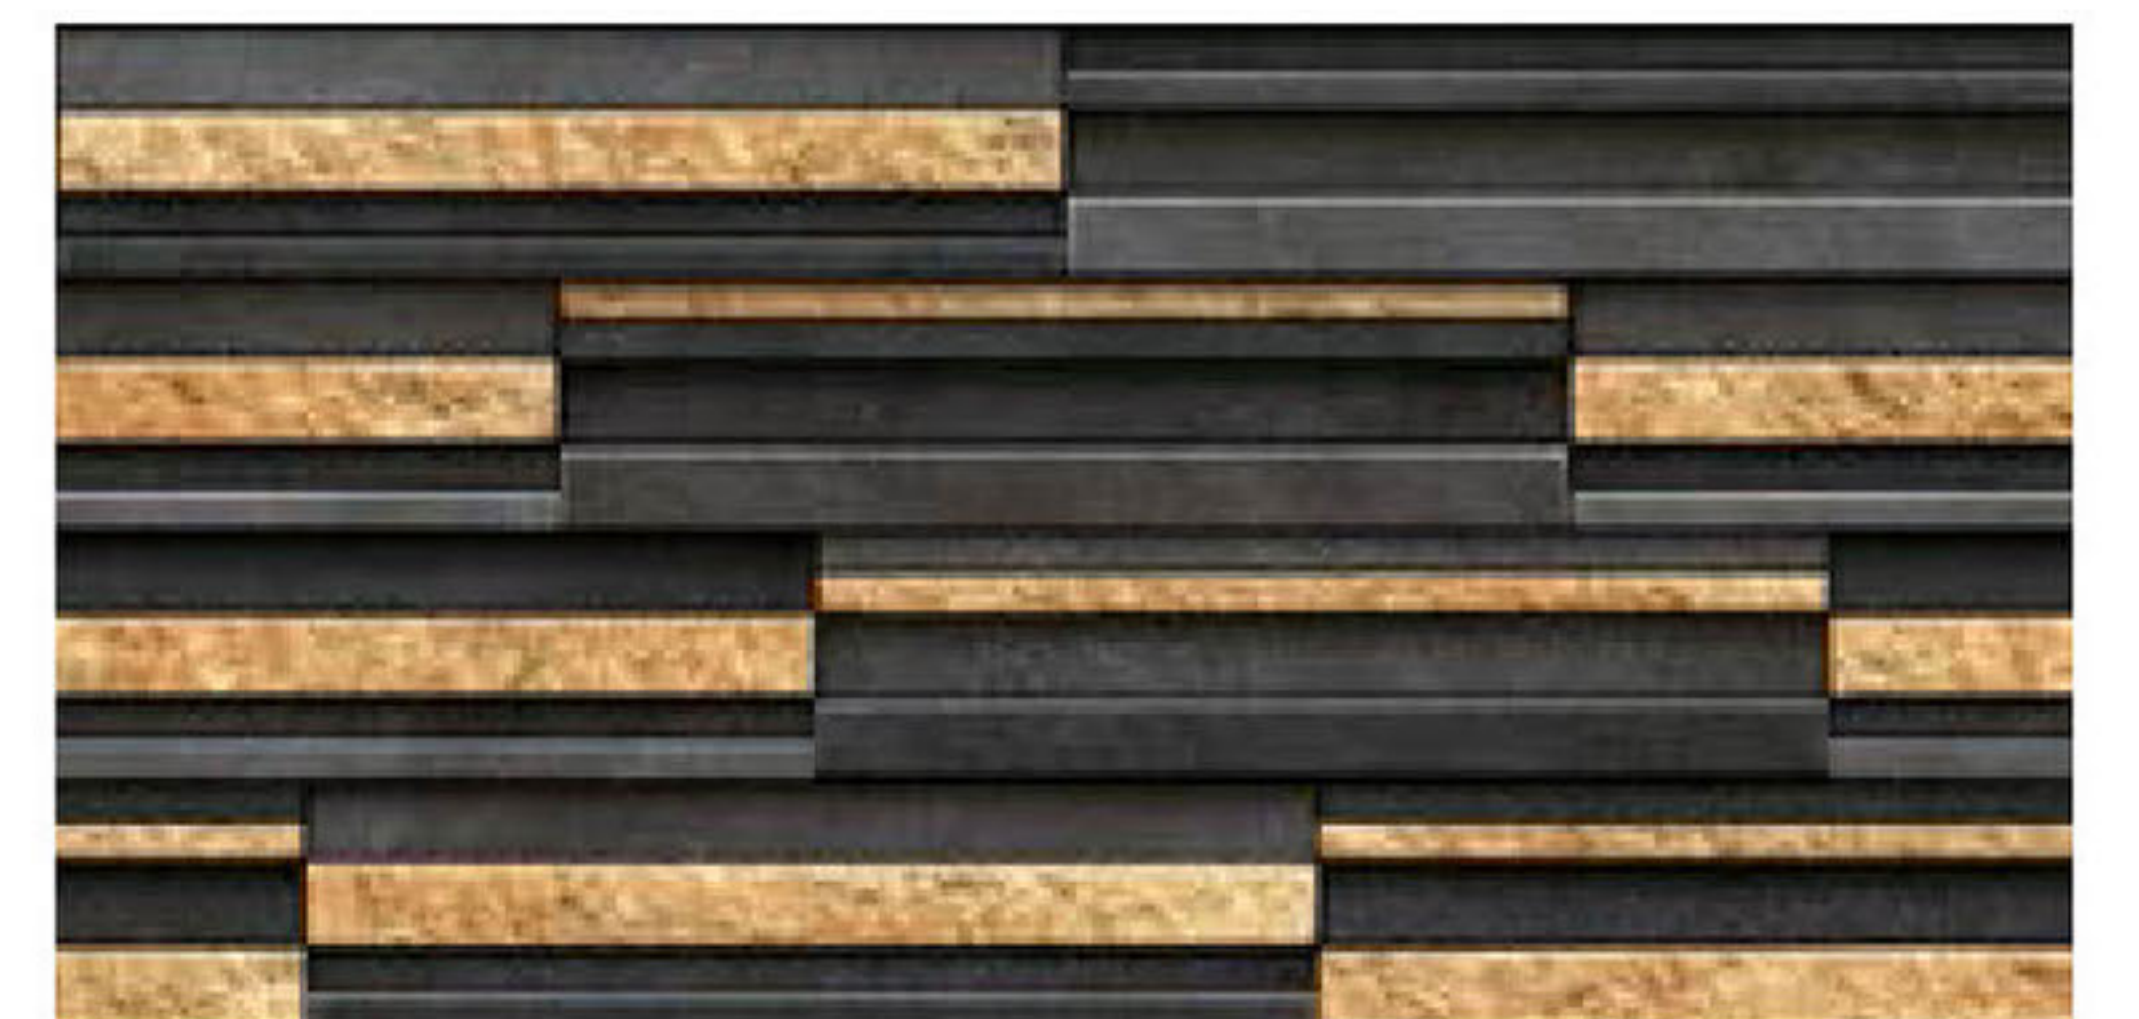

300x600mm
Matt

HIGH DEPTH
ELEVATION
WALL TILES

6411

300x600mm
Matt

HIGH DEPTH
ELEVATION
WALL TILES

6412

300x600mm
Matt

HIGH DEPTH
ELEVATION
WALL TILES