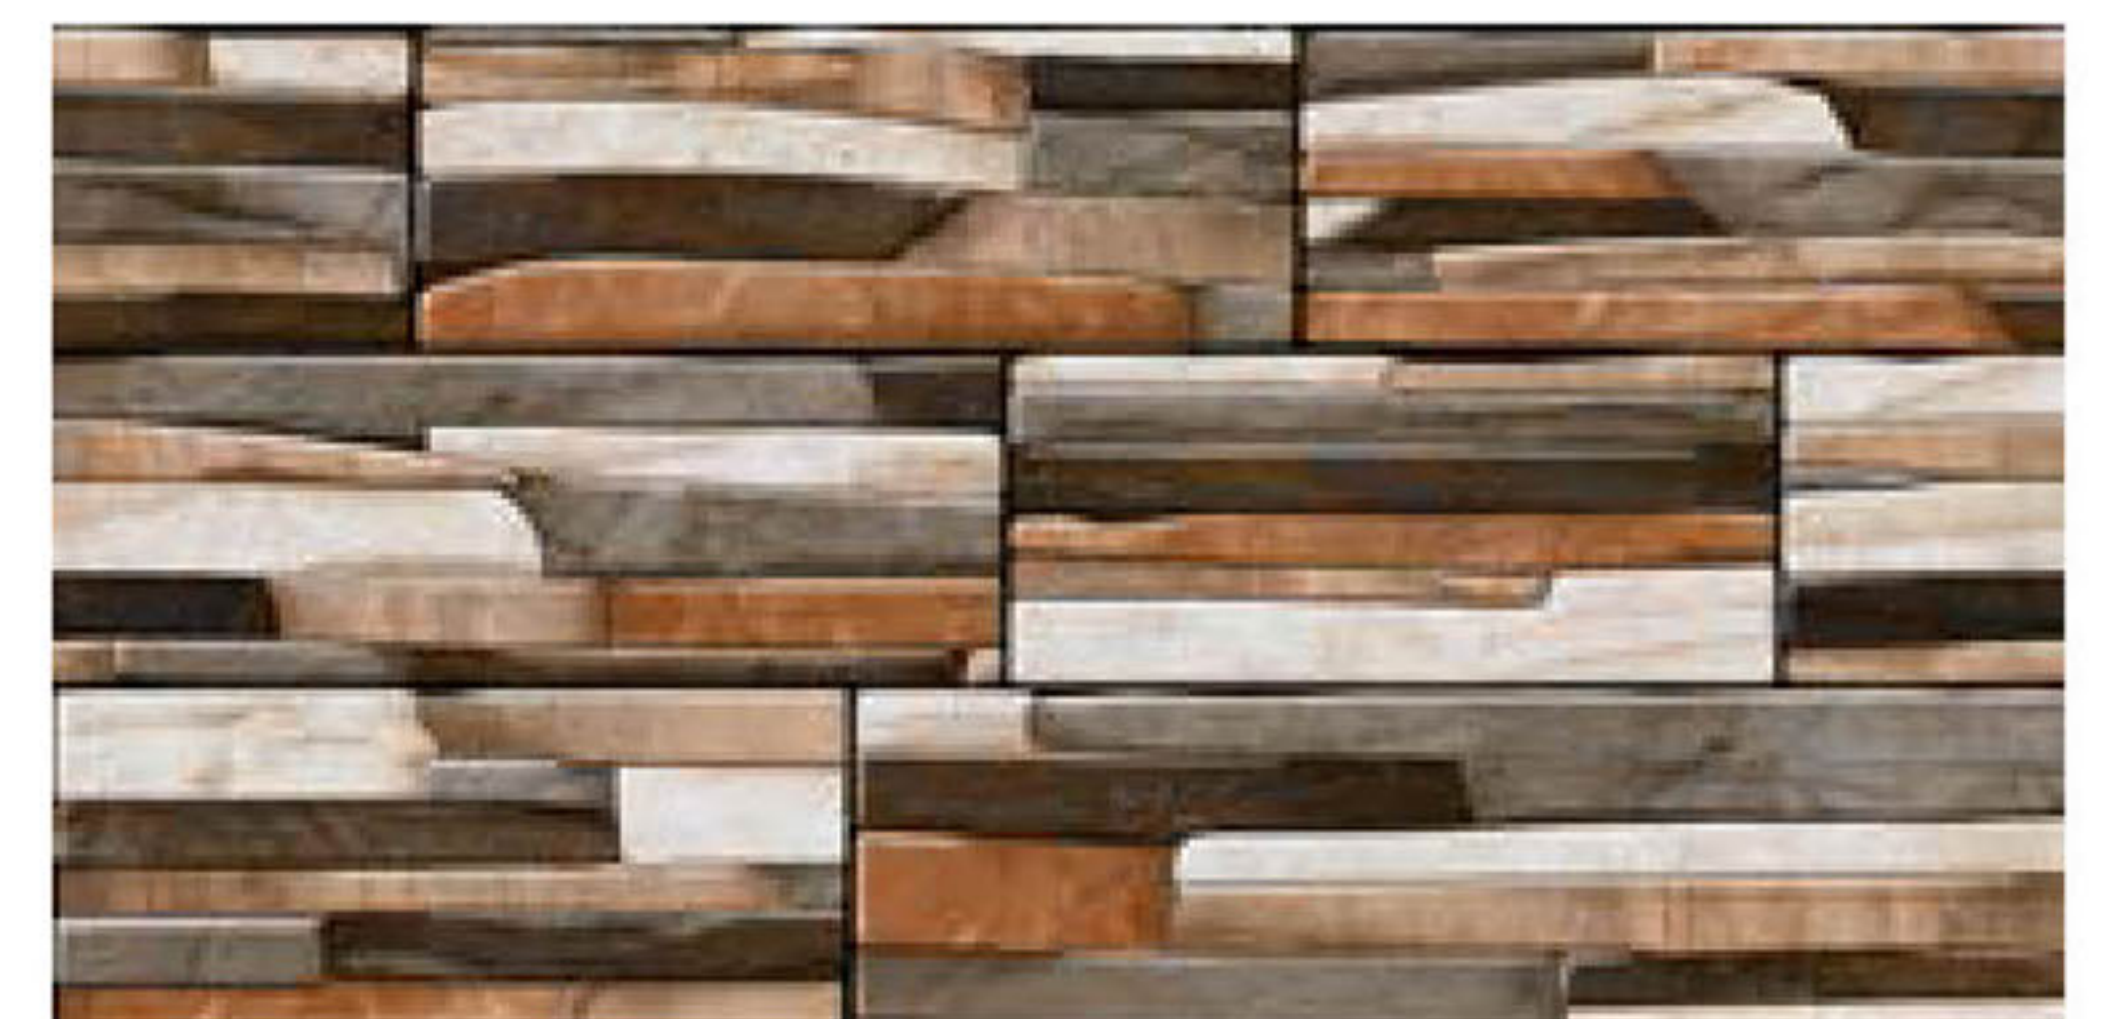

5301

300x600mm
Matt