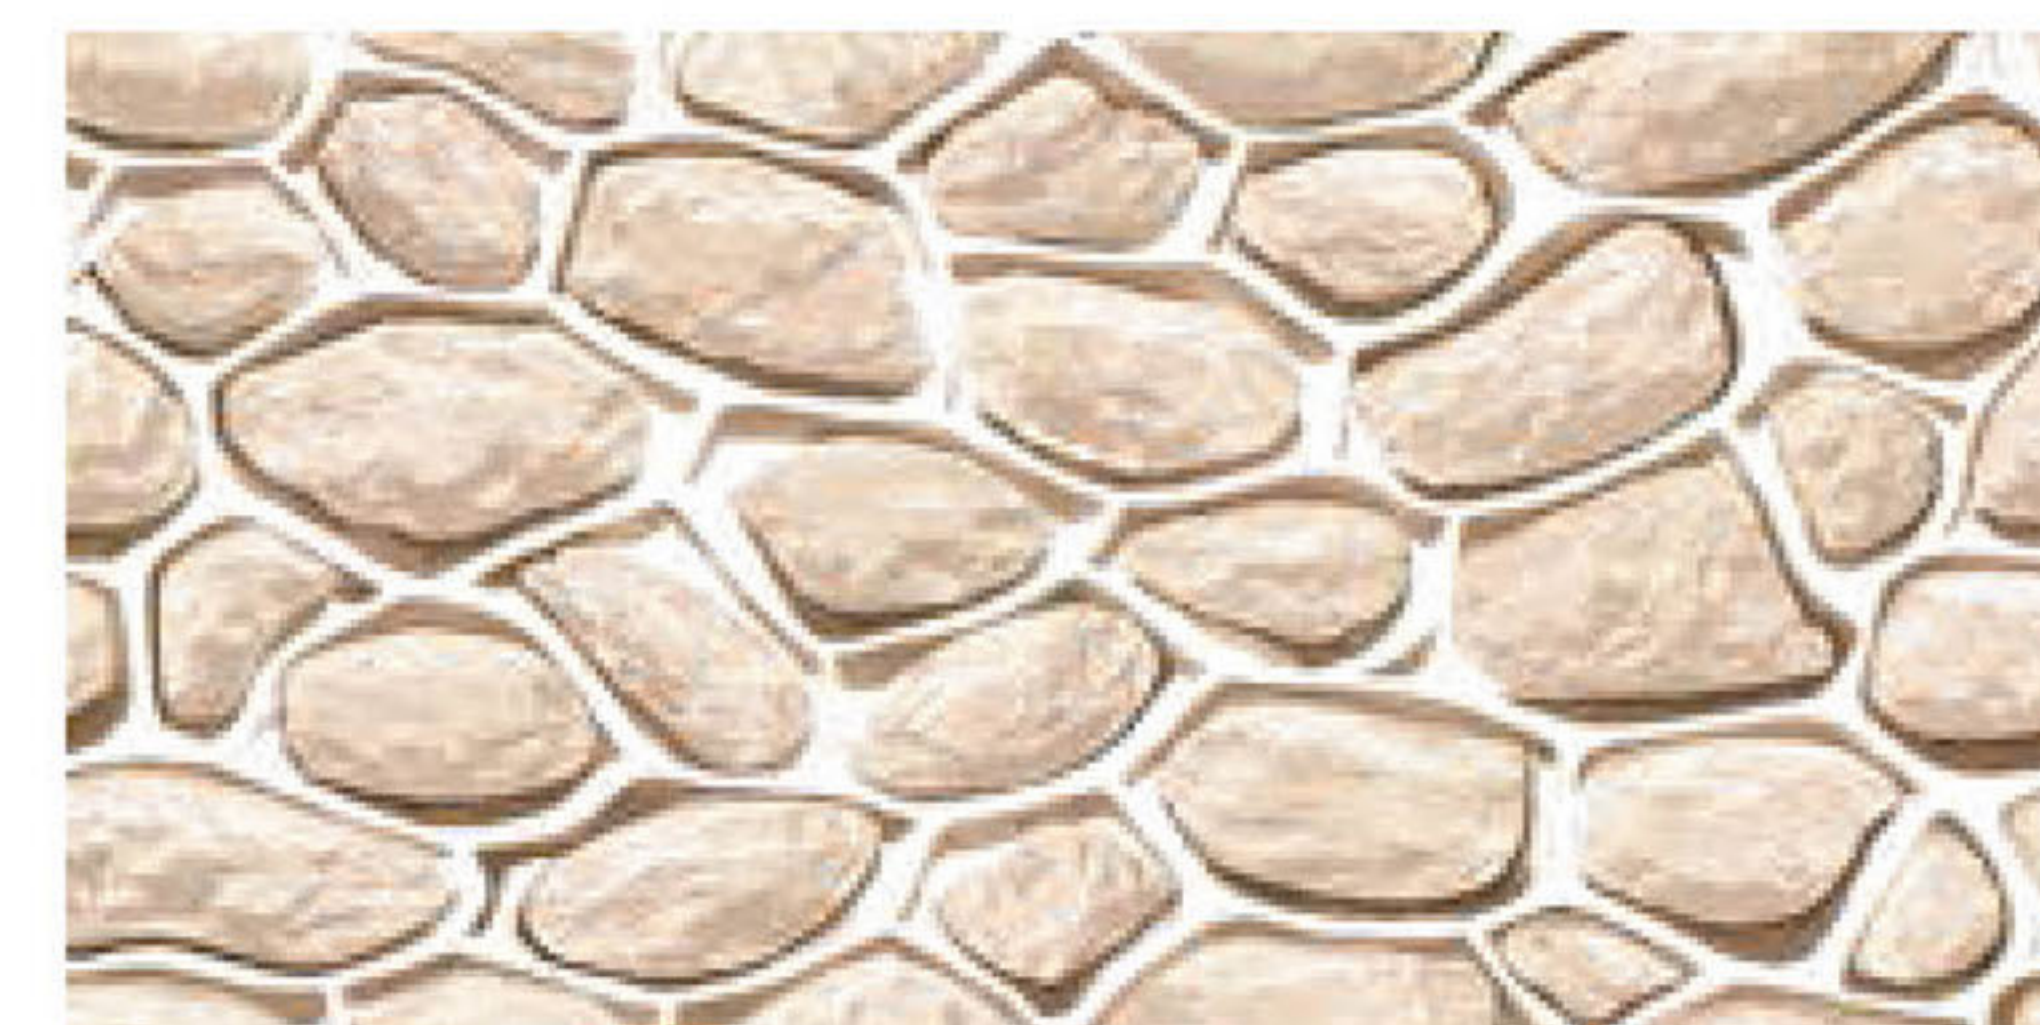

300x600mm
Matt

HIGH DEPTH
ELEVATION
WALL TILES

5204

300x600mm
Matt

HIGH DEPTH
ELEVATION
WALL TILES

5205

300x600mm
Matt

HIGH DEPTH
ELEVATION
WALL TILES