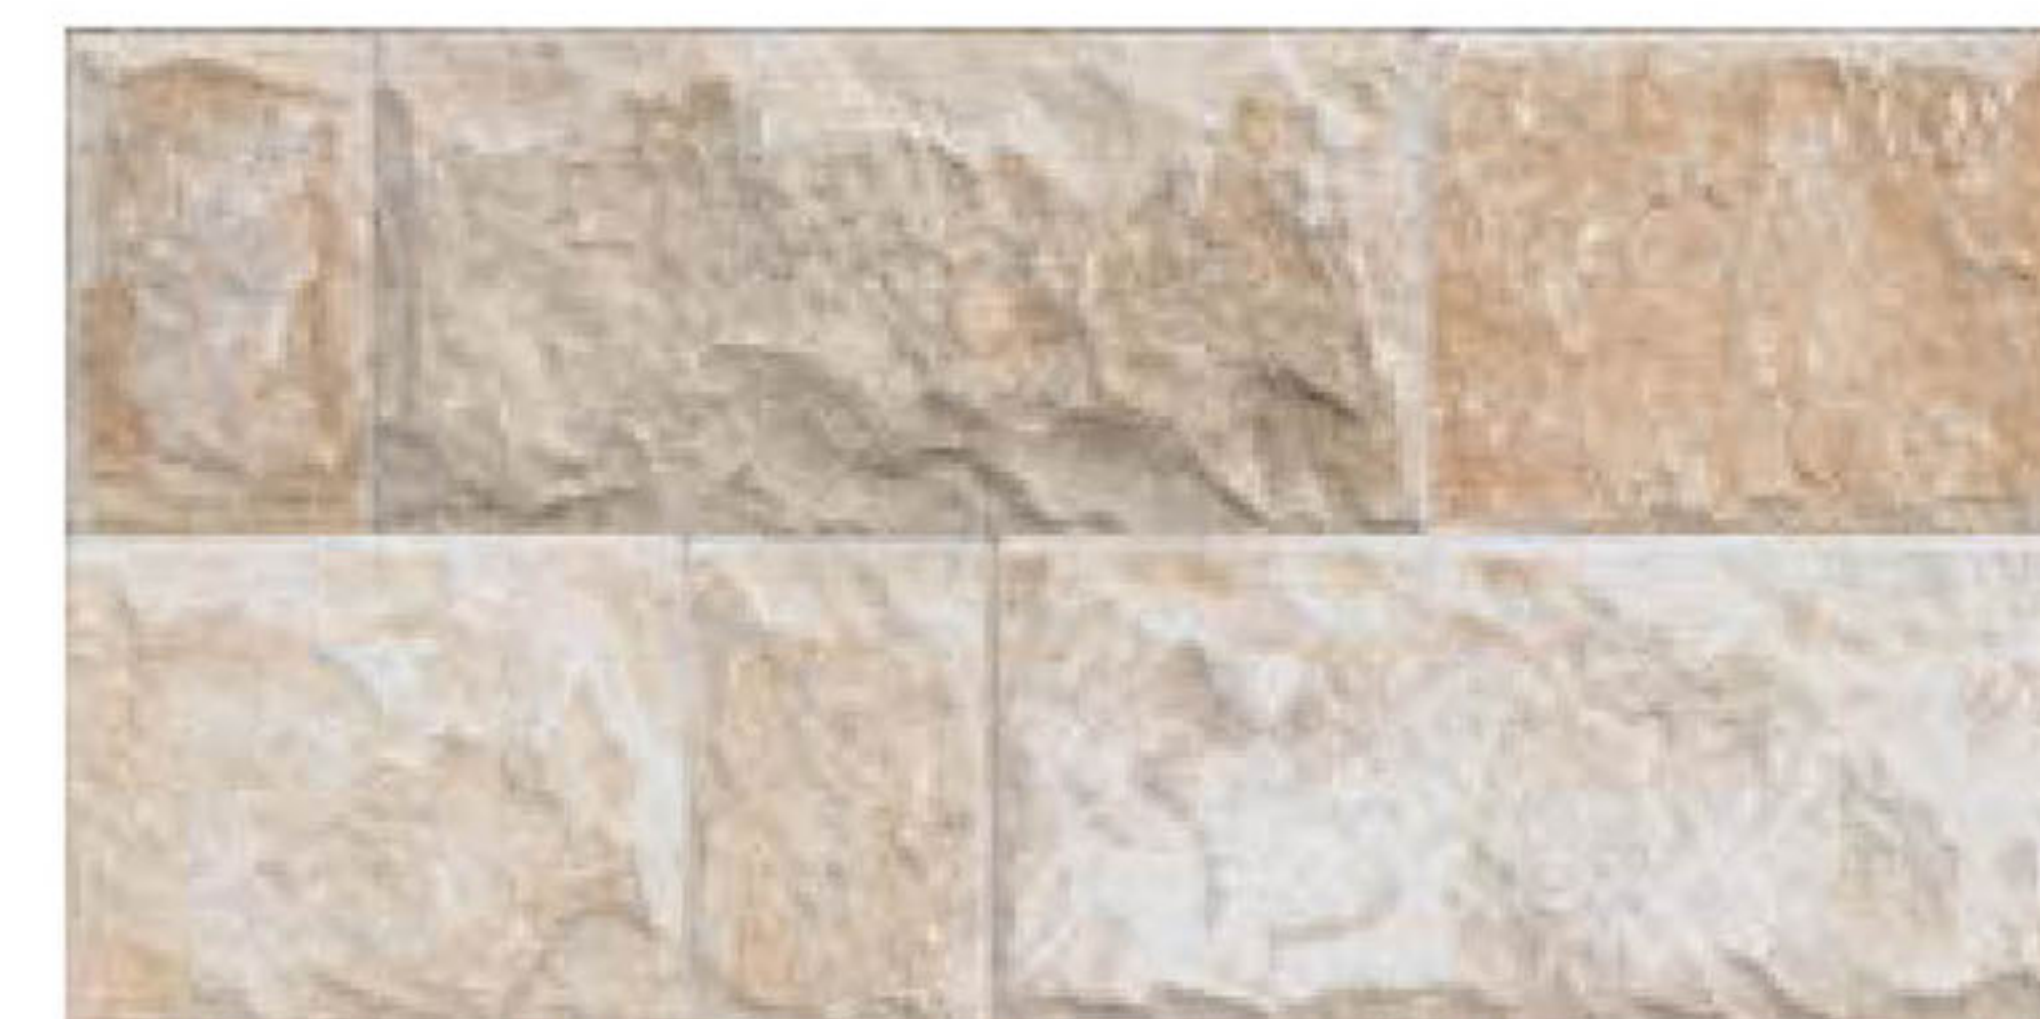

5603

300x600mm
Matt