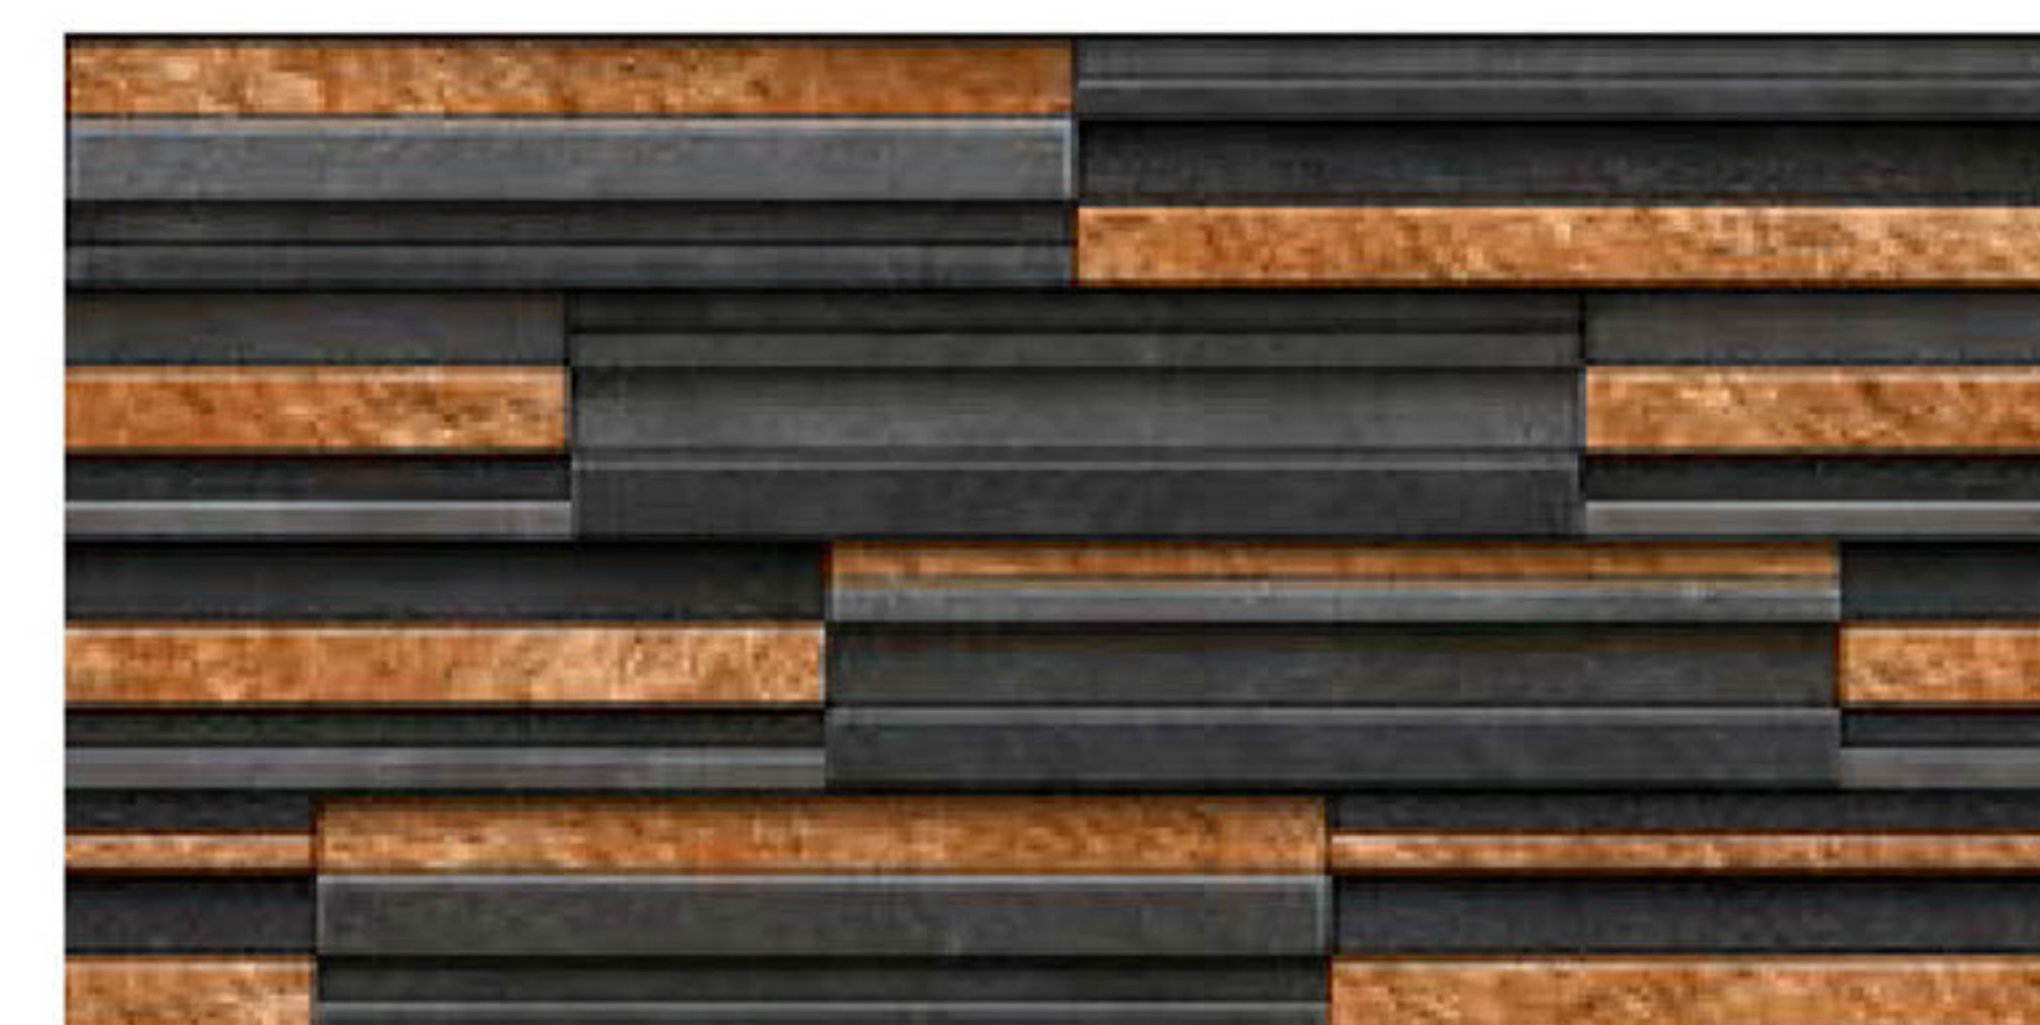

6413

300x600mm
Matt