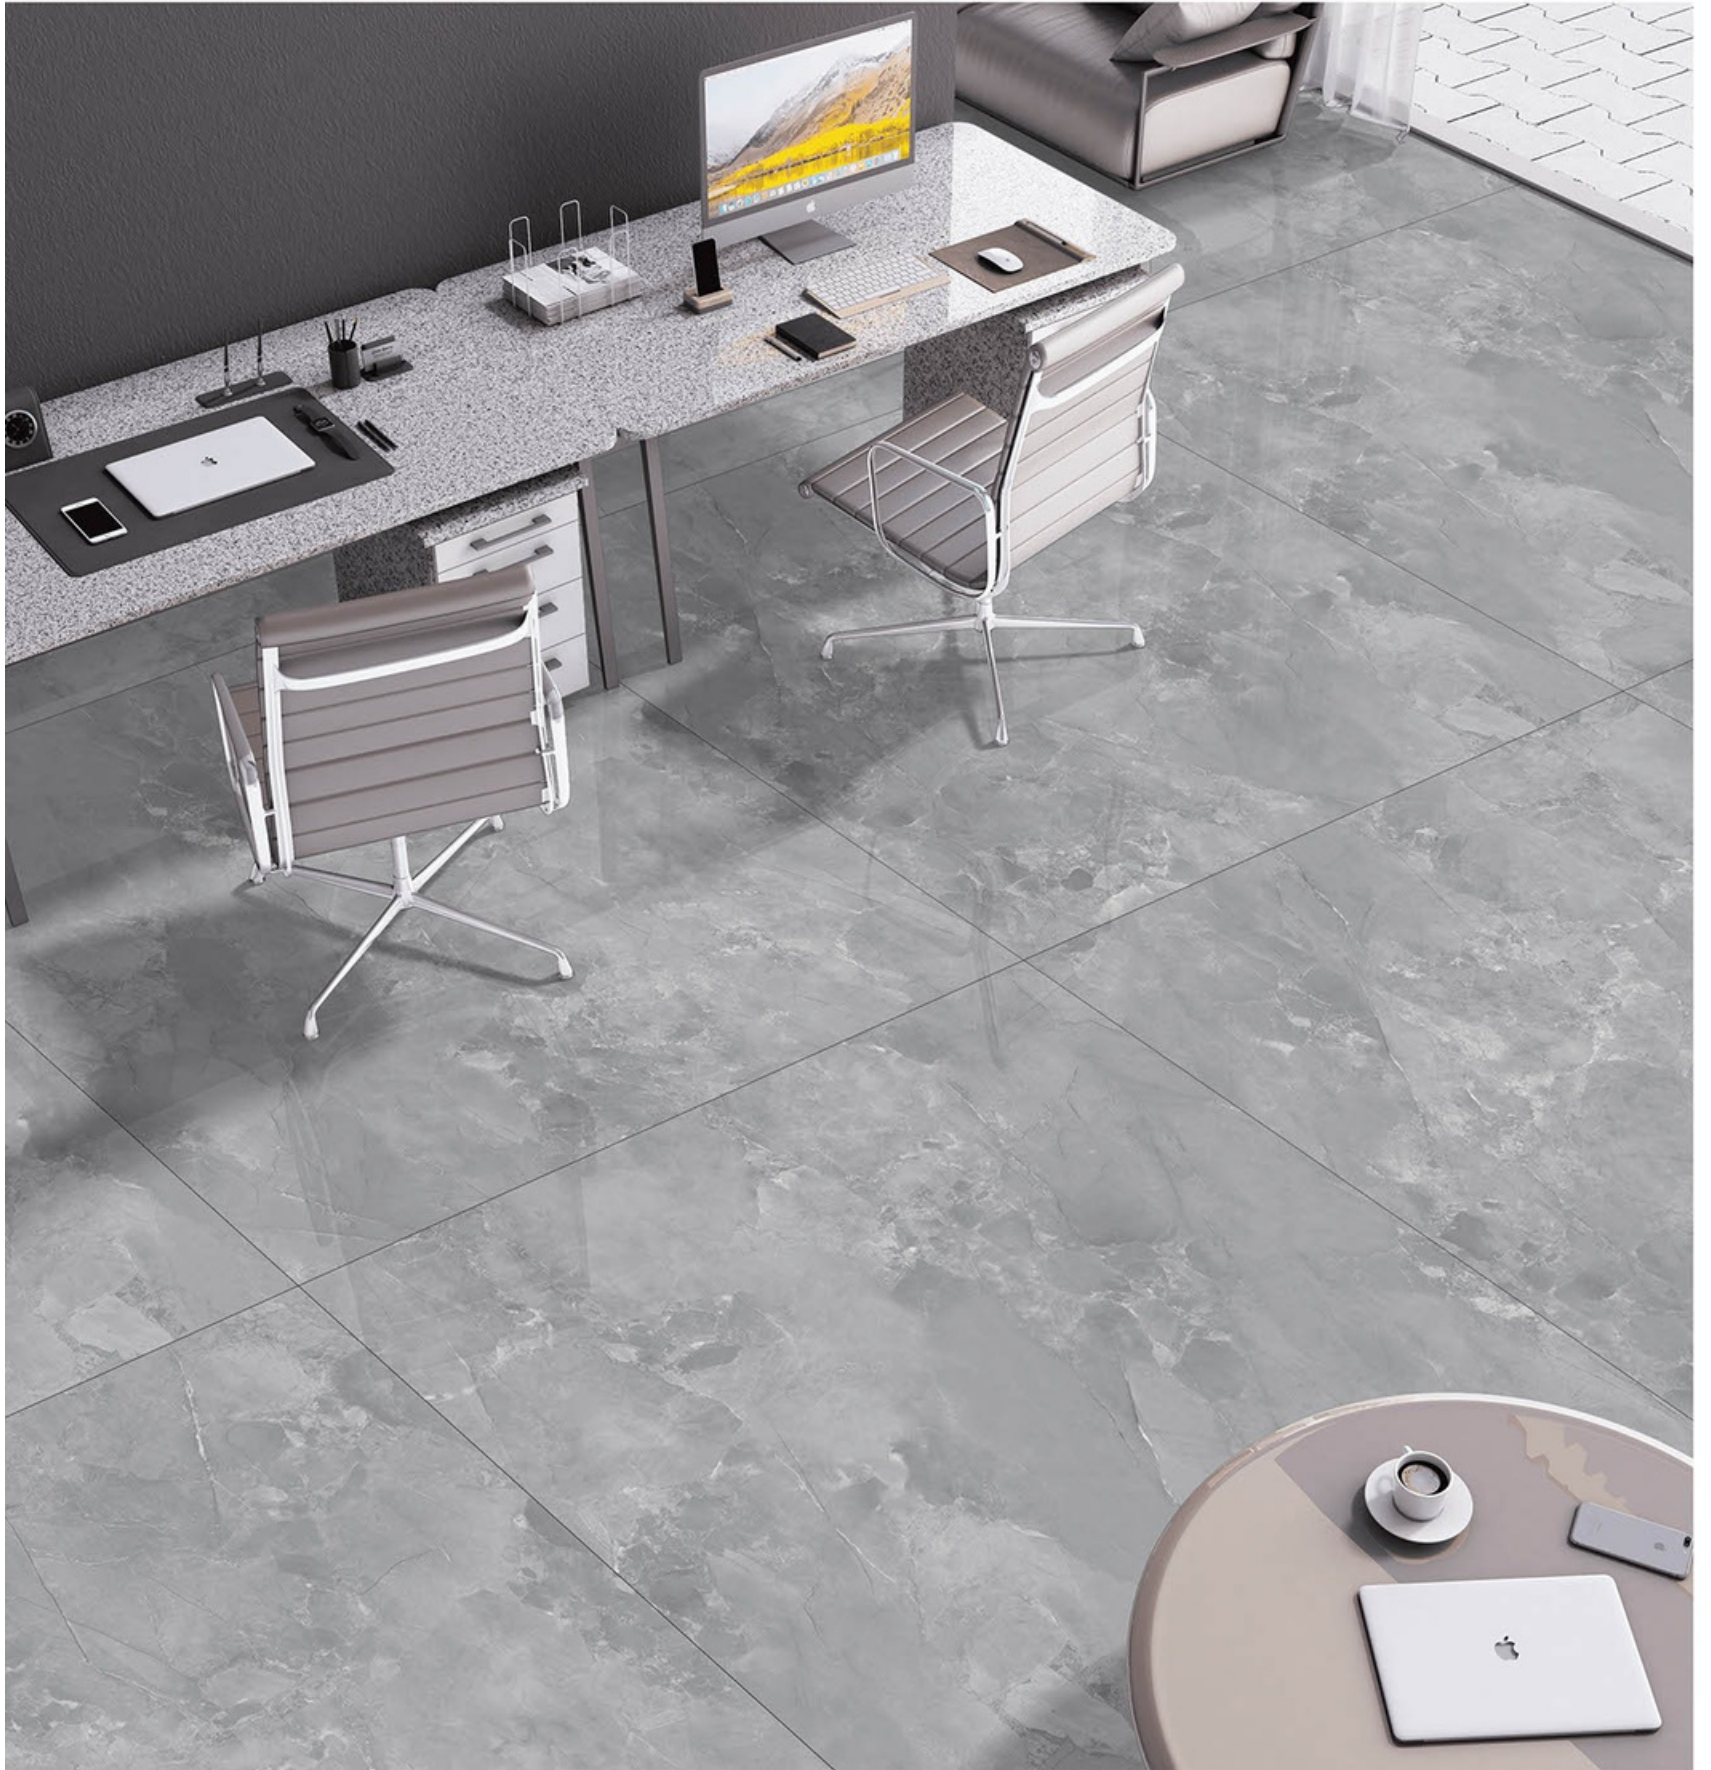

CONCEPT OF FITZ GRIS