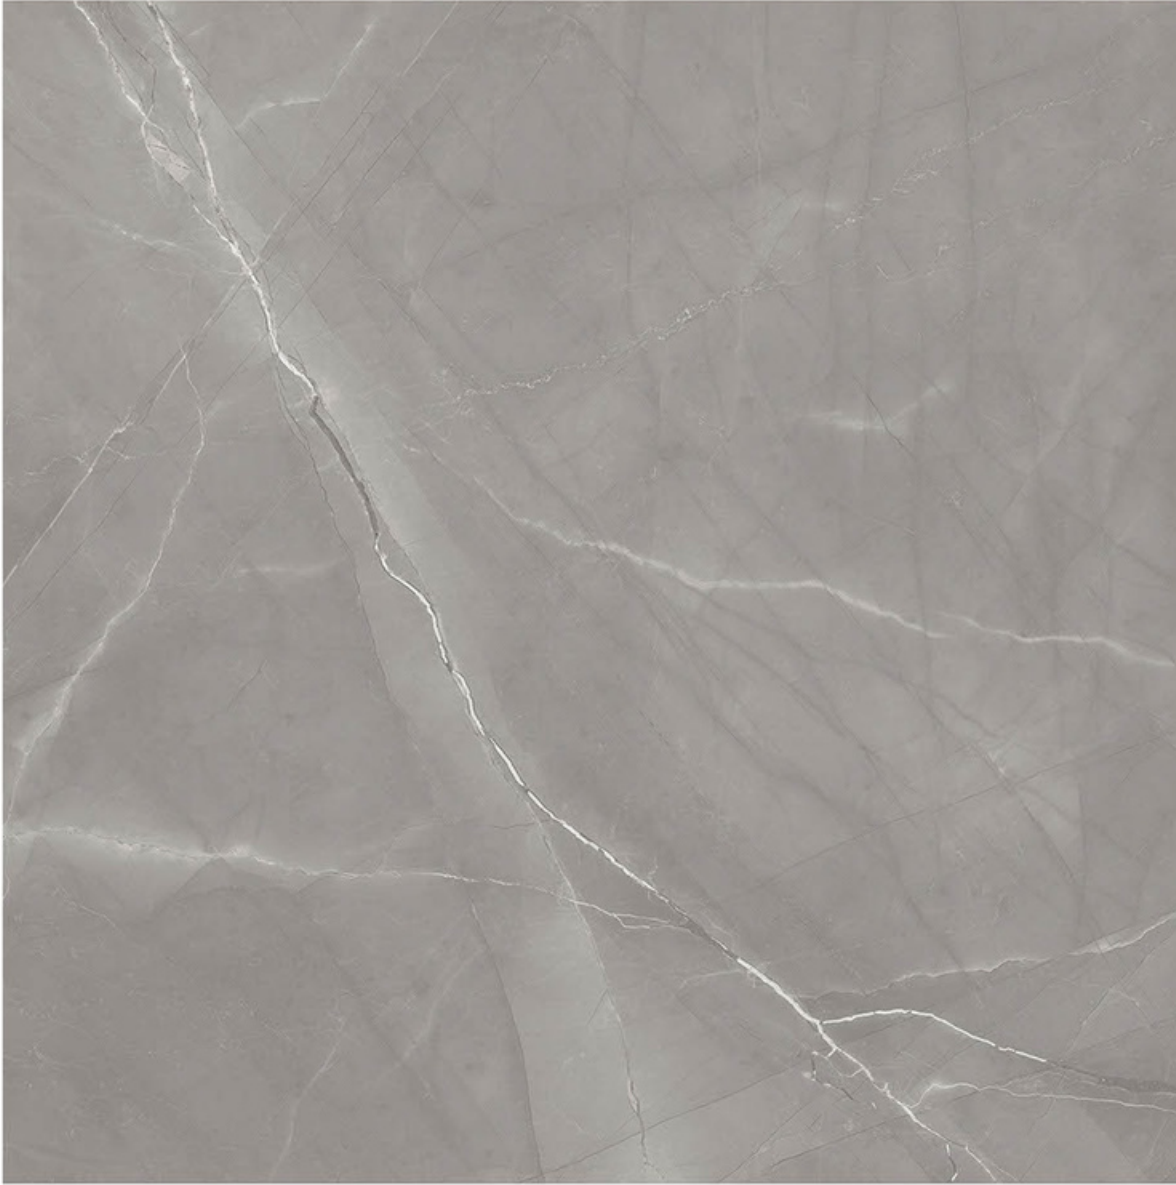

ARMANI ASIAGO

GLOSSY