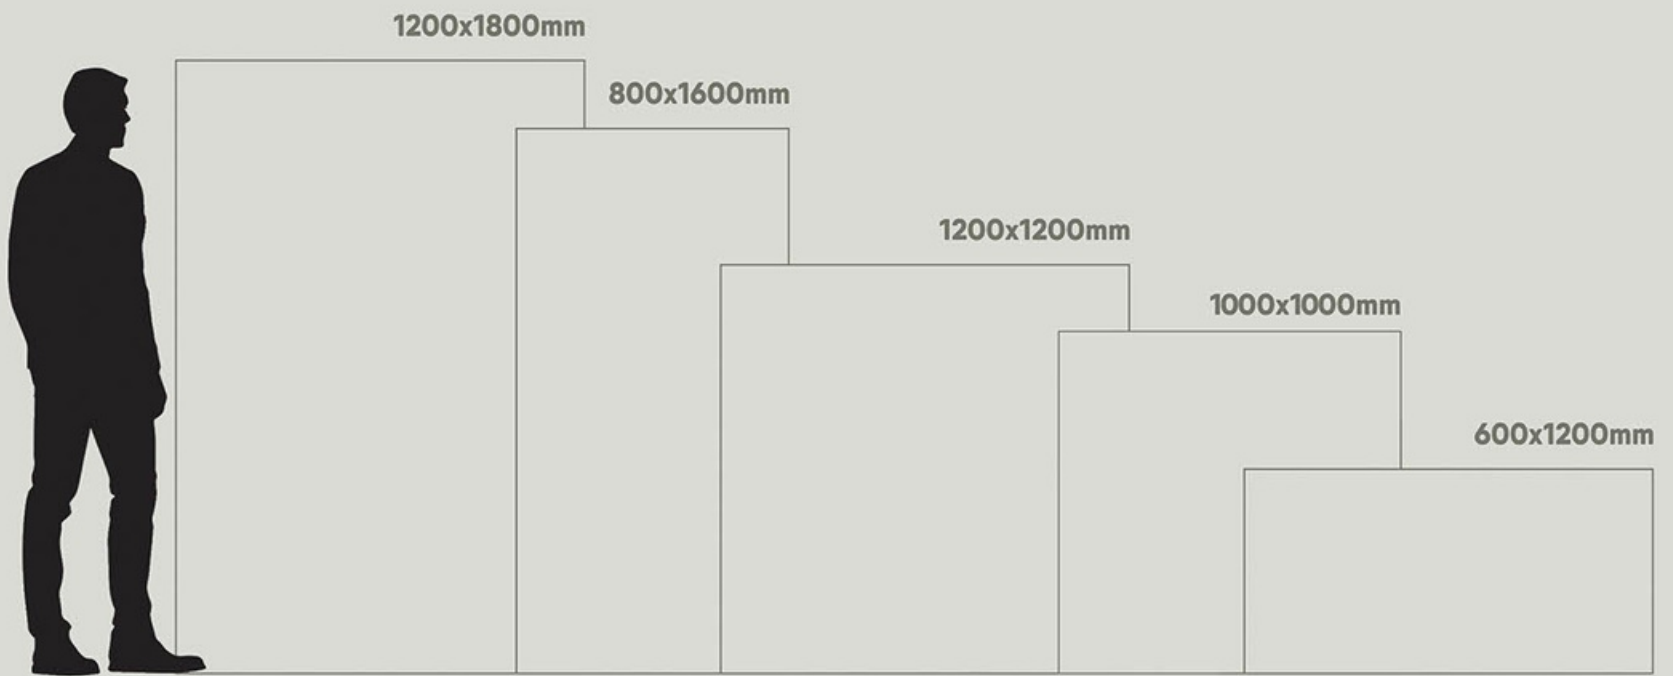

1200x1200 —
1000x1000 —

CREATIVE FROM ITS CORE

1200x1200mm

1000x1000mm

fantastic formats

Taking into account the new demands of the world of architecture and interior design, we are launching new formats of slim slab marble tiles in large dimensions of 120x120cm & 100x100cm by expanding its range of technical solutions & innovation for better lifestyle.