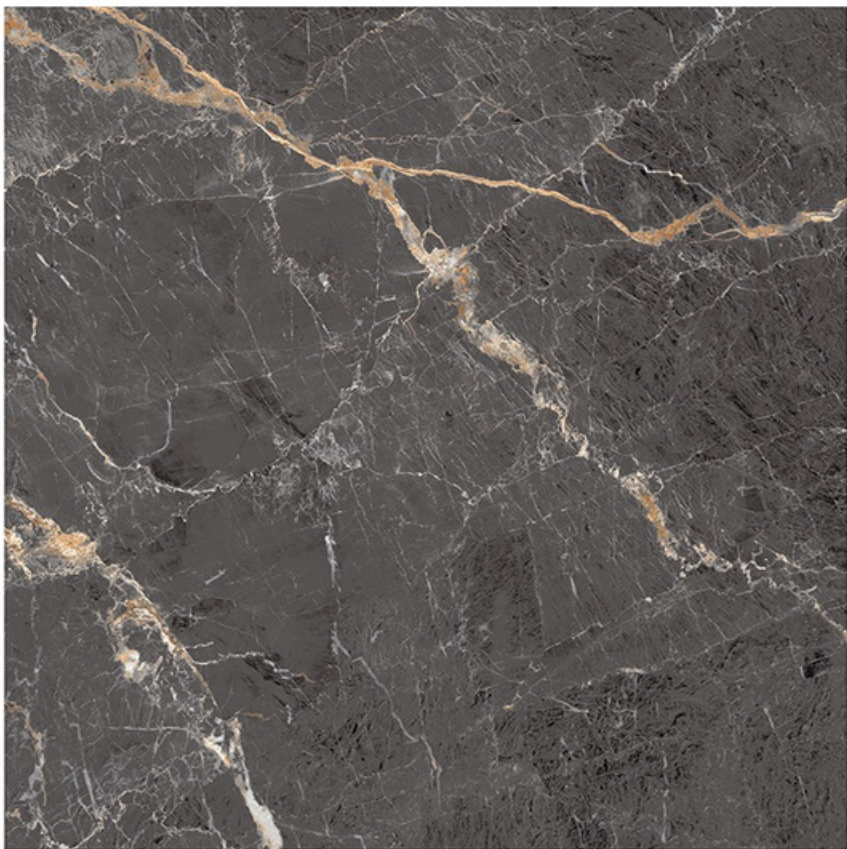

HIGH GLOSS

RANDOM

OSIRIS GREY

HIGH GLOSS

RANDOM

**next
generation
marble
slab**

R

RUSTIC