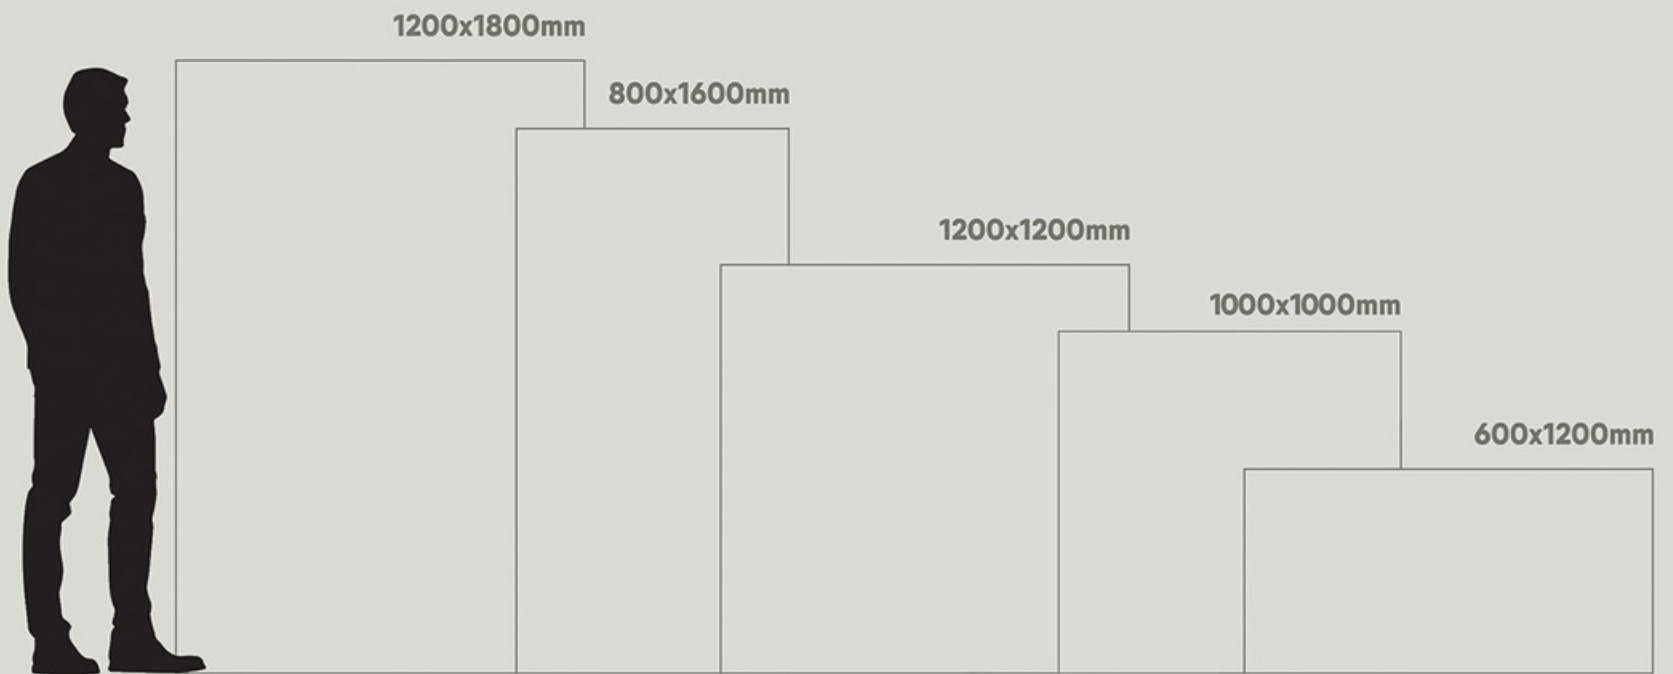

1200x1200 —
1000x1000 —

CREATIVE
FROM
ITS
CORE

1200x1200mm

1000x1000mm

fantastic formats

Taking into account the new demands of the world of architecture and interior design, we are launching new formats of slim slab marble tiles in large dimensions of 120x120cm & 100x100cm by expanding its range of technical solutions & innovation for better lifestyle.