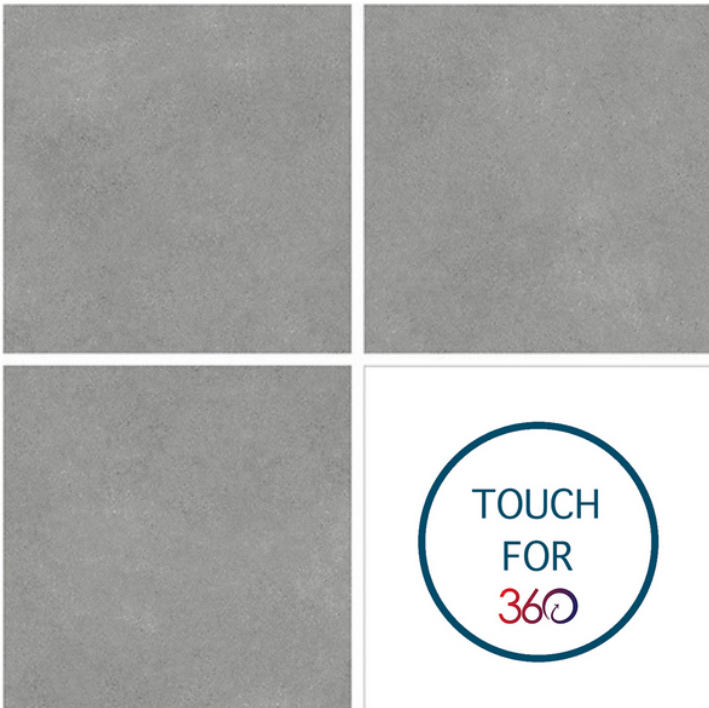

DUST GREY

RUSTIC

RANDOM