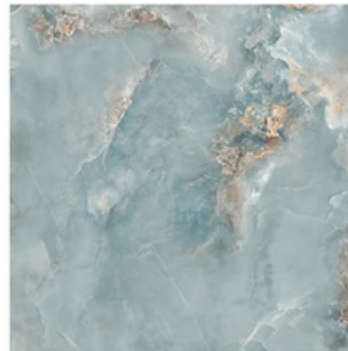

**next
generation
marble
slab**

ALMOND GREEN

SP.COLOUR

RANDOM

AQUAMARINA

SP.COLOUR

RANDOM

BRECCIA AURORA