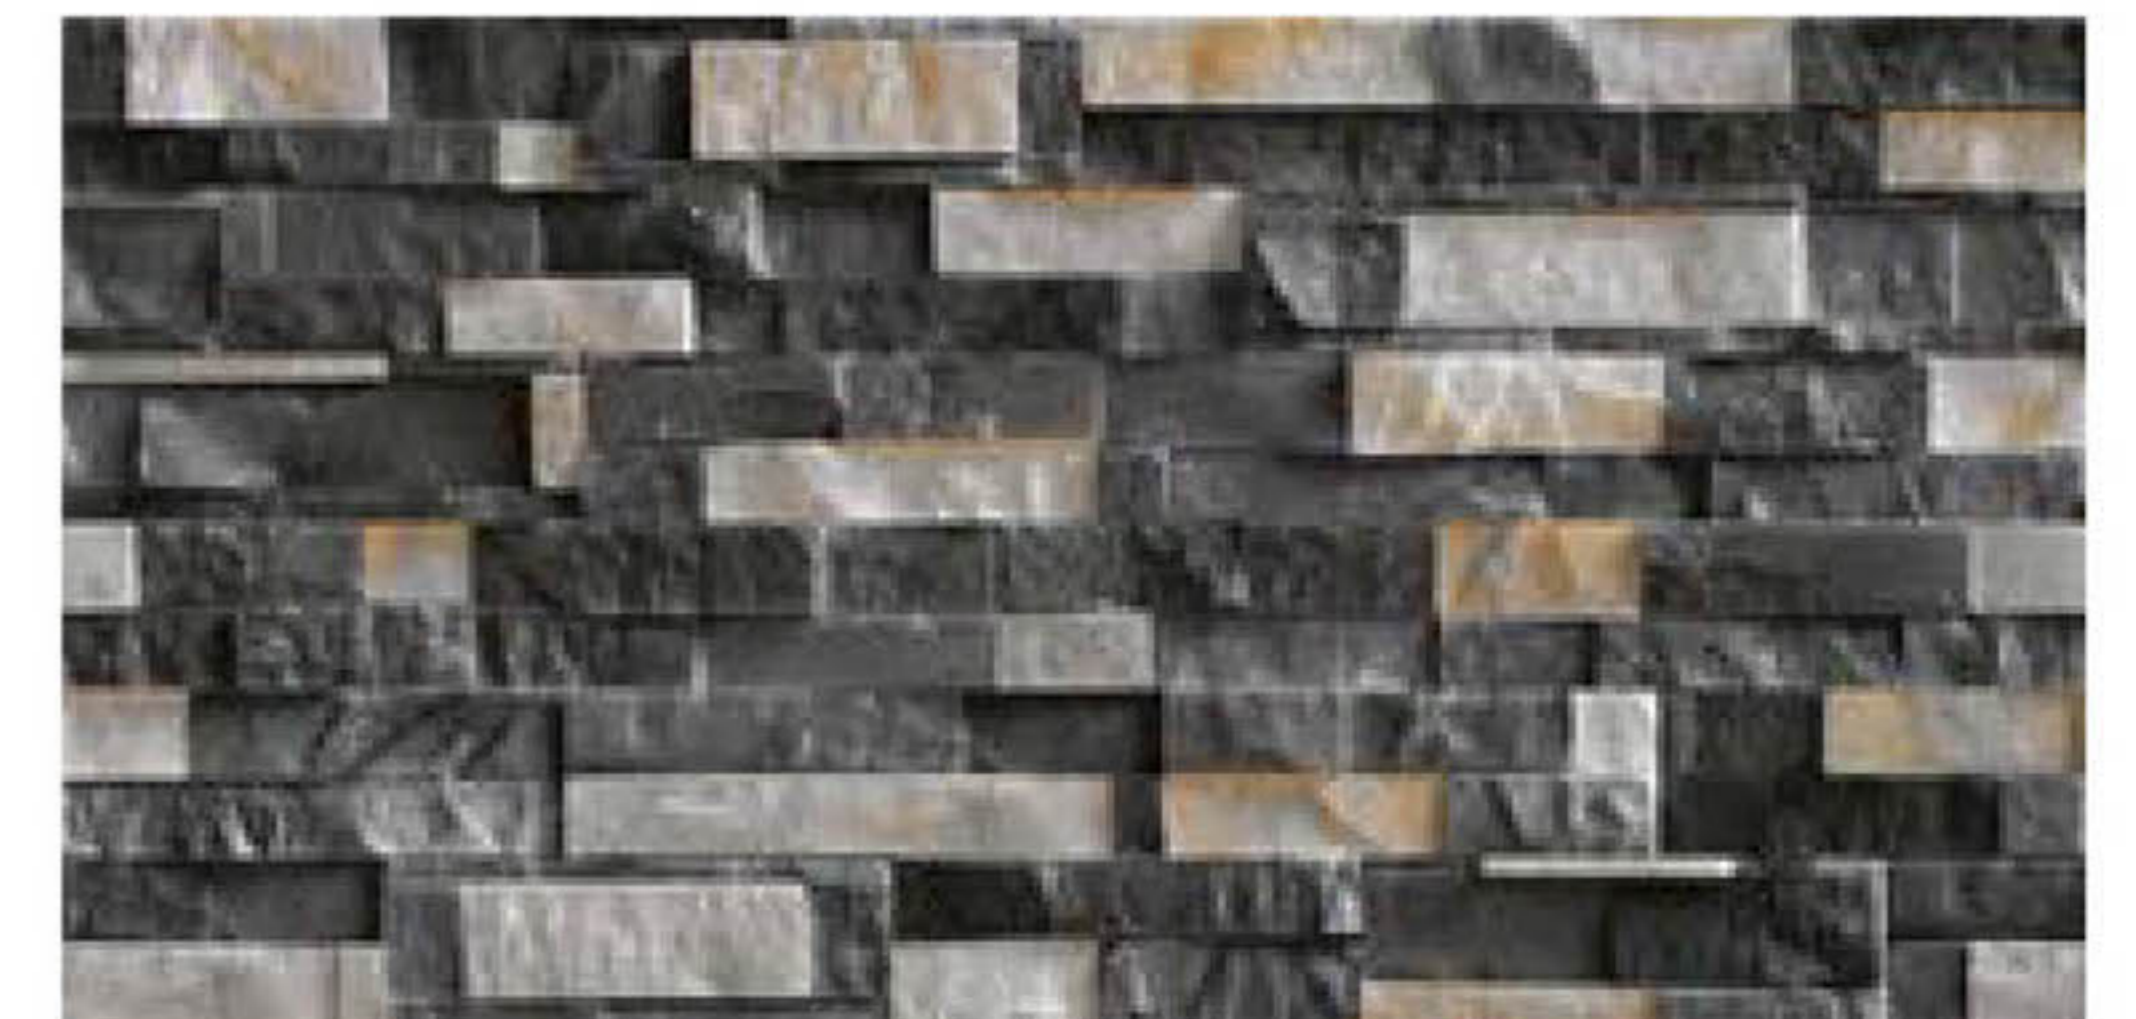

7410

300x600mm
Matt