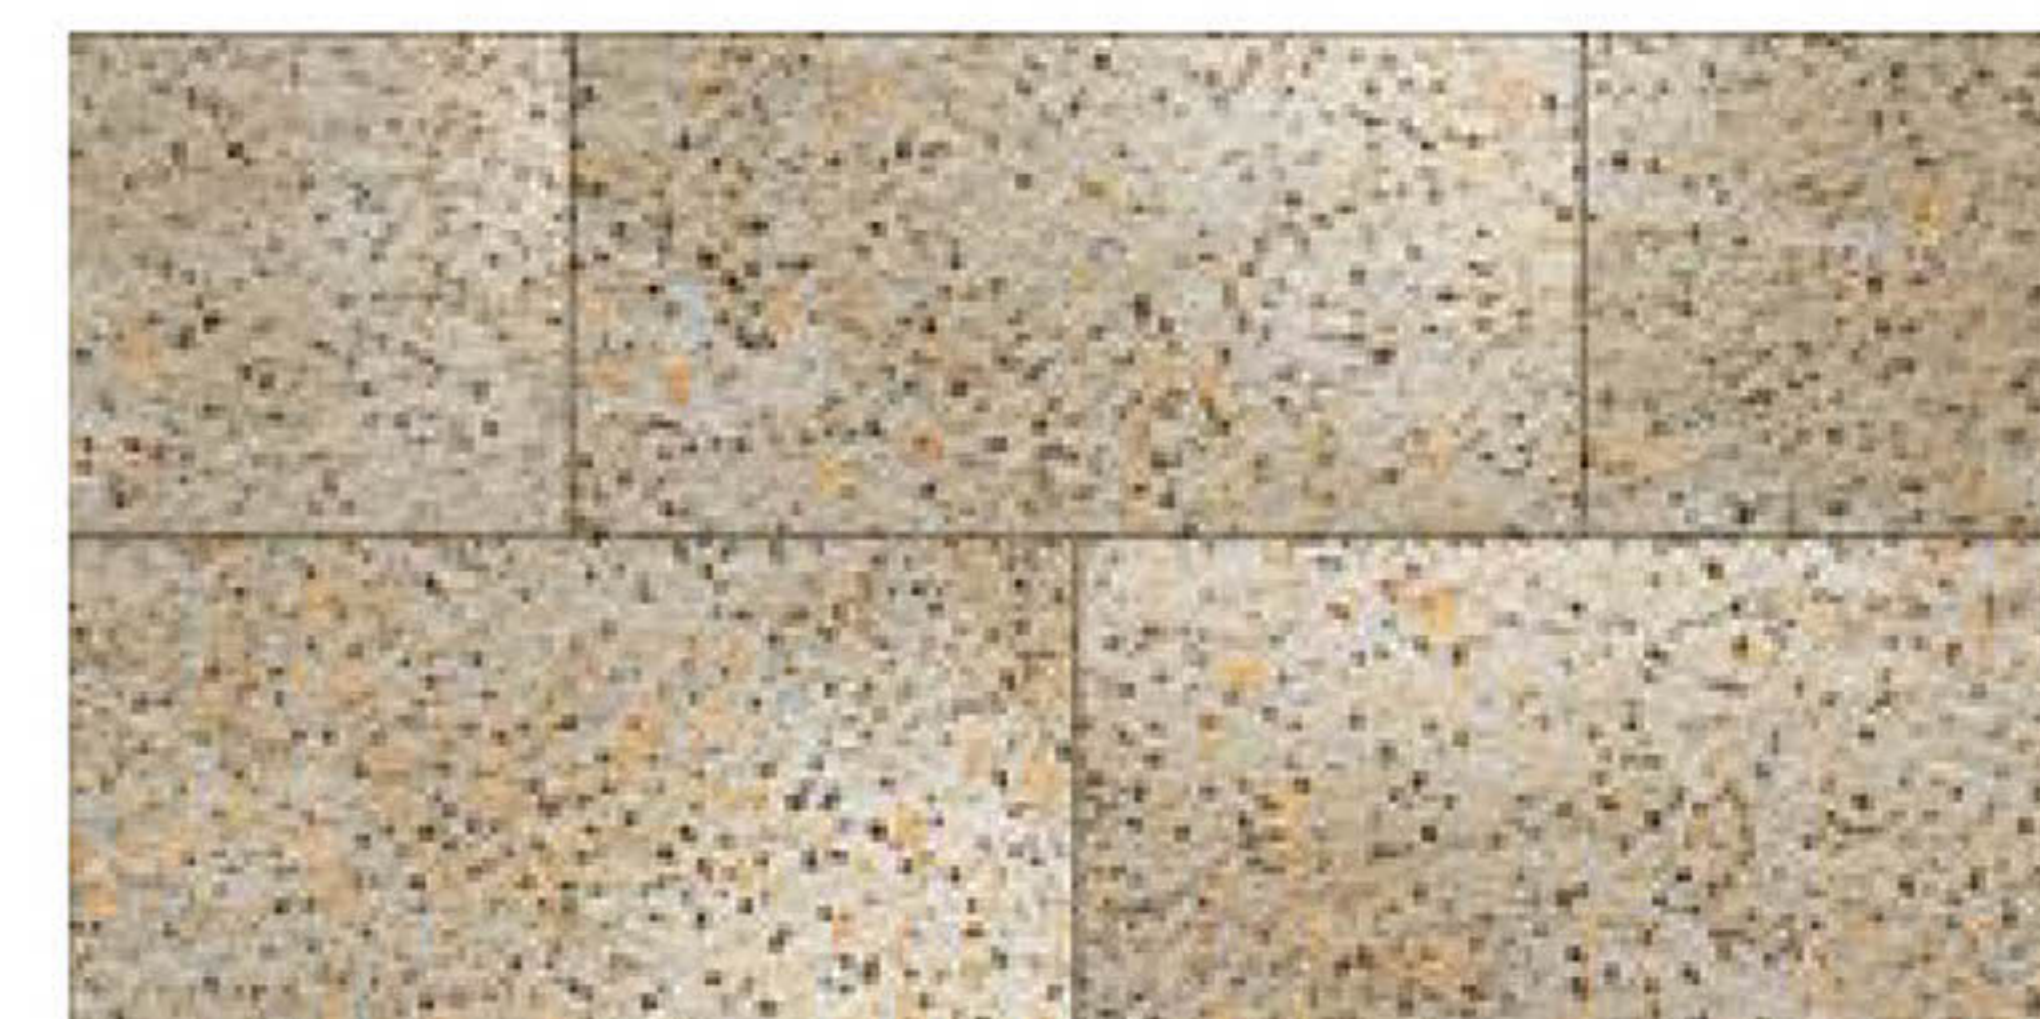

7503

300x600mm
Matt

HIGH DEPTH
ELEVATION
WALL TILES

7504

300x600mm
Matt

HIGH DEPTH
ELEVATION
WALL TILES

7505

300x600mm
Matt