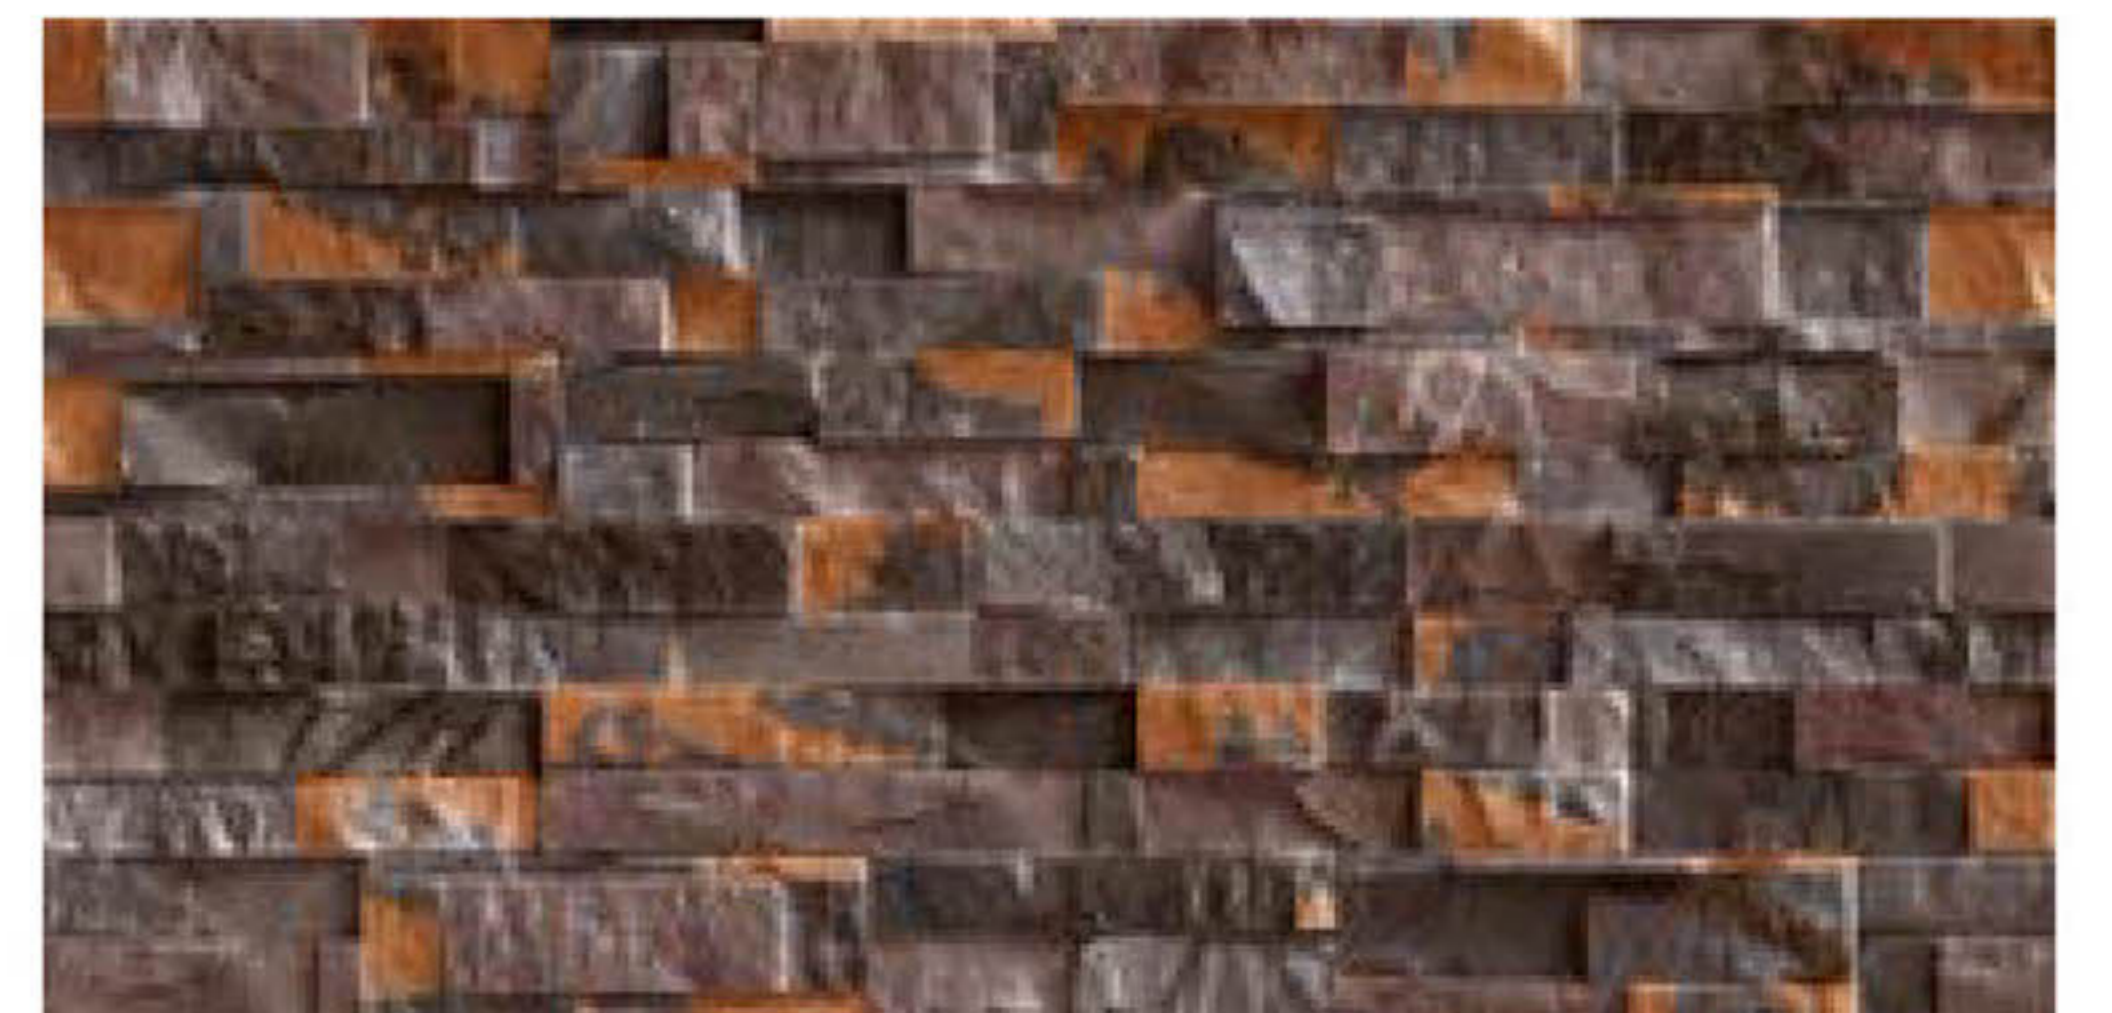

300x600mm
Matt

HIGH DEPTH
ELEVATION
WALL TILES

7413

300x600mm
Matt

HIGH DEPTH
ELEVATION
WALL TILES

7414

300x600mm
Matt

HIGH DEPTH
ELEVATION
WALL TILES