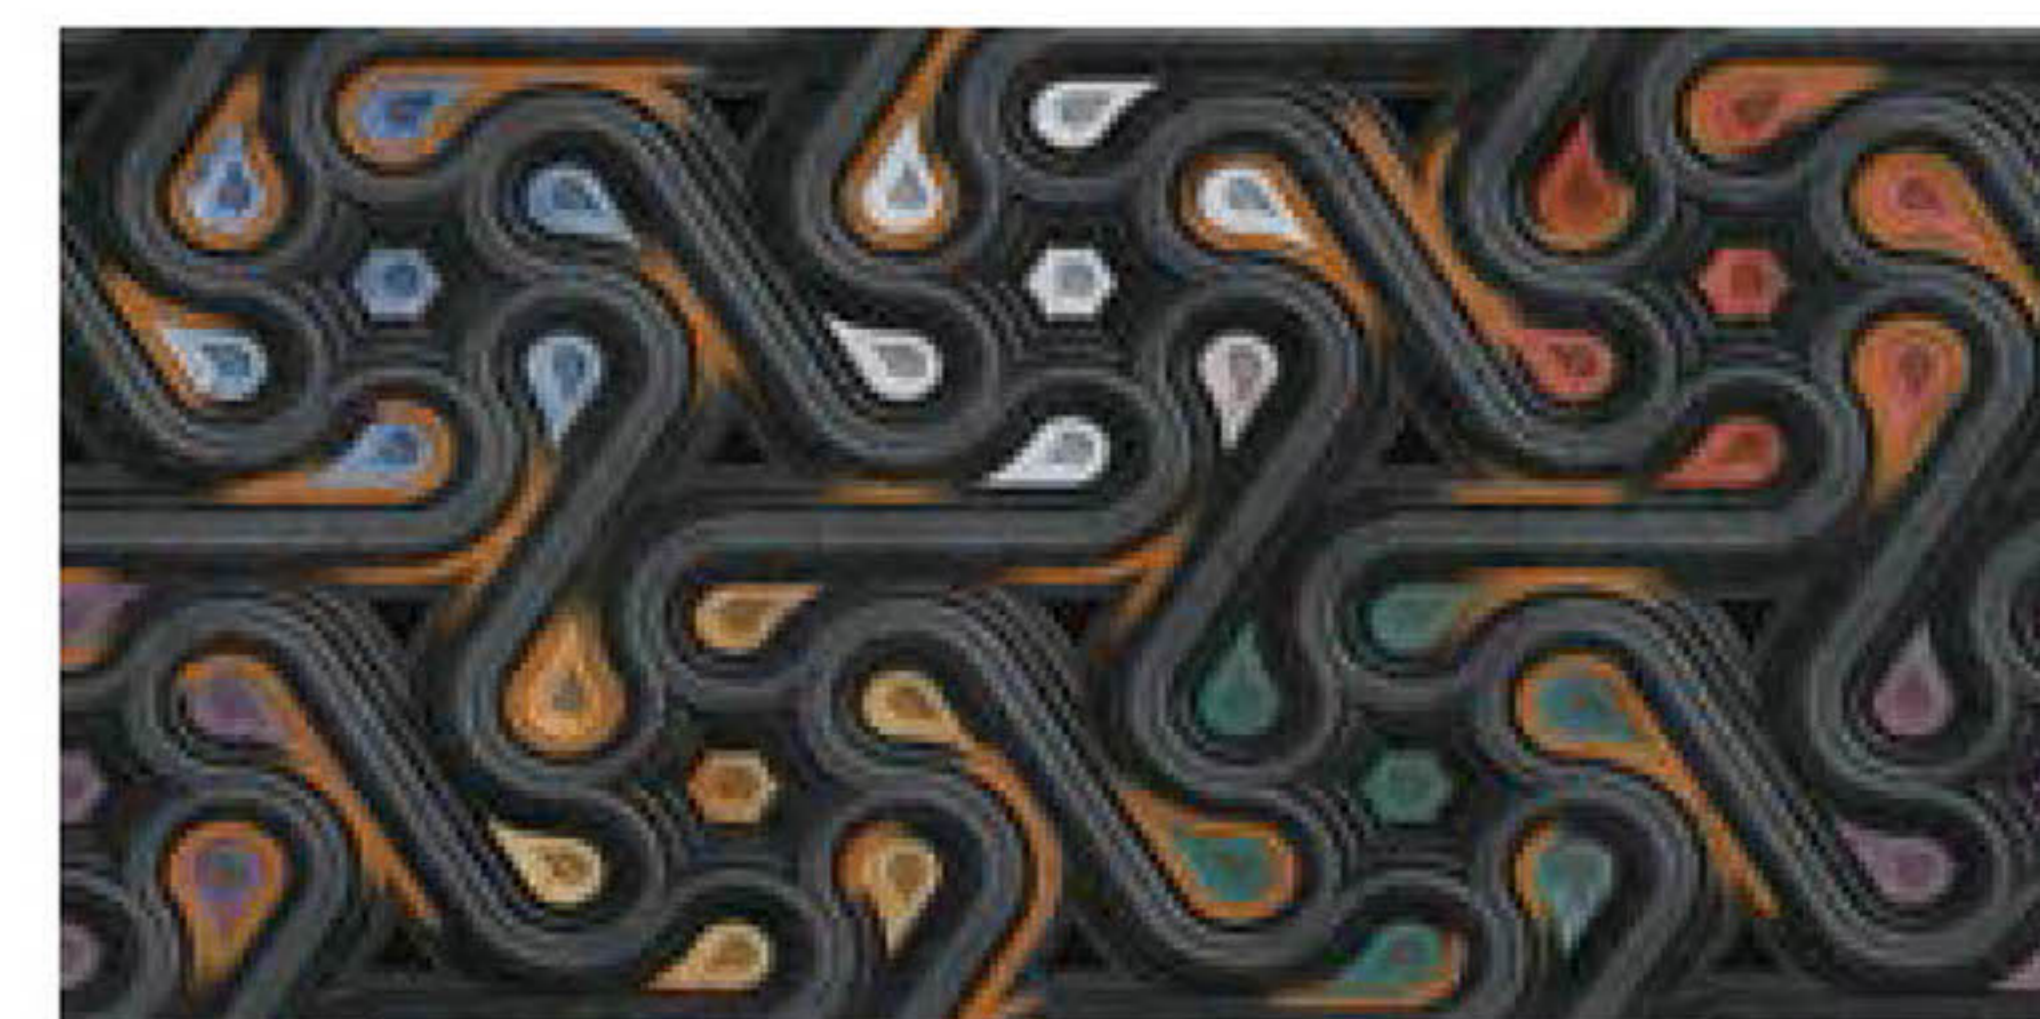

8504

300x600mm
Matt