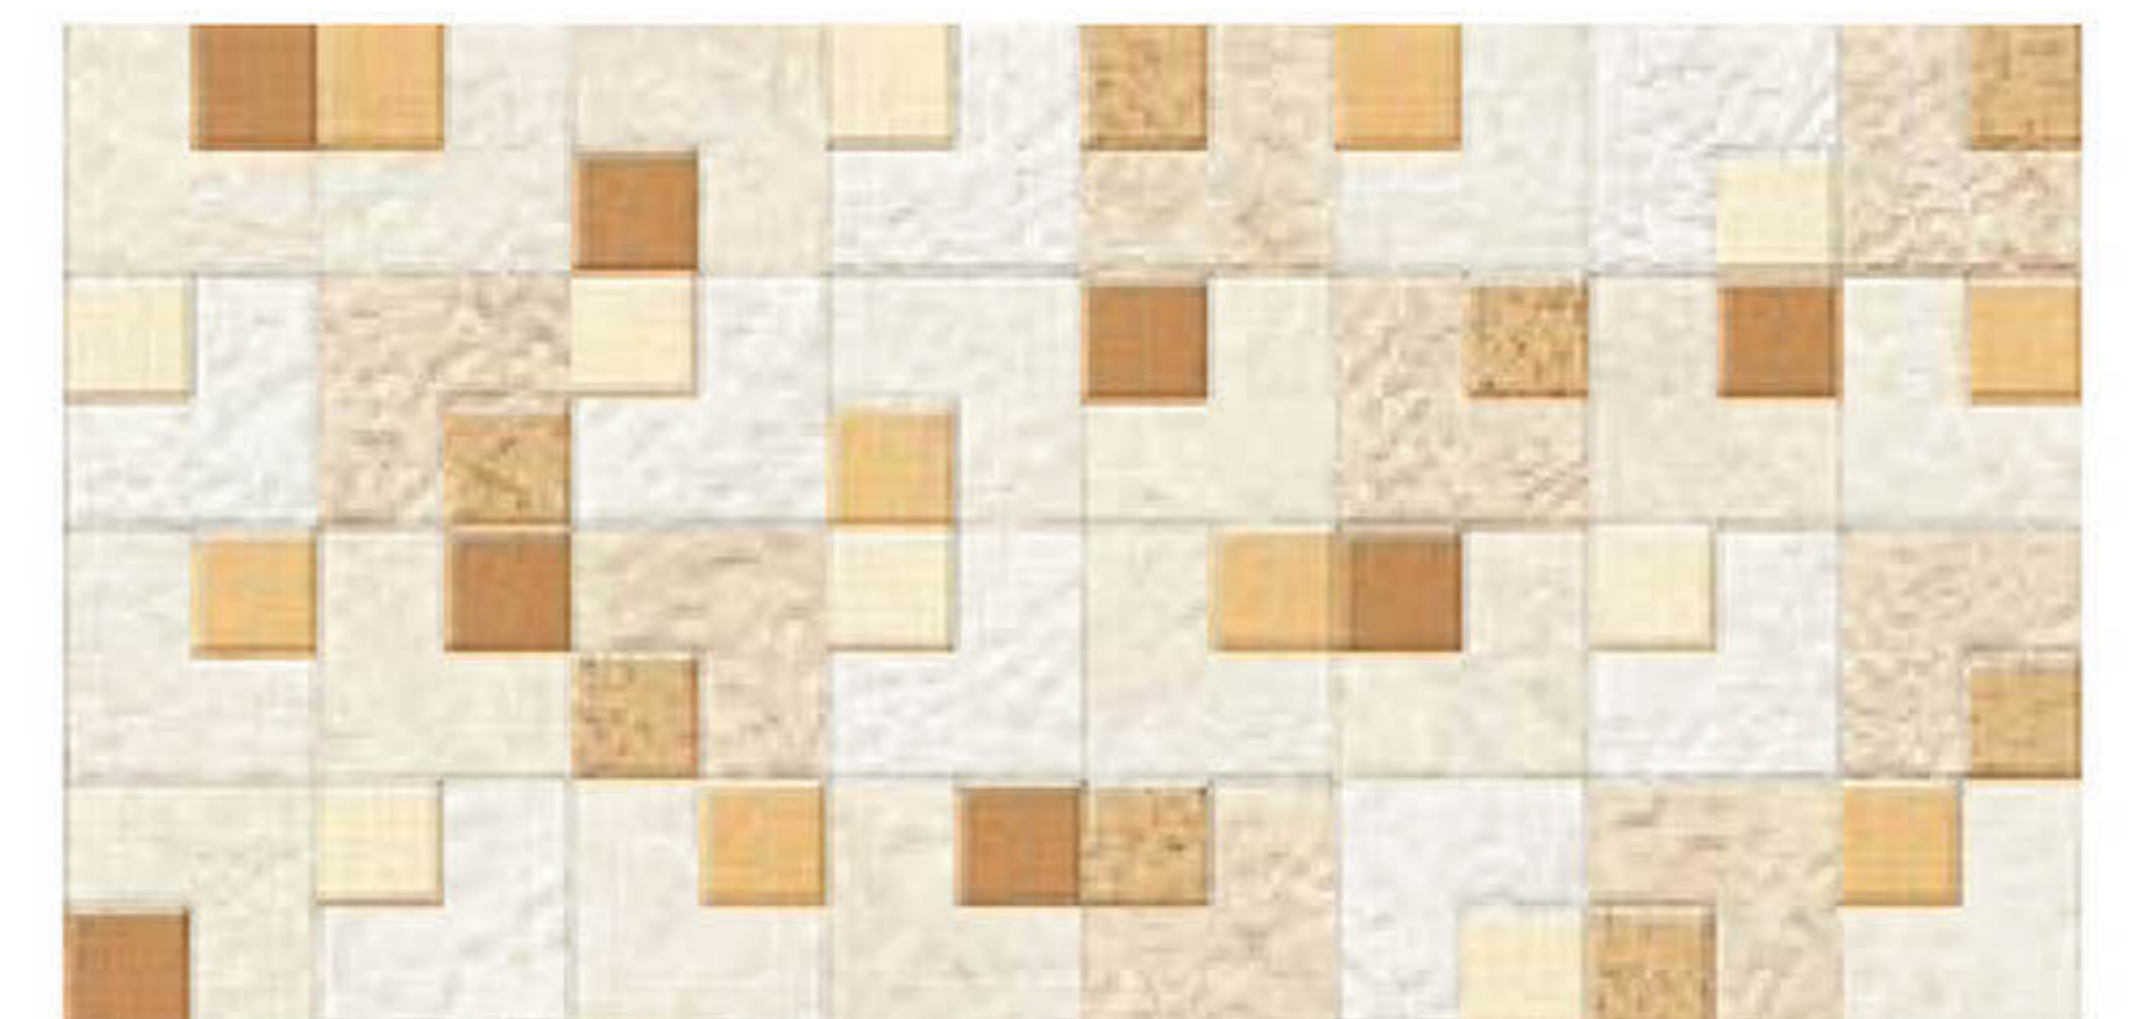

8106

300x600mm
Matt