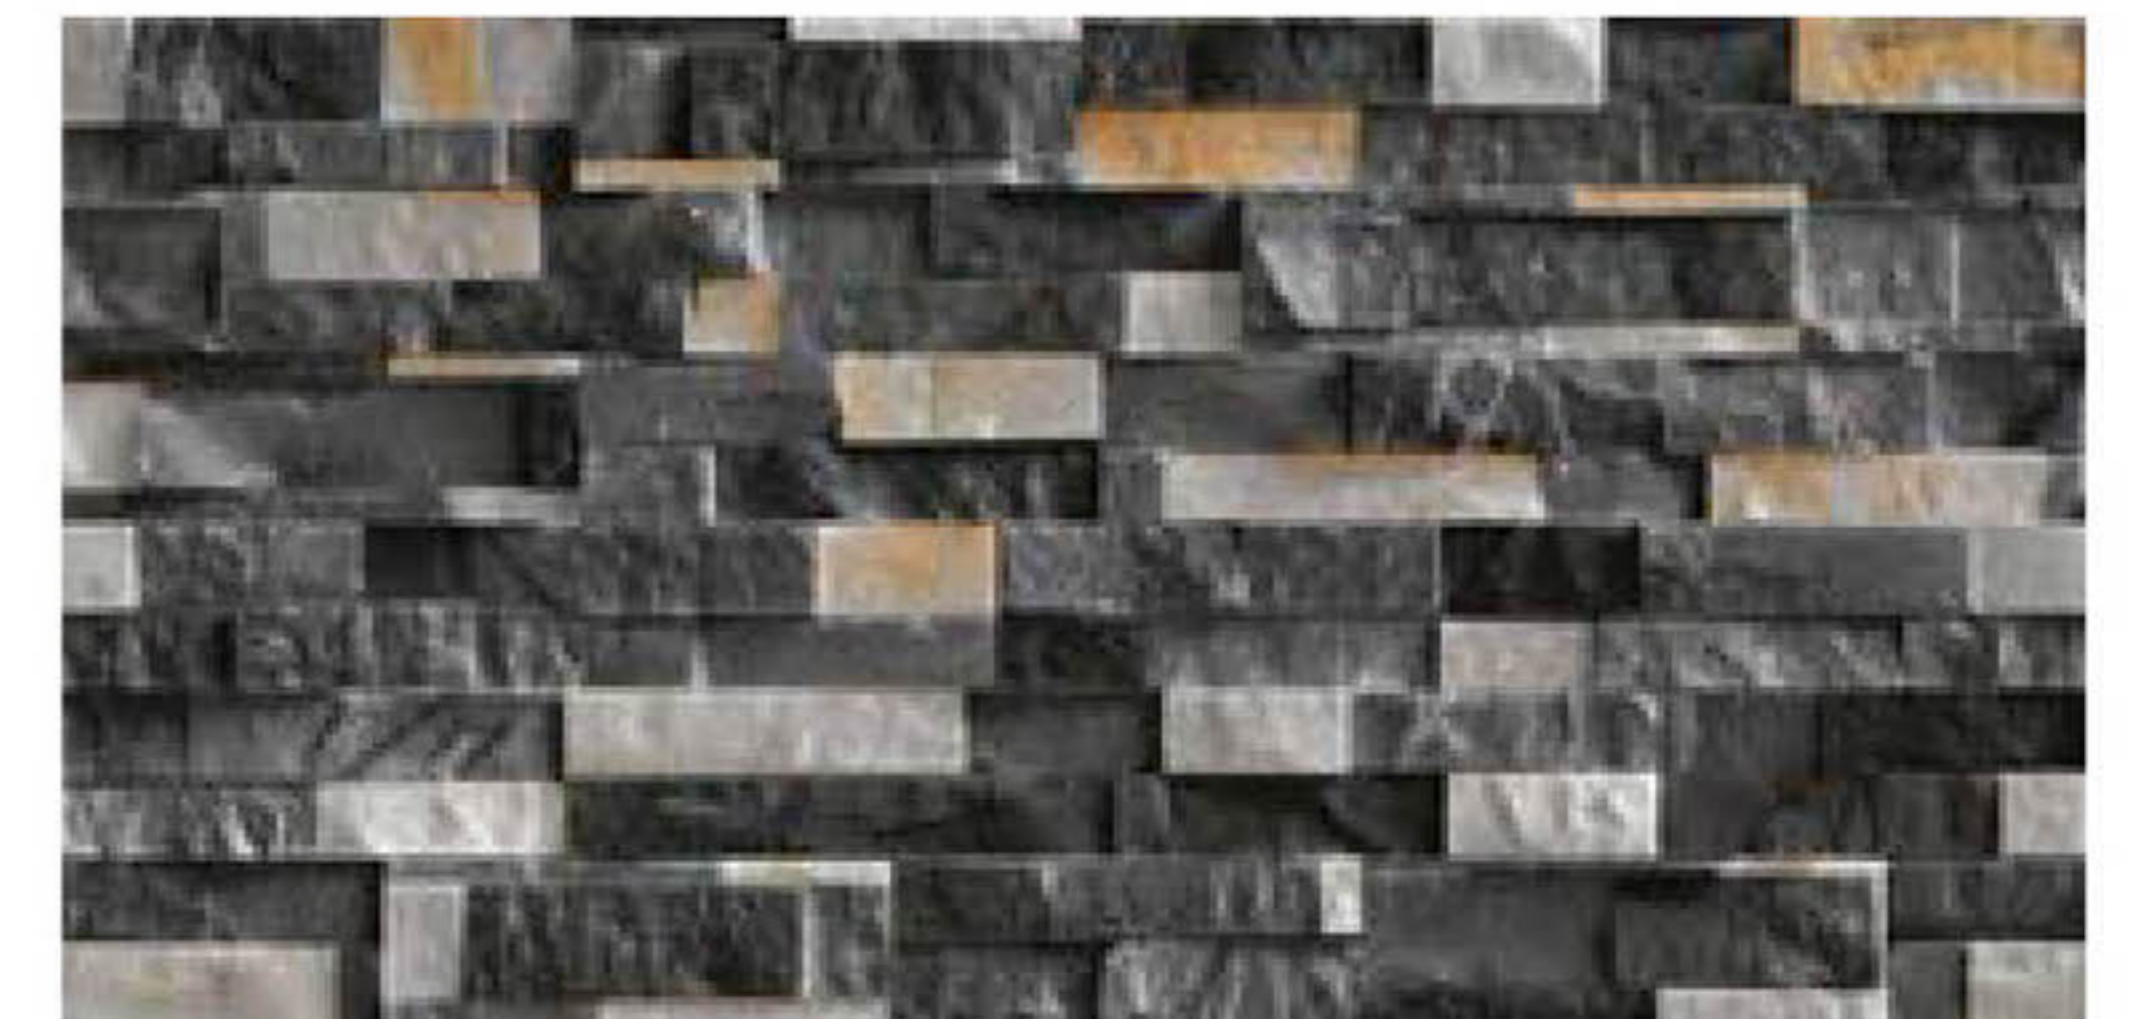

7410

300x600mm
Matt