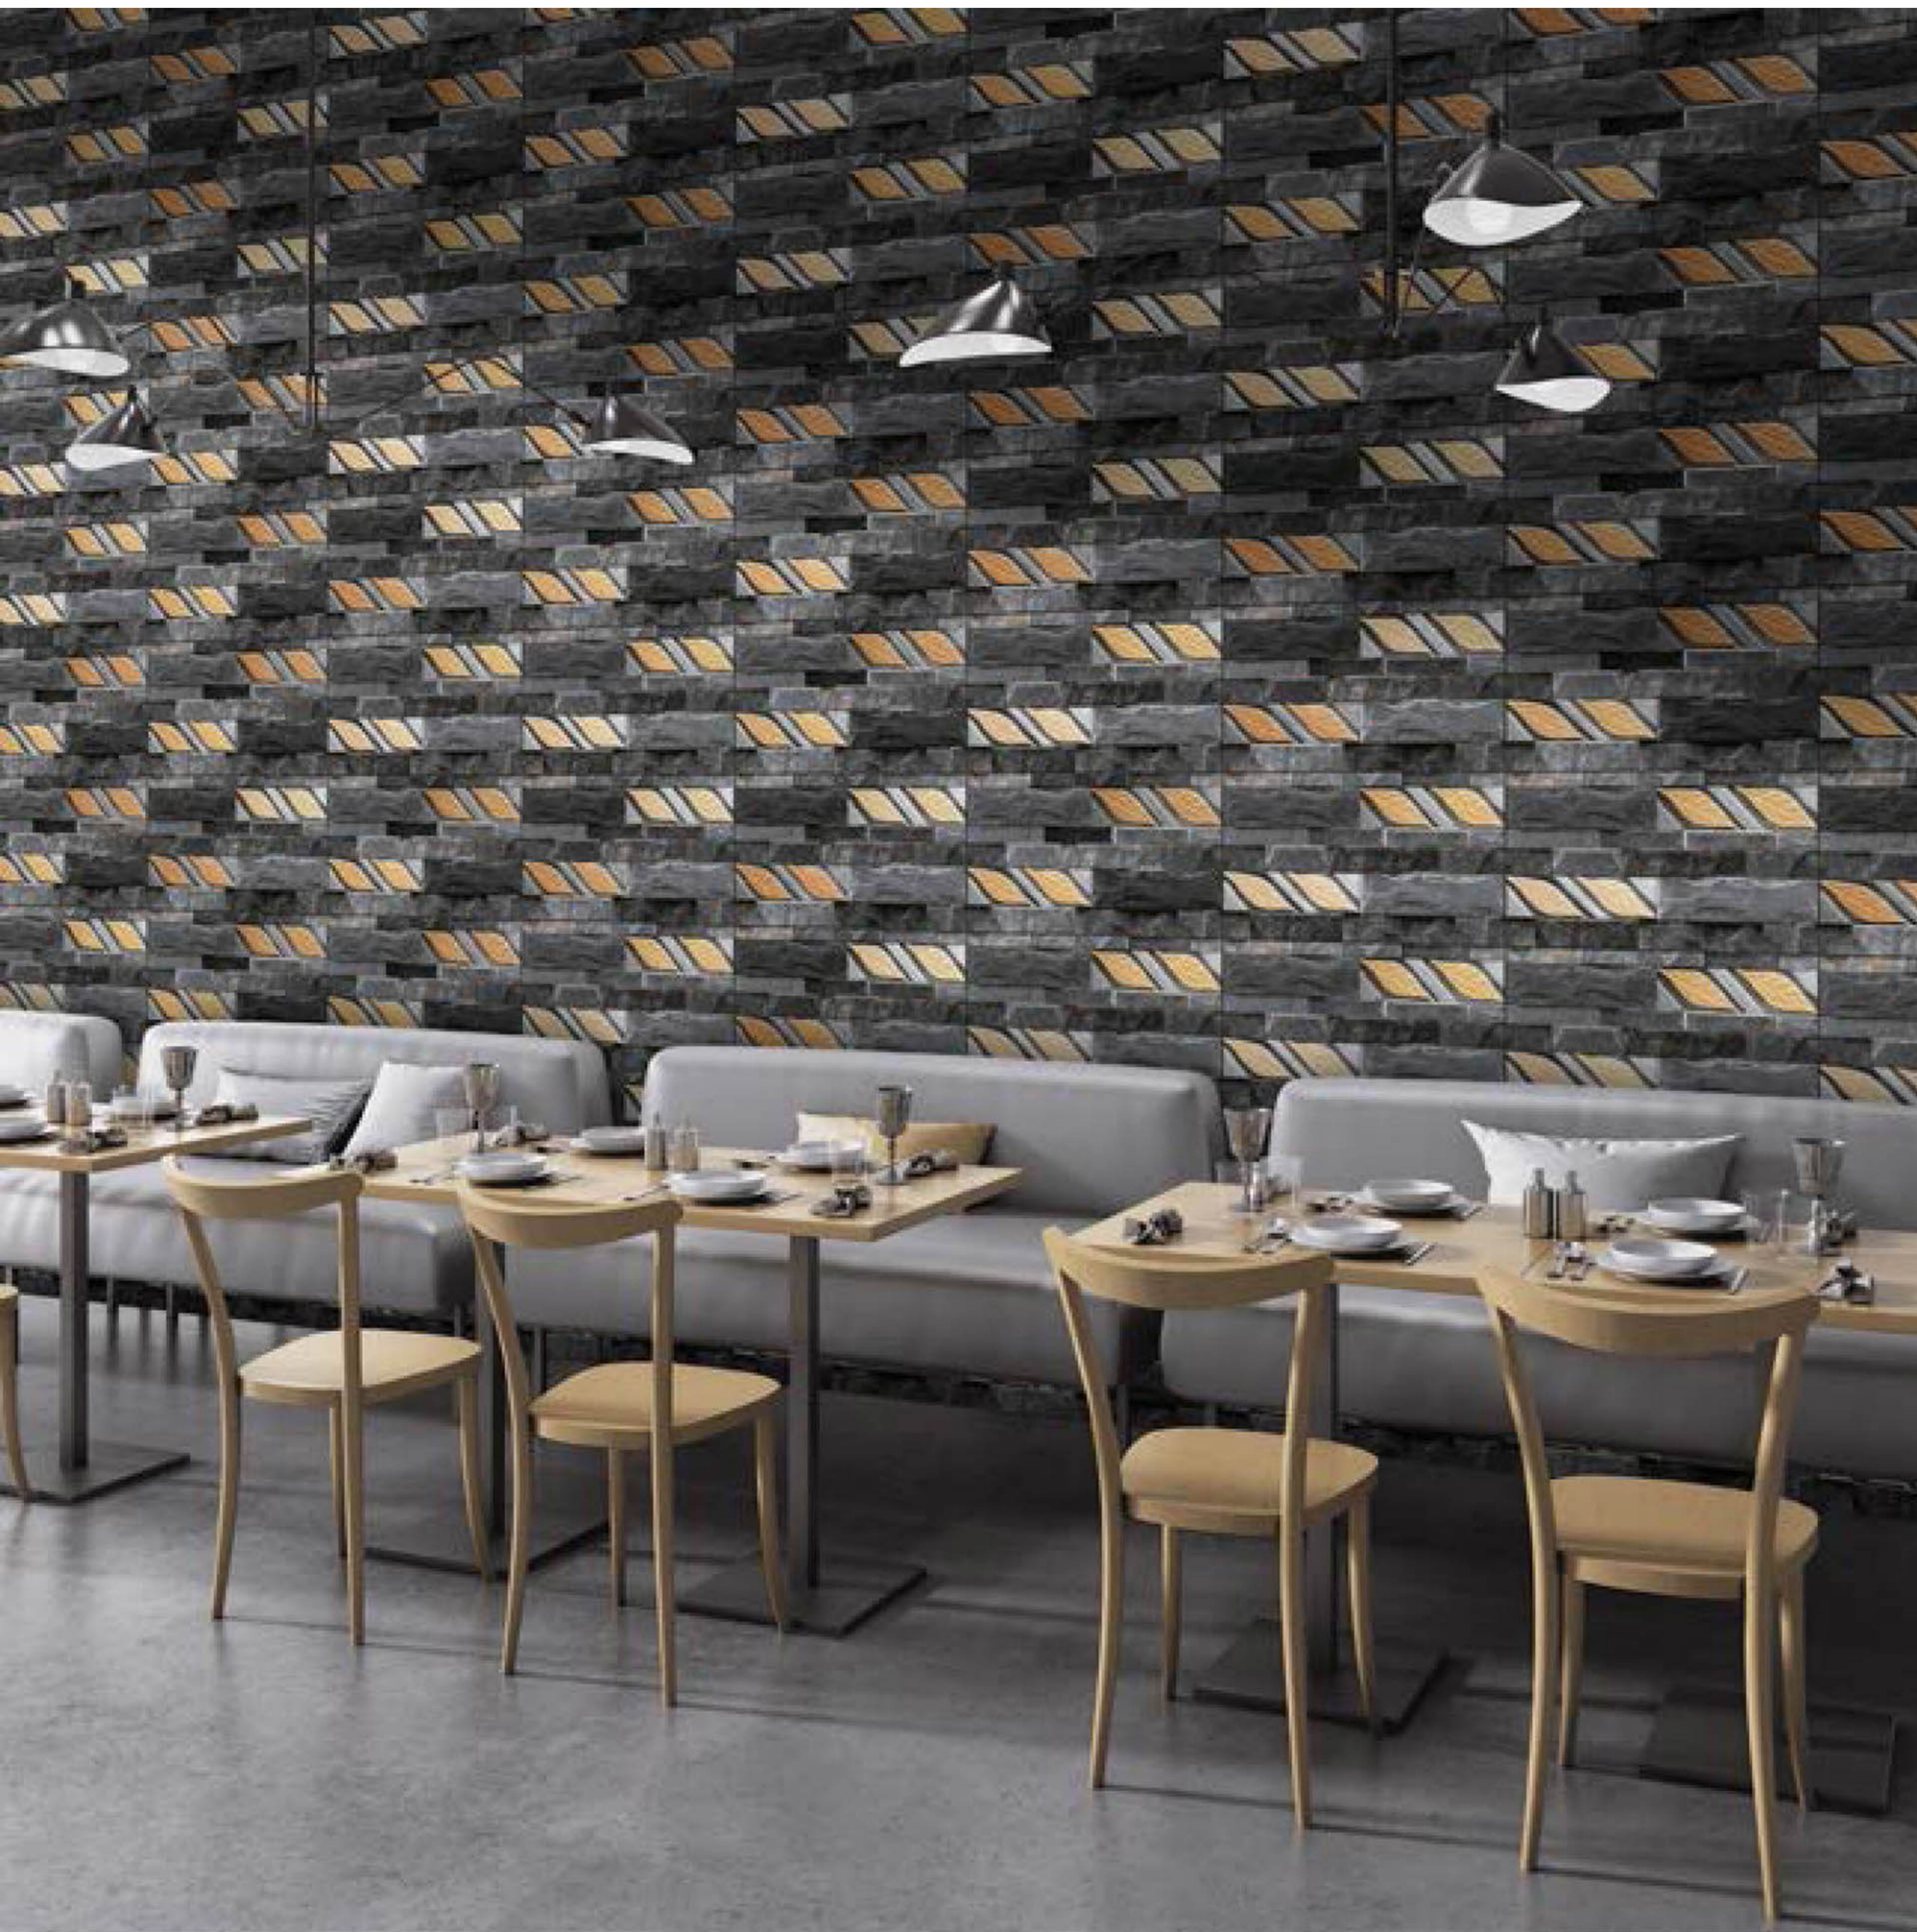

7609

300x600mm
Matt

HIGH DEPTH
ELEVATION
WALL TILES

7610

300x600mm
Matt

HIGH DEPTH
ELEVATION
WALL TILES

SUBTLETY
AND
ELEGANTLY
CRAFTED.

Series
77