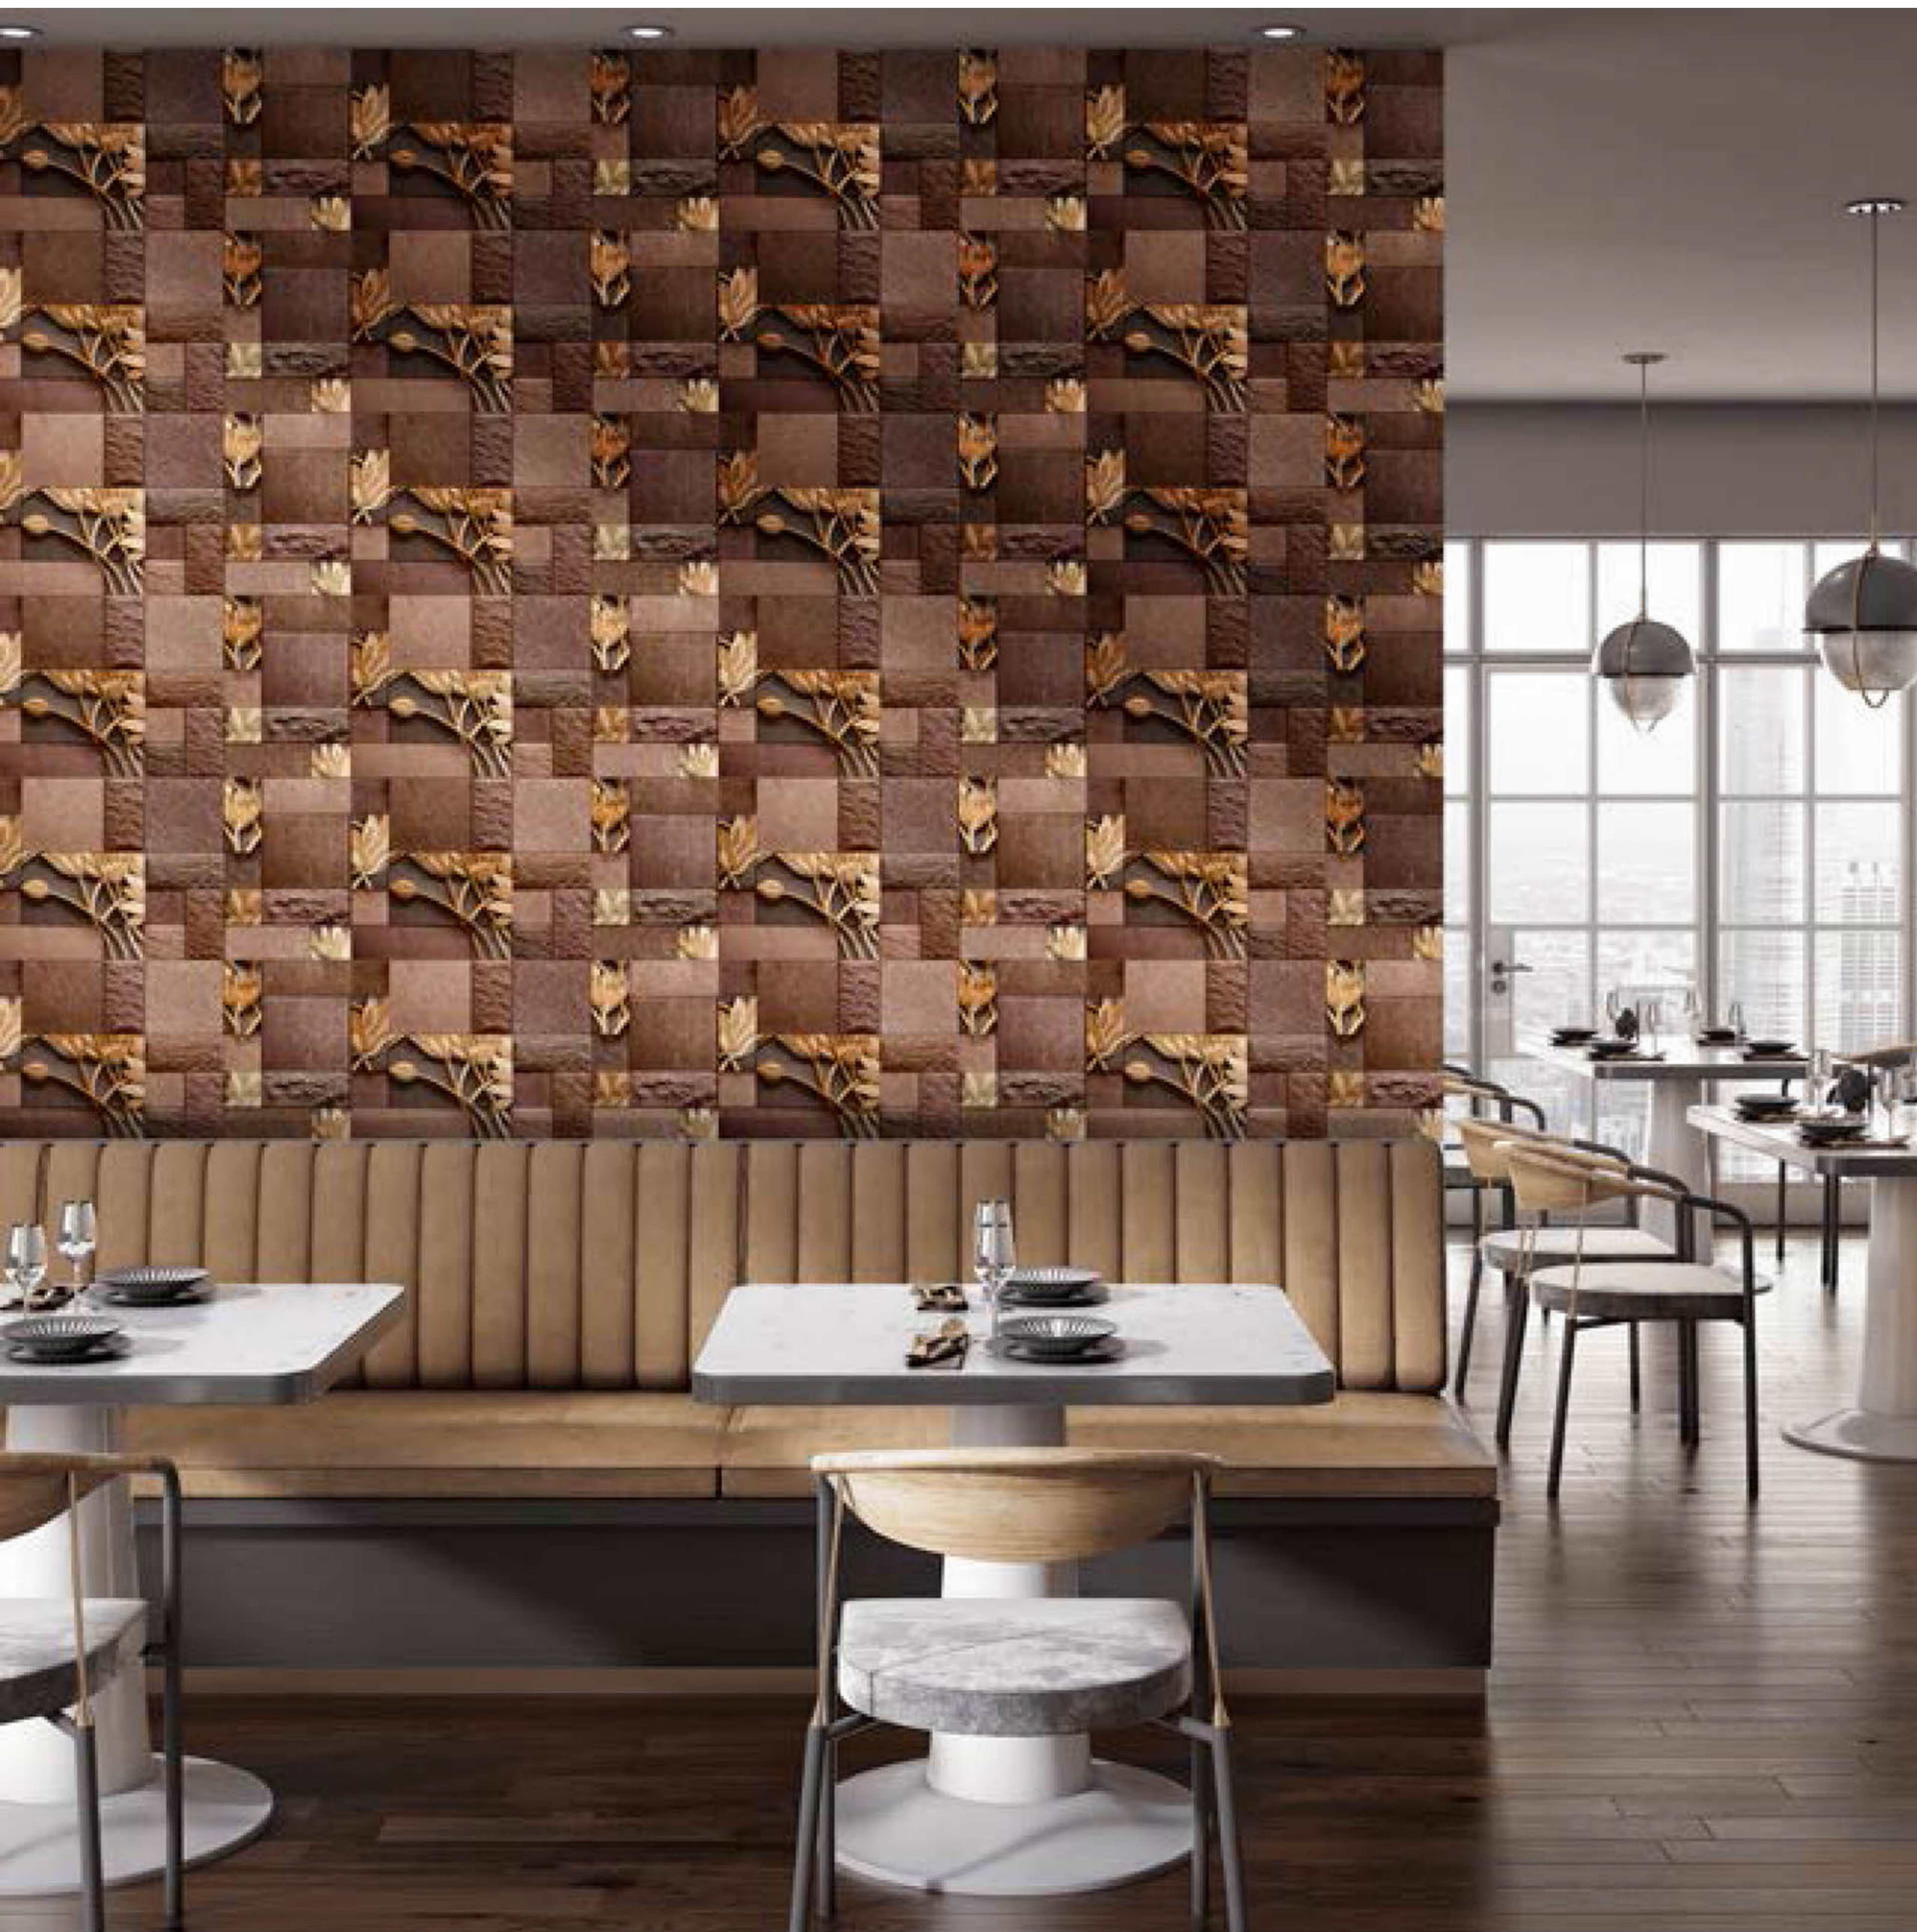

7803

300x600mm
Matt

HIGH DEPTH
ELEVATION
WALL TILES