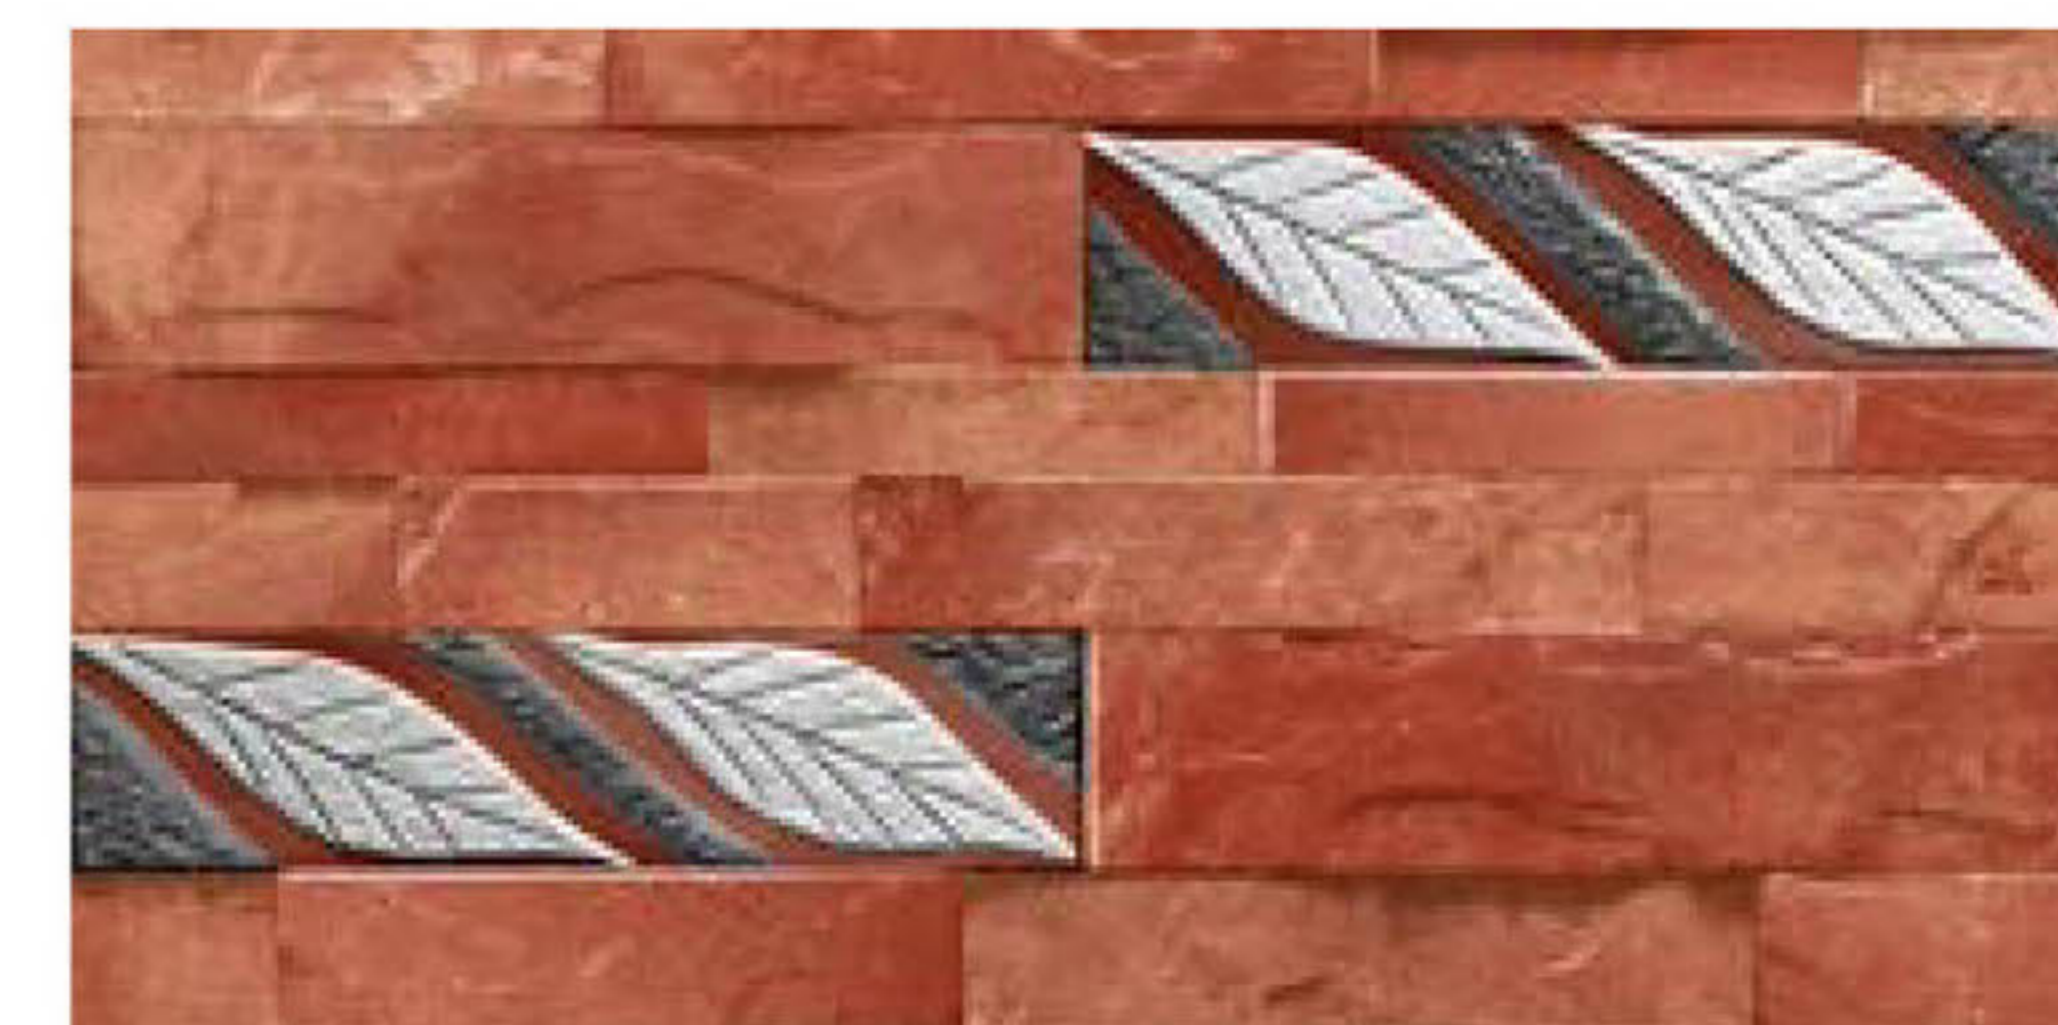

7710

300x600mm
Matt