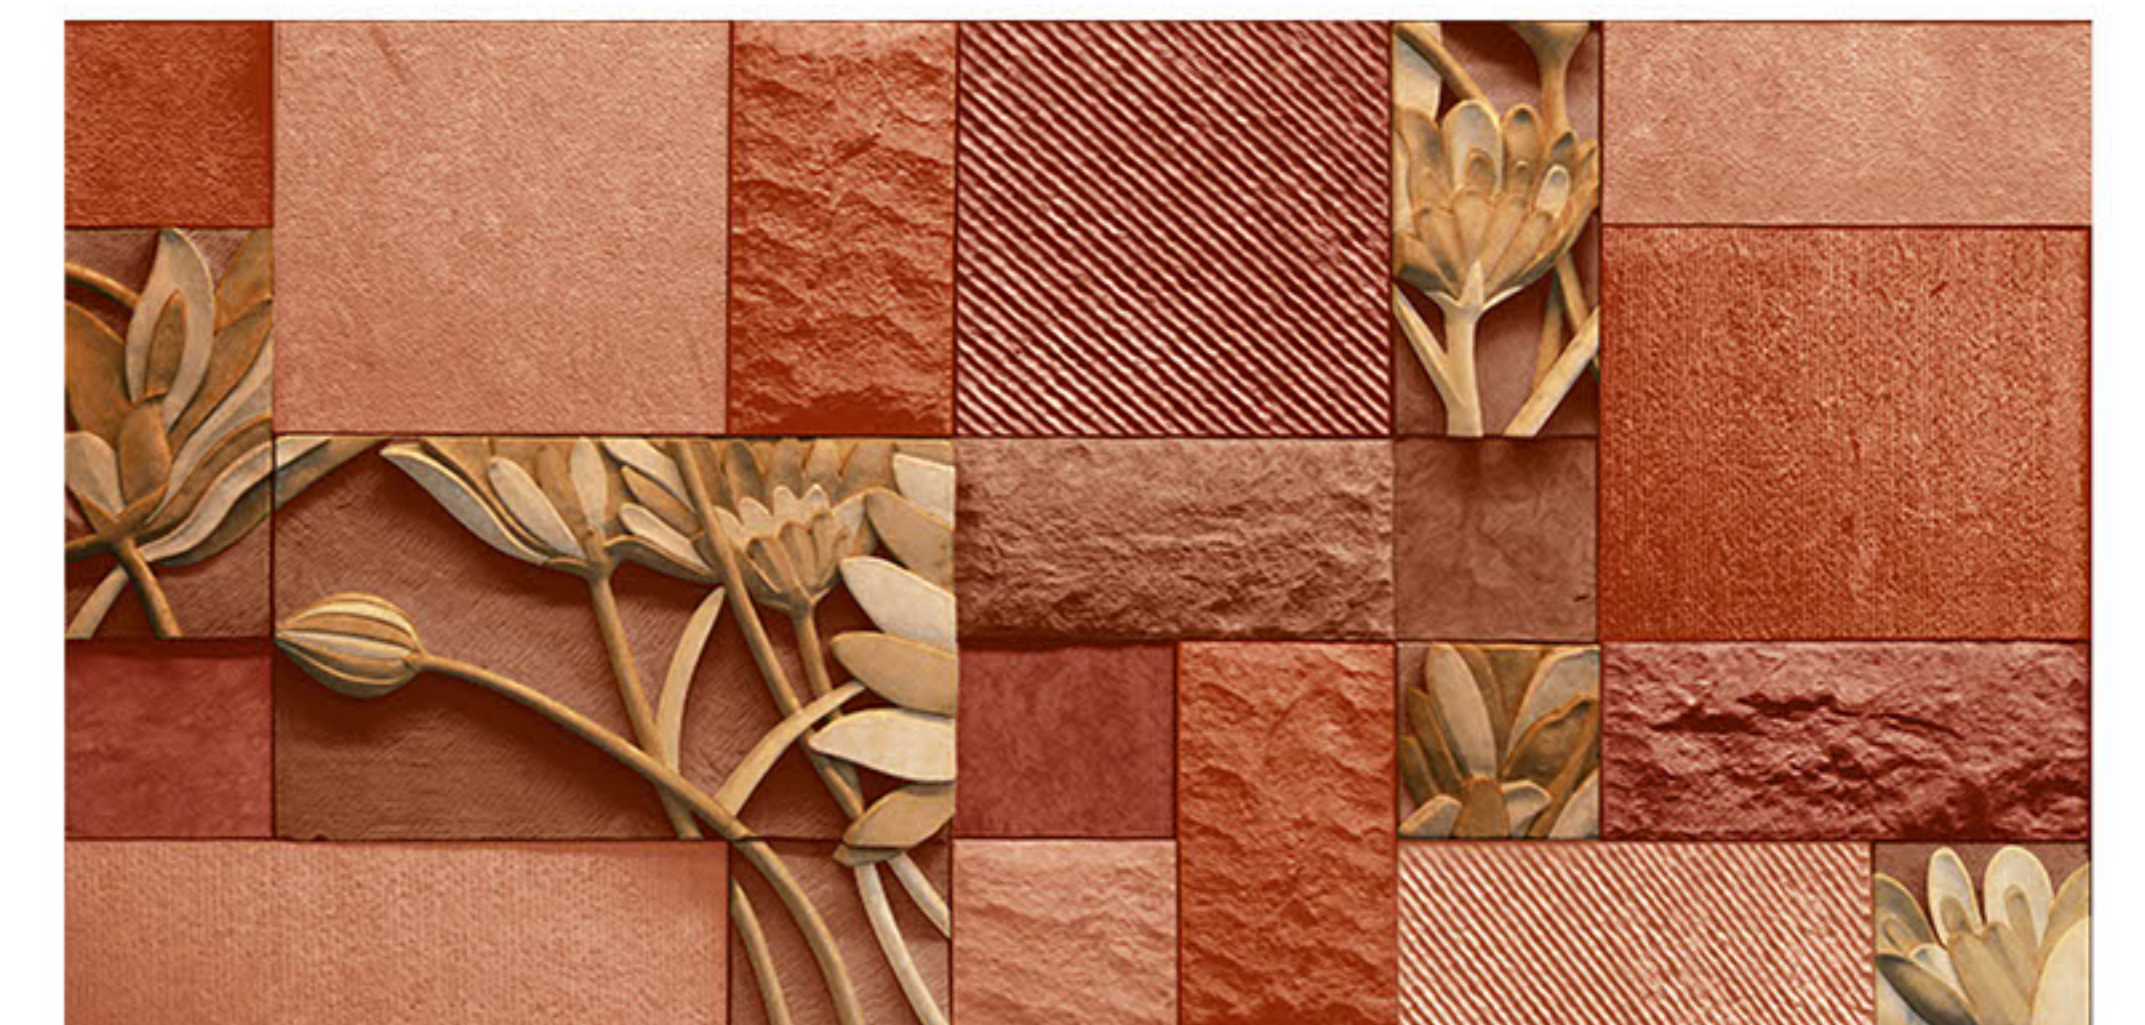

7808

300x600mm
Matt

HIGH DEPTH
ELEVATION
WALL TILES

7809

300x600mm
Matt

HIGH DEPTH
ELEVATION
WALL TILES

7810

300x600mm
Matt