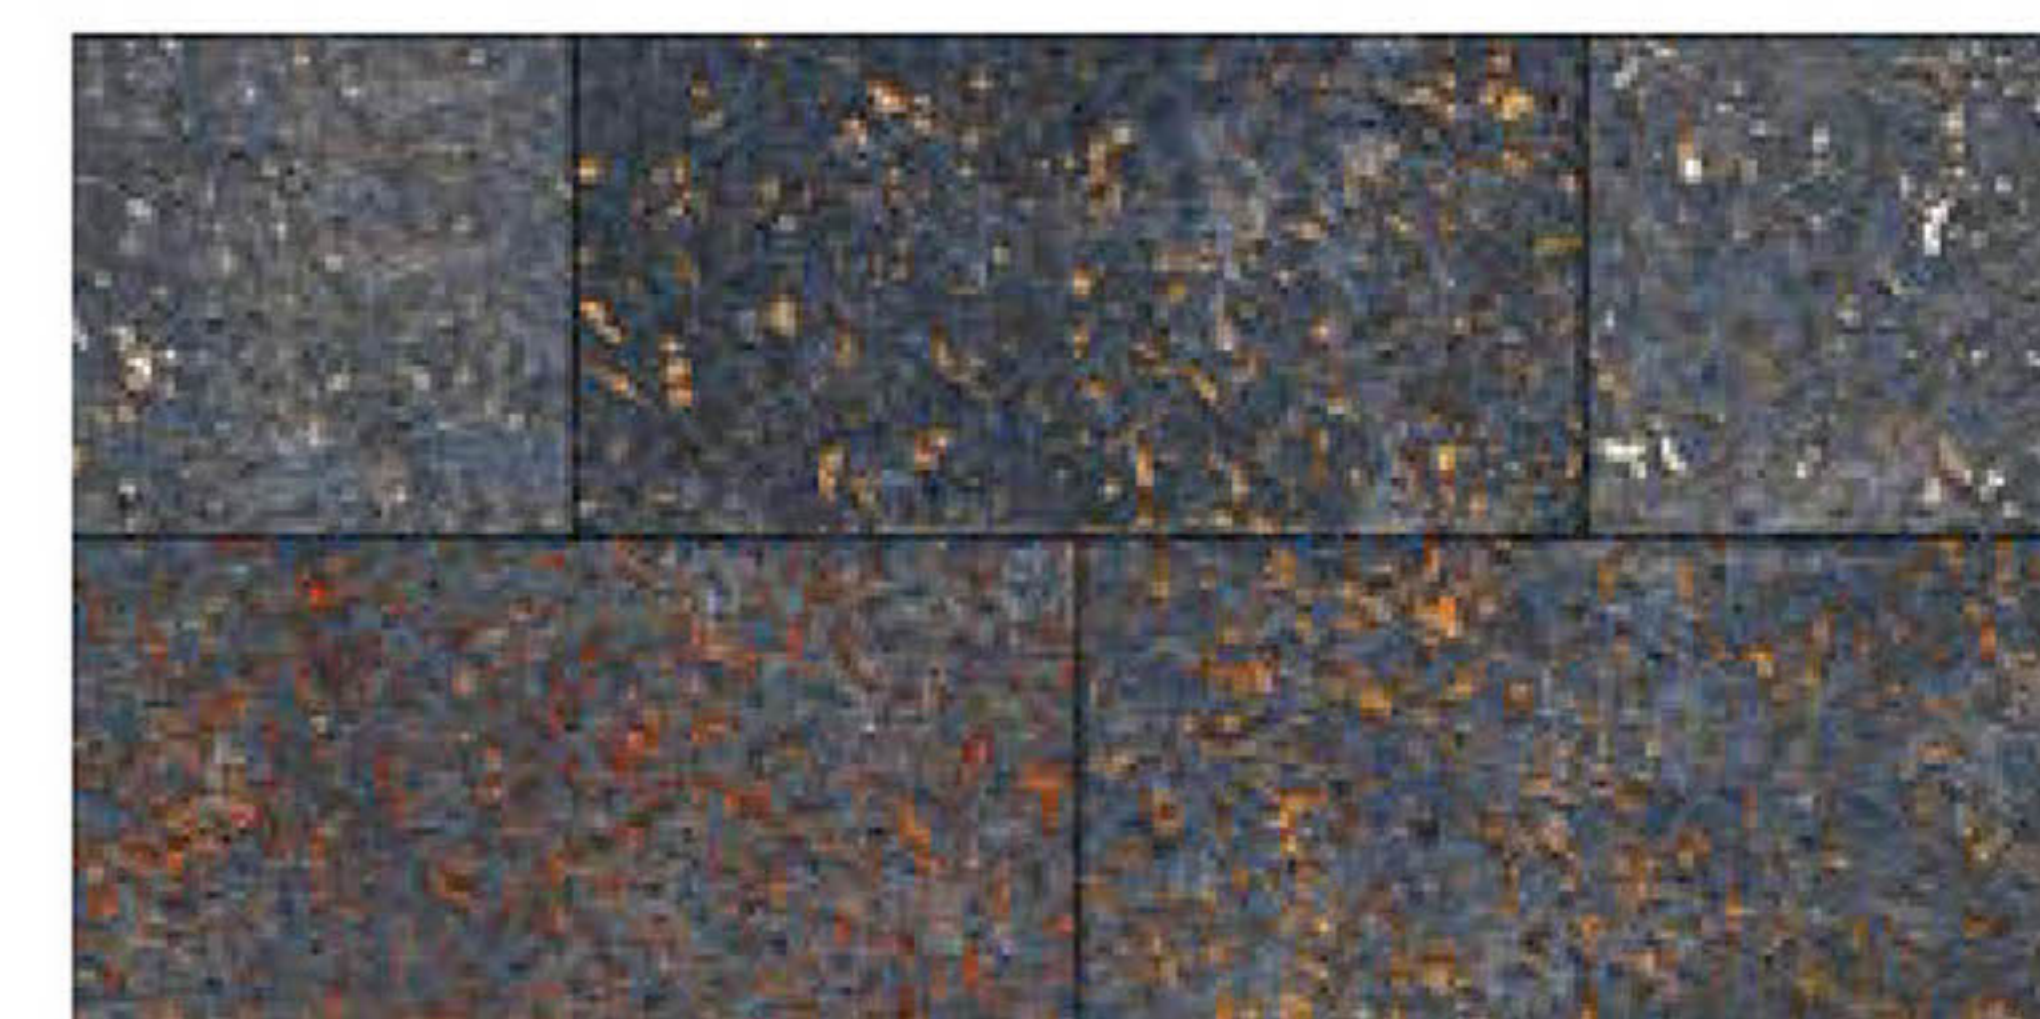

300x600mm
Matt

HIGH DEPTH
ELEVATION
WALL TILES

7509

300x600mm
Matt

HIGH DEPTH
ELEVATION
WALL TILES

LIMITLESS
IDEAS
AND
CREATIVITY.

Series
76

ROXTON
HOTEL