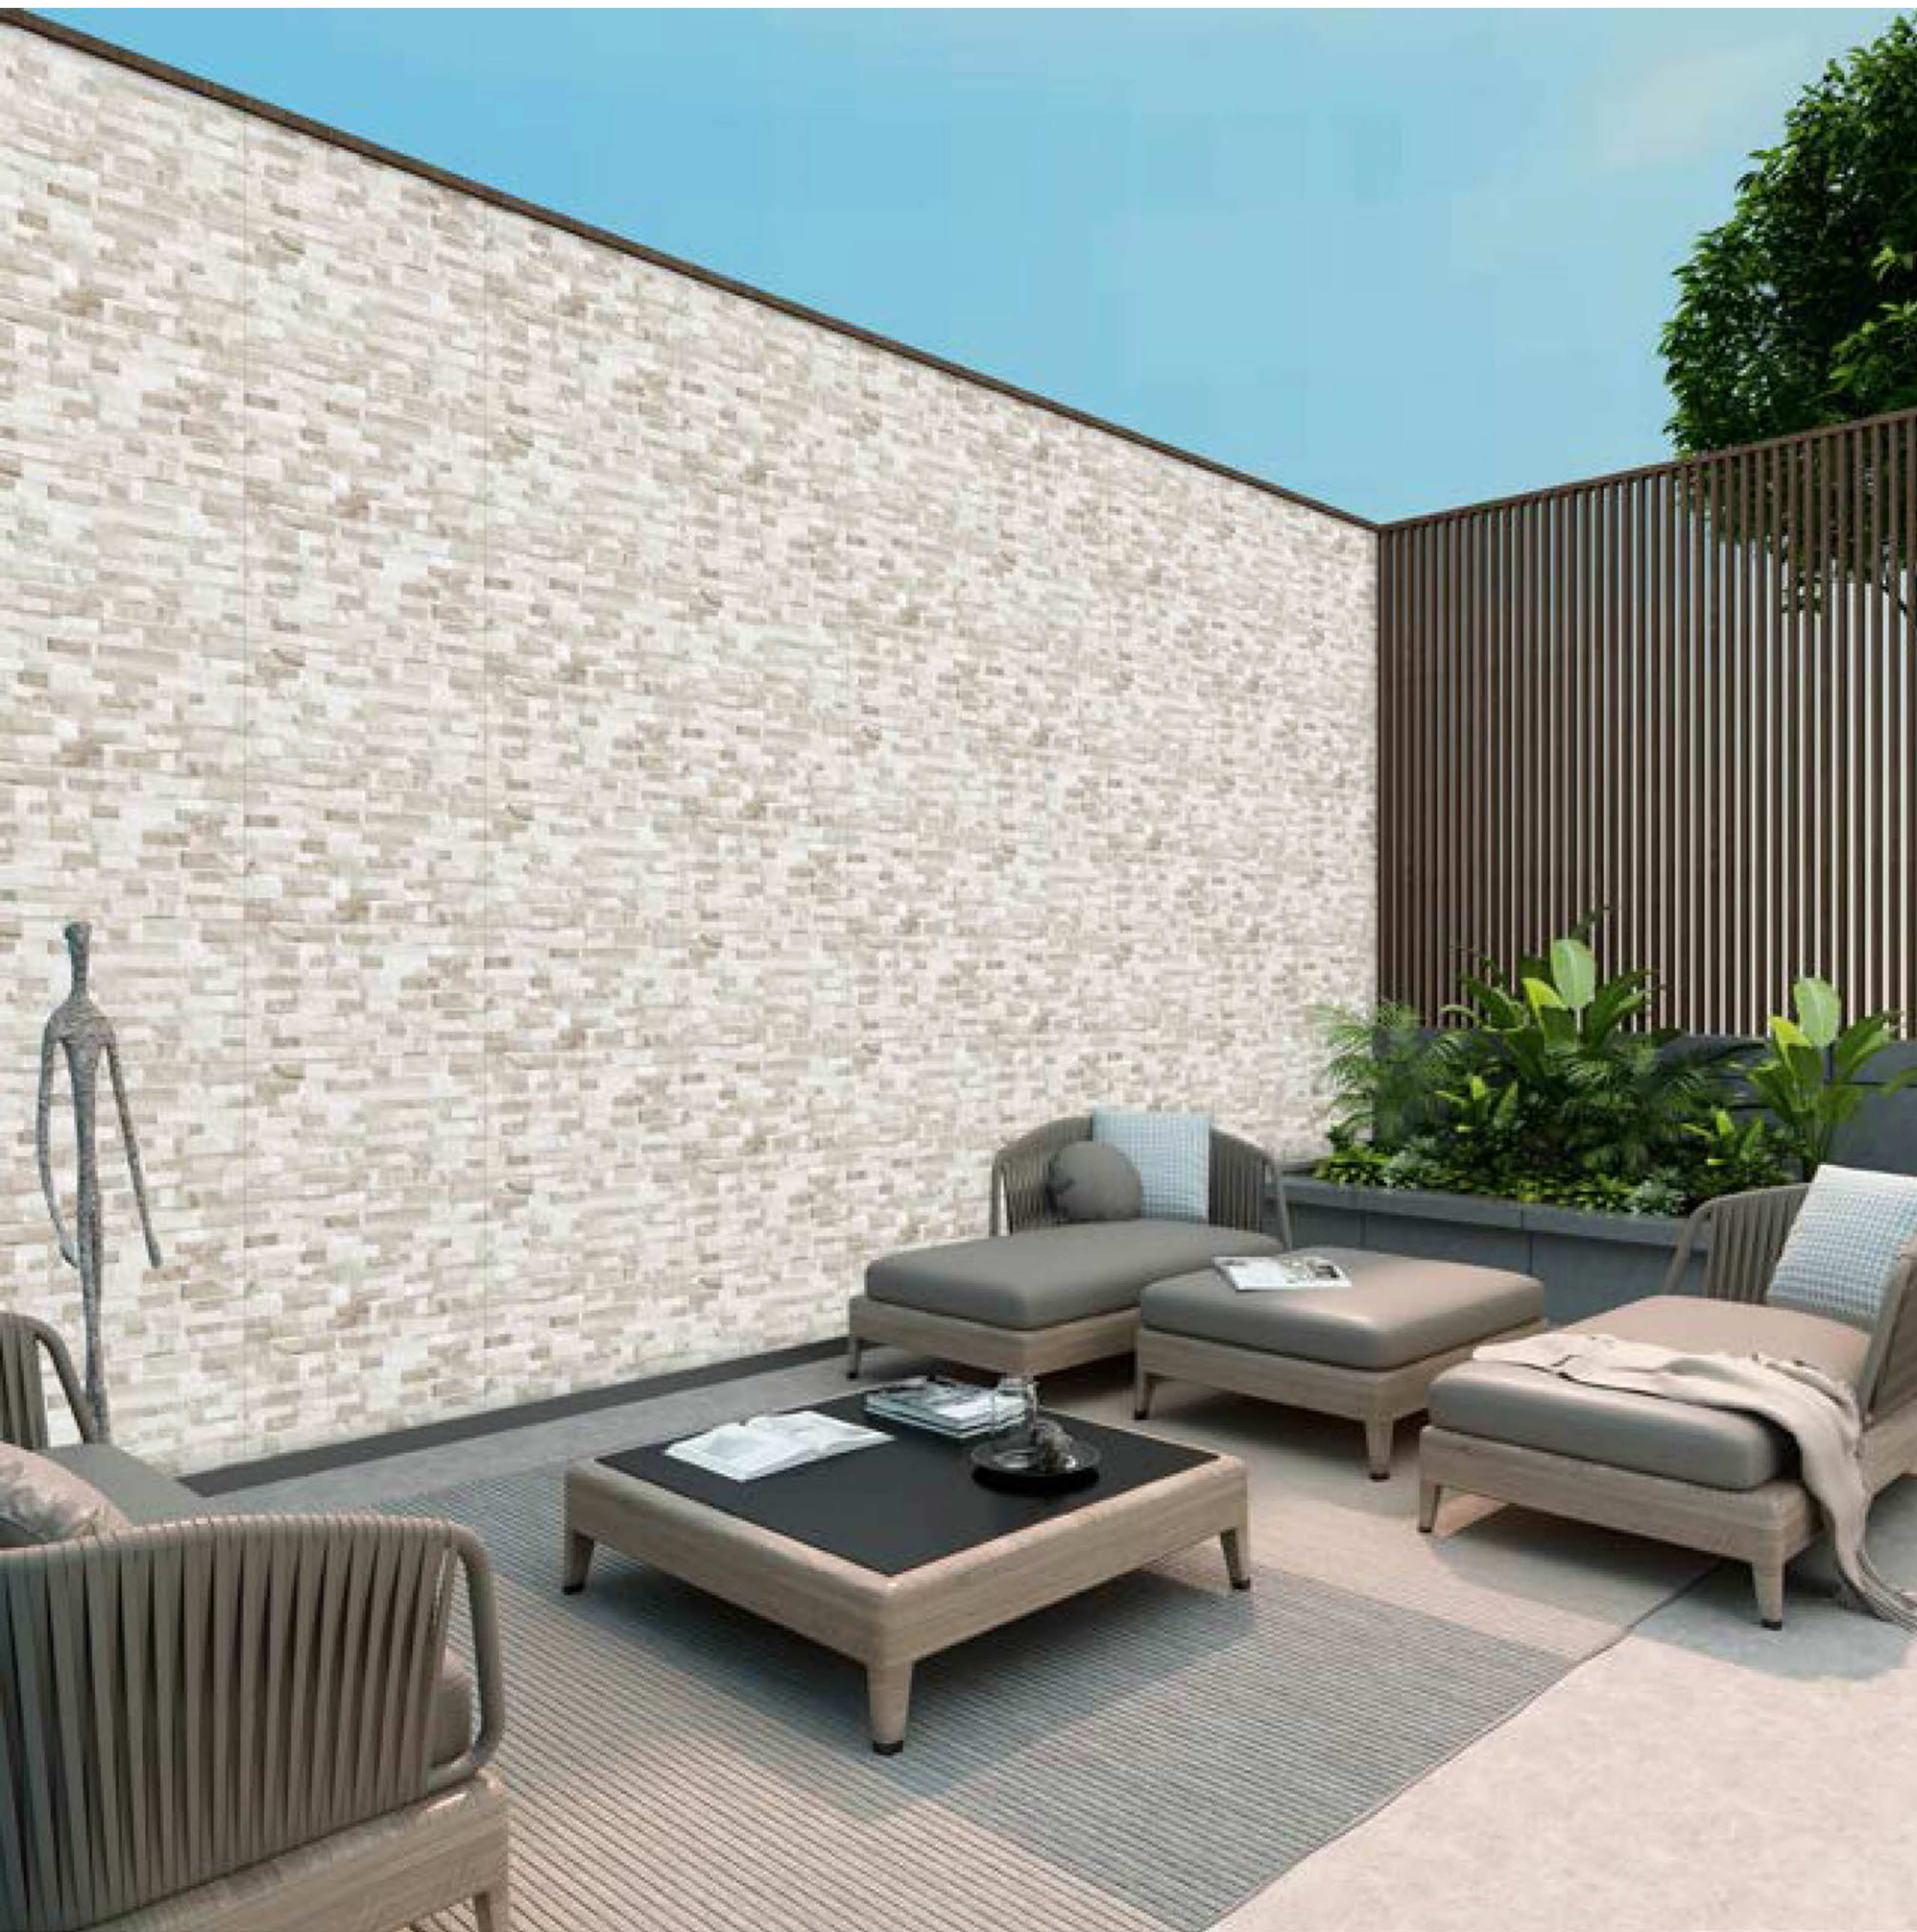

ELE VAT ION

YOUR
DREAMS

300X600MM
WALL TILES

SLEEK

300x600mm
WALL TILES

An intense, expressive, and elegant surface to upgrade and take your space a notch up.

FINE
CRAFTSMANSHIP
MAKE
MASTERPIECE

Series
74