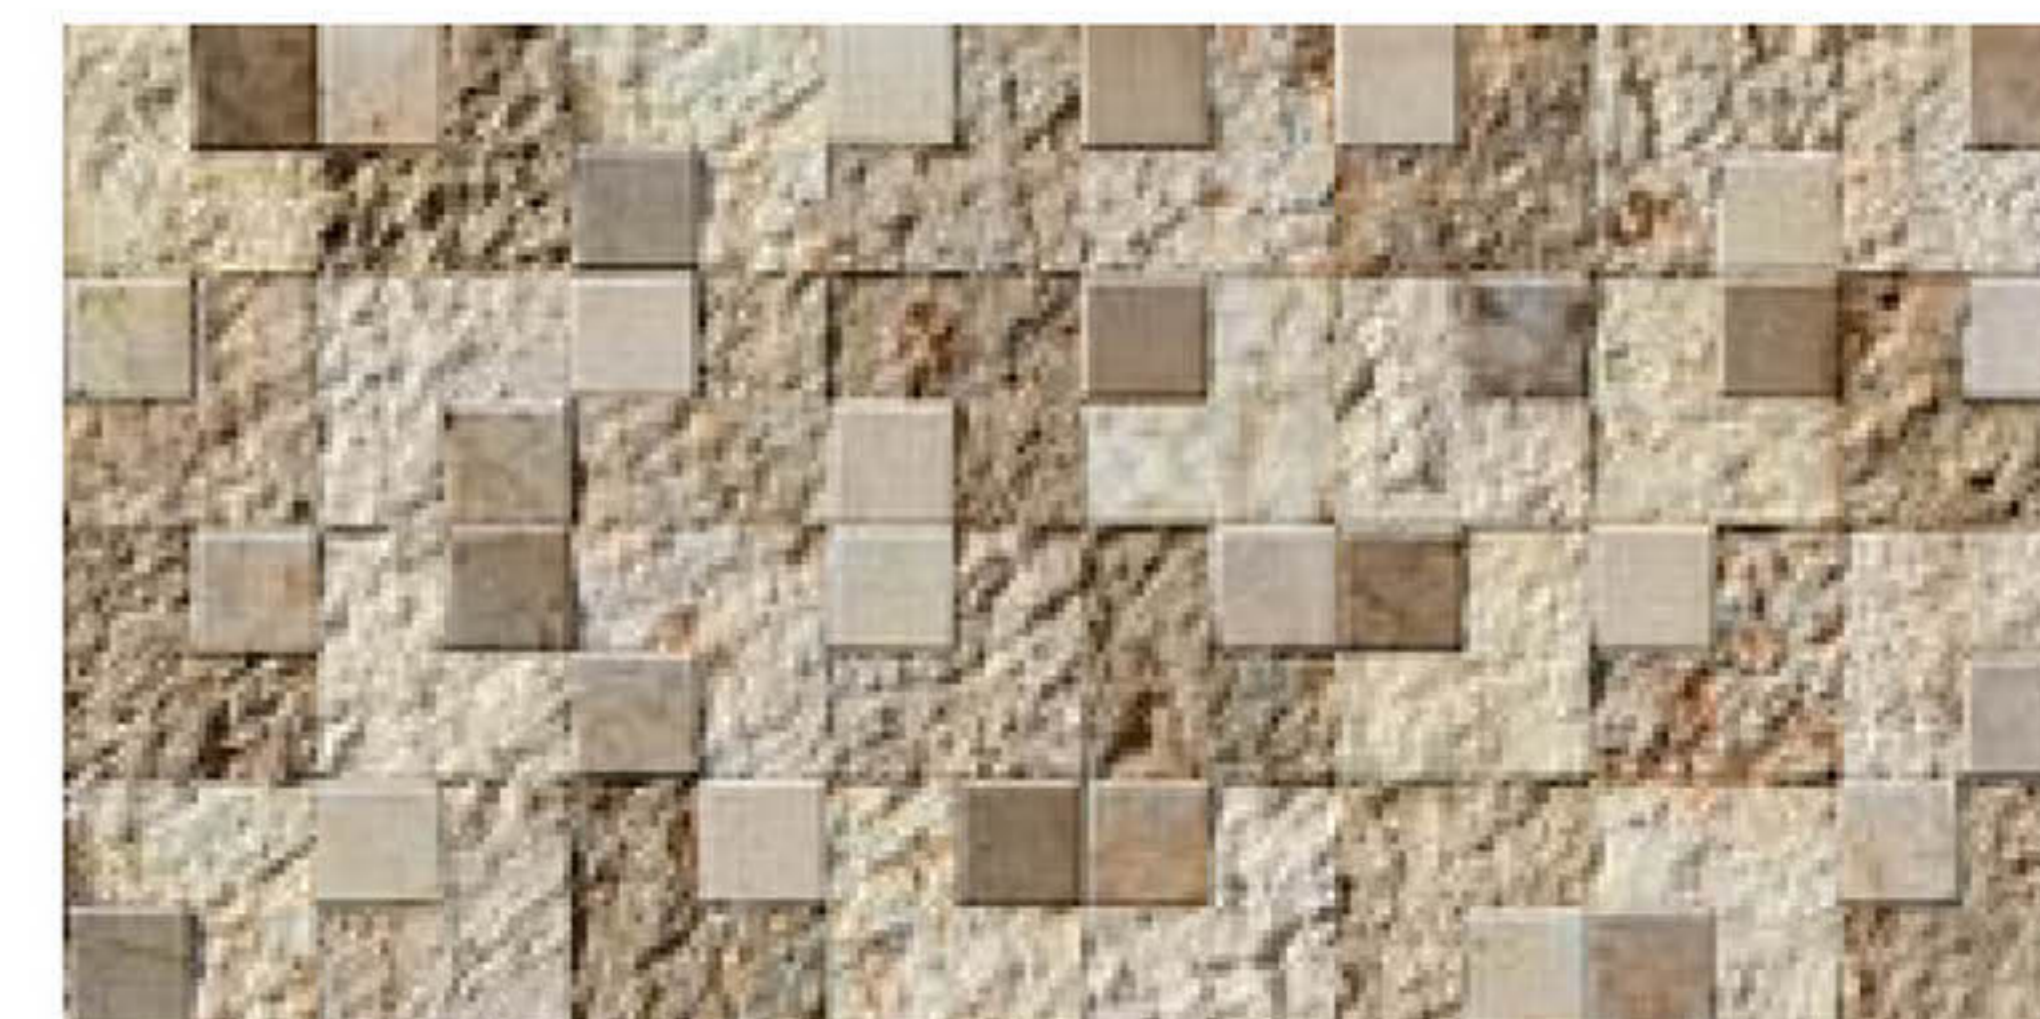

8109

300x600mm
Matt