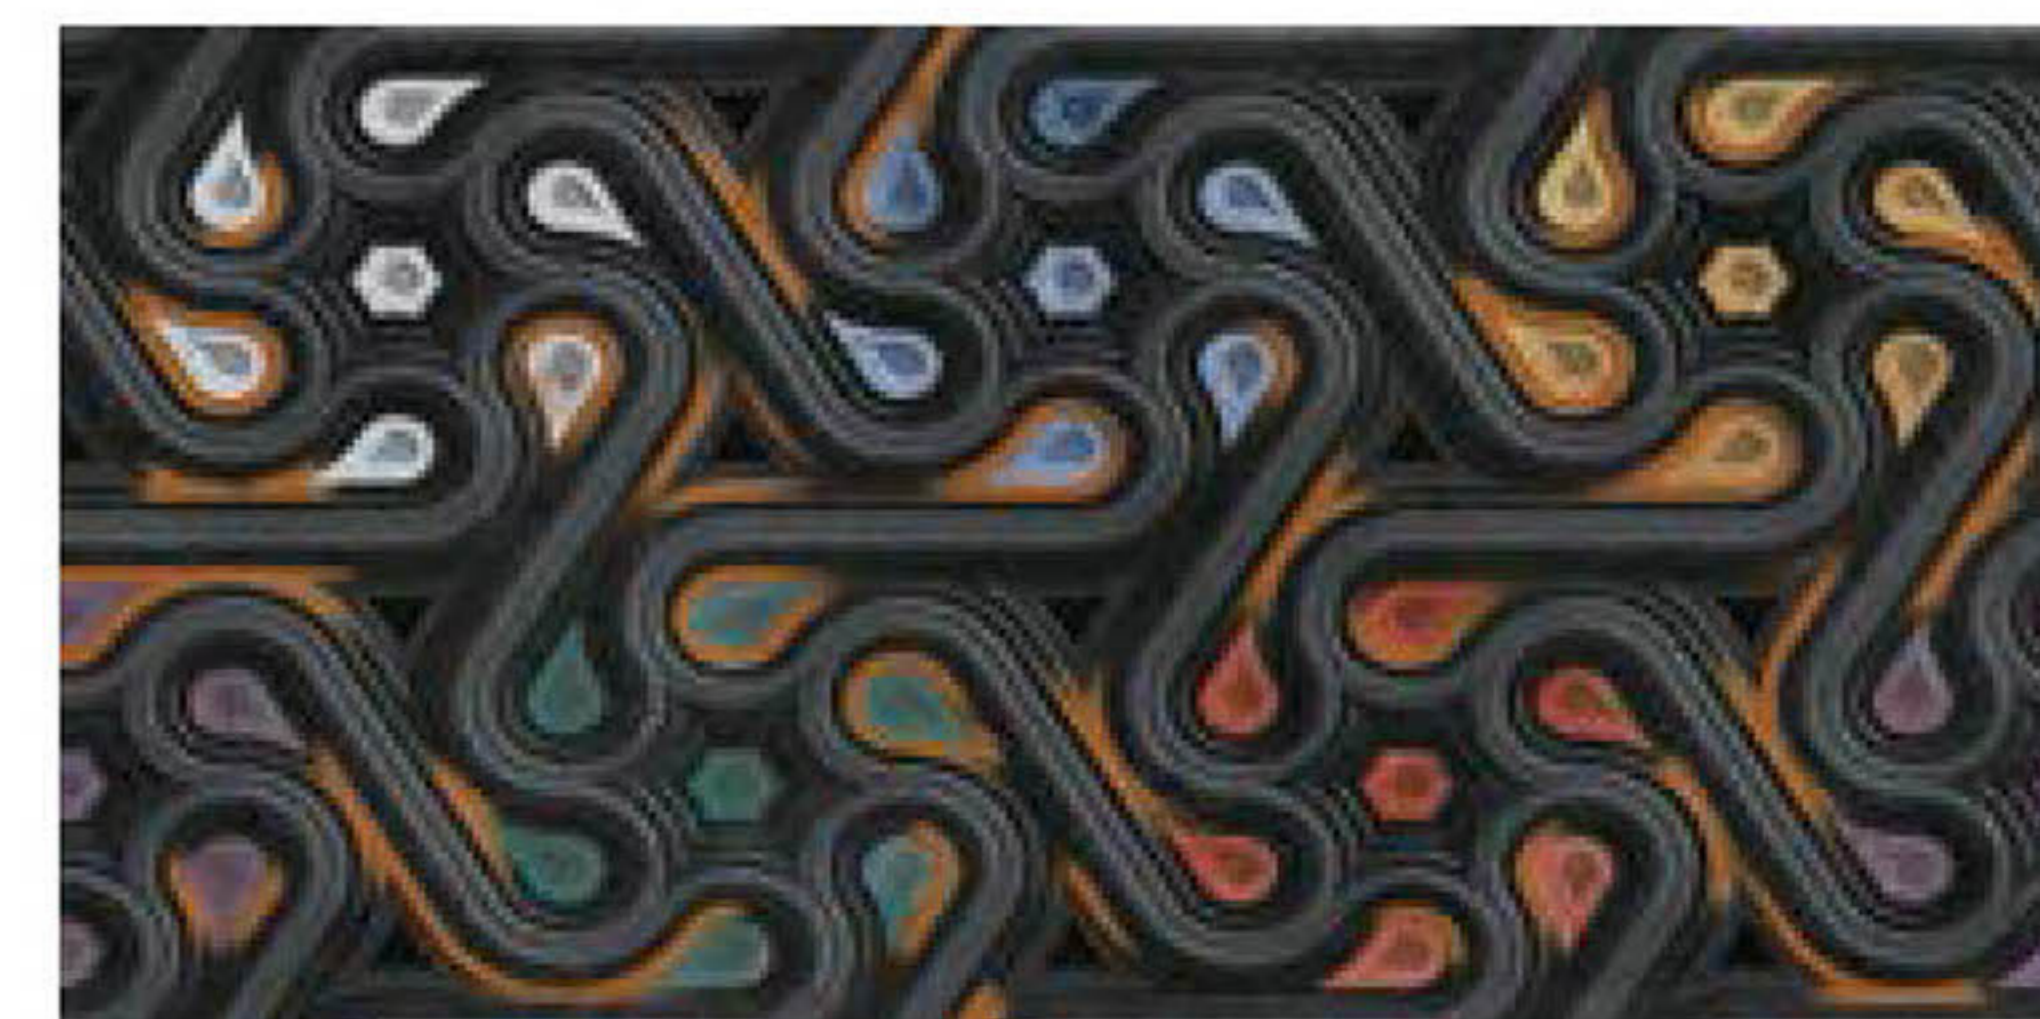

8504

300x600mm
Matt