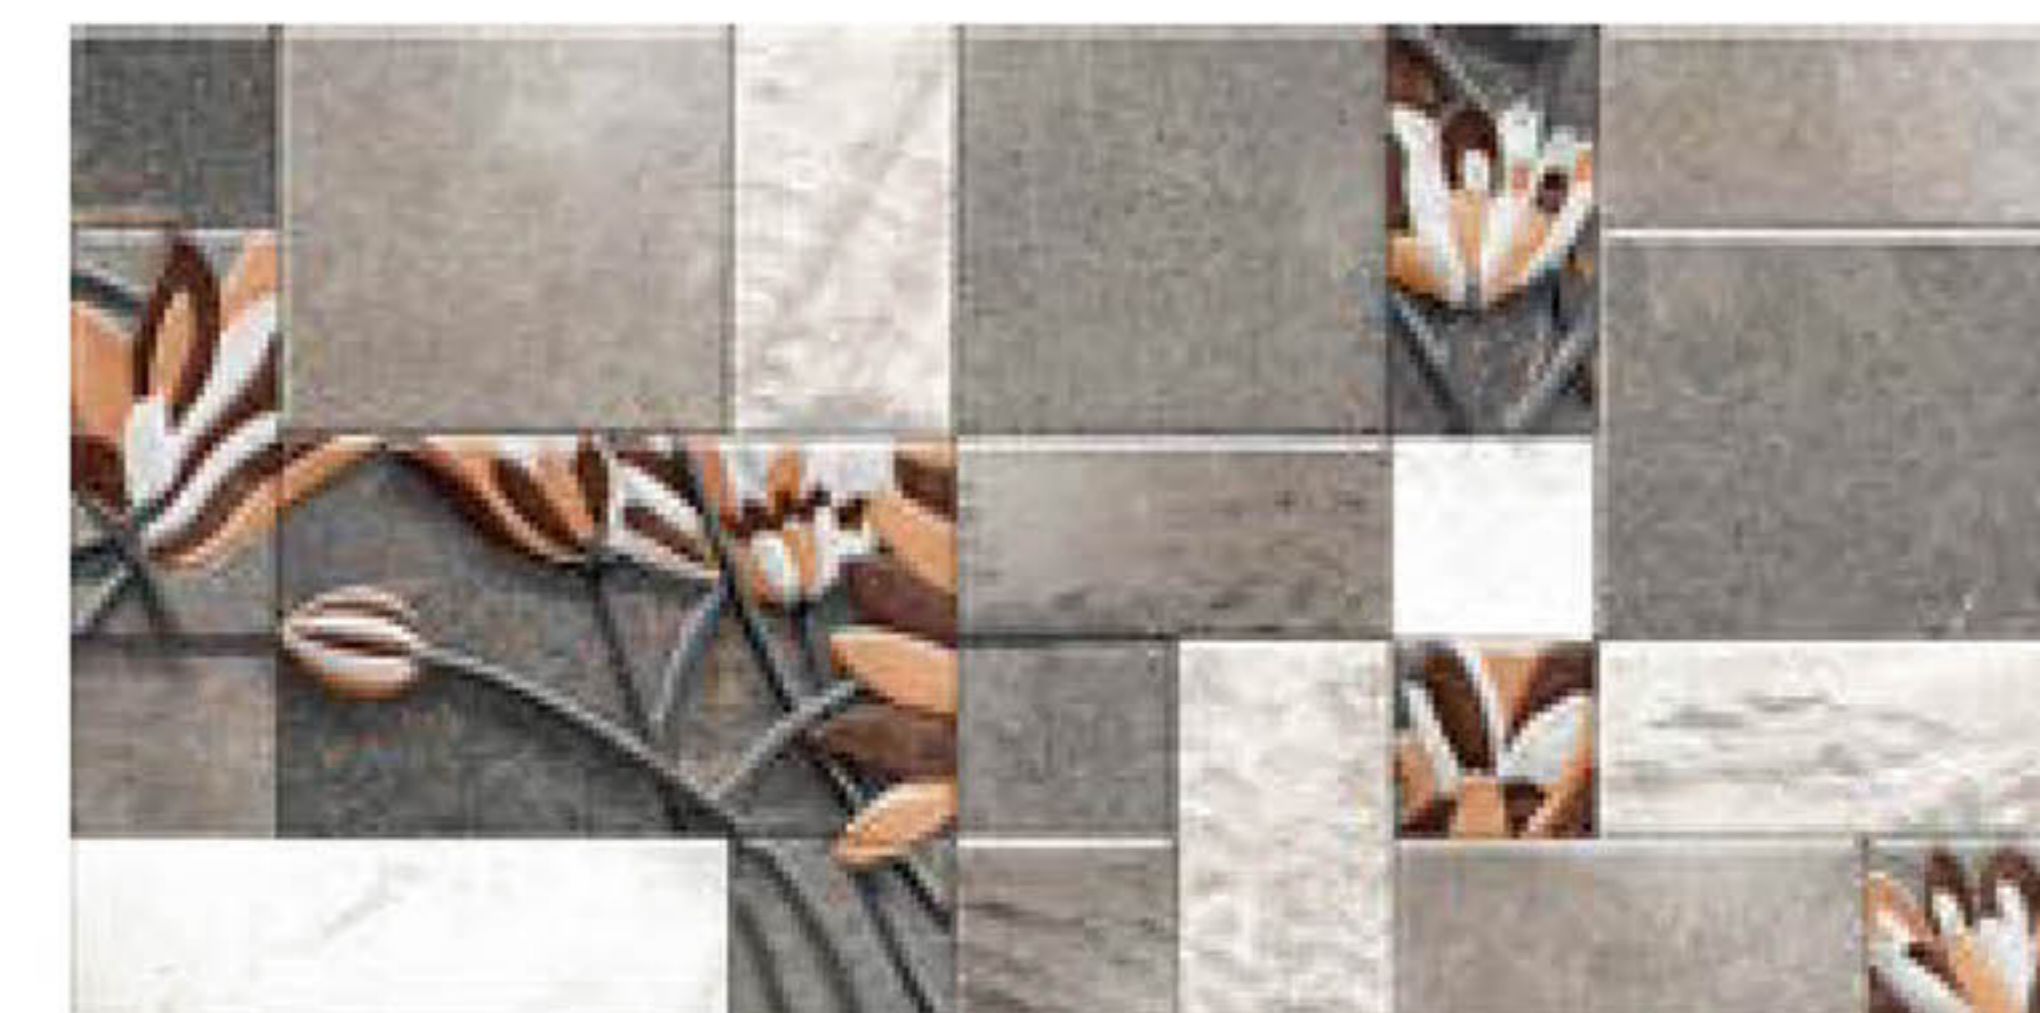

300x600mm
Matt

HIGH DEPTH
ELEVATION
WALL TILES

7806

300x600mm
Matt

HIGH DEPTH
ELEVATION
WALL TILES

7807

300x600mm
Matt

HIGH DEPTH
ELEVATION
WALL TILES