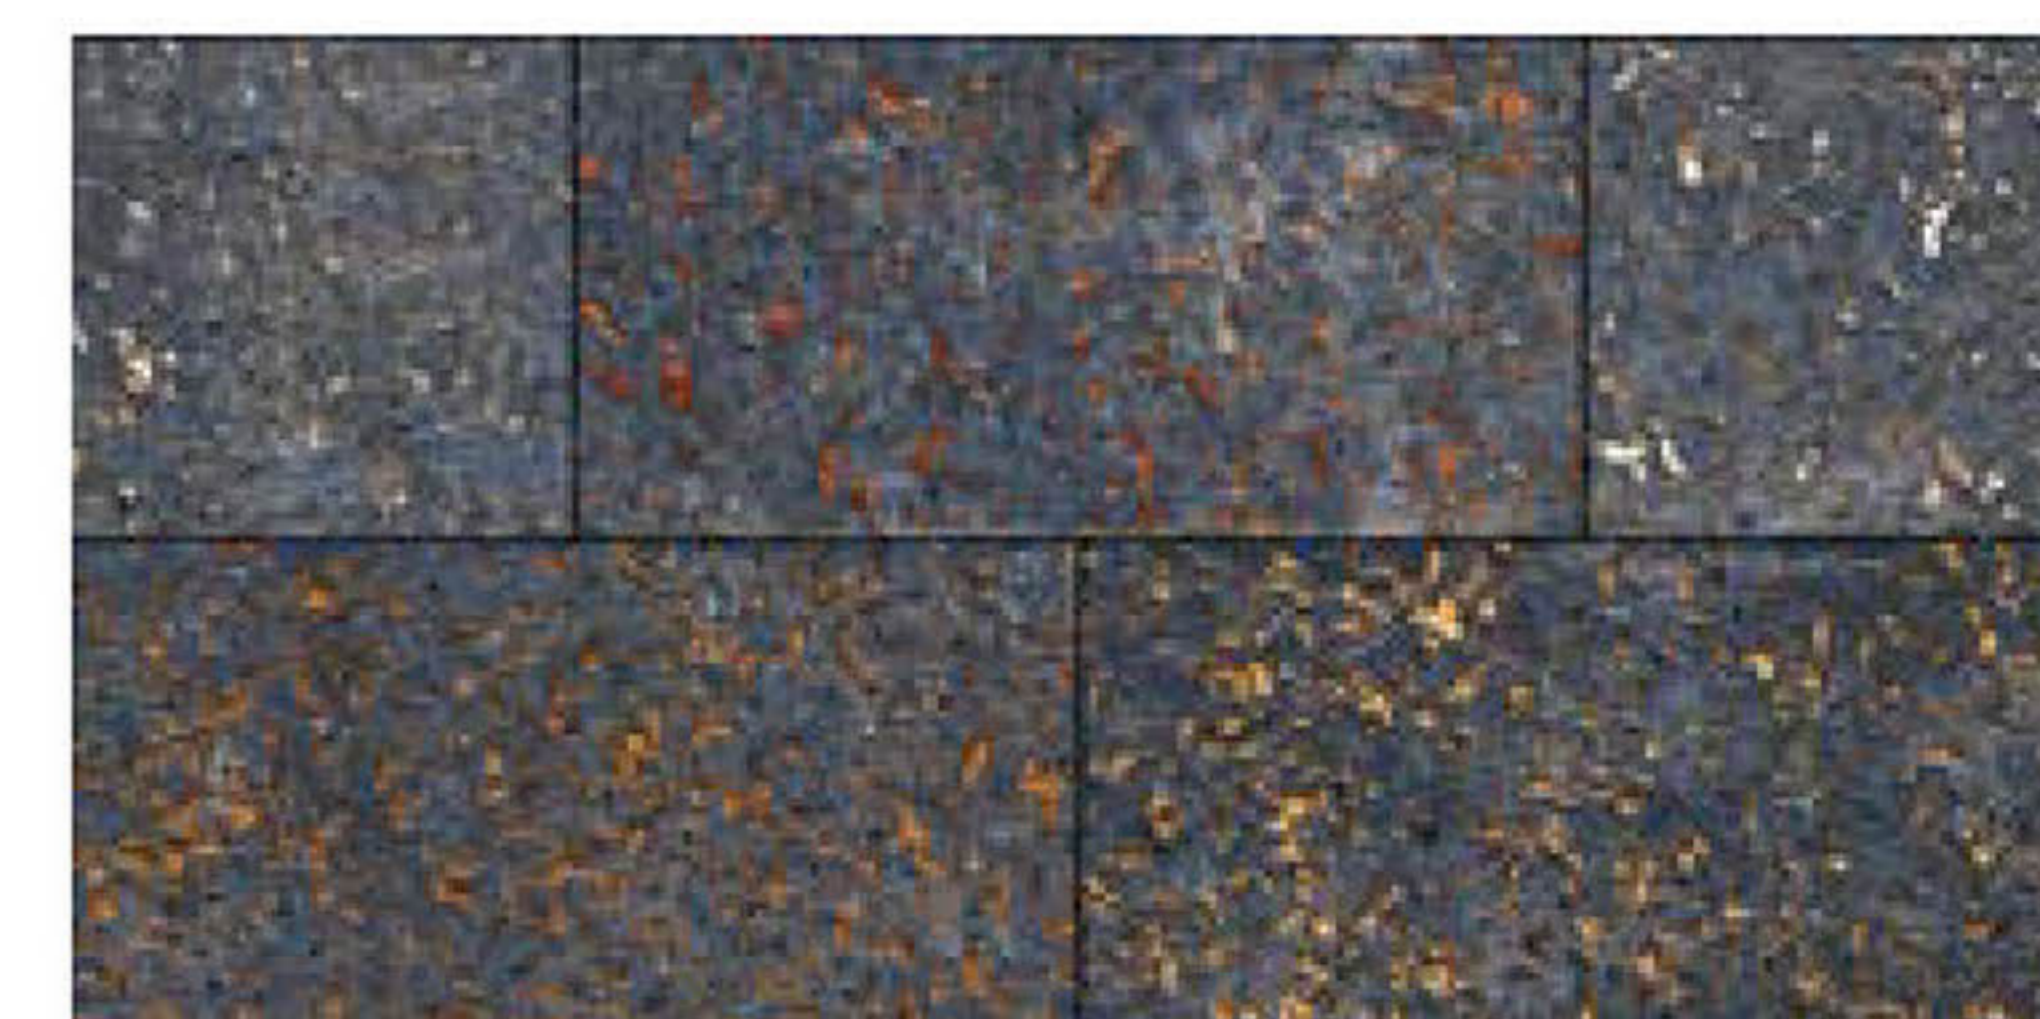

300x600mm
Matt

HIGH DEPTH
ELEVATION
WALL TILES

7509

300x600mm
Matt

HIGH DEPTH
ELEVATION
WALL TILES

LIMITLESS
IDEAS
AND
CREATIVITY.

Series
76

ROXTON
HOTEL