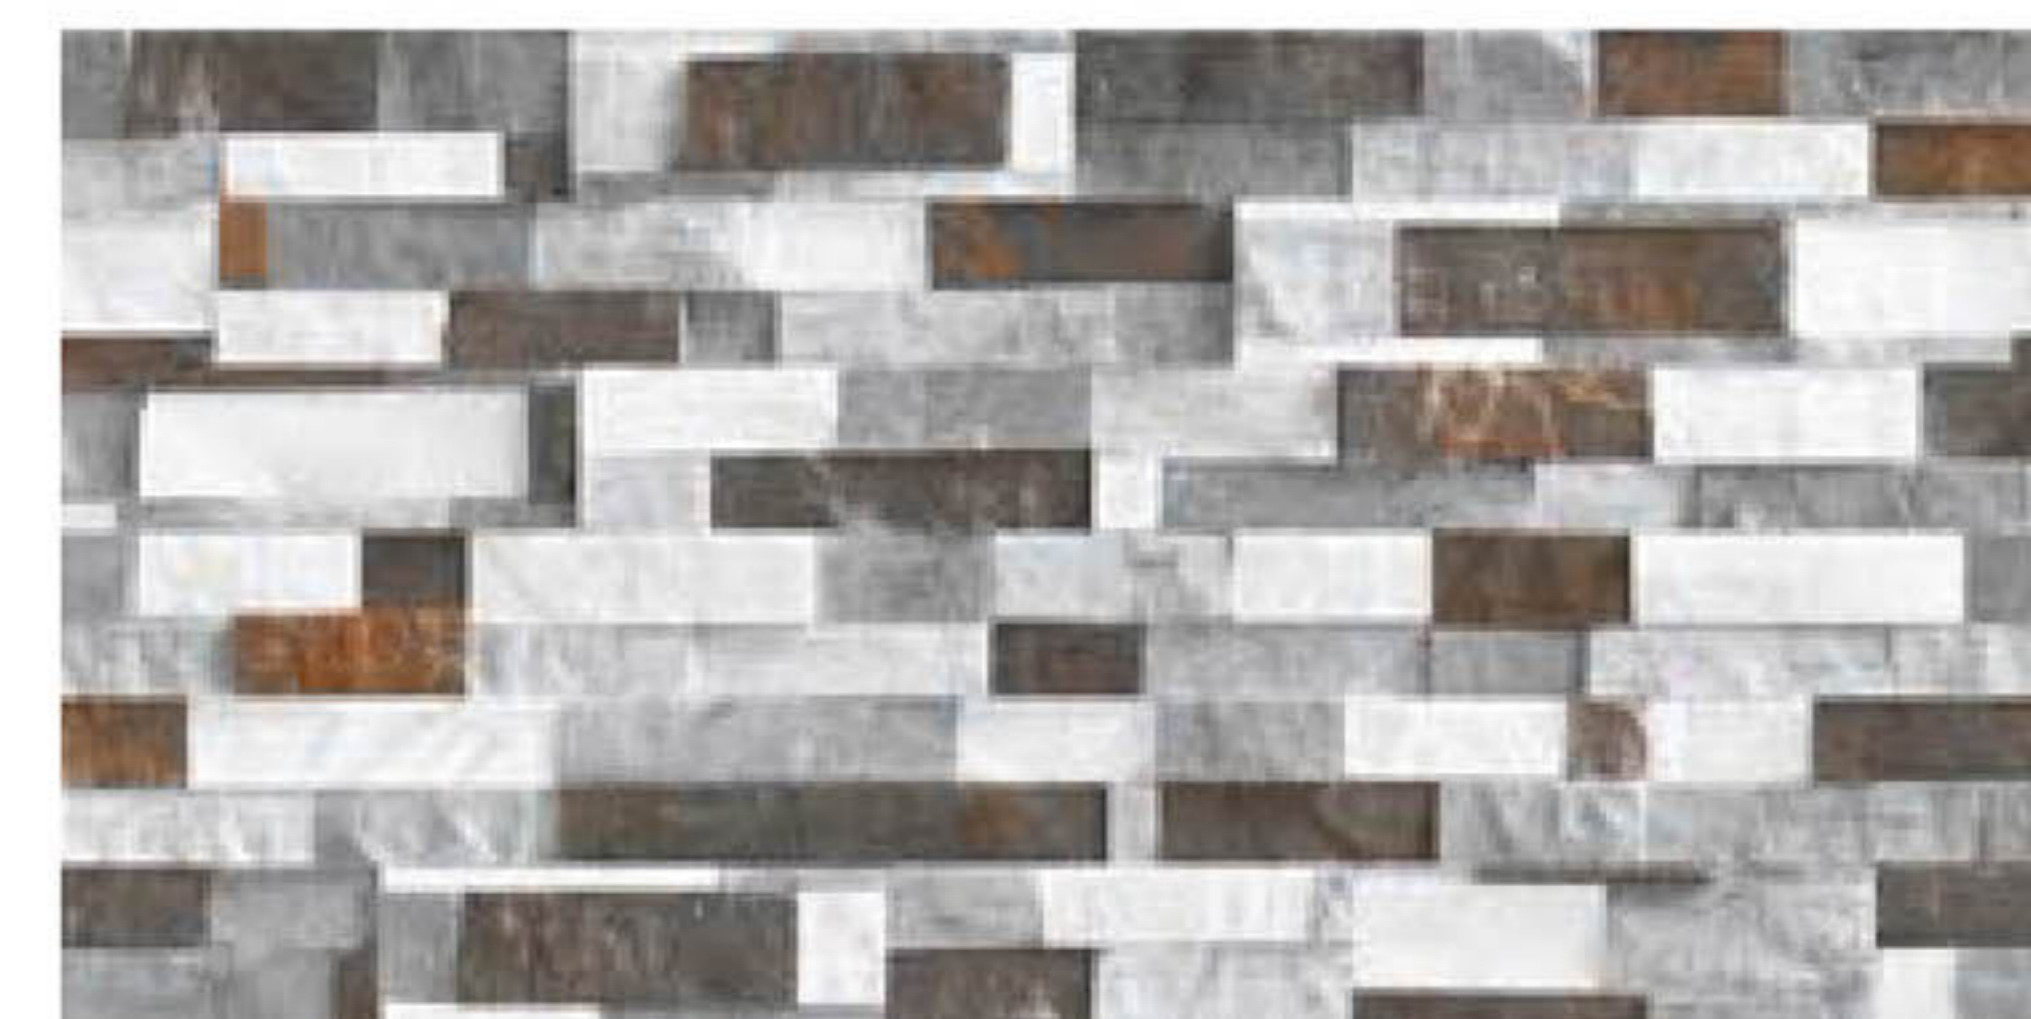

7407

300x600mm
Matt

HIGH DEPTH
ELEVATION
WALL TILES

7408

300x600mm
Matt

HIGH DEPTH
ELEVATION
WALL TILES

7409

300x600mm
Matt