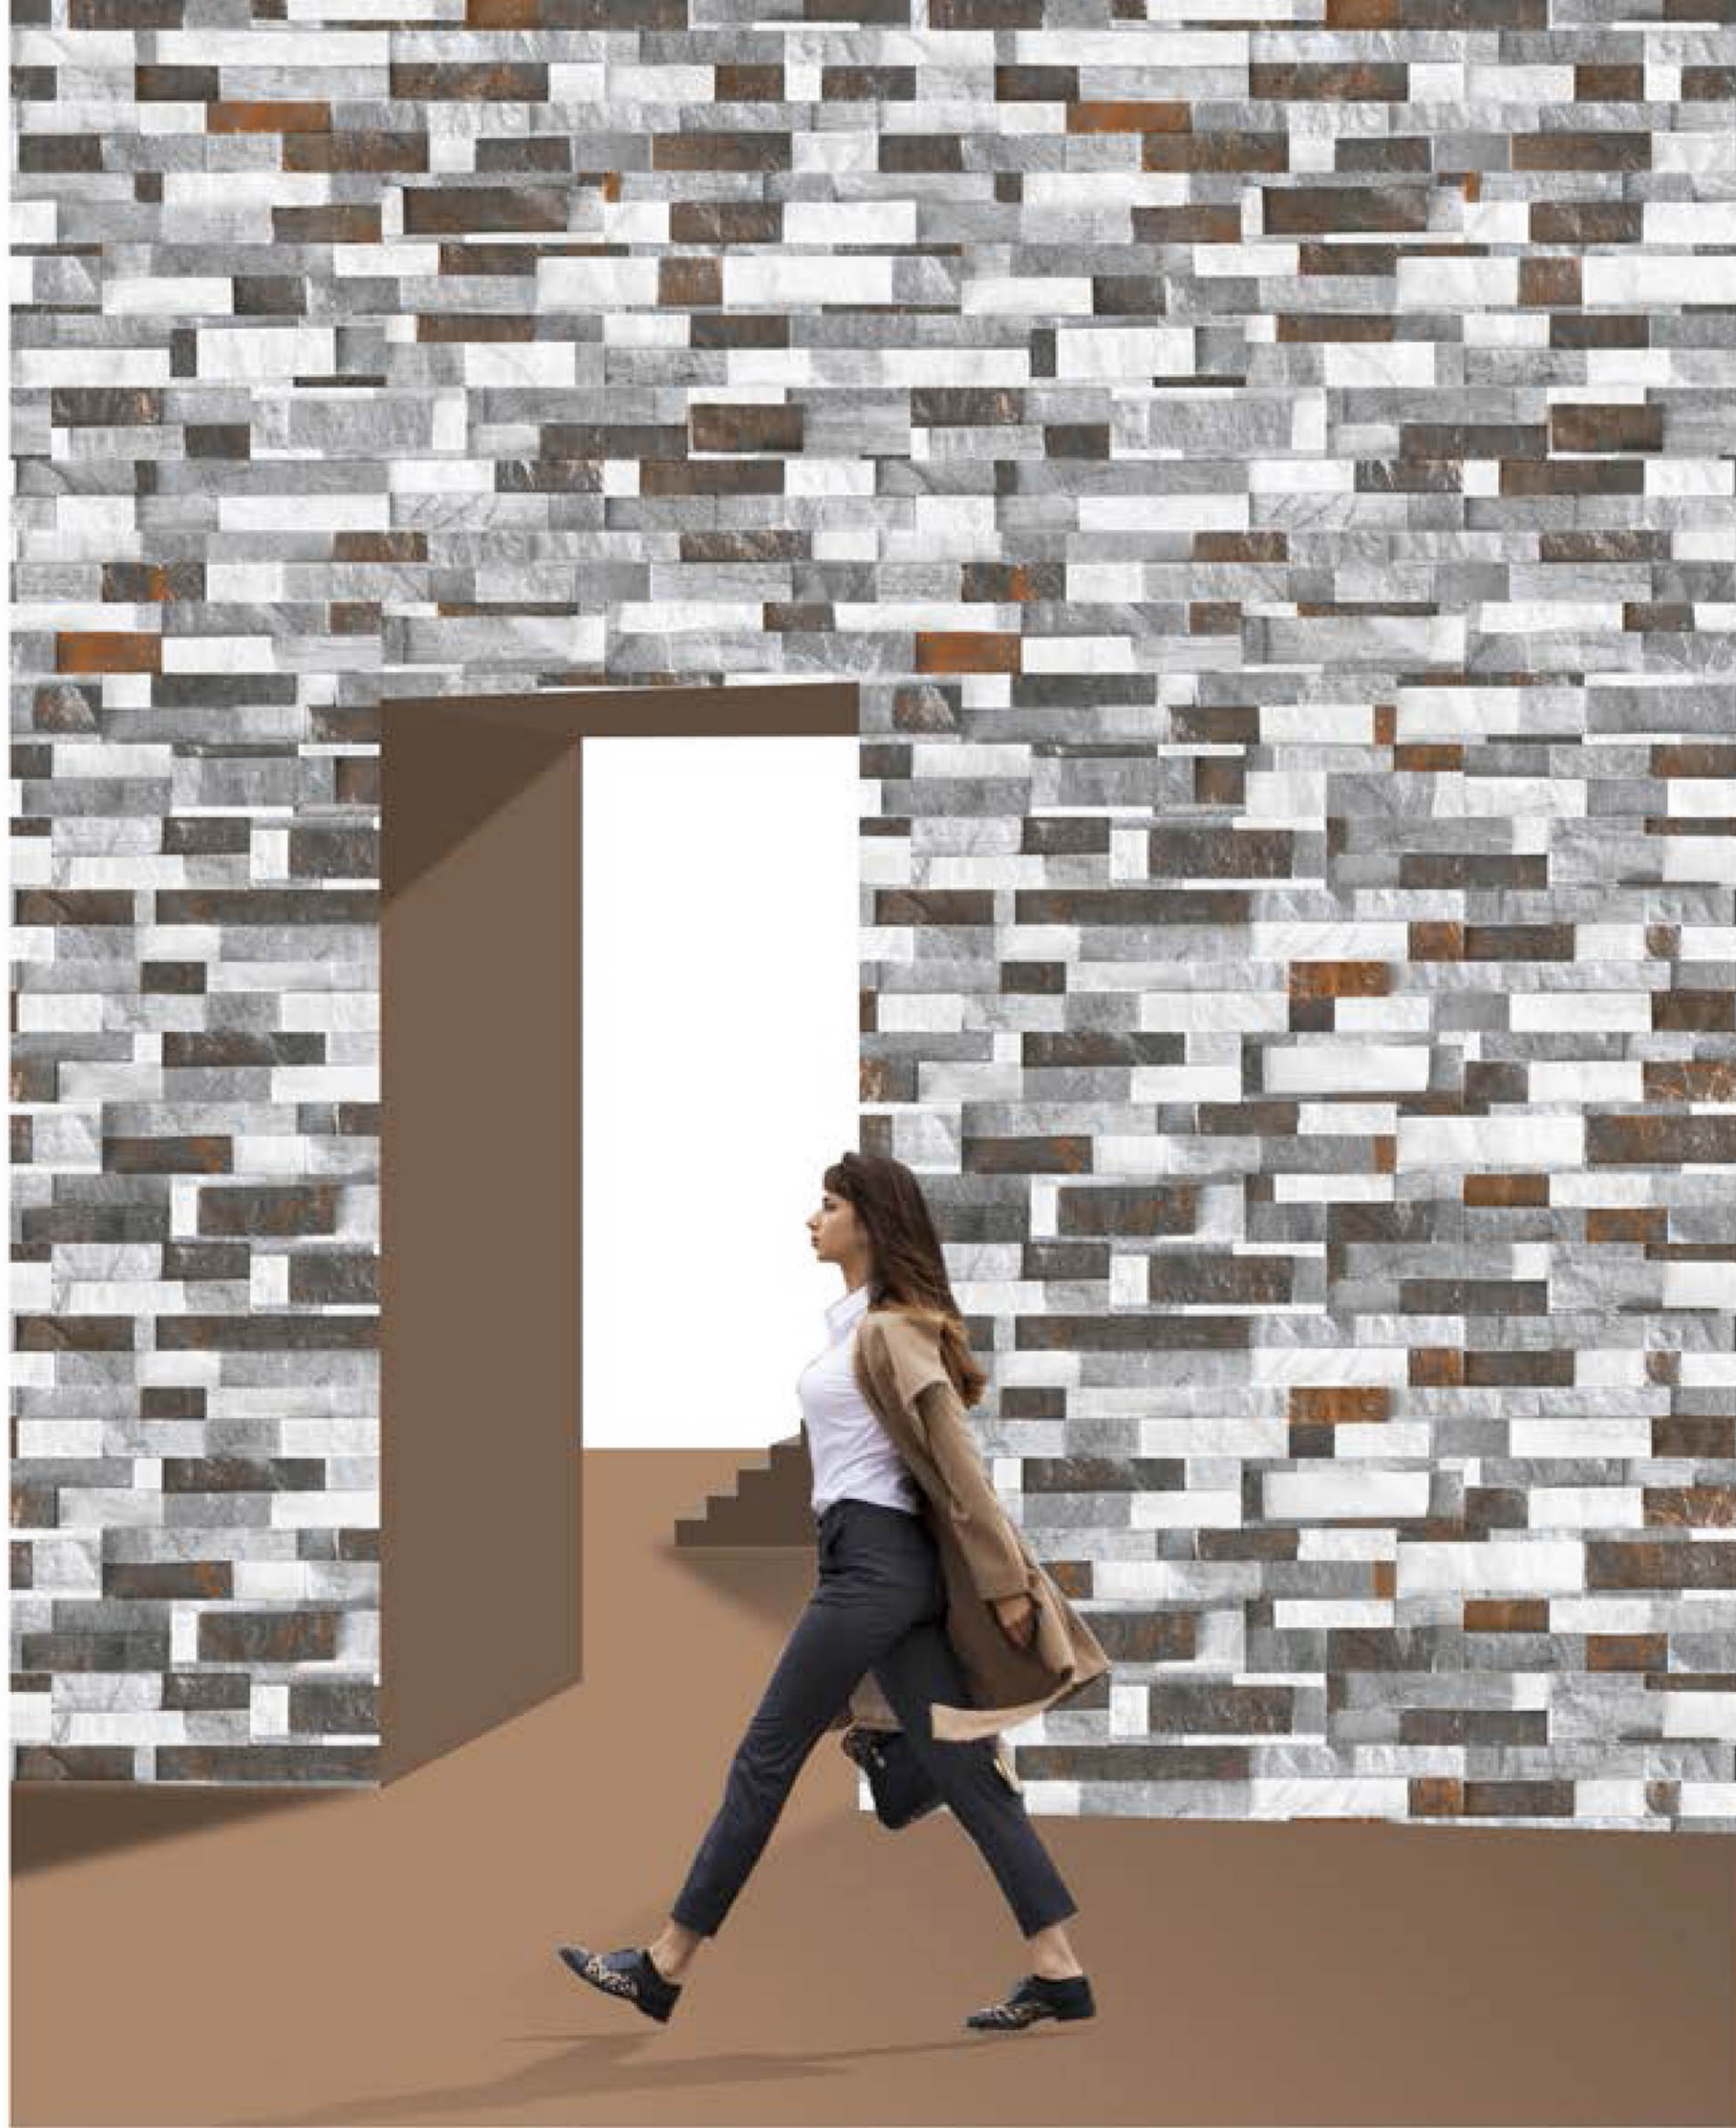

ELE VAT ION

YOUR
DREAMS

300X600MM
WALL TILES

SLEEK

300x600mm
WALL TILES

An intense, expressive, and elegant surface to upgrade and take your space a notch up.

FINE
CRAFTSMANSHIP
MAKE
MASTERPIECE

Series
74