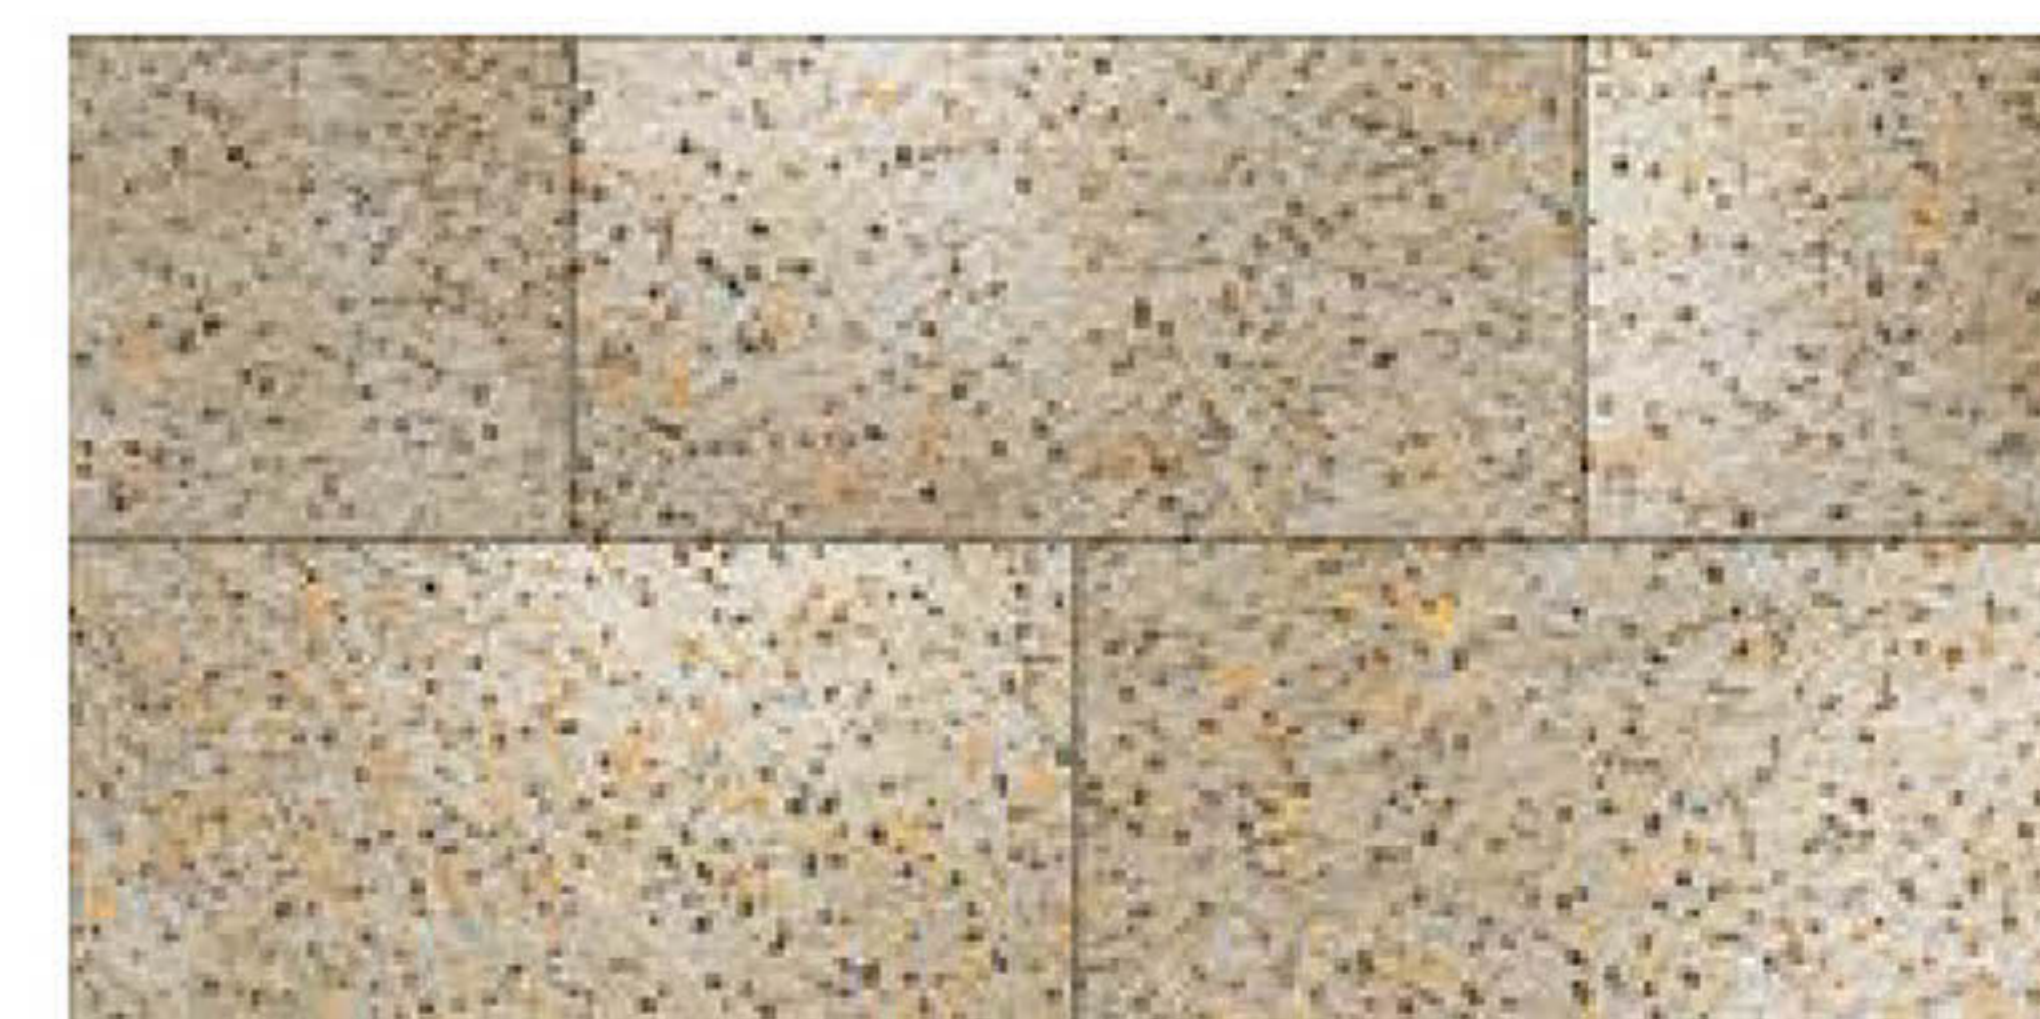

7503

300x600mm
Matt

HIGH DEPTH
ELEVATION
WALL TILES

7504

300x600mm
Matt

HIGH DEPTH
ELEVATION
WALL TILES

7505

300x600mm
Matt