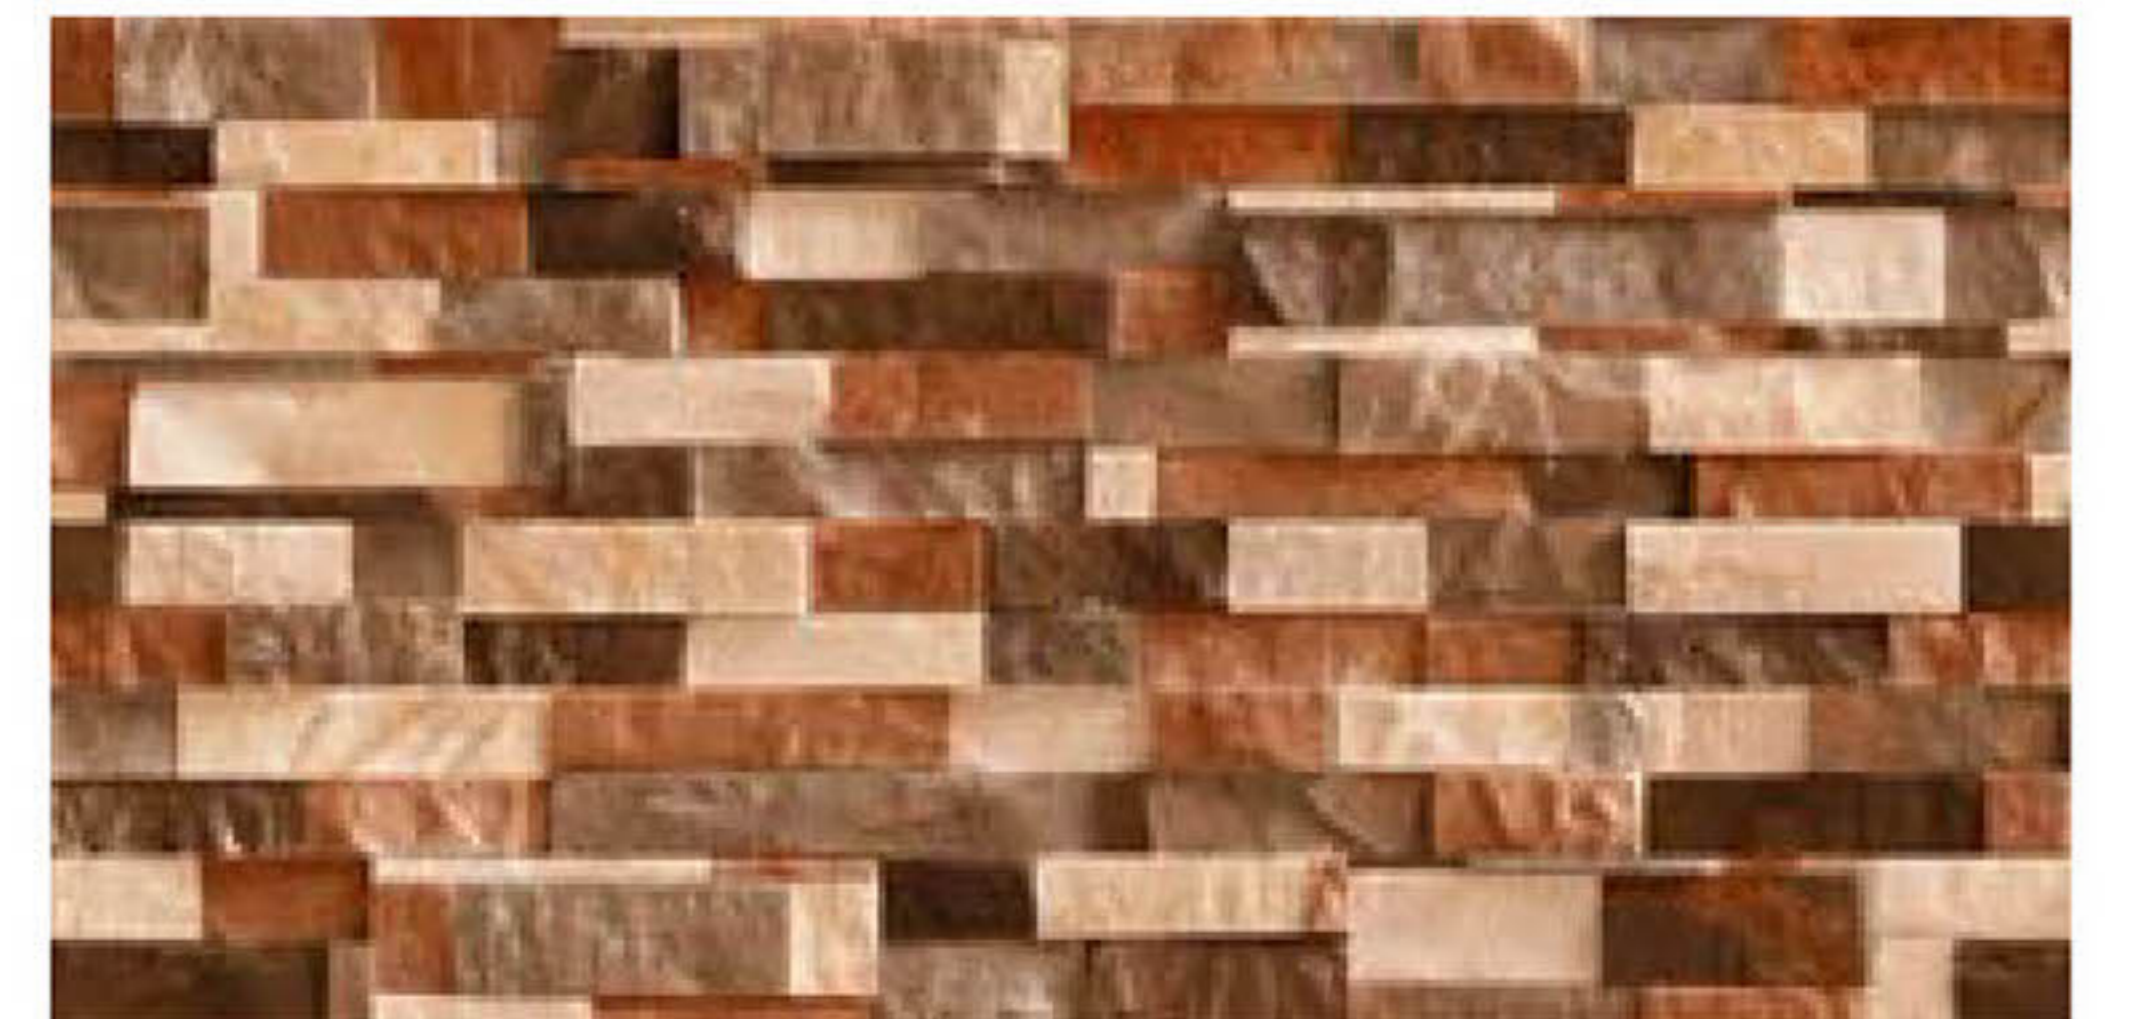

300x600mm
Matt

HIGH DEPTH
ELEVATION
WALL TILES

7413

300x600mm
Matt

HIGH DEPTH
ELEVATION
WALL TILES

7414

300x600mm
Matt

HIGH DEPTH
ELEVATION
WALL TILES