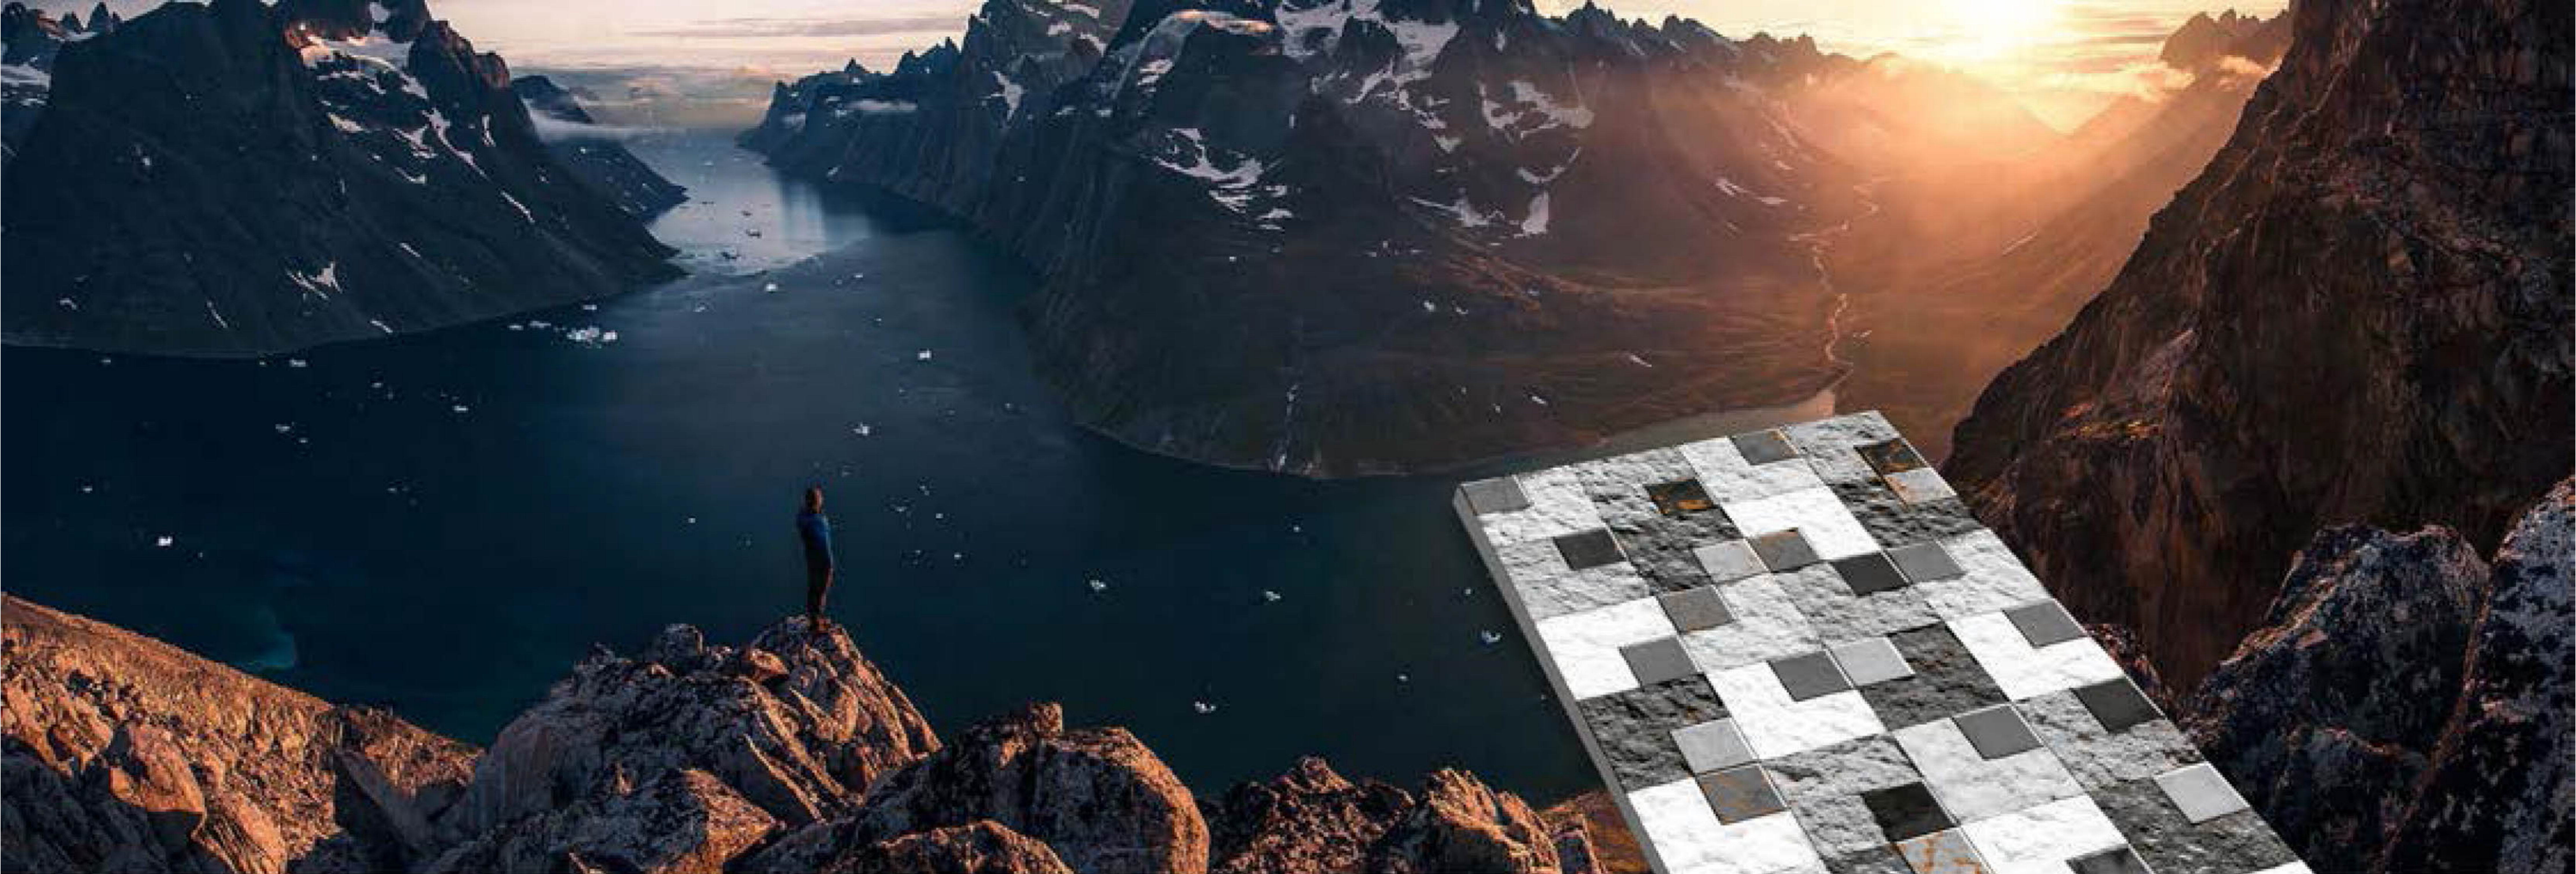

8008

300x600mm
Matt

HIGH DEPTH
ELEVATION
WALL TILES

8009

300x600mm
Matt

HIGH DEPTH
ELEVATION
WALL TILES

A MODERN
AND
BEAUTIFUL
VISUAL.

Series
81