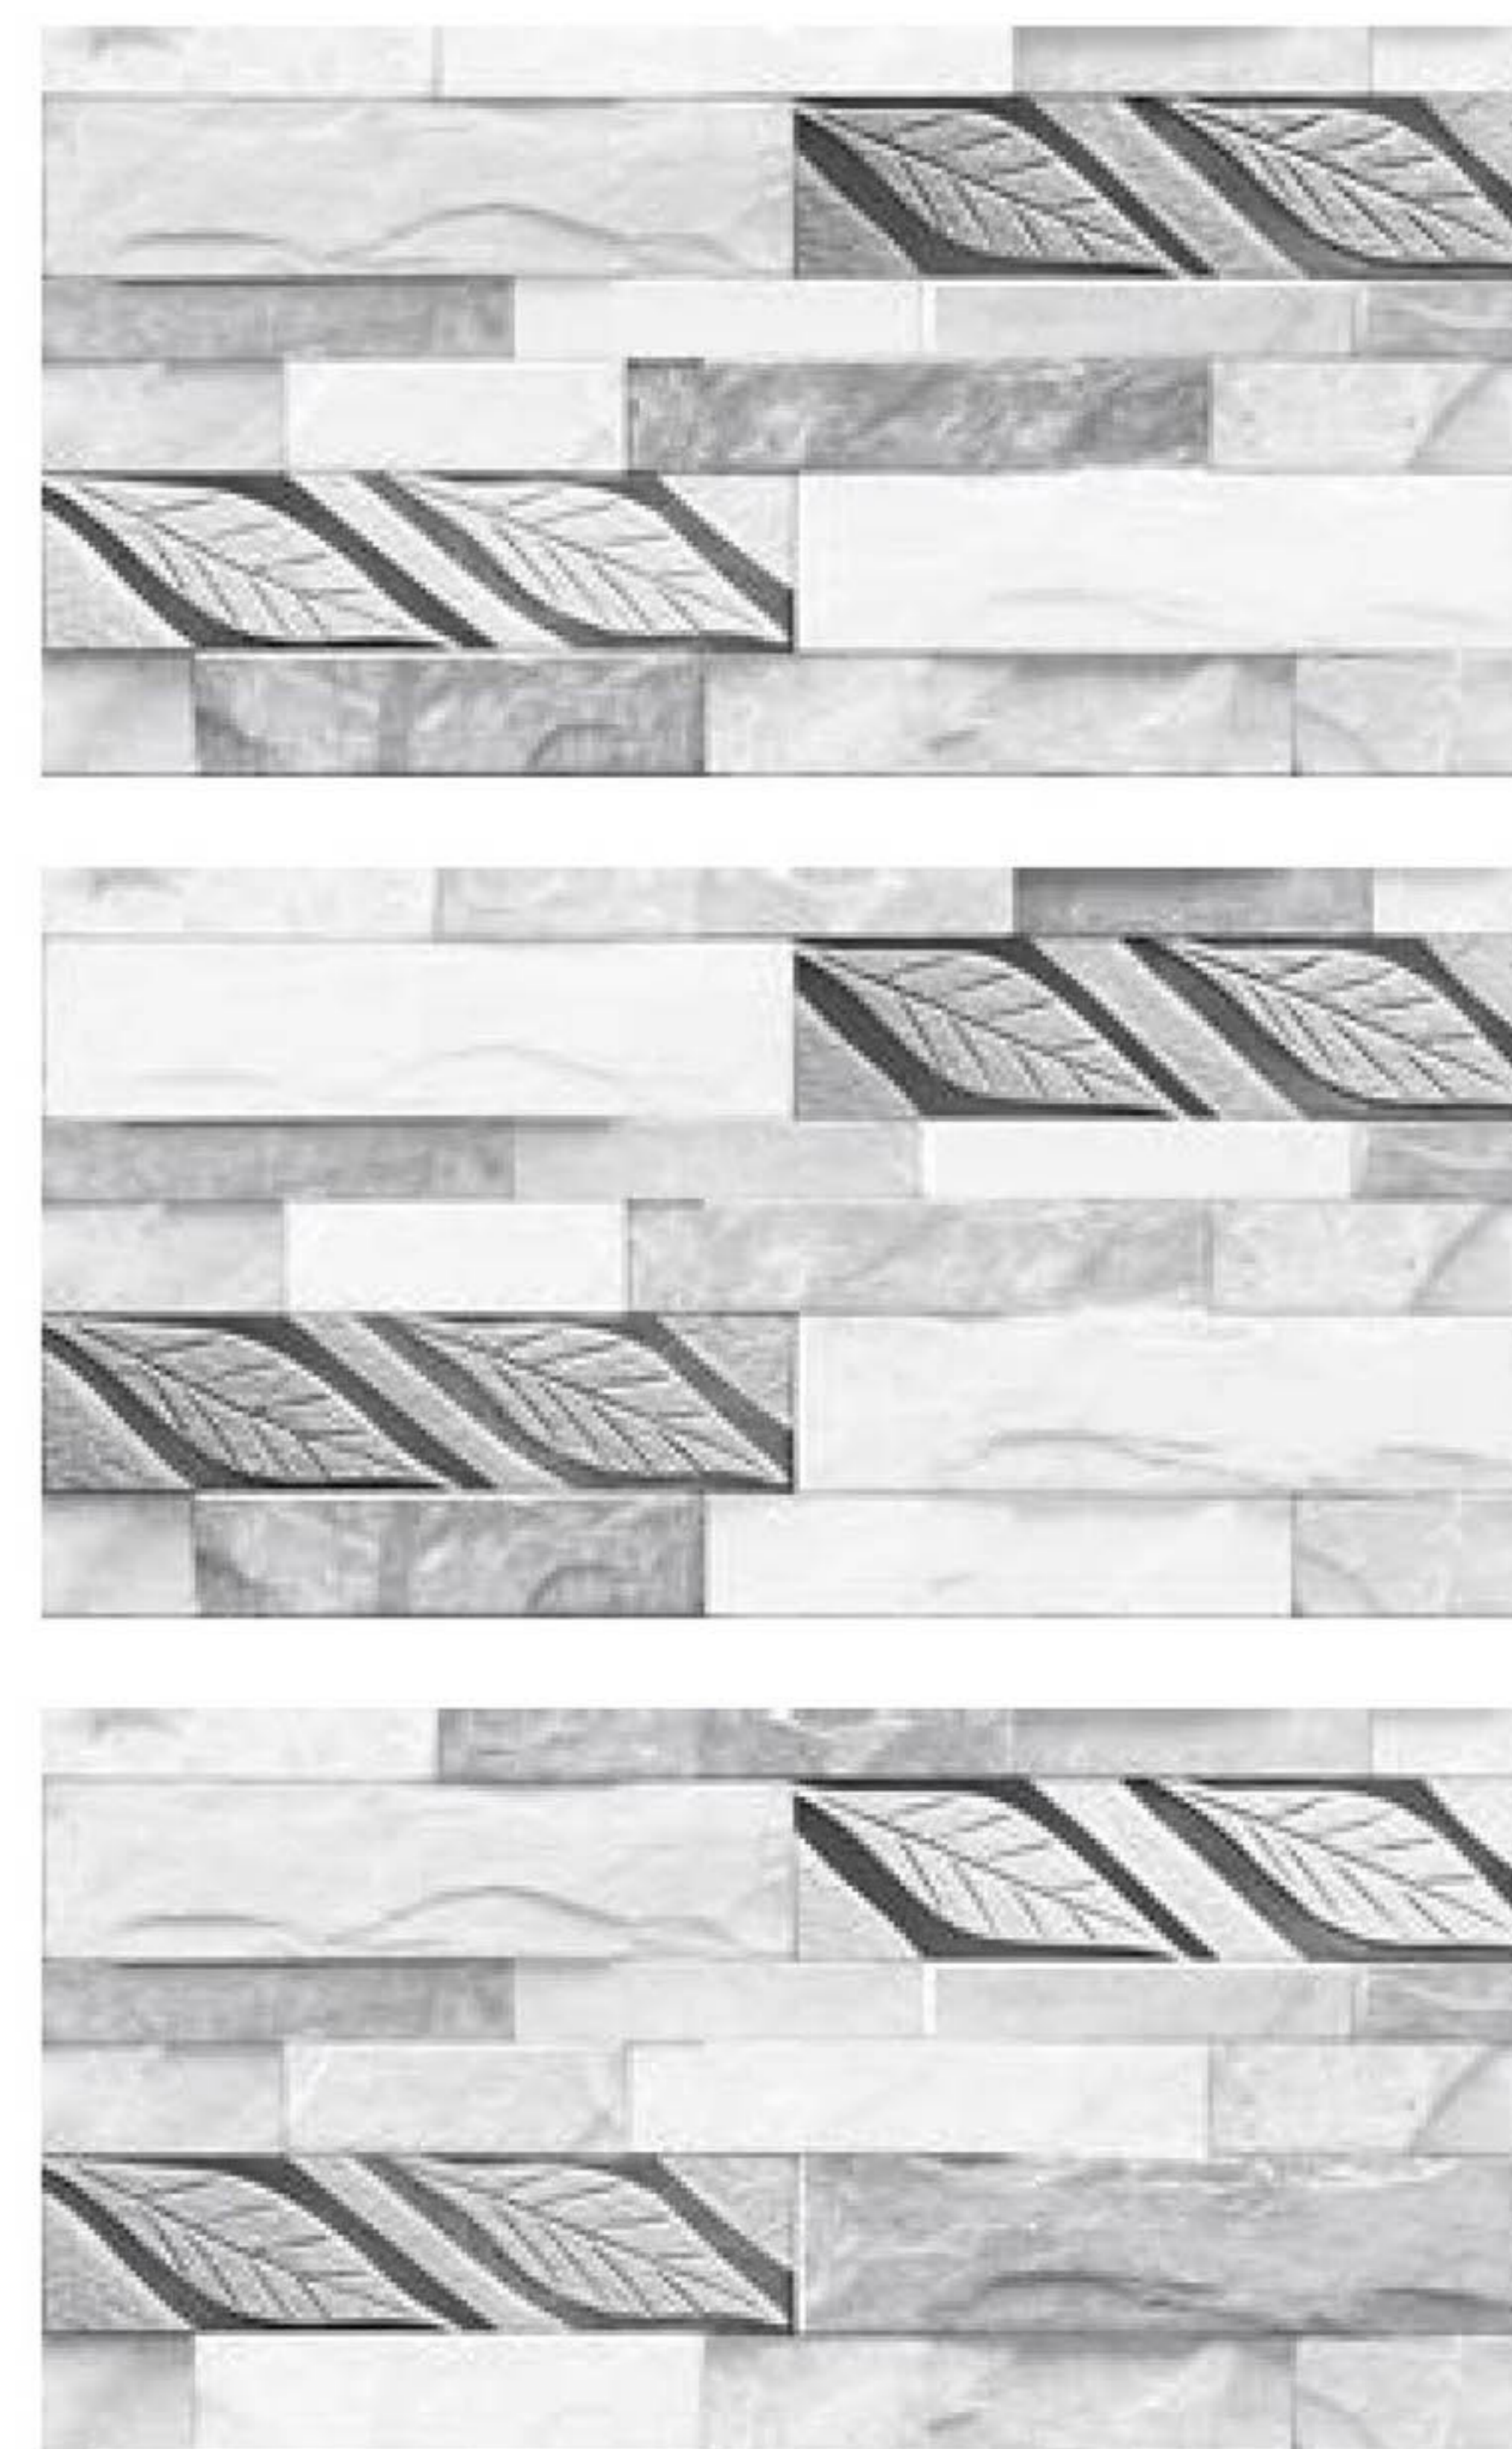

7701

300x600mm
Matt

HIGH DEPTH
ELEVATION
WALL TILES

7702

300x600mm
Matt

HIGH DEPTH
ELEVATION
WALL TILES

7703

300x600mm
Matt