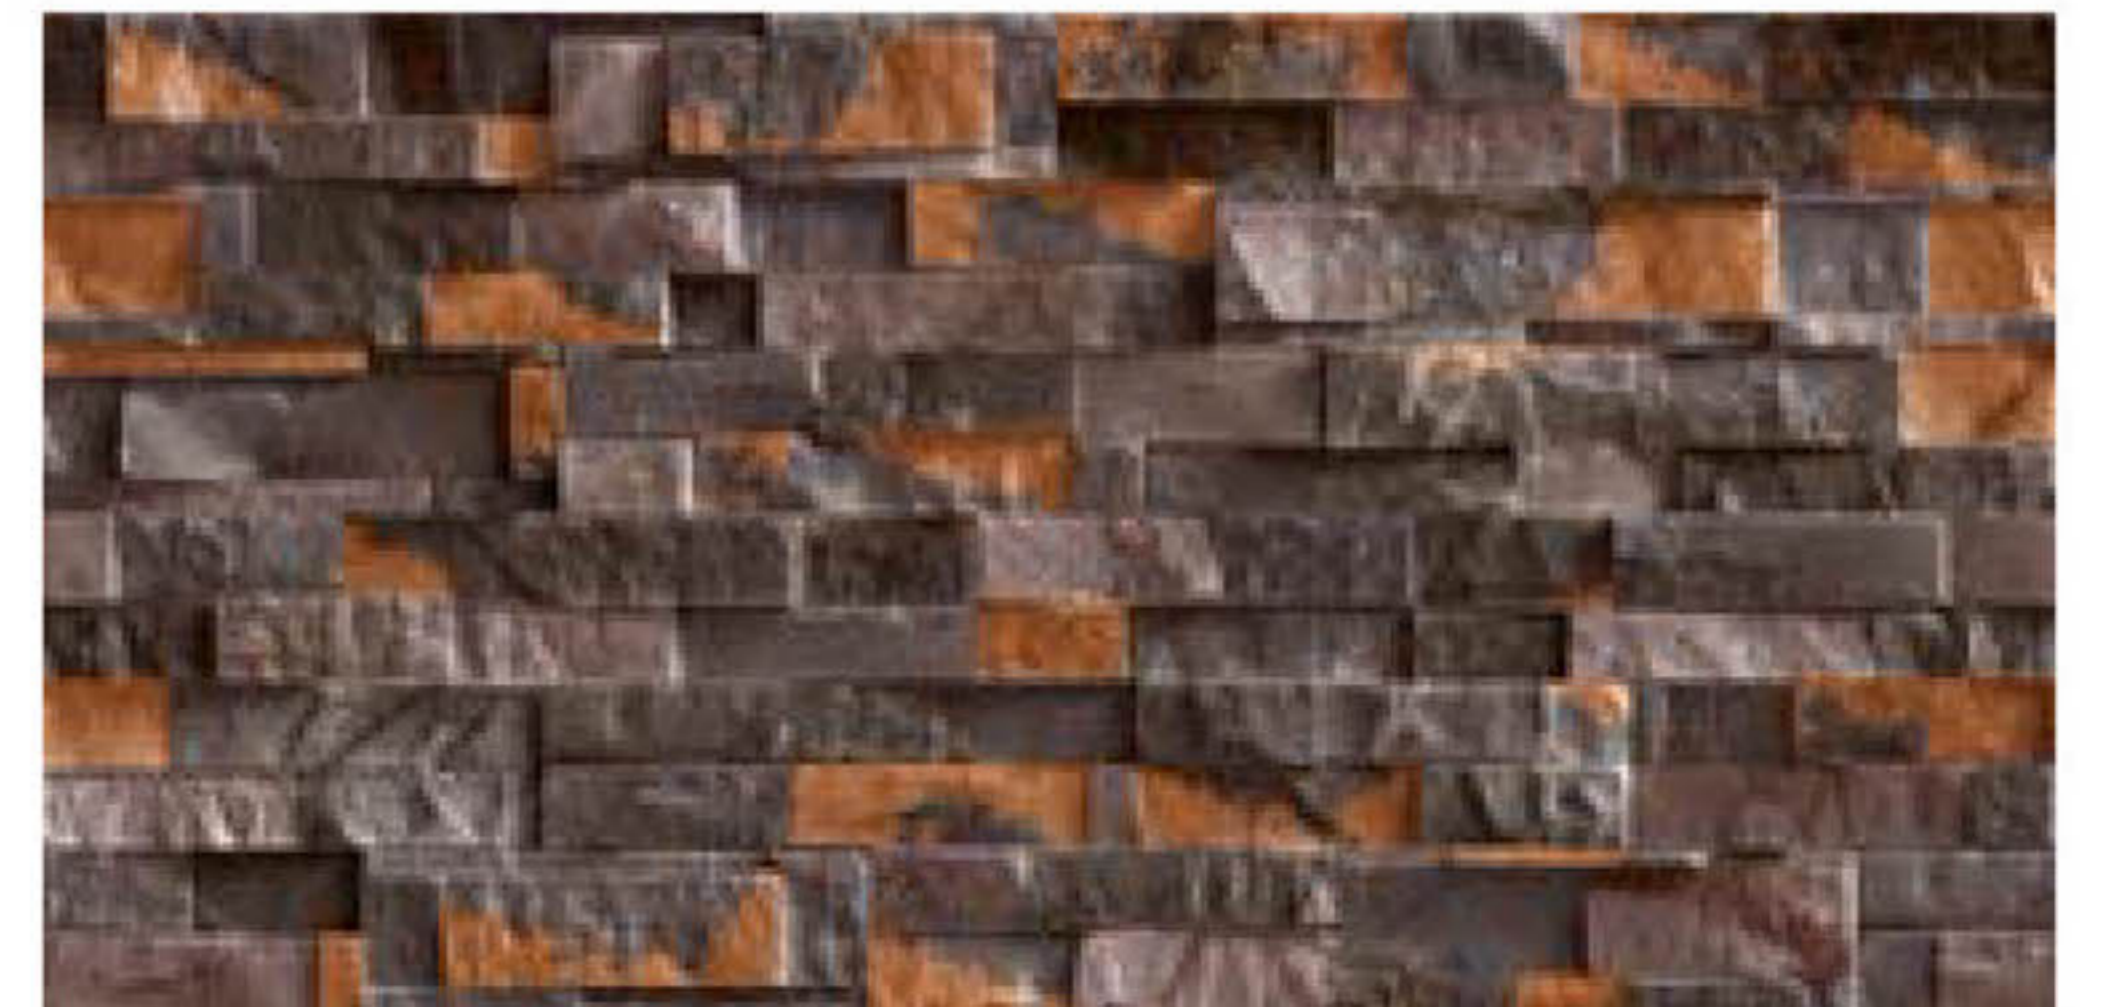

300x600mm
Matt

HIGH DEPTH
ELEVATION
WALL TILES

7413

300x600mm
Matt

HIGH DEPTH
ELEVATION
WALL TILES

7414

300x600mm
Matt

HIGH DEPTH
ELEVATION
WALL TILES