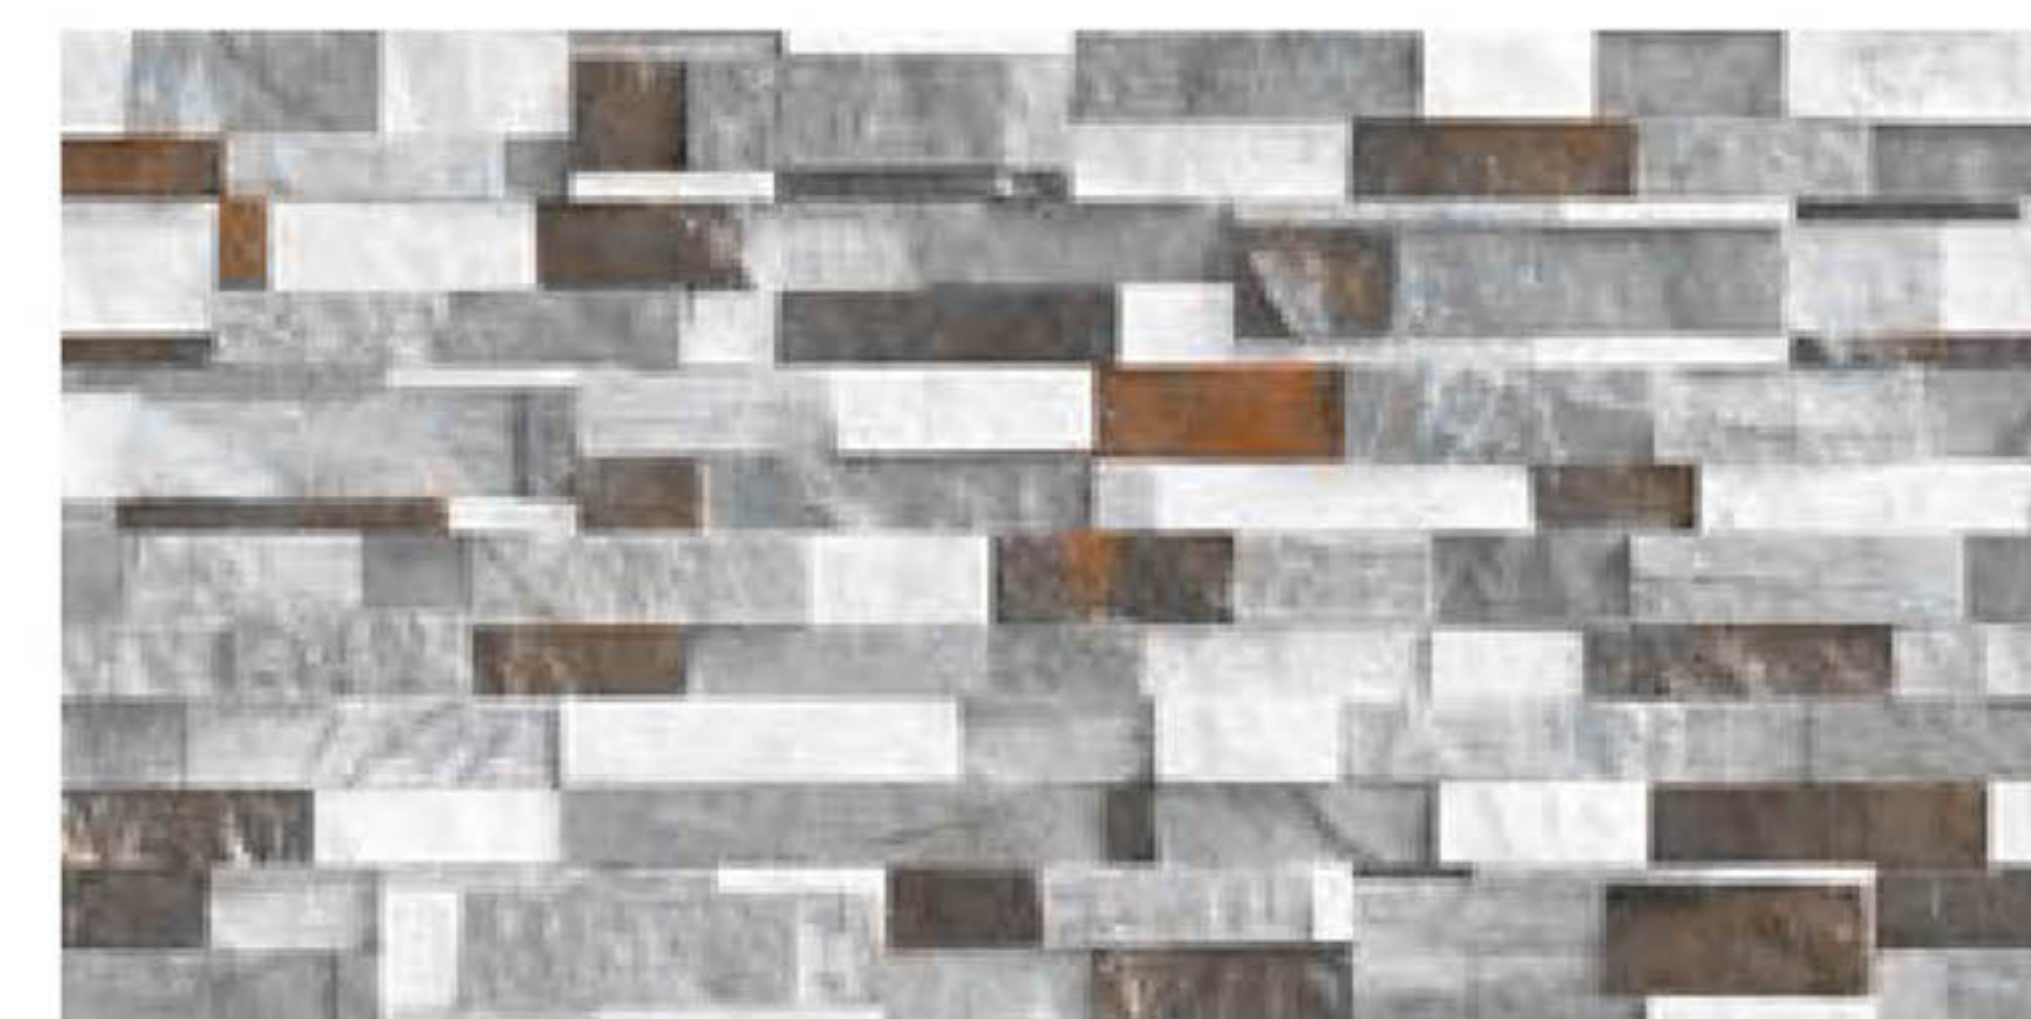

7407

300x600mm
Matt

HIGH DEPTH
ELEVATION
WALL TILES

7408

300x600mm
Matt

HIGH DEPTH
ELEVATION
WALL TILES

7409

300x600mm
Matt