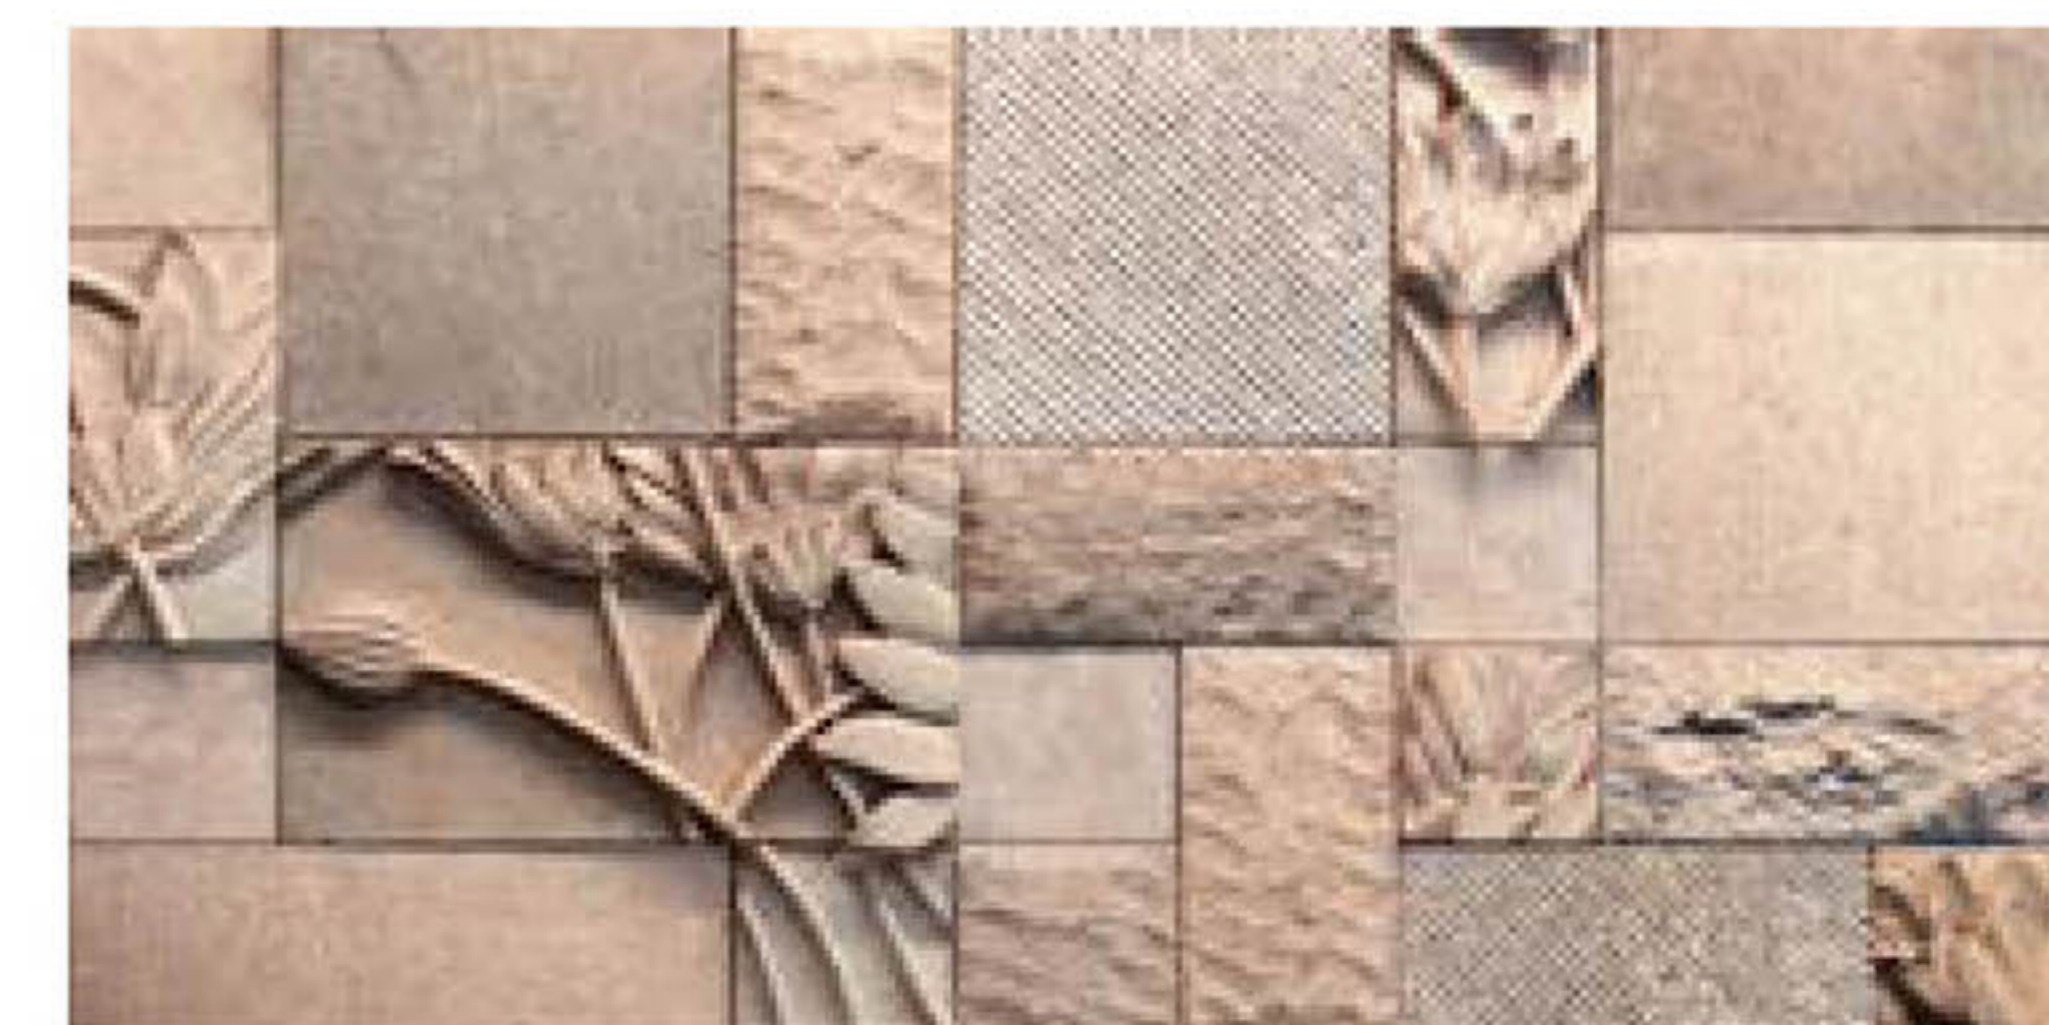

HIGH DEPTH
ELEVATION
WALL TILES

7803

300x600mm
Matt

HIGH DEPTH
ELEVATION
WALL TILES

7804

300x600mm
Matt

HIGH DEPTH
ELEVATION
WALL TILES

7805