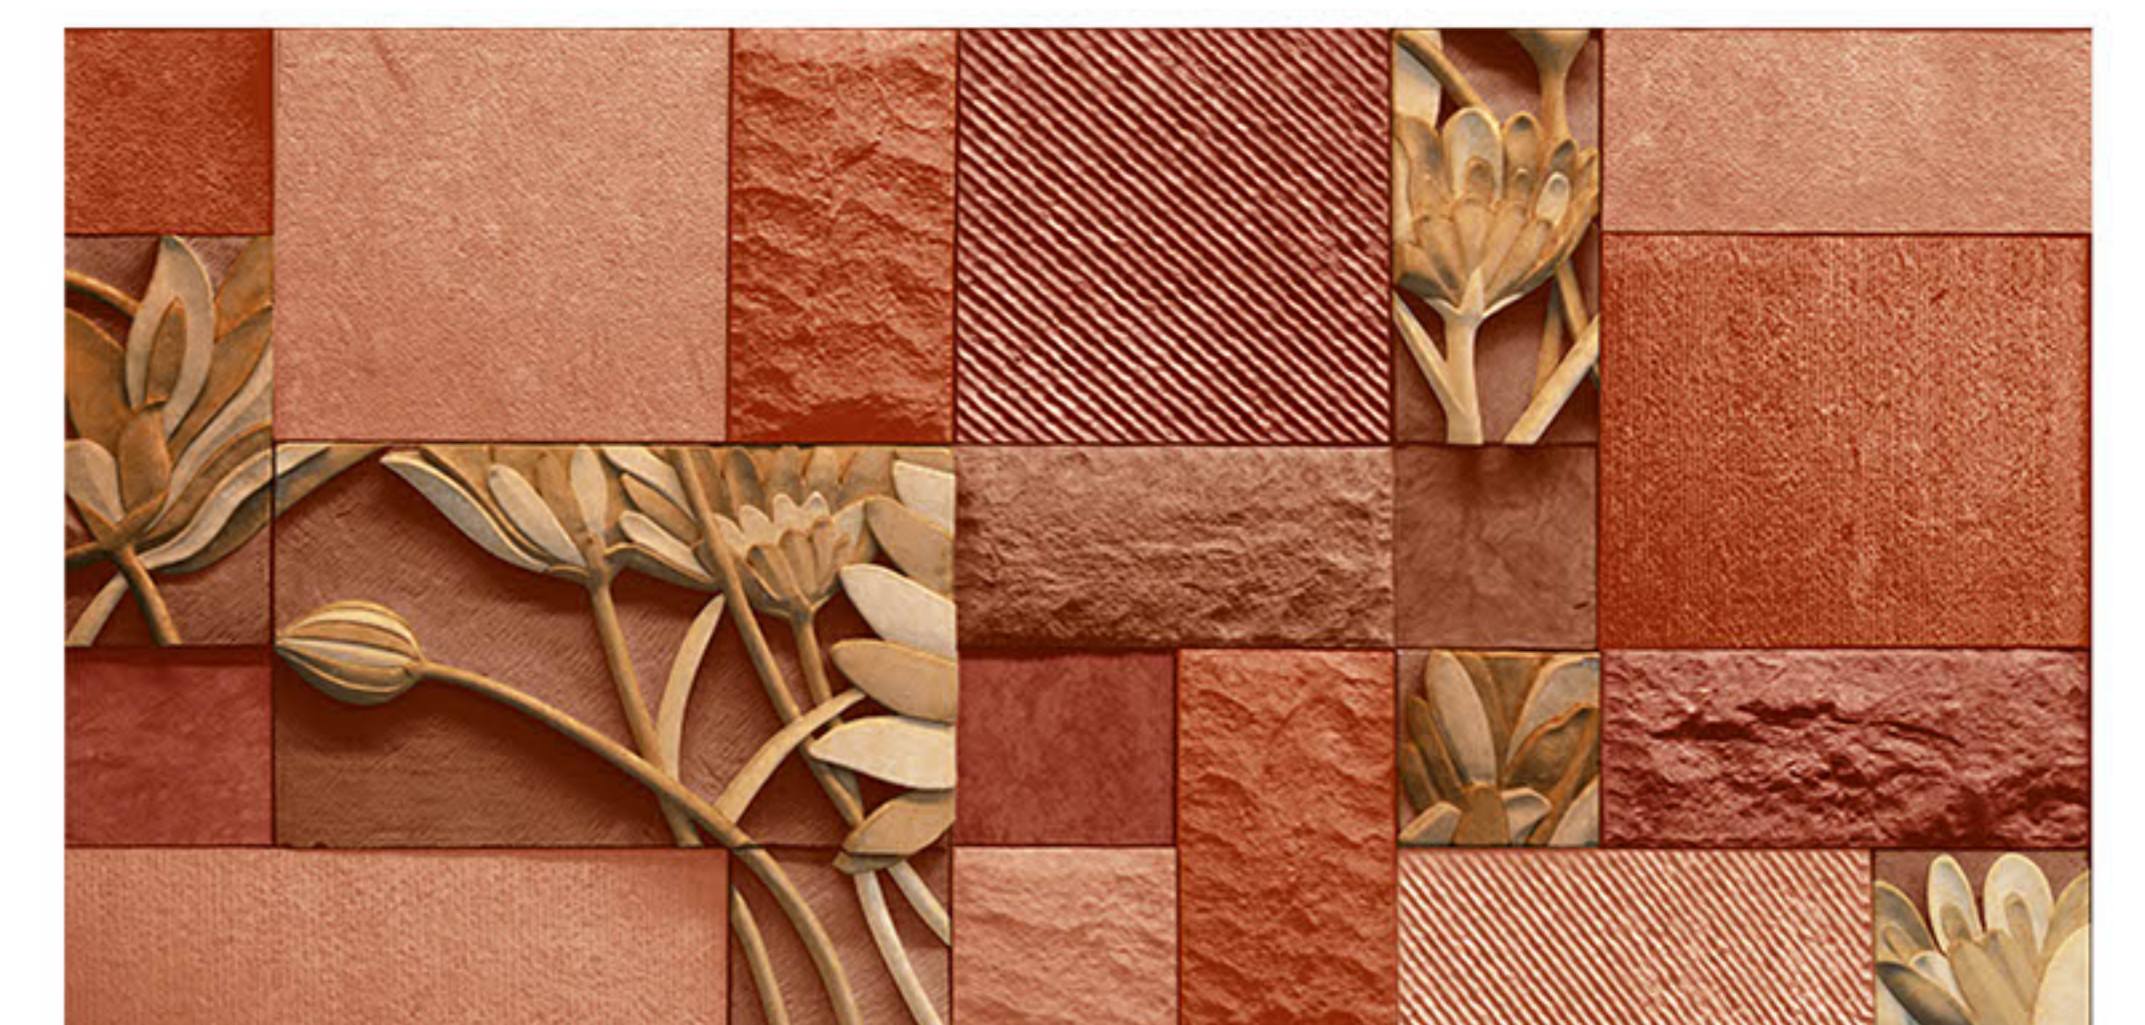

7808

300x600mm
Matt

HIGH DEPTH
ELEVATION
WALL TILES

7809

300x600mm
Matt

HIGH DEPTH
ELEVATION
WALL TILES

7810

300x600mm
Matt