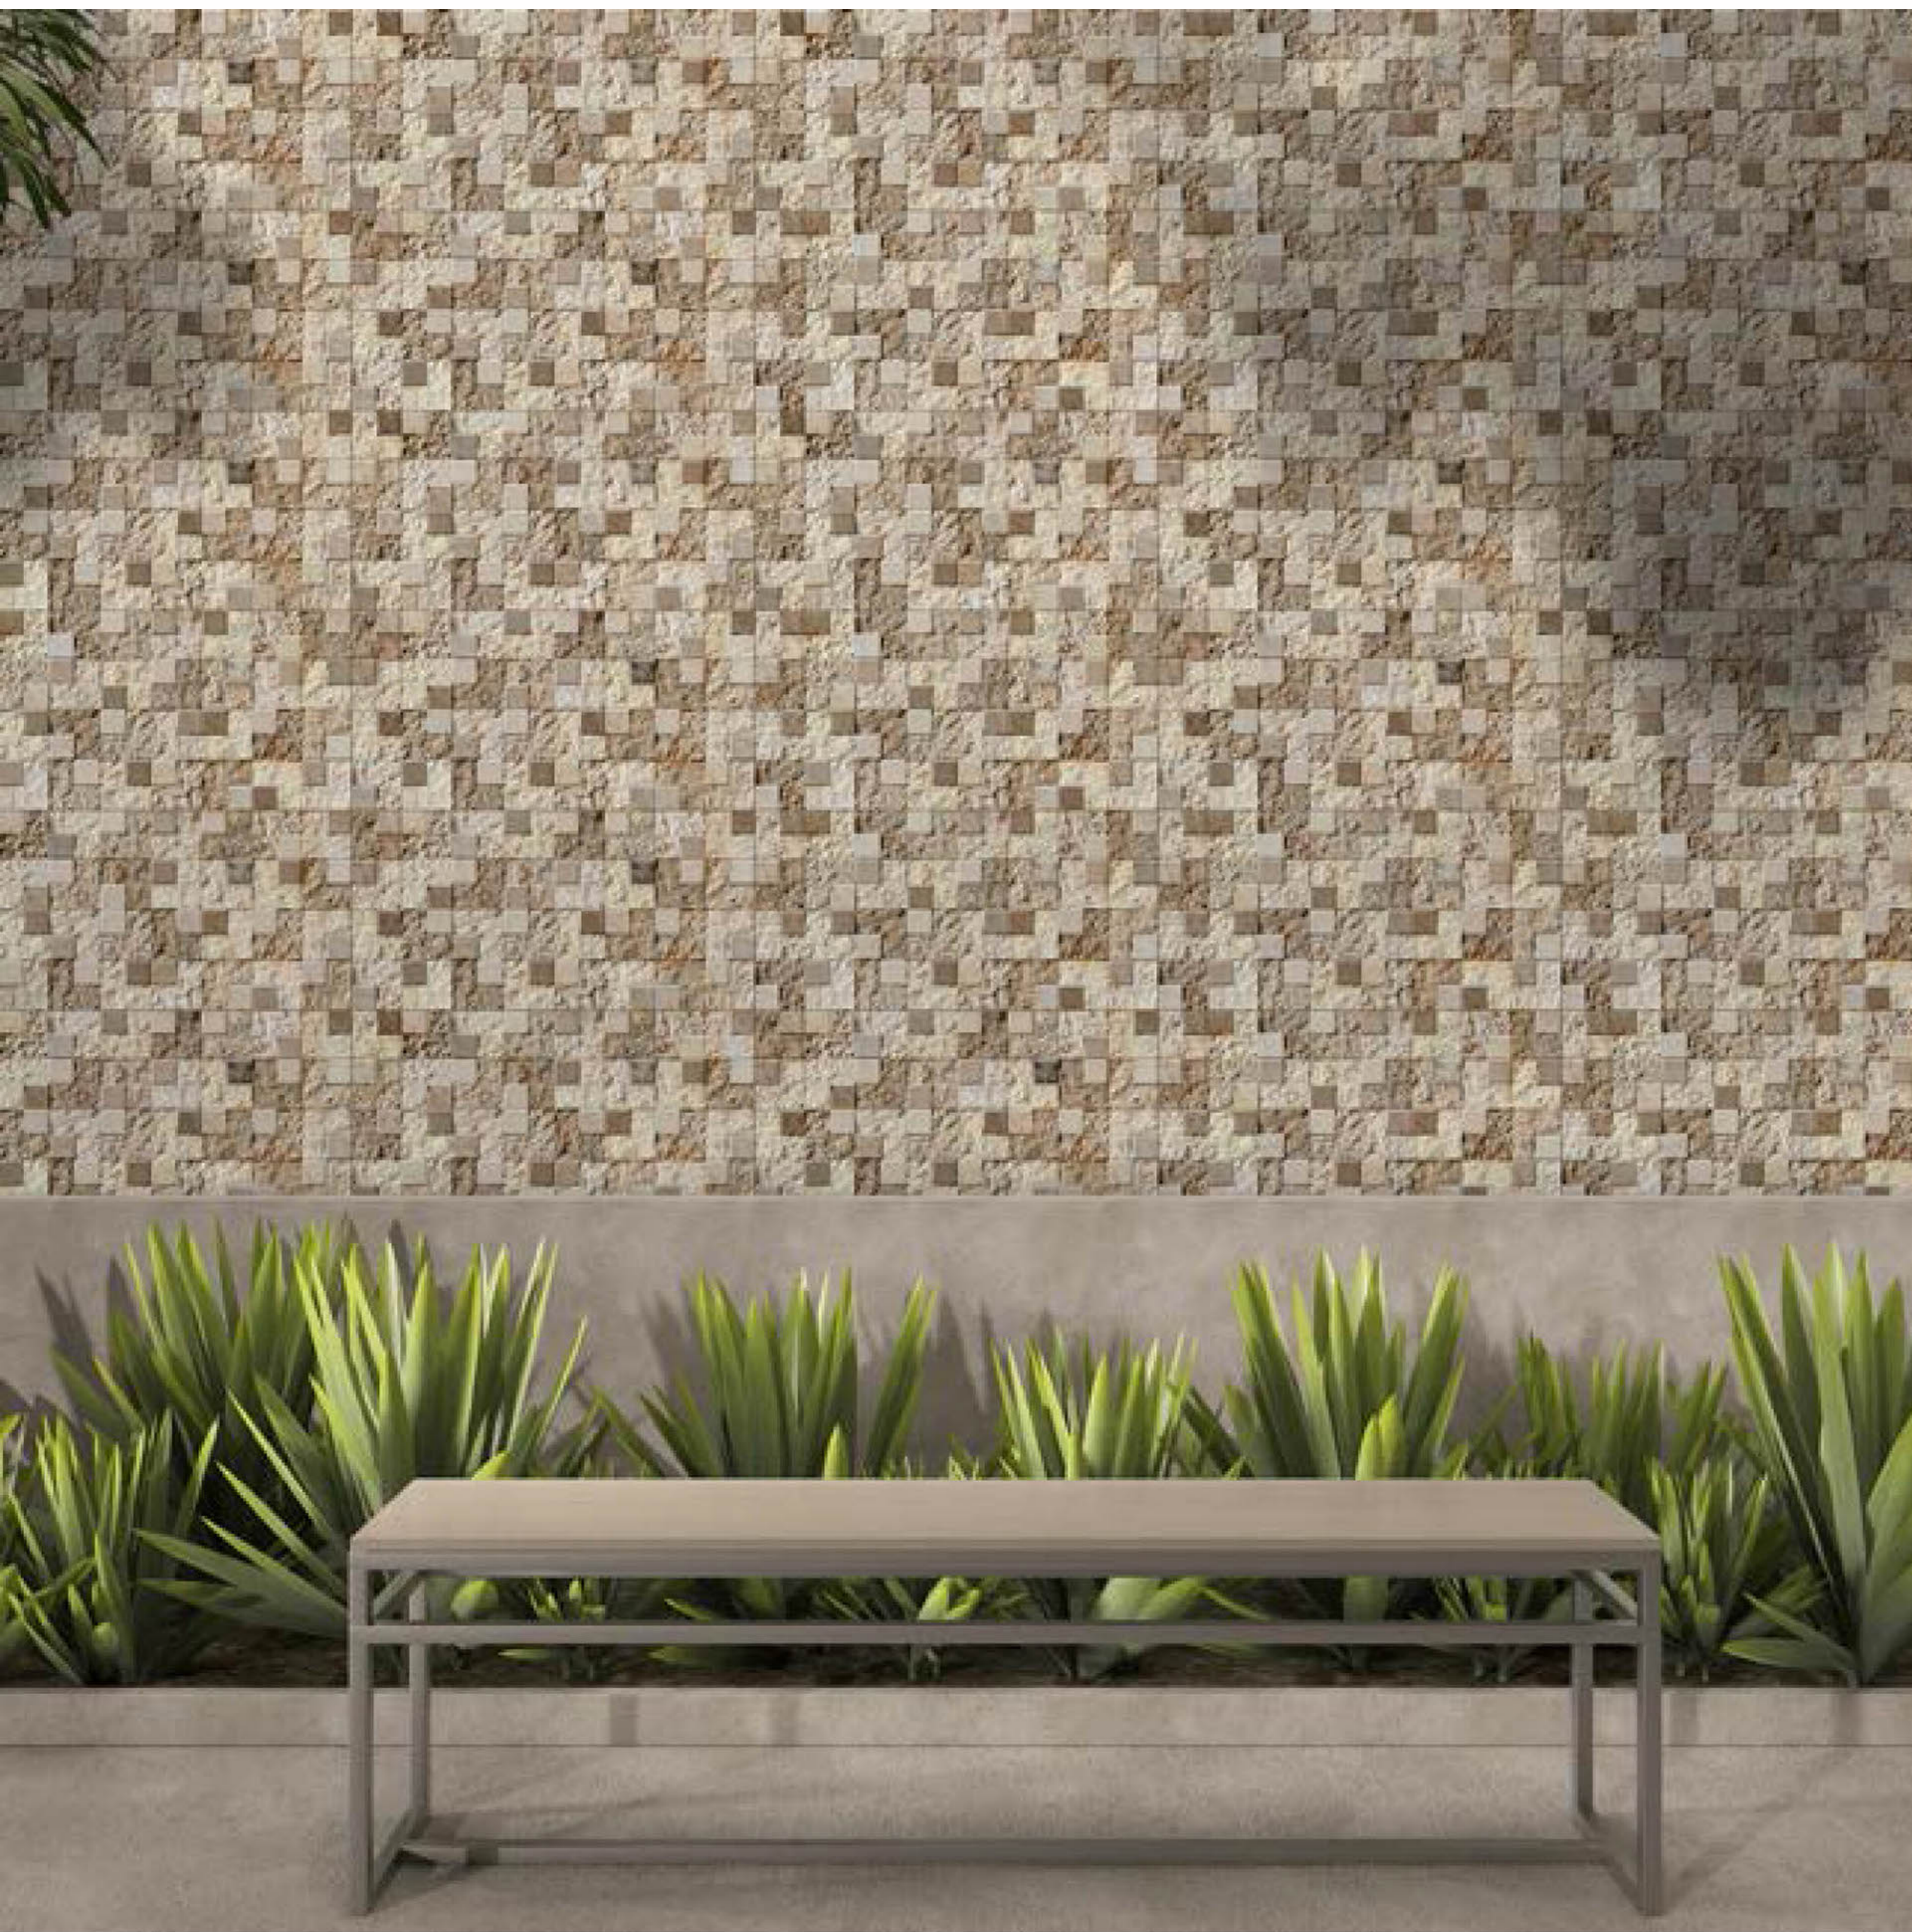

8109

300x600mm
Matt

HIGH DEPTH
ELEVATION
WALL TILES