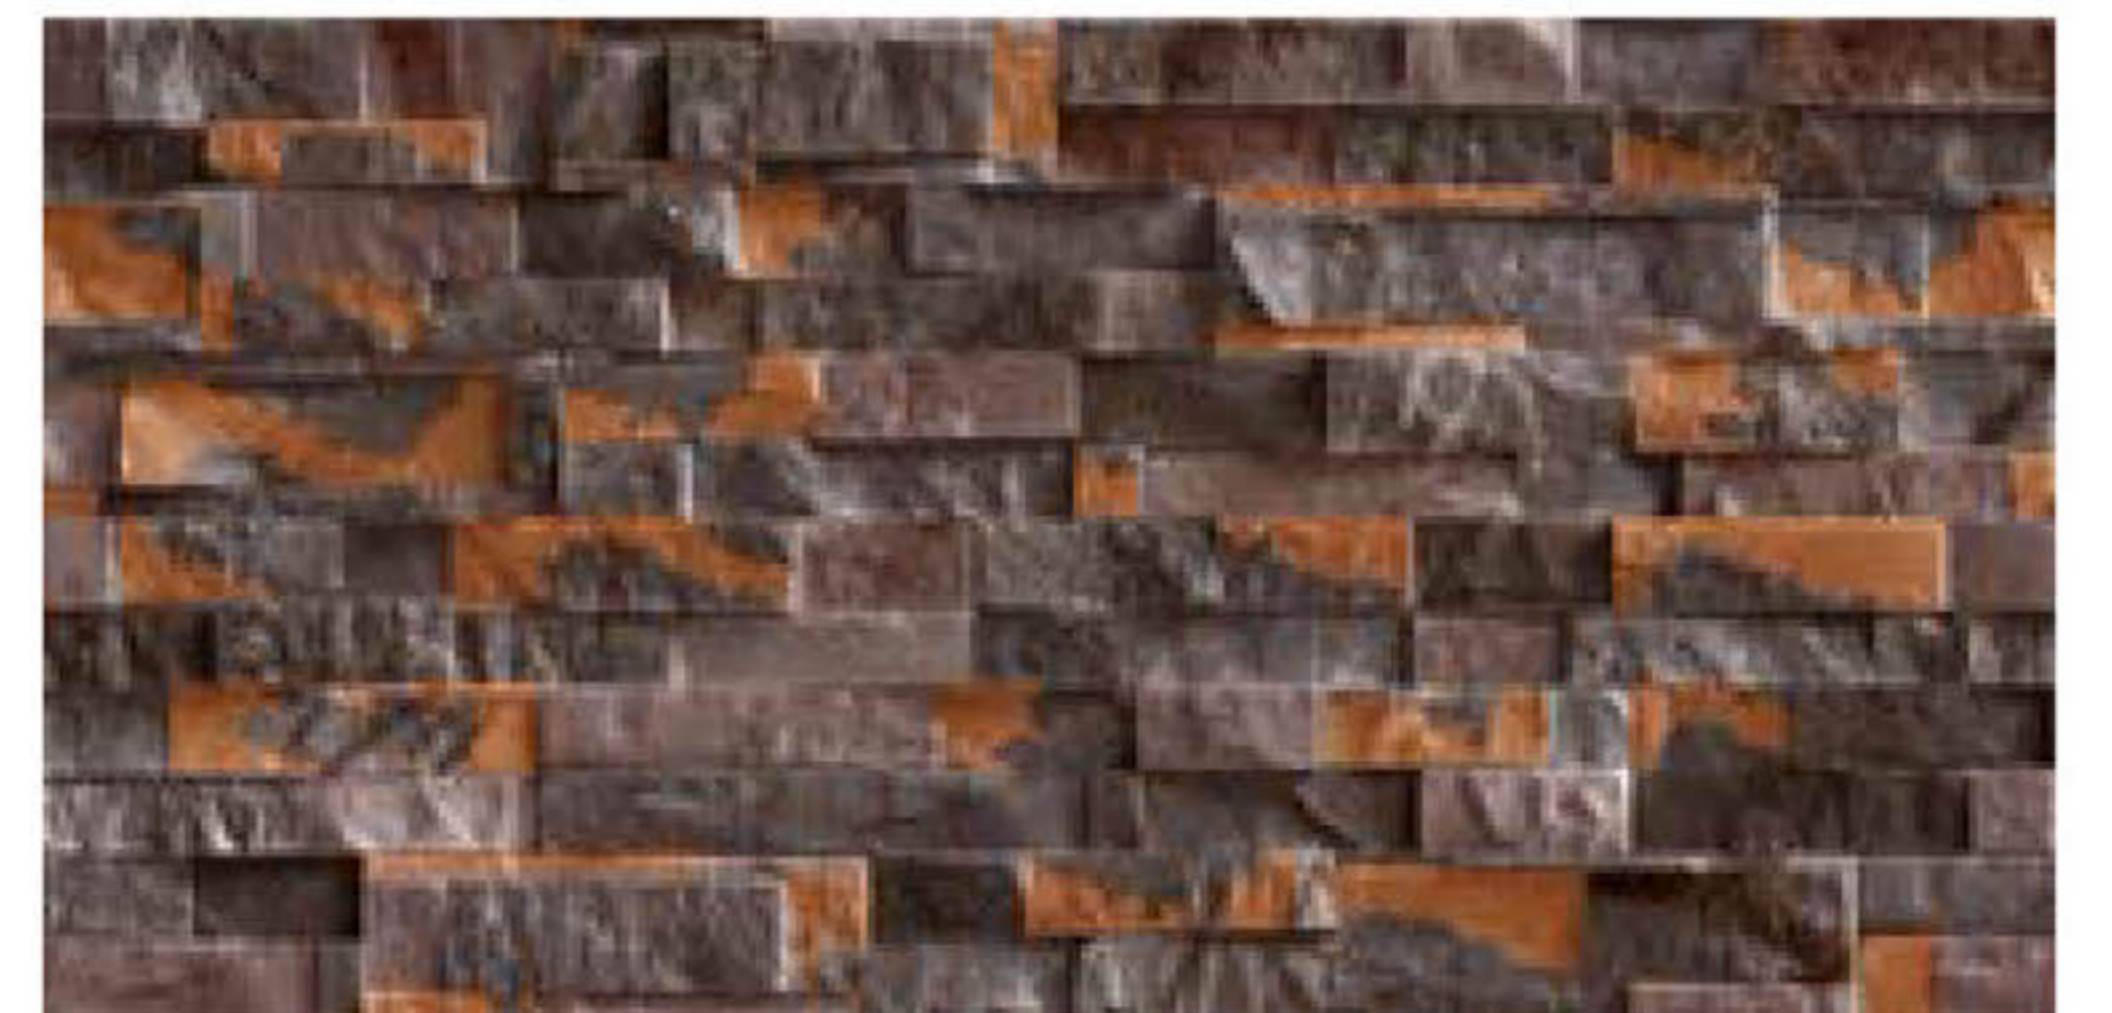

300x600mm
Matt

HIGH DEPTH
ELEVATION
WALL TILES

7413

300x600mm
Matt

HIGH DEPTH
ELEVATION
WALL TILES

7414

300x600mm
Matt

HIGH DEPTH
ELEVATION
WALL TILES