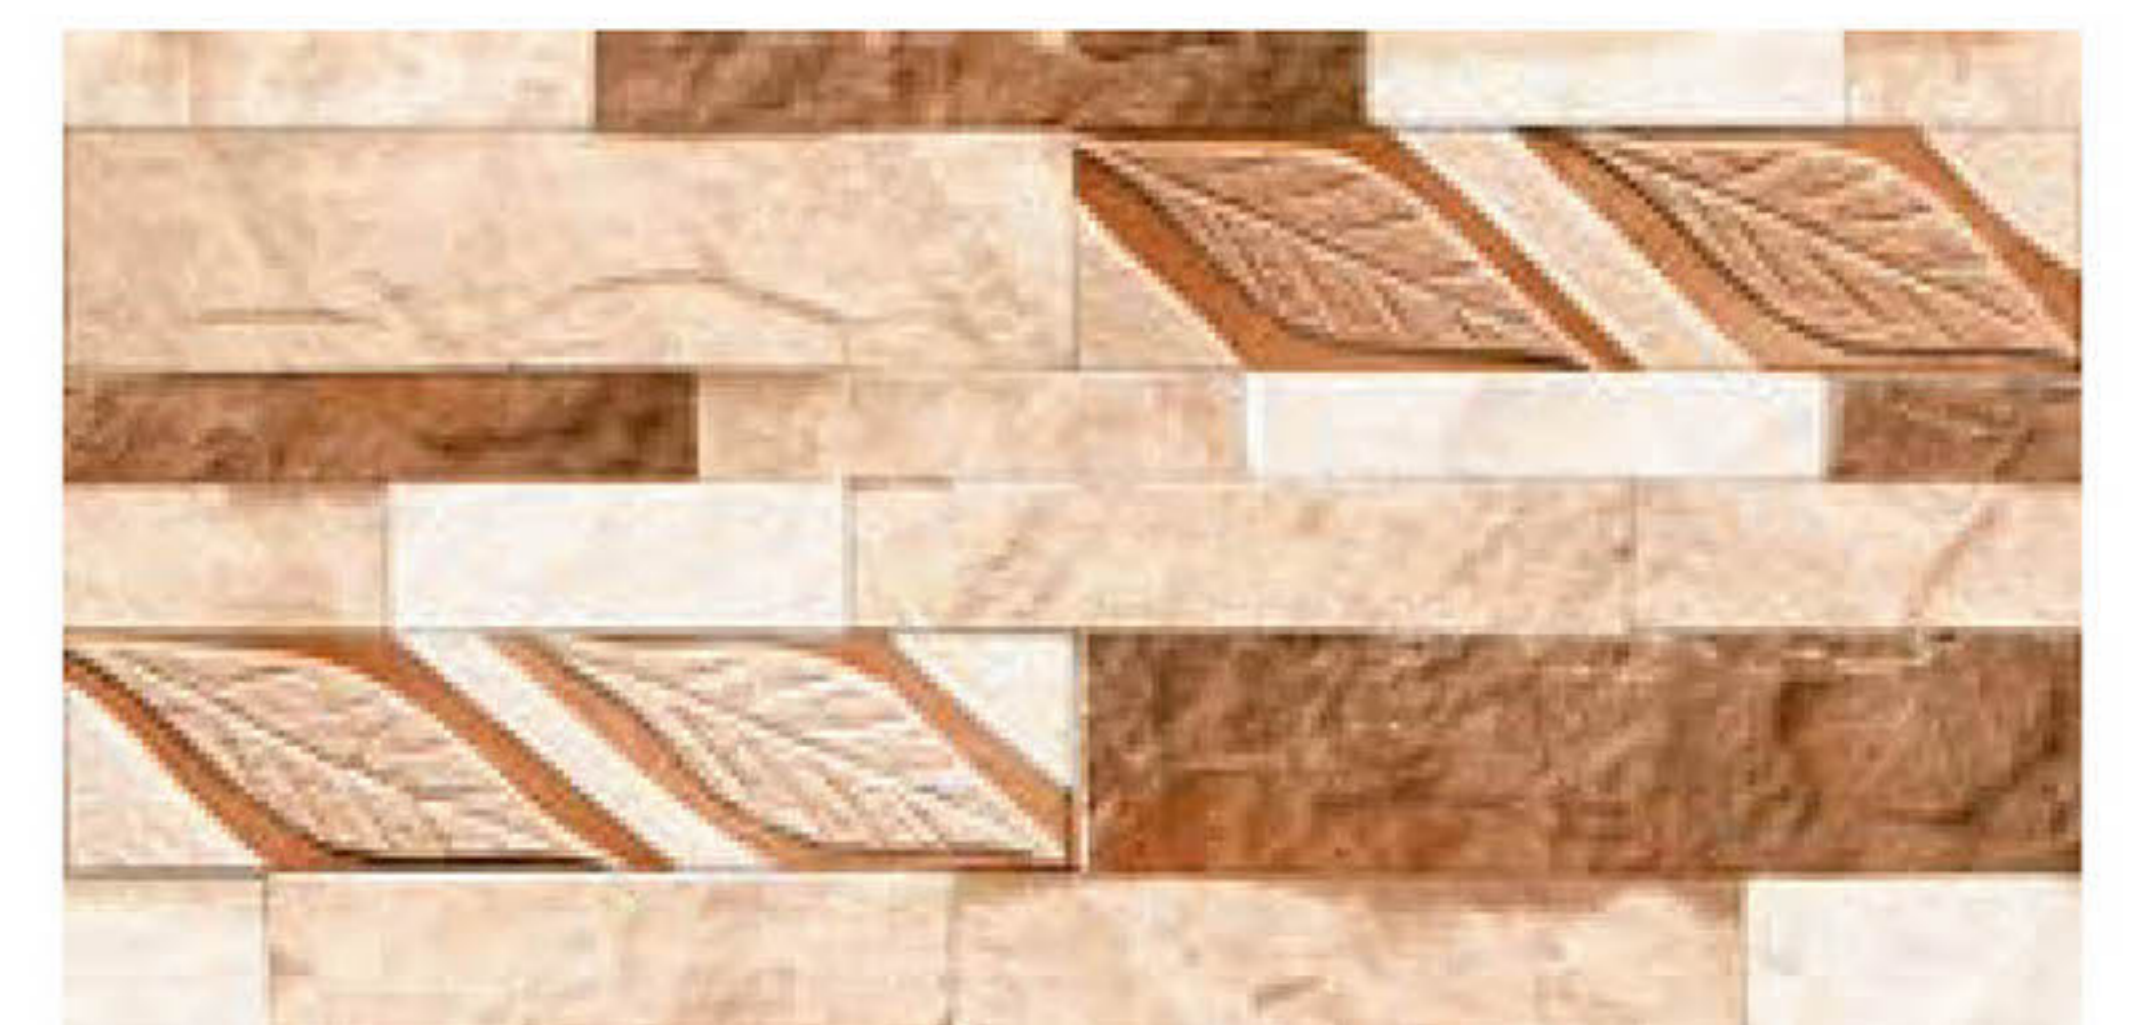

7709

300x600mm
Matt