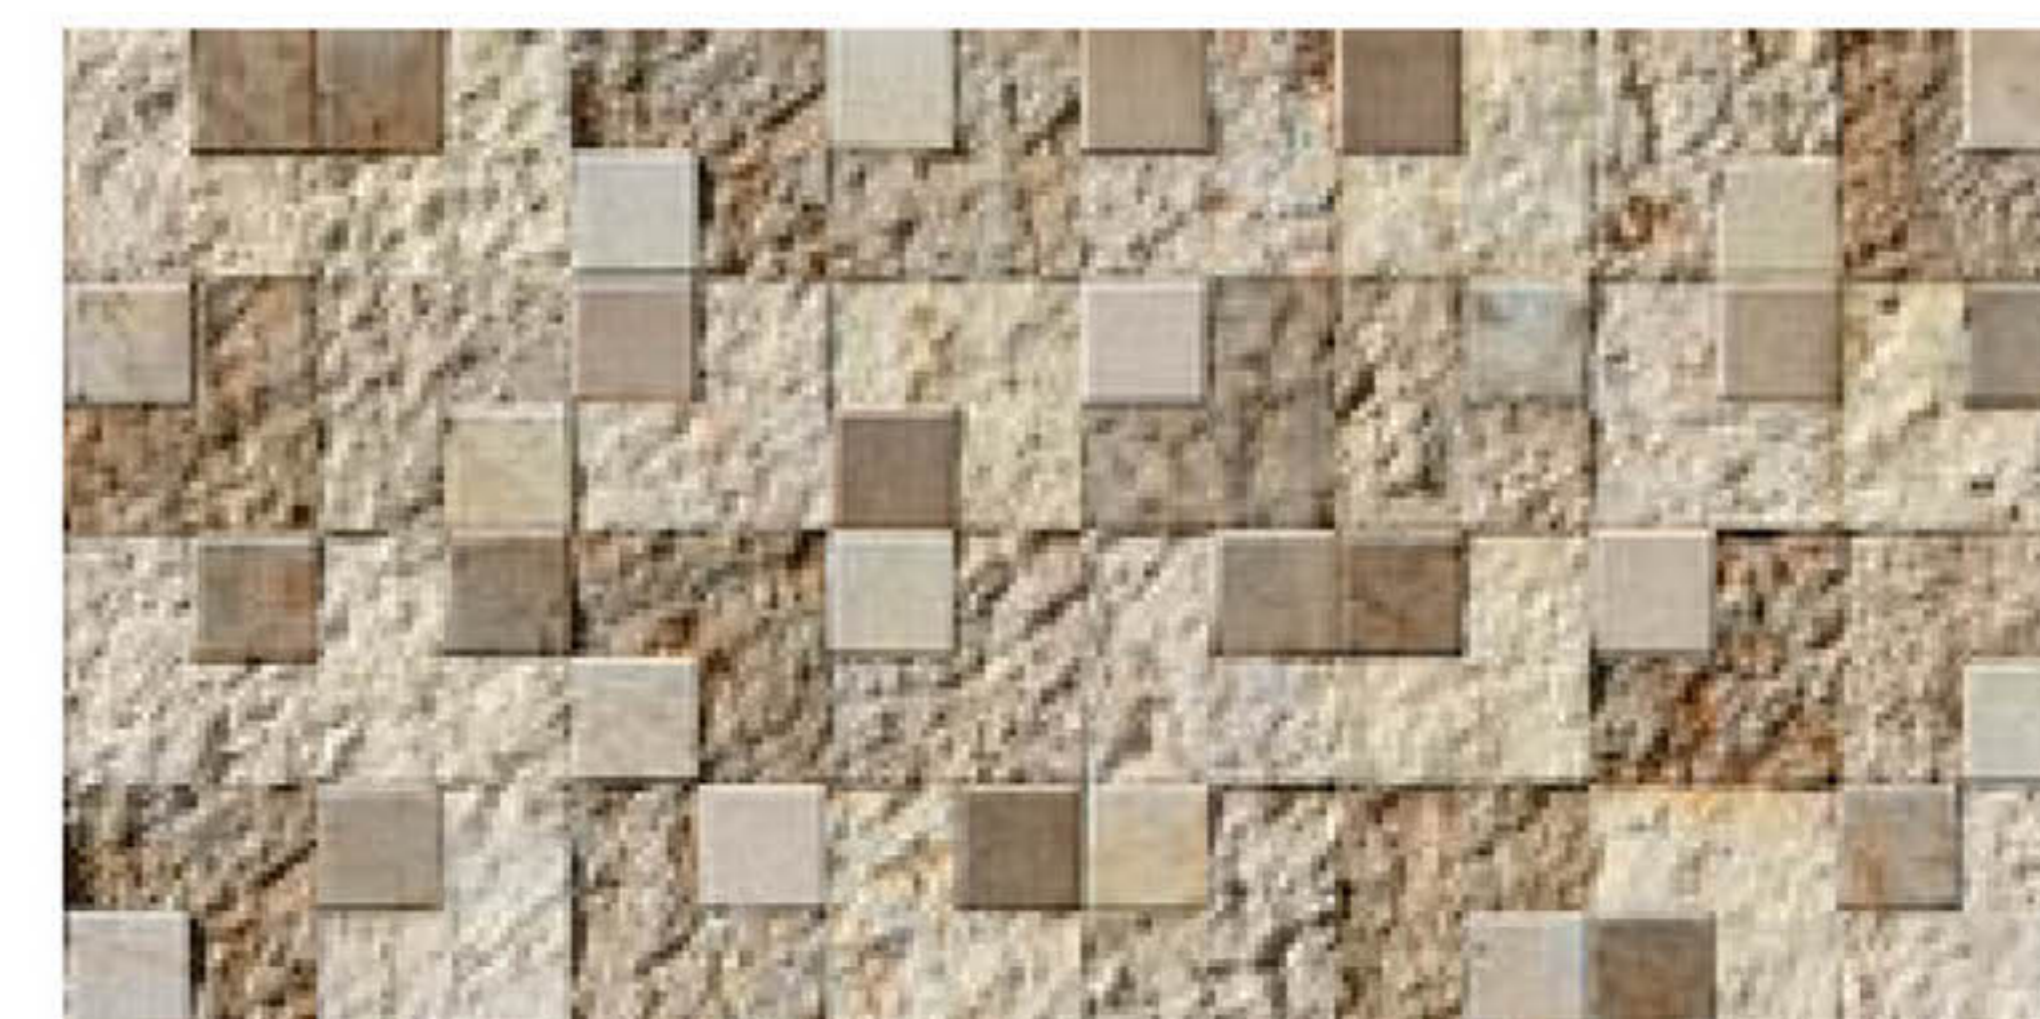

8109

300x600mm
Matt