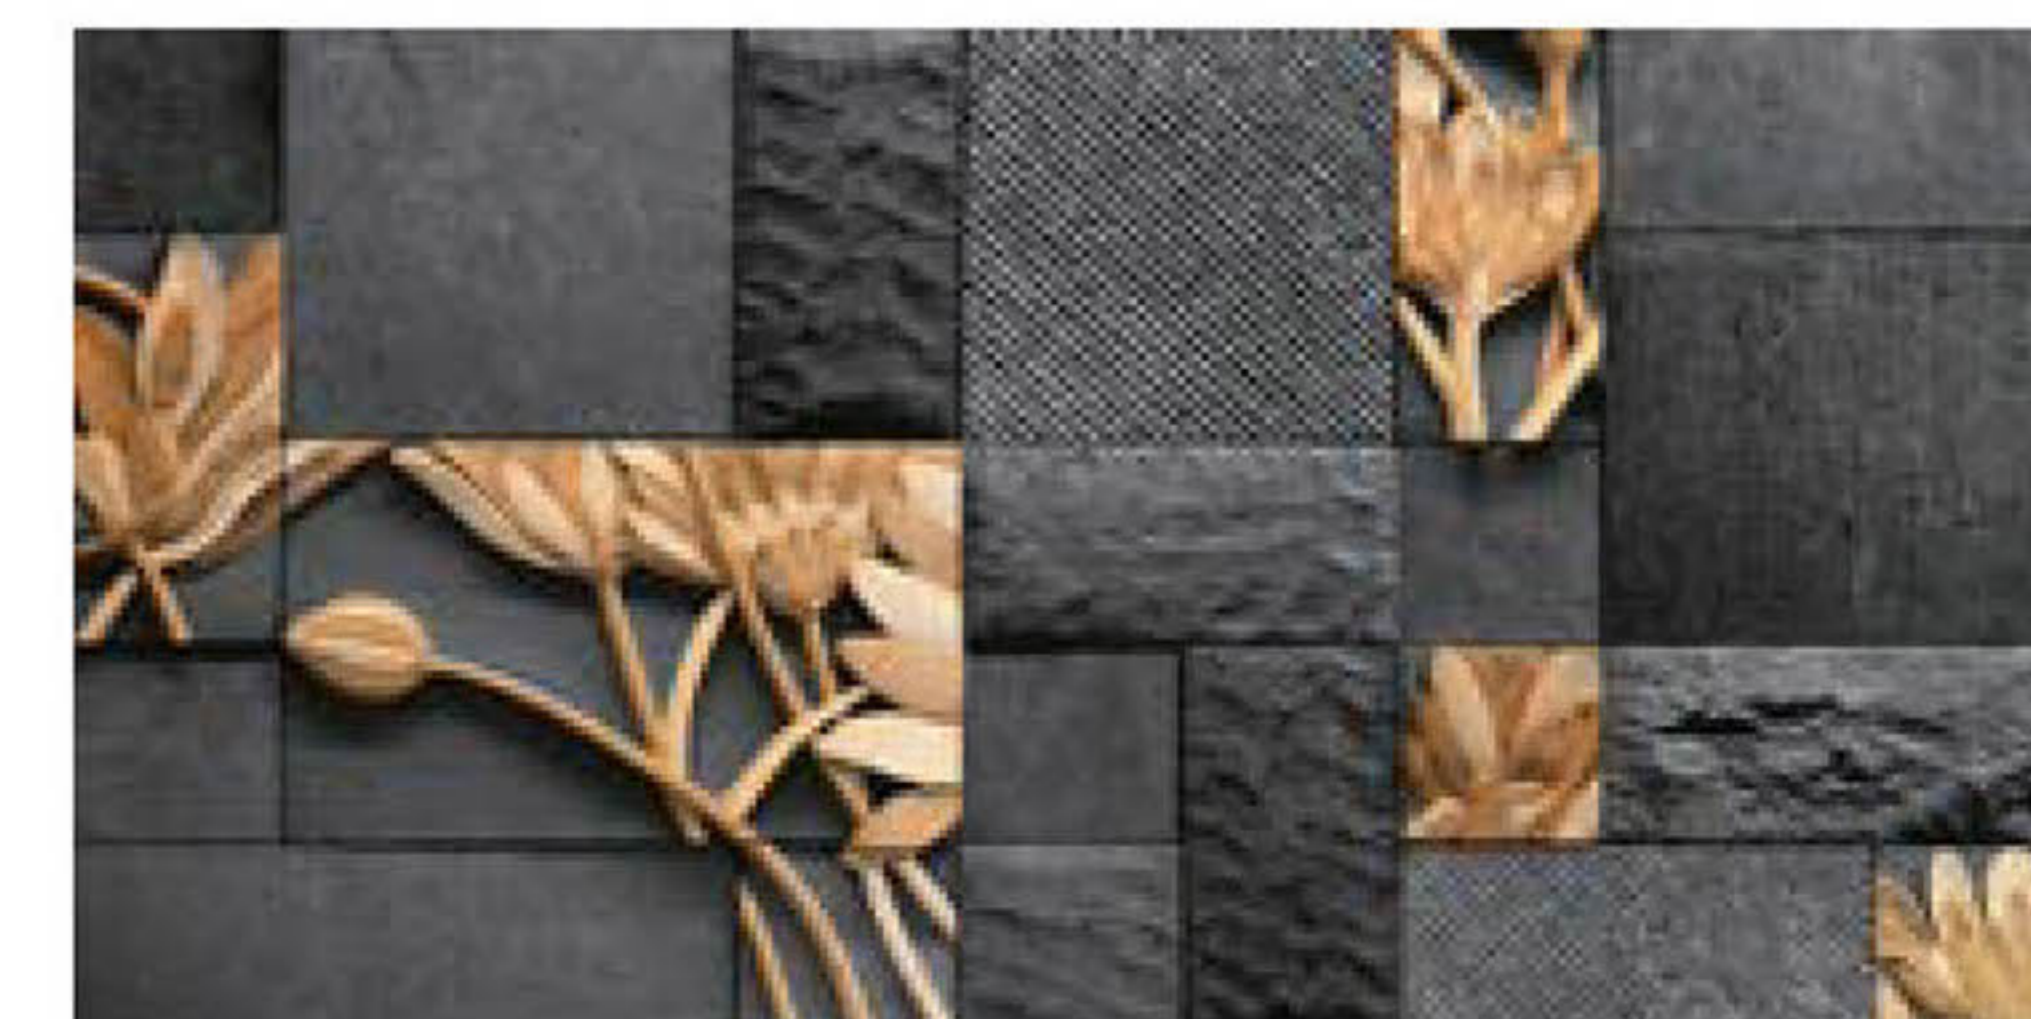

HIGH DEPTH
ELEVATION
WALL TILES

CREATED
TO
BRING
ELEGANCE.

Series
78

7801

300x600mm
Matt

HIGH DEPTH
ELEVATION
WALL TILES

7802

300x600mm
Matt