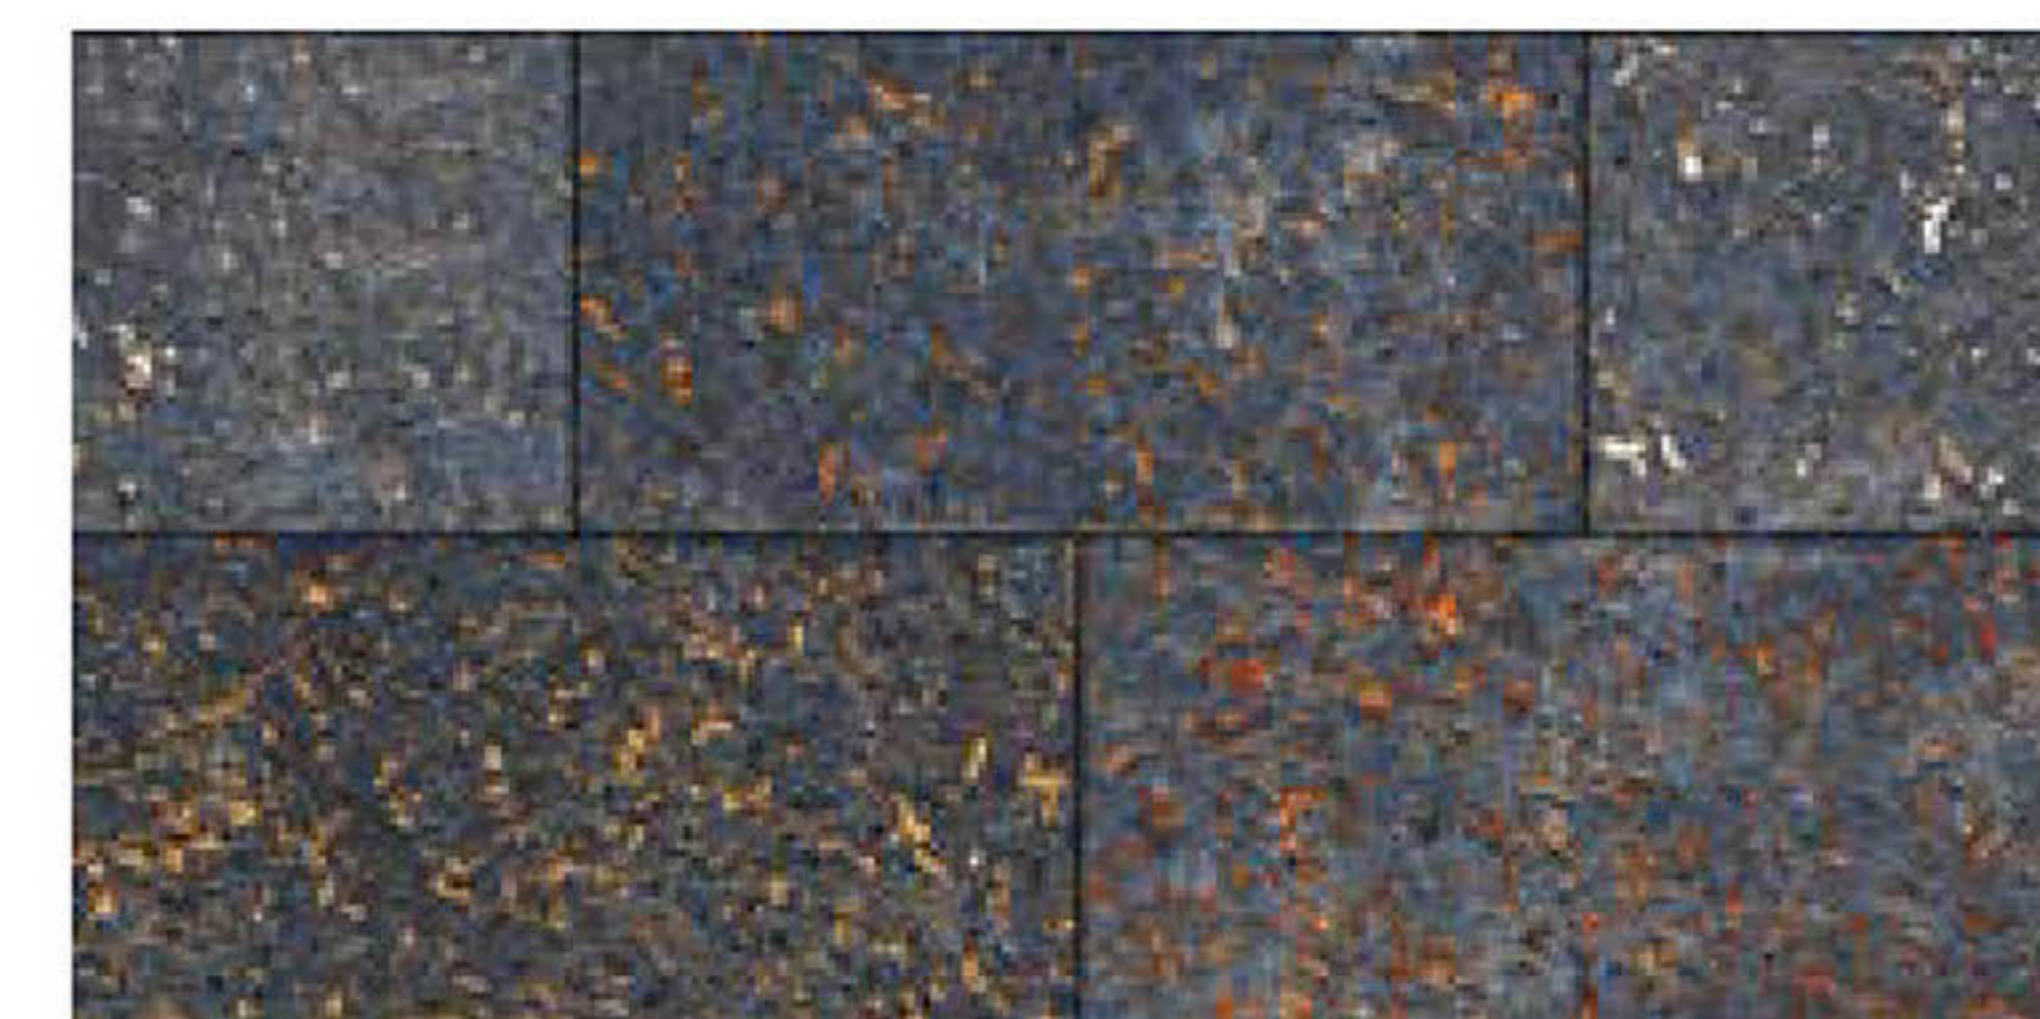

300x600mm
Matt

HIGH DEPTH
ELEVATION
WALL TILES

7509

300x600mm
Matt

HIGH DEPTH
ELEVATION
WALL TILES

LIMITLESS
IDEAS
AND
CREATIVITY.

Series
76

ROXTON
HOTEL