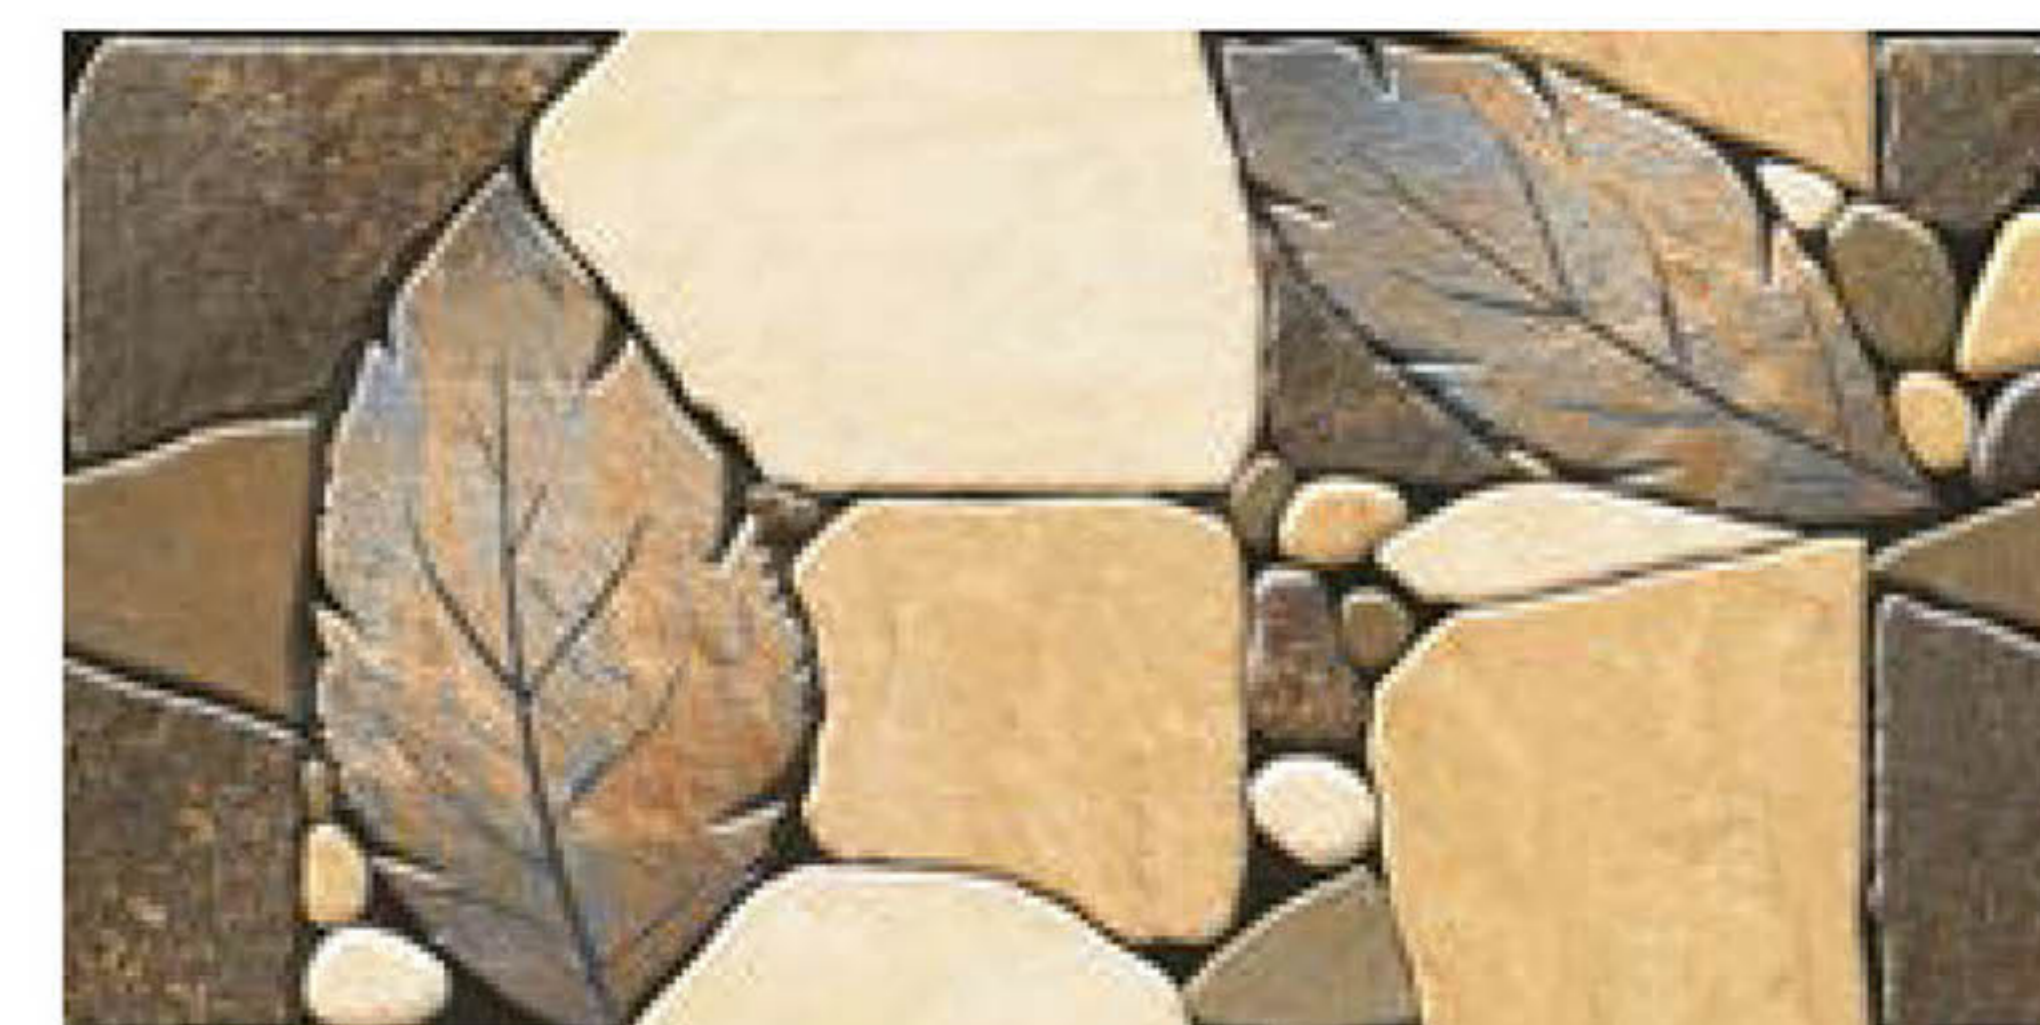

ROCTON
HOTEL

8205

300x600mm
Matt

HIGH DEPTH
ELEVATION
WALL TILES

8206

300x600mm
Matt

HIGH DEPTH
ELEVATION
WALL TILES

8207