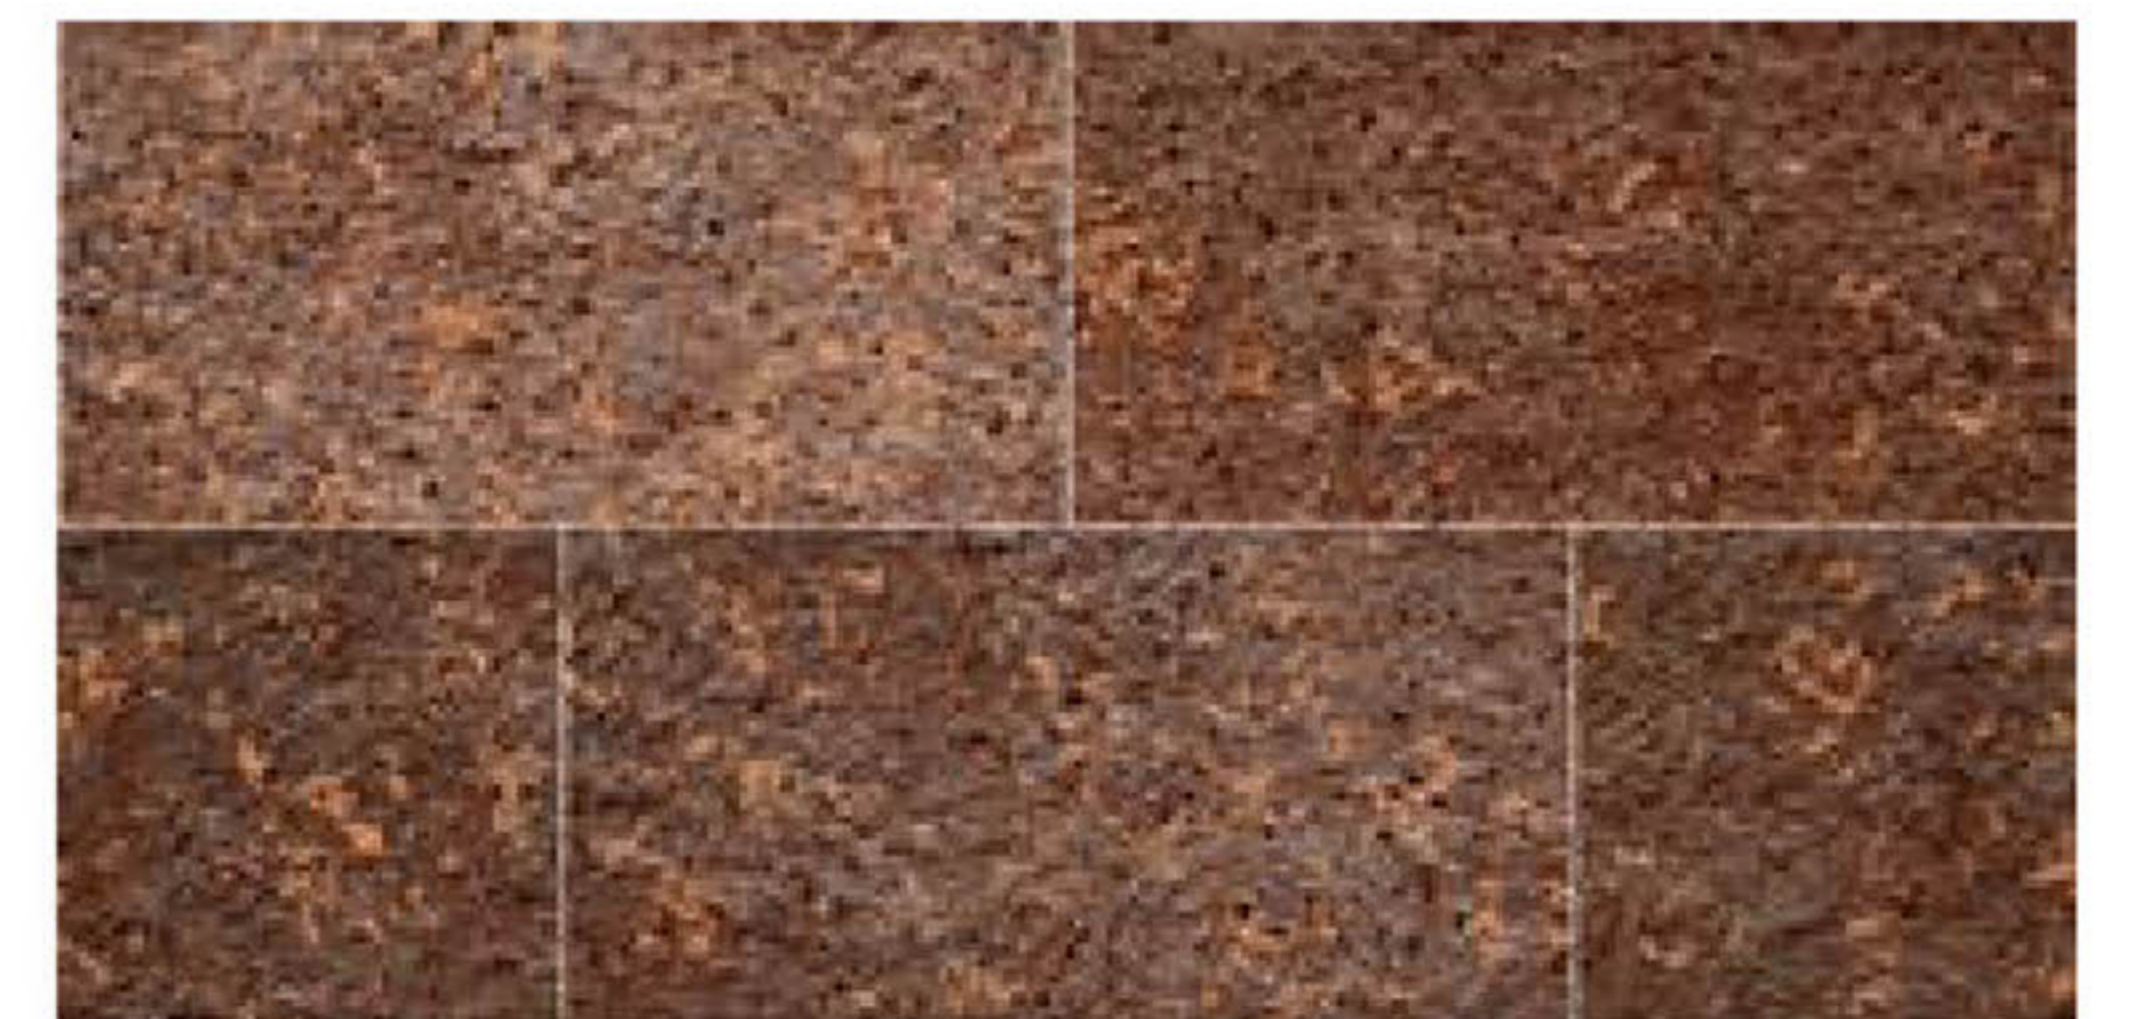

7503

300x600mm
Matt

HIGH DEPTH
ELEVATION
WALL TILES

7504

300x600mm
Matt

HIGH DEPTH
ELEVATION
WALL TILES

7505

300x600mm
Matt