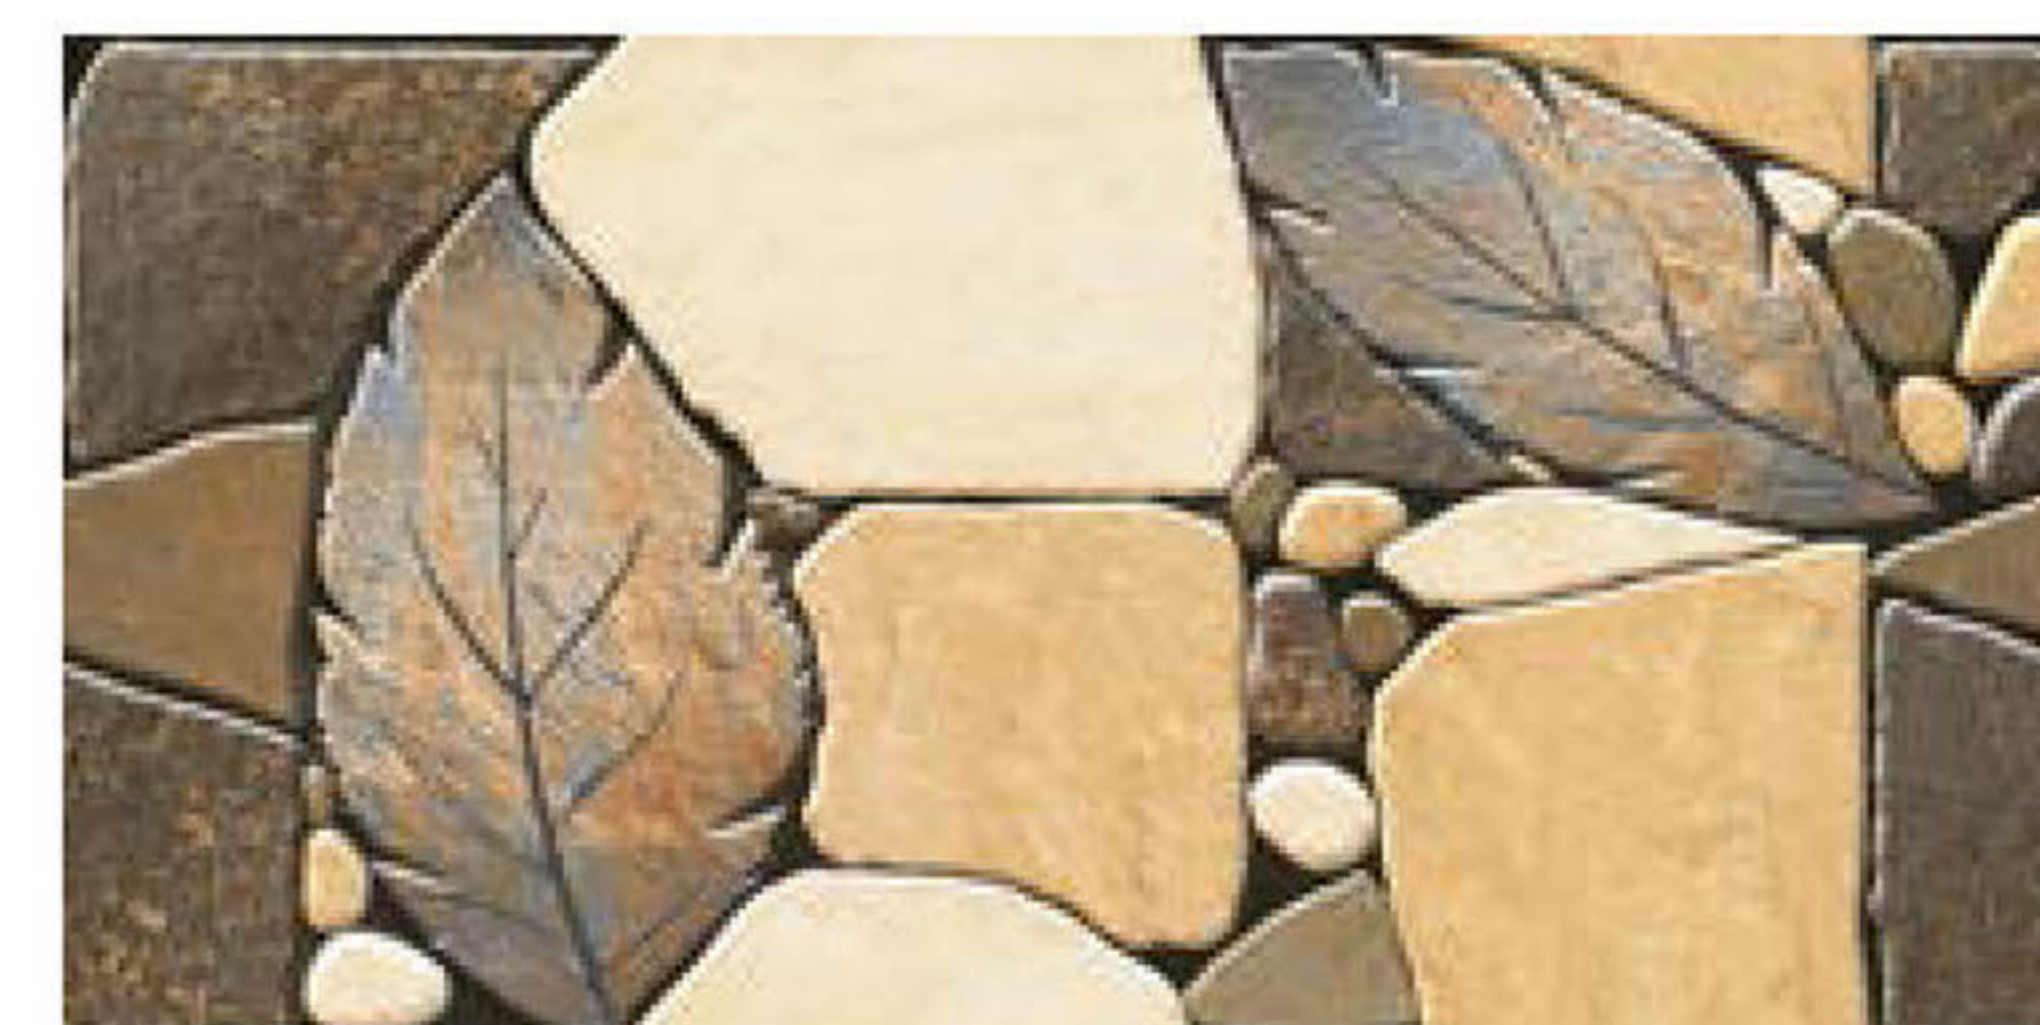

ROCTON
HOTEL

8205

300x600mm
Matt

HIGH DEPTH
ELEVATION
WALL TILES

8206

300x600mm
Matt

HIGH DEPTH
ELEVATION
WALL TILES

8207