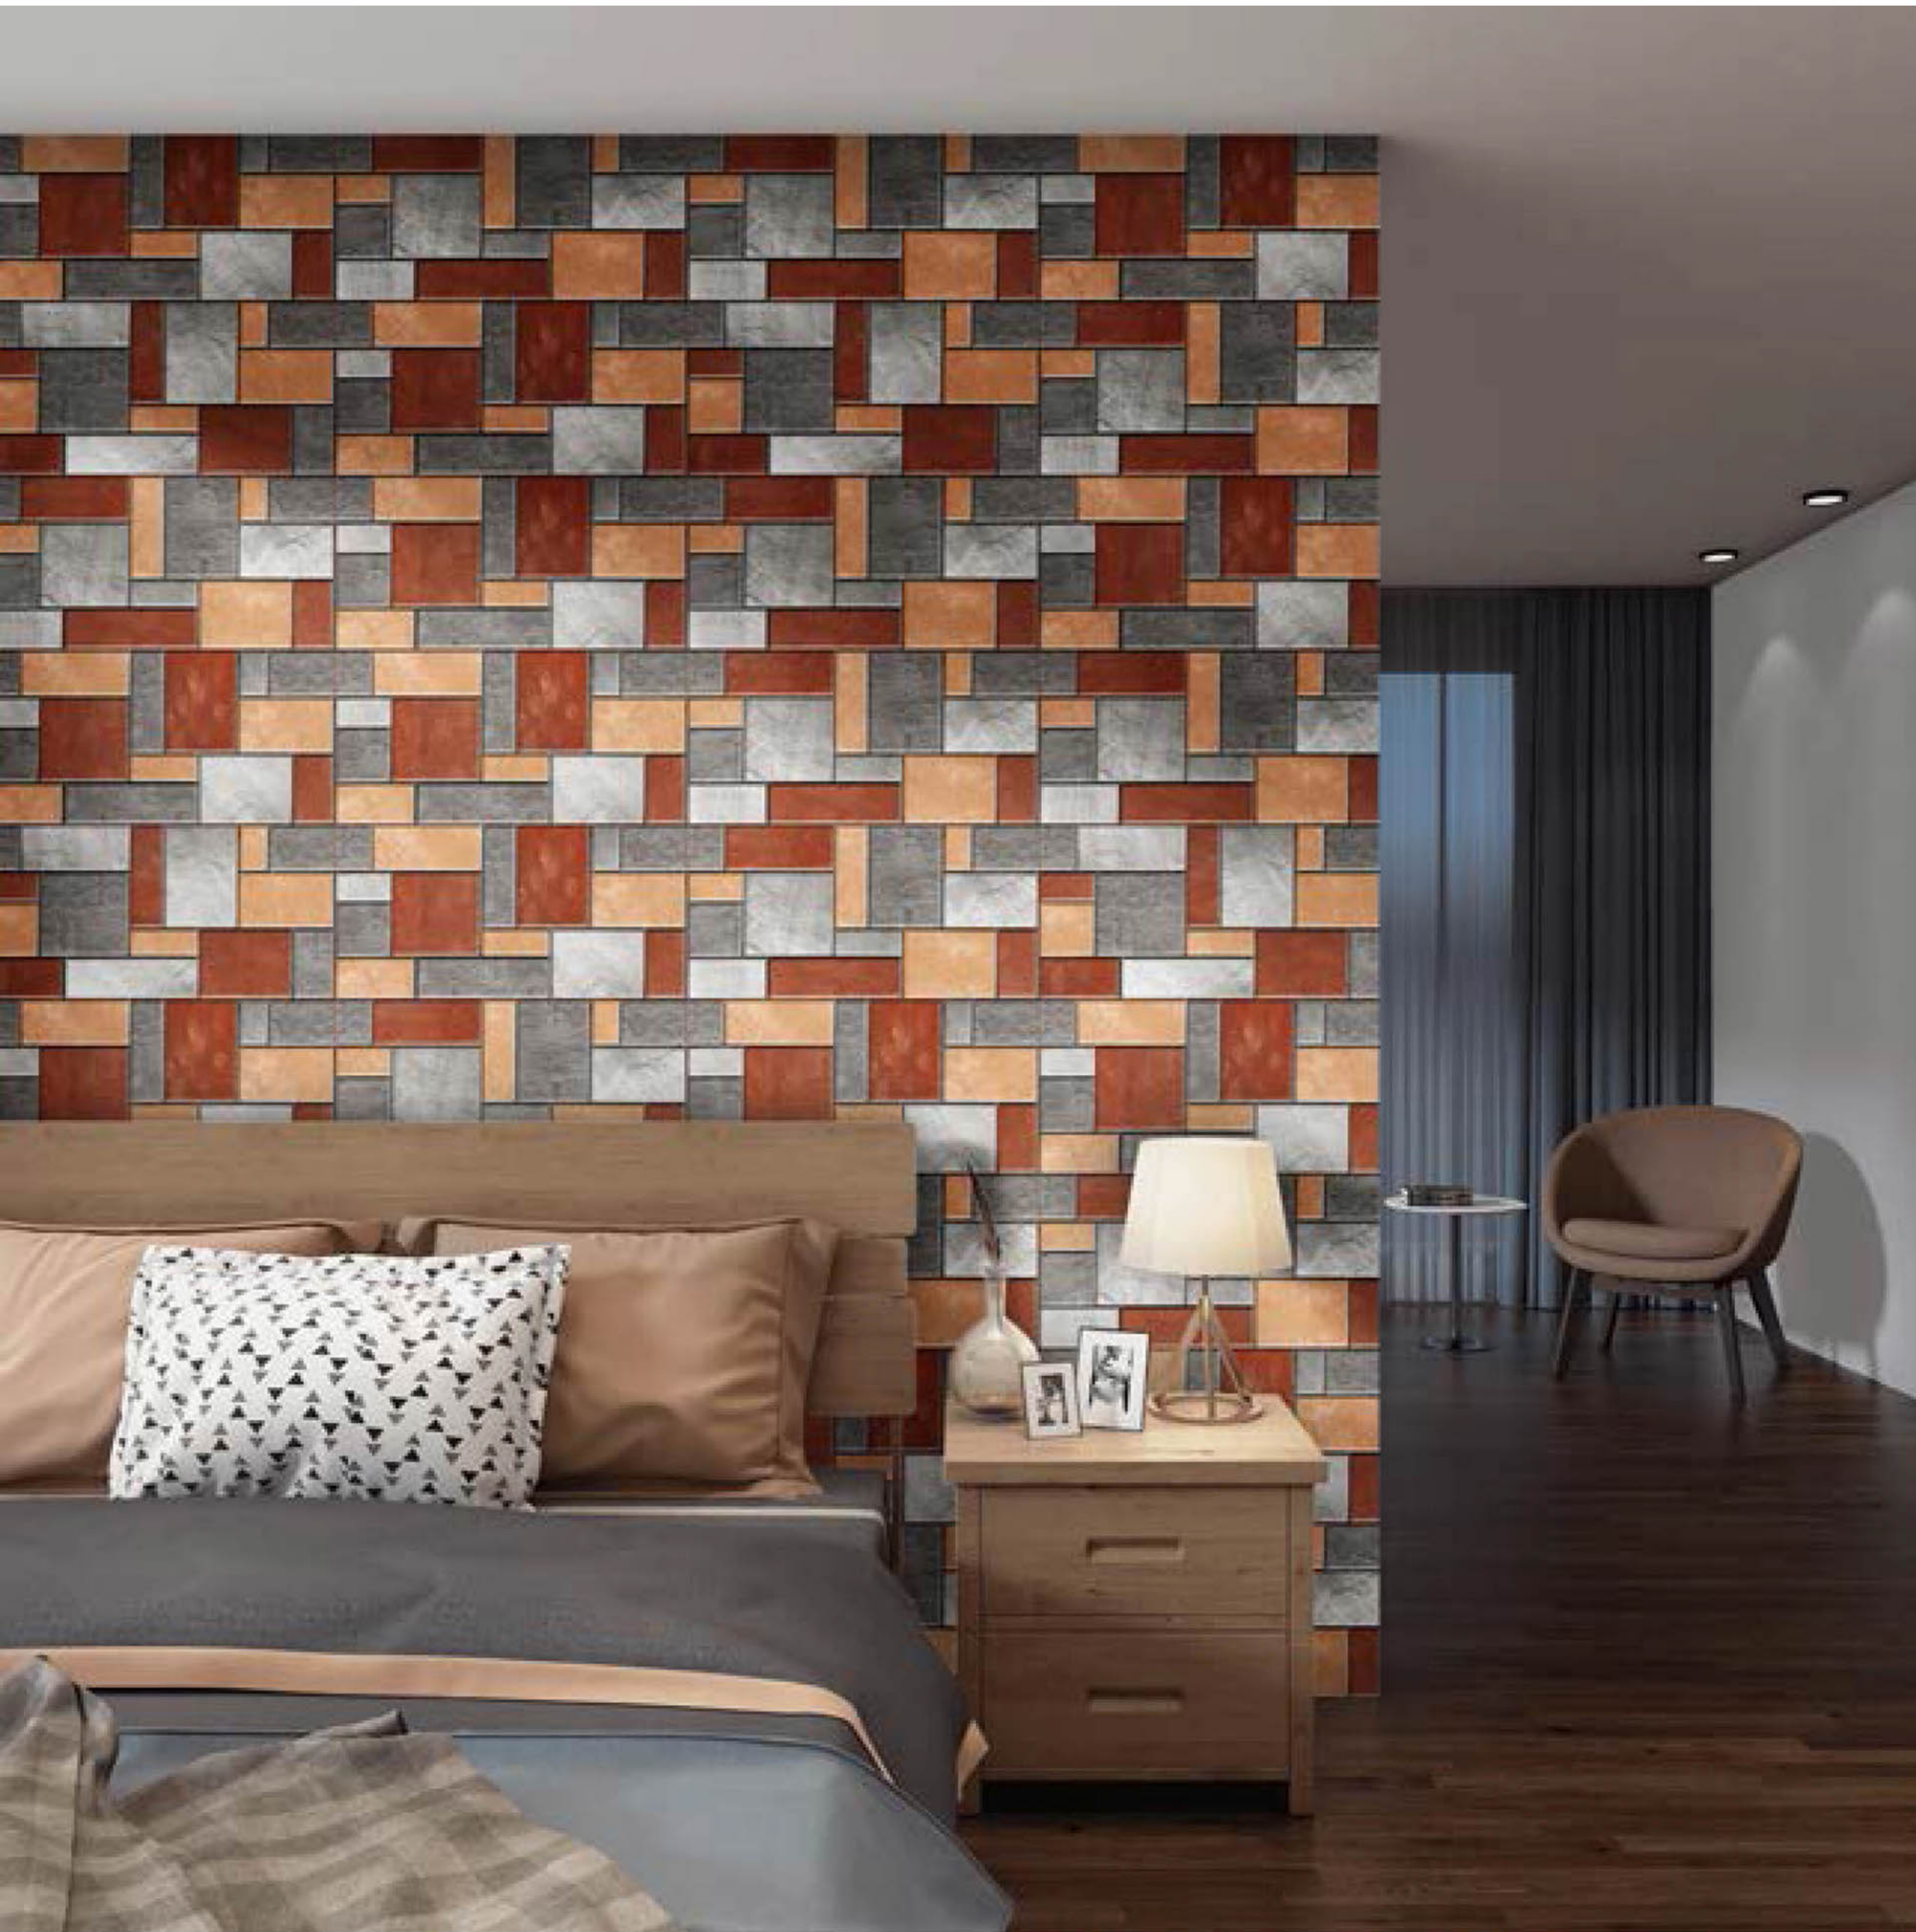

300x600mm
Matt

HIGH DEPTH
ELEVATION
WALL TILES

8006

300x600mm
Matt

HIGH DEPTH
ELEVATION
WALL TILES

8007

300x600mm
Matt

HIGH DEPTH
ELEVATION
WALL TILES