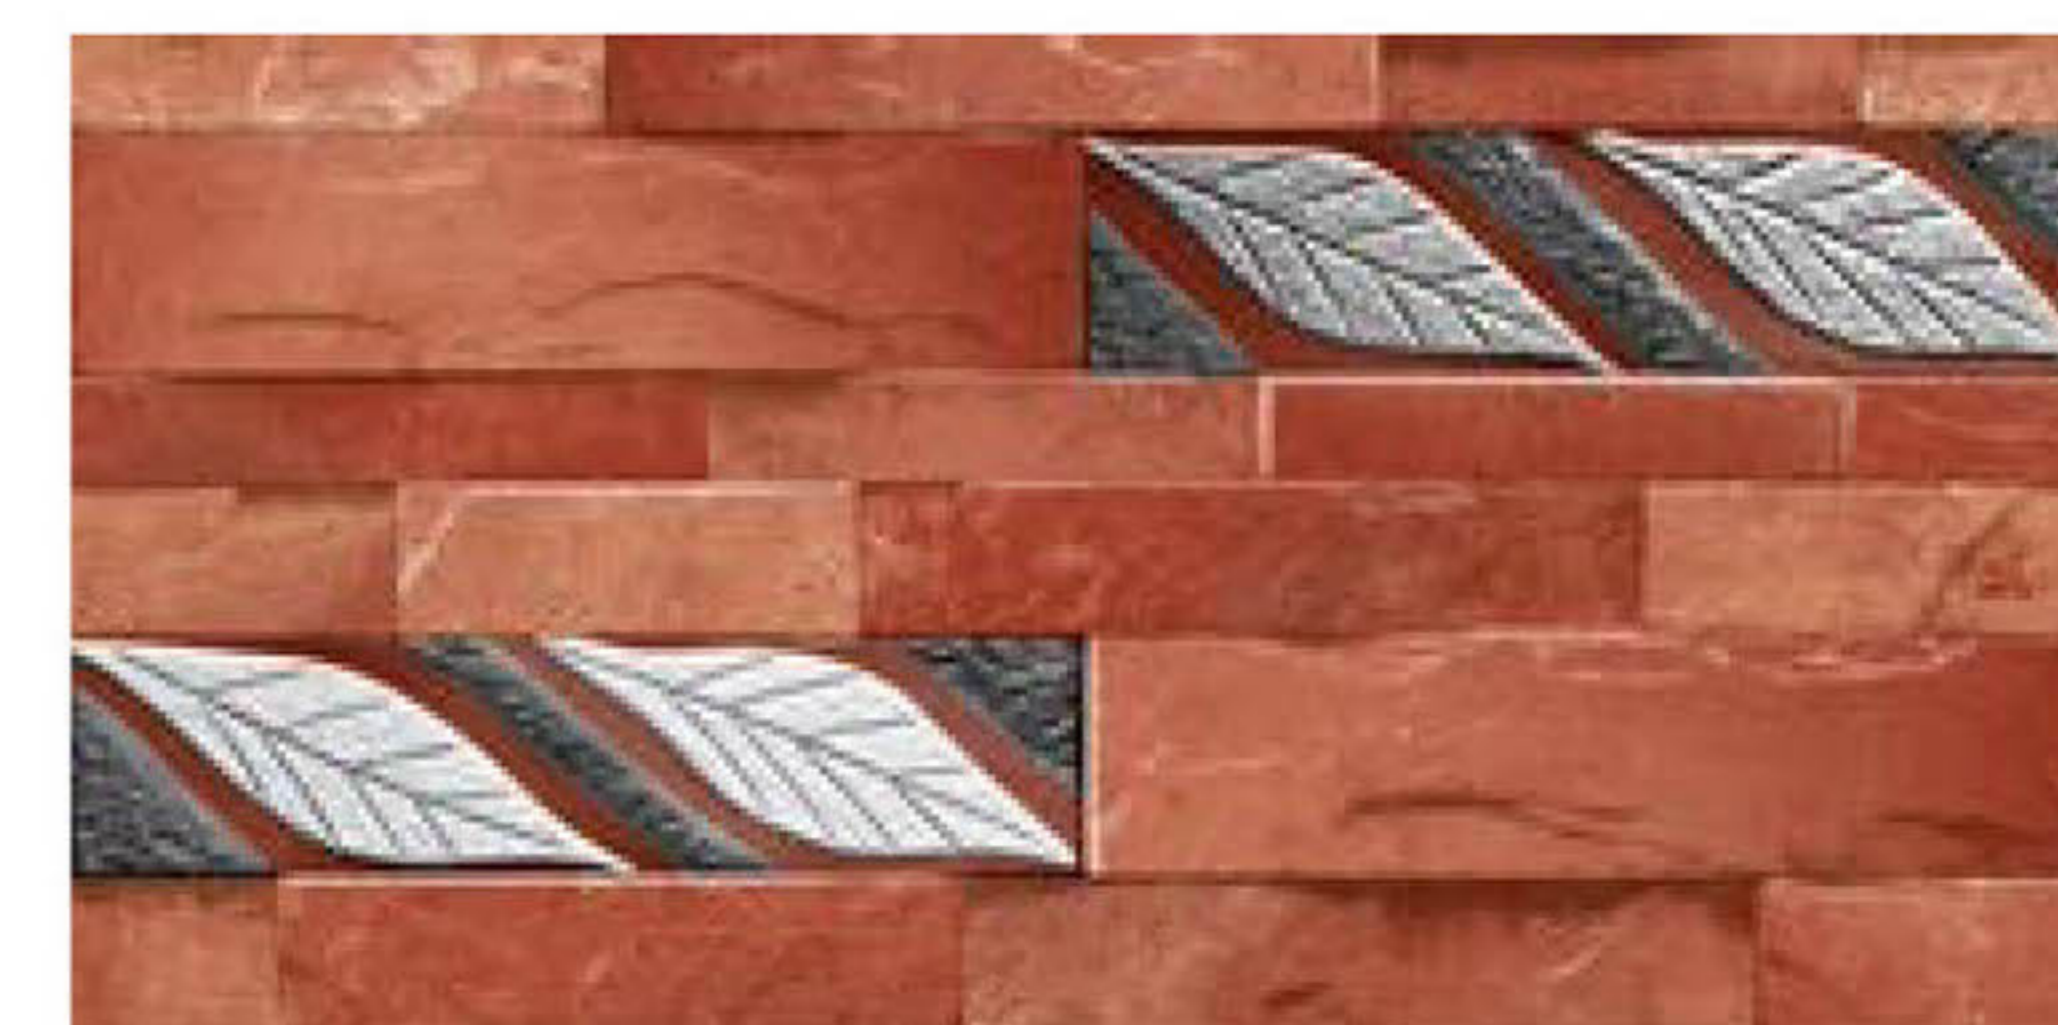

7710

300x600mm
Matt