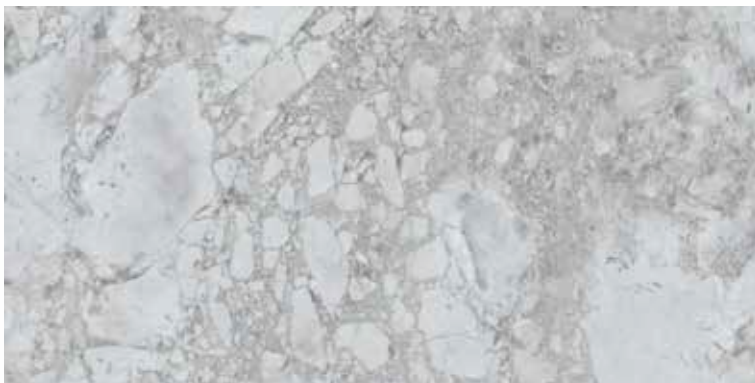

Polished Glazed
Vitrified Tiles

BIONIX CREMA

600x1200mm
Thickness: 9mm

BIONIX GREY

Polished Glazed
Vitrified Tiles

BIONIX GREY

600x1200mm
Thickness: 9mm

BIZZO PEARL