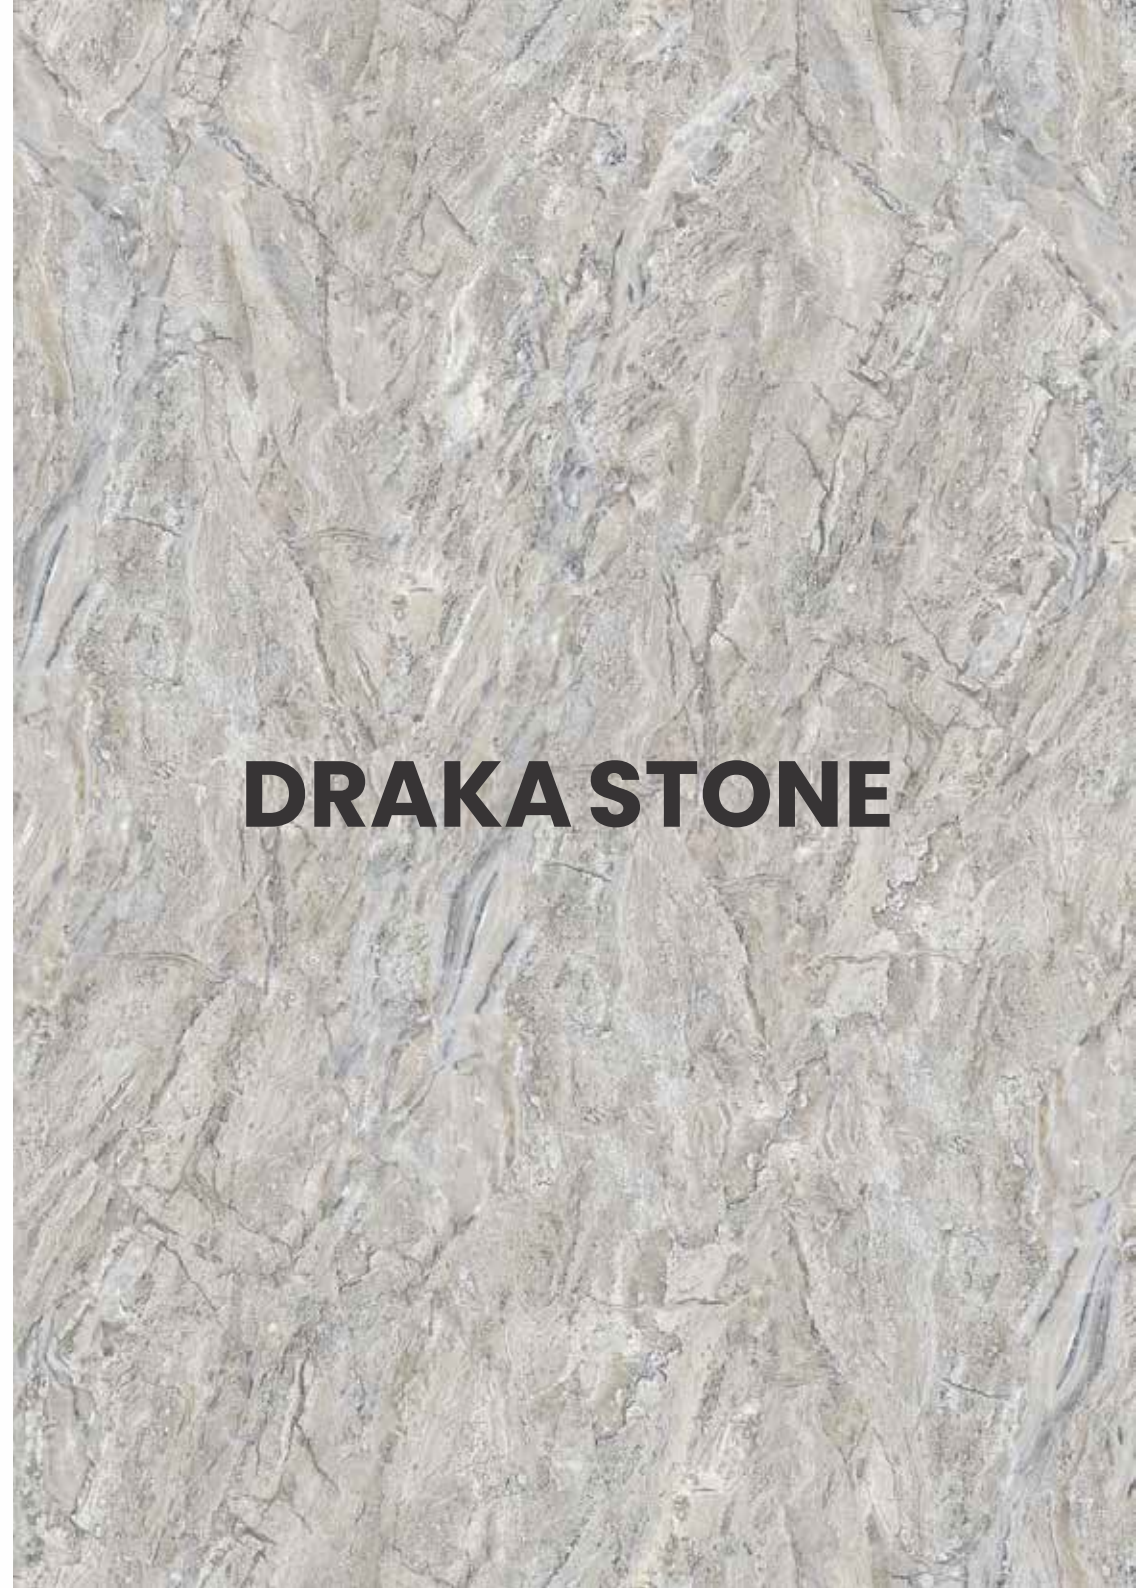

600x1200mm
Thickness: 9mm

DRAKA STONE

Polished Glazed
Vitrified Tiles