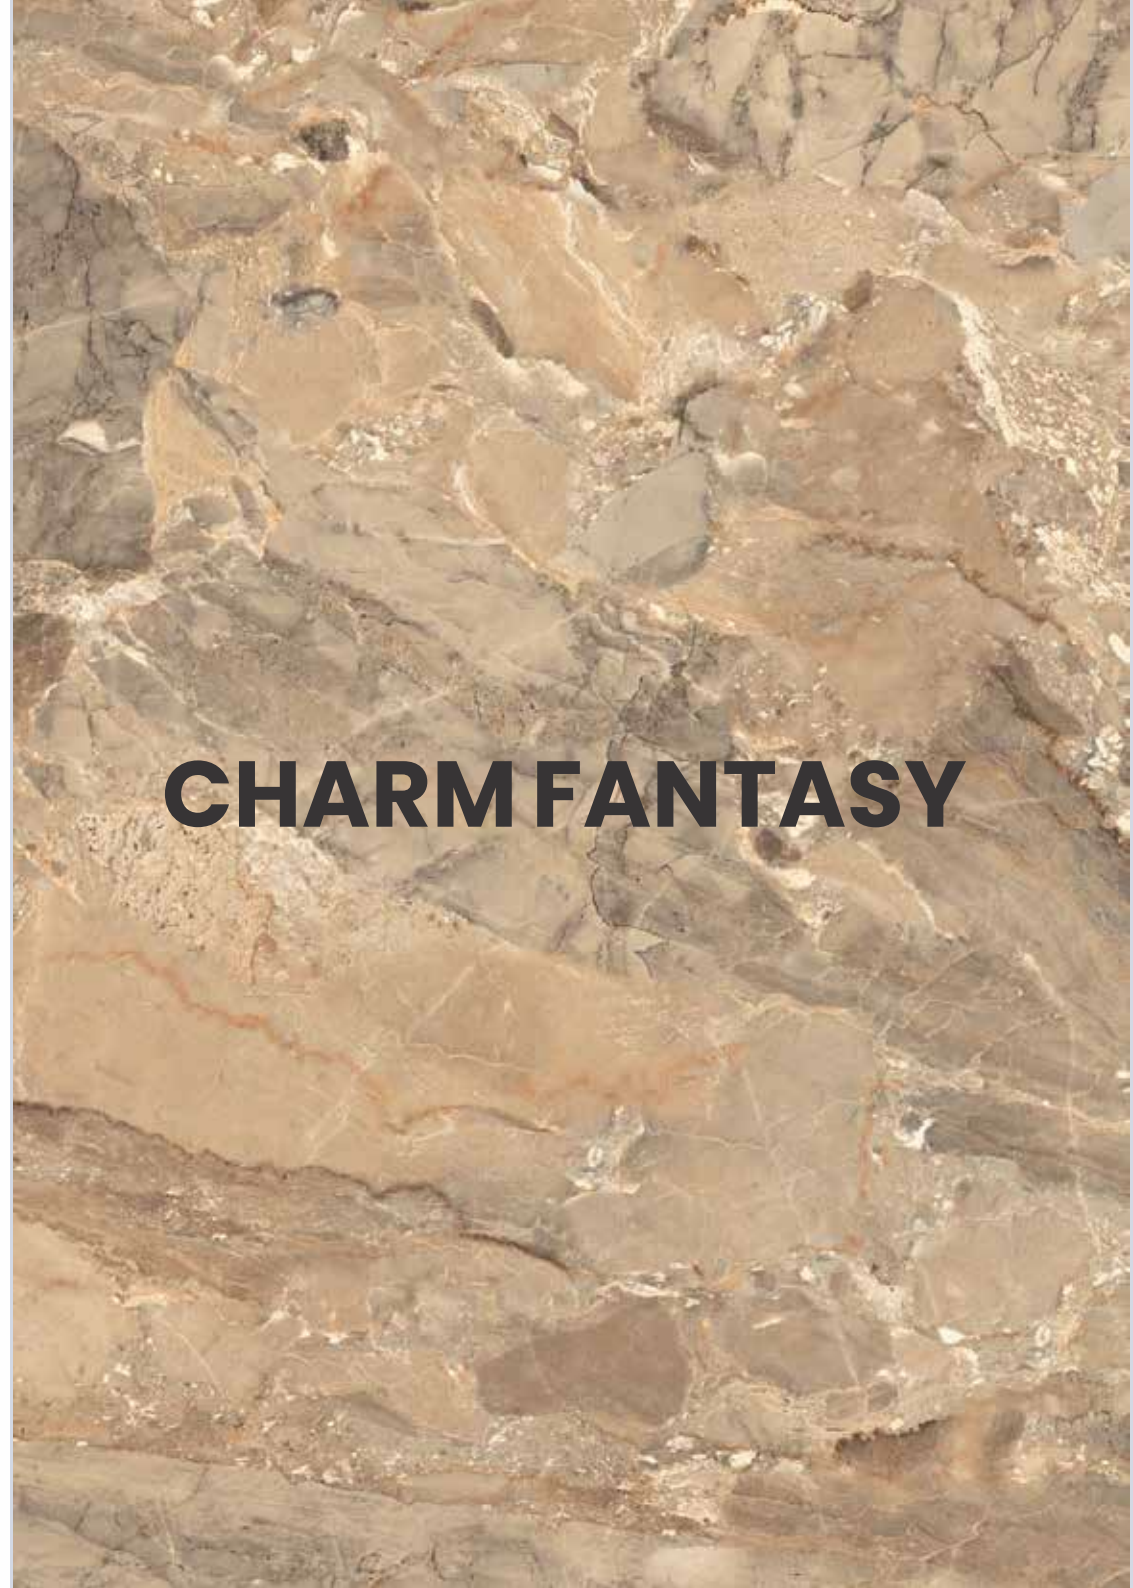

600x1200mm
Thickness: 9mm

CHARM FANTASY

Polished Glazed
Vitrified Tiles