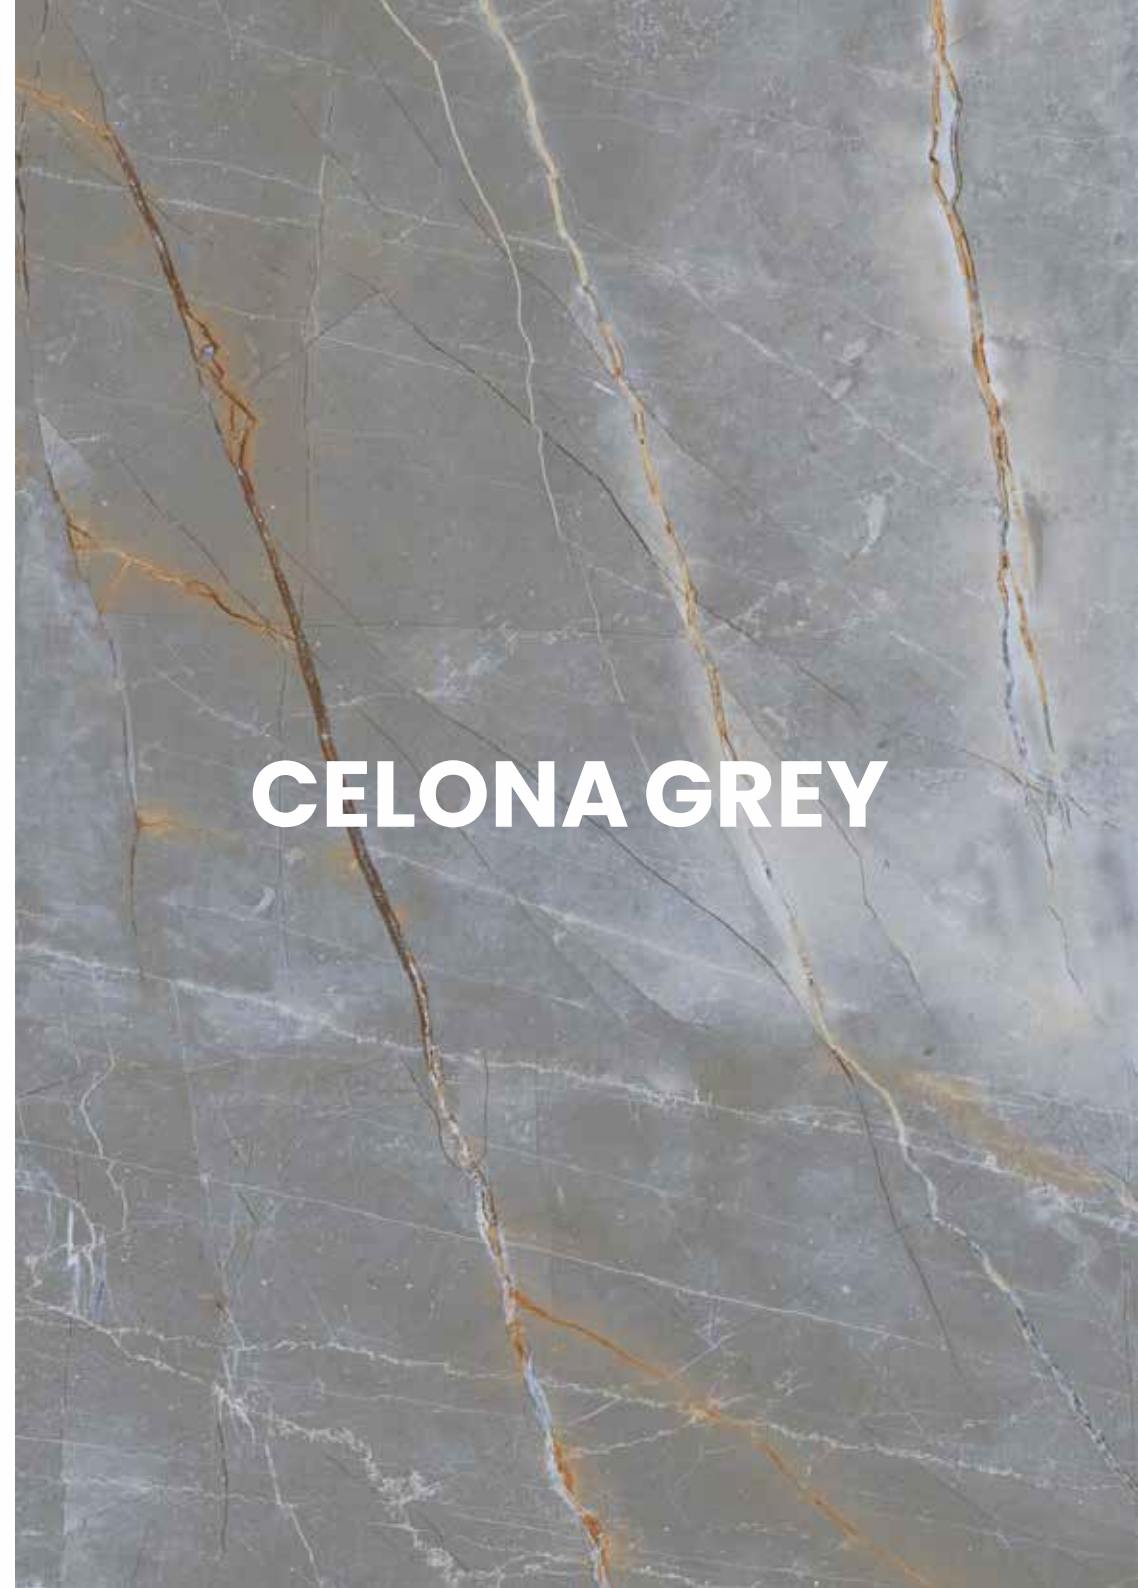

CELIO BROWN

600x1200mm
Thickness: 9mm

CELIO MINK

Polished Glazed
Vitrified Tiles

CELIO MINK

600x1200mm
Thickness: 9mm

CELONA GREY

Polished Glazed
Vitrified Tiles