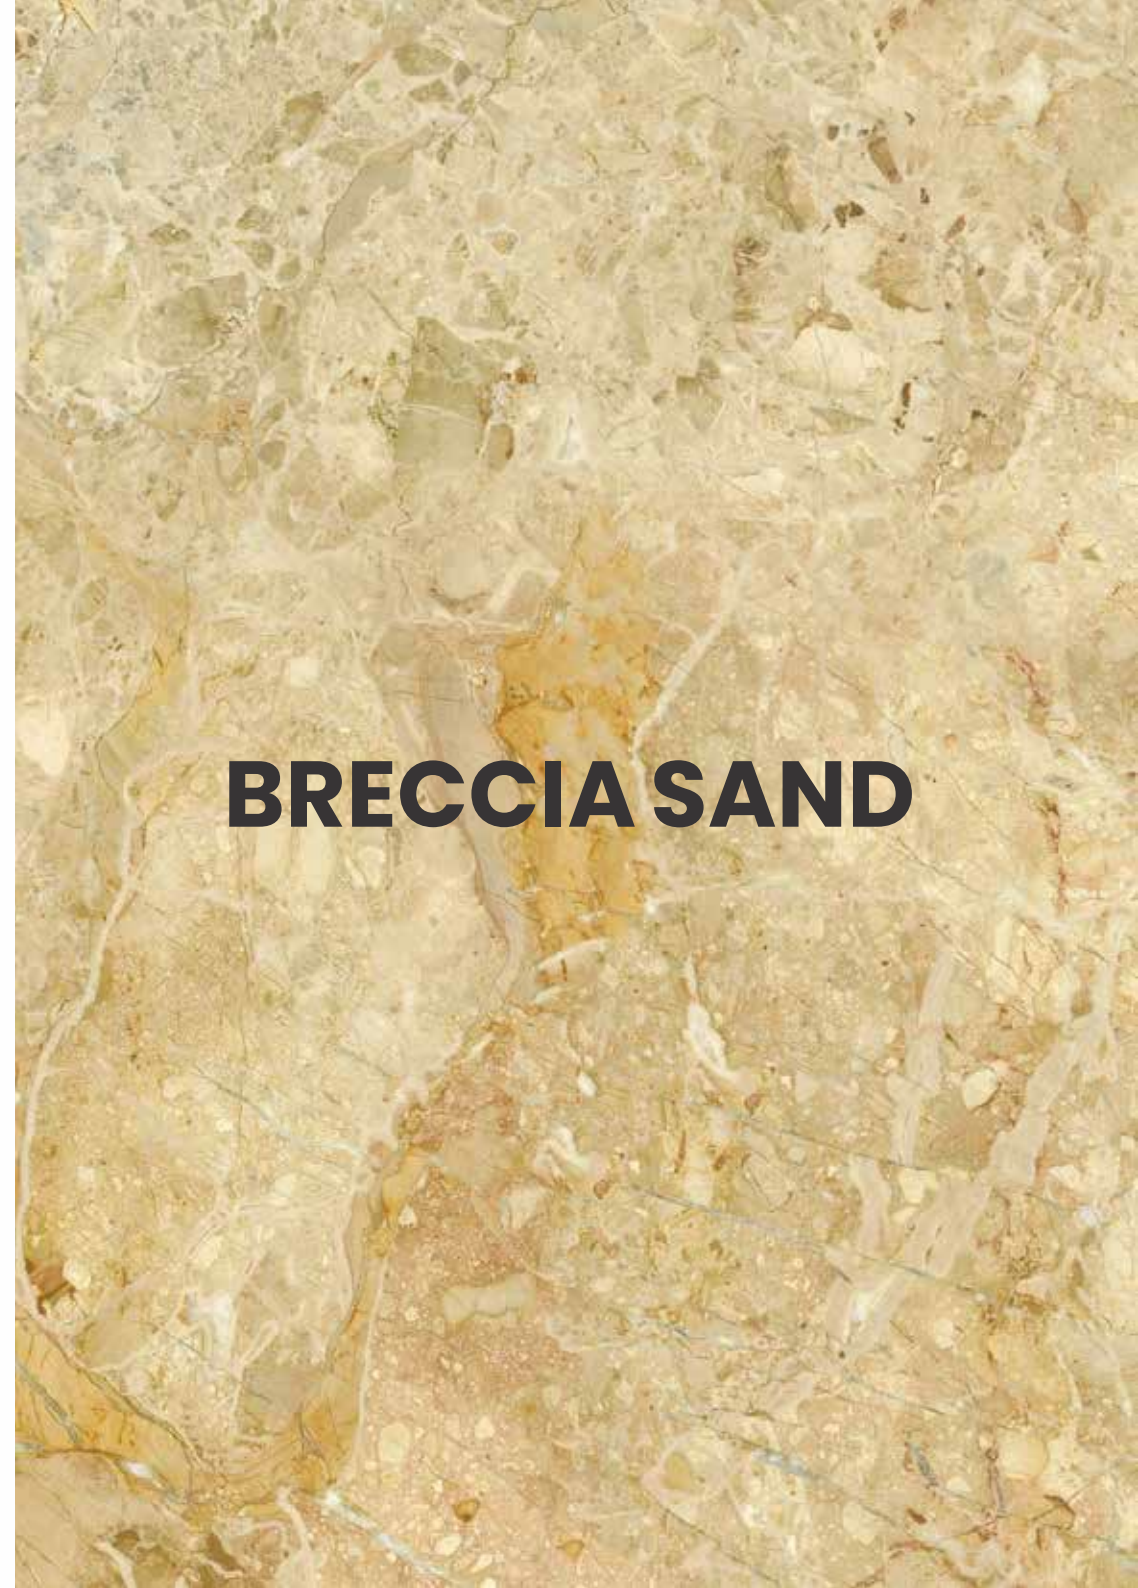

BOTTOCHINO CREMA

RANDOM DESIGN

ECO FRIENDLY

HIGH STRENGTH

LOW MAINTENANCE

600x1200mm
Thickness: 9mm

BRECCIA SAND

Polished Glazed
Vitrified Tiles