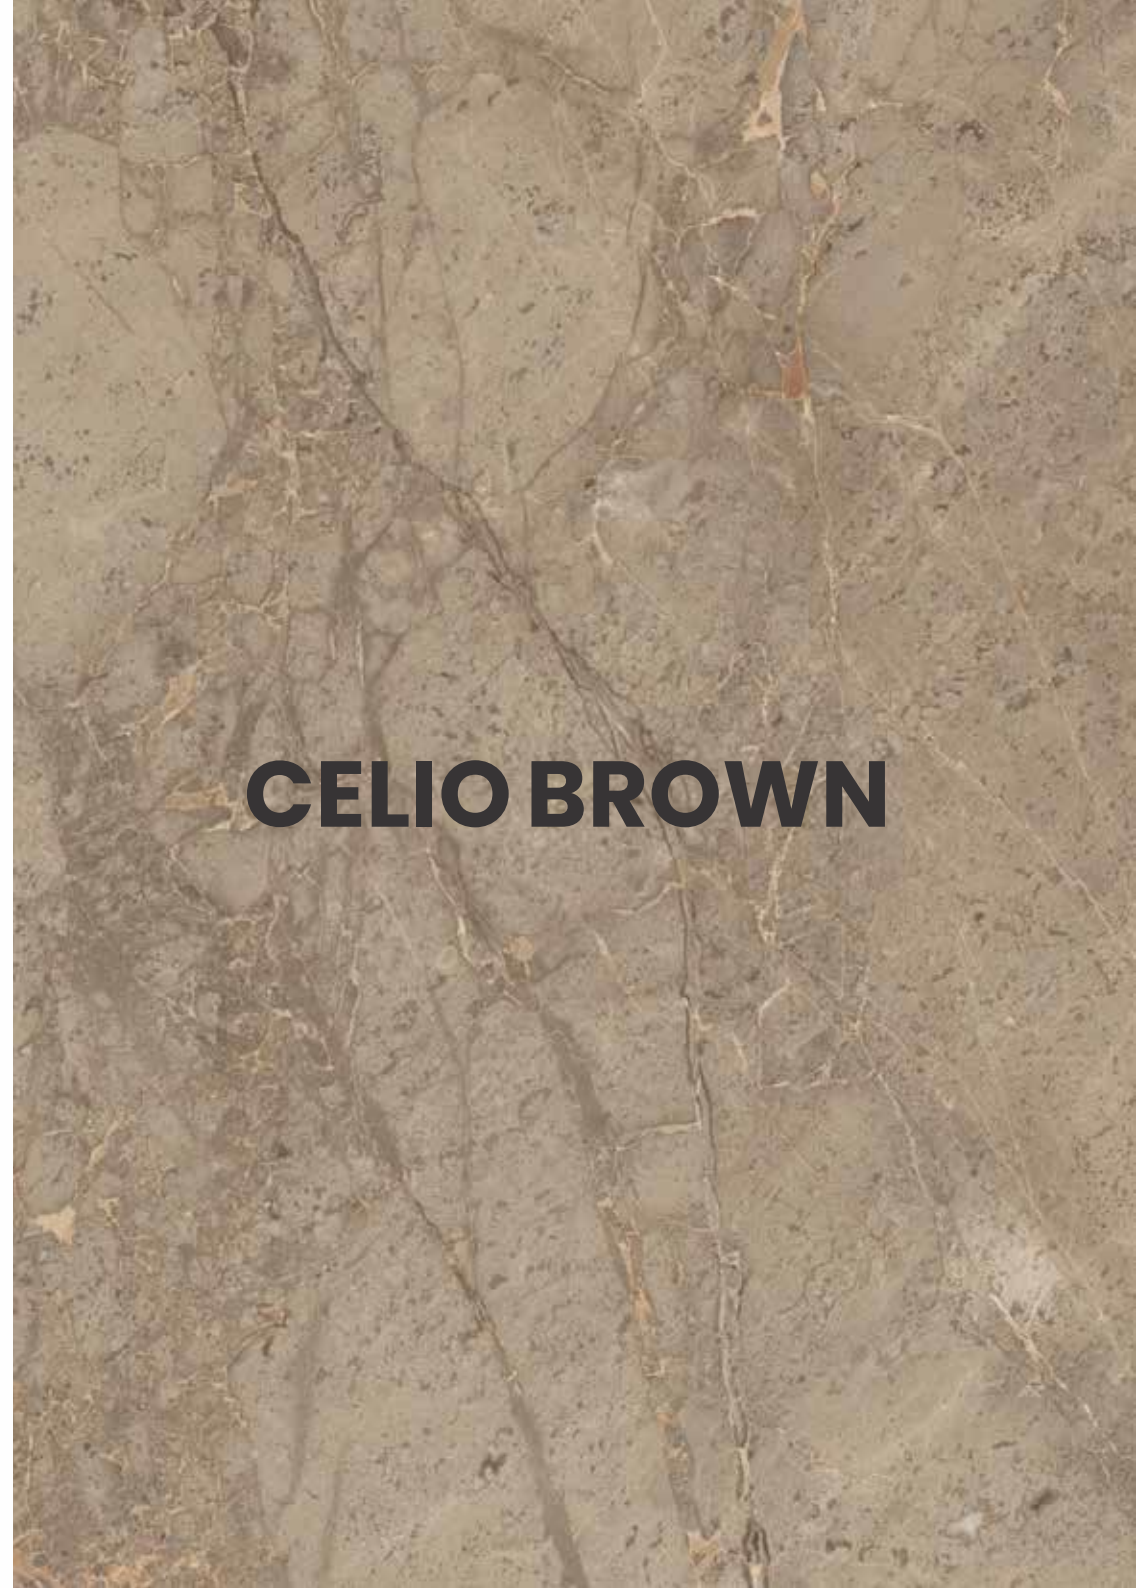

CASTOR SAND

600x1200mm
Thickness: 9mm

CELIO BEIGE

Polished Glazed
Vitrified Tiles

CELIO BEIGE

600x1200mm
Thickness: 9mm

CELIO BROWN

Polished Glazed
Vitrified Tiles