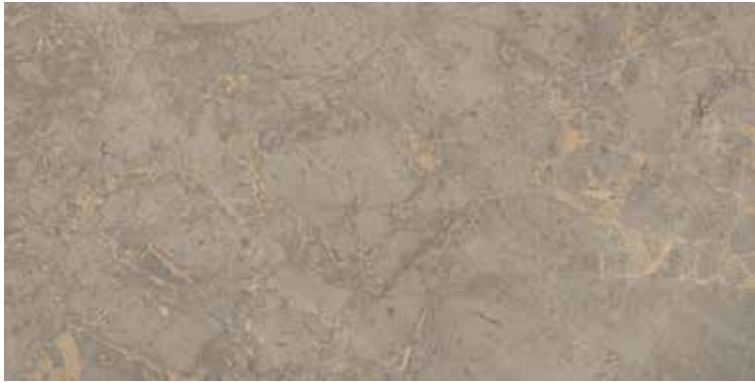

600x1200mm
Thickness: 9mm

CELIO MINK

Polished Glazed
Vitrified Tiles