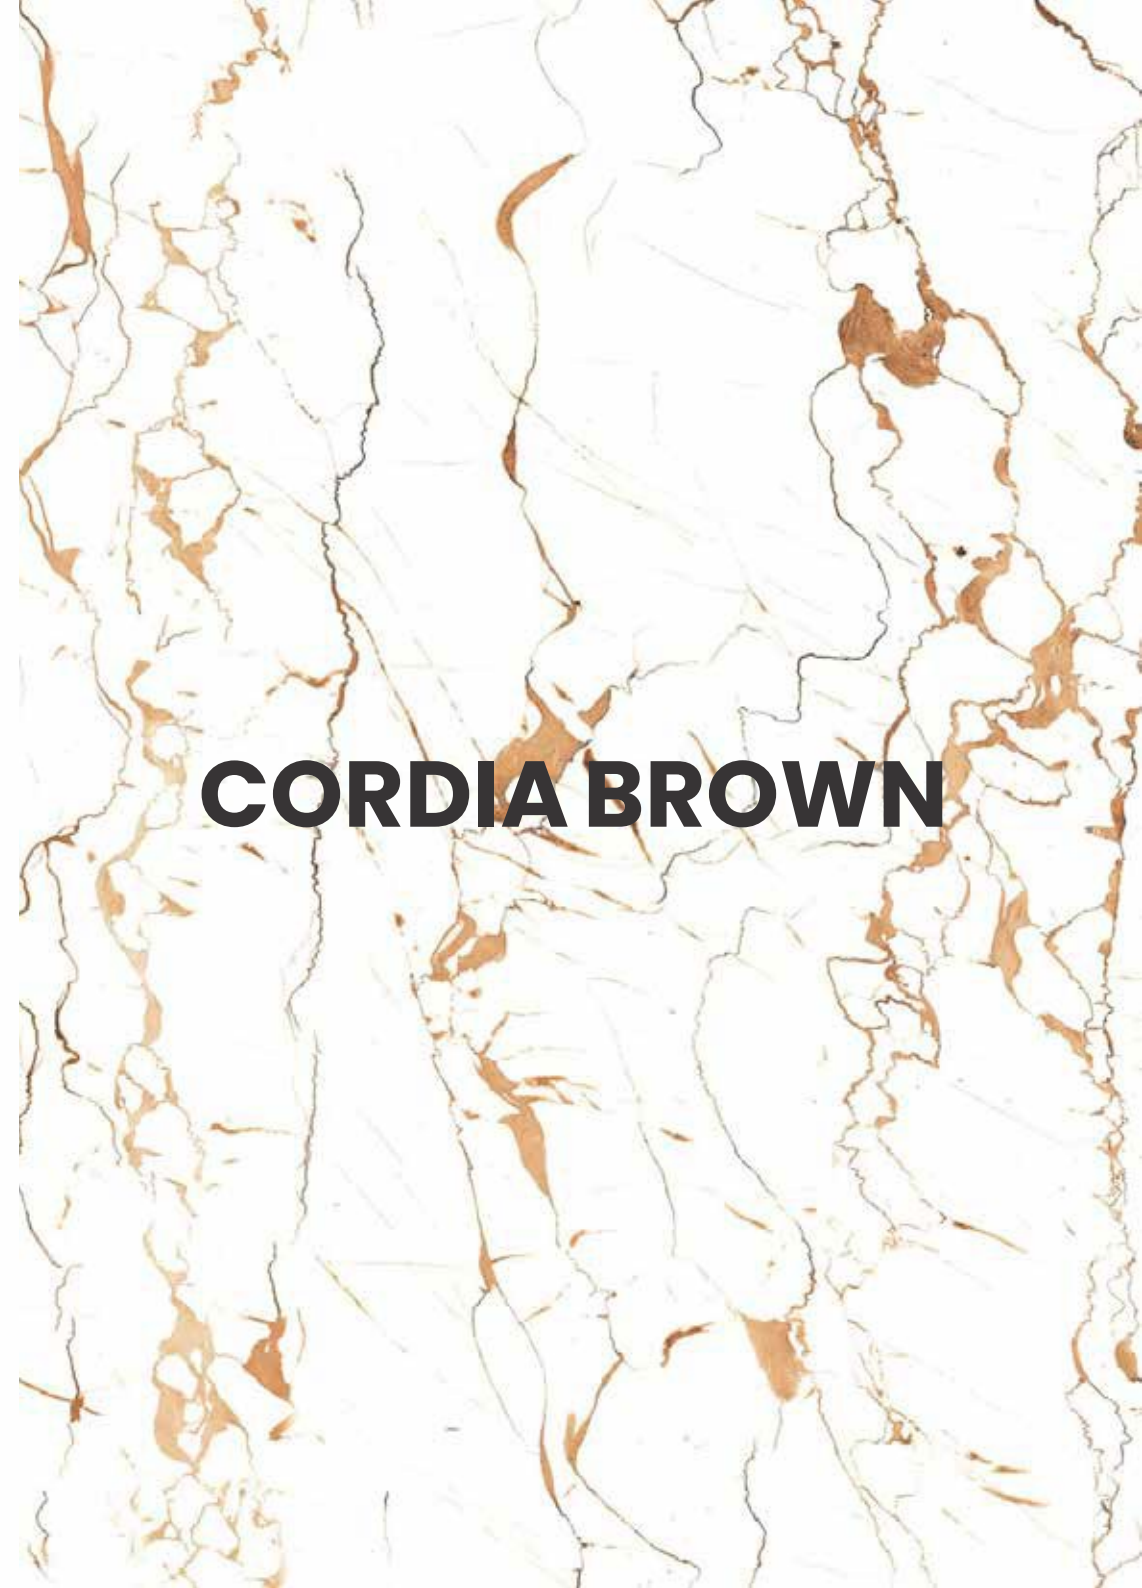

CELONA GREY

600x1200mm
Thickness: 9mm

CHARM FANTASY

Polished Glazed
Vitrified Tiles

600x1200mm
Thickness: 9mm

CORDIA BROWN

Polished Glazed
Vitrified Tiles

CORDIA BROWN