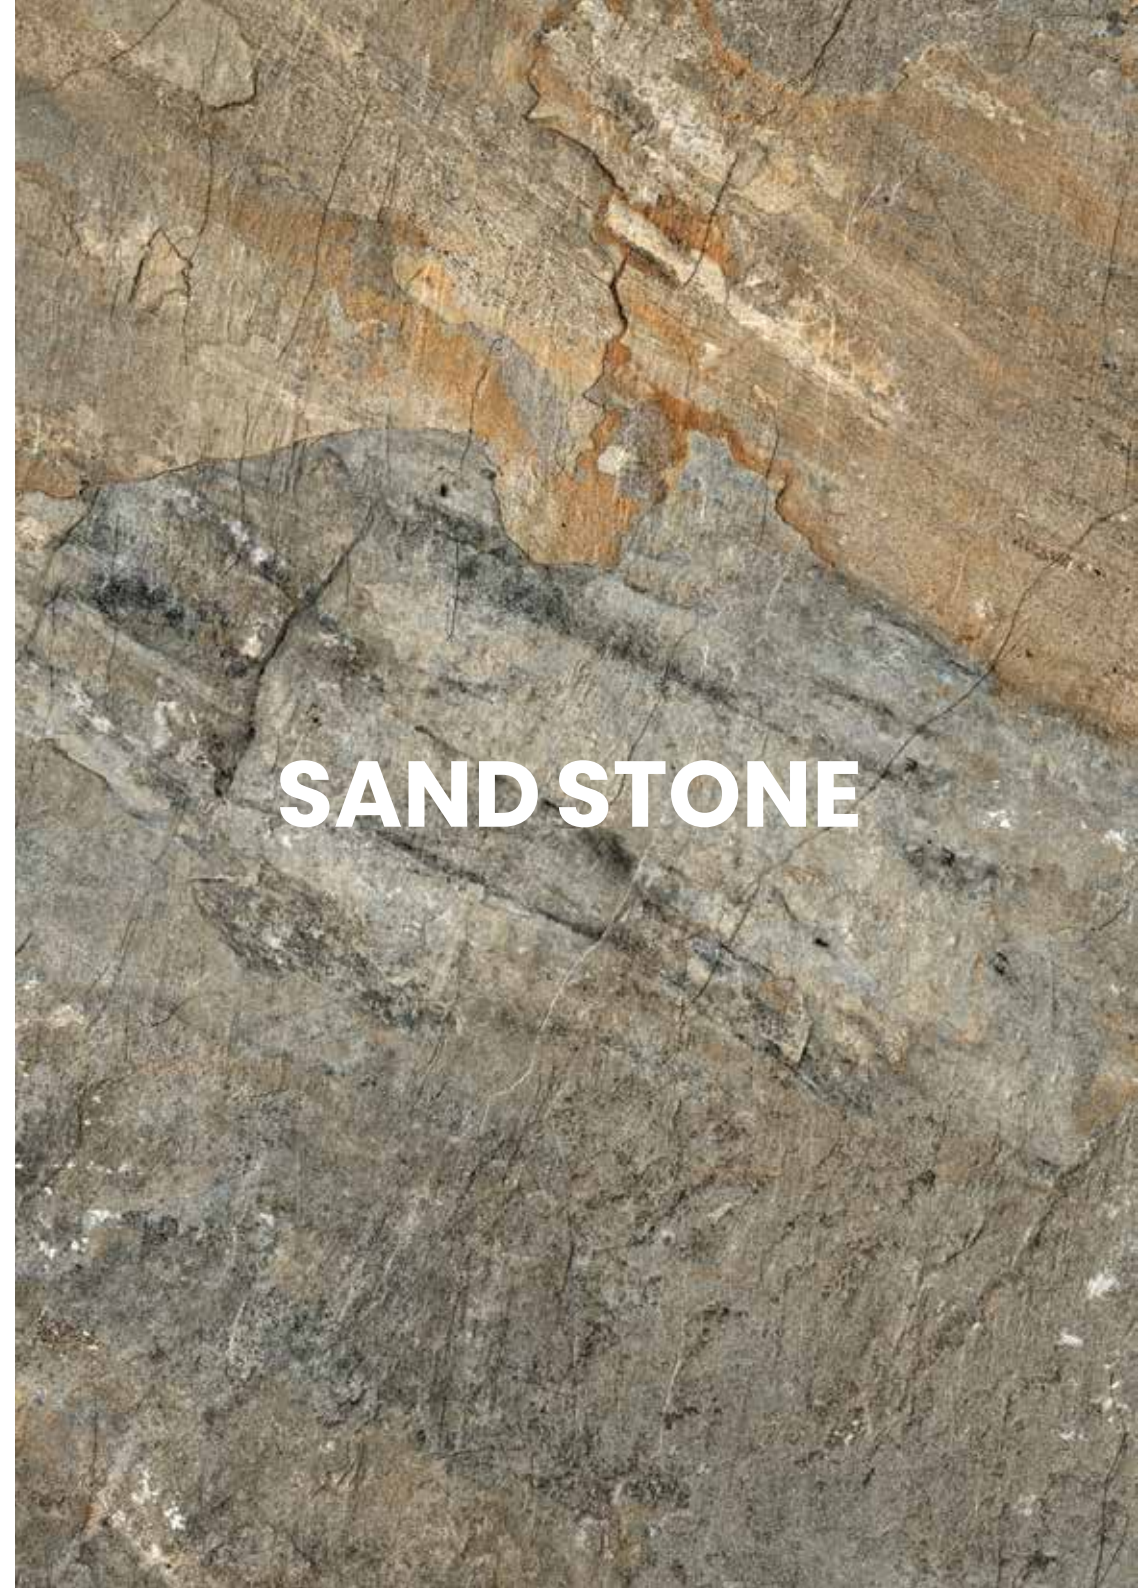

Glazed
Vitrified Tiles

600x1200mm
Thickness: 9mm

VOLCANO STONE
SLATE PUNCH

Glazed
Vitrified Tiles

VOLCANO STONE

RANDOM DESIGN

ECO FRIENDLY

HIGH STRENGTH