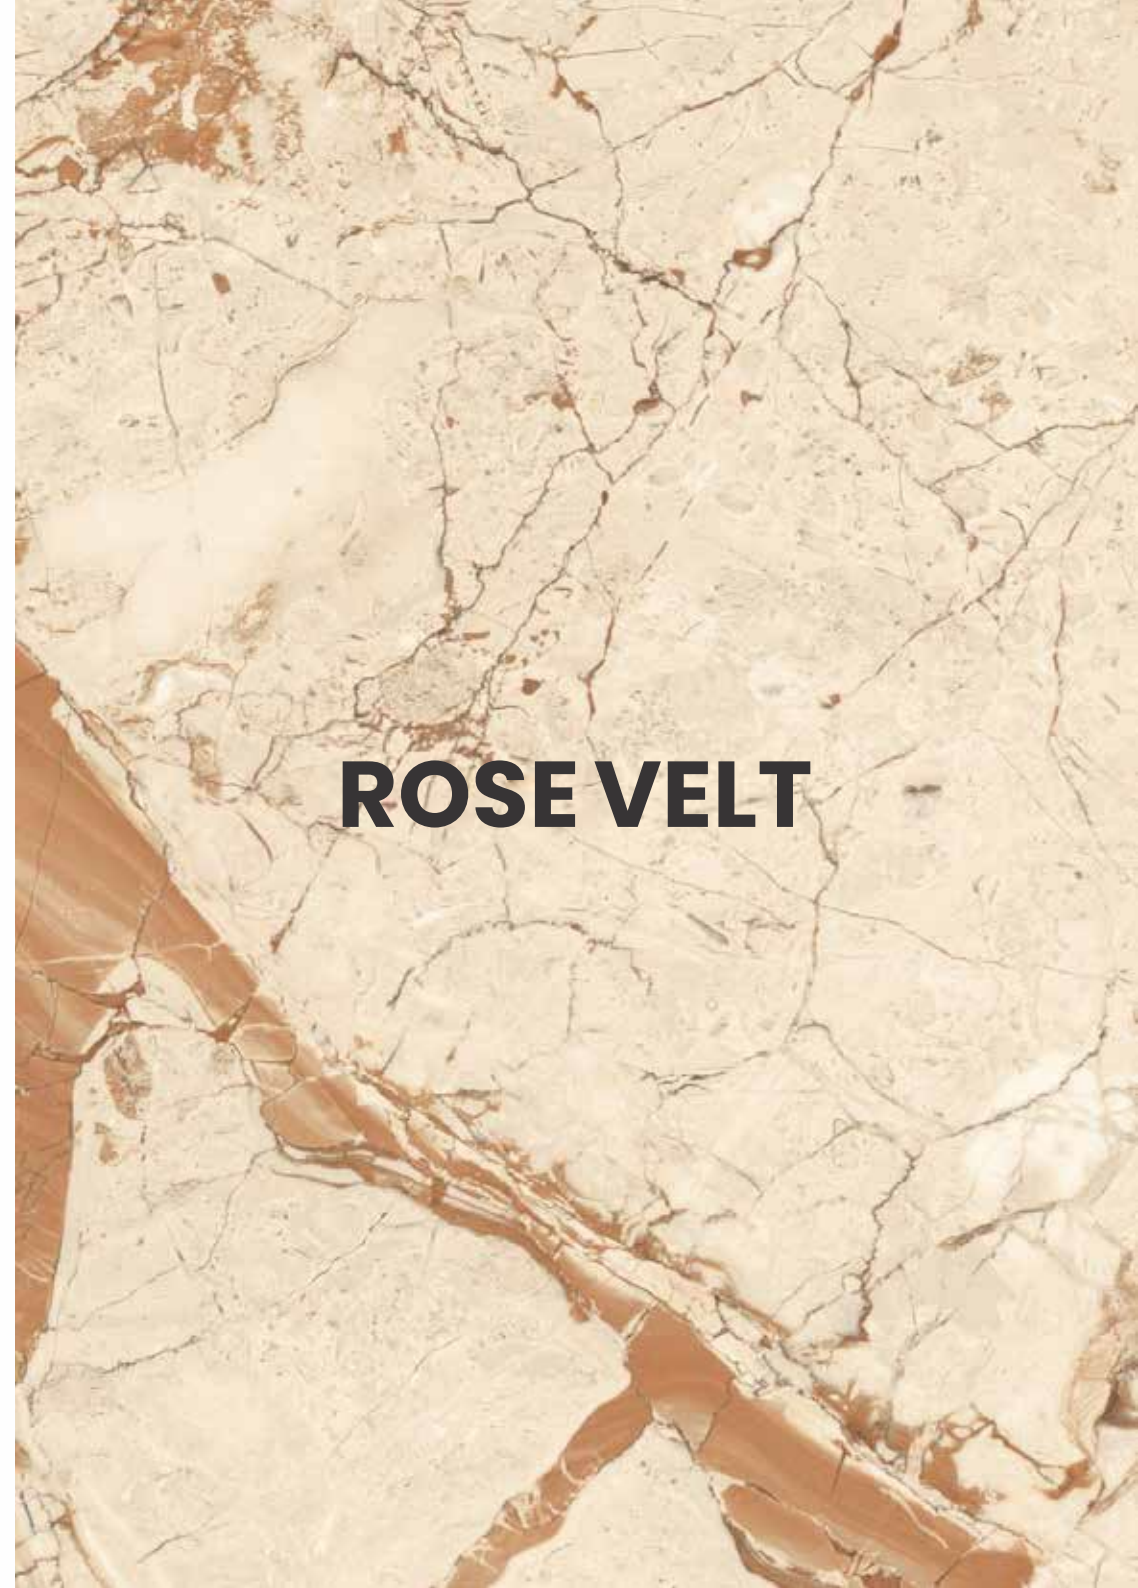

ROBIS CREMA

600x1200mm
Thickness: 9mm

ROSE VELT

Polished Glazed
Vitrified Tiles

RANDOM DESIGN

ECO FRIENDLY

HIGH STRENGTH

LOW MAINTENANCE