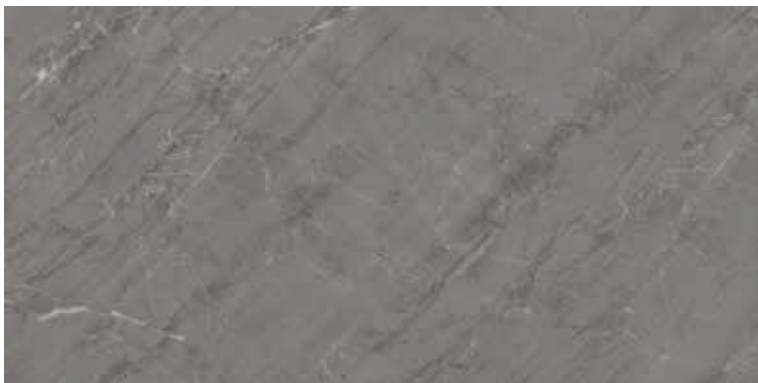

600x1200mm
Thickness: 9mm

MAROX NERO

Polished Glazed
Vitrified Tiles

MAROX NERO