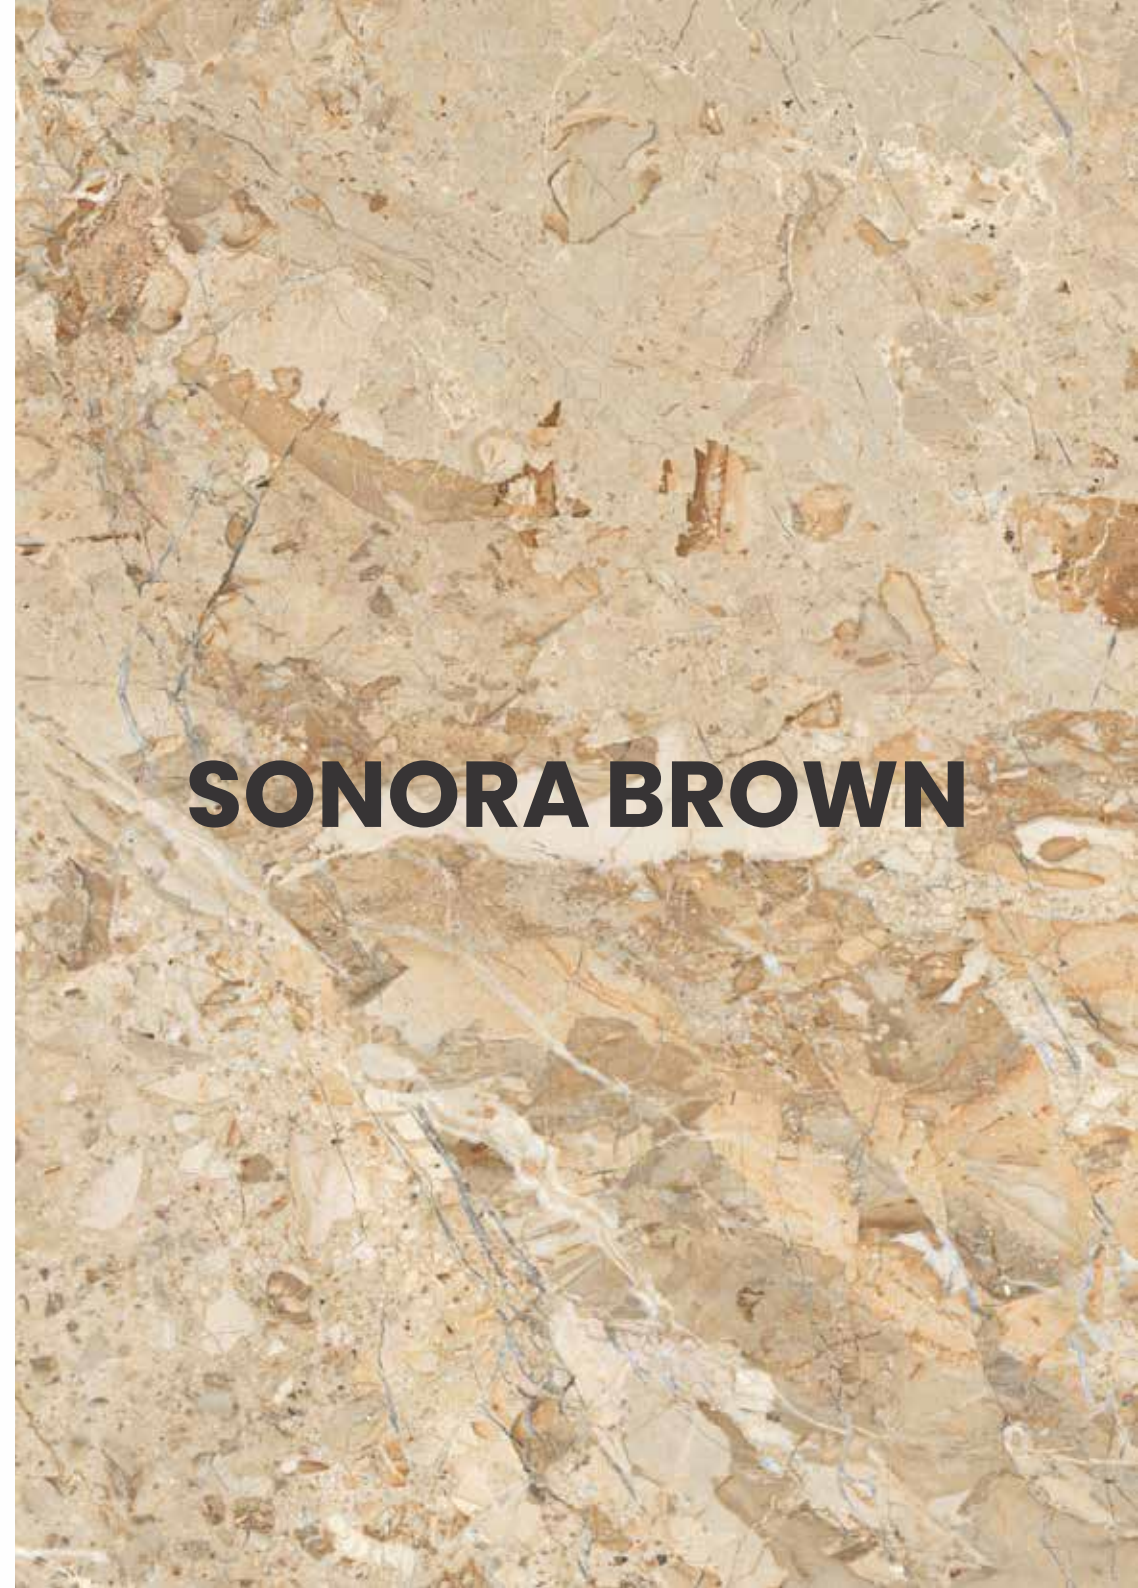

600x1200mm
Thickness: 9mm

SONORA BROWN

Polished Glazed
Vitrified Tiles