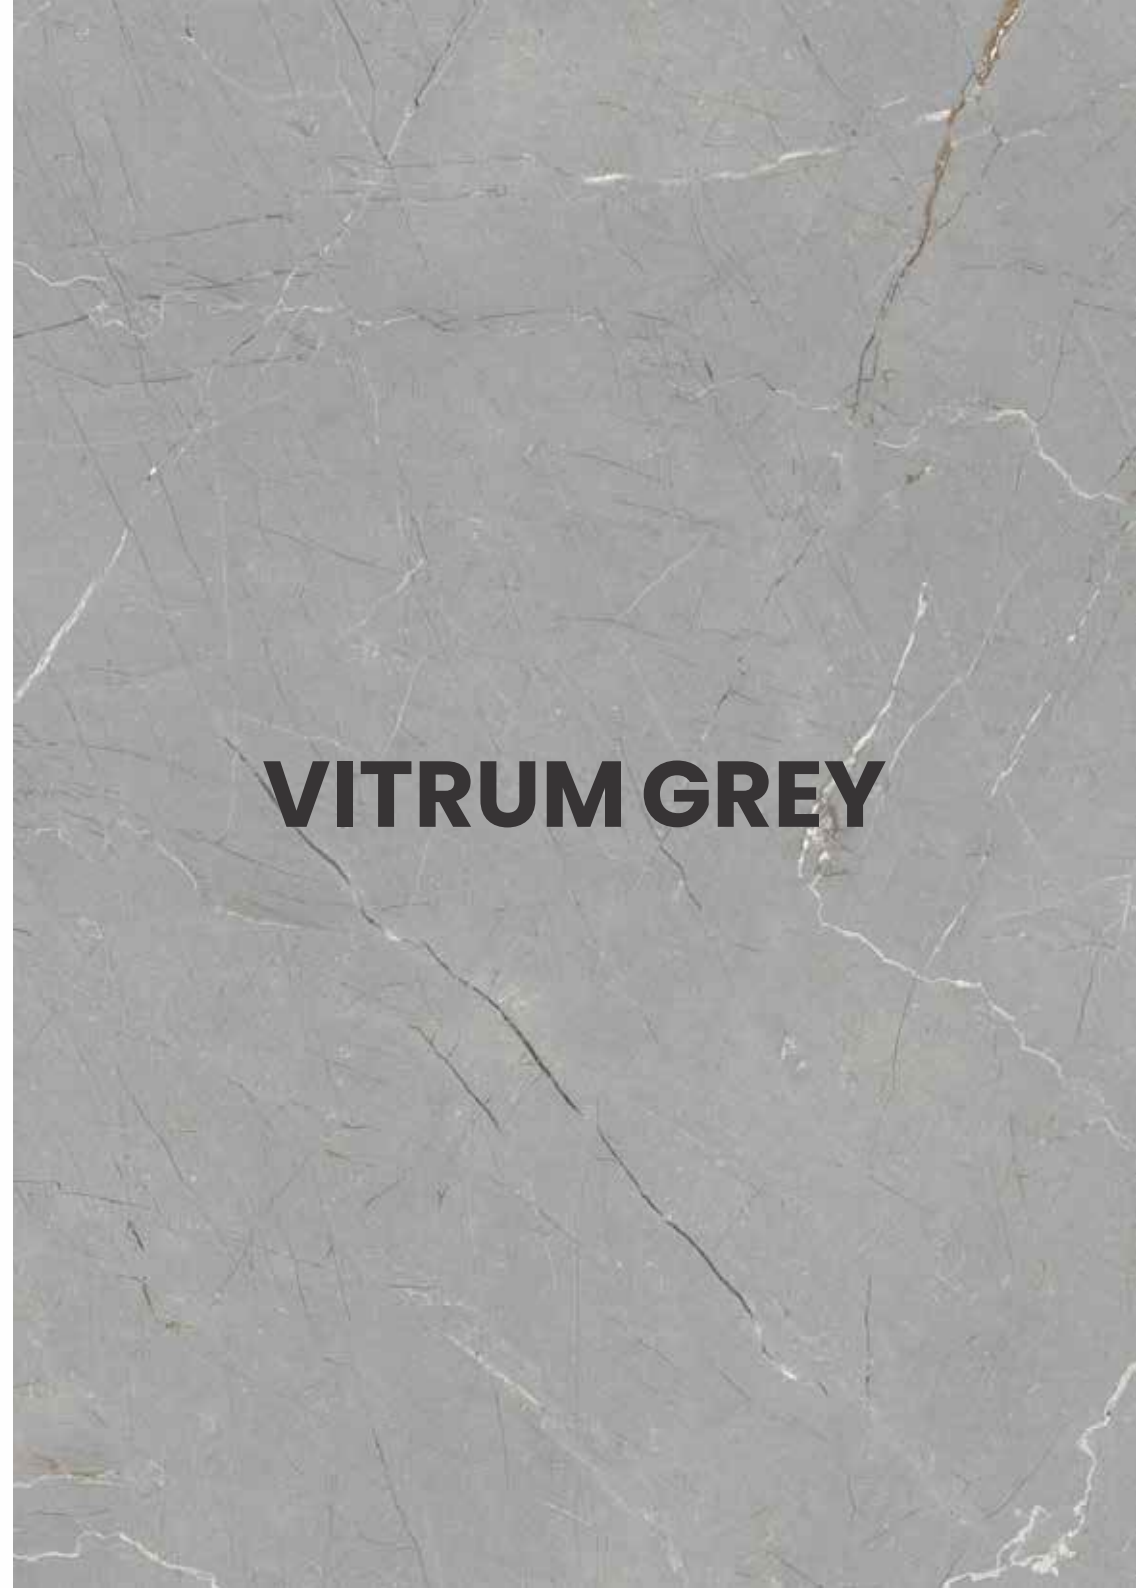

VITRUM GREY