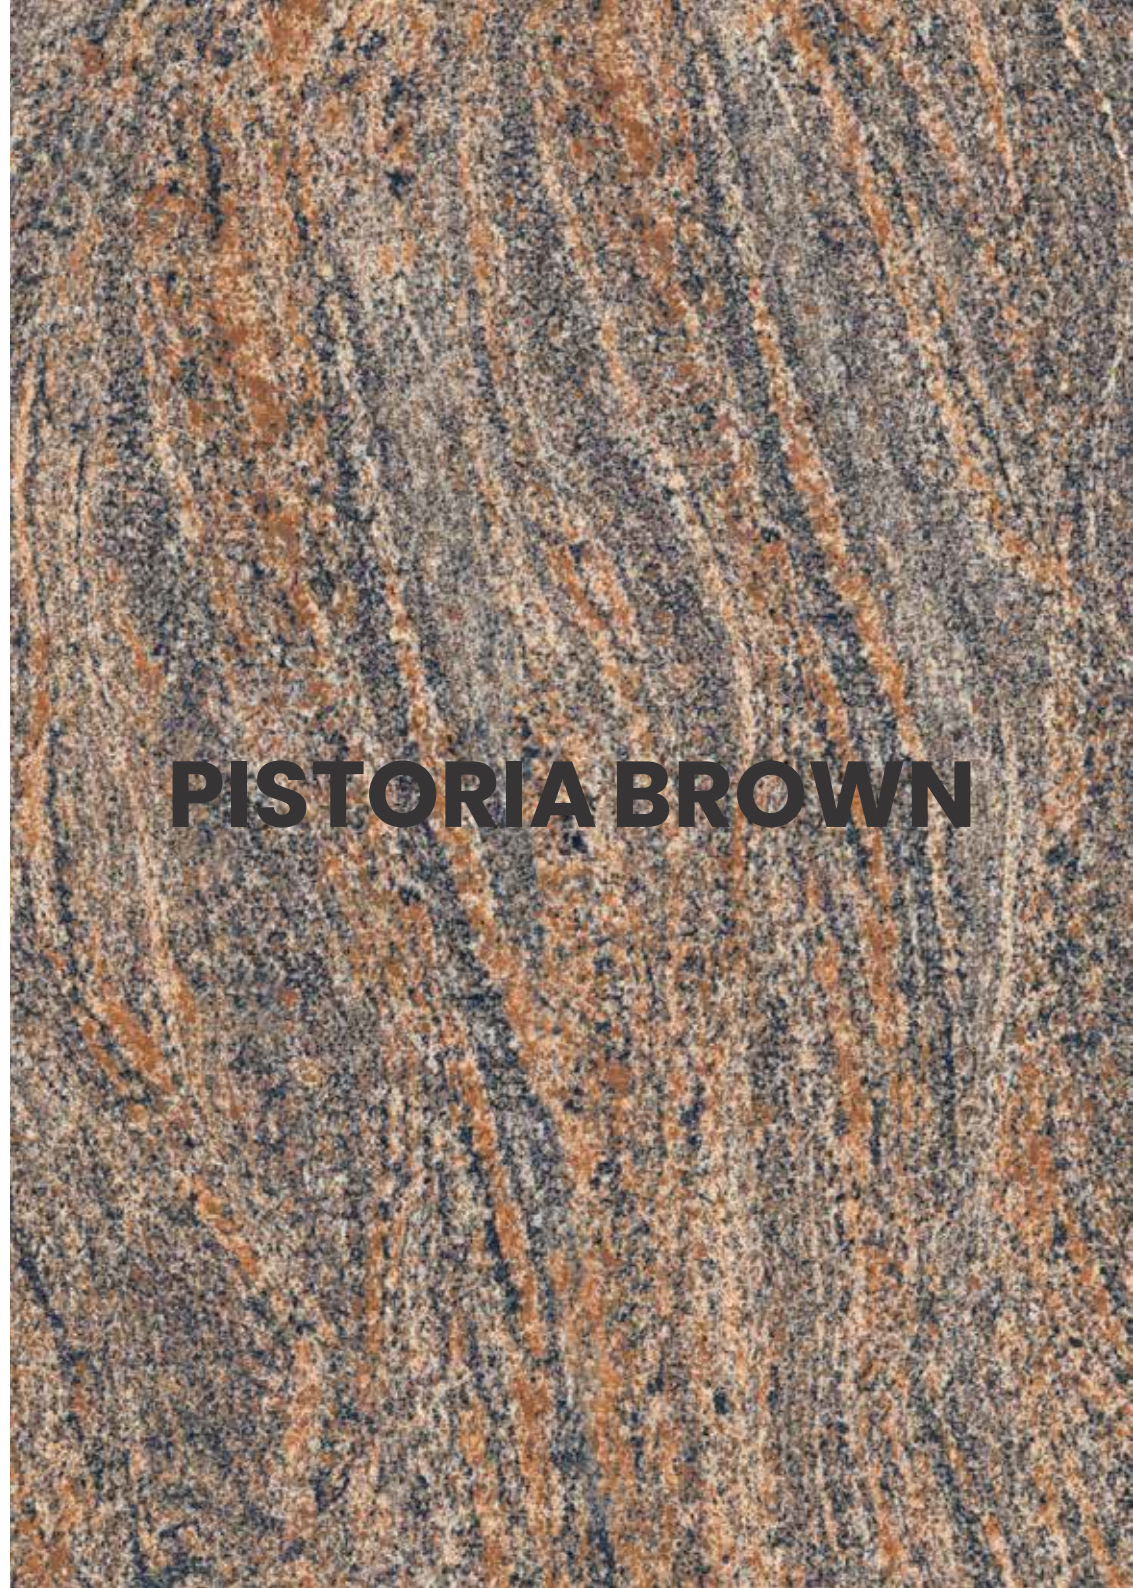

PERLINO DUSKY

Polished Glazed
Vitrified Tiles

PERLINO DUSKY

600x1200mm
Thickness: 9mm

PISTORIA BROWN

Polished Glazed
Vitrified Tiles

PISTORIA BROWN

600x1200mm
Thickness: 9mm