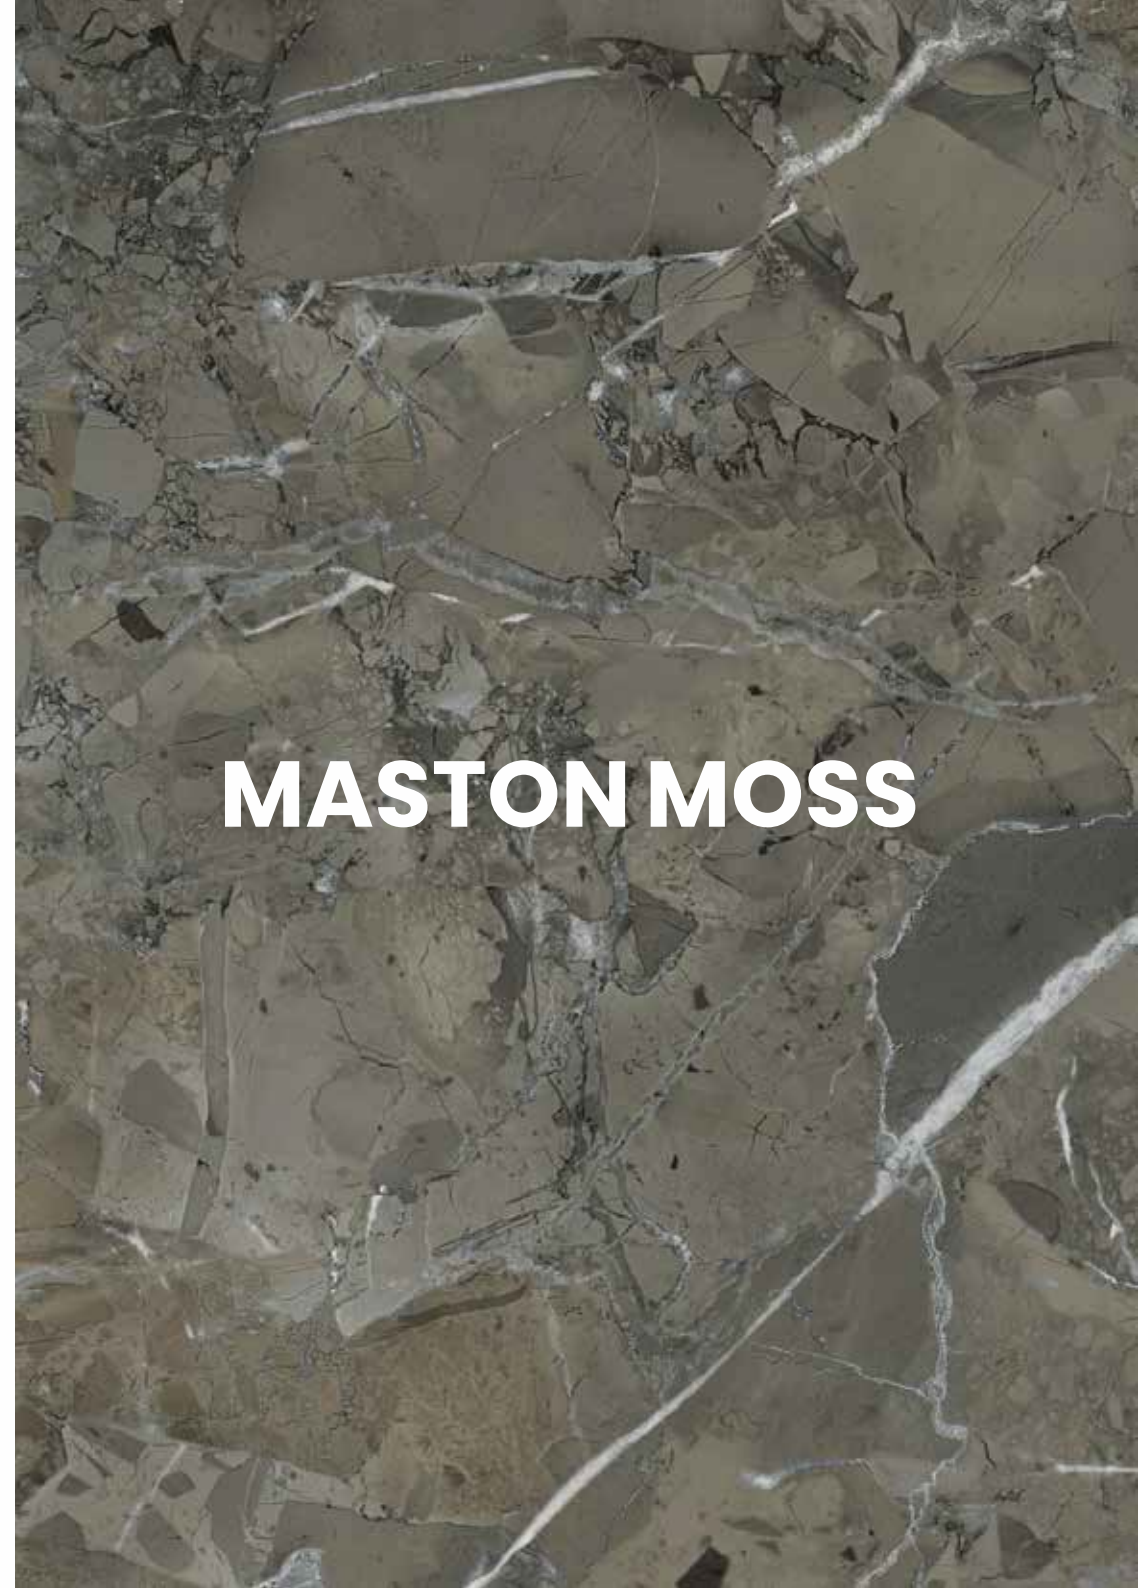

MASTON CREMA

Polished Glazed
Vitrified Tiles

MASTON CREMA

600x1200mm
Thickness: 9mm

MASTON MOSS

Polished Glazed
Vitrified Tiles

MASTON MOSS

600x1200mm
Thickness: 9mm