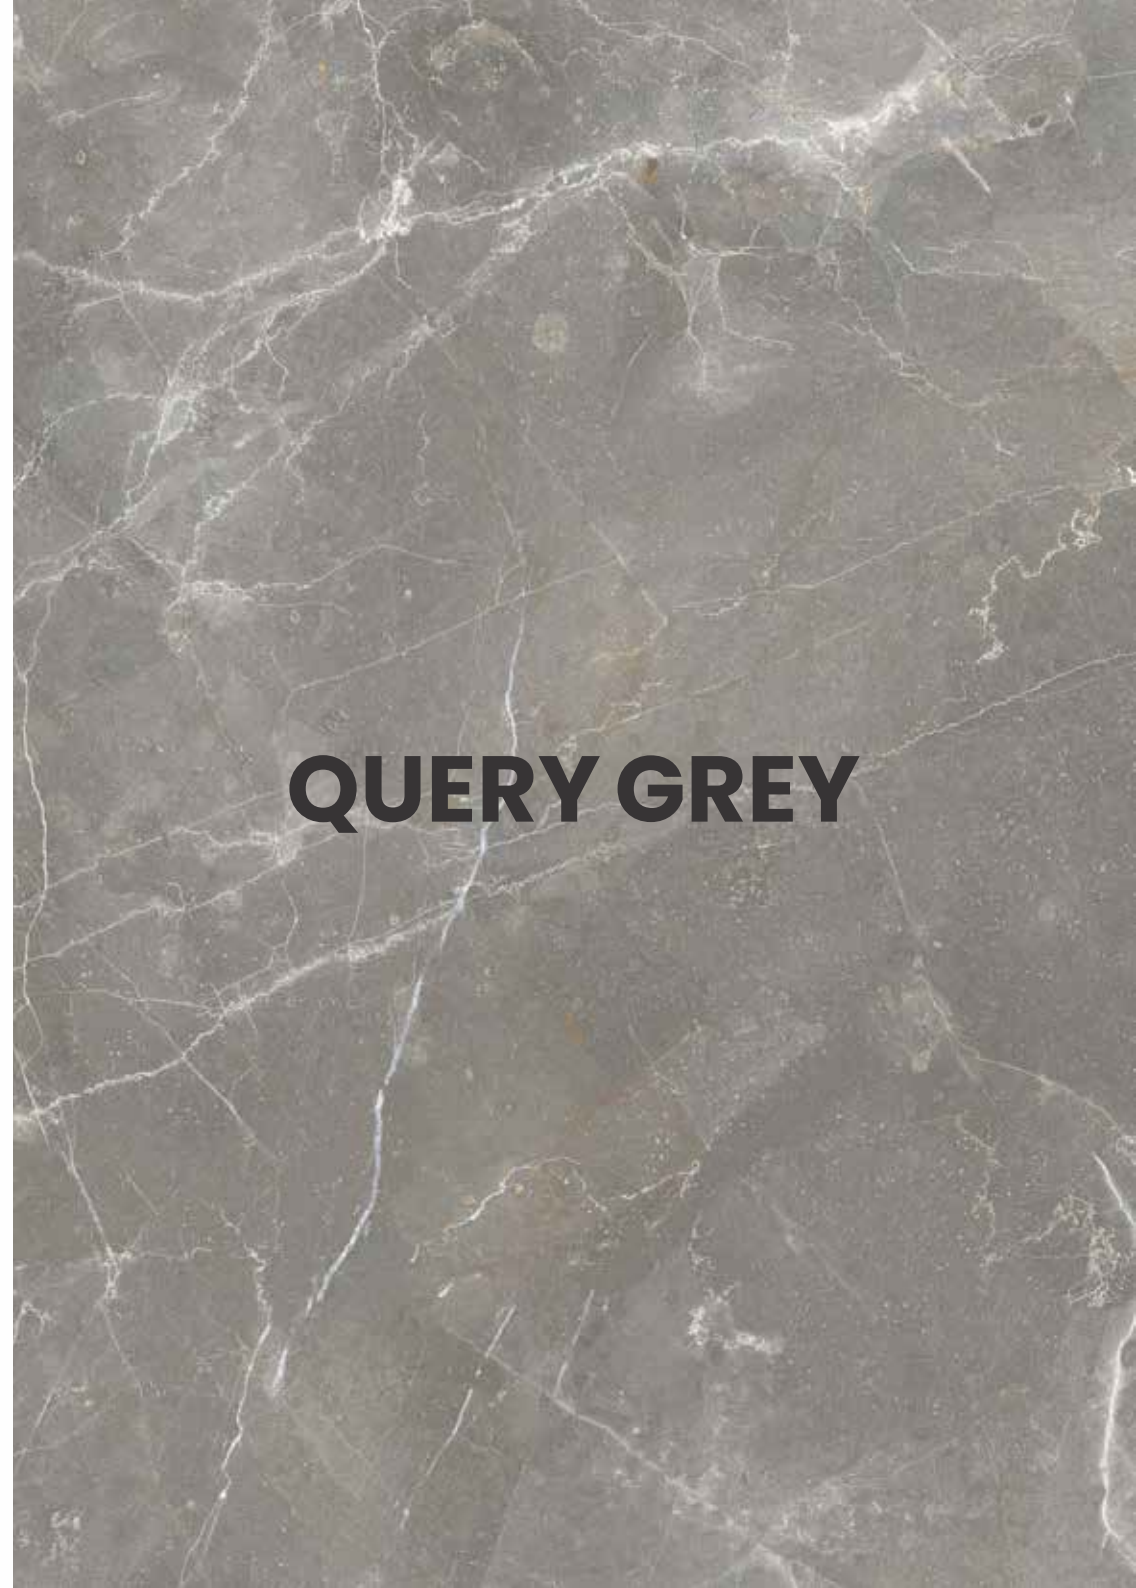

600x1200mm
Thickness: 9mm

QUERY GREY

Polished Glazed
Vitrified Tiles

QUERY GREY