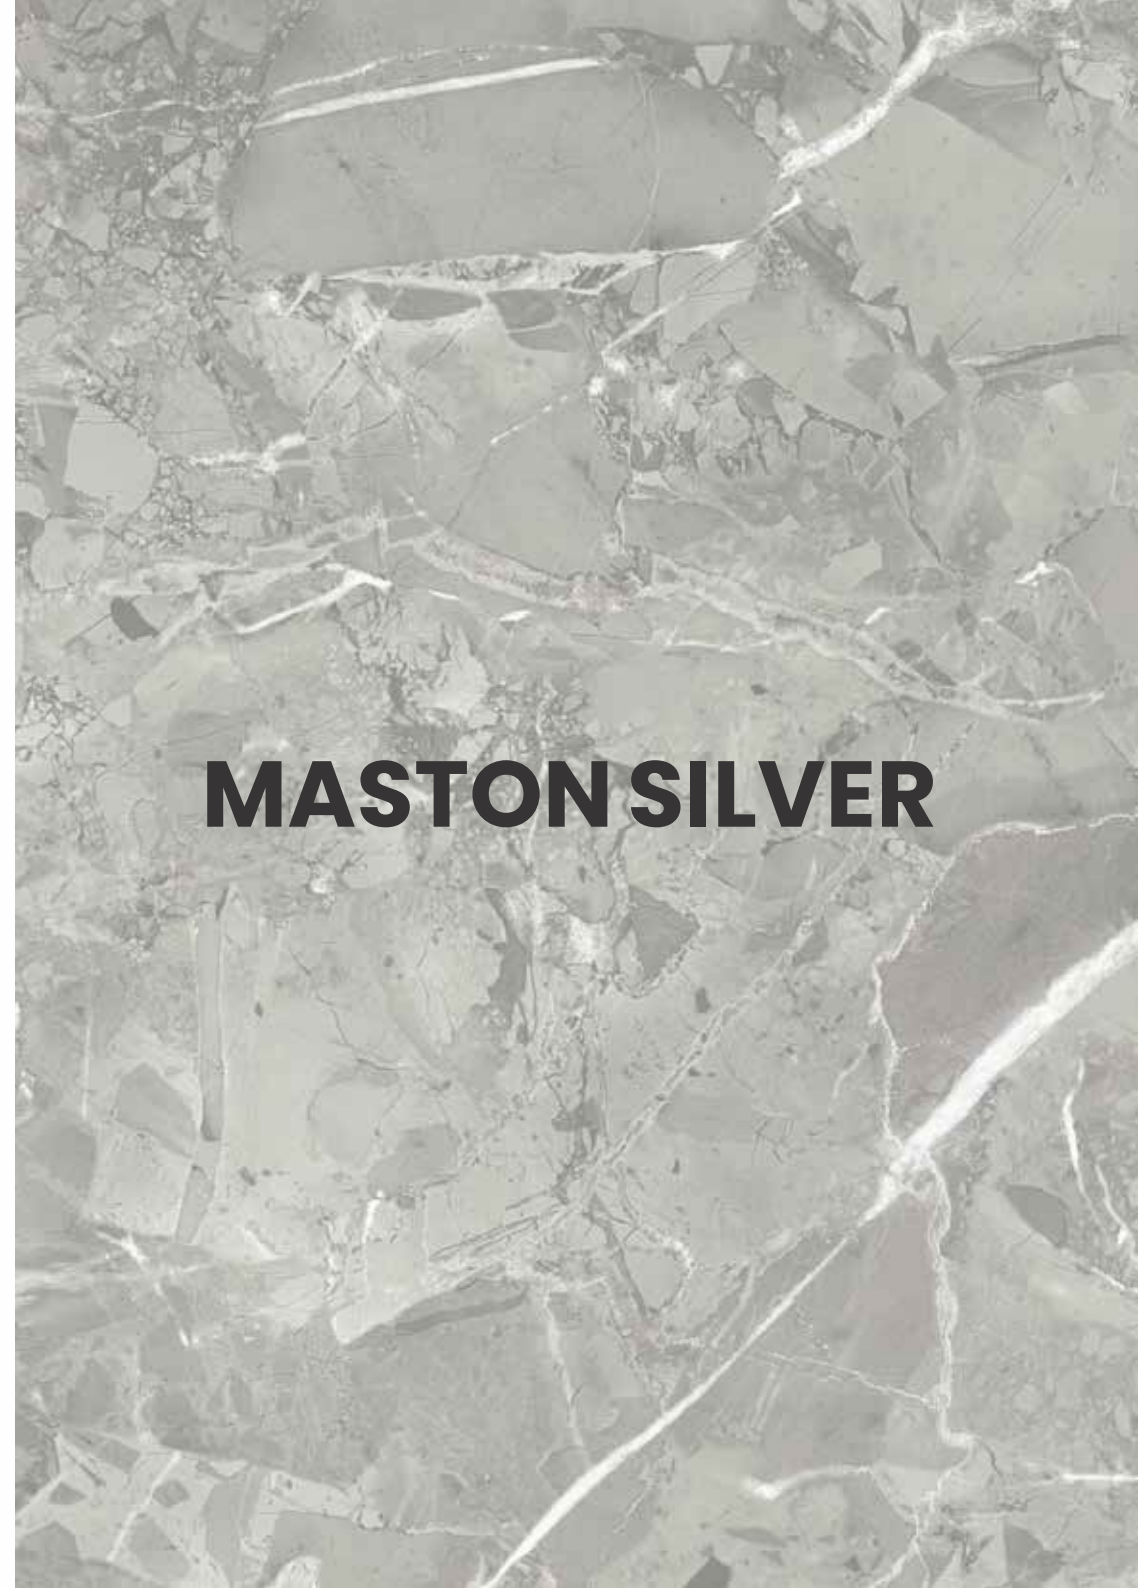

MASTON SILVER