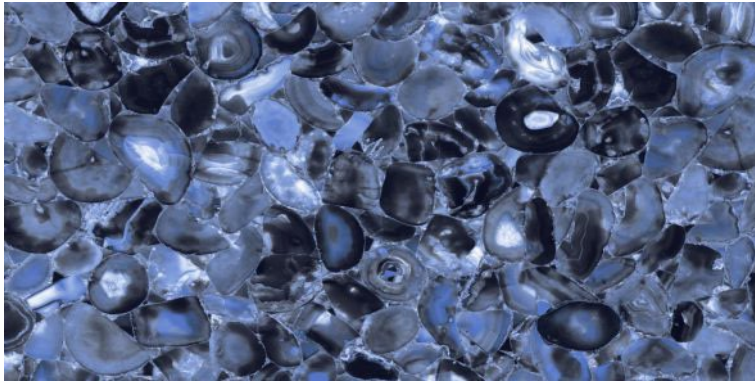

HIGH STRENGTH

LOW MAINTENANCE

600x1200mm  
Thickness: 9mm

**MYTHOS BLACK**

Polished Glazed  
Vitrified Tiles

**ELEGANTE**  
SERIES

**MYTHOS BLACK**

600x1200mm  
Thickness: 9mm