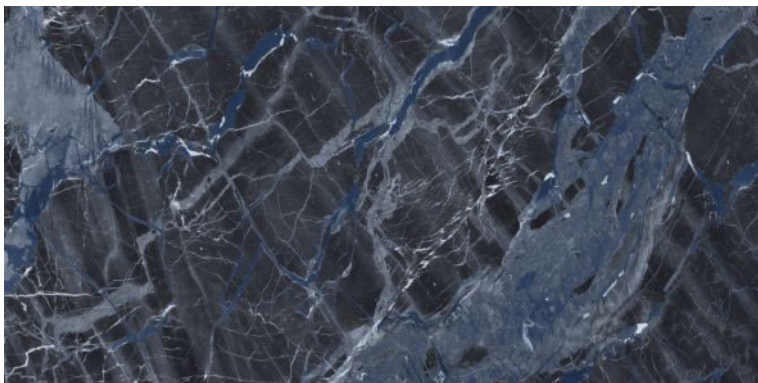

Polished Glazed  
Vitrified Tiles

ELEGANTE  
SERIES

DESERT OLIVE

600x1200mm  
Thickness: 9mm

**ELORA BLUE**

Polished Glazed  
Vitrified Tiles

**ELEGANTE**  
SERIES

**ELORA BLUE**