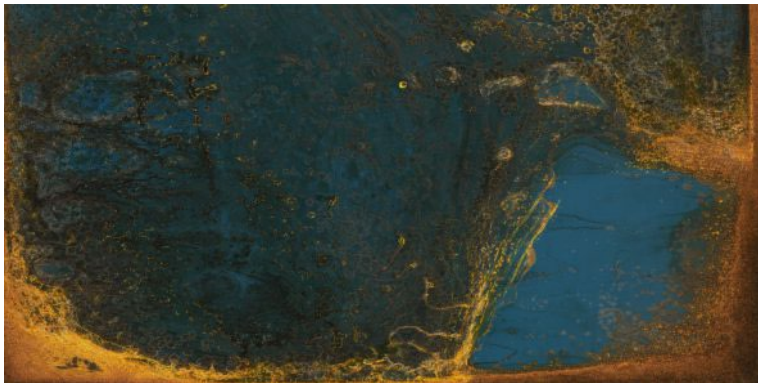

600x1200mm
Thickness: 9mm