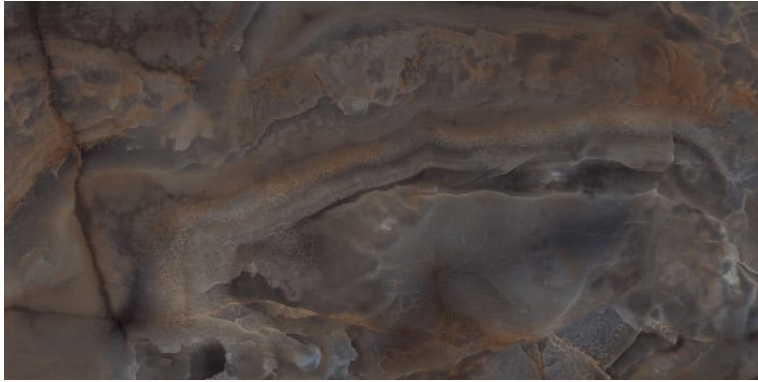

**TINSEL**

Polished Glazed  
Vitrified Tiles

**ELEGANTE**  
SERIES

**TINSEL**

600x1200mm  
Thickness: 9mm

**TITANIUM ONIX**

Polished Glazed  
Vitrified Tiles

**ELEGANTE**  
SERIES