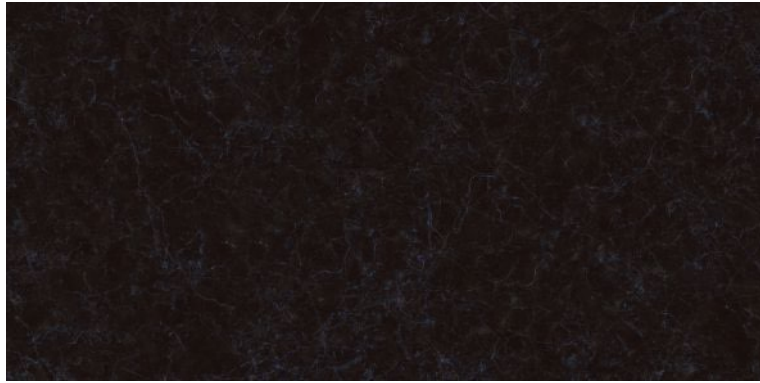

600x1200mm
Thickness: 9mm

VENEZIA COFFEE

Polished Glazed
Vitrified Tiles

ELEGANTE
SERIES

VENEZIA COFFEE