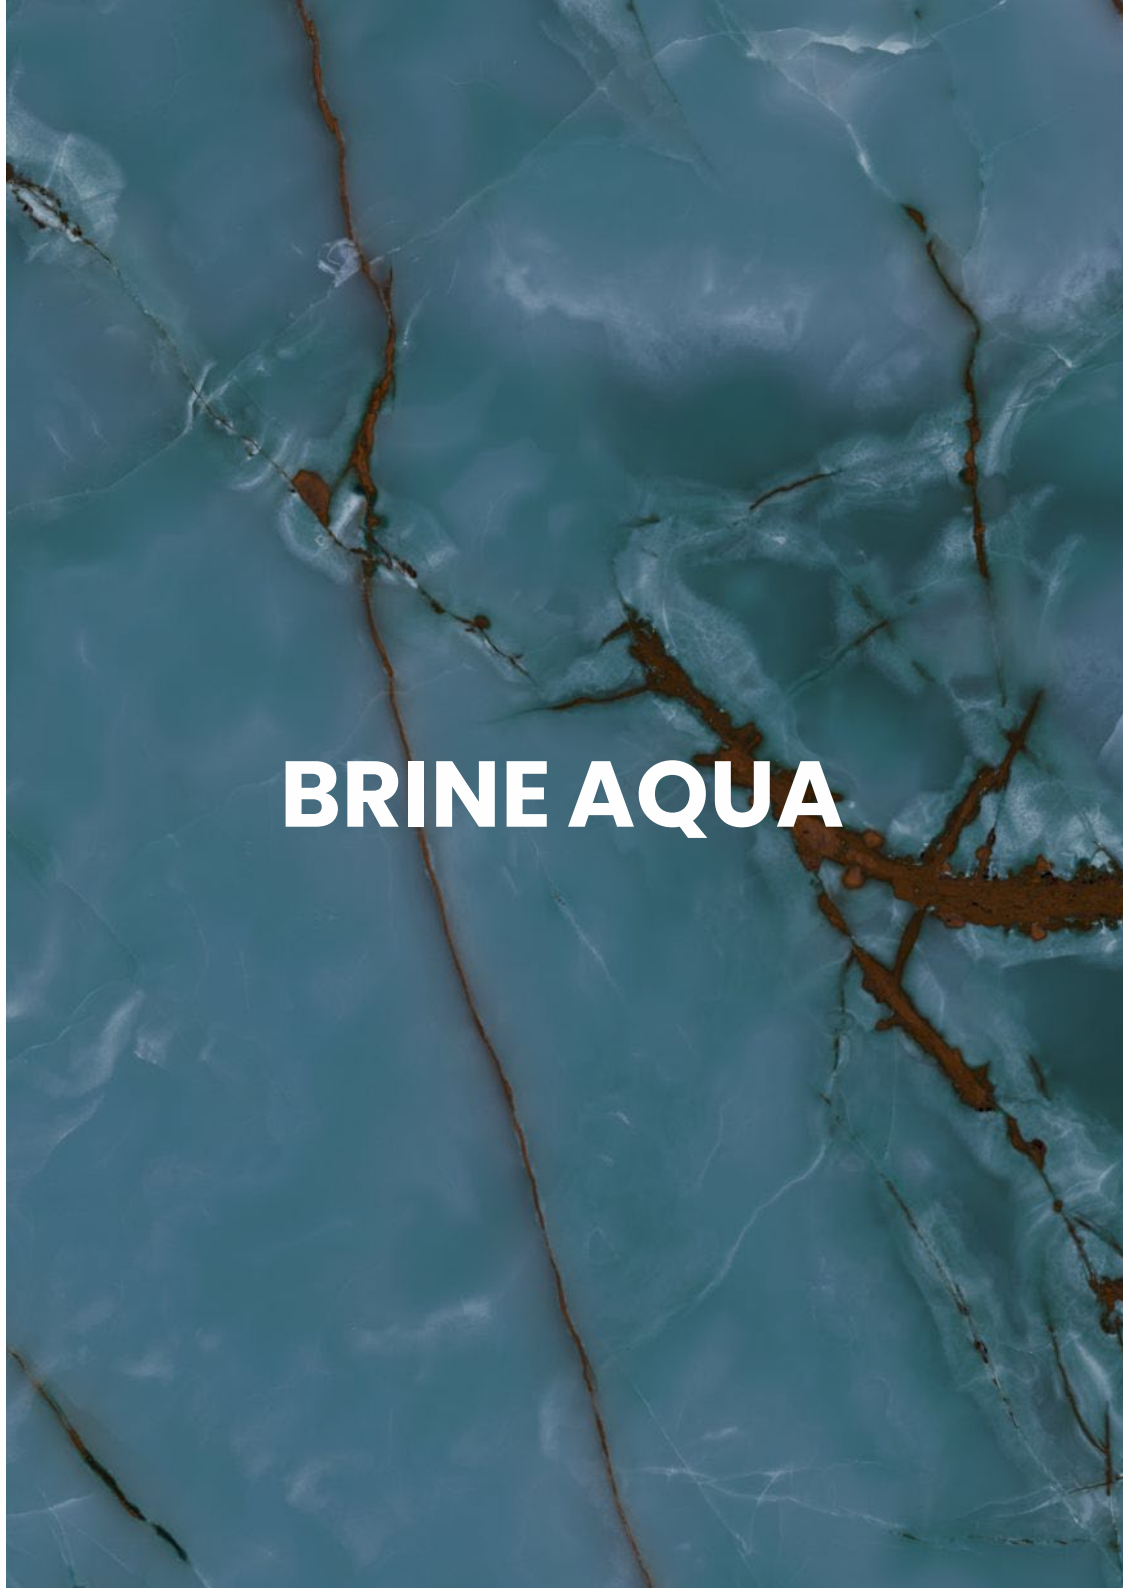

BRINE AQUA

Polished Glazed
Vitrified Tiles

ELEGANTE
SERIES

BRINE AQUA