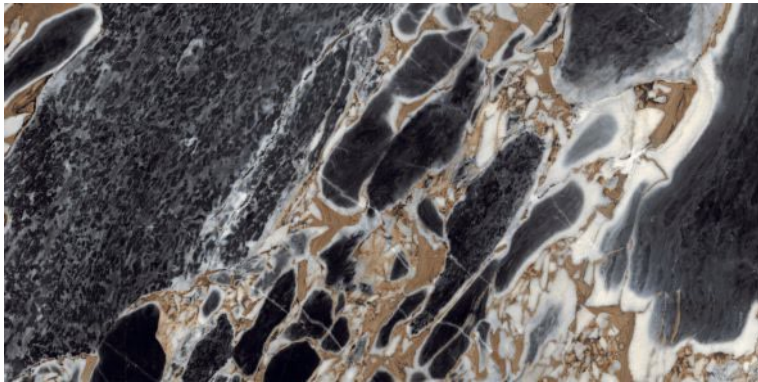

600x1200mm
Thickness: 9mm