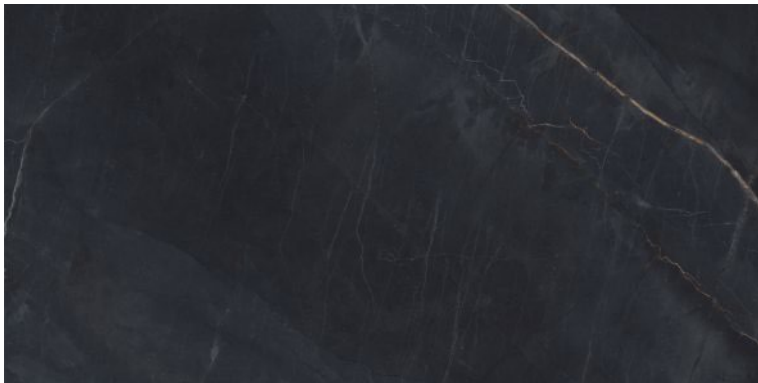

600x1200mm
Thickness: 9mm

GIORGIO NIGHT

Polished Glazed
Vitrified Tiles

ELEGANTE
SERIES

GIORGIO NIGHT