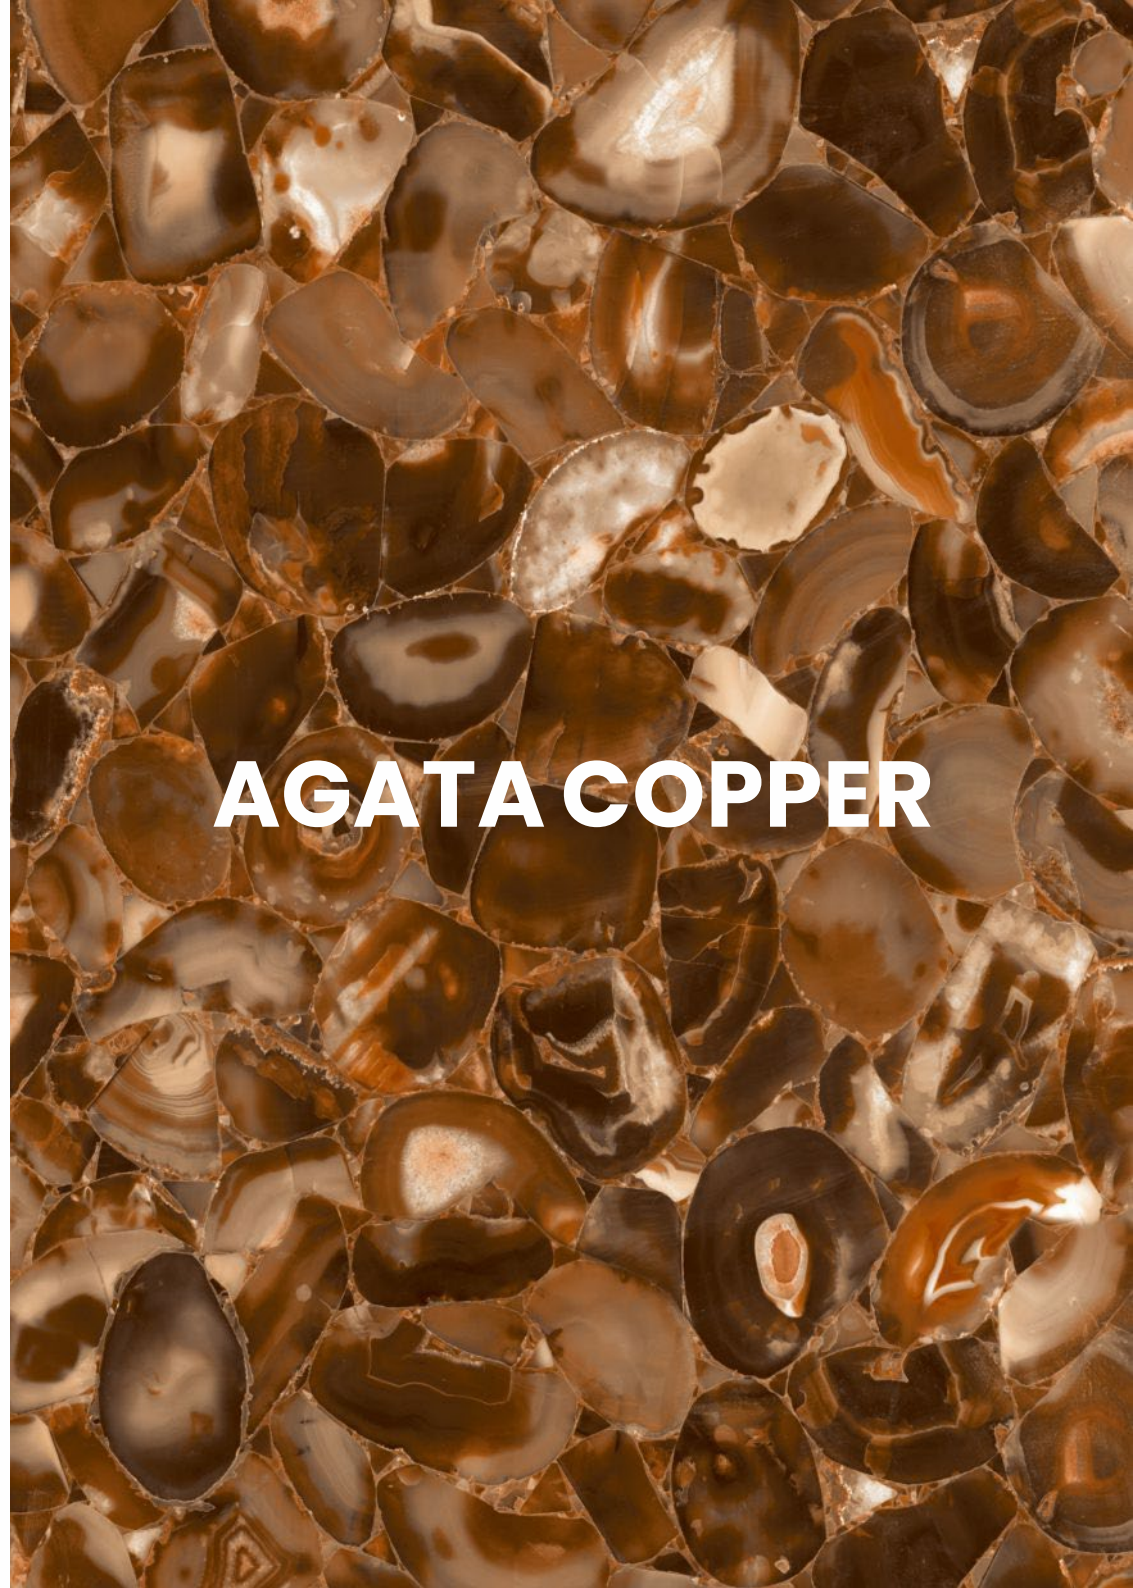

AGATA COPPER

Polished Glazed
Vitrified Tiles

ELEGANTE
SERIES

AGATA COPPER