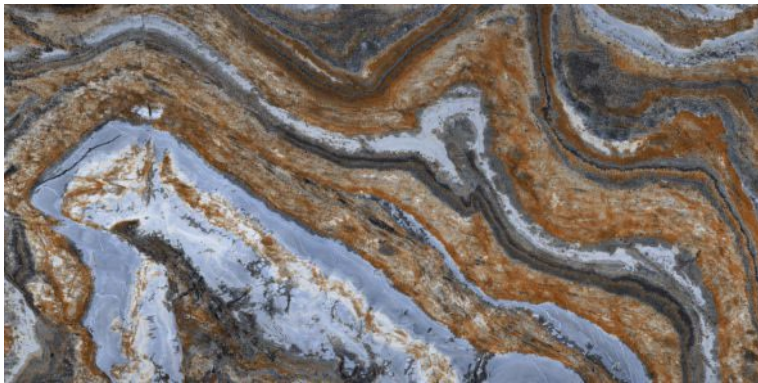

600x1200mm
Thickness: 9mm