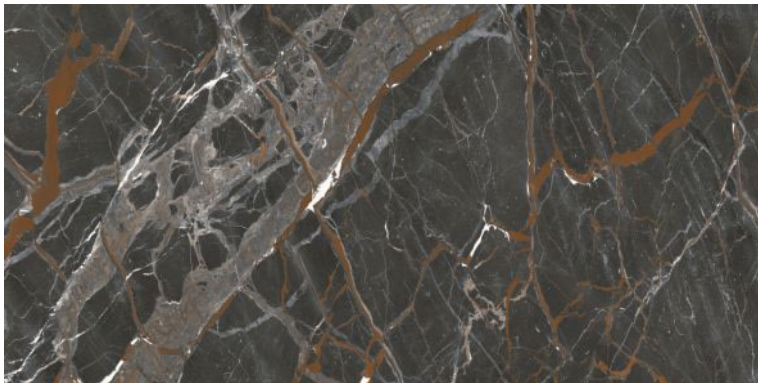

600x1200mm
Thickness: 9mm