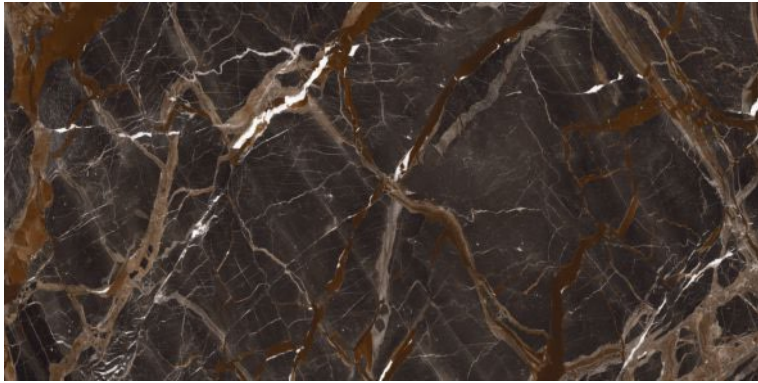

RANDOM DESIGN

ECO FRIENDLY

HIGH STRENGTH

LOW MAINTENANCE

600x1200mm  
Thickness: 9mm

**ELORA BROWN**

Polished Glazed  
Vitrified Tiles

**ELEGANTE**  
SERIES