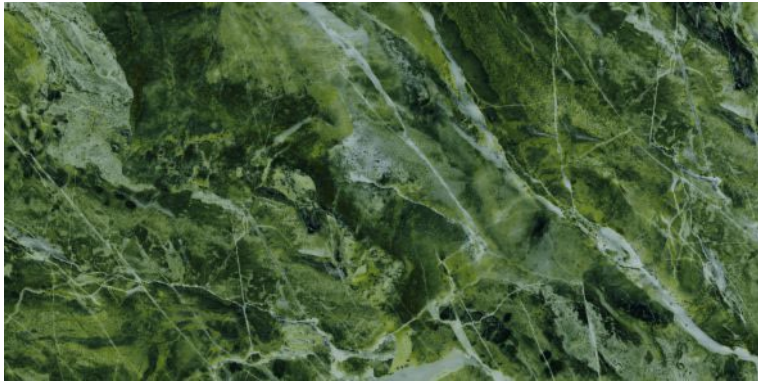

**ELEGANTE**  
SERIES

**CALCITE BROWN**

600x1200mm  
Thickness: 9mm

**CALCITE NATURAL**

Polished Glazed  
Vitrified Tiles

**ELEGANTE**  
SERIES

**CALCITE NATURAL**

600x1200mm  
Thickness: 9mm