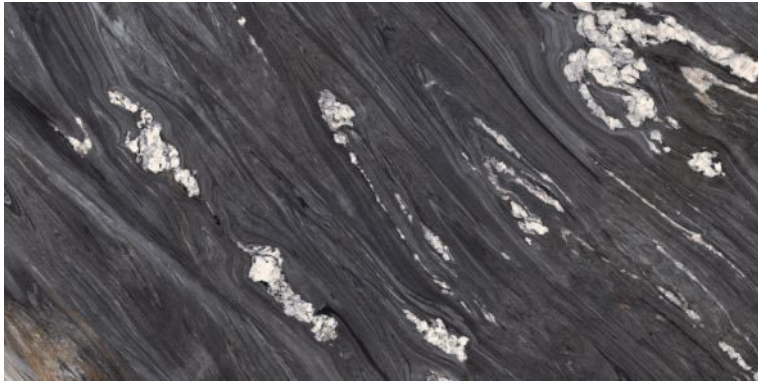

600x1200mm
Thickness: 9mm