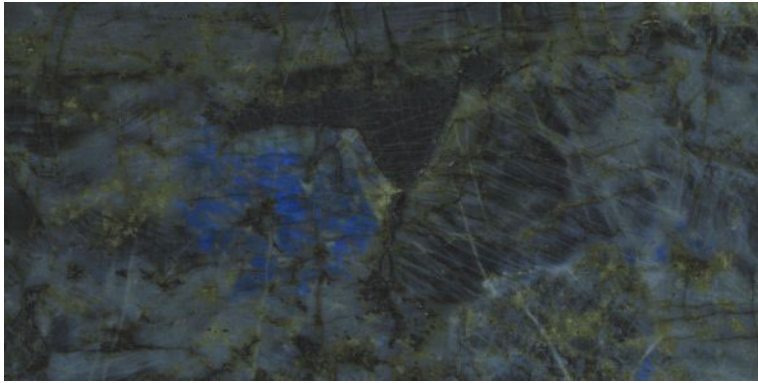

600x1200mm
Thickness: 9mm

GLORIA

Polished Glazed
Vitrified Tiles

ELEGANTE
SERIES

GLORIA