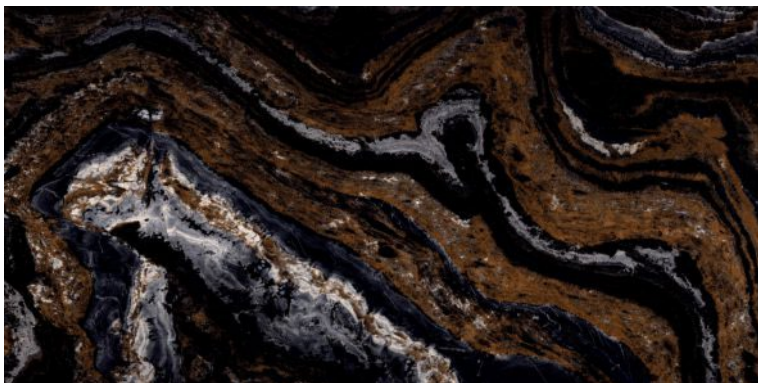

600x1200mm
Thickness: 9mm