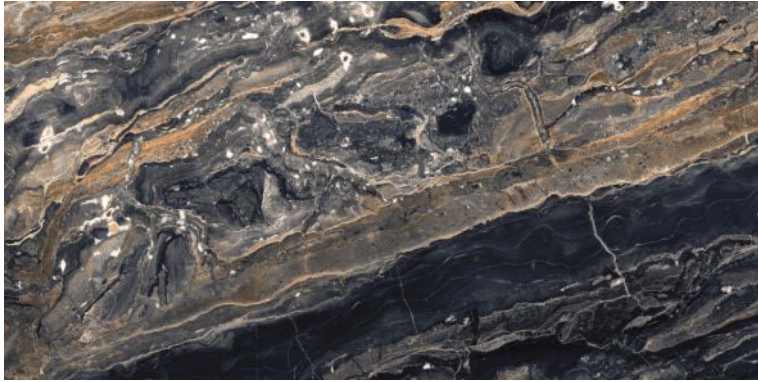

Polished Glazed  
Vitrified Tiles

**ELEGANTE**  
SERIES

600x1200mm  
Thickness: 9mm

**RIVIERA ROYAL**

Polished Glazed  
Vitrified Tiles

**ELEGANTE**  
SERIES

**RIVIERA ROYAL**

RANDOM DESIGN