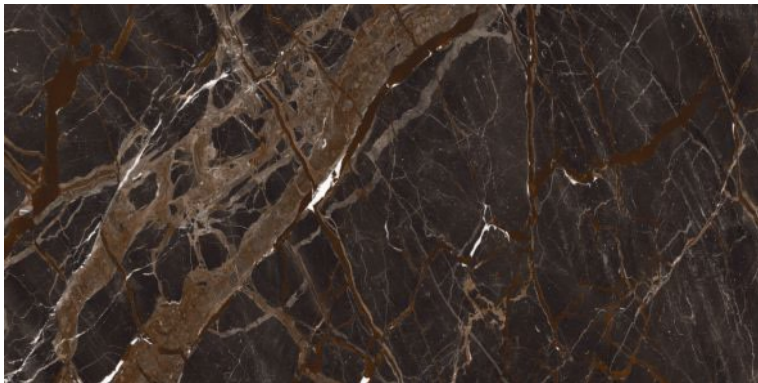

RANDOM DESIGN

ECO FRIENDLY

HIGH STRENGTH

LOW MAINTENANCE

600x1200mm  
Thickness: 9mm

**ELORA BROWN**

Polished Glazed  
Vitrified Tiles

**ELEGANTE**  
SERIES