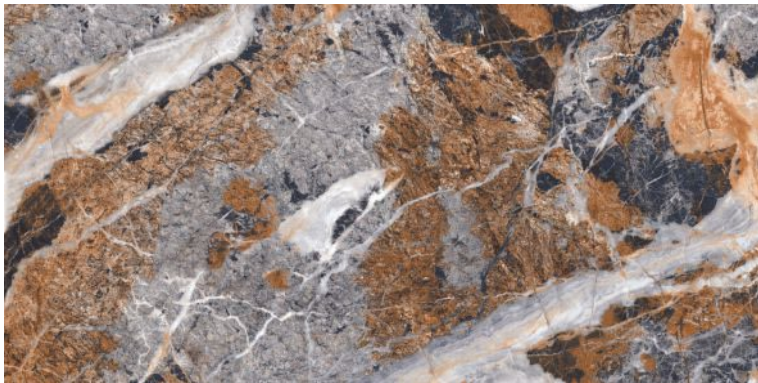

**ELEGANTE**  
SERIES

**VOLCAN BRIGHT**

600x1200mm  
Thickness: 9mm

**VOLCAN DAWN**

Polished Glazed  
Vitrified Tiles

**ELEGANTE**  
SERIES

**VOLCAN DAWN**

600x1200mm  
Thickness: 9mm