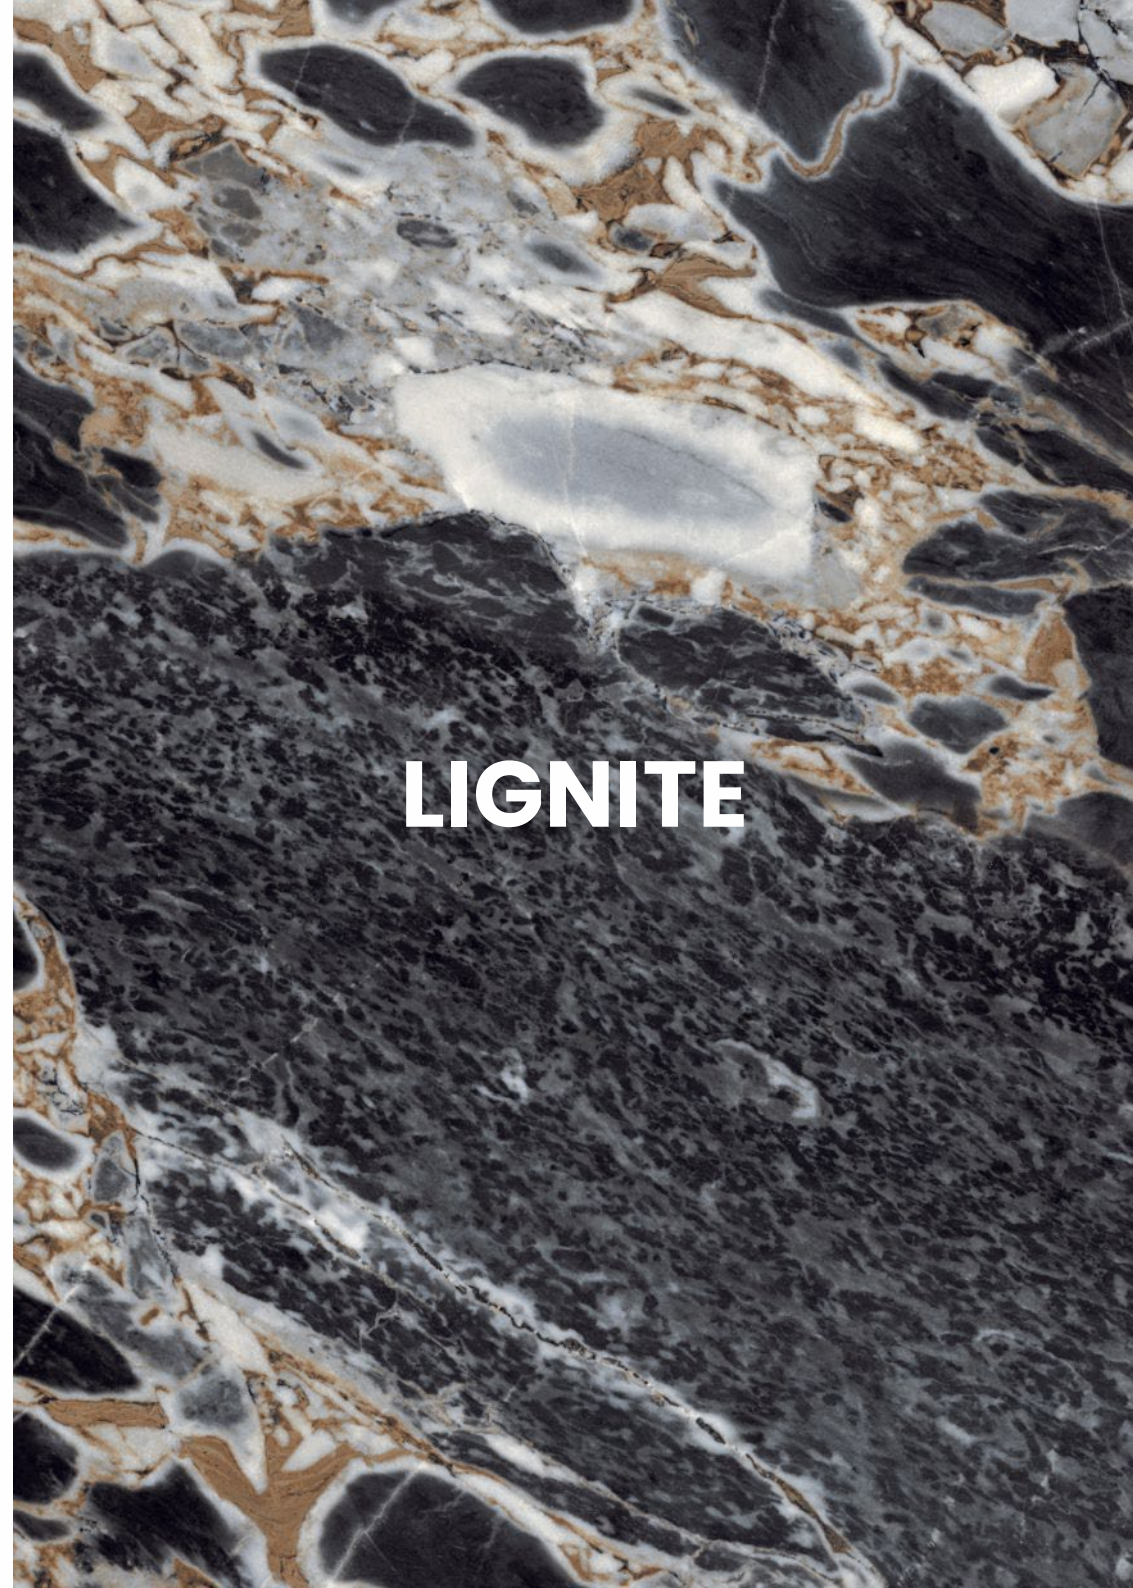

**LAZULI BLUE**

Polished Glazed  
Vitrified Tiles

**ELEGANTE**  
SERIES

**LAZULI BLUE**

600x1200mm  
Thickness: 9mm

LIGNITE

Polished Glazed  
Vitrified Tiles

ELEGANTE  
SERIES