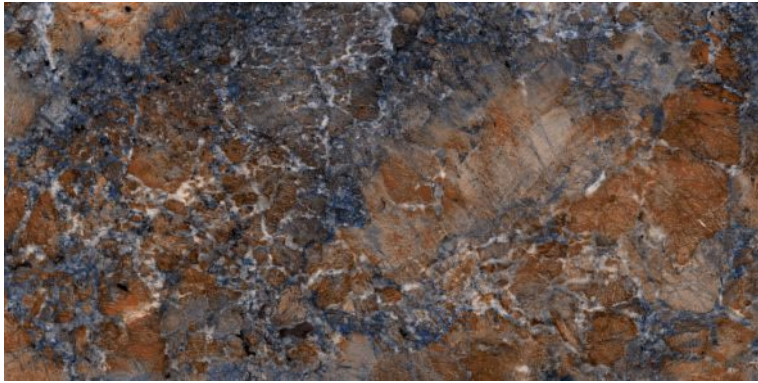

600x1200mm  
Thickness: 9mm

**IZA BLUE**

Polished Glazed  
Vitrified Tiles

**ELEGANTE**  
SERIES

**IZA BLUE**

600x1200mm  
Thickness: 9mm

**IZA PULPIS**

Polished Glazed  
Vitrified Tiles