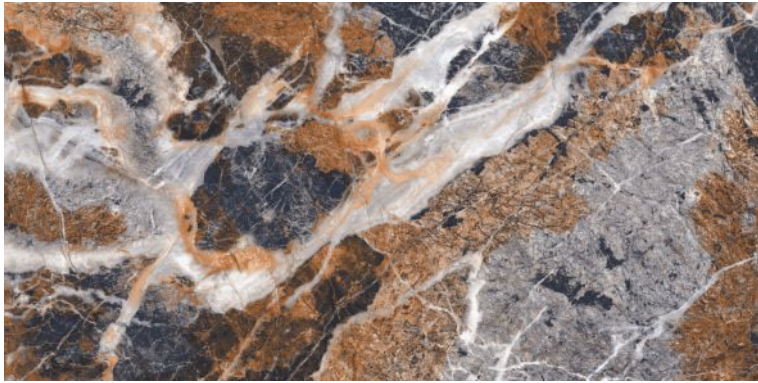

**ELEGANTE**  
SERIES

**VOLCAN BRIGHT**

600x1200mm  
Thickness: 9mm

**VOLCAN DAWN**

Polished Glazed  
Vitrified Tiles

**ELEGANTE**  
SERIES

**VOLCAN DAWN**

600x1200mm  
Thickness: 9mm