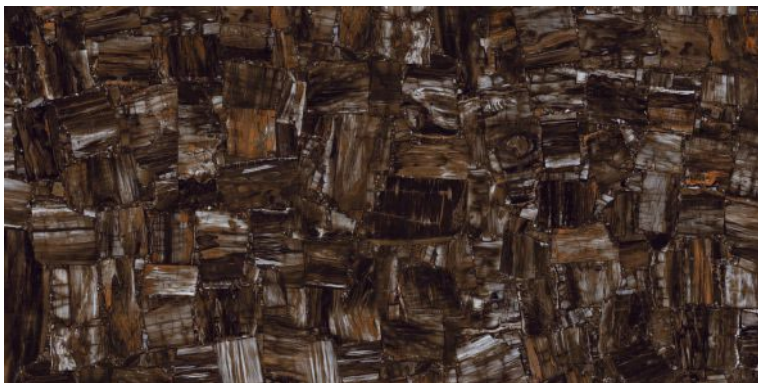

GARNET AZUL

Polished Glazed  
Vitrified Tiles

ELEGANTE  
SERIES

GARNET AZUL

600x1200mm  
Thickness: 9mm

**GARNET BISTRE**

Polished Glazed  
Vitrified Tiles

**ELEGANTE**  
SERIES