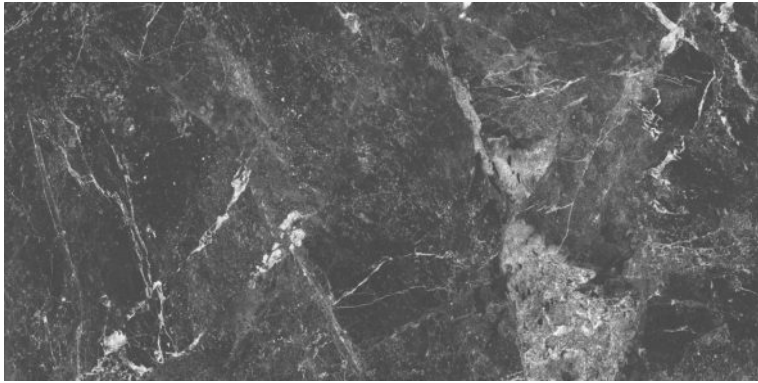

Polished Glazed  
Vitrified Tiles

**ELEGANTE**  
SERIES

**MADURA GOLD**

600x1200mm  
Thickness: 9mm

**MADURA GREY**

Polished Glazed  
Vitrified Tiles

**ELEGANTE**  
SERIES

**MADURA GREY**