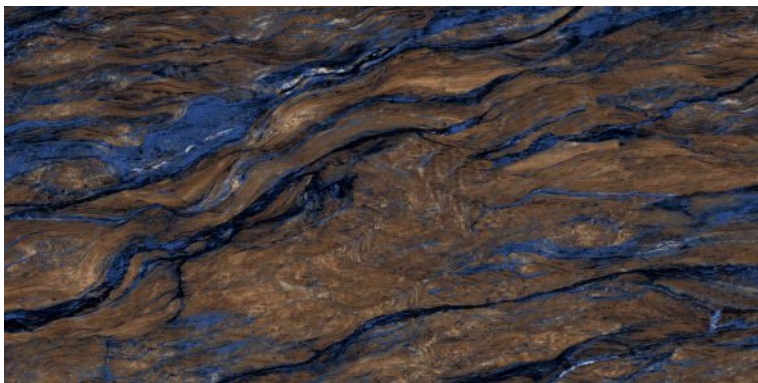

ECO FRIENDLY

HIGH STRENGTH

LOW MAINTENANCE

600x1200mm  
Thickness: 9mm

**SAPPHIRE WOOD**

Polished Glazed  
Vitrified Tiles

**ELEGANTE**  
SERIES

**SAPPHIRE WOOD**