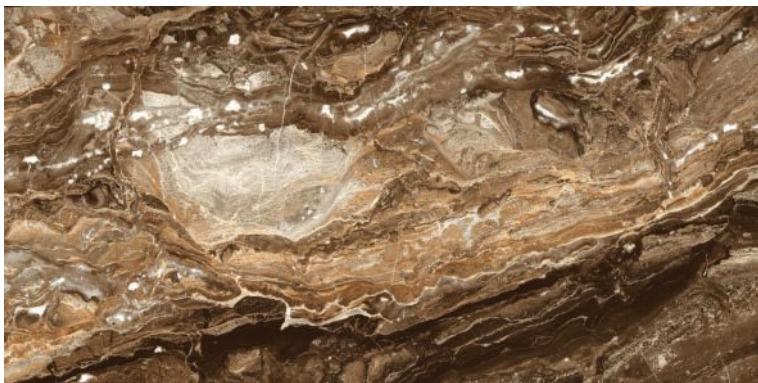

600x1200mm
Thickness: 9mm