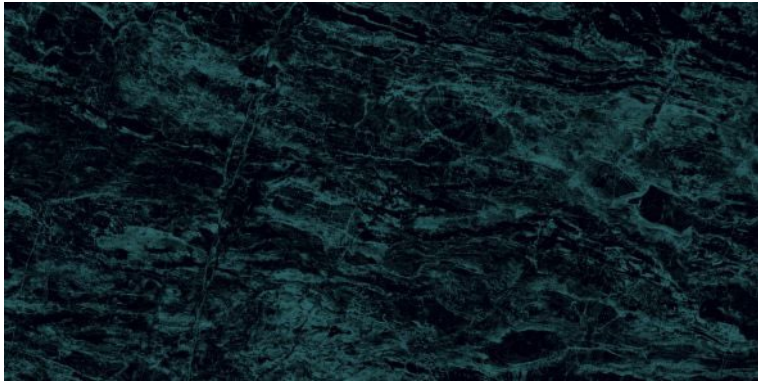

**ELEGANTE**  
SERIES

**IZA PULPIS**

600x1200mm  
Thickness: 9mm

LAGOS BLUE

Polished Glazed  
Vitrified Tiles

ELEGANTE  
SERIES

LAGOS BLUE

600x1200mm  
Thickness: 9mm