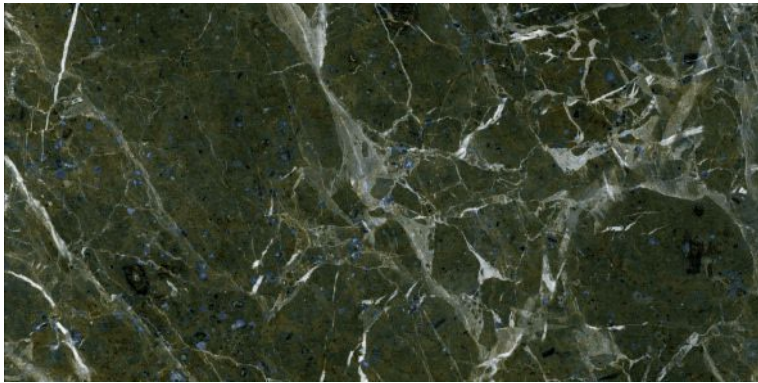

600x1200mm
Thickness: 9mm