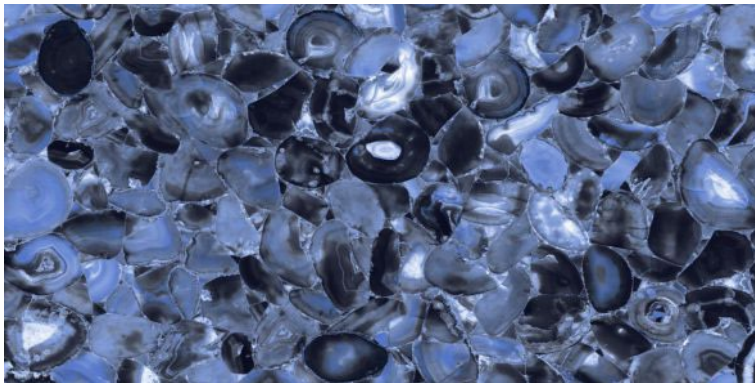

HIGH STRENGTH

LOW MAINTENANCE

600x1200mm  
Thickness: 9mm

**MYTHOS BLACK**

Polished Glazed  
Vitrified Tiles

**ELEGANTE**  
SERIES

**MYTHOS BLACK**

600x1200mm  
Thickness: 9mm