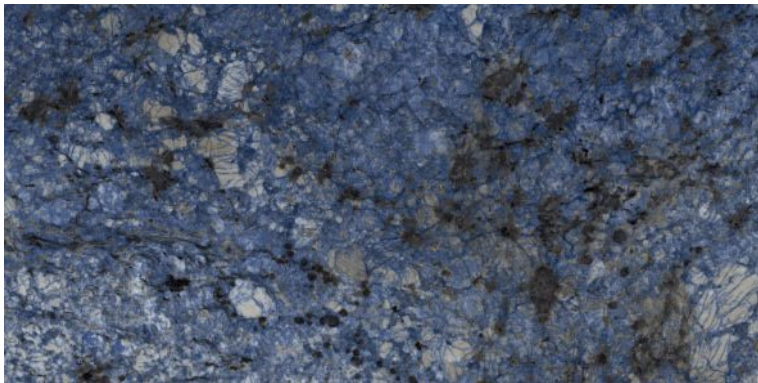

**EMPERADOR ROYAL**

600x1200mm  
Thickness: 9mm

**FLORID**

Polished Glazed  
Vitrified Tiles

**ELEGANTE**  
SERIES

**FLORID**

600x1200mm  
Thickness: 9mm

**FROZEN AZZURE**