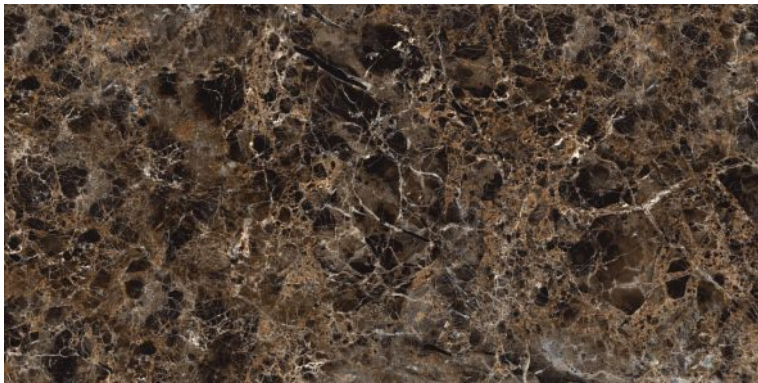

Polished Glazed  
Vitrified Tiles

ELEGANTE  
SERIES

EMPERADOR NOBLE

600x1200mm  
Thickness: 9mm

**EMPERADOR RICH**

Polished Glazed  
Vitrified Tiles

**ELEGANTE**  
SERIES

**EMPERADOR RICH**