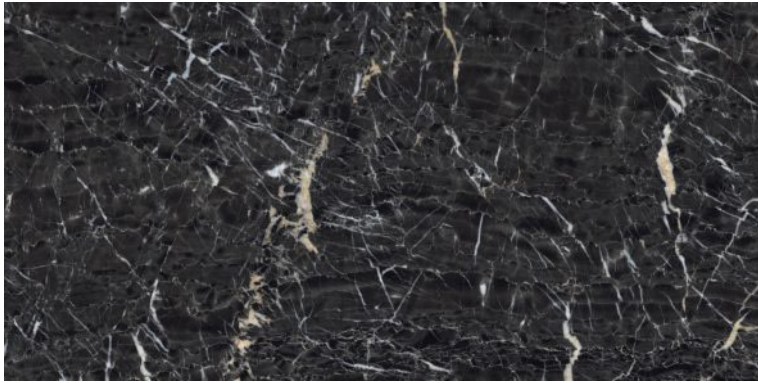

ECO FRIENDLY

HIGH STRENGTH

LOW MAINTENANCE

600x1200mm  
Thickness: 9mm

**MAVERICK**

Polished Glazed  
Vitrified Tiles

**ELEGANTE**  
SERIES

**MAVERICK**