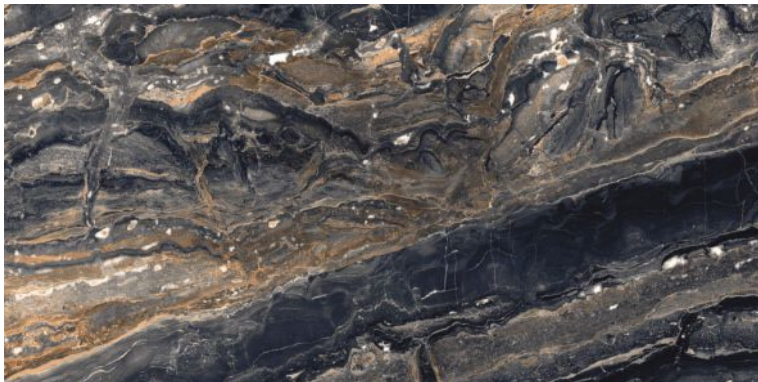

600x1200mm
Thickness: 9mm