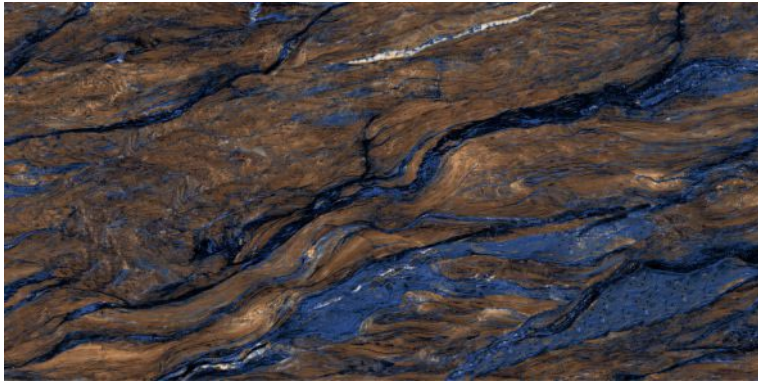

ECO FRIENDLY

HIGH STRENGTH

LOW MAINTENANCE

600x1200mm  
Thickness: 9mm

**SAPPHIRE WOOD**

Polished Glazed  
Vitrified Tiles

**ELEGANTE**  
SERIES

**SAPPHIRE WOOD**