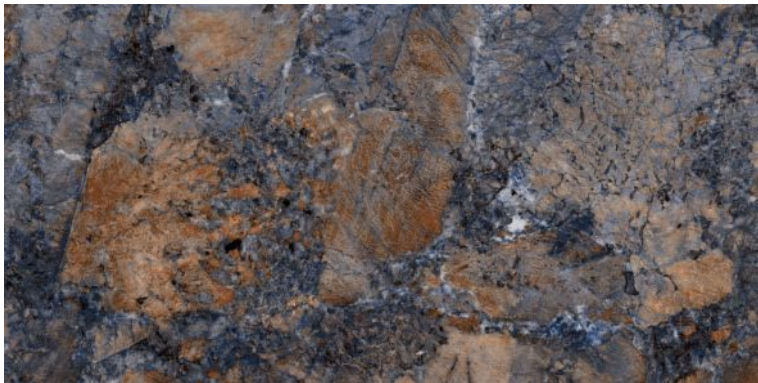

600x1200mm  
Thickness: 9mm

**IZA BLUE**

Polished Glazed  
Vitrified Tiles

**ELEGANTE**  
SERIES

**IZA BLUE**

600x1200mm  
Thickness: 9mm

**IZA PULPIS**

Polished Glazed  
Vitrified Tiles