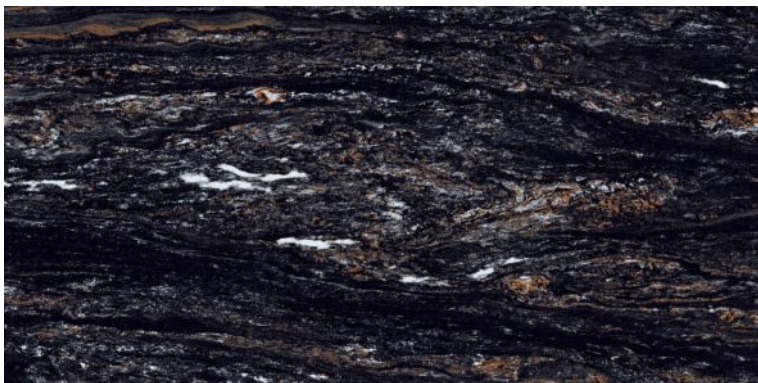

600x1200mm  
Thickness: 9mm

**AGATA COPPER**

Polished Glazed  
Vitrified Tiles

**ELEGANTE**  
SERIES

**AGATA COPPER**

600x1200mm  
Thickness: 9mm

AMBER BLACK

Polished Glazed  
Vitrified Tiles