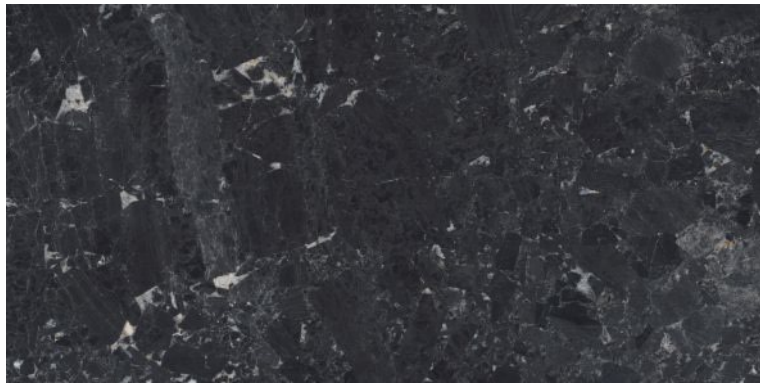

600x1200mm  
Thickness: 9mm

**OLIVERA**

Polished Glazed  
Vitrified Tiles

**ELEGANTE**  
SERIES

600x1200mm  
Thickness: 9mm

**ORCUS BLACK**

Polished Glazed  
Vitrified Tiles

**ELEGANTE**  
SERIES