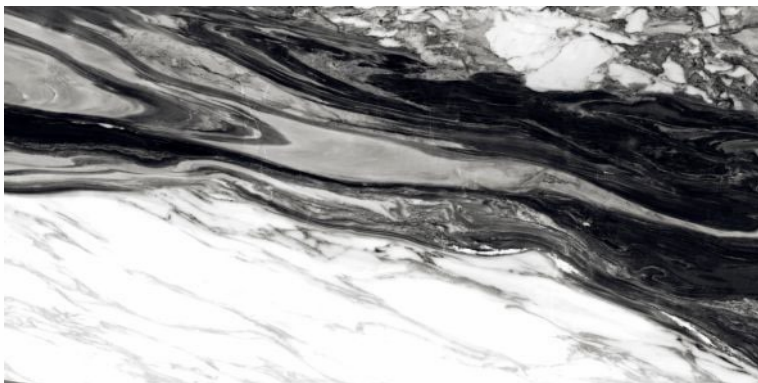

LOW MAINTENANCE

600x1200mm  
Thickness: 9mm

**GLORIA**

Polished Glazed  
Vitrified Tiles

**ELEGANTE**  
SERIES

**GLORIA**

600x1200mm  
Thickness: 9mm

**ICONIC WHITE**