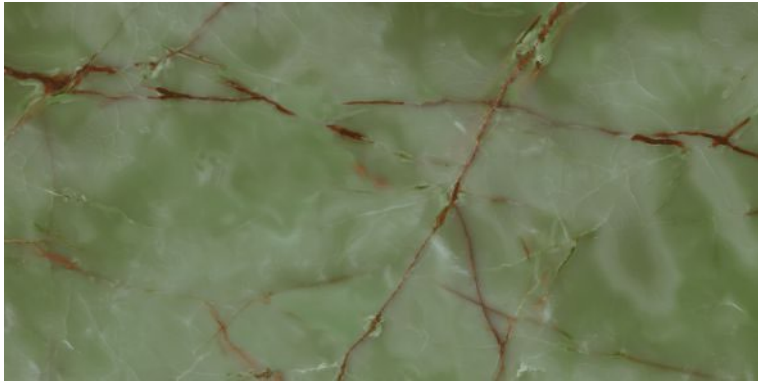

**BRINE AQUA**

Polished Glazed  
Vitrified Tiles

**ELEGANTE**  
SERIES

**BRINE AQUA**

600x1200mm  
Thickness: 9mm

**BRINE GREEN**

Polished Glazed  
Vitrified Tiles

**ELEGANTE**  
SERIES