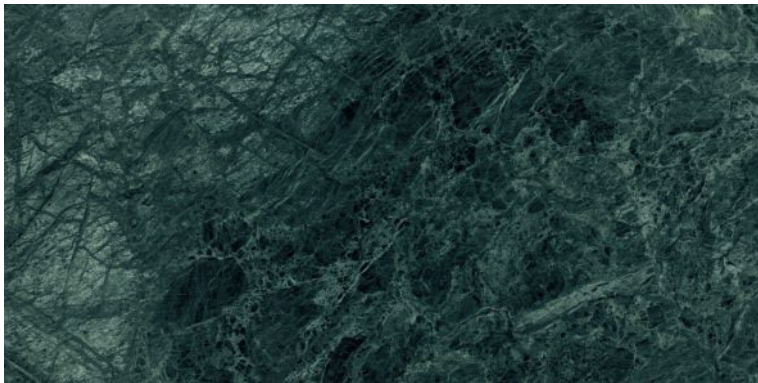

**TITANIUM ONIX**

600x1200mm  
Thickness: 9mm

**TRIVIA GREEN**

Polished Glazed  
Vitrified Tiles

**ELEGANTE**  
SERIES

**TRIVIA GREEN**

600x1200mm  
Thickness: 9mm

VENEZIA BLUE