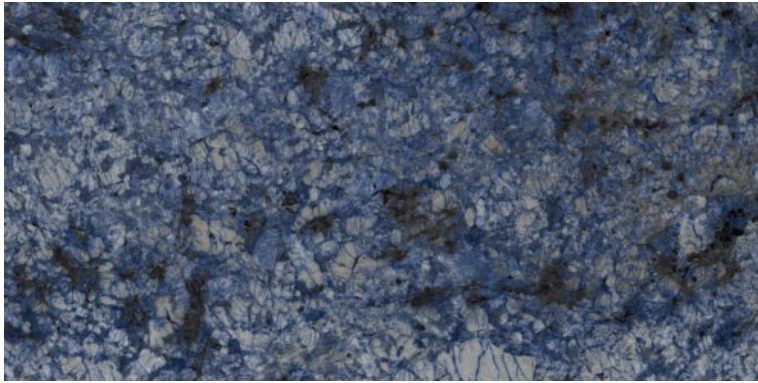

**EMPERADOR ROYAL**

600x1200mm  
Thickness: 9mm

**FLORID**

Polished Glazed  
Vitrified Tiles

**ELEGANTE**  
SERIES

**FLORID**

600x1200mm  
Thickness: 9mm

**FROZEN AZZURE**