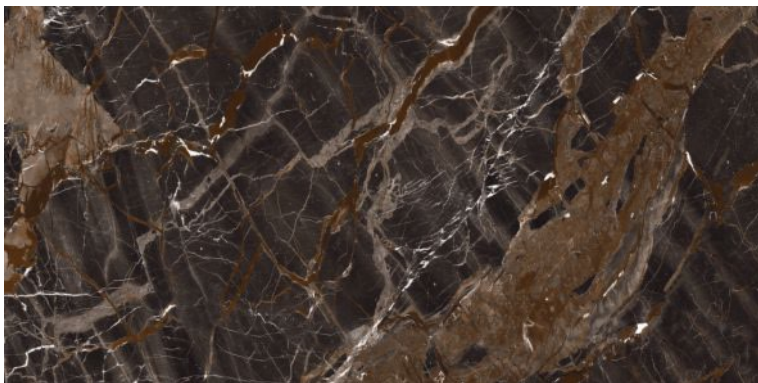

RANDOM DESIGN

ECO FRIENDLY

HIGH STRENGTH

LOW MAINTENANCE

600x1200mm  
Thickness: 9mm

**ELORA BROWN**

Polished Glazed  
Vitrified Tiles

**ELEGANTE**  
SERIES