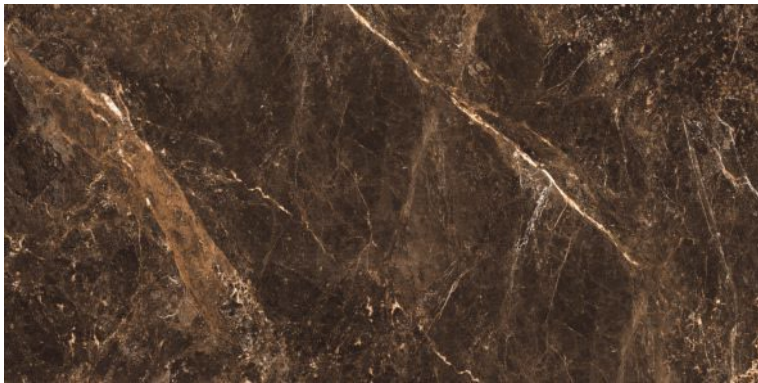

LIGNITE

600x1200mm  
Thickness: 9mm

**MADURA BURNT**

Polished Glazed  
Vitrified Tiles

**ELEGANTE**  
SERIES

**MADURA BURNT**

600x1200mm  
Thickness: 9mm

**MADURA GOLD**