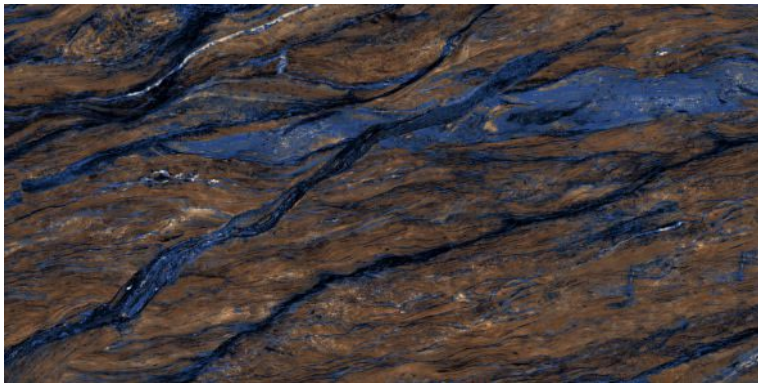

ECO FRIENDLY

HIGH STRENGTH

LOW MAINTENANCE

600x1200mm  
Thickness: 9mm

**SAPPHIRE WOOD**

Polished Glazed  
Vitrified Tiles

**ELEGANTE**  
SERIES

**SAPPHIRE WOOD**