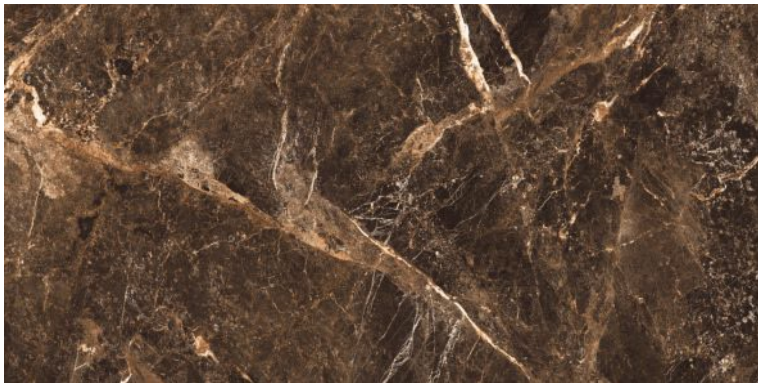

LIGNITE

600x1200mm  
Thickness: 9mm

**MADURA BURNT**

Polished Glazed  
Vitrified Tiles

**ELEGANTE**  
SERIES

**MADURA BURNT**

600x1200mm  
Thickness: 9mm

**MADURA GOLD**