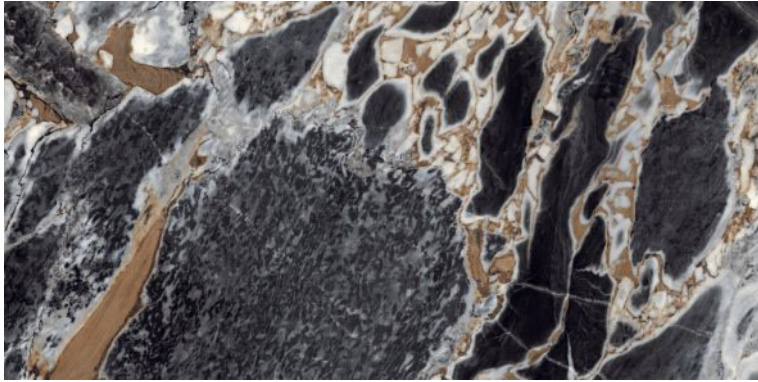

600x1200mm
Thickness: 9mm