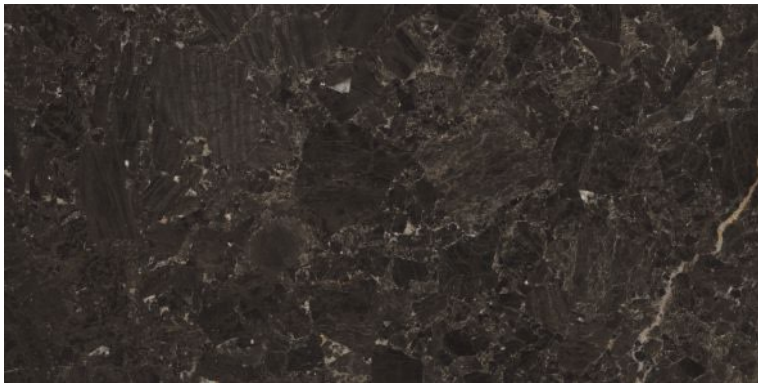

600x1200mm
Thickness: 9mm

ORCUS BROWN

Polished Glazed
Vitrified Tiles

ELEGANTE
SERIES

ORCUS BROWN