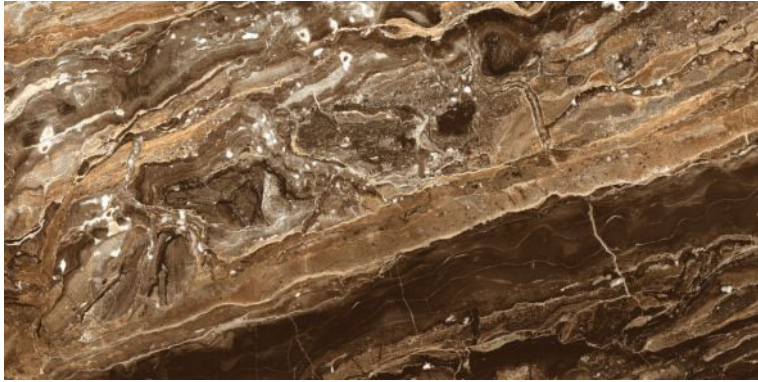

600x1200mm
Thickness: 9mm