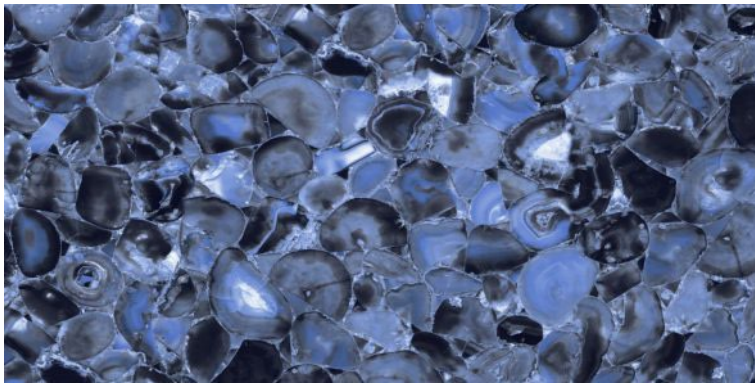

HIGH STRENGTH

LOW MAINTENANCE

600x1200mm  
Thickness: 9mm

**MYTHOS BLACK**

Polished Glazed  
Vitrified Tiles

**ELEGANTE**  
SERIES

**MYTHOS BLACK**

600x1200mm  
Thickness: 9mm