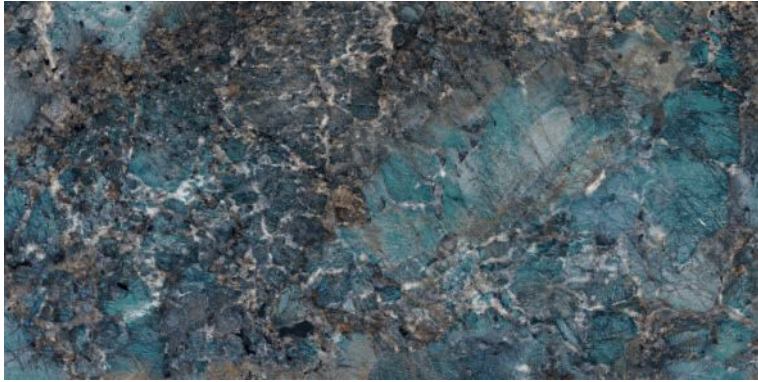

600x1200mm
Thickness: 9mm