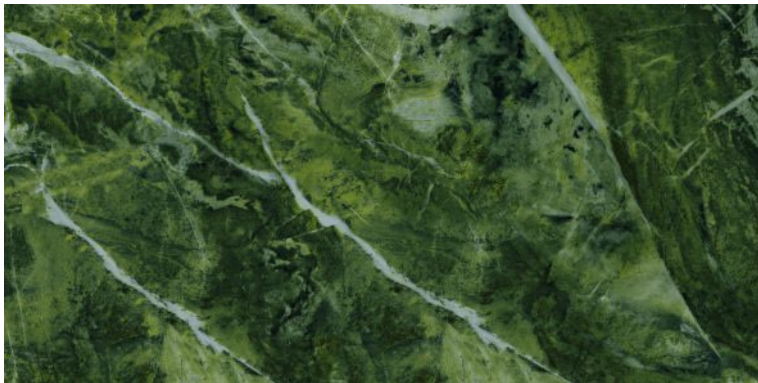

**ELEGANTE**  
SERIES

**CALCITE BROWN**

600x1200mm  
Thickness: 9mm

**CALCITE NATURAL**

Polished Glazed  
Vitrified Tiles

**ELEGANTE**  
SERIES

**CALCITE NATURAL**

600x1200mm  
Thickness: 9mm