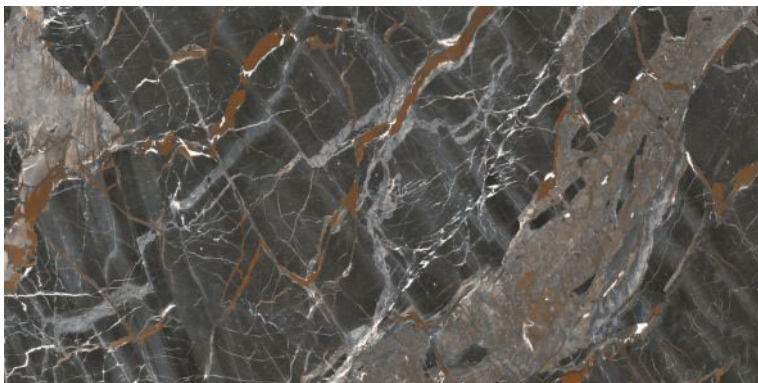

600x1200mm
Thickness: 9mm