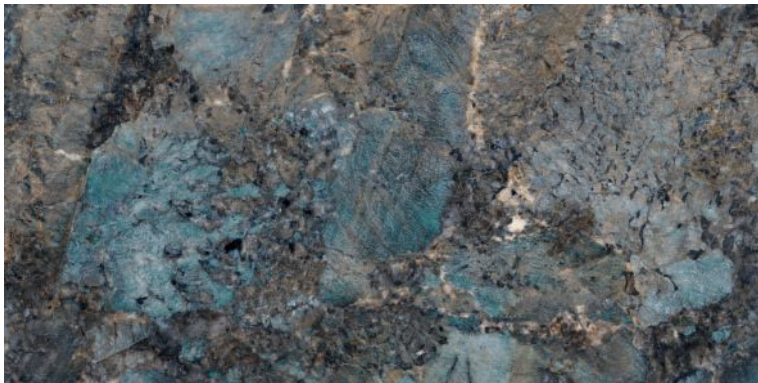

600x1200mm
Thickness: 9mm