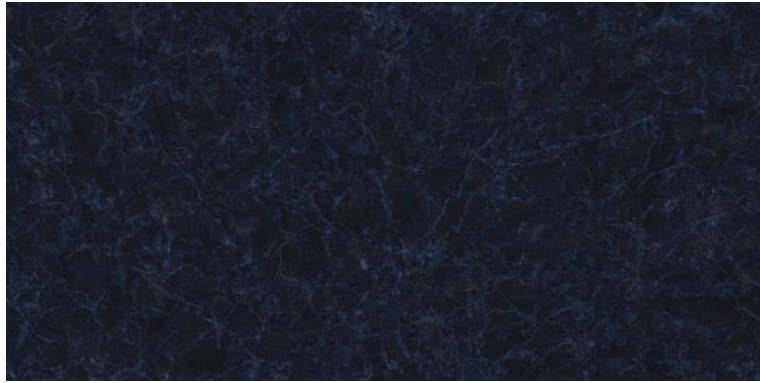

**TITANIUM ONIX**

600x1200mm  
Thickness: 9mm

**TRIVIA GREEN**

Polished Glazed  
Vitrified Tiles

**ELEGANTE**  
SERIES

**TRIVIA GREEN**

600x1200mm  
Thickness: 9mm

VENEZIA BLUE