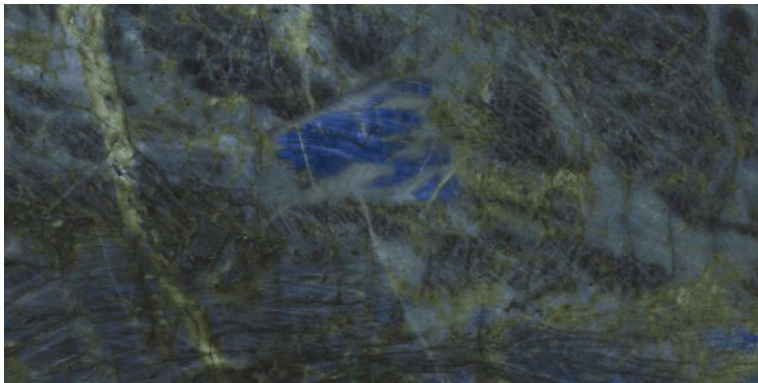

600x1200mm
Thickness: 9mm

GLORIA

Polished Glazed
Vitrified Tiles

ELEGANTE
SERIES

GLORIA