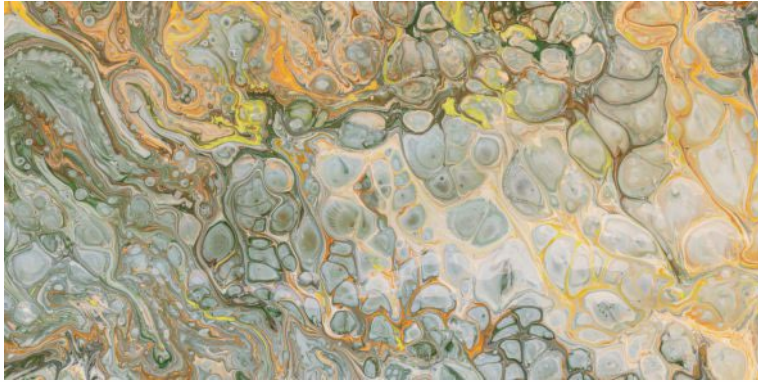

**EMPERADOR ROYAL**

600x1200mm  
Thickness: 9mm

**FLORID**

Polished Glazed  
Vitrified Tiles

**ELEGANTE**  
SERIES

**FLORID**

600x1200mm  
Thickness: 9mm

**FROZEN AZZURE**