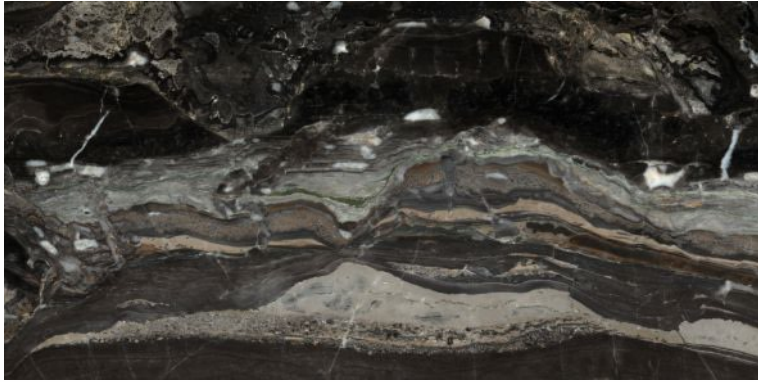

600x1200mm
Thickness: 9mm