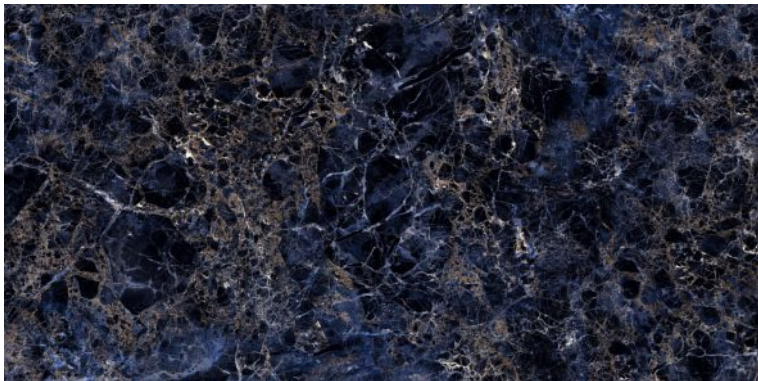

**ELORA BROWN**

600x1200mm  
Thickness: 9mm

**ELORA OLIVE**

Polished Glazed  
Vitrified Tiles

**ELEGANTE**  
SERIES

**ELORA OLIVE**

600x1200mm  
Thickness: 9mm

EMPERADOR NOBLE