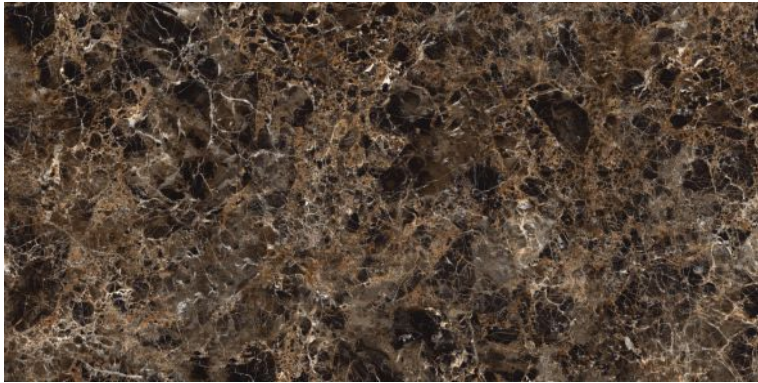

Polished Glazed  
Vitrified Tiles

ELEGANTE  
SERIES

EMPERADOR NOBLE

600x1200mm  
Thickness: 9mm

**EMPERADOR RICH**

Polished Glazed  
Vitrified Tiles

**ELEGANTE**  
SERIES

**EMPERADOR RICH**