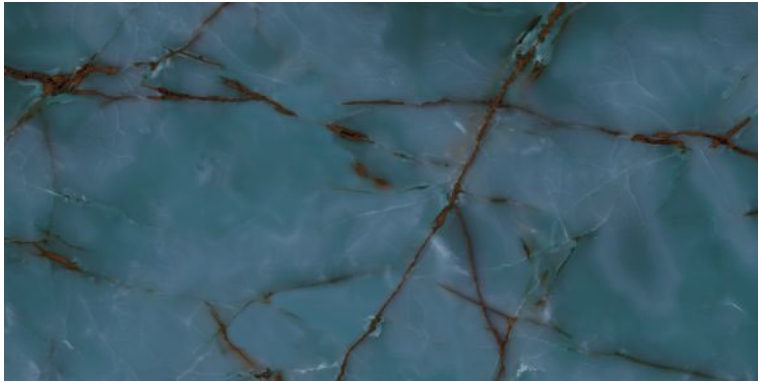

ELEGANTE  
SERIES

AMBER BLACK

600x1200mm  
Thickness: 9mm

**ATENEA ROYAL**

Polished Glazed  
Vitrified Tiles

**ELEGANTE**  
SERIES

**ATENEA ROYAL**

600x1200mm  
Thickness: 9mm