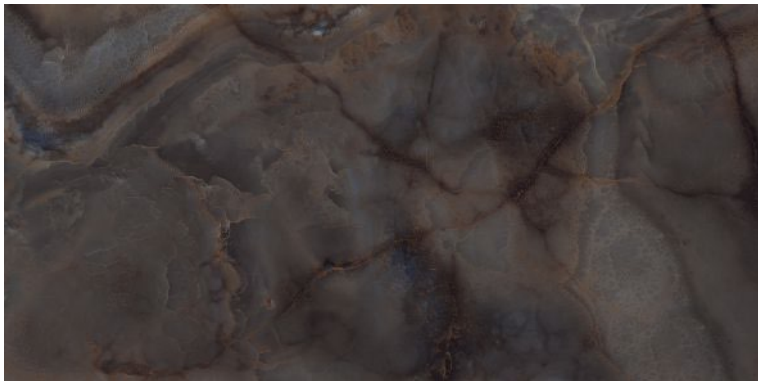

**TINSEL**

Polished Glazed  
Vitrified Tiles

**ELEGANTE**  
SERIES

**TINSEL**

600x1200mm  
Thickness: 9mm

**TITANIUM ONIX**

Polished Glazed  
Vitrified Tiles

**ELEGANTE**  
SERIES