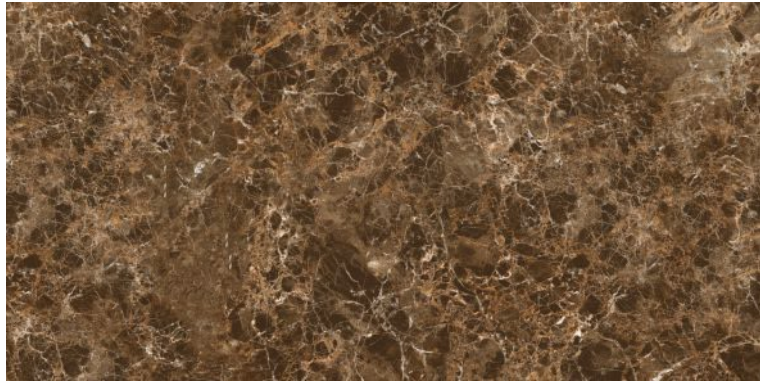

600x1200mm
Thickness: 9mm