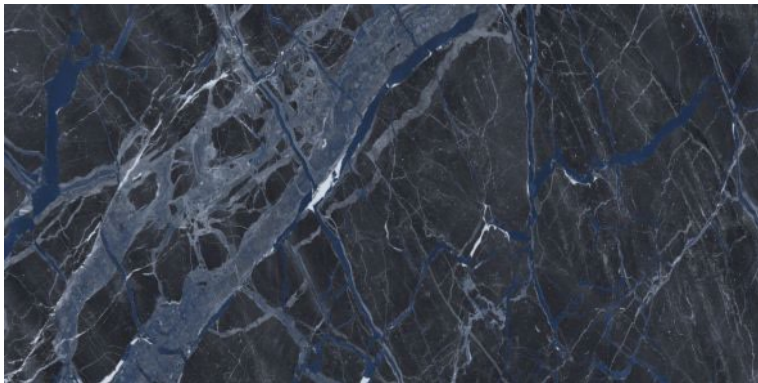

Polished Glazed  
Vitrified Tiles

ELEGANTE  
SERIES

DESERT OLIVE

600x1200mm  
Thickness: 9mm

**ELORA BLUE**

Polished Glazed  
Vitrified Tiles

**ELEGANTE**  
SERIES

**ELORA BLUE**