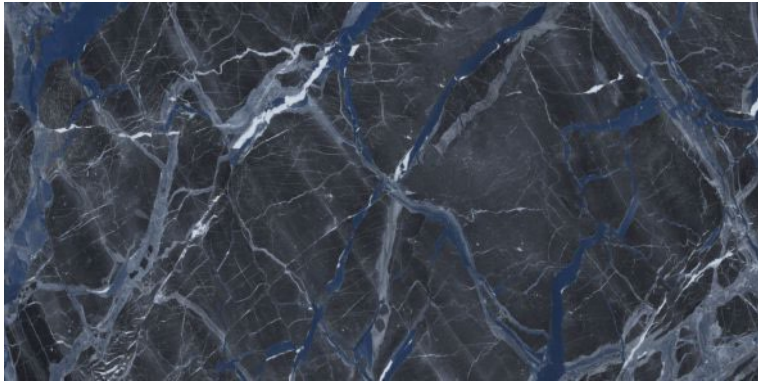

Polished Glazed  
Vitrified Tiles

ELEGANTE  
SERIES

DESERT OLIVE

600x1200mm  
Thickness: 9mm

**ELORA BLUE**

Polished Glazed  
Vitrified Tiles

**ELEGANTE**  
SERIES

**ELORA BLUE**