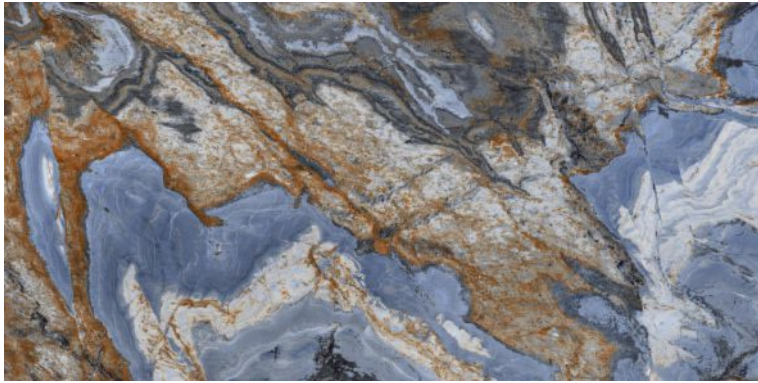

600x1200mm
Thickness: 9mm