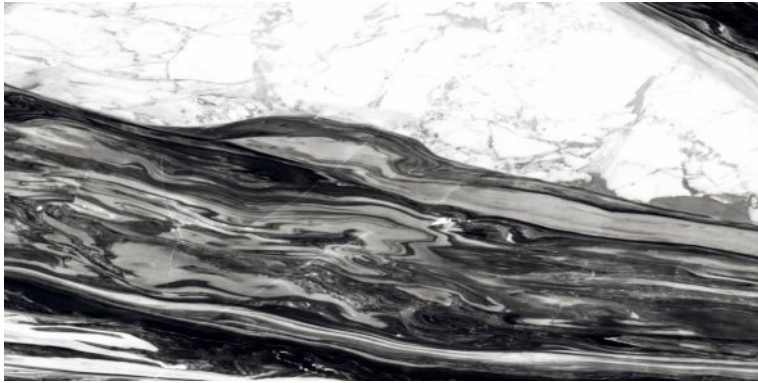

LOW MAINTENANCE

600x1200mm  
Thickness: 9mm

**GLORIA**

Polished Glazed  
Vitrified Tiles

**ELEGANTE**  
SERIES

**GLORIA**

600x1200mm  
Thickness: 9mm

**ICONIC WHITE**