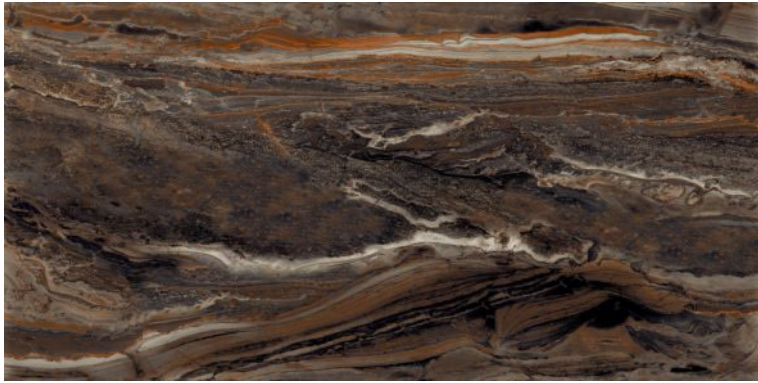

Polished Glazed  
Vitrified Tiles

ELEGANTE  
SERIES

PANDA WHITE

RANDOM DESIGN

ECO FRIENDLY

HIGH STRENGTH

LOW MAINTENANCE

600x1200mm  
Thickness: 9mm