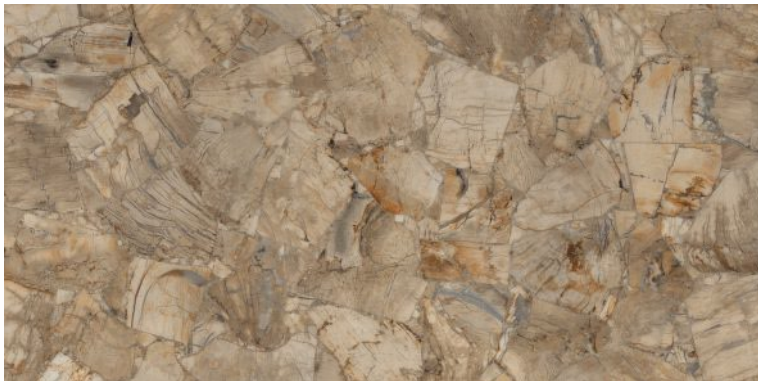

600x1200mm  
Thickness: 9mm

**MARQUINA EBONY**

Polished Glazed  
Vitrified Tiles

**ELEGANTE**  
SERIES

**MARQUINA EBONY**

600x1200mm  
Thickness: 9mm

**MARQUINA SAND**

Polished Glazed  
Vitrified Tiles