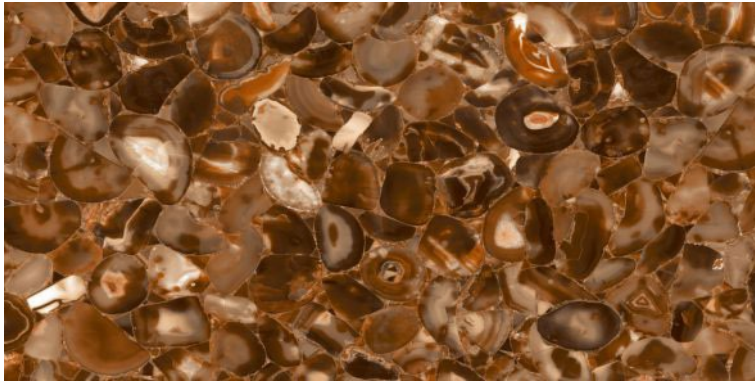

600x1200mm  
Thickness: 9mm

**AGATA COPPER**

Polished Glazed  
Vitrified Tiles

**ELEGANTE**  
SERIES

**AGATA COPPER**

600x1200mm  
Thickness: 9mm

AMBER BLACK

Polished Glazed  
Vitrified Tiles