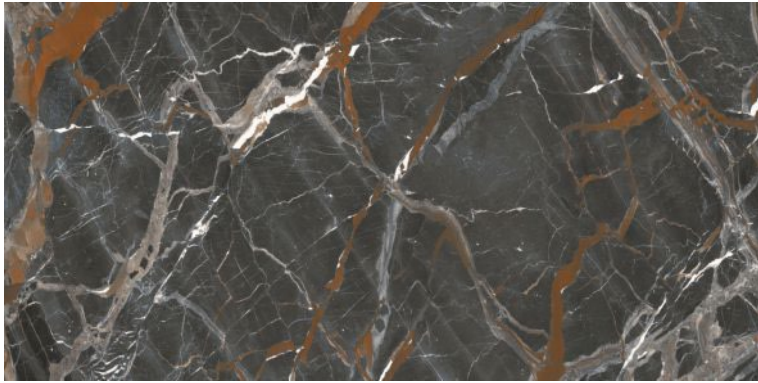

600x1200mm
Thickness: 9mm