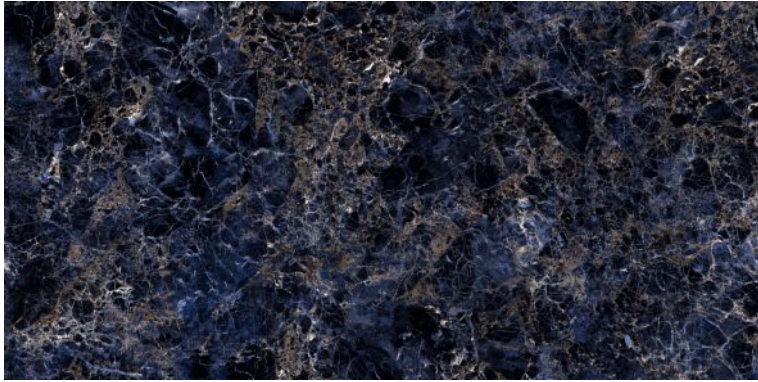

**ELORA BROWN**

600x1200mm  
Thickness: 9mm

**ELORA OLIVE**

Polished Glazed  
Vitrified Tiles

**ELEGANTE**  
SERIES

**ELORA OLIVE**

600x1200mm  
Thickness: 9mm

EMPERADOR NOBLE