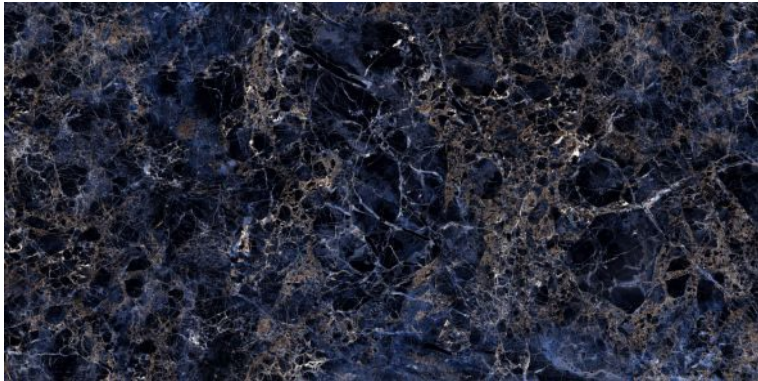

**ELORA BROWN**

600x1200mm  
Thickness: 9mm

**ELORA OLIVE**

Polished Glazed  
Vitrified Tiles

**ELEGANTE**  
SERIES

**ELORA OLIVE**

600x1200mm  
Thickness: 9mm

EMPERADOR NOBLE