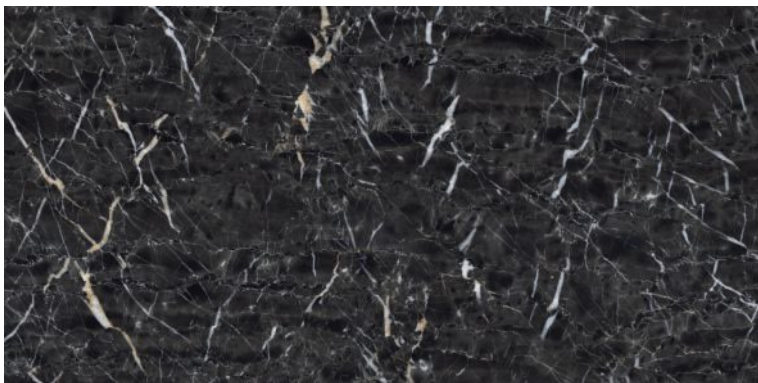

ECO FRIENDLY

HIGH STRENGTH

LOW MAINTENANCE

600x1200mm  
Thickness: 9mm

**MAVERICK**

Polished Glazed  
Vitrified Tiles

**ELEGANTE**  
SERIES

**MAVERICK**