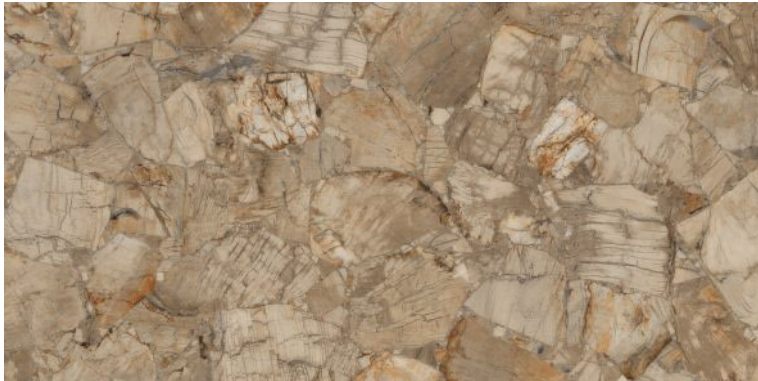

600x1200mm  
Thickness: 9mm

**MARQUINA EBONY**

Polished Glazed  
Vitrified Tiles

**ELEGANTE**  
SERIES

**MARQUINA EBONY**

600x1200mm  
Thickness: 9mm

**MARQUINA SAND**

Polished Glazed  
Vitrified Tiles