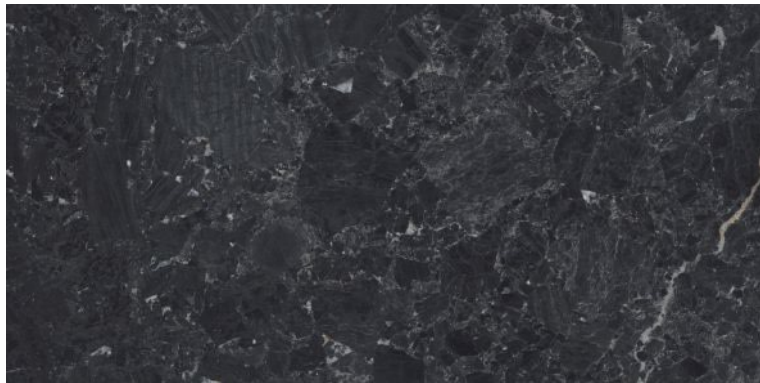

600x1200mm  
Thickness: 9mm

**OLIVERA**

Polished Glazed  
Vitrified Tiles

**ELEGANTE**  
SERIES

600x1200mm  
Thickness: 9mm

**ORCUS BLACK**

Polished Glazed  
Vitrified Tiles

**ELEGANTE**  
SERIES