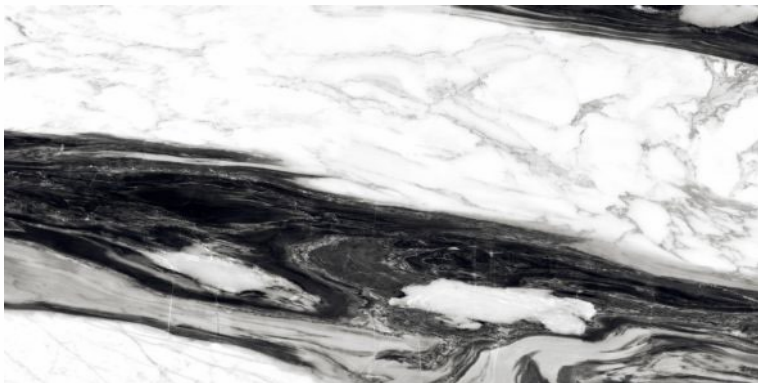

LOW MAINTENANCE

600x1200mm  
Thickness: 9mm

**GLORIA**

Polished Glazed  
Vitrified Tiles

**ELEGANTE**  
SERIES

**GLORIA**

600x1200mm  
Thickness: 9mm

**ICONIC WHITE**