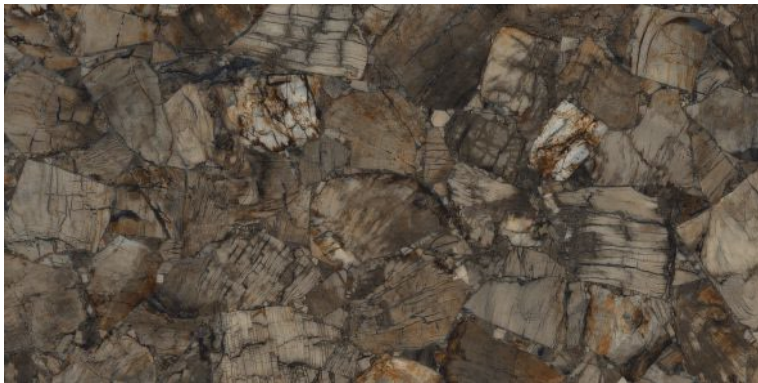

600x1200mm
Thickness: 9mm