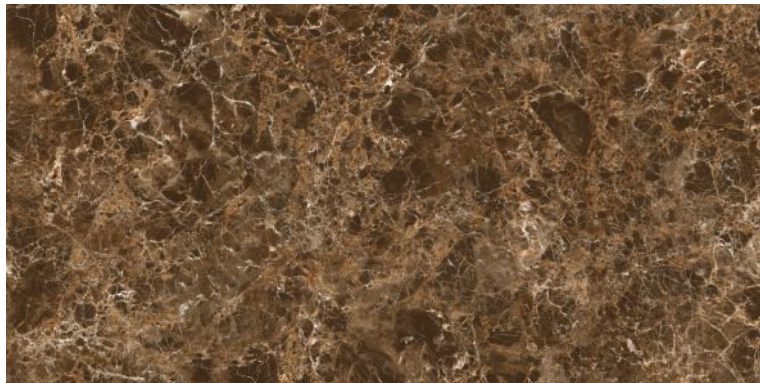

RANDOM DESIGN

ECO FRIENDLY

HIGH STRENGTH

LOW MAINTENANCE

600x1200mm  
Thickness: 9mm

**EMPERADOR ROYAL**

Polished Glazed  
Vitrified Tiles

**ELEGANTE**  
SERIES