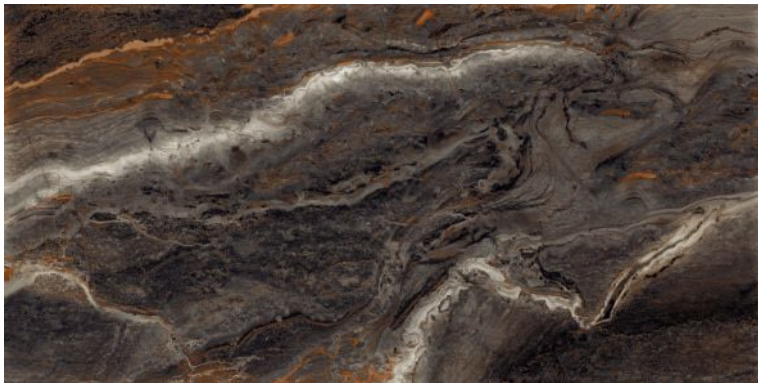

Polished Glazed  
Vitrified Tiles

ELEGANTE  
SERIES

PANDA WHITE

RANDOM DESIGN

ECO FRIENDLY

HIGH STRENGTH

LOW MAINTENANCE

600x1200mm  
Thickness: 9mm