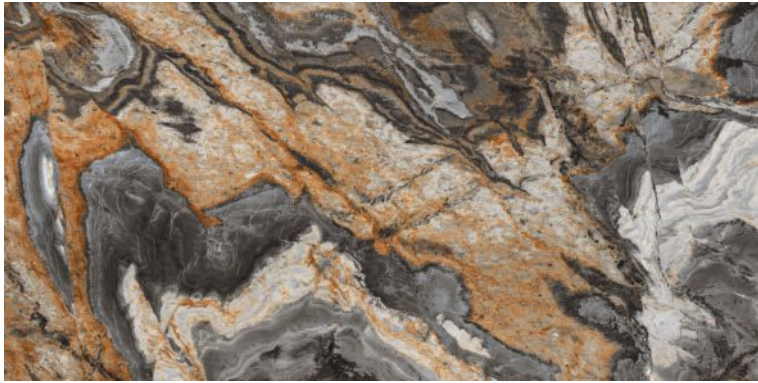

600x1200mm  
Thickness: 9mm

**CALCITE BLACK**

Polished Glazed  
Vitrified Tiles

**ELEGANTE**  
SERIES

**CALCITE BLACK**

600x1200mm  
Thickness: 9mm

**CALCITE BROWN**

Polished Glazed  
Vitrified Tiles