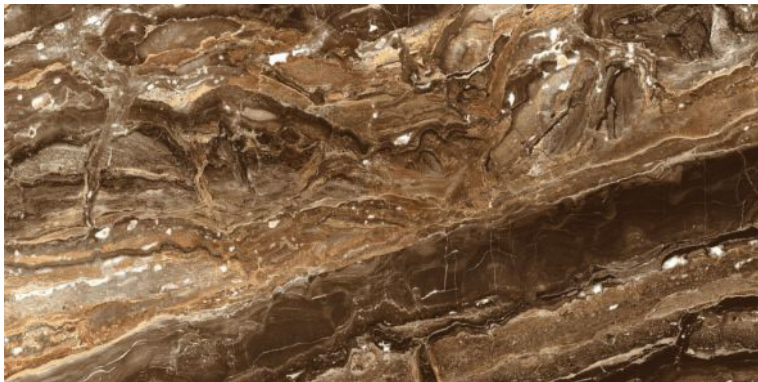

**RADIAL AZZURE**

600x1200mm  
Thickness: 9mm

REGAL NIGHT

Polished Glazed  
Vitrified Tiles

**ELEGANTE**  
SERIES

**RADIAL NIGHT**

600x1200mm  
Thickness: 9mm

**RIVIERA GOLD**