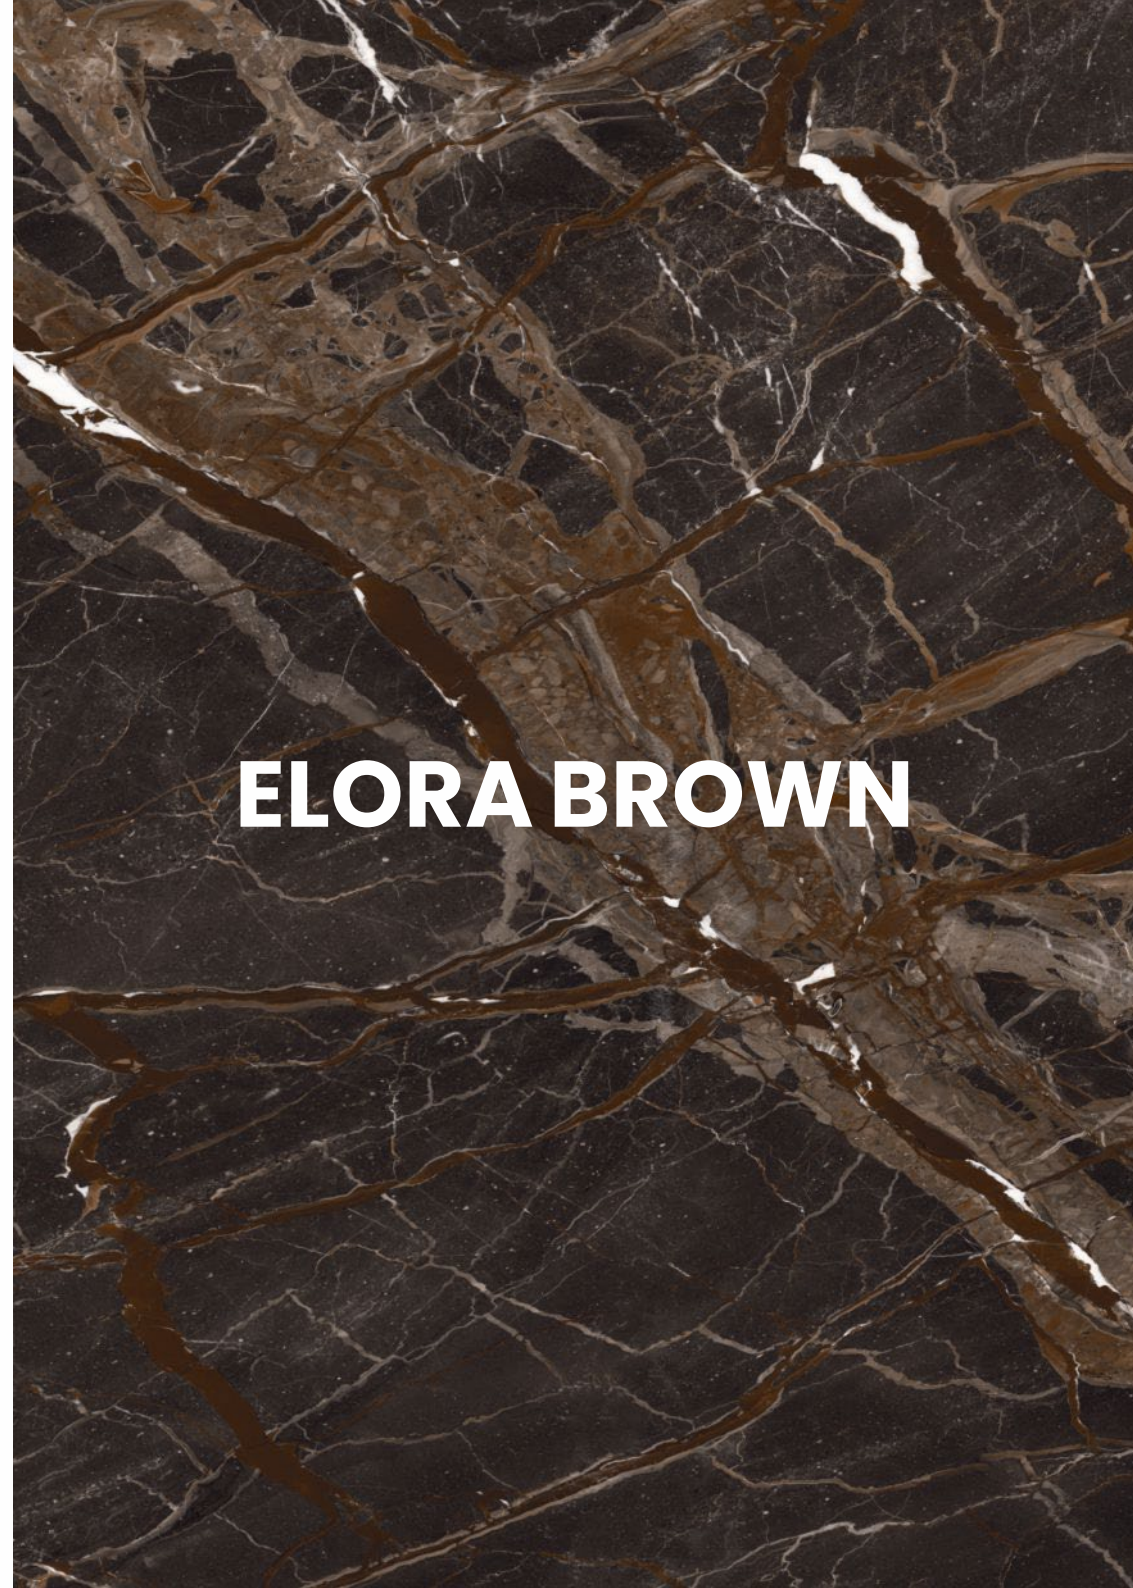

**ELORA BROWN**

600x1200mm  
Thickness: 9mm

**ELORA OLIVE**

Polished Glazed  
Vitrified Tiles

**ELEGANTE**  
SERIES

**ELORA OLIVE**

600x1200mm  
Thickness: 9mm

EMPERADOR NOBLE