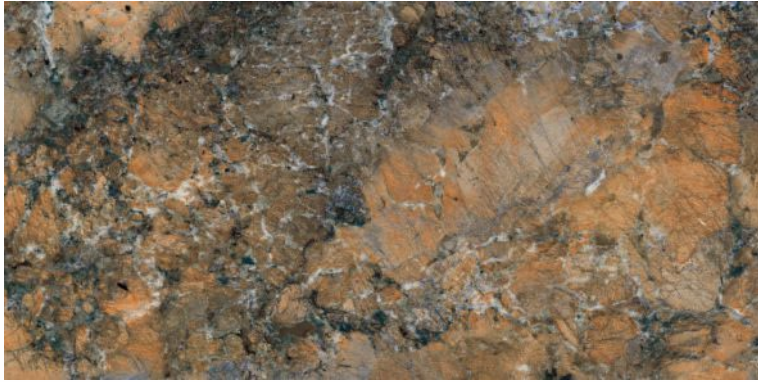

Polished Glazed  
Vitrified Tiles

**ELEGANTE**  
SERIES

**ICONIC WHITE**

600x1200mm  
Thickness: 9mm

**IZA BEIGE**

Polished Glazed  
Vitrified Tiles

**ELEGANTE**  
SERIES

**IZA BEIGE**