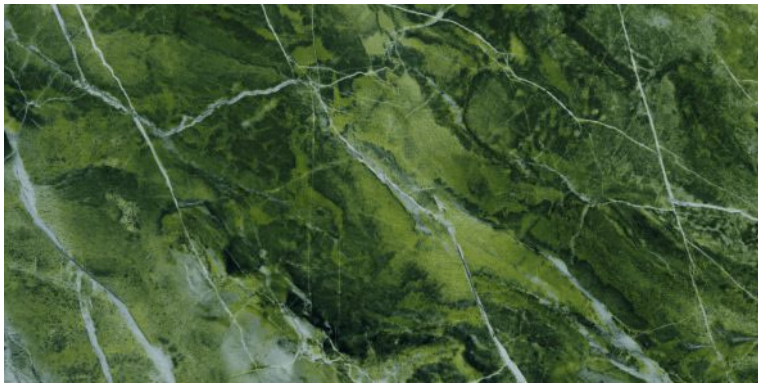

**ELEGANTE**  
SERIES

**CALCITE BROWN**

600x1200mm  
Thickness: 9mm

**CALCITE NATURAL**

Polished Glazed  
Vitrified Tiles

**ELEGANTE**  
SERIES

**CALCITE NATURAL**

600x1200mm  
Thickness: 9mm