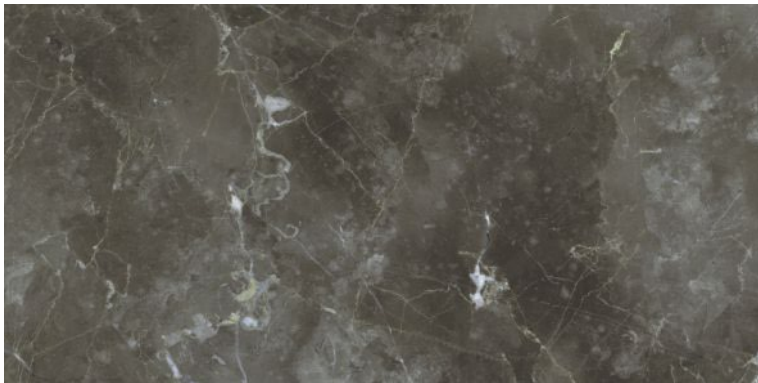

600x1200mm
Thickness: 9mm

STORMY BEIGE

Polished Glazed
Vitrified Tiles

ELEGANTE
SERIES

STORMY BEIGE