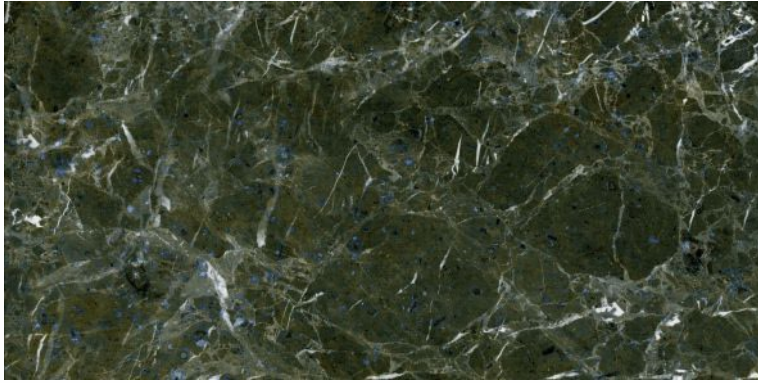

600x1200mm
Thickness: 9mm