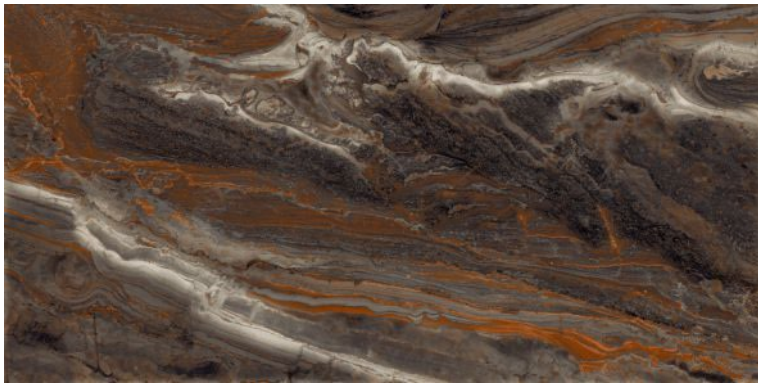

Polished Glazed  
Vitrified Tiles

ELEGANTE  
SERIES

PANDA WHITE

RANDOM DESIGN

ECO FRIENDLY

HIGH STRENGTH

LOW MAINTENANCE

600x1200mm  
Thickness: 9mm