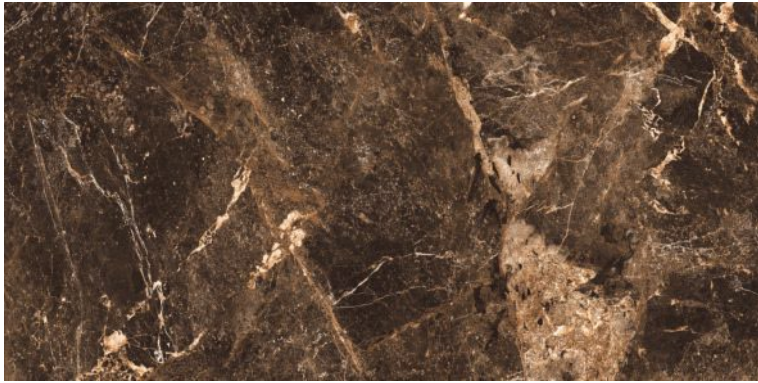

LIGNITE

600x1200mm  
Thickness: 9mm

**MADURA BURNT**

Polished Glazed  
Vitrified Tiles

**ELEGANTE**  
SERIES

**MADURA BURNT**

600x1200mm  
Thickness: 9mm

**MADURA GOLD**