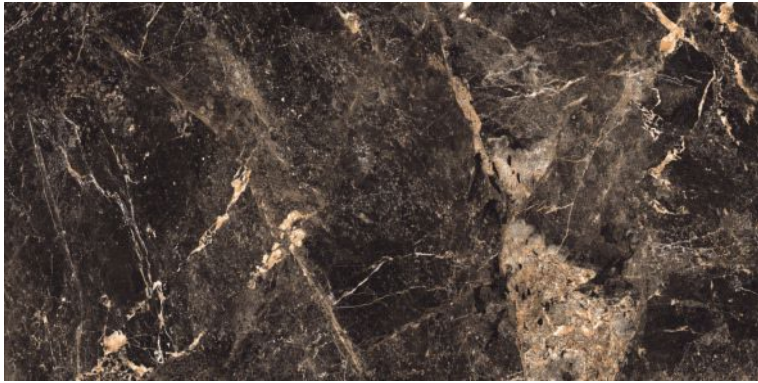

600x1200mm
Thickness: 9mm