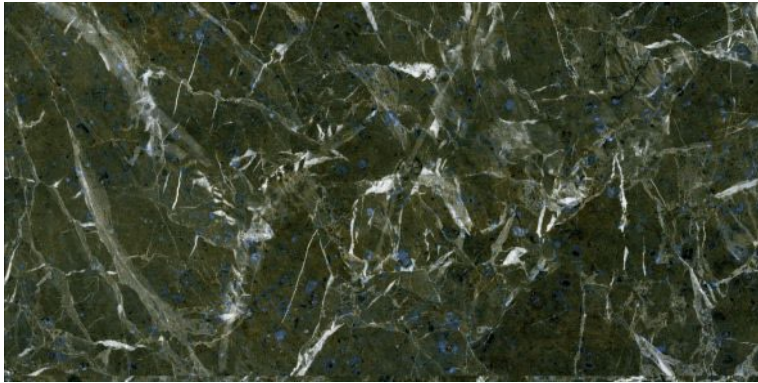

600x1200mm
Thickness: 9mm