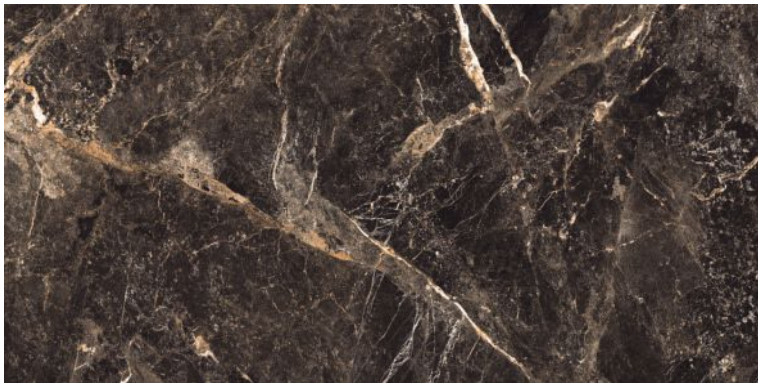

600x1200mm
Thickness: 9mm