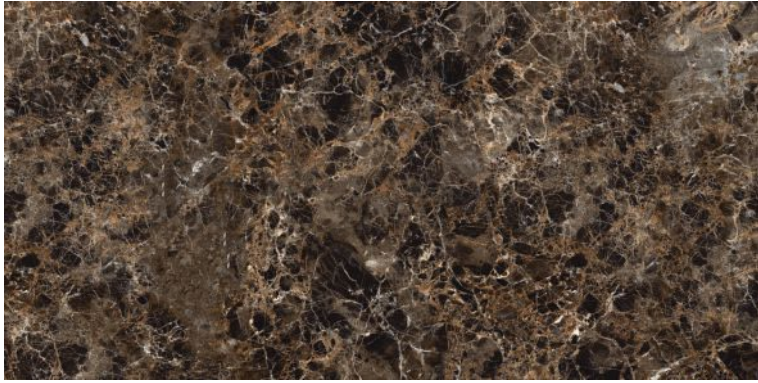

Polished Glazed  
Vitrified Tiles

ELEGANTE  
SERIES

EMPERADOR NOBLE

600x1200mm  
Thickness: 9mm

**EMPERADOR RICH**

Polished Glazed  
Vitrified Tiles

**ELEGANTE**  
SERIES

**EMPERADOR RICH**