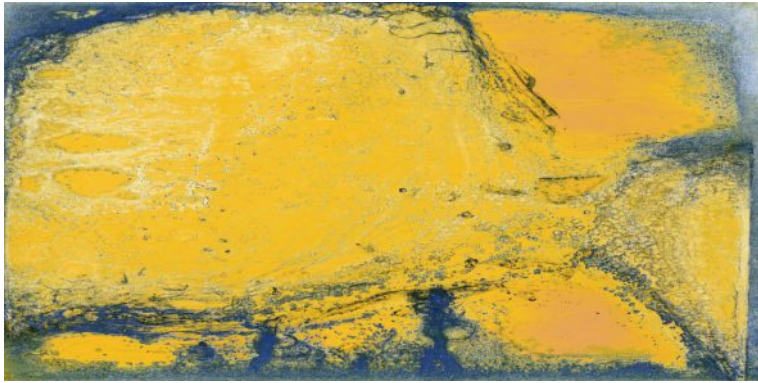

600x1200mm  
Thickness: 9mm

**VOLCAN AQUA**

Polished Glazed  
Vitrified Tiles

**ELEGANTE**  
SERIES

**VOLCAN AQUA**

600x1200mm  
Thickness: 9mm

**VOLCAN BRIGHT**

Polished Glazed  
Vitrified Tiles