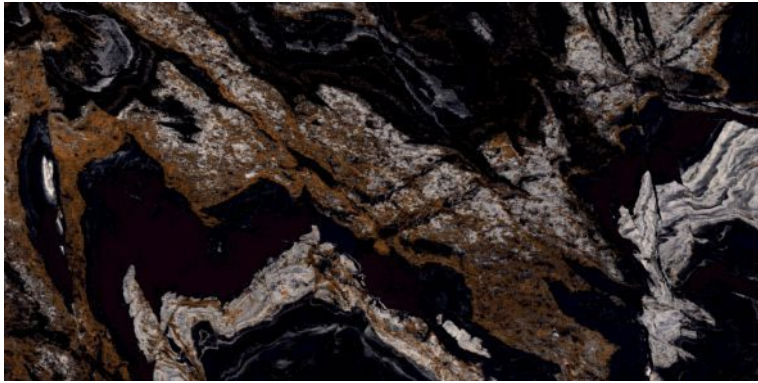

600x1200mm
Thickness: 9mm