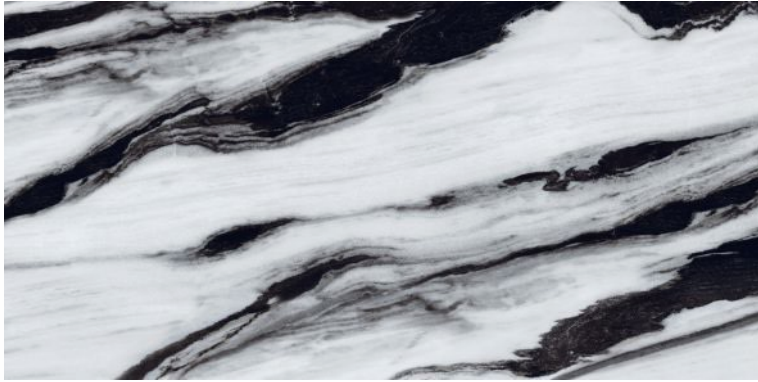

**ORCUS BLACK**

600x1200mm  
Thickness: 9mm

**ORCUS BROWN**

Polished Glazed  
Vitrified Tiles

**ELEGANTE**  
SERIES

**ORCUS BROWN**

600x1200mm  
Thickness: 9mm

PANDA WHITE