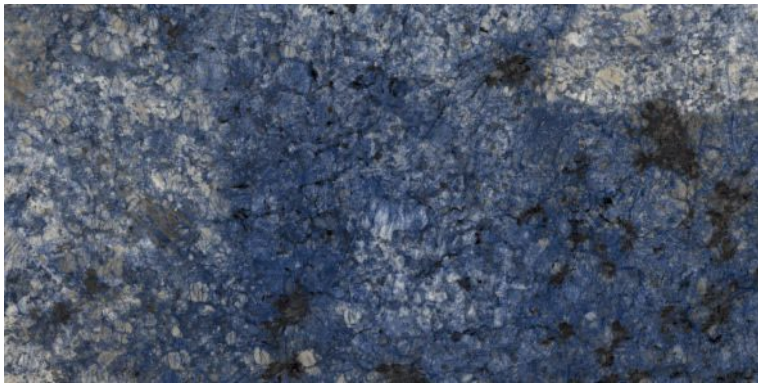

**EMPERADOR ROYAL**

600x1200mm  
Thickness: 9mm

**FLORID**

Polished Glazed  
Vitrified Tiles

**ELEGANTE**  
SERIES

**FLORID**

600x1200mm  
Thickness: 9mm

**FROZEN AZZURE**