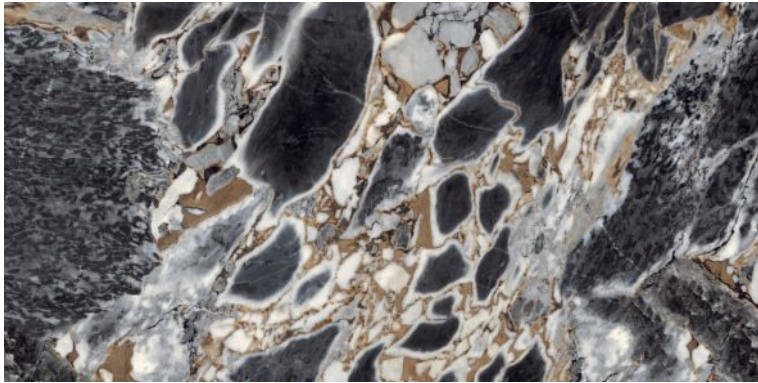

600x1200mm
Thickness: 9mm