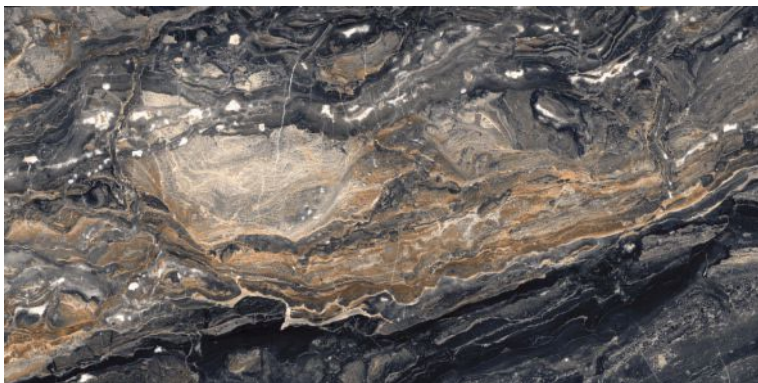

Polished Glazed  
Vitrified Tiles

**ELEGANTE**  
SERIES

600x1200mm  
Thickness: 9mm

**RIVIERA ROYAL**

Polished Glazed  
Vitrified Tiles

**ELEGANTE**  
SERIES

**RIVIERA ROYAL**

RANDOM DESIGN