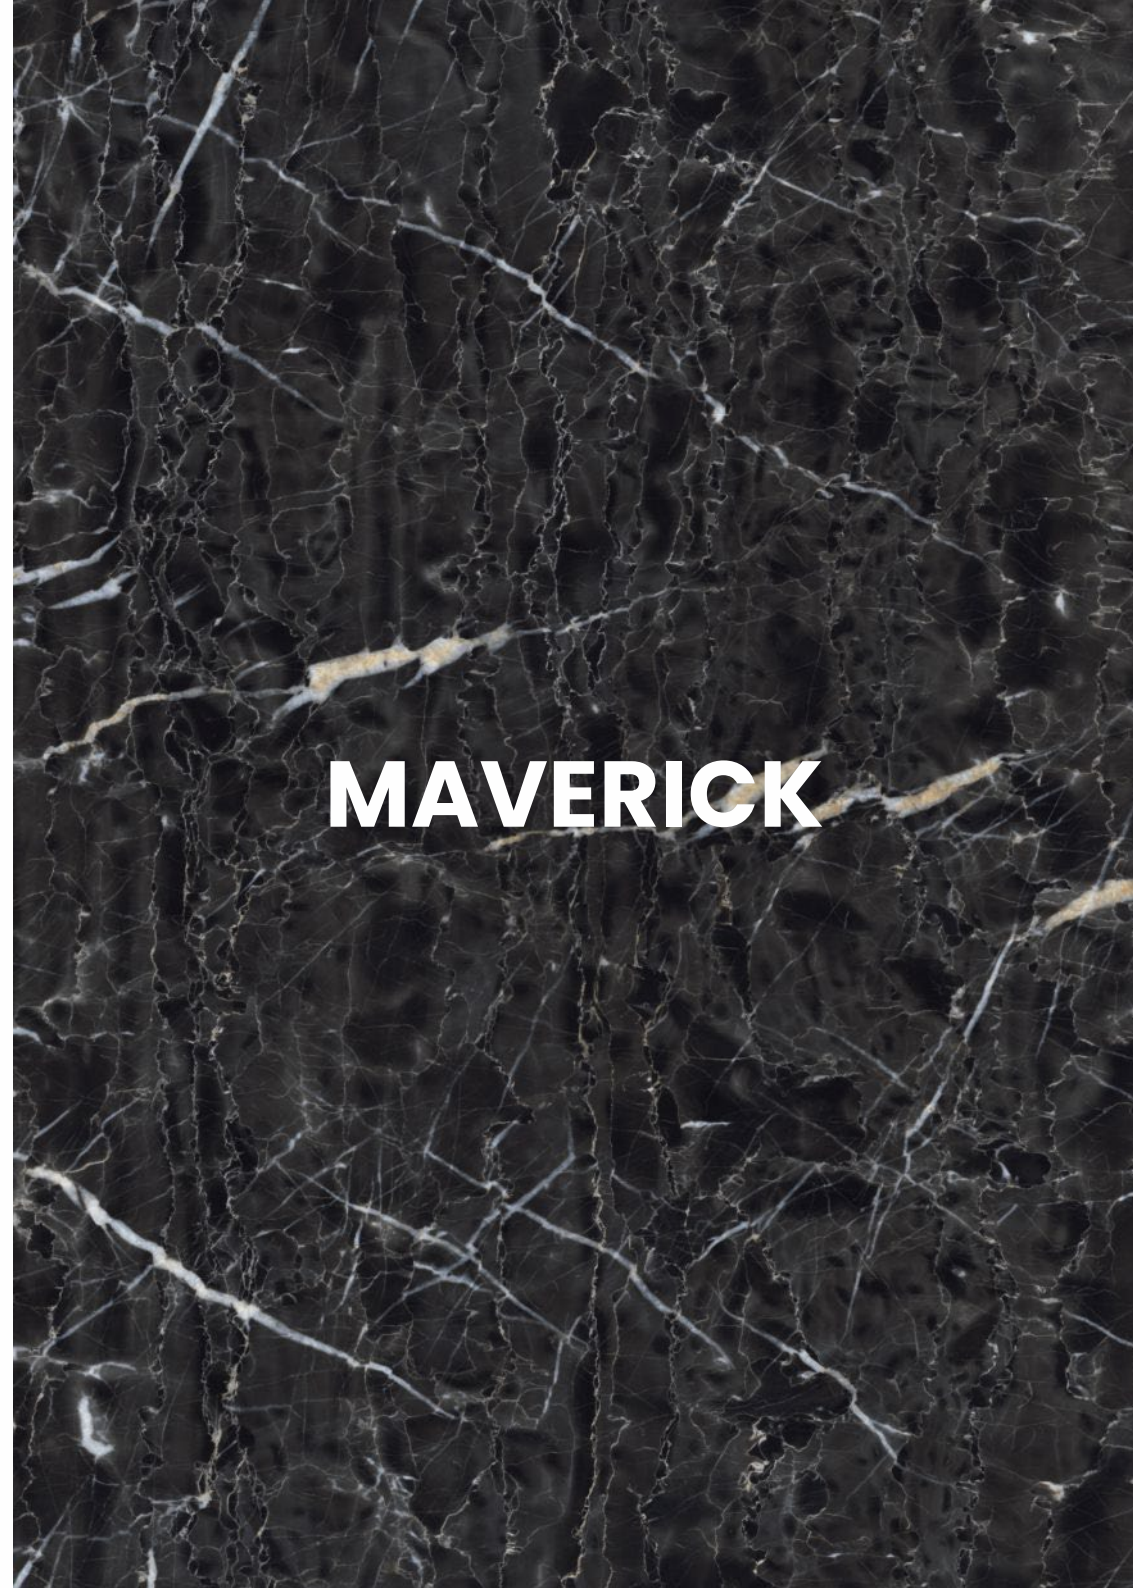

ECO FRIENDLY

HIGH STRENGTH

LOW MAINTENANCE

600x1200mm  
Thickness: 9mm

**MAVERICK**

Polished Glazed  
Vitrified Tiles

**ELEGANTE**  
SERIES

**MAVERICK**