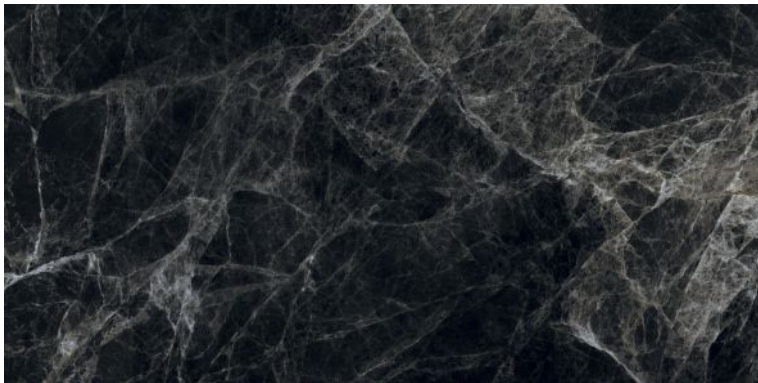

600x1200mm
Thickness: 9mm

REGAL NIGHT

Polished Glazed
Vitrified Tiles

ELEGANTE
SERIES

RADIAL NIGHT