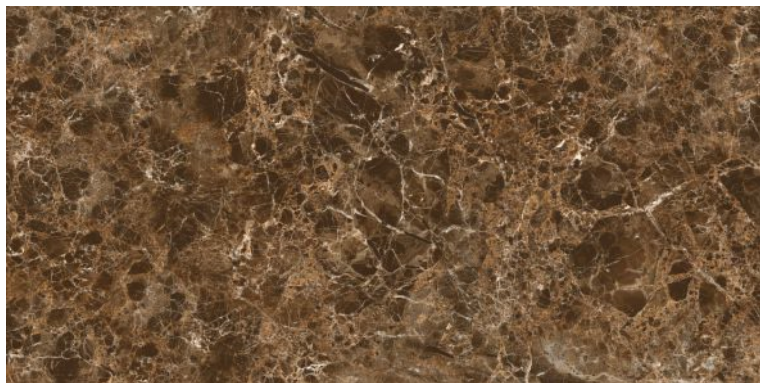

RANDOM DESIGN

ECO FRIENDLY

HIGH STRENGTH

LOW MAINTENANCE

600x1200mm  
Thickness: 9mm

**EMPERADOR ROYAL**

Polished Glazed  
Vitrified Tiles

**ELEGANTE**  
SERIES