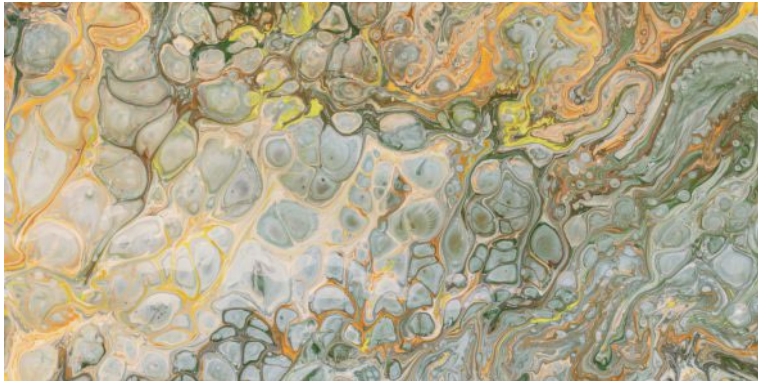

**EMPERADOR ROYAL**

600x1200mm  
Thickness: 9mm

**FLORID**

Polished Glazed  
Vitrified Tiles

**ELEGANTE**  
SERIES

**FLORID**

600x1200mm  
Thickness: 9mm

**FROZEN AZZURE**