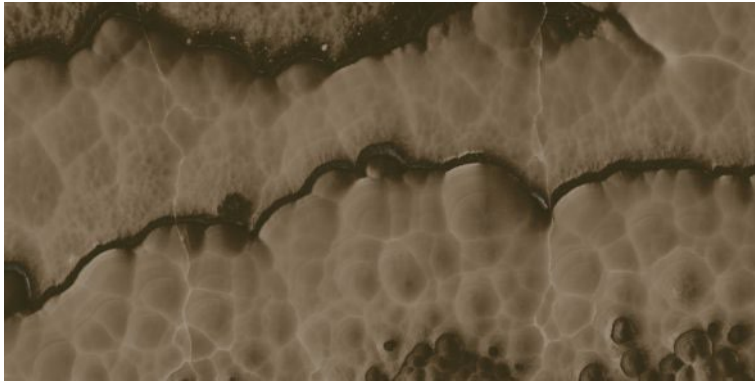

**BRINE GREEN**

600x1200mm  
Thickness: 9mm

**BUBBLE AQUA**

Polished Glazed  
Vitrified Tiles

**ELEGANTE**  
SERIES

**BUBBLE AQUA**

600x1200mm  
Thickness: 9mm

**BUBBLE BROWNIE**