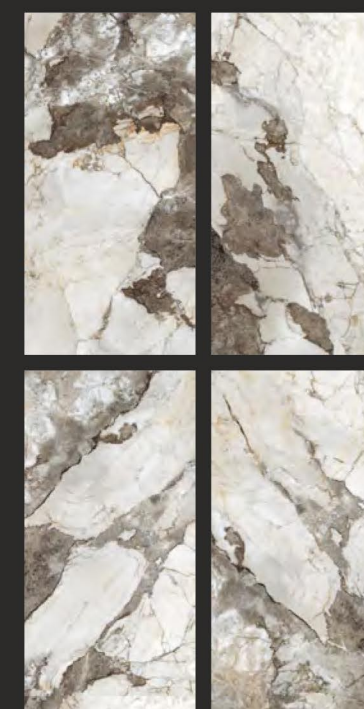

PATAGONIA GOLD

FINISH : GLOSSY
THICKNESS : 9MM
RANDOM : 4