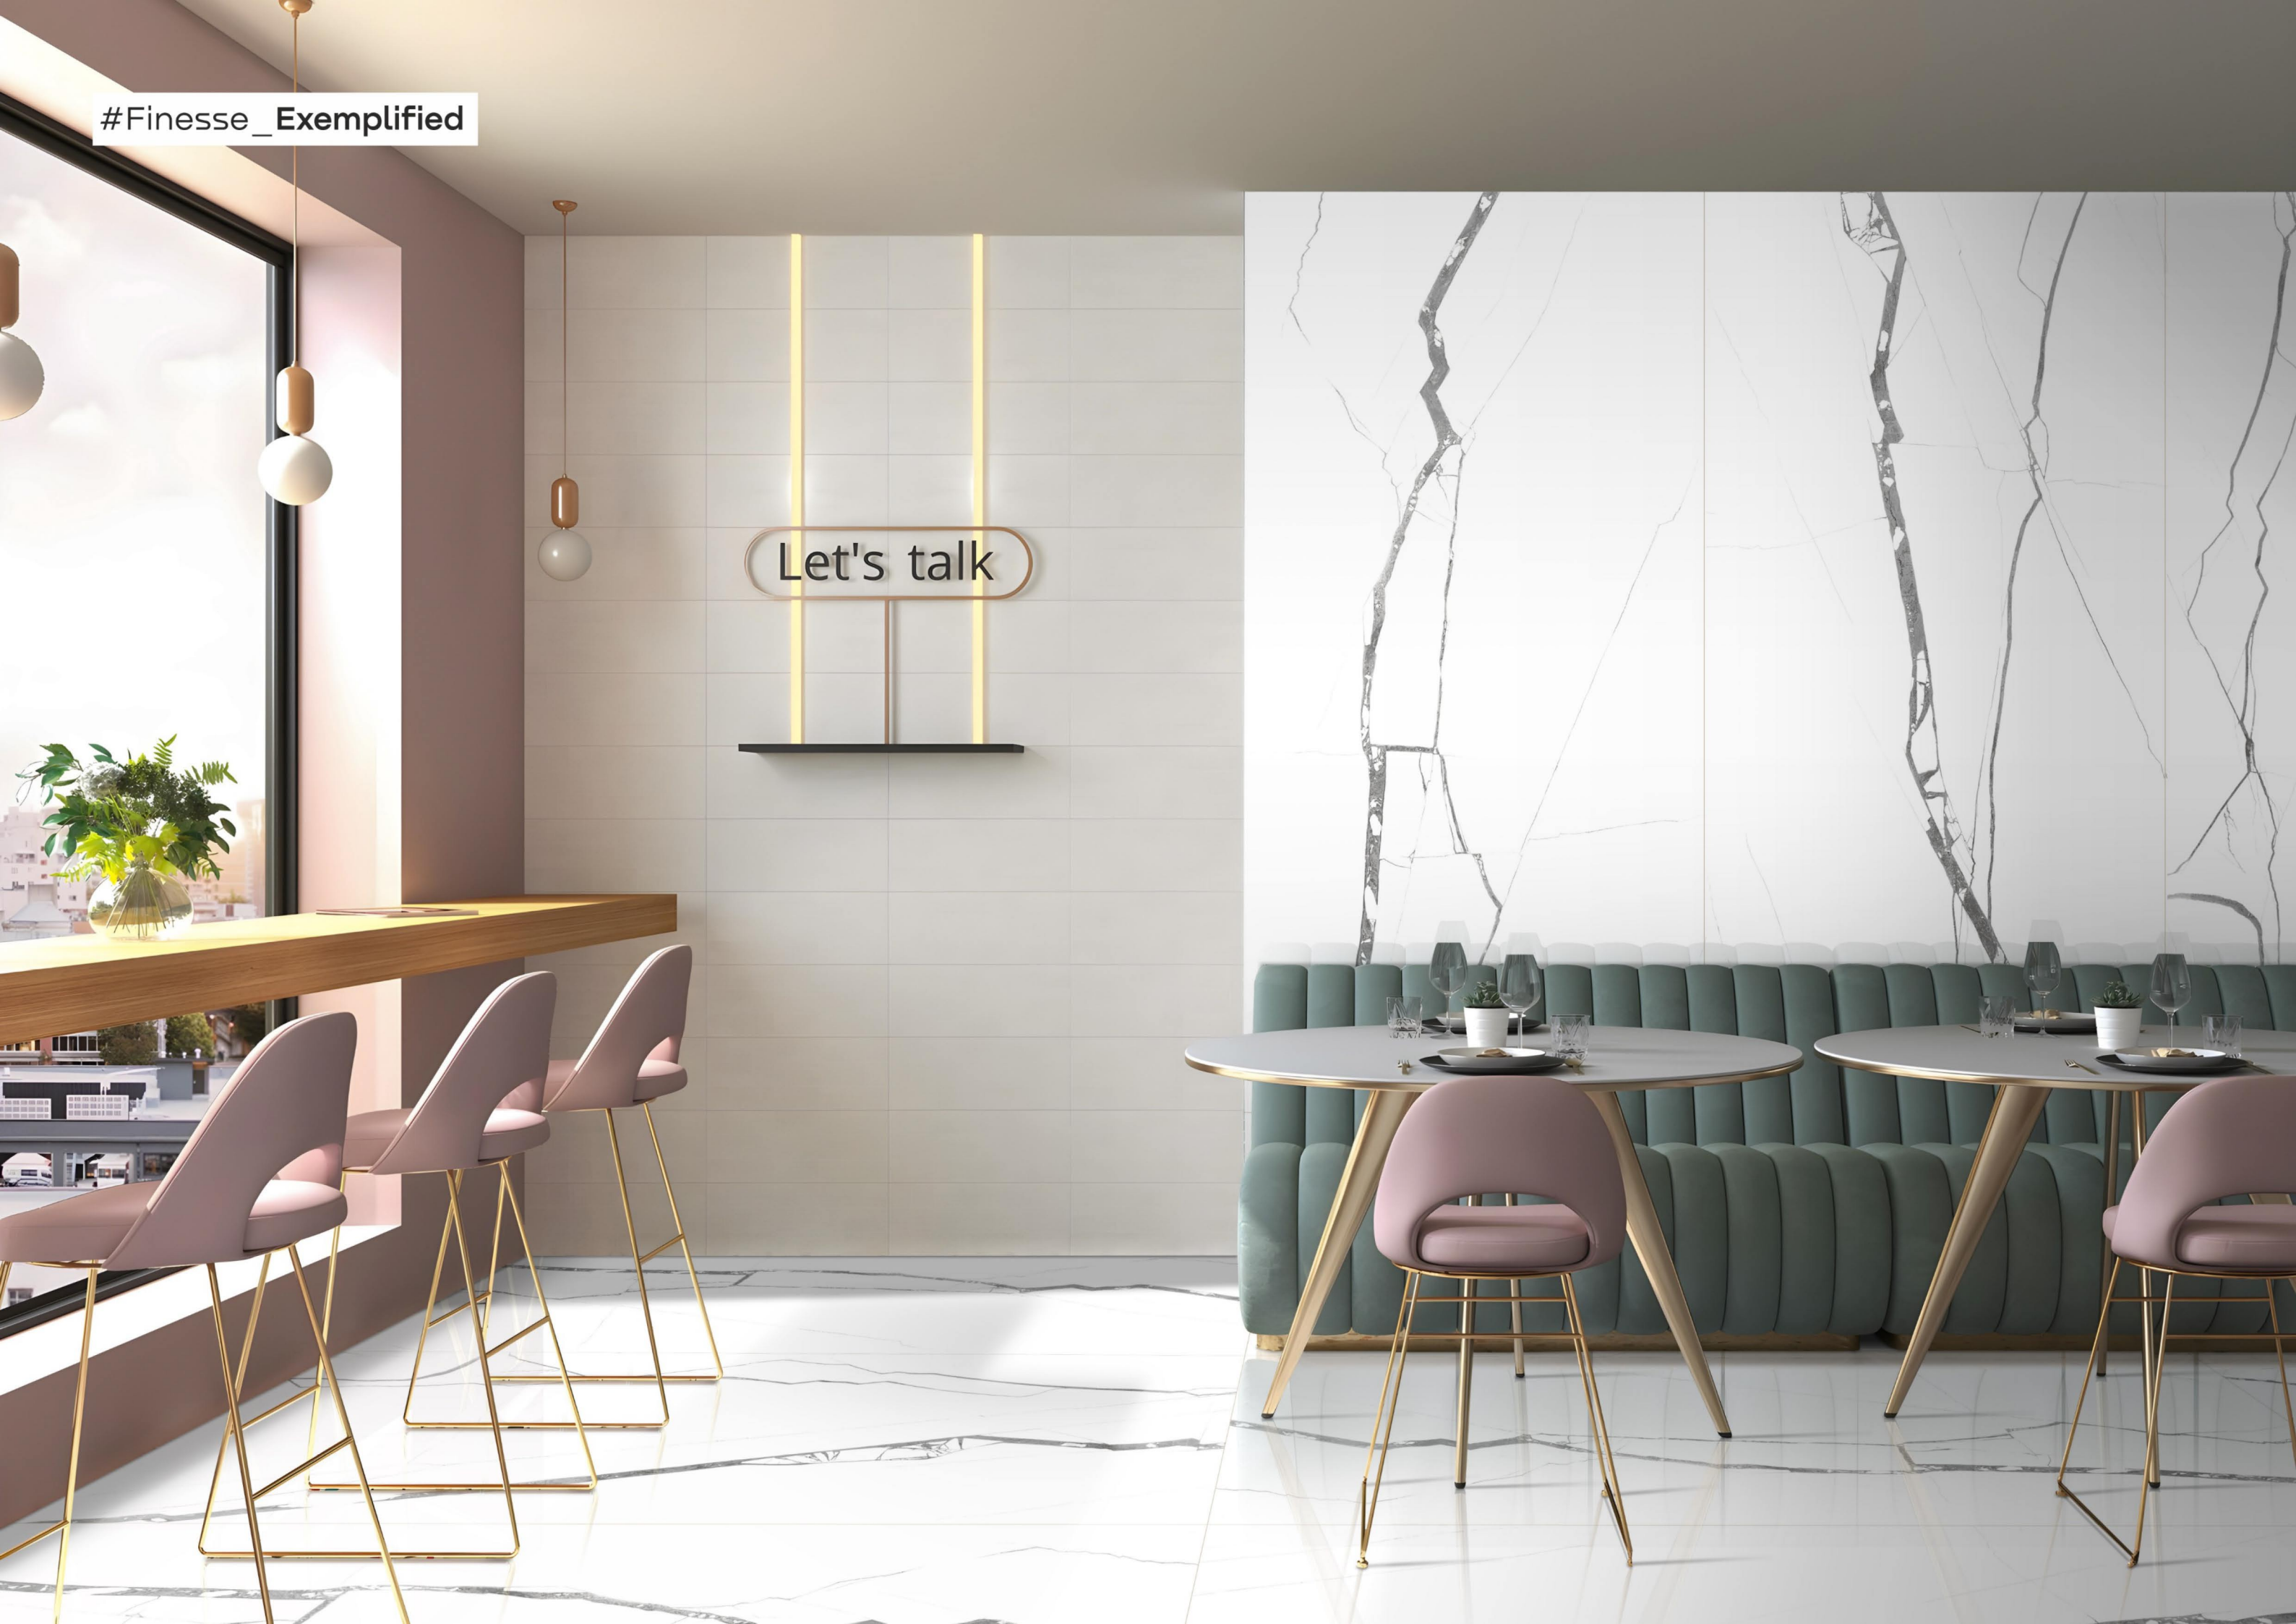

#Finesse\_ Exemplified

Let's talk

Luxe  
COLLECTION

ZEBRA  
WHITE

FINISH : GLOSSY  
THICKNESS : 9MM  
RANDOM : 3

AVAILABLE SIZES :  
800x1600 | 800x1200 | 600x1200 | 800x800 | 600x600

#Grand\_Surfaces