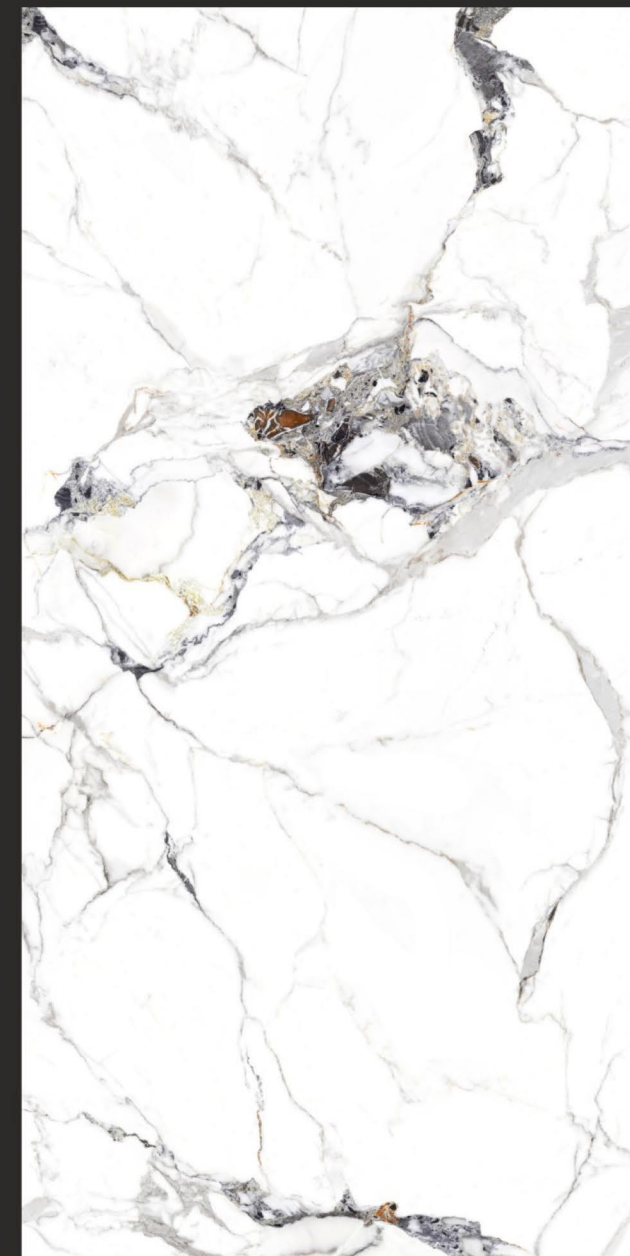

#Finesse\_ Exemplified

Let's talk

Luxe  
COLLECTION

ZEBRA  
WHITE

FINISH : GLOSSY  
THICKNESS : 9MM  
RANDOM : 3

AVAILABLE SIZES :  
800x1600 | 800x1200 | 600x1200 | 800x800 | 600x600

#Grand\_Surfaces