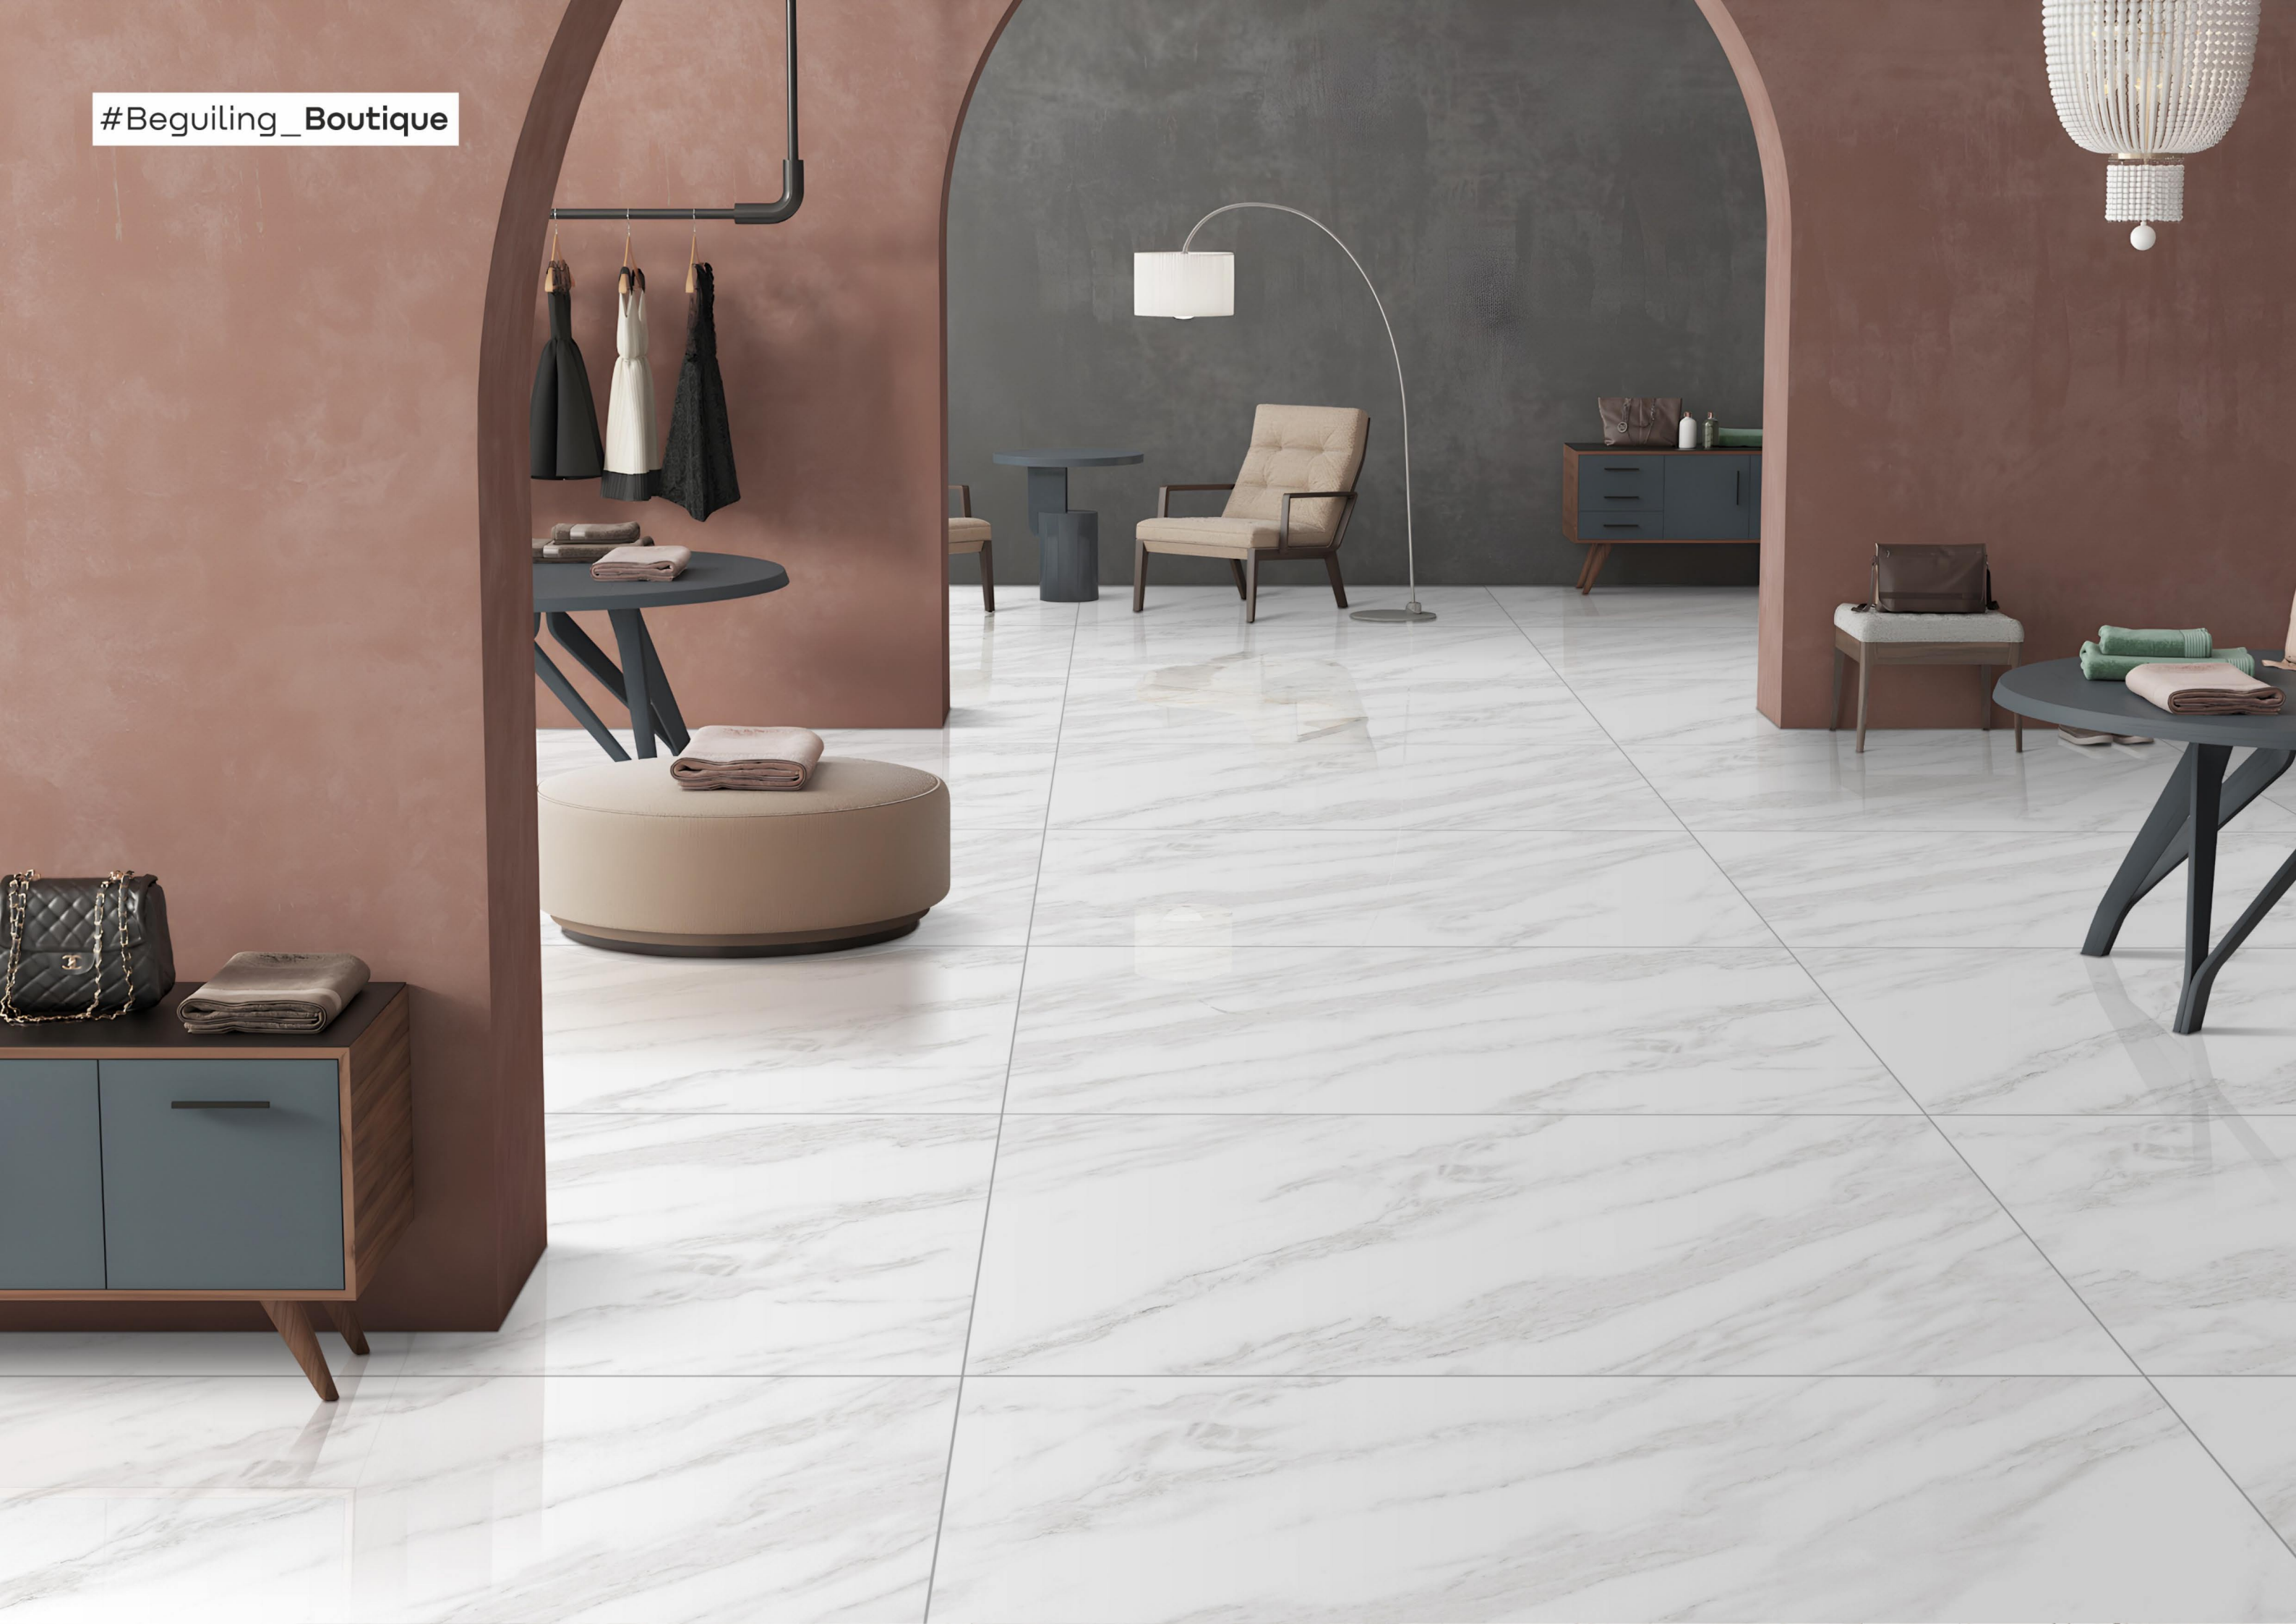

## CARRARA VIGO

FINISH : GLOSSY  
THICKNESS : 9MM  
RANDOM : 3

AVAILABLE SIZES :  
800x1600 | 800x1200 | 600x1200 | 800x800 | 600x600

#Beguiling\_Boutique

Luxe  
COLLECTION