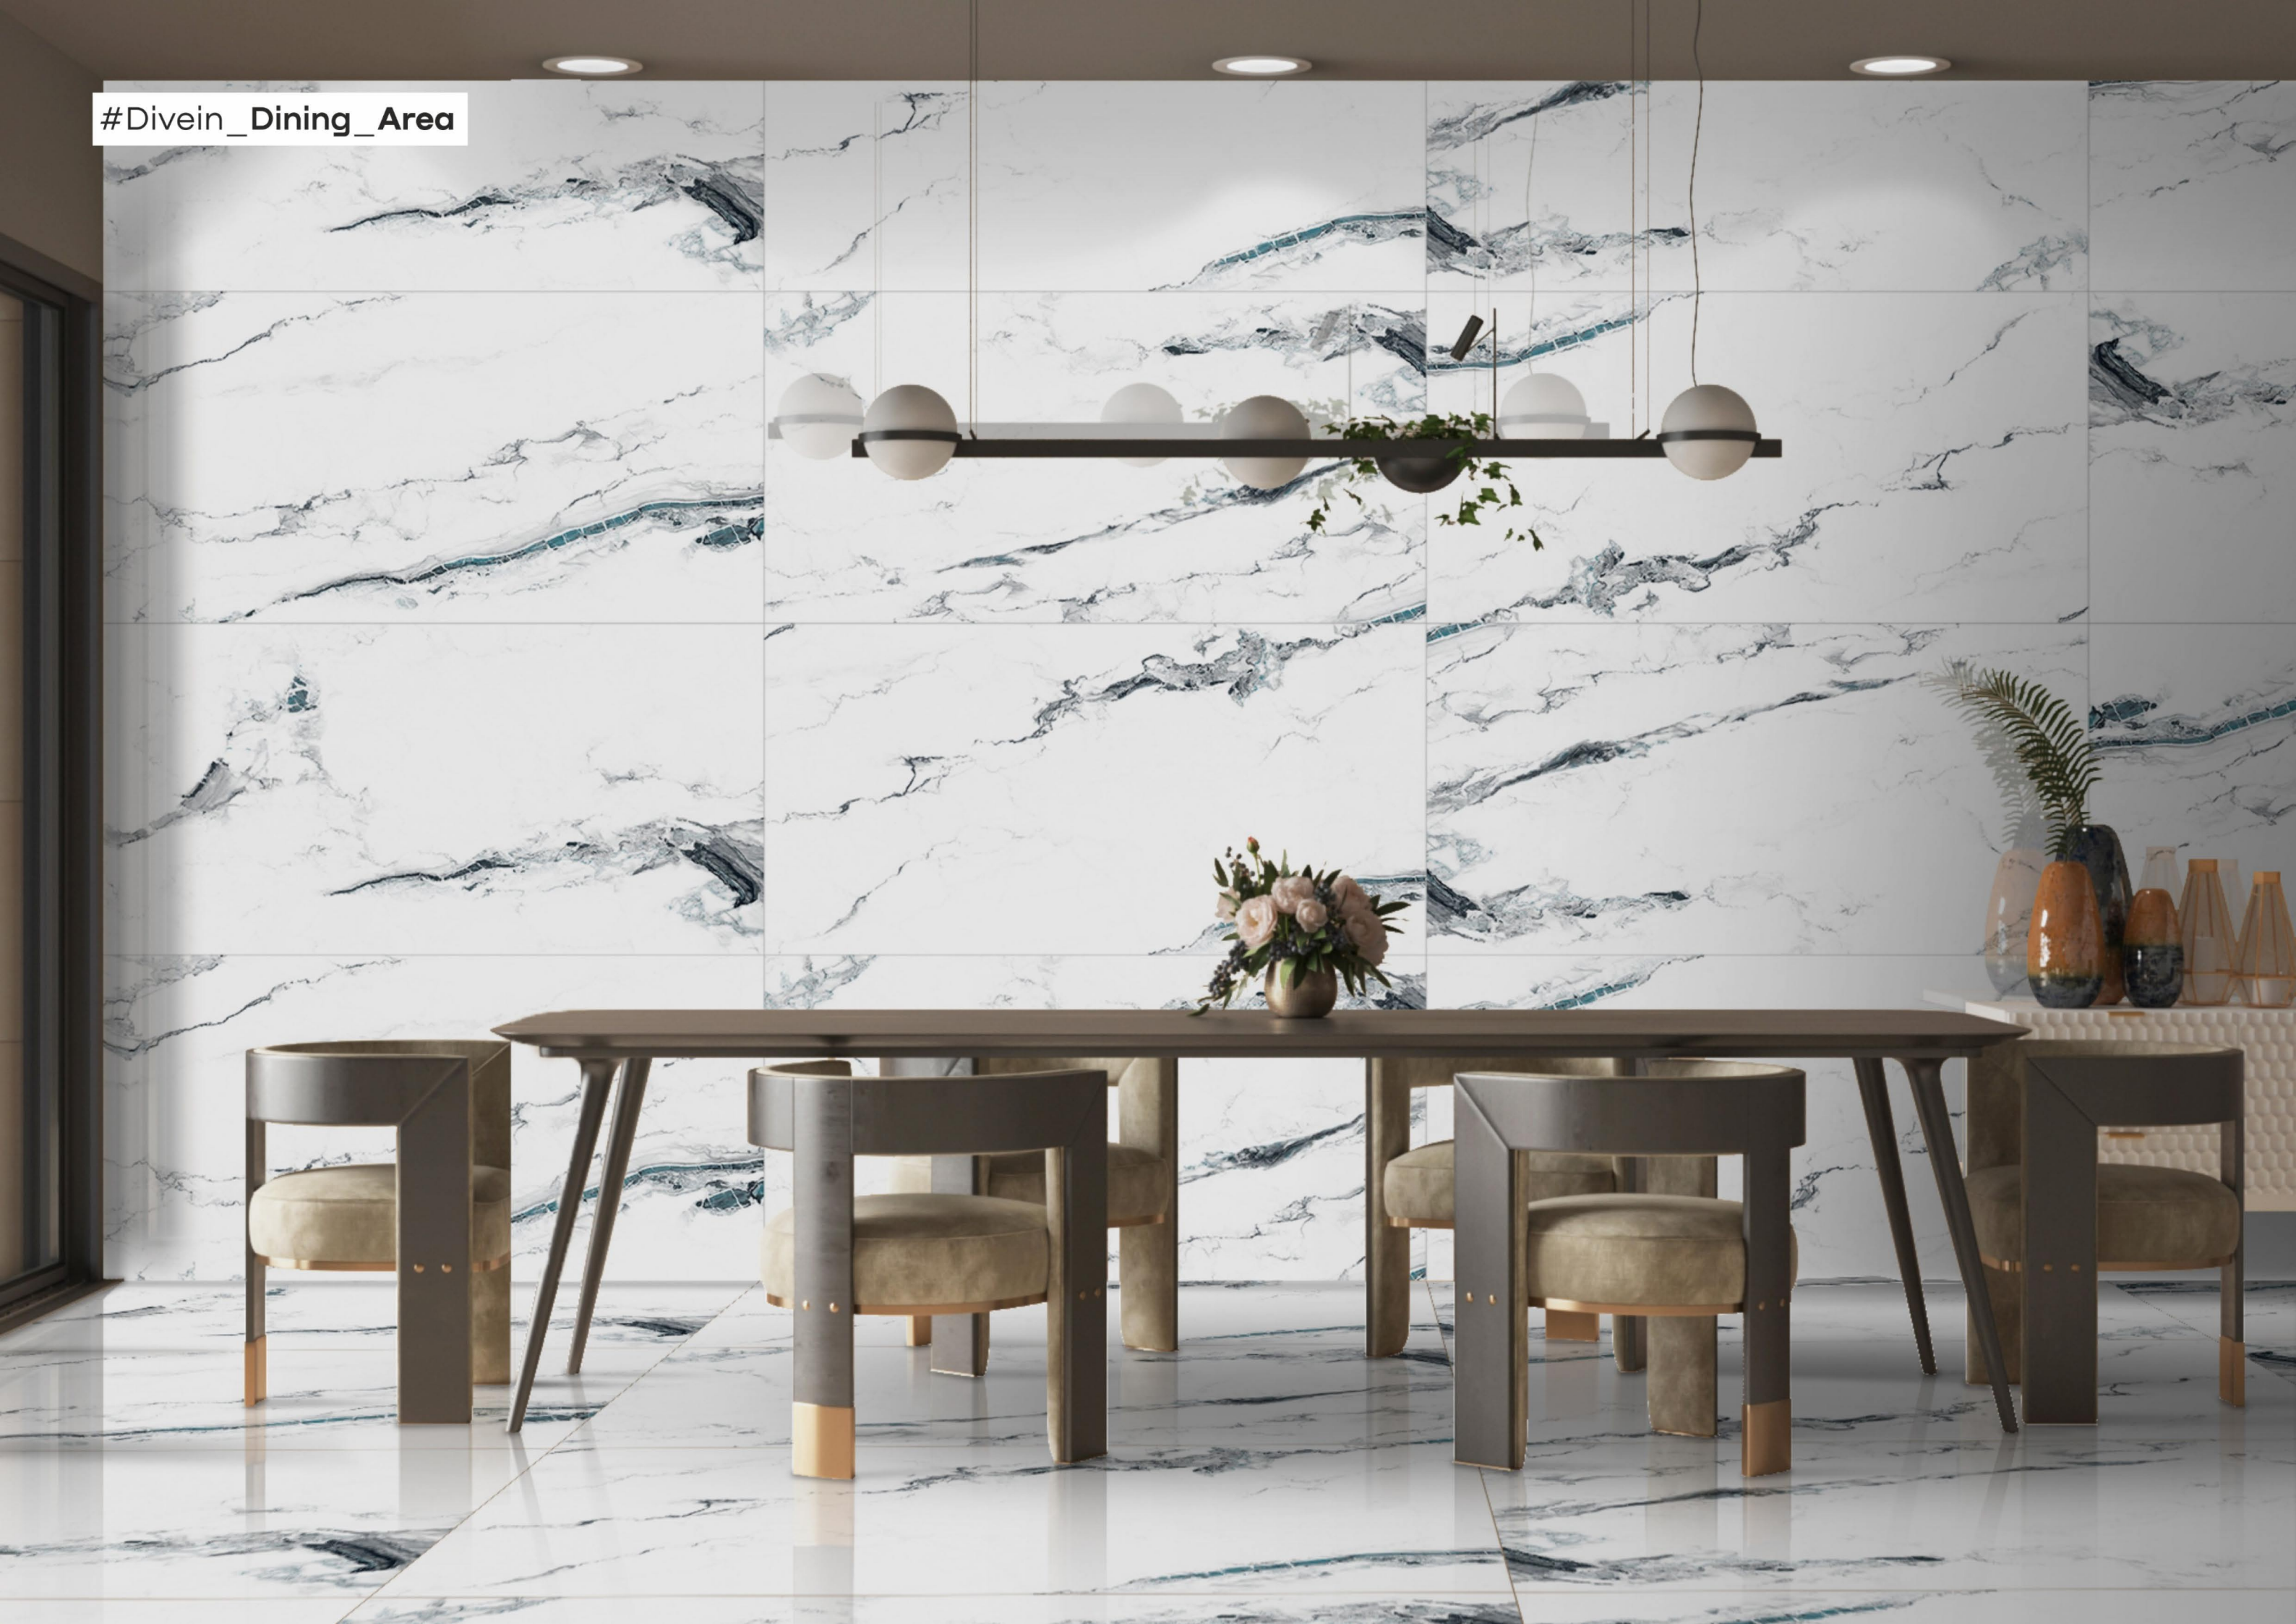

#Divein_Dining_Area