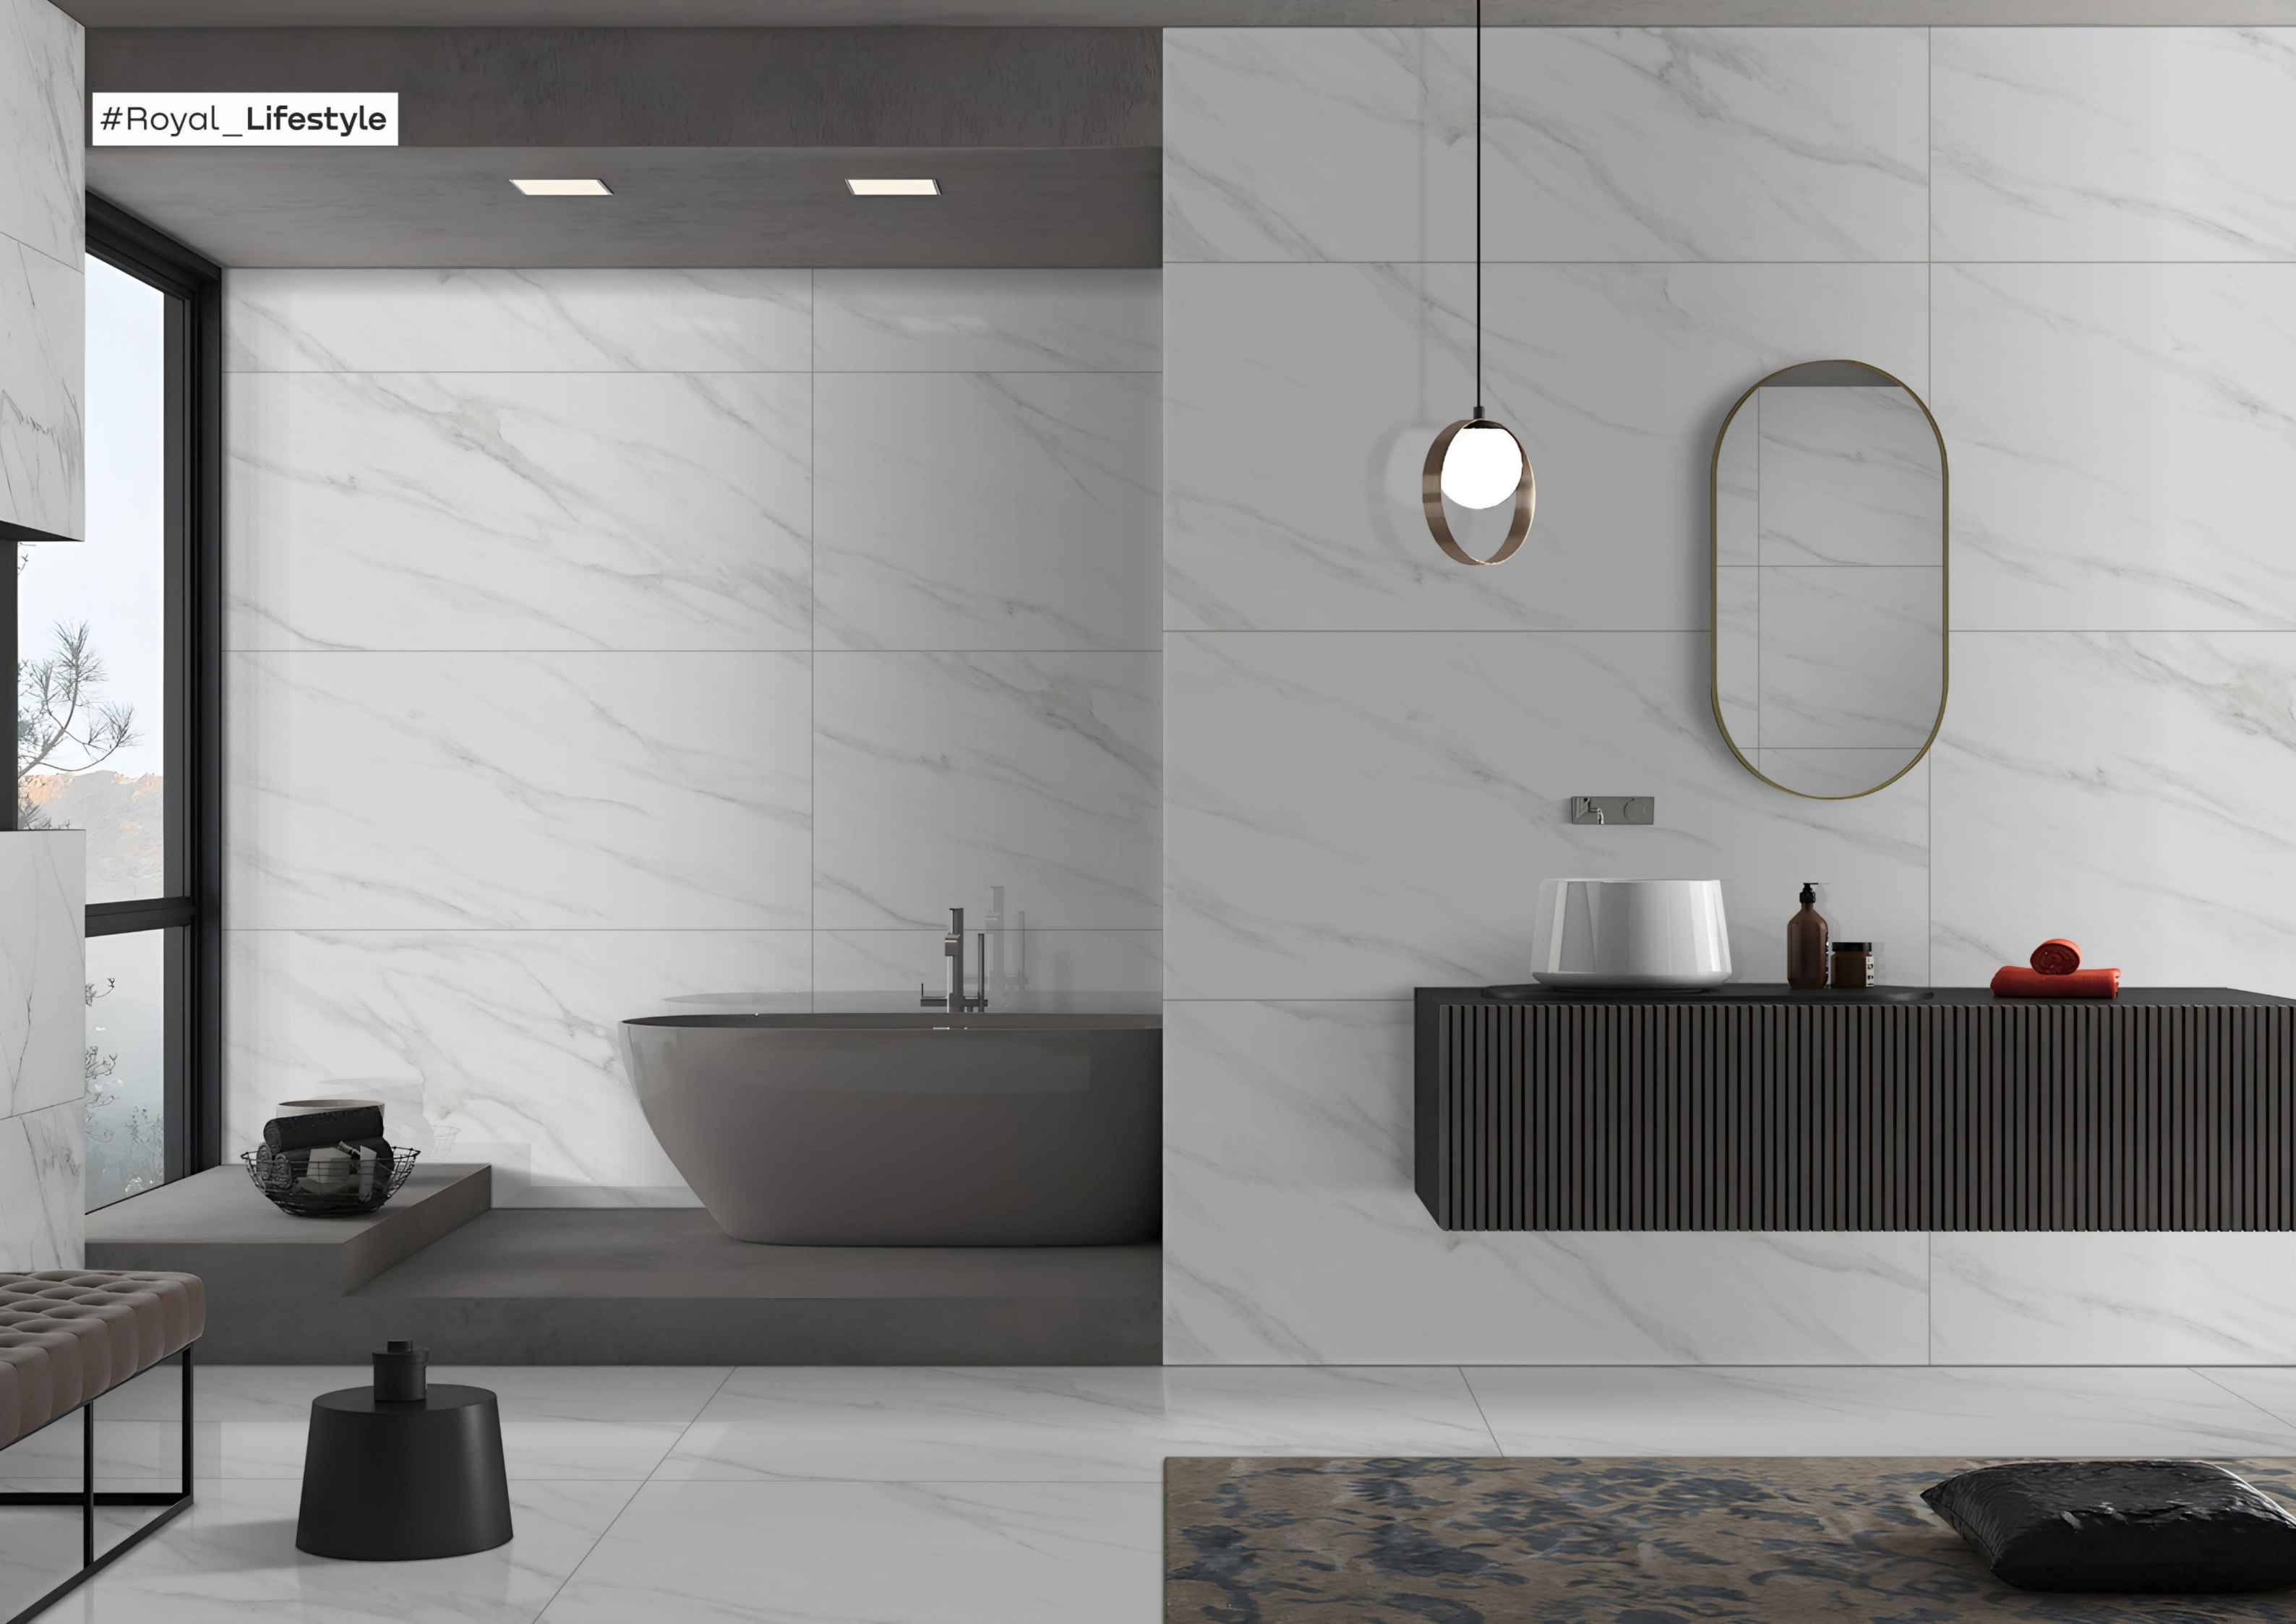

AVAILABLE SIZES :  
800x1600 | 800x1200 | 600x1200 | 800x800 | 600x600

#Regal\_Charm

STATURIO  
NICE

FINISH : GLOSSY  
THICKNESS : 9MM  
RANDOM : 4

AVAILABLE SIZES :  
800x1600 | 800x1200 | 600x1200 | 800x800 | 600x600

#Royal\_Lifestyle

Luxe  
COLLECTION

STATURIO  
PALERMO

FINISH : GLOSSY  
THICKNESS : 9MM  
RANDOM : 4

AVAILABLE SIZES :  
800x1600 | 800x1200 | 600x1200 | 800x800 | 600x600

Luxe  
COLLECTION

STATURIO  
PARADISE