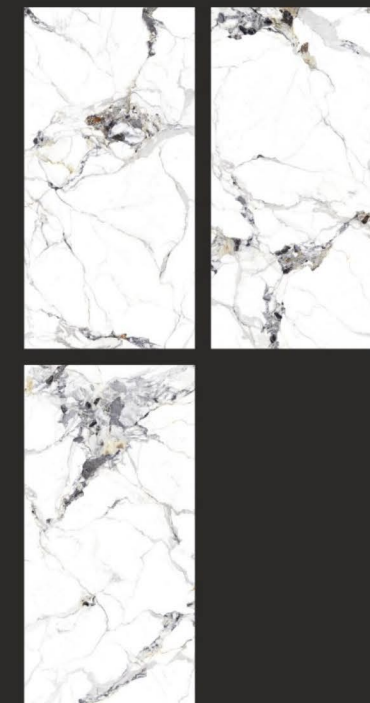

Luxe
COLLECTION

ZEBRA
WHITE

FINISH : GLOSSY
THICKNESS : 9MM
RANDOM : 3