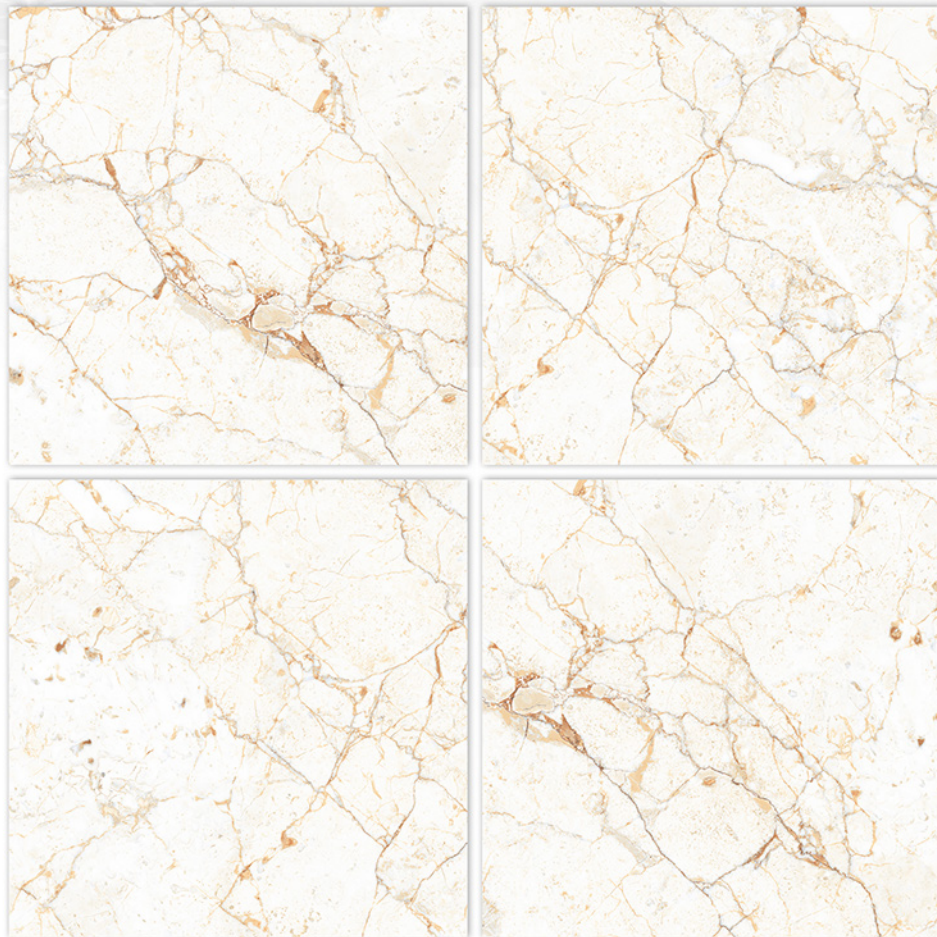

SIZE
600X
600MM

FINISH
GLOSSY

RANDOM
04

GVT	PIECES/BOX	AREA/BOX
600X600	4 PCS	1.44. sq.mtr

ROSSO BIANCO